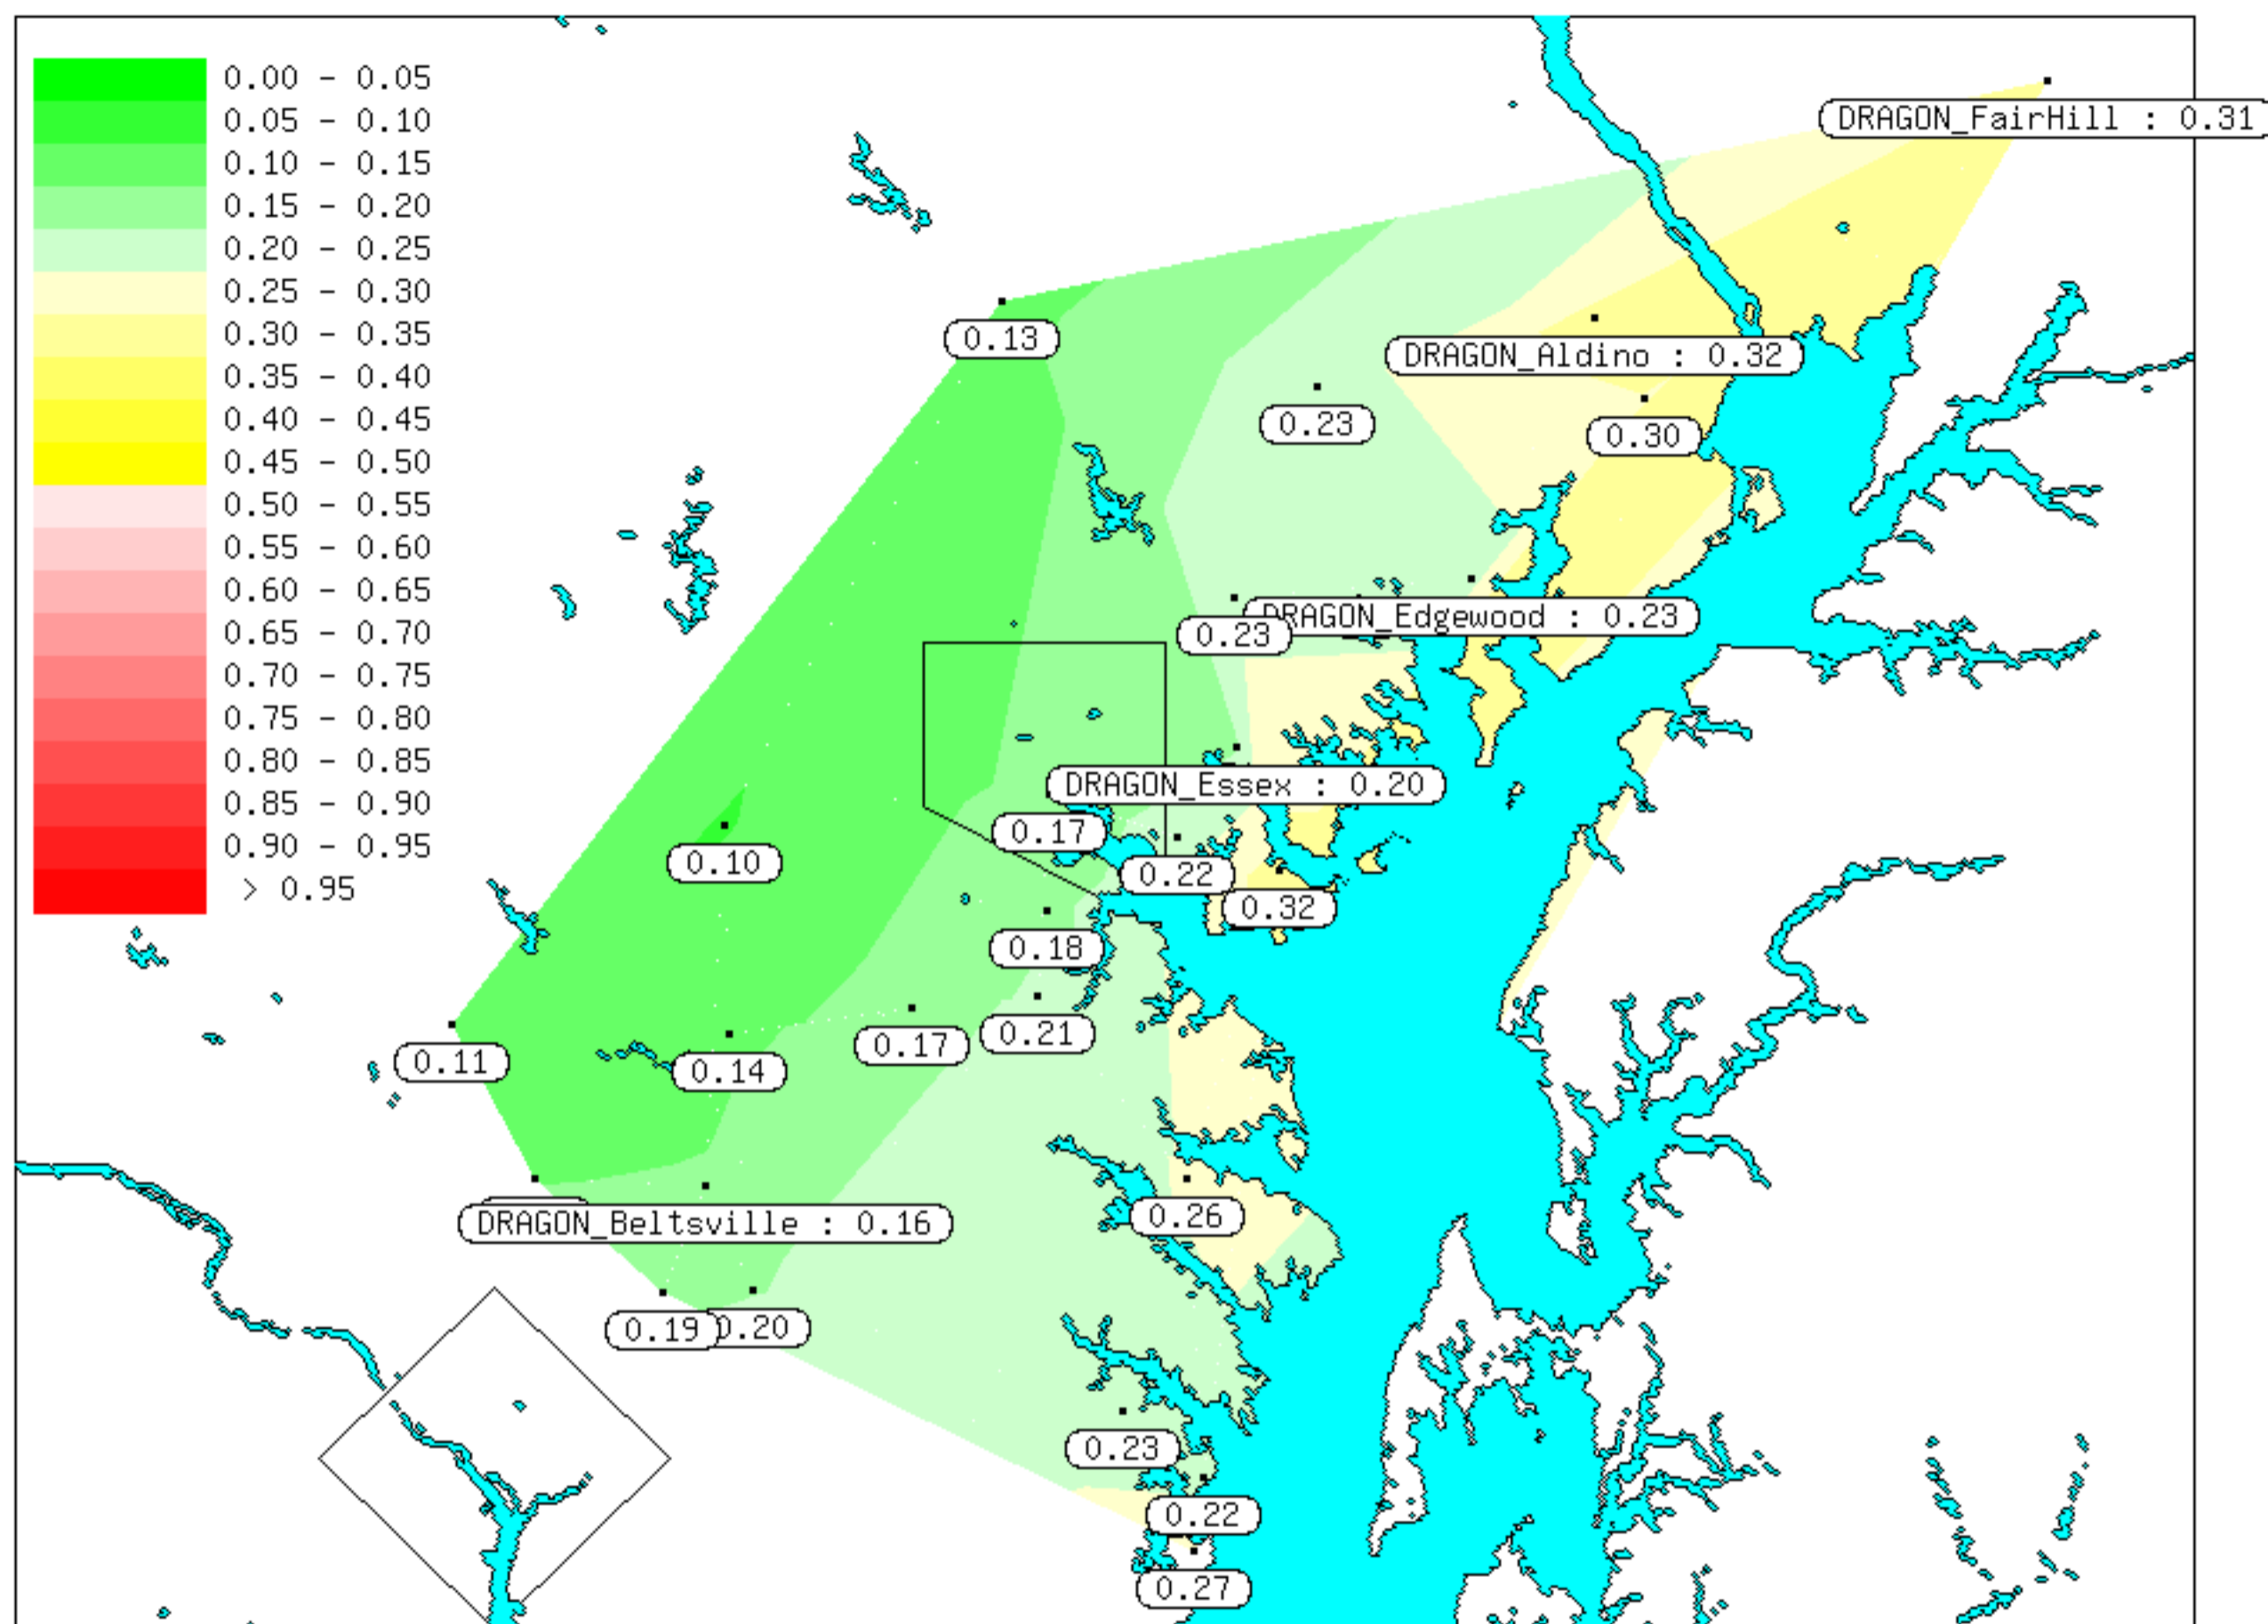

( N 39.7400, W 77.4000 )

( N 39.7400, W 75.7500 )

( N 38.7950, W 77.4000 )

( N 38.7950, W 75.7500 )

Profile Sites:

Site	Aot(500)	SDA(fine)	Angstrom	SSA(440)	Reff
DRAGON_FairHill	0.31	0.25	1.40	0.995	0.171
DRAGON_Aldino	0.32	0.21	1.16	N/A	N/A
DRAGON_Edgewood	0.23	0.13	1.08	N/A	0.202
DRAGON_Essex	0.20	0.12	1.05	N/A	0.187
DRAGON_Beltsville	0.16	0.11	1.26	N/A	0.142