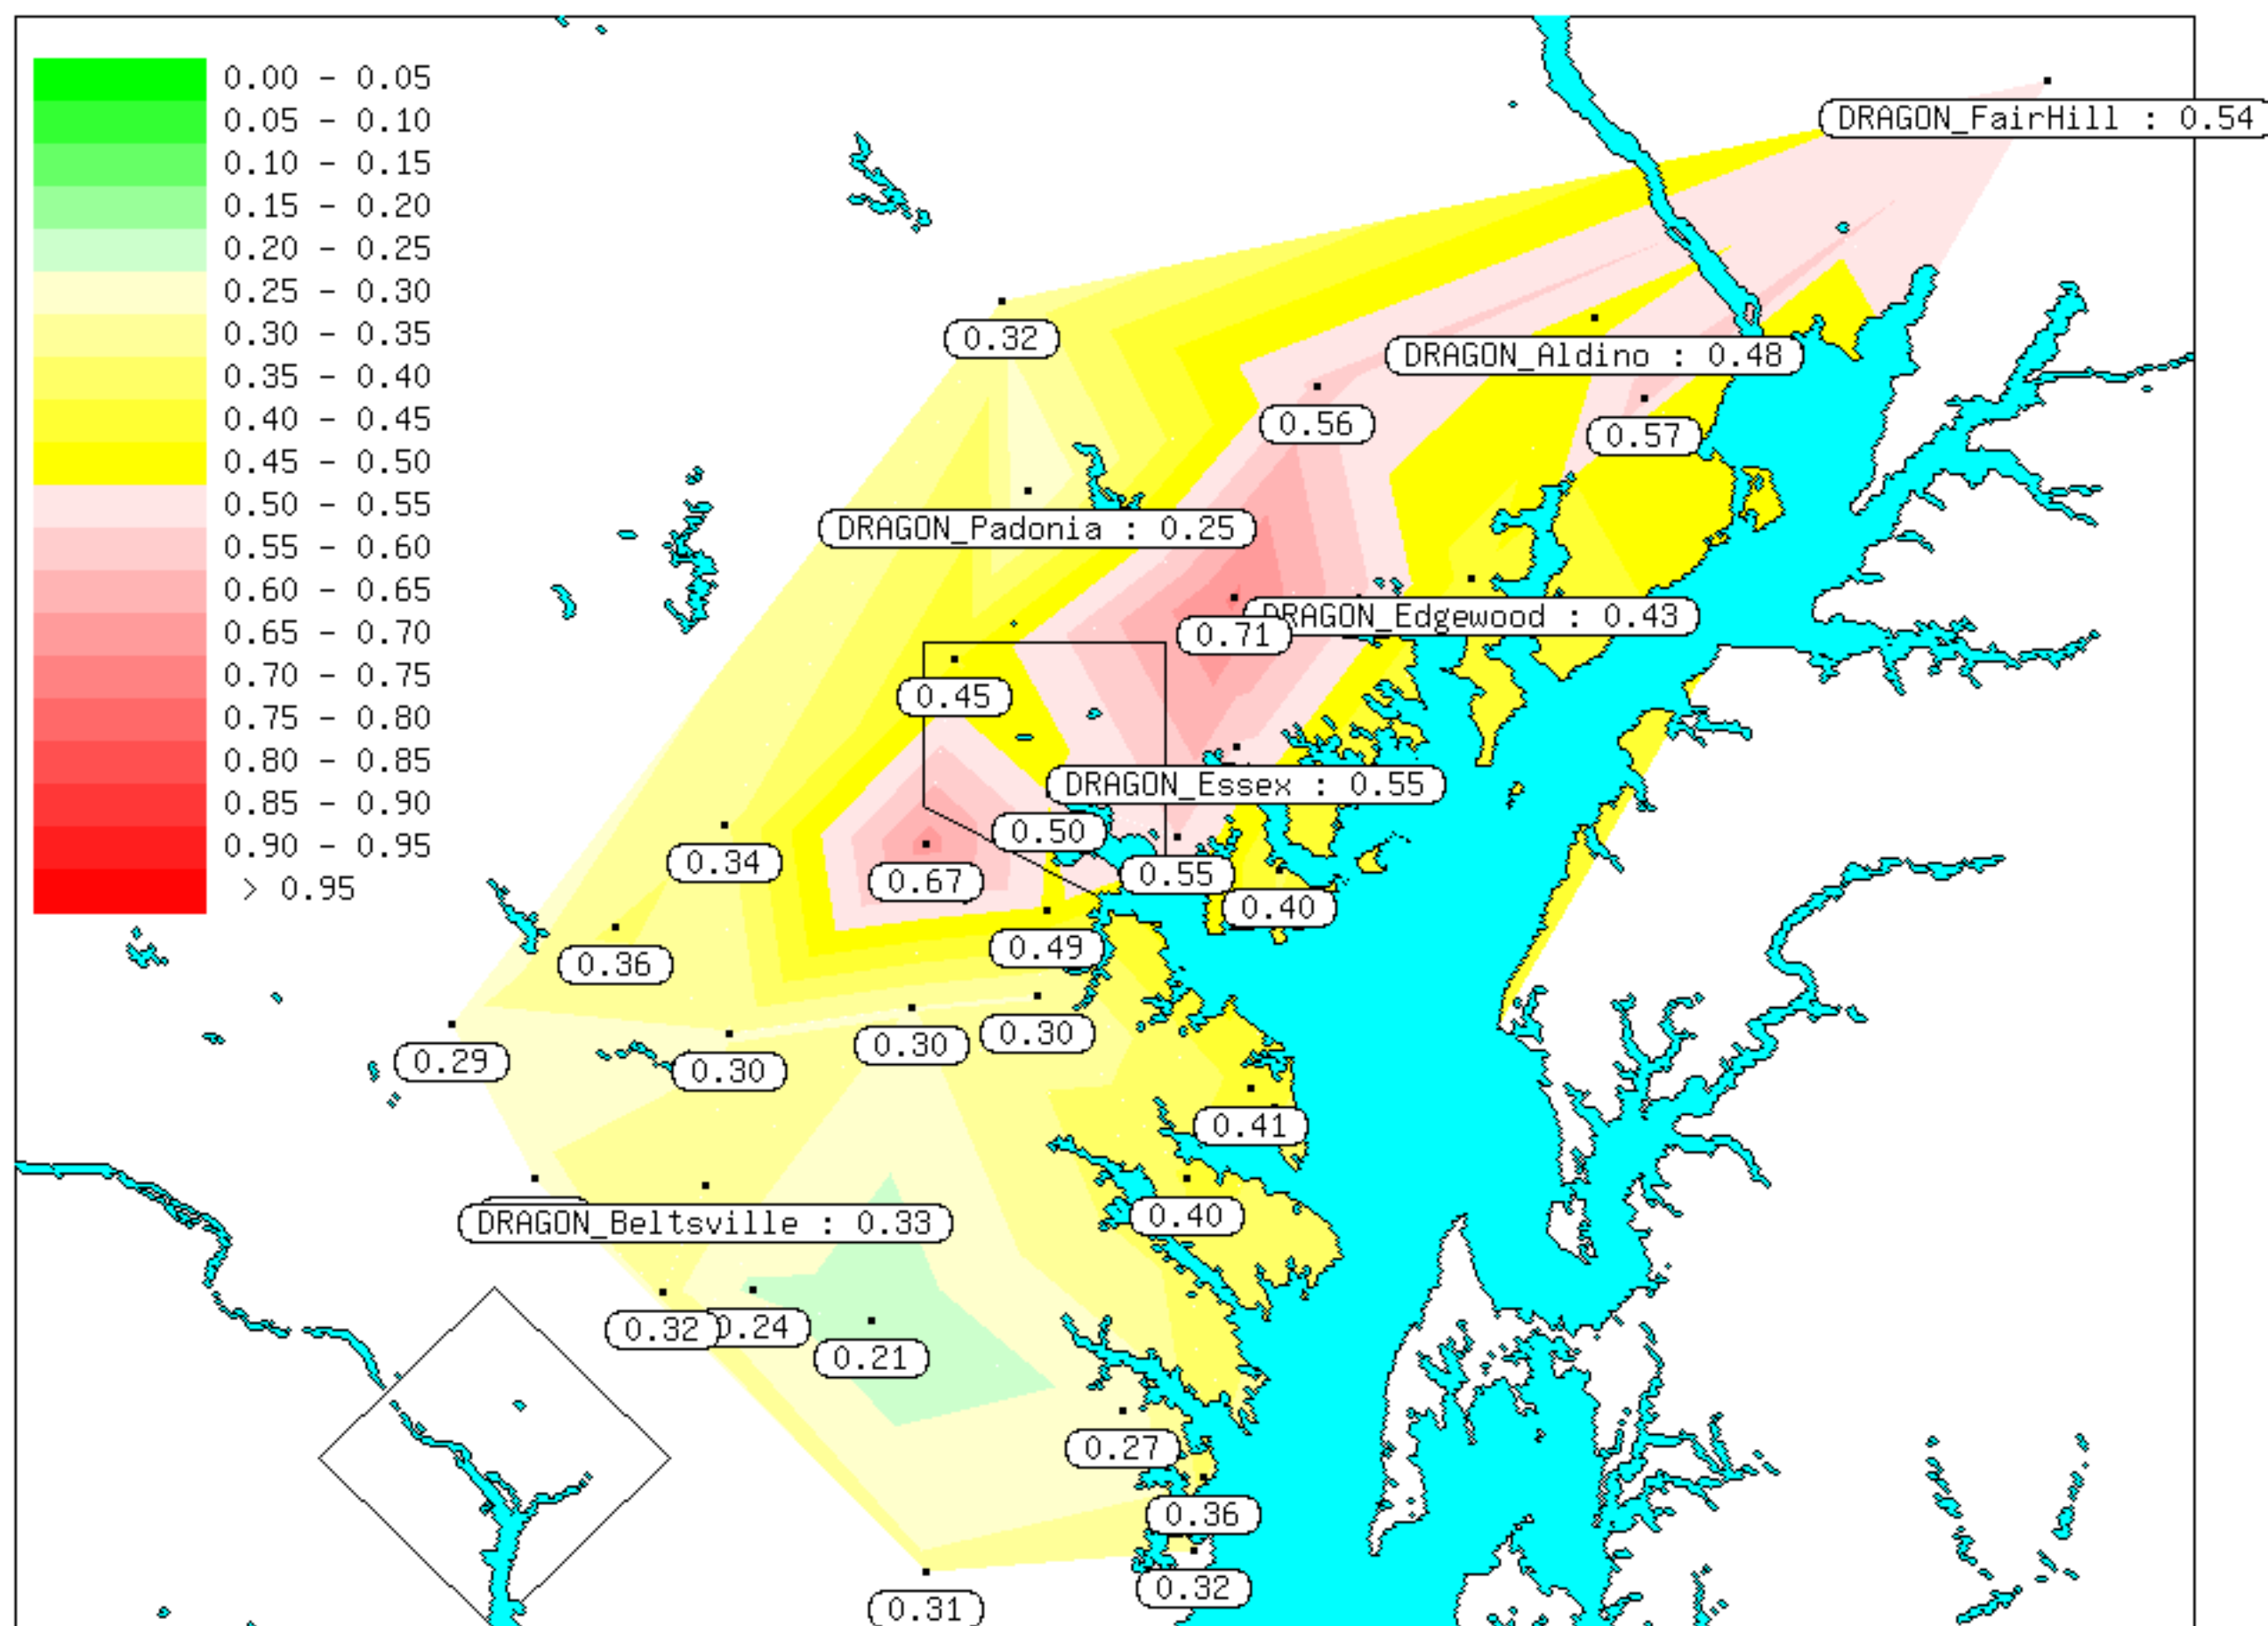

( N 39.7400, W 77.4000 )

( N 39.7400, W 75.7500 )

( N 38.7950, W 77.4000 )

( N 38.7950, W 75.7500 )

Profile Sites:

Site	Aot(500)	SDA(fine)	Angstrom	SSA(440)	Reff
DRAGON_FairHill	0.54	0.52	1.65	0.990	0.194
DRAGON_Aldino	0.48	0.46	1.57	0.994	0.168
DRAGON_Edgewood	0.43	0.39	1.48	N/A	N/A
DRAGON_Padonia	0.25	0.24	1.71	N/A	N/A
DRAGON_Essex	0.55	0.52	1.58	0.961	0.117
DRAGON_Beltsville	0.33	0.32	1.75	0.996	0.185
DRAGON_WileyFord	0.21	0.17	1.72	N/A	N/A