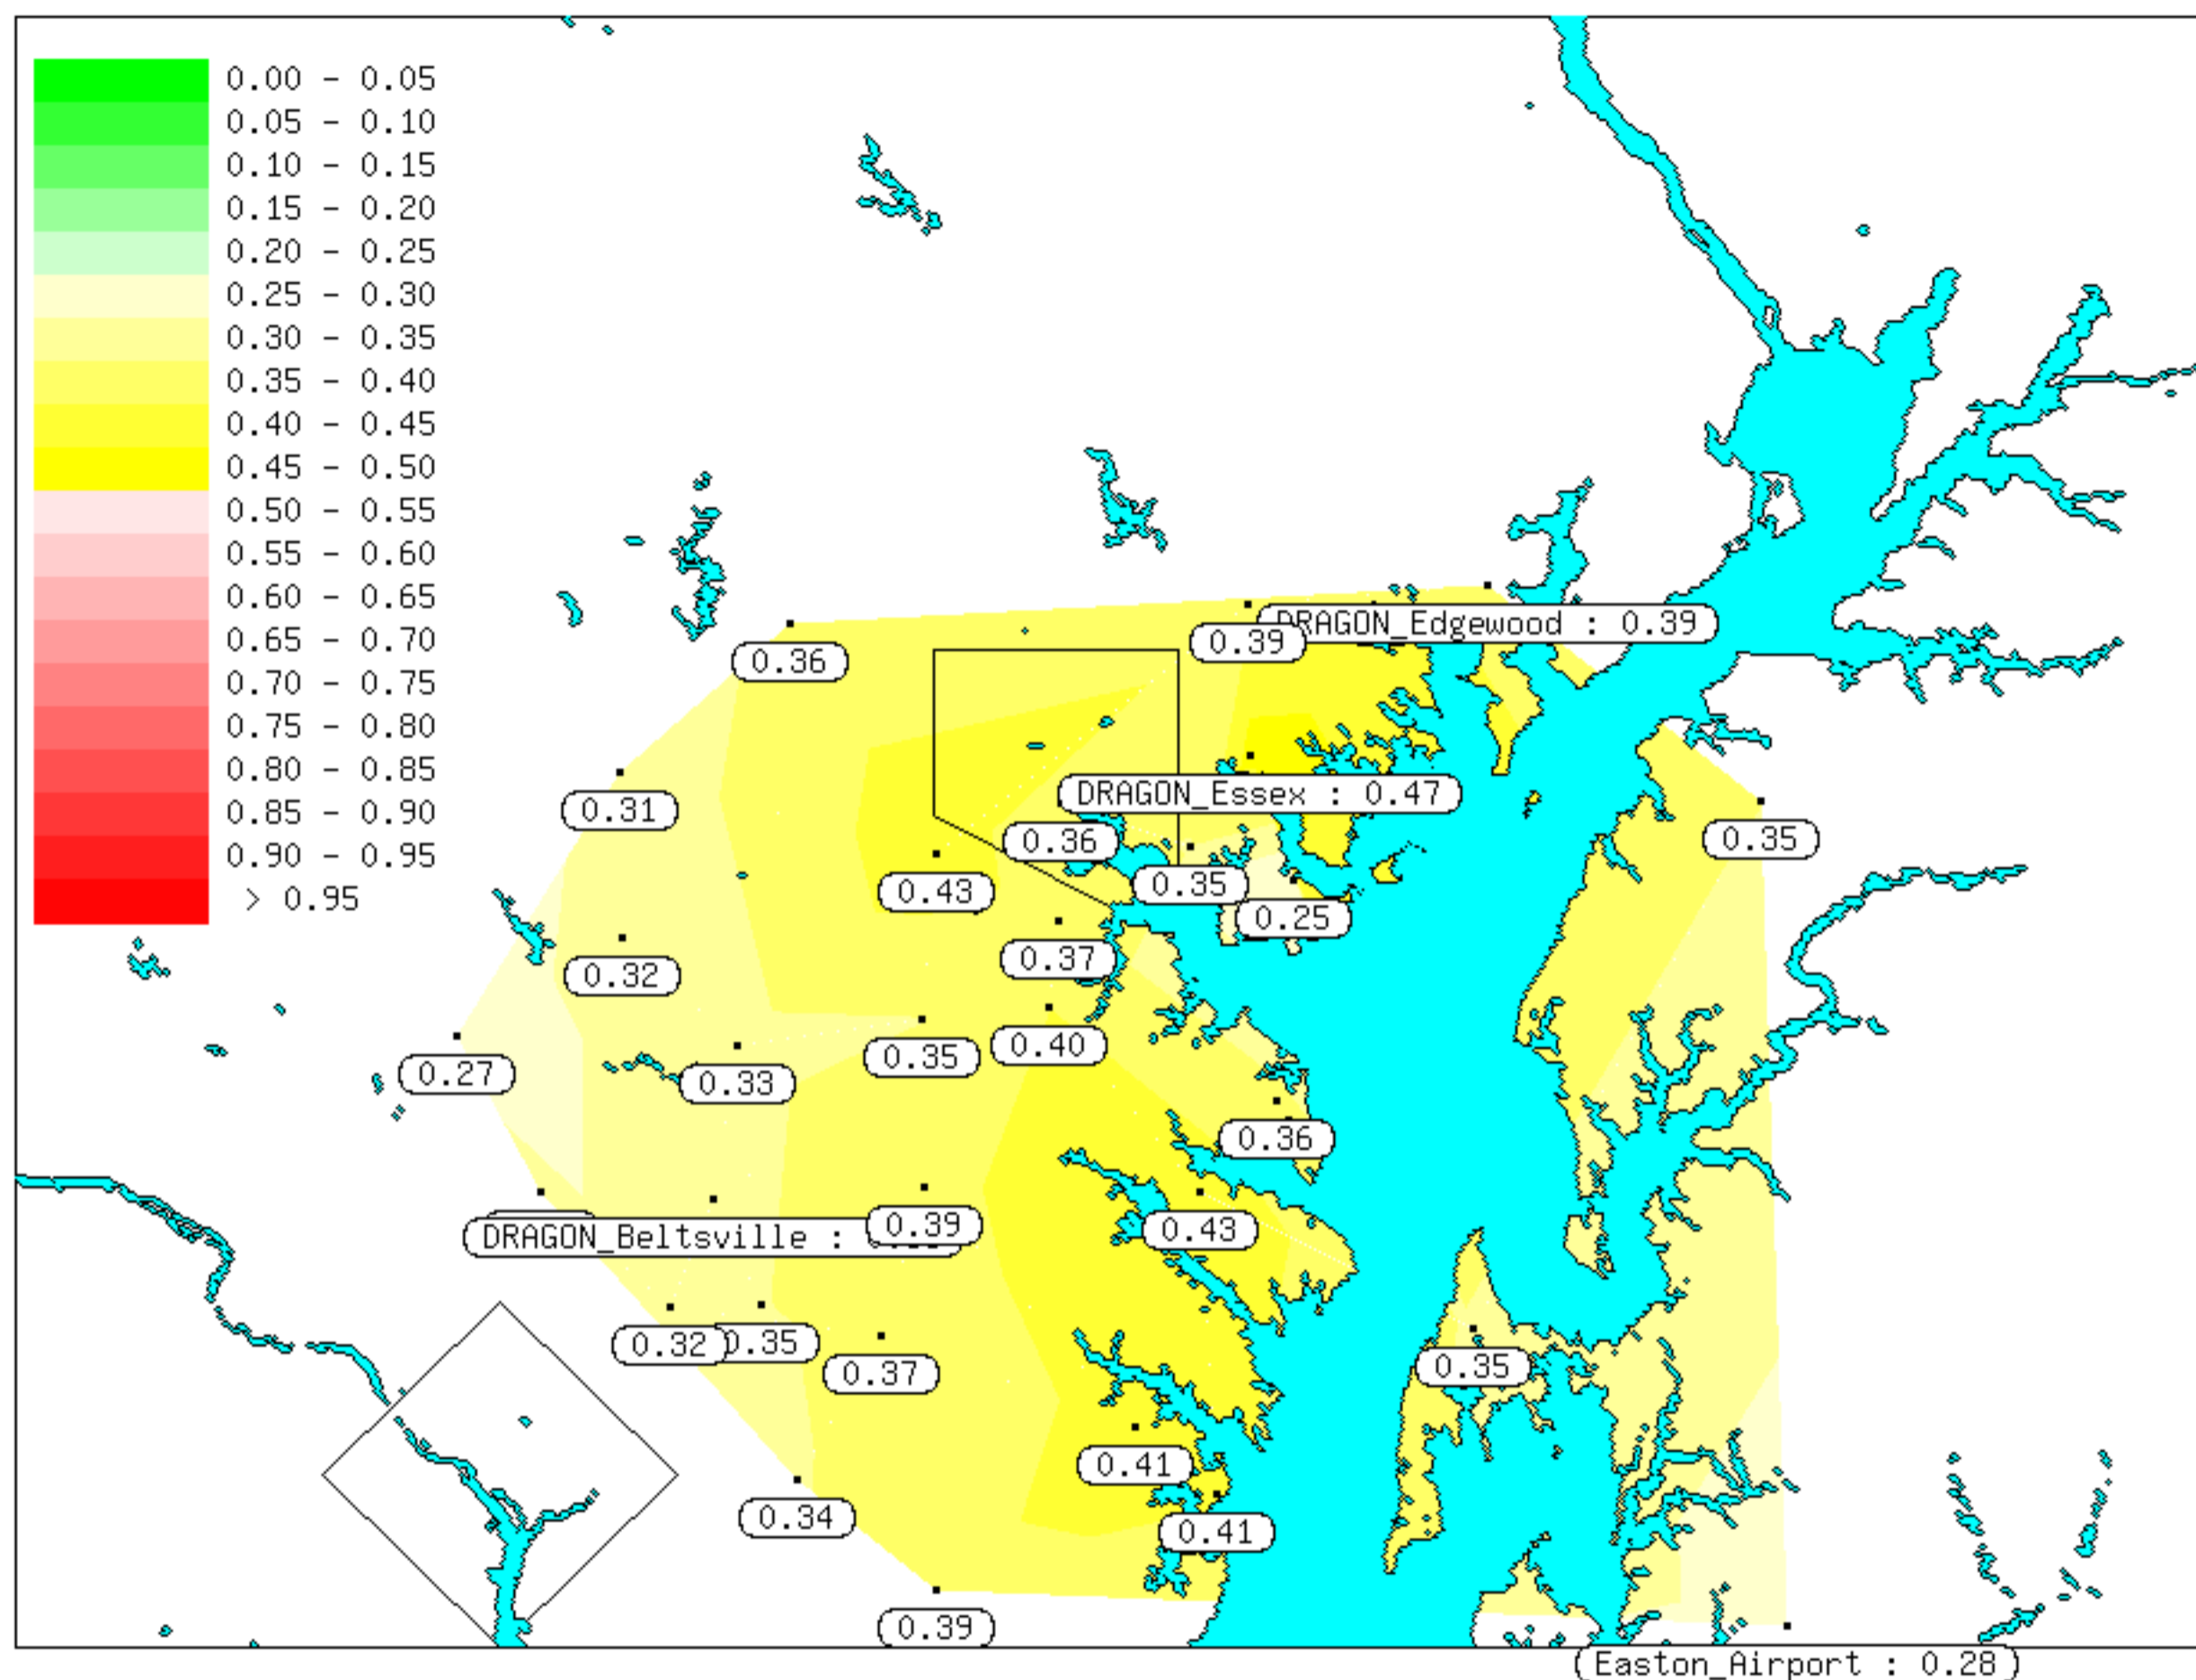

(N 39.7400, W 77.4000)

(N 39.7400, W 75.7500)

(N 38.7950, W 77.4000)

(N 38.7950, W 75.7500)

Profile Sites:

Site	Aot(500)	SDA(fine)	Water Vapor	Angstrom	SSA(440)	Reff
DRAGON_Edgewood	0.39	0.26	4.2	1.38	N/A	N/A
DRAGON_Essex	0.47	0.45	3.4	1.65	N/A	N/A
DRAGON_Beltsville	0.33	0.31	3.6	2.00	0.958	0.127
Easton_Airport	0.28	0.25	2.9	1.67	N/A	N/A