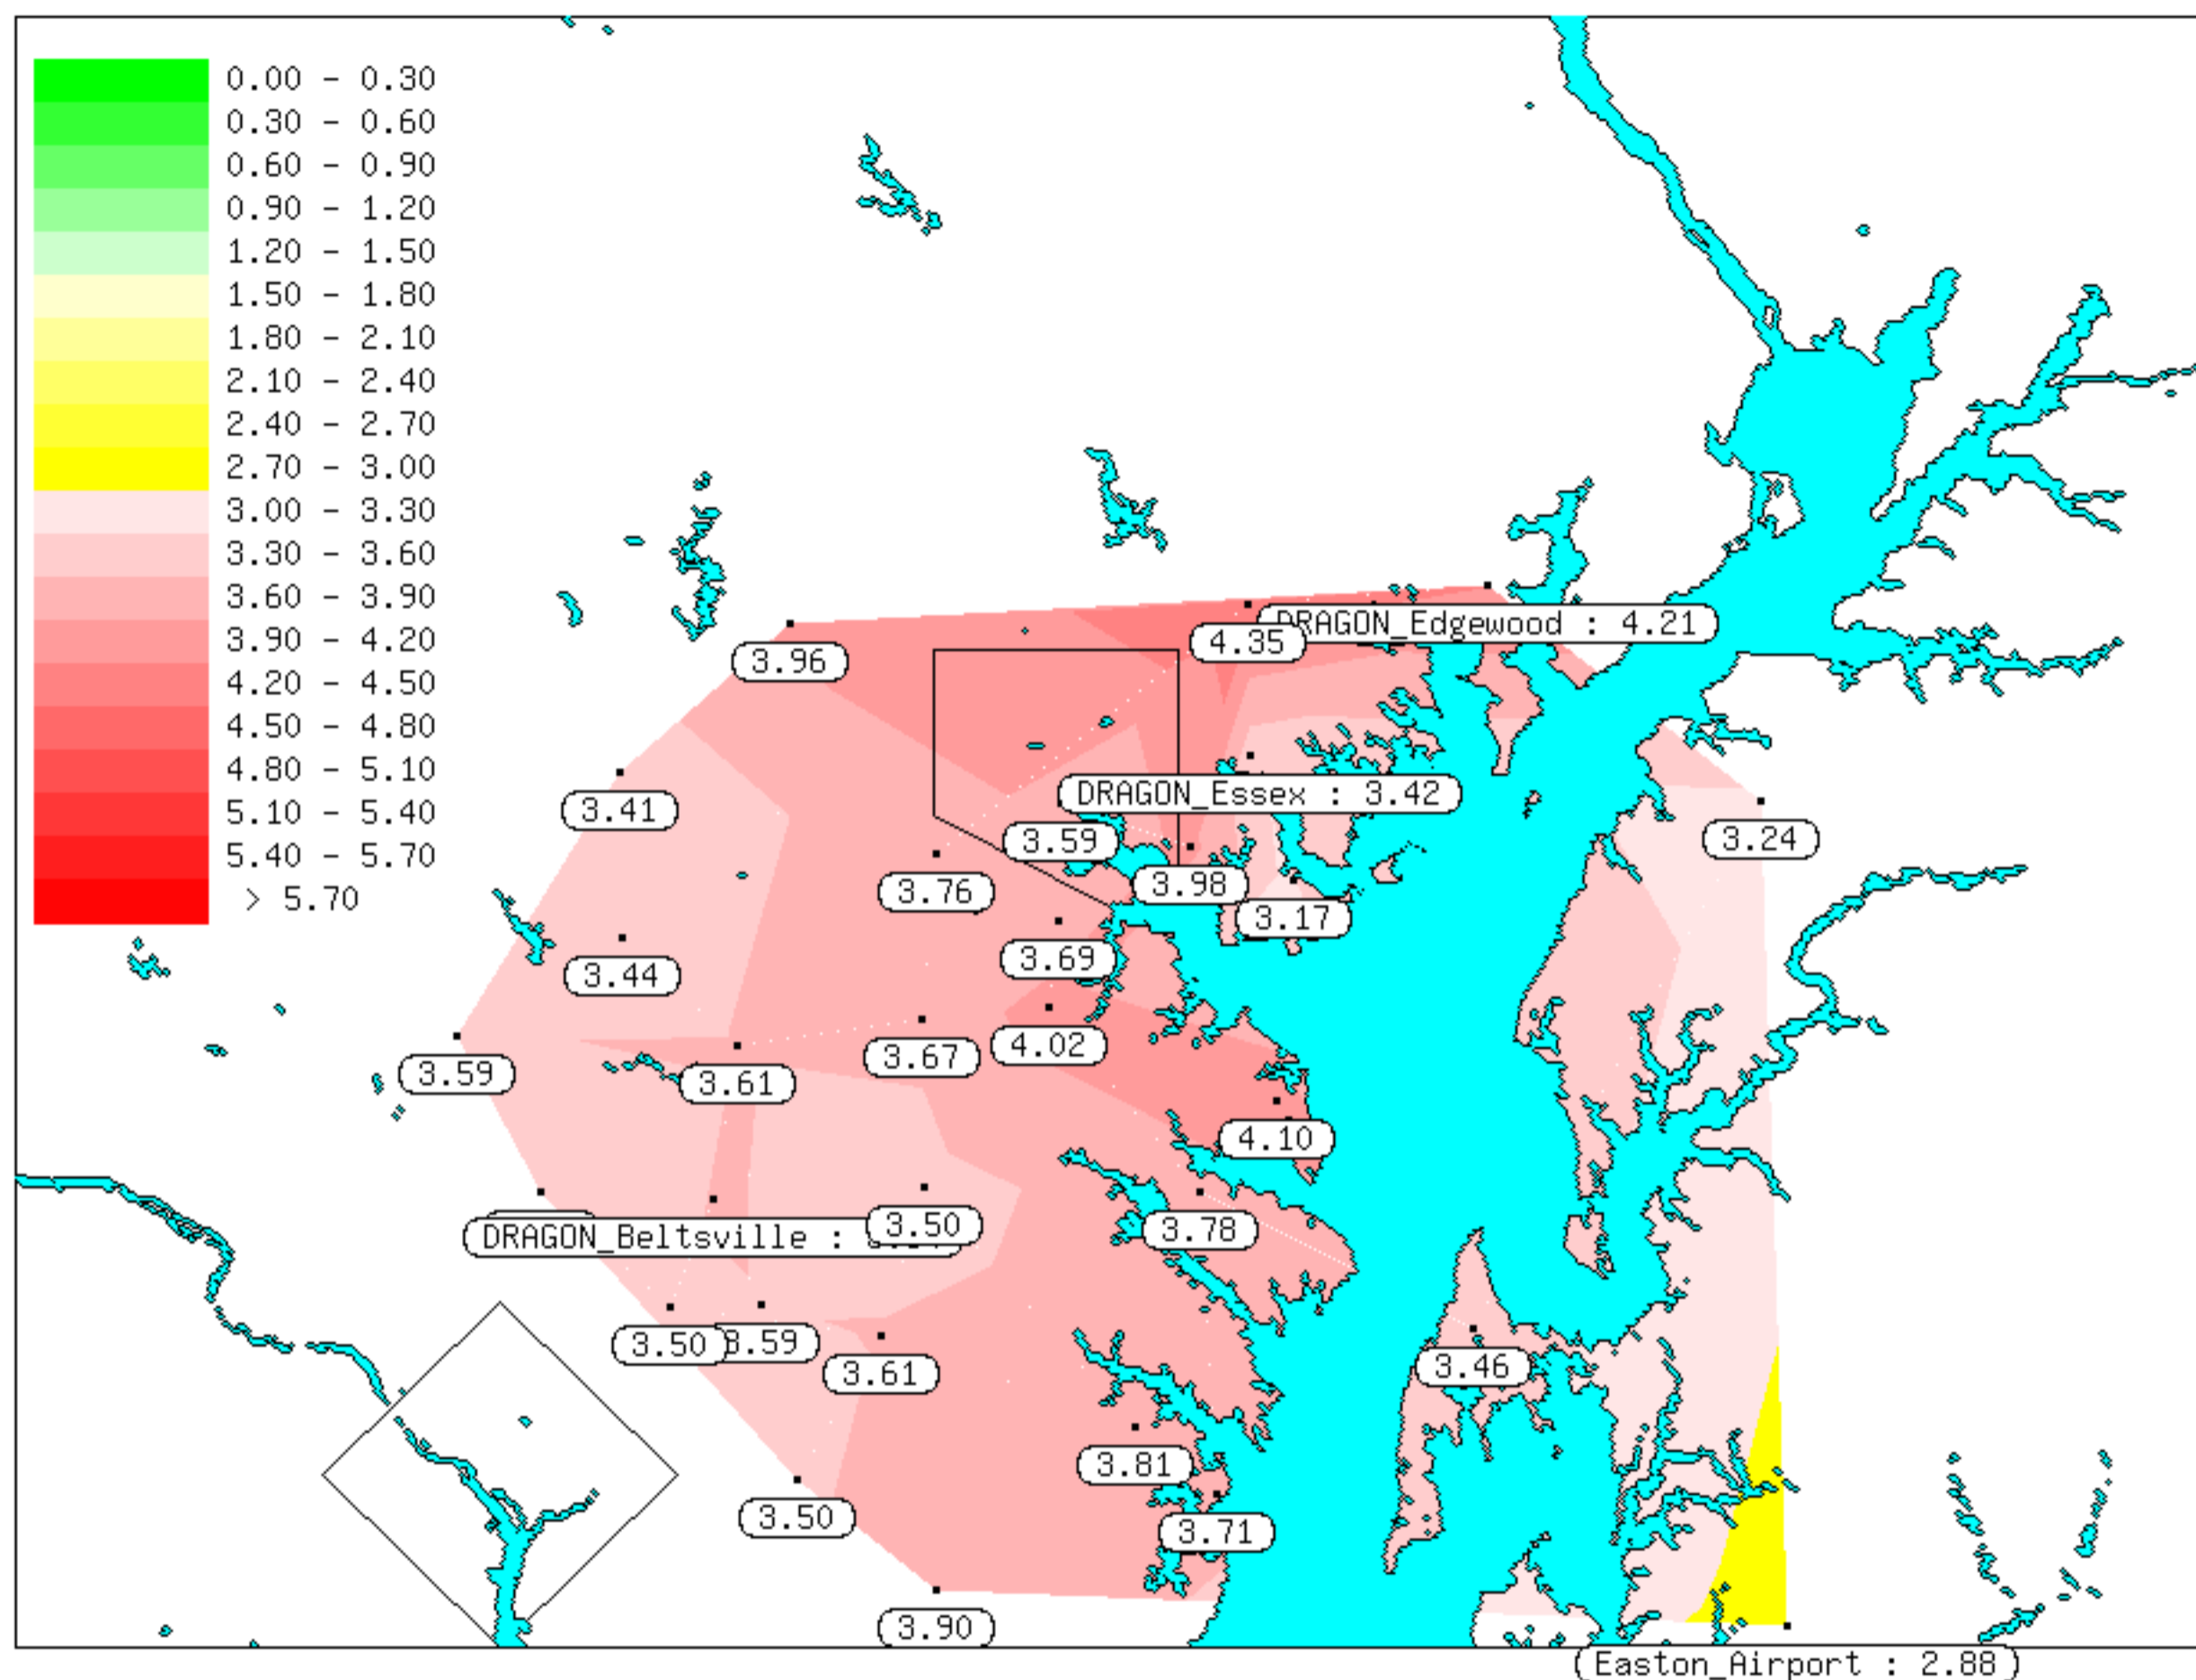

(N 39.7400, W 77.4000)

(N 39.7400, W 75.7500)

(N 38.7950, W 77.4000)

(N 38.7950, W 75.7500)

Profile Sites:

Site	Aot(500)	SDA(fine)	Water Vapor	Angstrom	SSA(440)	Reff
DRAGON_Edgewood	0.39	0.26	4.2	1.38	N/A	N/A
DRAGON_Essex	0.47	0.45	3.4	1.65	N/A	N/A
DRAGON_Beltsville	0.33	0.31	3.6	2.00	0.958	0.127
Easton_Airport	0.28	0.25	2.9	1.67	N/A	N/A