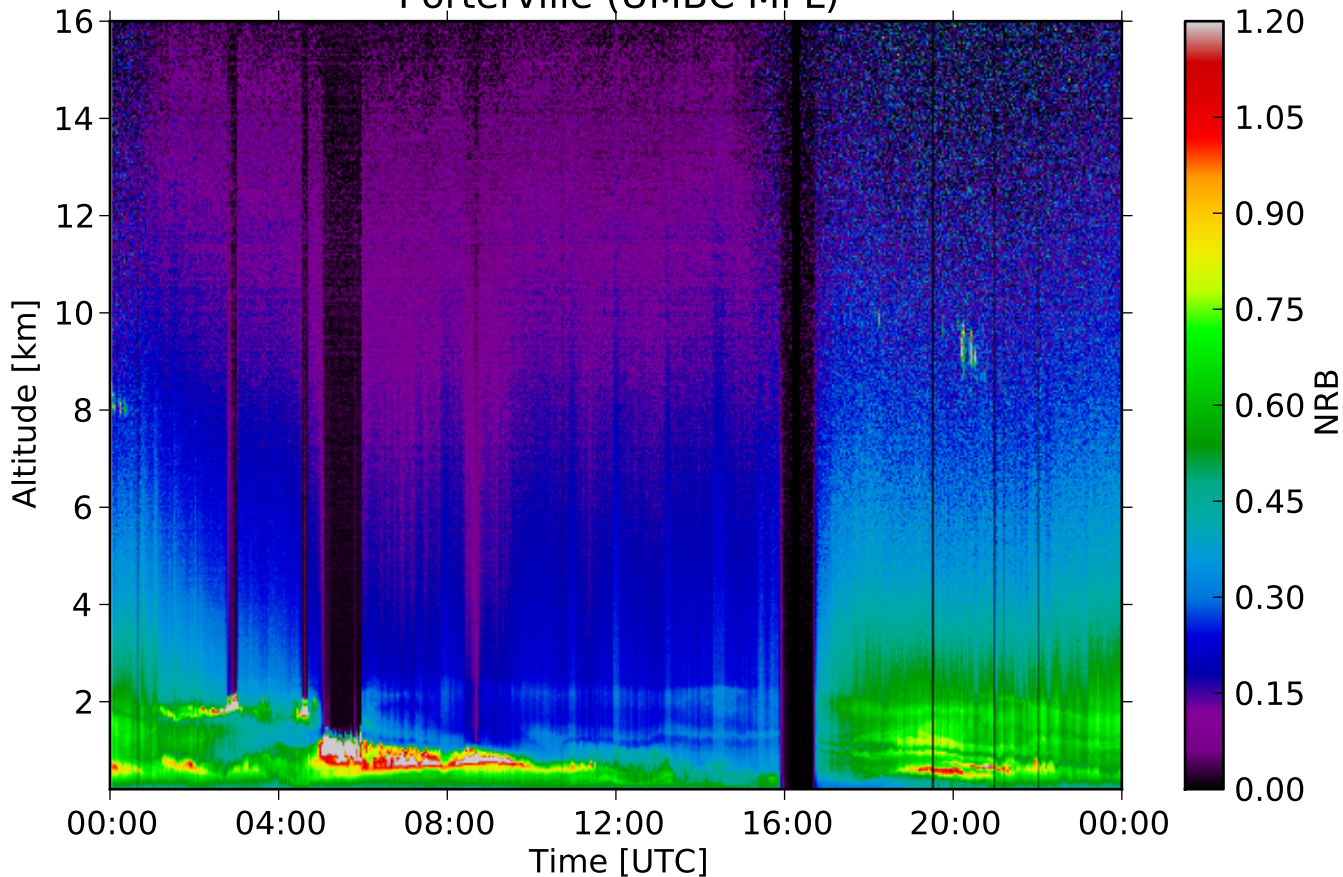

DISCOVER-AQ Micro-Pulse Lidar 24-hour display

Data for UTC day 2013-01-14

CAUTION: preliminary data, contact Tim Berkoff(berkoff@umbc.edu) before use

Porterville (UMBC MPL)

Huron (Millersville Univ MPL)