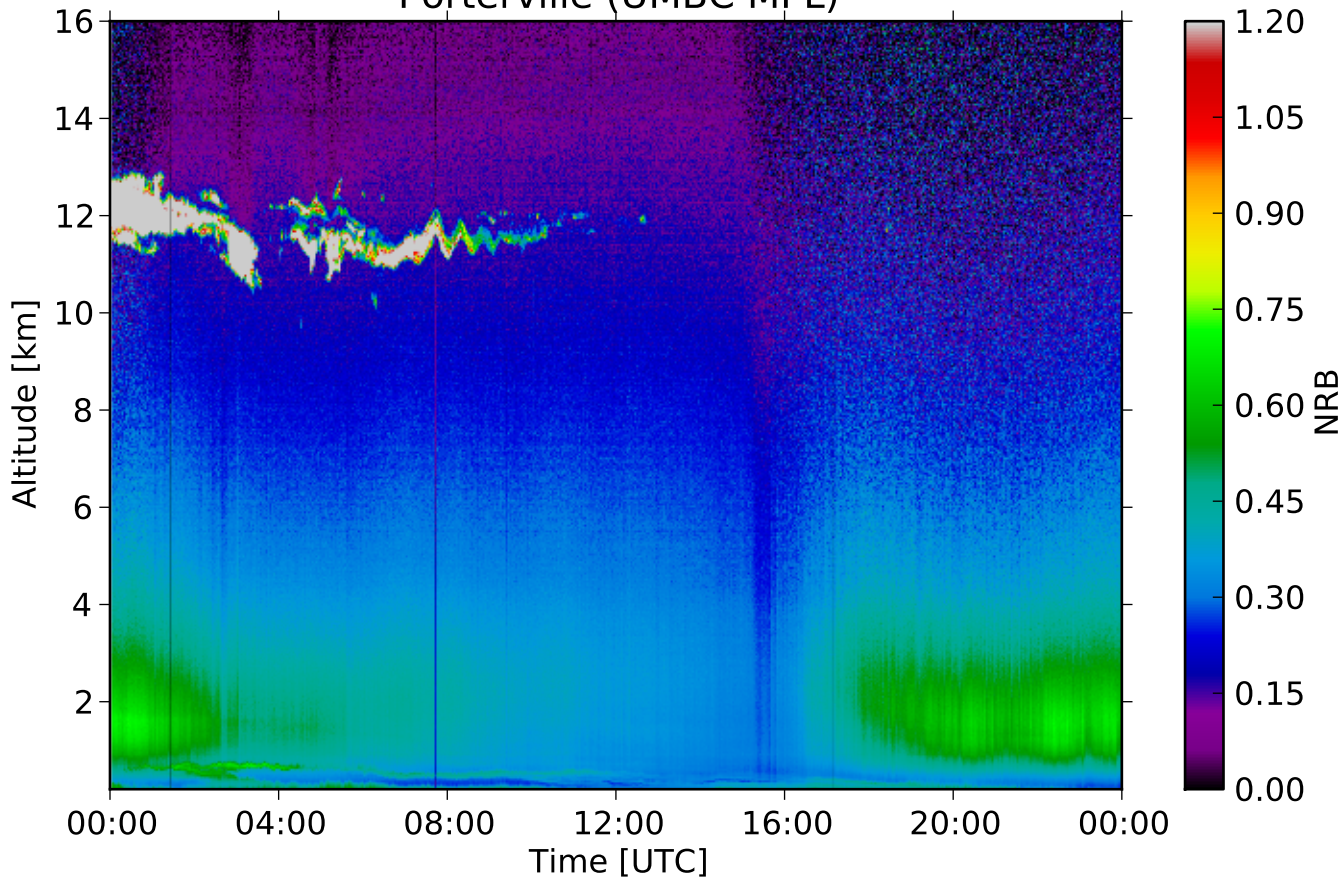

DISCOVER-AQ Micro-Pulse Lidar 24-hour display

Data for UTC day 2013-01-16

CAUTION: preliminary data, contact Tim Berkoff(berkoff@umbc.edu) before use

Porterville (UMBC MPL)

Huron (Millersville Univ MPL)