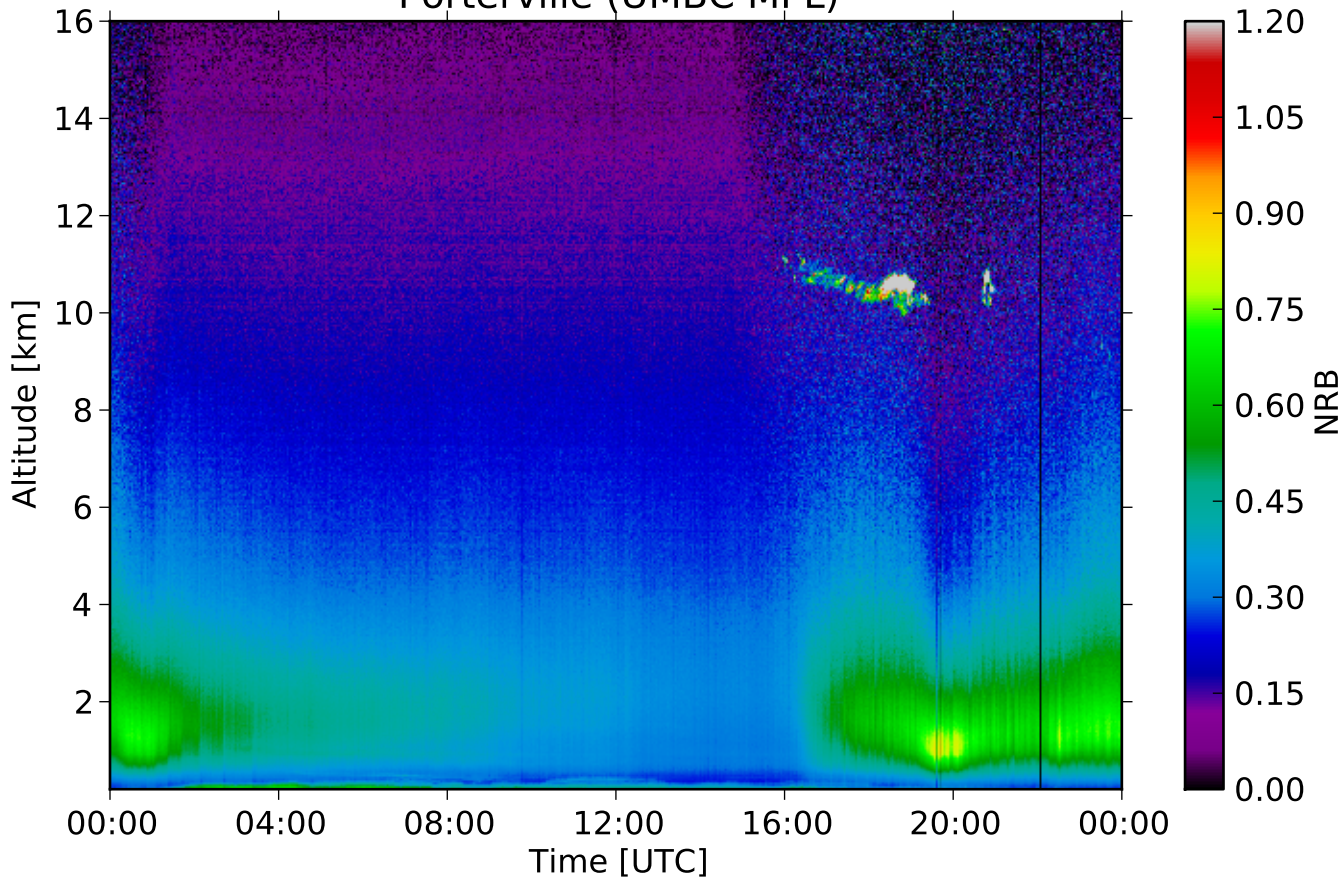

DISCOVER-AQ Micro-Pulse Lidar 24-hour display

Data for UTC day 2013-01-17

CAUTION: preliminary data, contact Tim Berkoff(berkoff@umbc.edu) before use

Porterville (UMBC MPL)

Huron (Millersville Univ MPL)