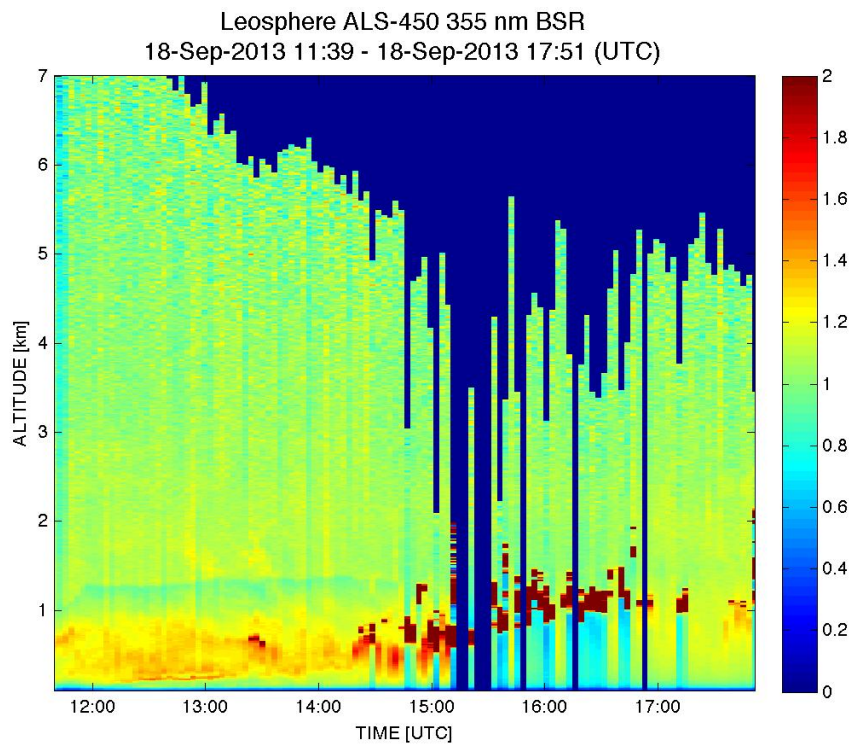

UMBC Leosphere Lidar  
September 18, 2013  
University of Houston Campus  
(note P3-B had probe issue, discontinued at 12:30 CDT)

DISCOVER-AQ Micro-Pulse Lidar 24-hour display, data for UTC day 2013-09-18  
CAUTION: preliminary data, contact Millersville U. before use

Millersville Univ MPL at Smith Point