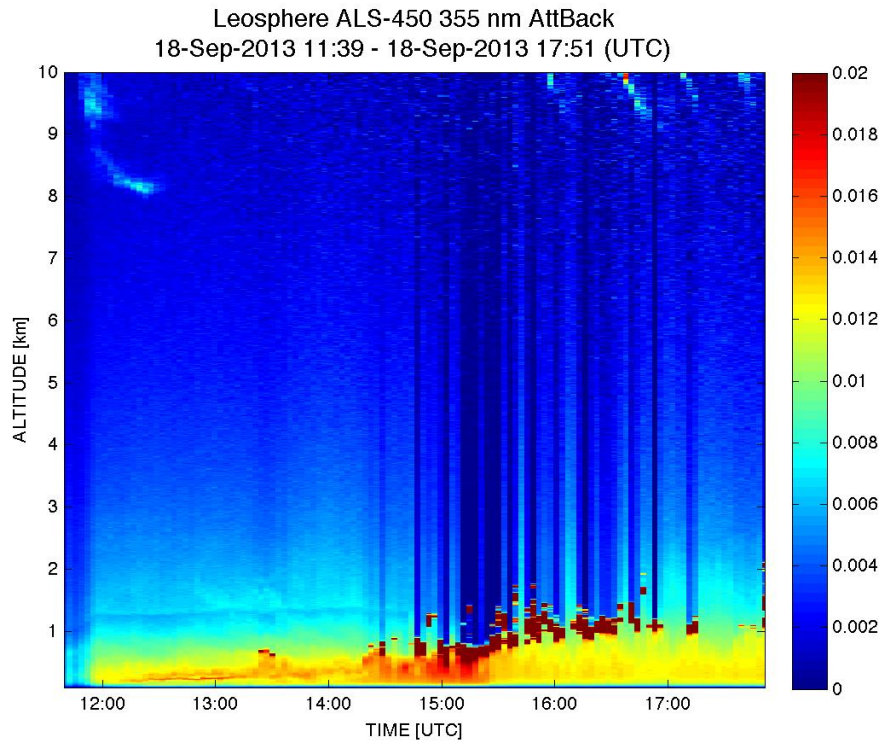

UMBC Leosphere Lidar  
September 18, 2013  
University of Houston Campus  
(note P3-B had probe issue, discontinued at 12:30 CDT)

DISCOVER-AQ Micro-Pulse Lidar 24-hour display, data for UTC day 2013-09-18  
CAUTION: preliminary data, contact Millersville U. before use

Millersville Univ MPL at Smith Point