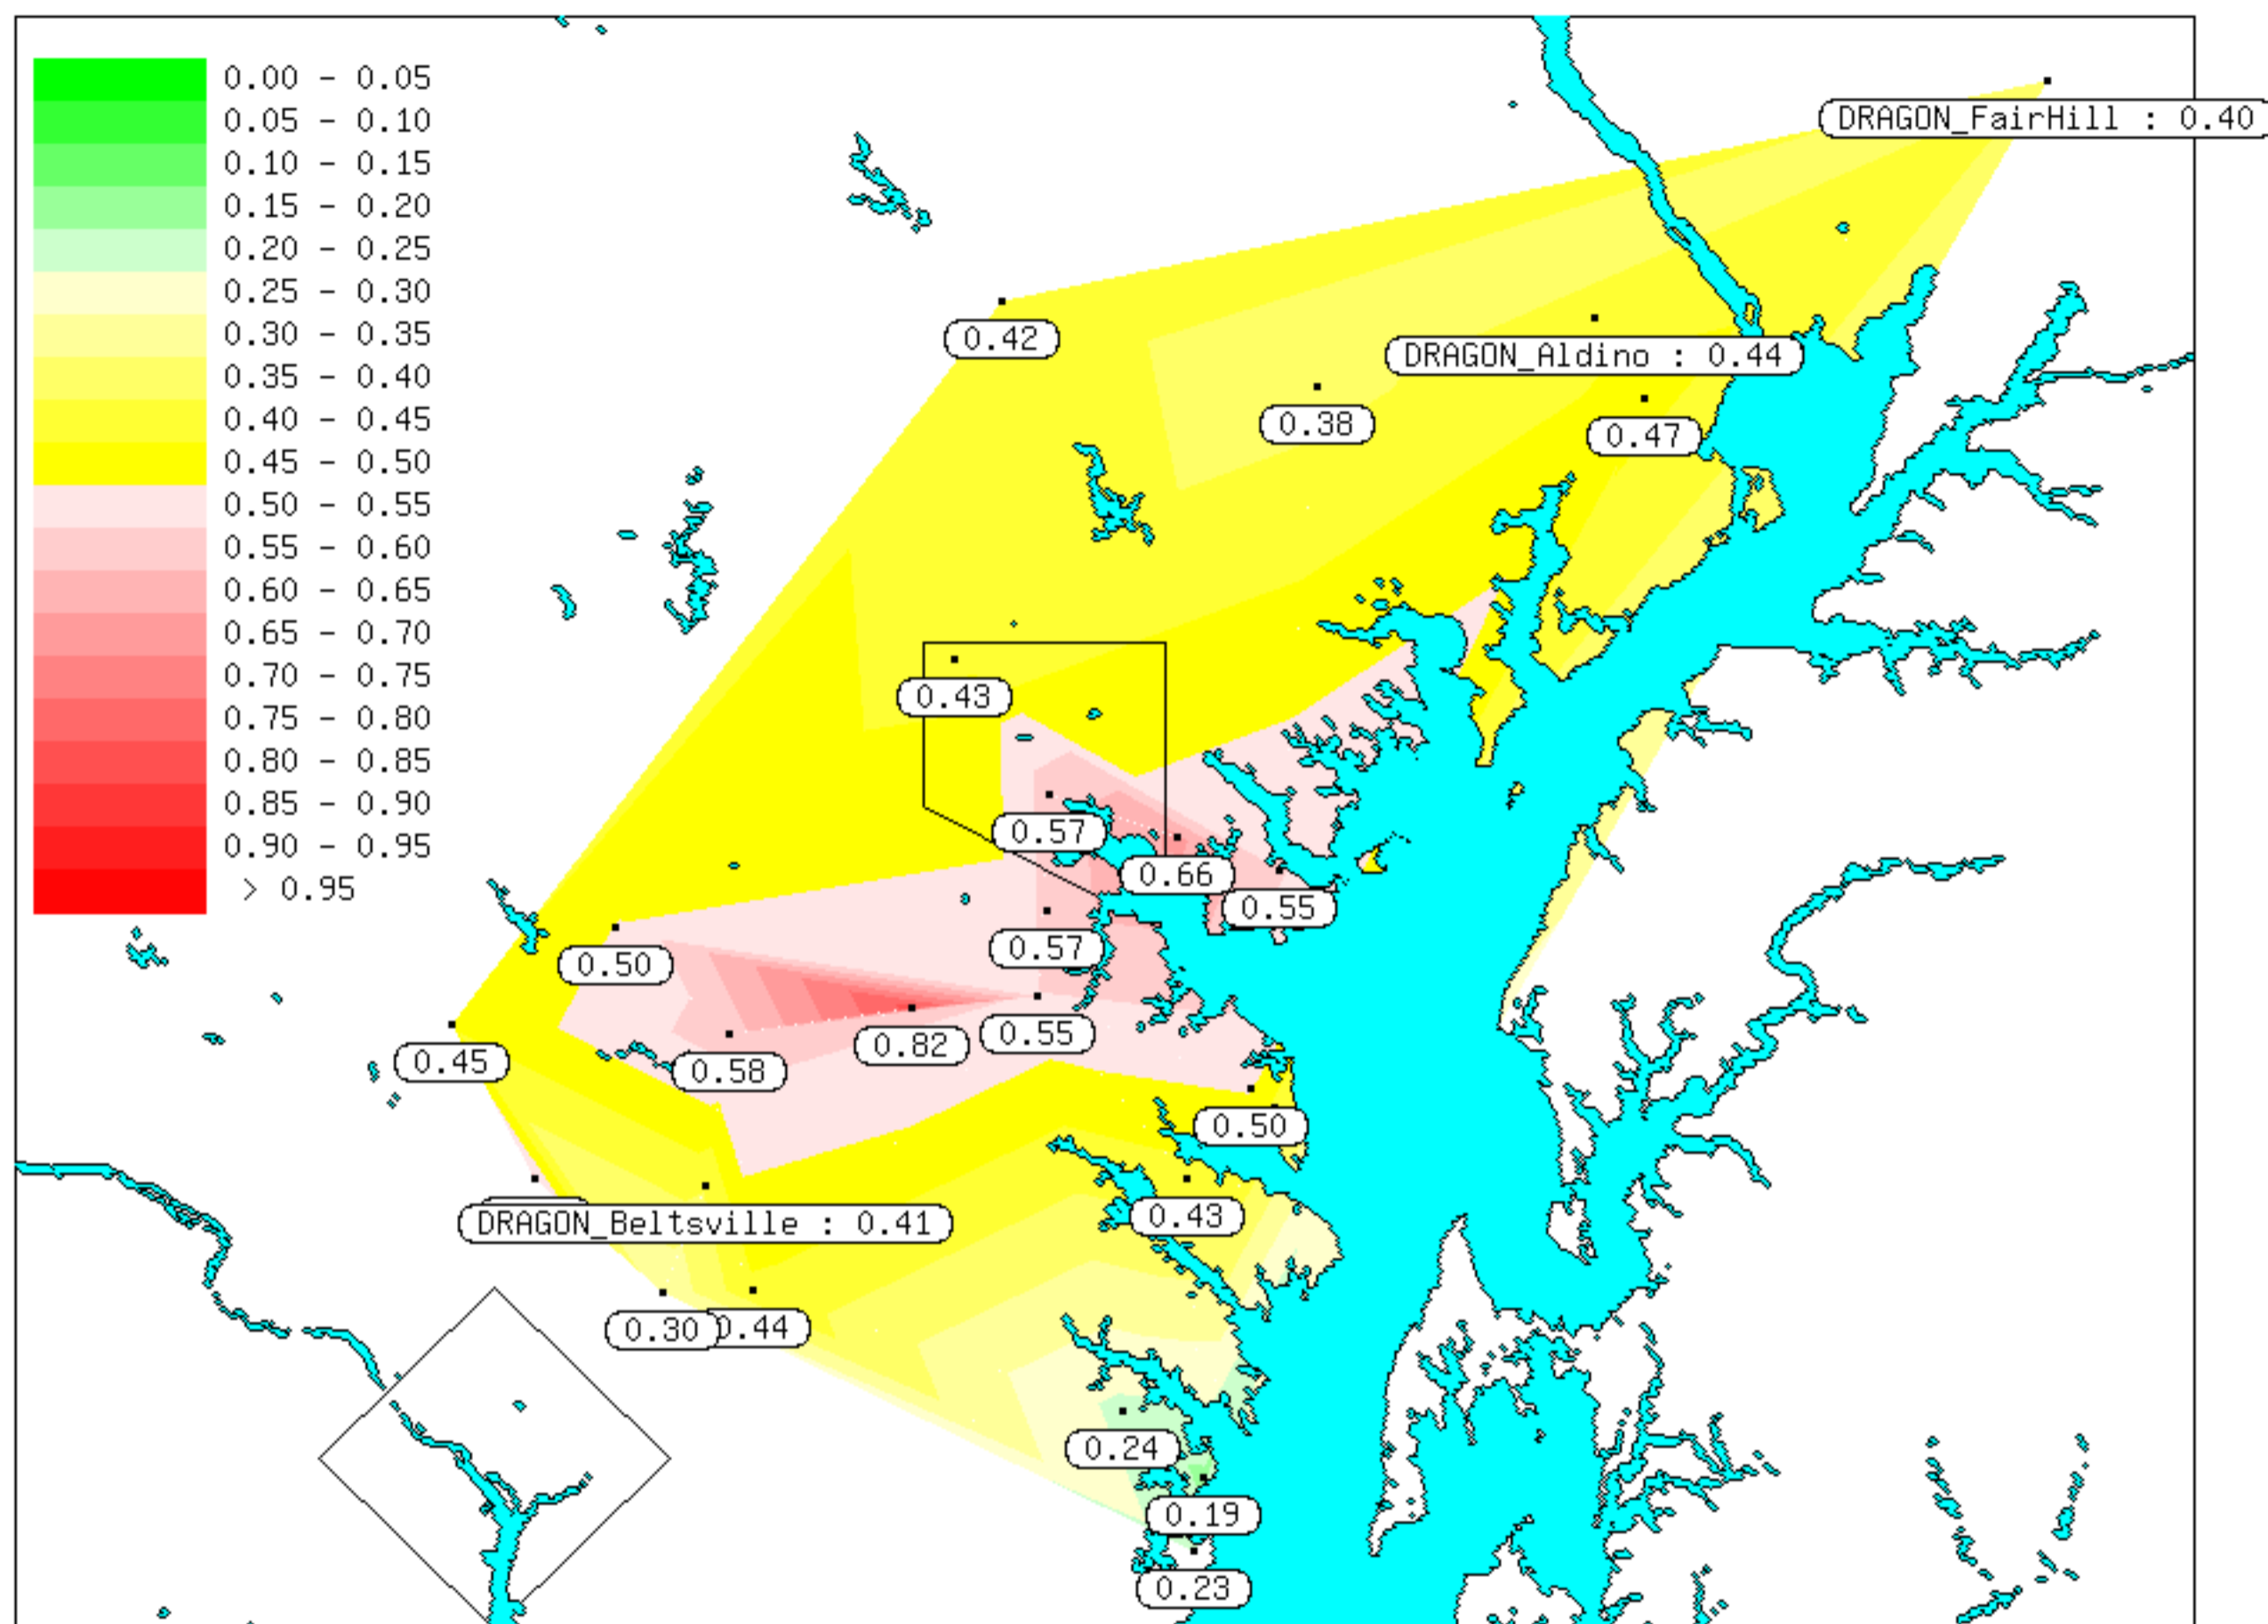

(N 39.7400, W 77.4000)

(N 39.7400, W 75.7500)

(N 38.7950, W 77.4000)

(N 38.7950, W 75.7500)

Profile Sites:

Site	Aot(500)	SDA(fine)	Angstrom	SSA(440)	Reff
DRAGON_FairHill	0.40	0.25	1.02	N/A	N/A
DRAGON_Aldino	0.44	0.29	1.08	0.921	0.192
DRAGON_Beltsville	0.41	0.38	1.71	N/A	N/A