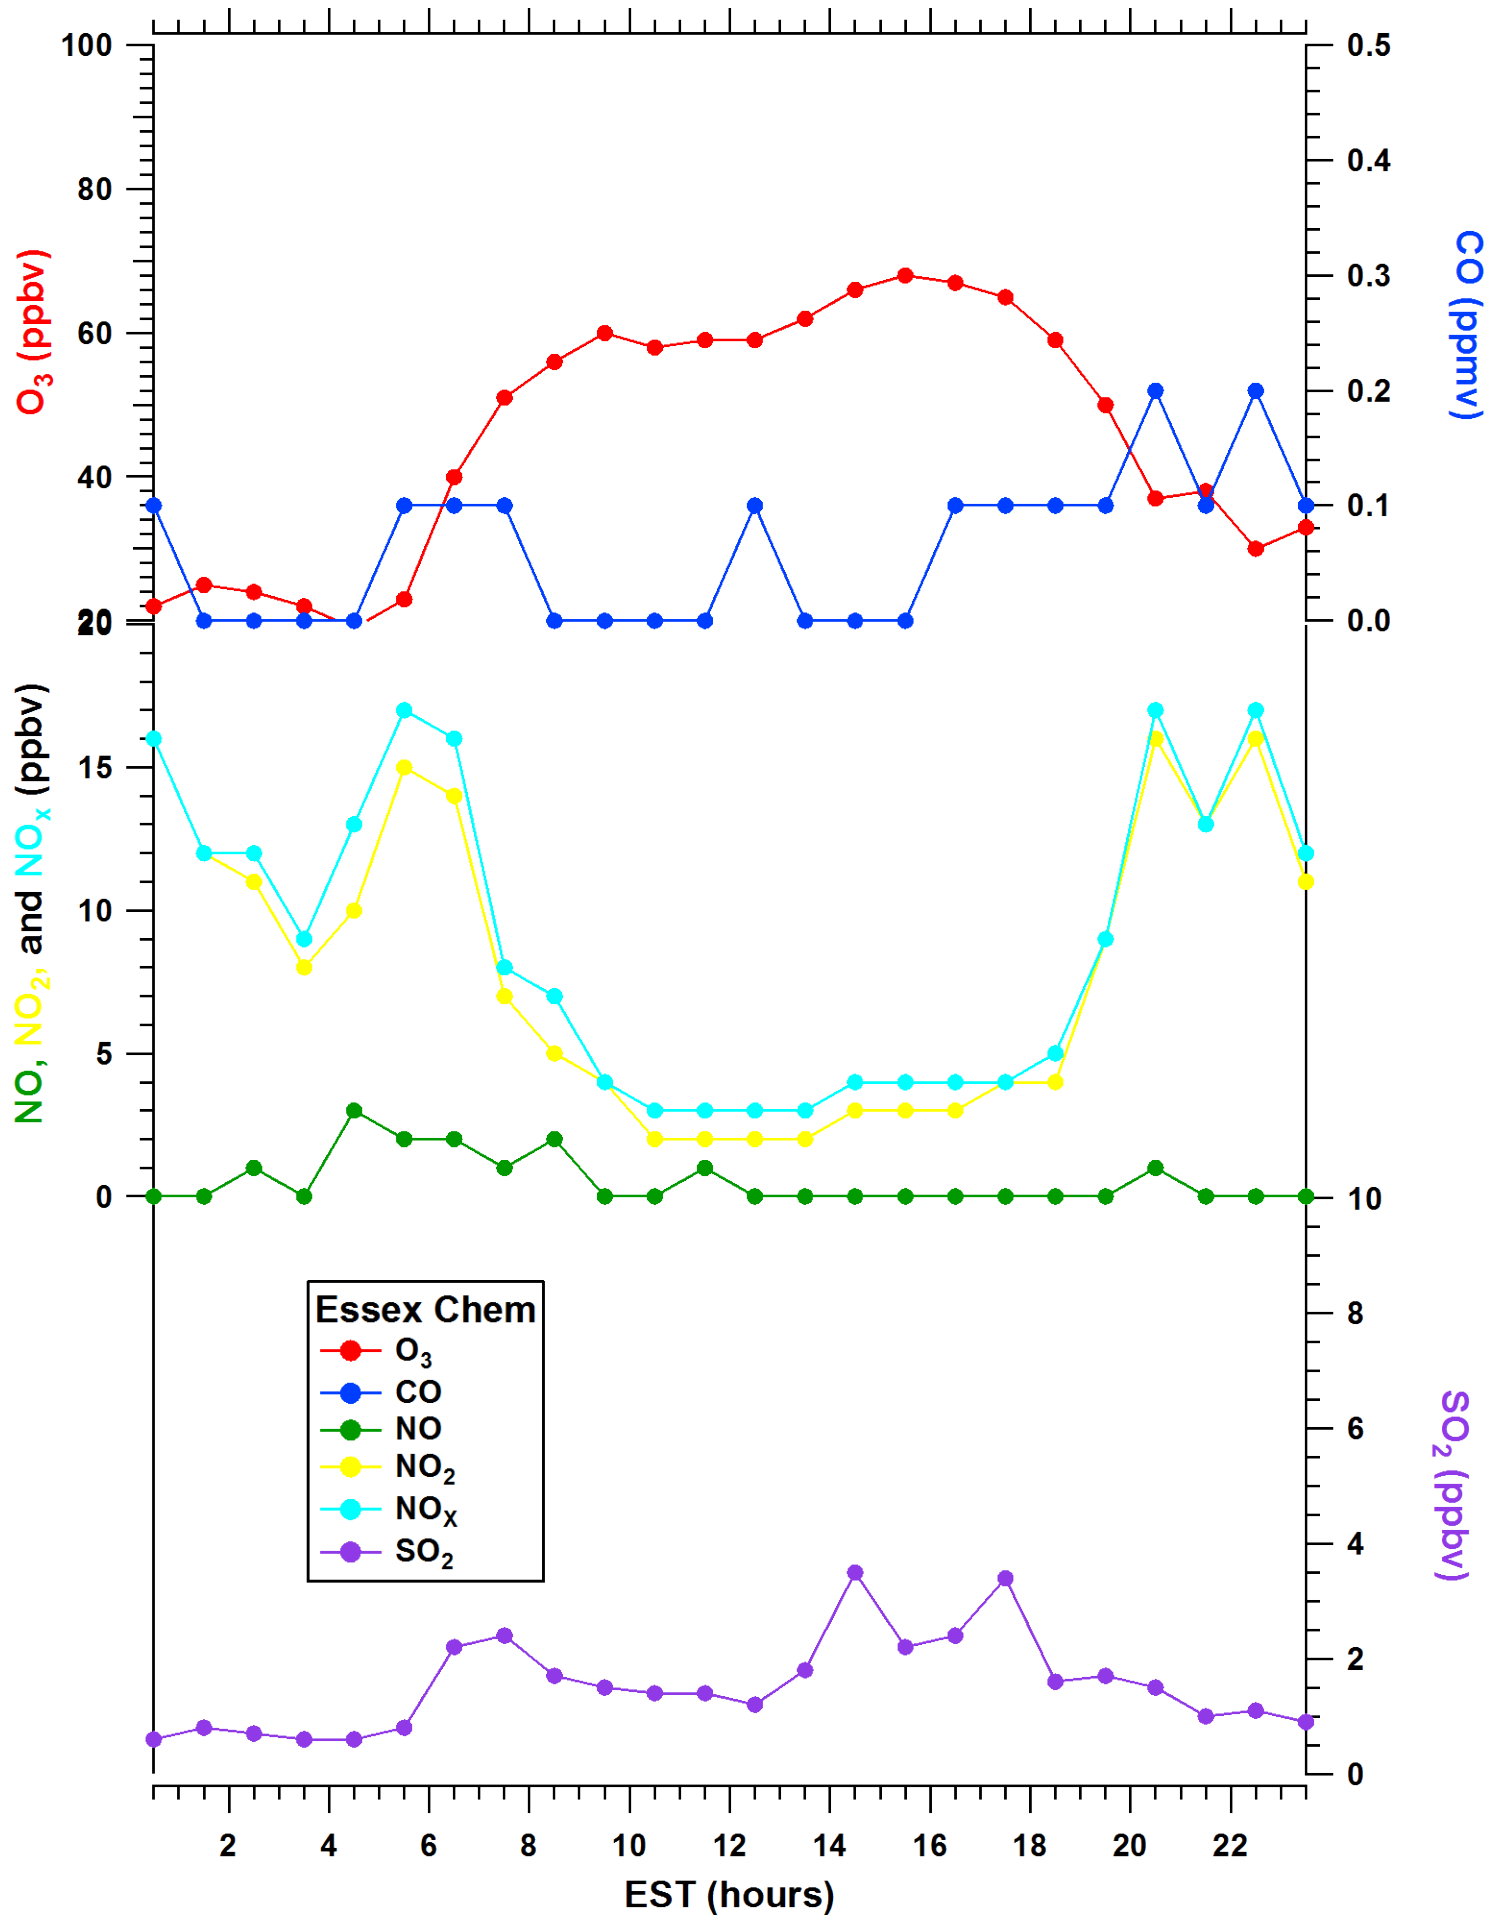

2011-06-29 MDE Ground Site Data Quick Look

All data are preliminary and subject to change