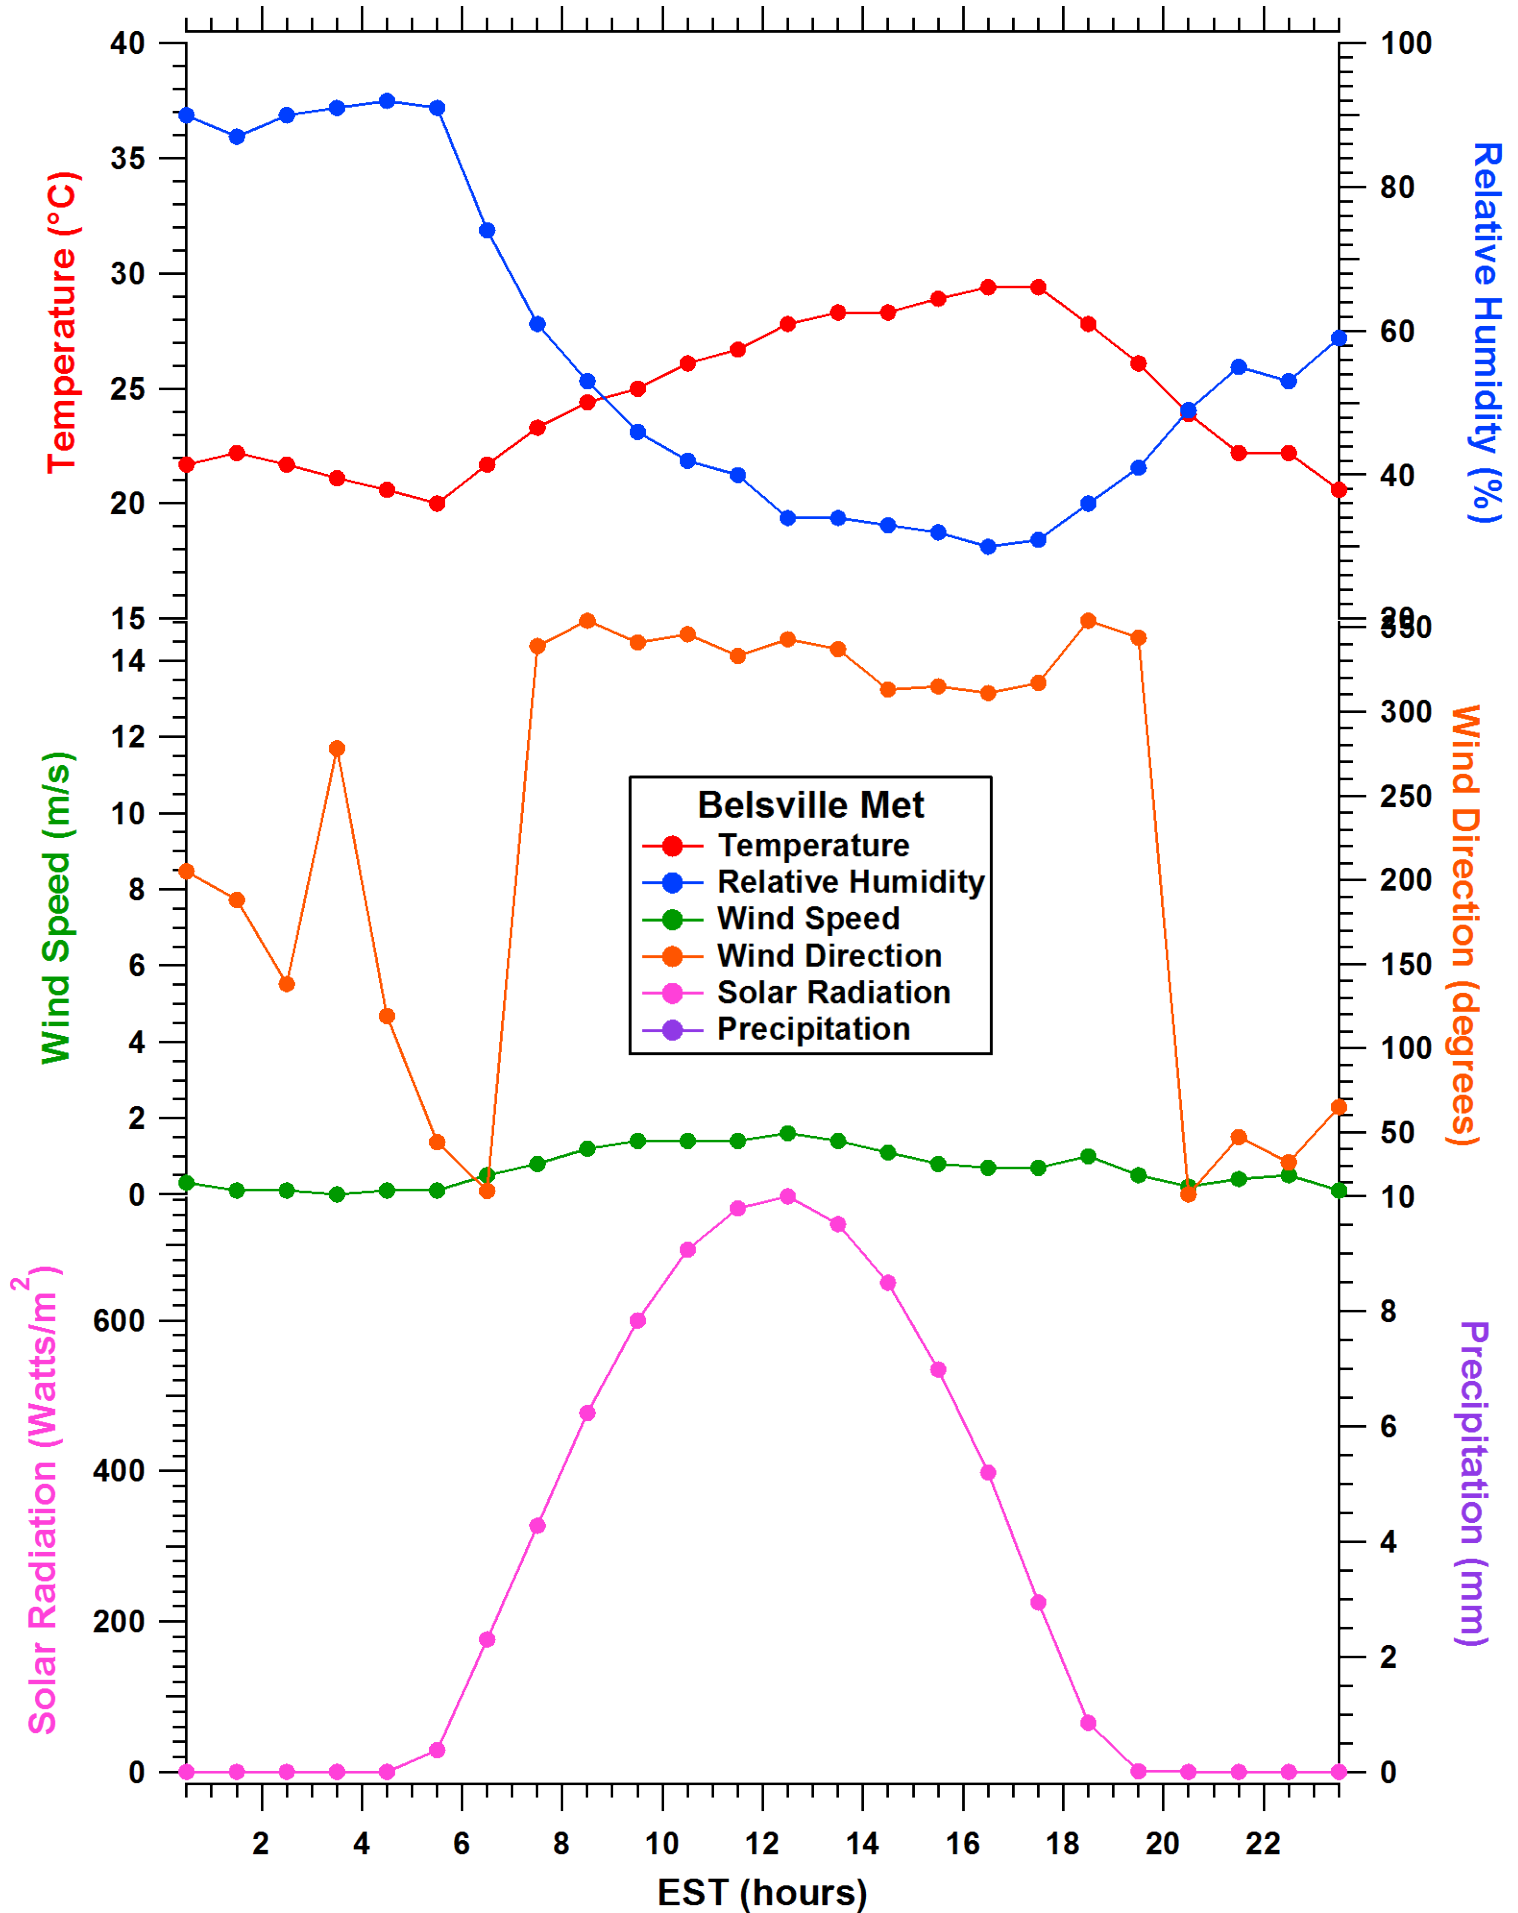

2011-06-29 MDE Ground Site Data Quick Look

All data are preliminary and subject to change