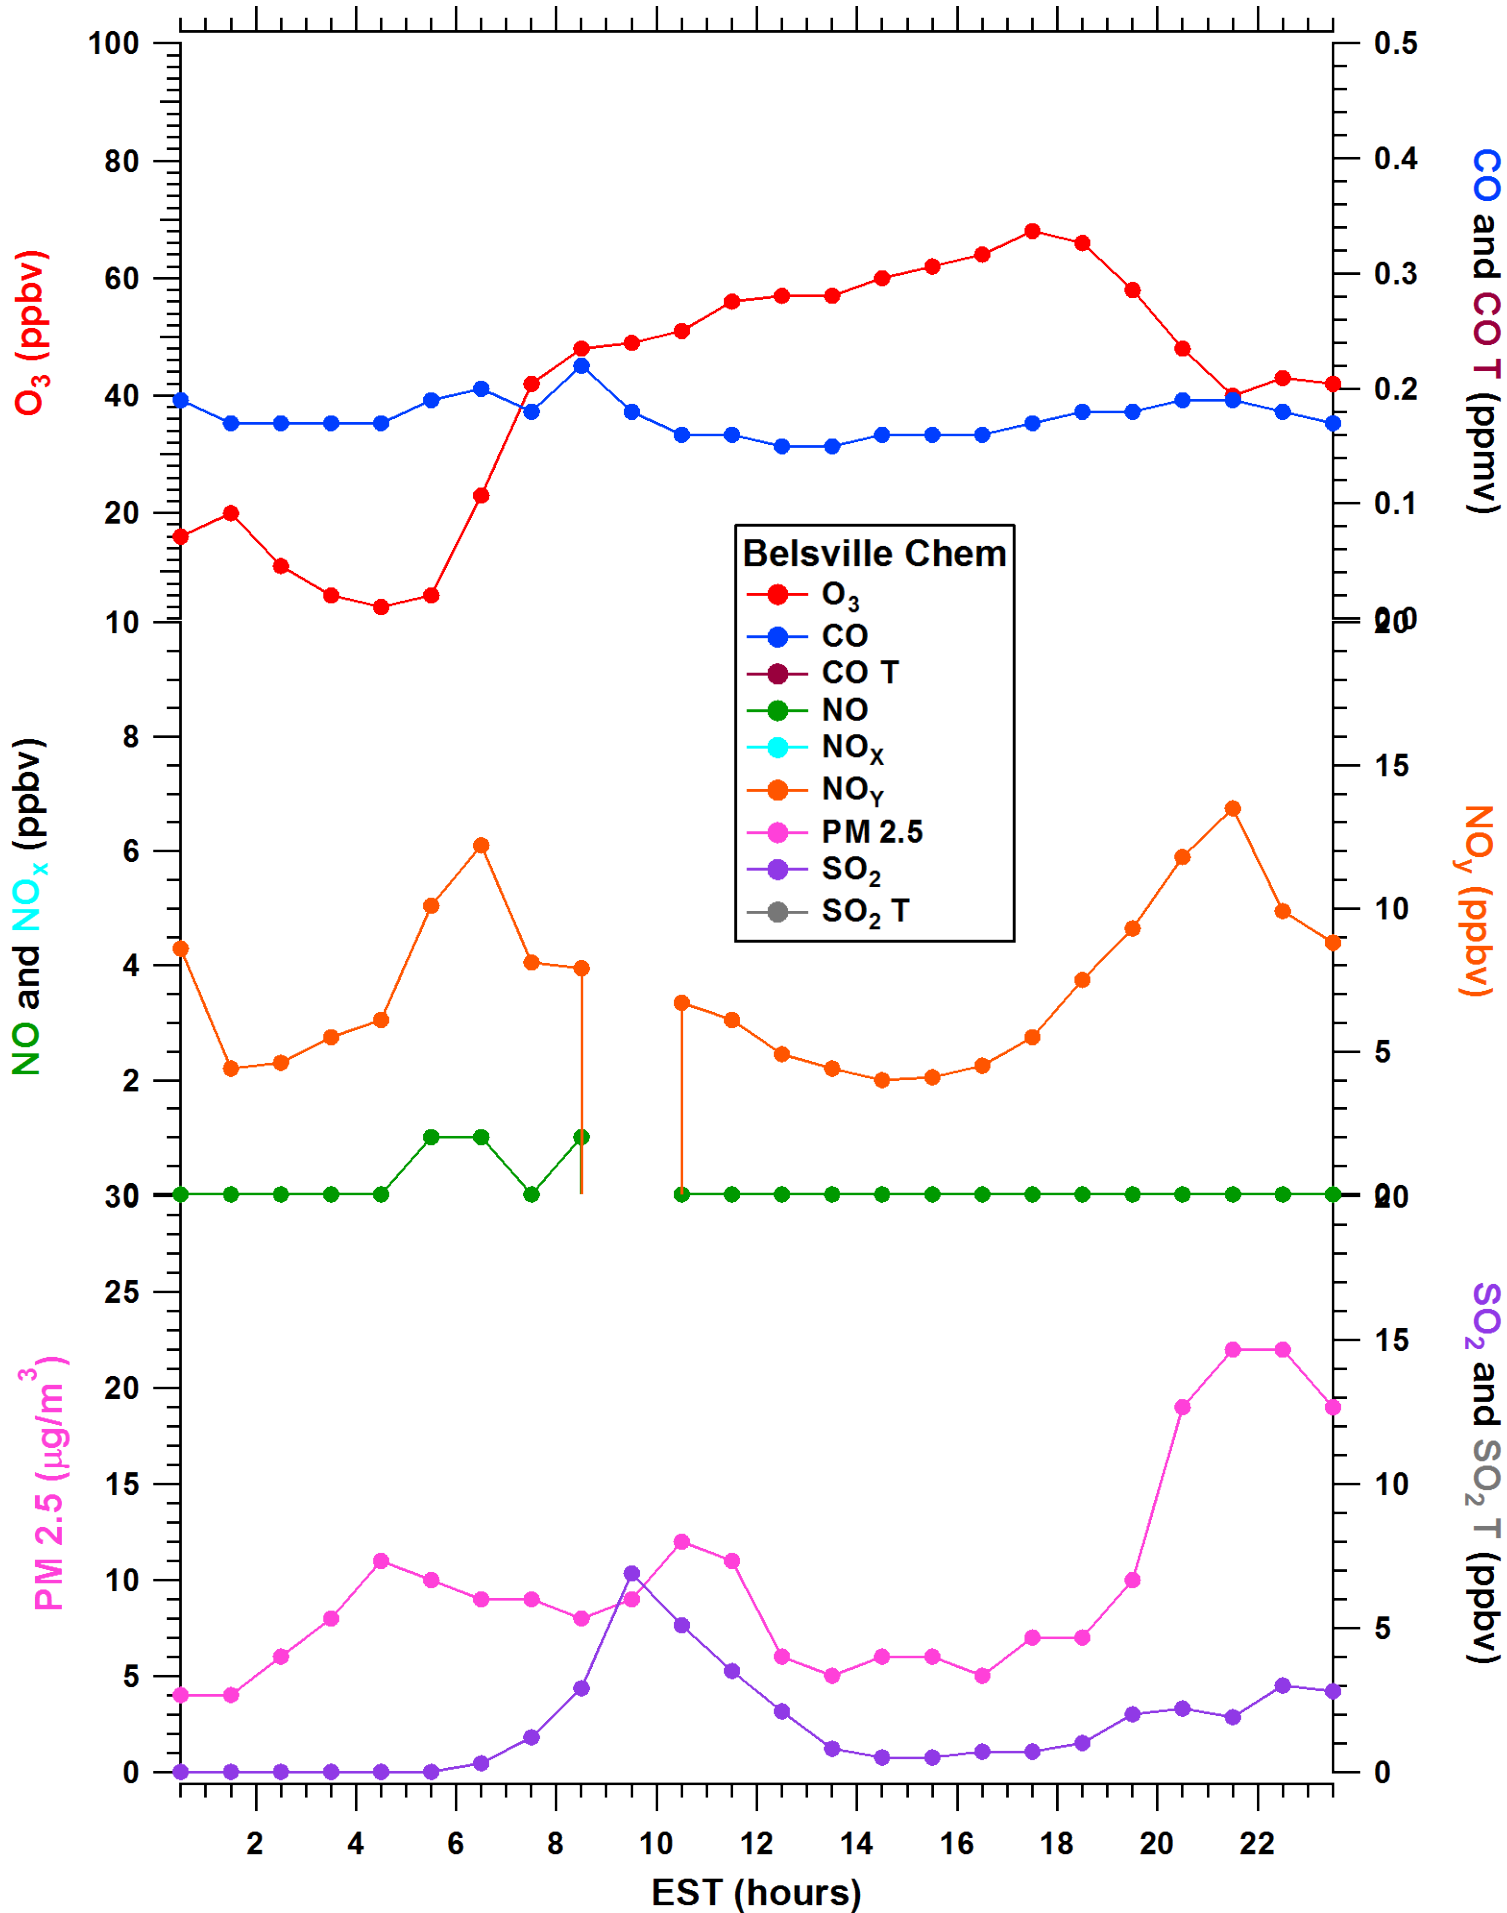

2011-06-29 MDE Ground Site Data Quick Look

All data are preliminary and subject to change