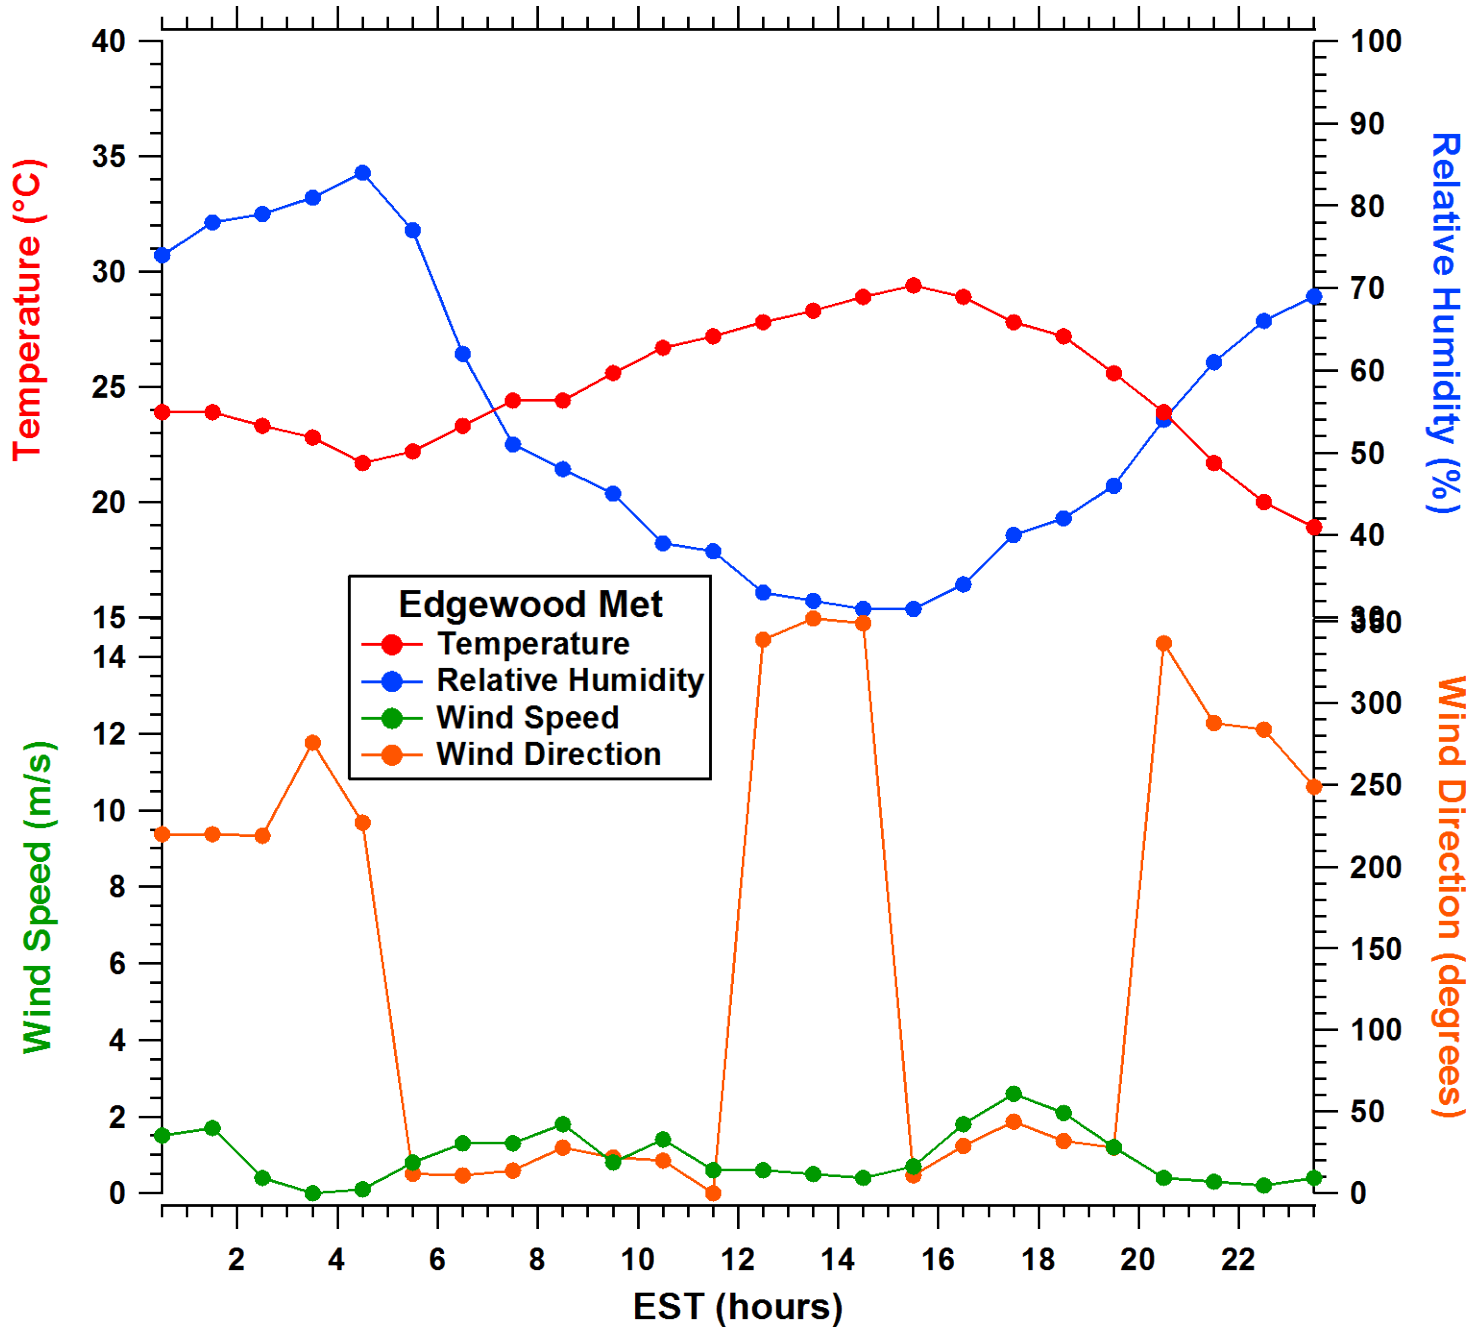

2011-06-29 MDE Ground Site Data Quick Look

All data are preliminary and subject to change