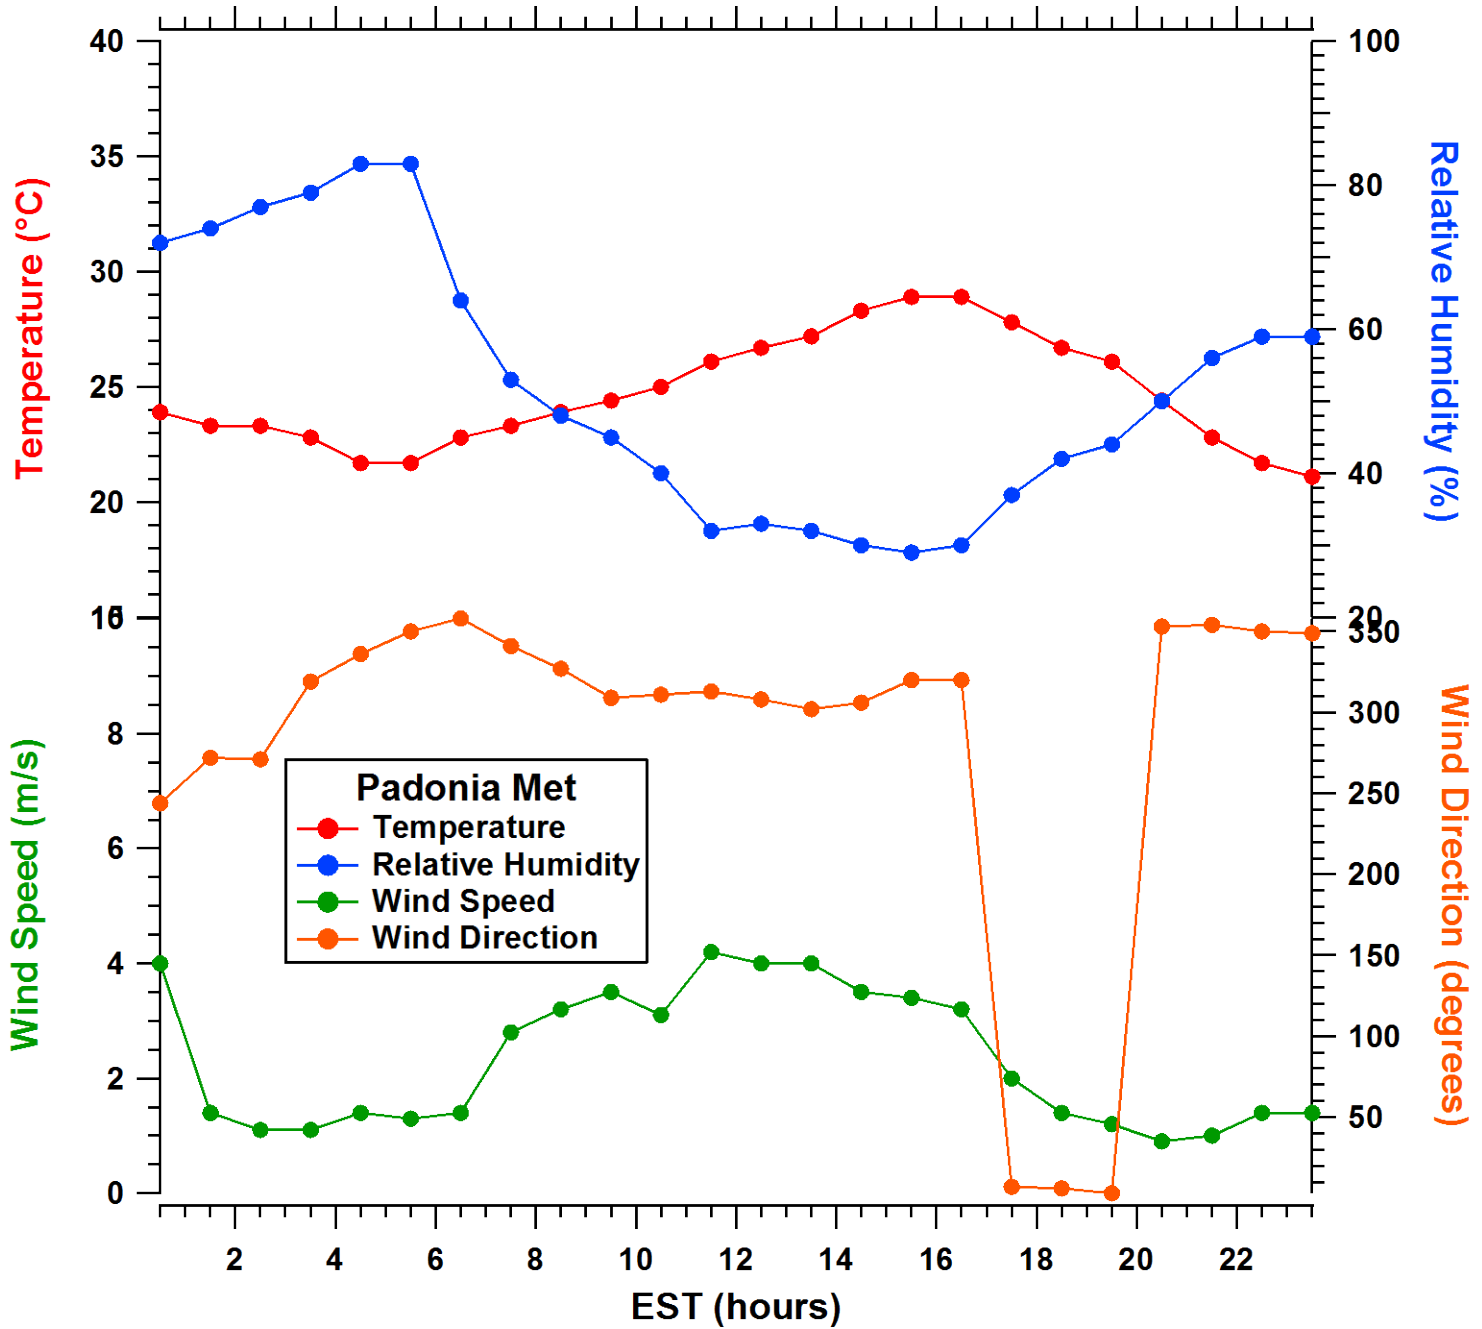

2011-06-29 MDE Ground Site Data Quick Look

All data are preliminary and subject to change