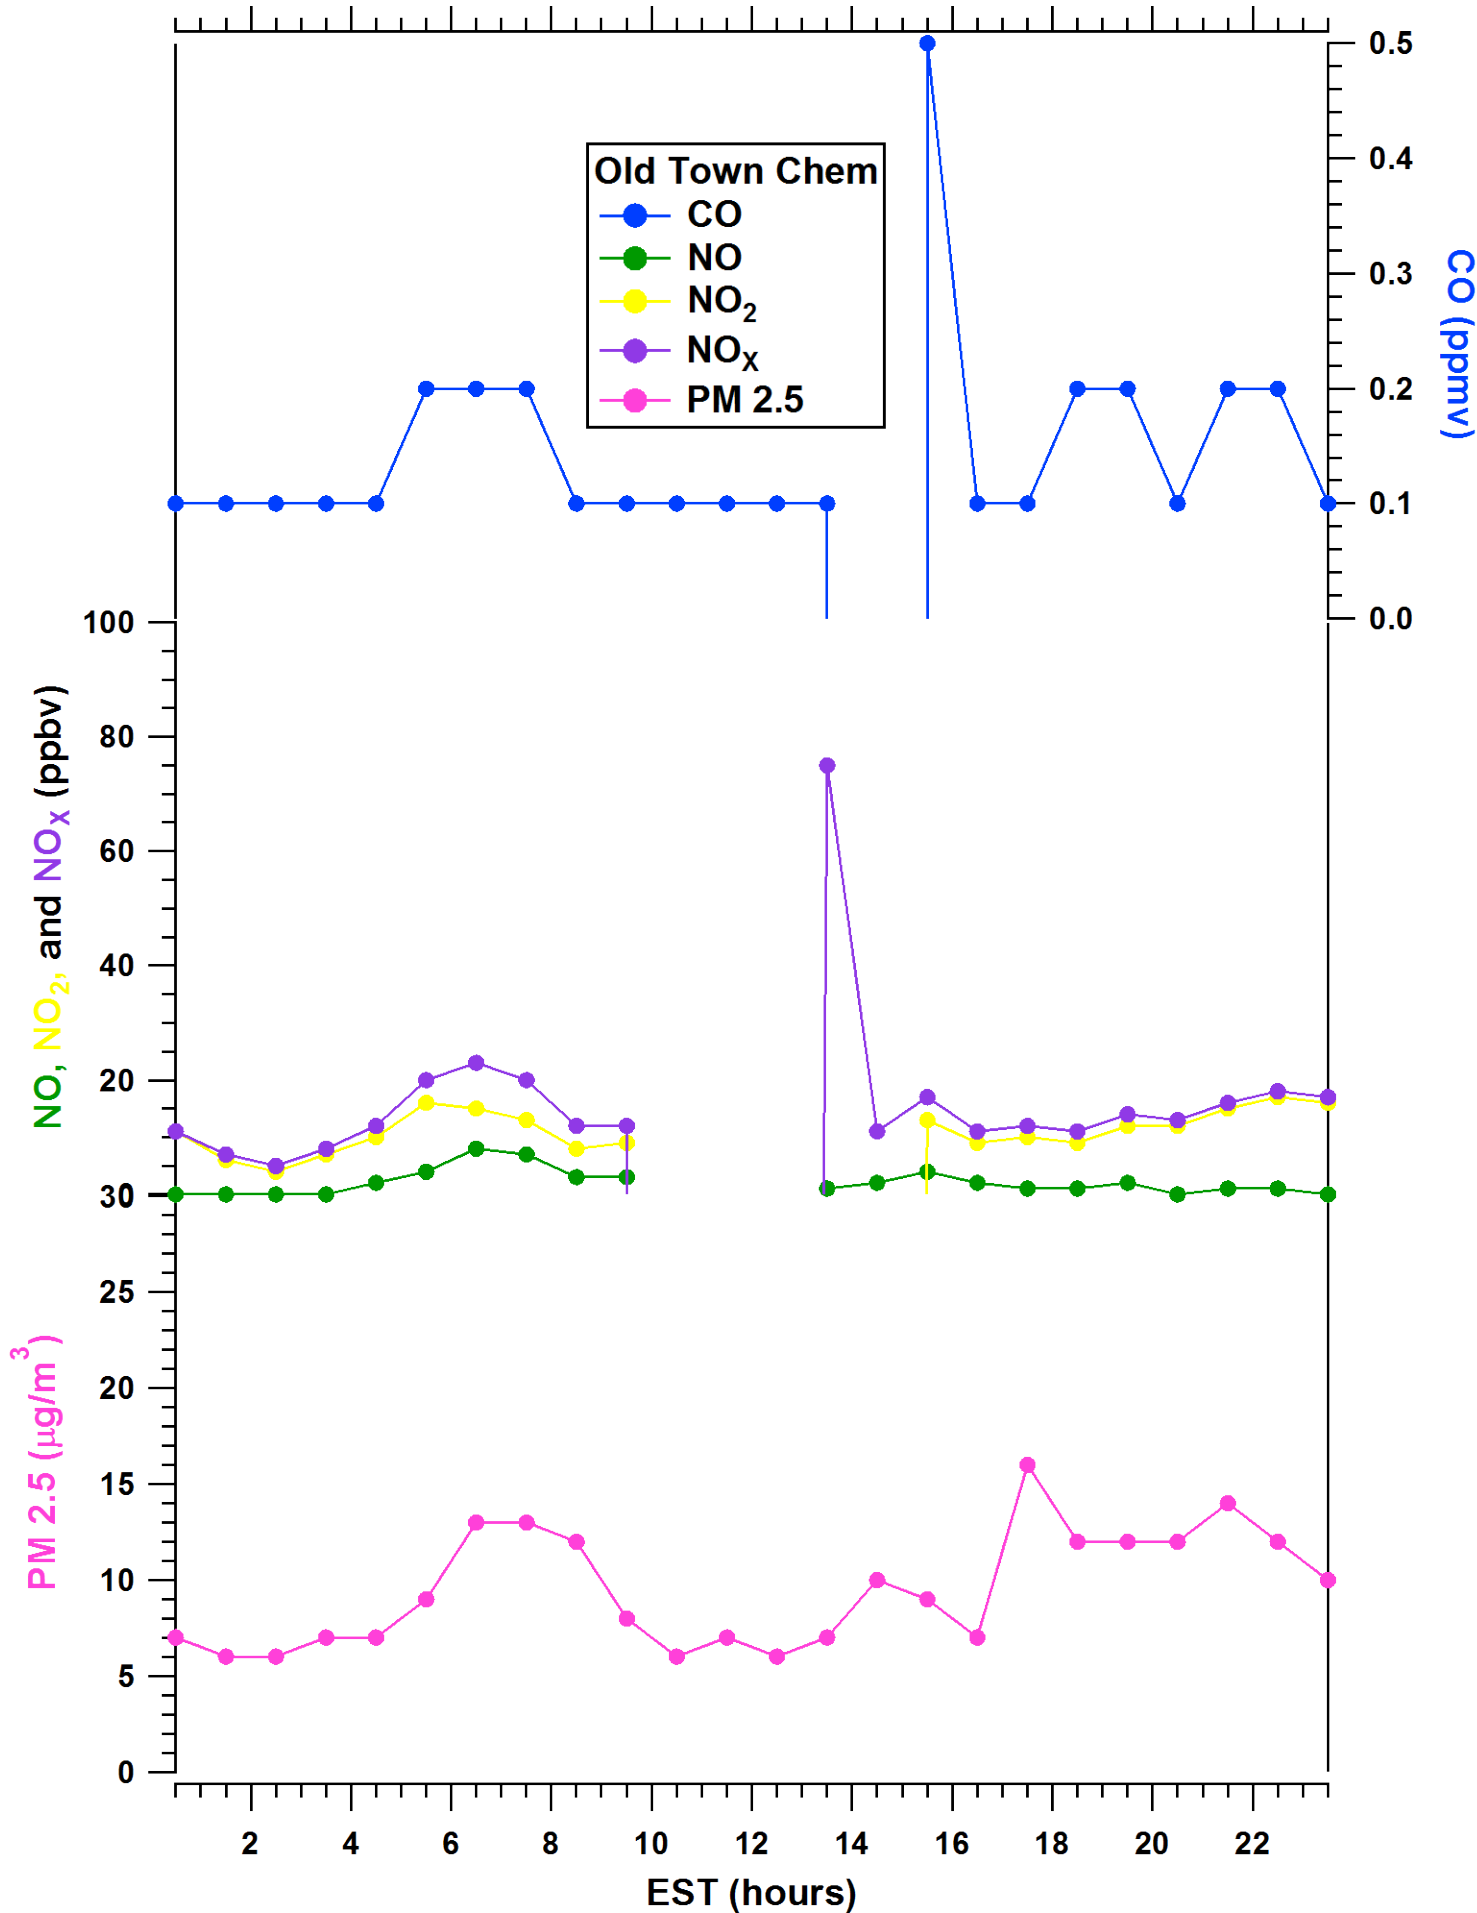

2011-06-29 MDE Ground Site Data Quick Look

All data are preliminary and subject to change