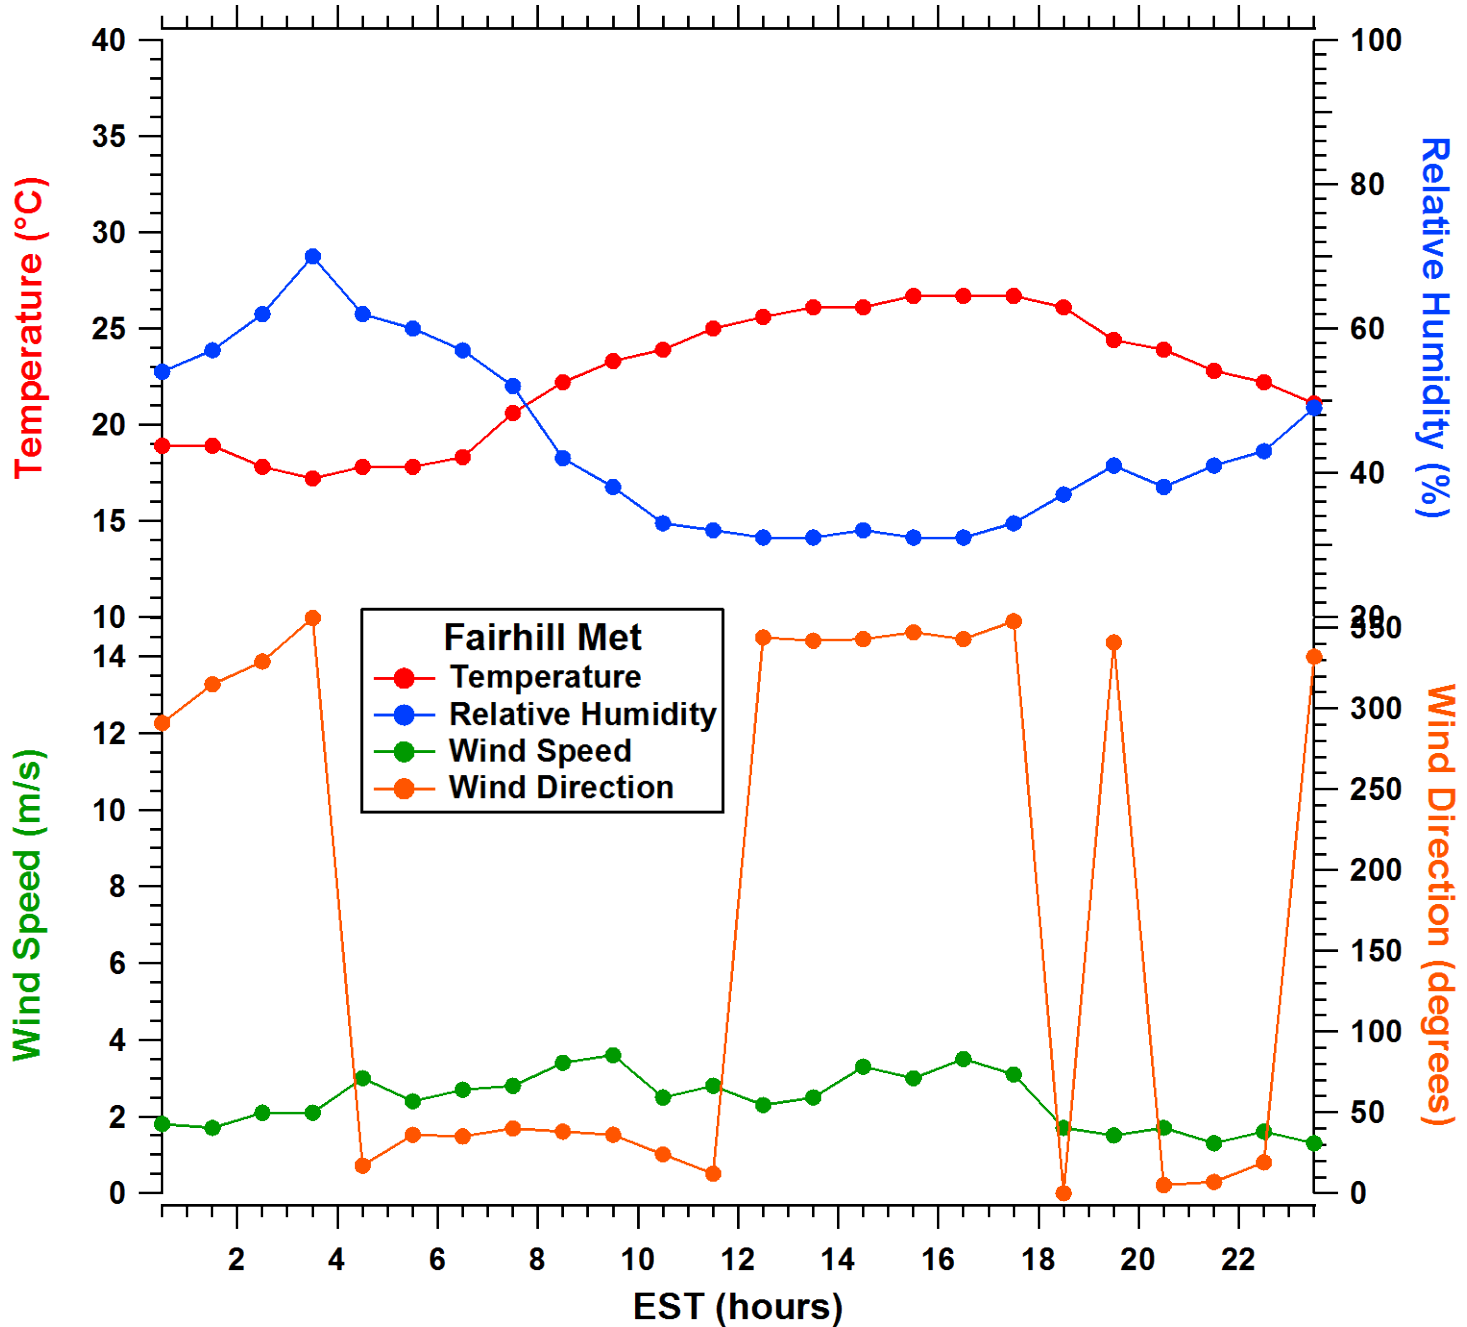

2011-06-30 MDE Ground Site Data Quick Look

All data are preliminary and subject to change