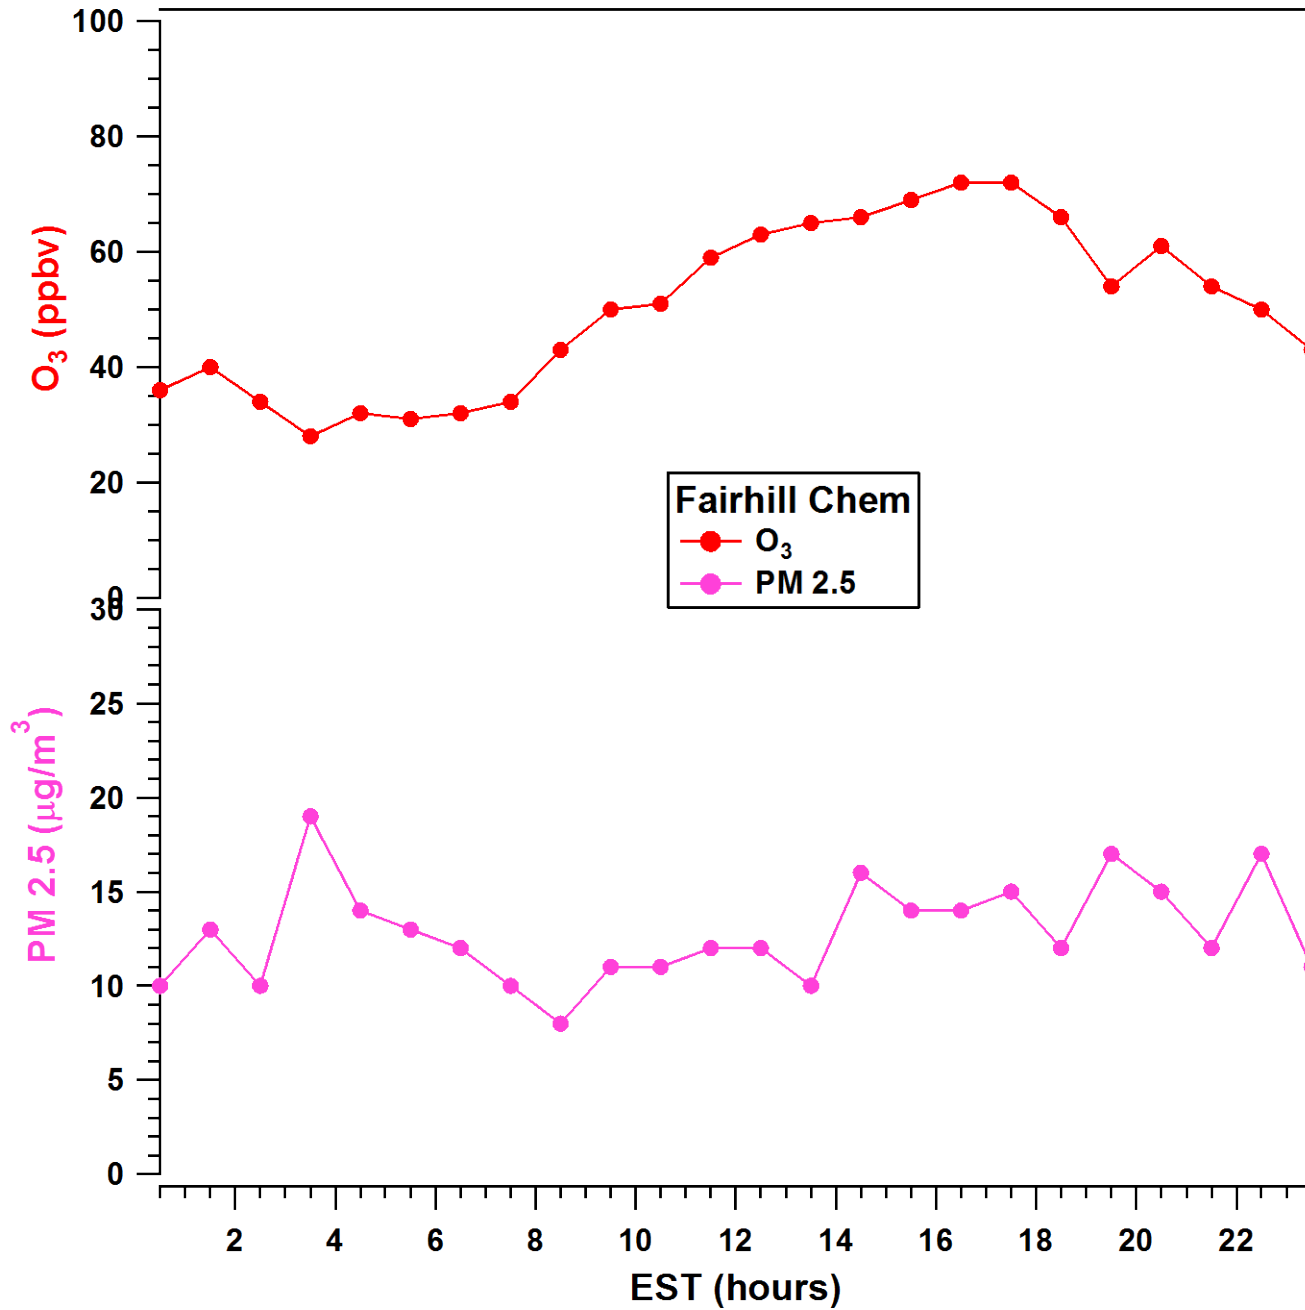

2011-06-30 MDE Ground Site Data Quick Look

All data are preliminary and subject to change

2011-06-30 MDE Ground Site Data Quick Look

All data are preliminary and subject to change

2011-06-30 MDE Ground Site Data Quick Look