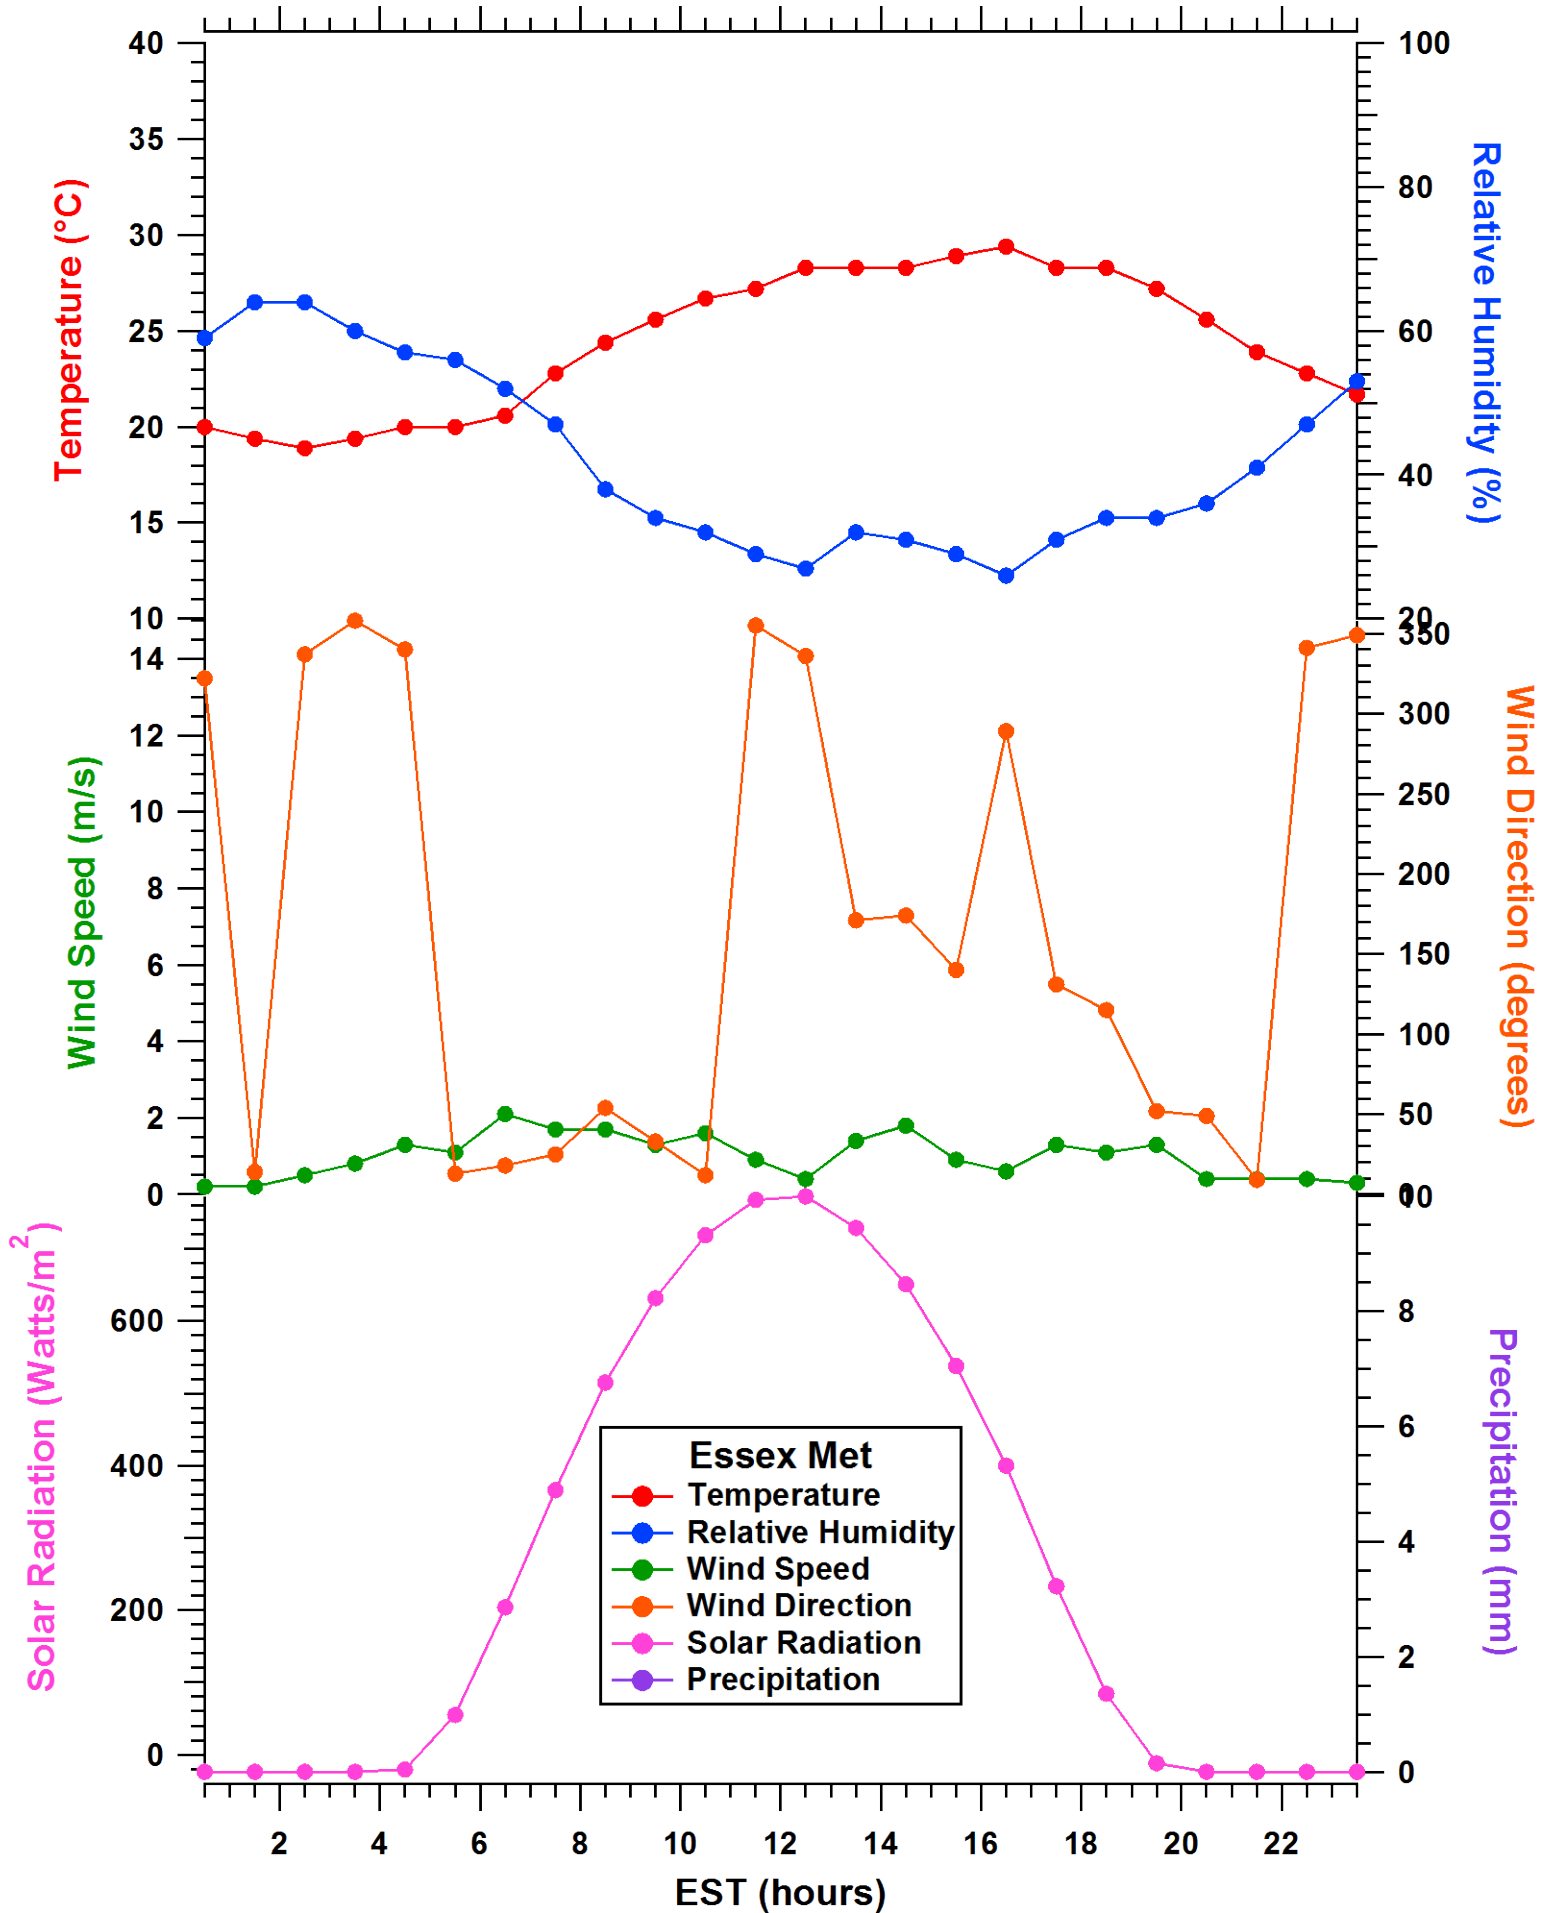

2011-07-01 MDE Ground Site Data Quick Look

All data are preliminary and subject to change

2011-06-30 MDE Ground Site Data Quick Look

All data are preliminary and subject to change

2011-06-30 MDE Ground Site Data Quick Look

All data are preliminary and subject to change

2011-06-30 MDE Ground Site Data Quick Look

All data are preliminary and subject to change

2011-06-30 MDE Ground Site Data Quick Look

All data are preliminary and subject to change

2011-06-30 MDE Ground Site Data Quick Look

All data are preliminary and subject to change

2011-06-30 MDE Ground Site Data Quick Look

All data are preliminary and subject to change

2011-06-30 MDE Ground Site Data Quick Look