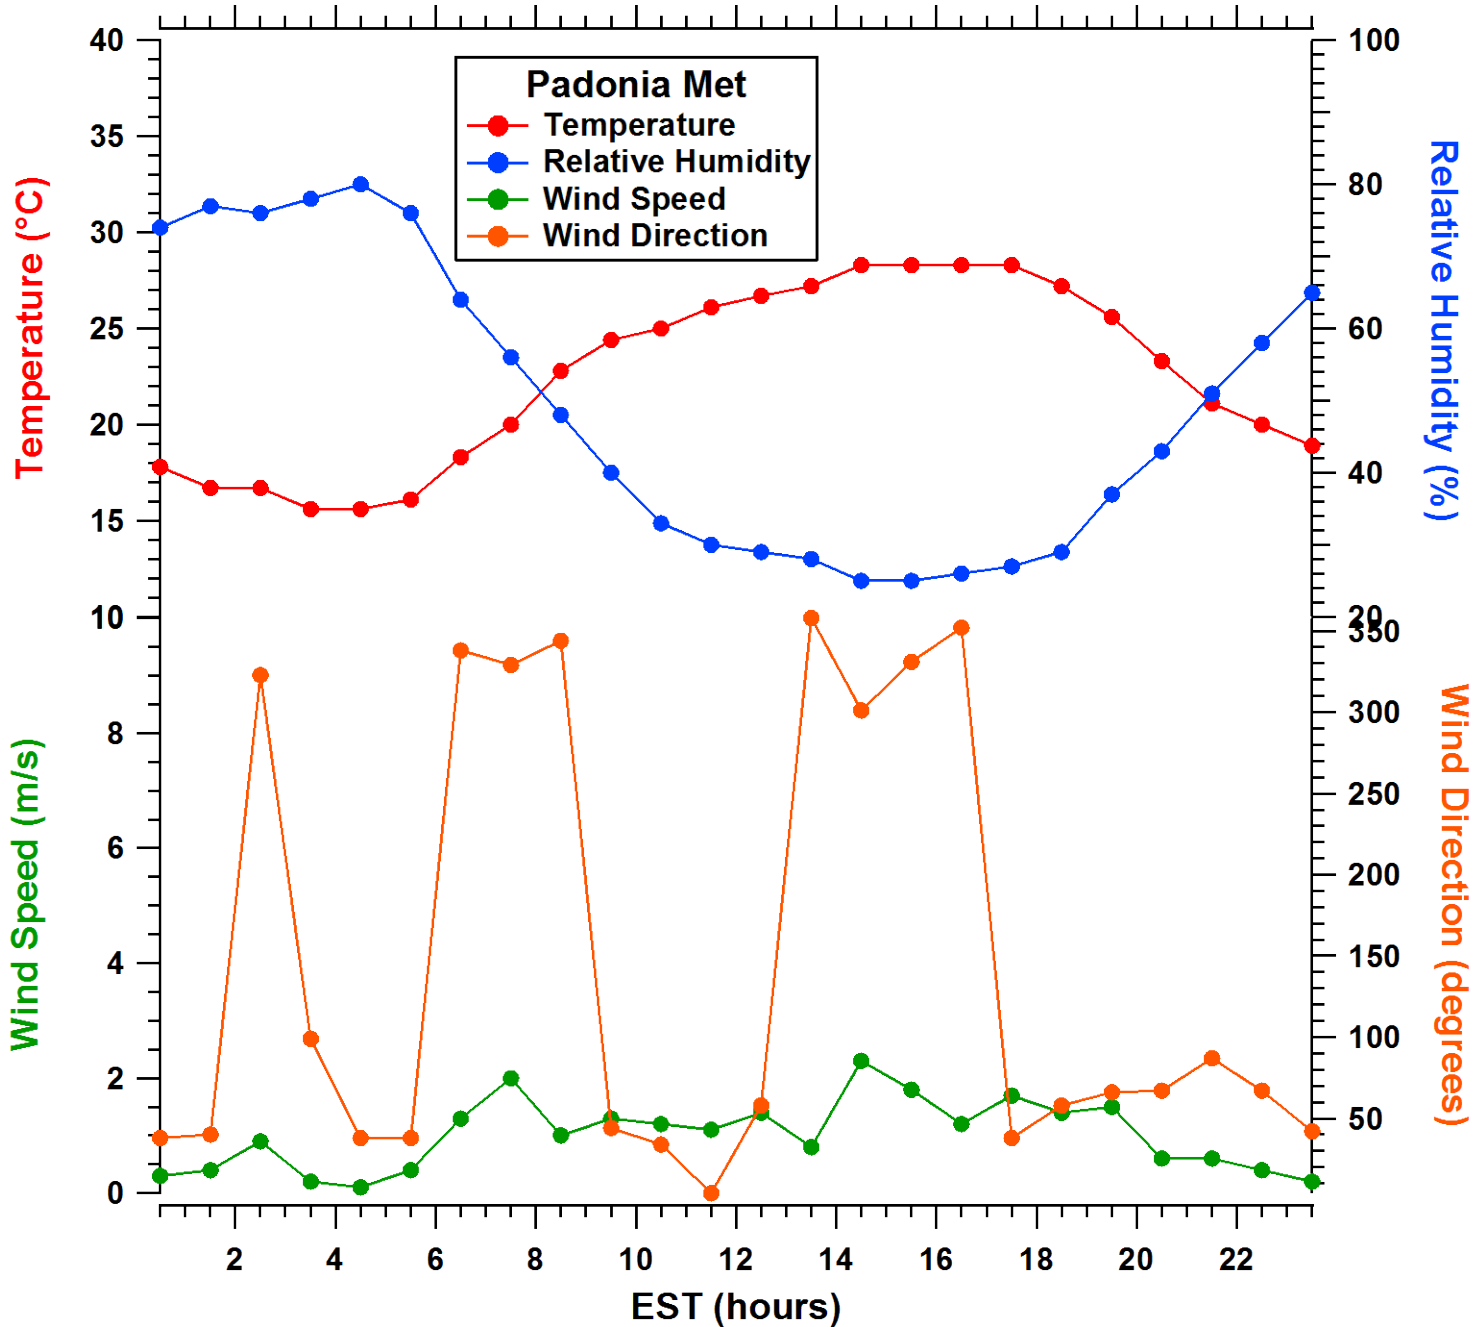

2011-06-30 MDE Ground Site Data Quick Look

All data are preliminary and subject to change