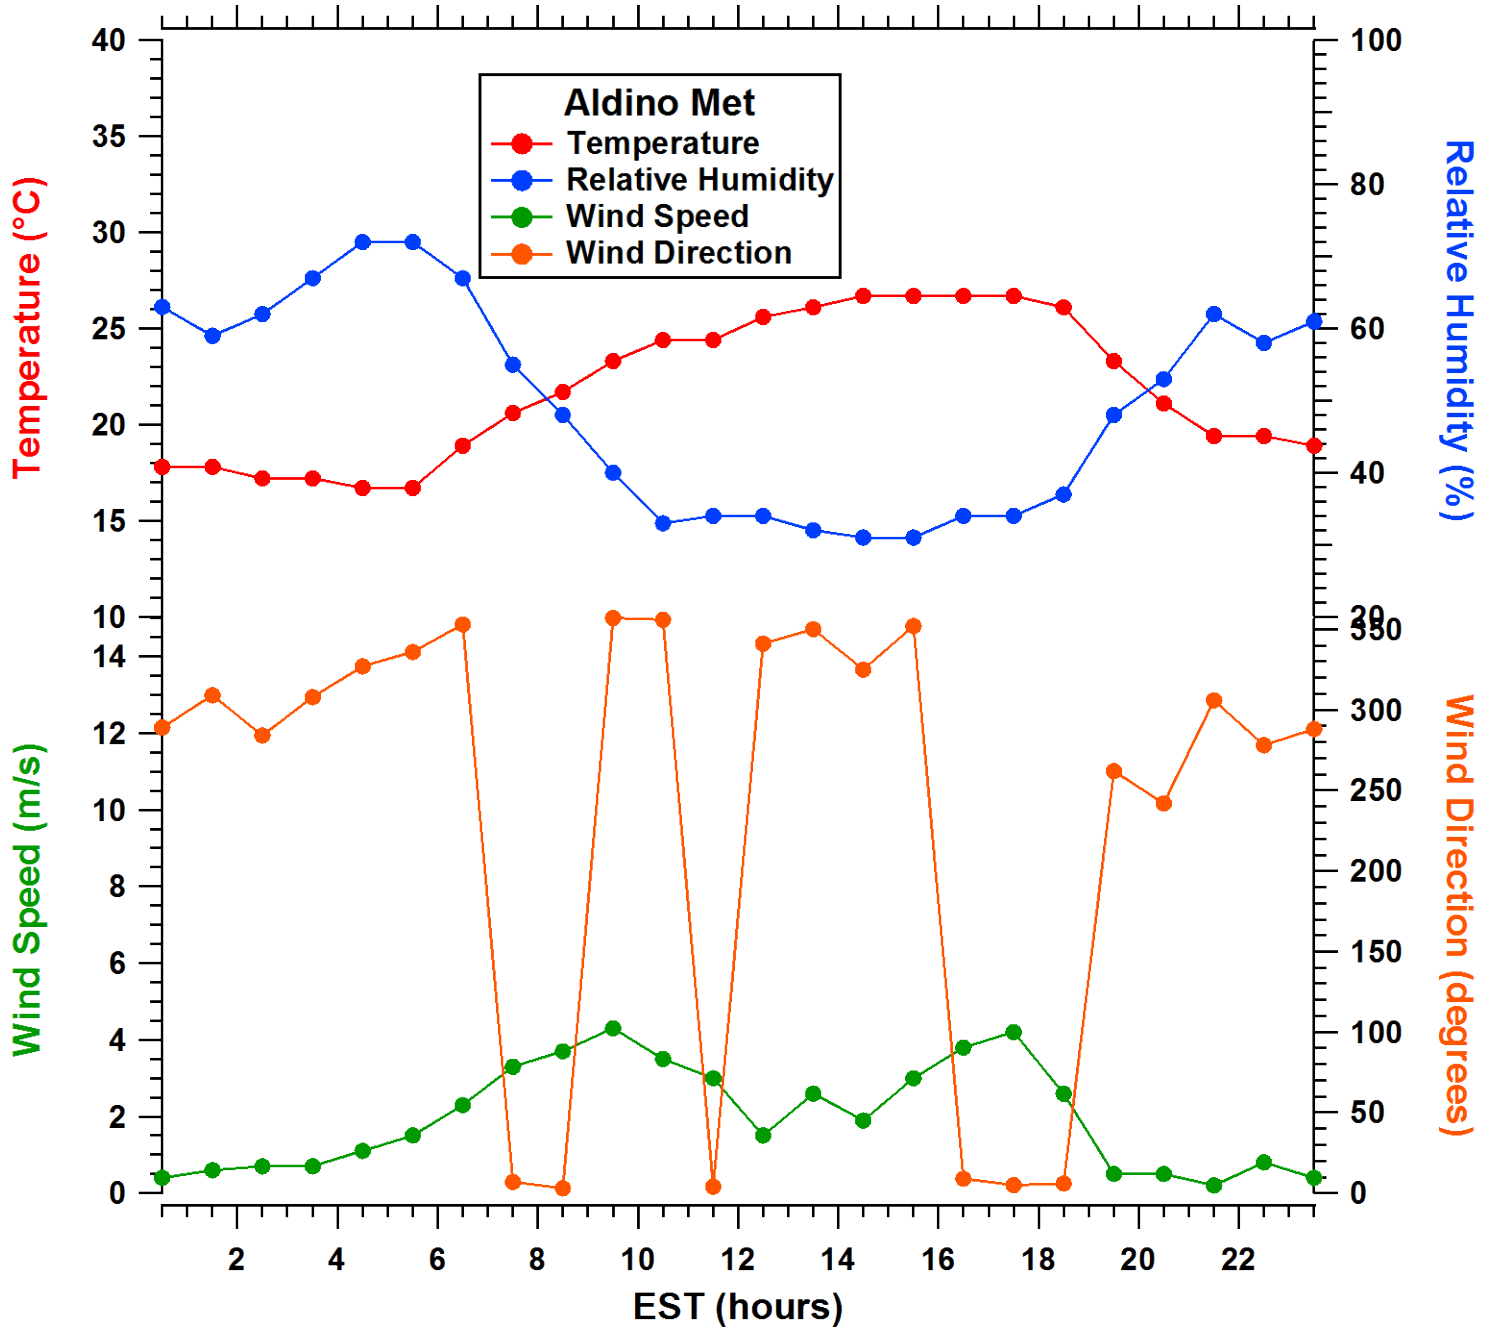

2011-07-01 MDE Ground Site Data Quick Look

All data are preliminary and subject to change

2011-06-30 MDE Ground Site Data Quick Look

All data are preliminary and subject to change

2011-06-30 MDE Ground Site Data Quick Look