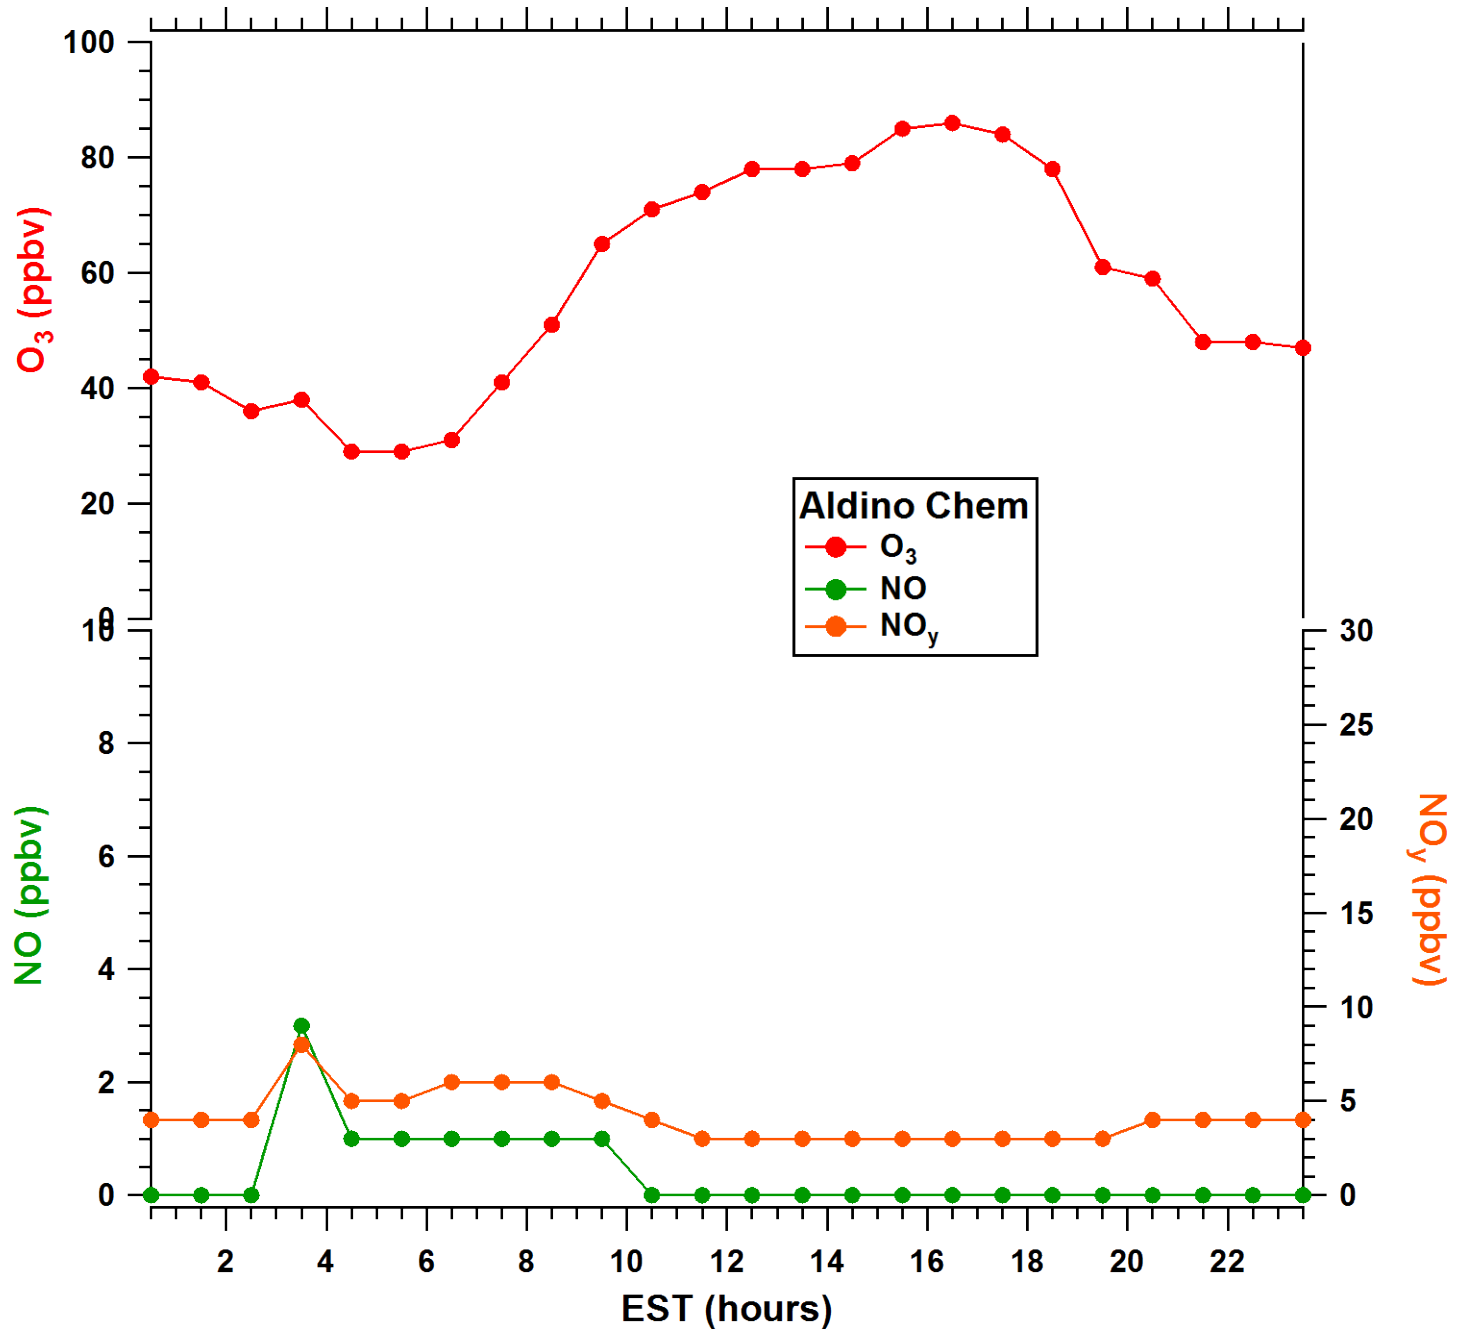

2011-07-01 MDE Ground Site Data Quick Look

All data are preliminary and subject to change

2011-06-30 MDE Ground Site Data Quick Look

All data are preliminary and subject to change

2011-06-30 MDE Ground Site Data Quick Look

All data are preliminary and subject to change

2011-06-30 MDE Ground Site Data Quick Look

All data are preliminary and subject to change

2011-06-30 MDE Ground Site Data Quick Look

All data are preliminary and subject to change

2011-06-30 MDE Ground Site Data Quick Look

All data are preliminary and subject to change

2011-06-30 MDE Ground Site Data Quick Look

All data are preliminary and subject to change

2011-06-30 MDE Ground Site Data Quick Look