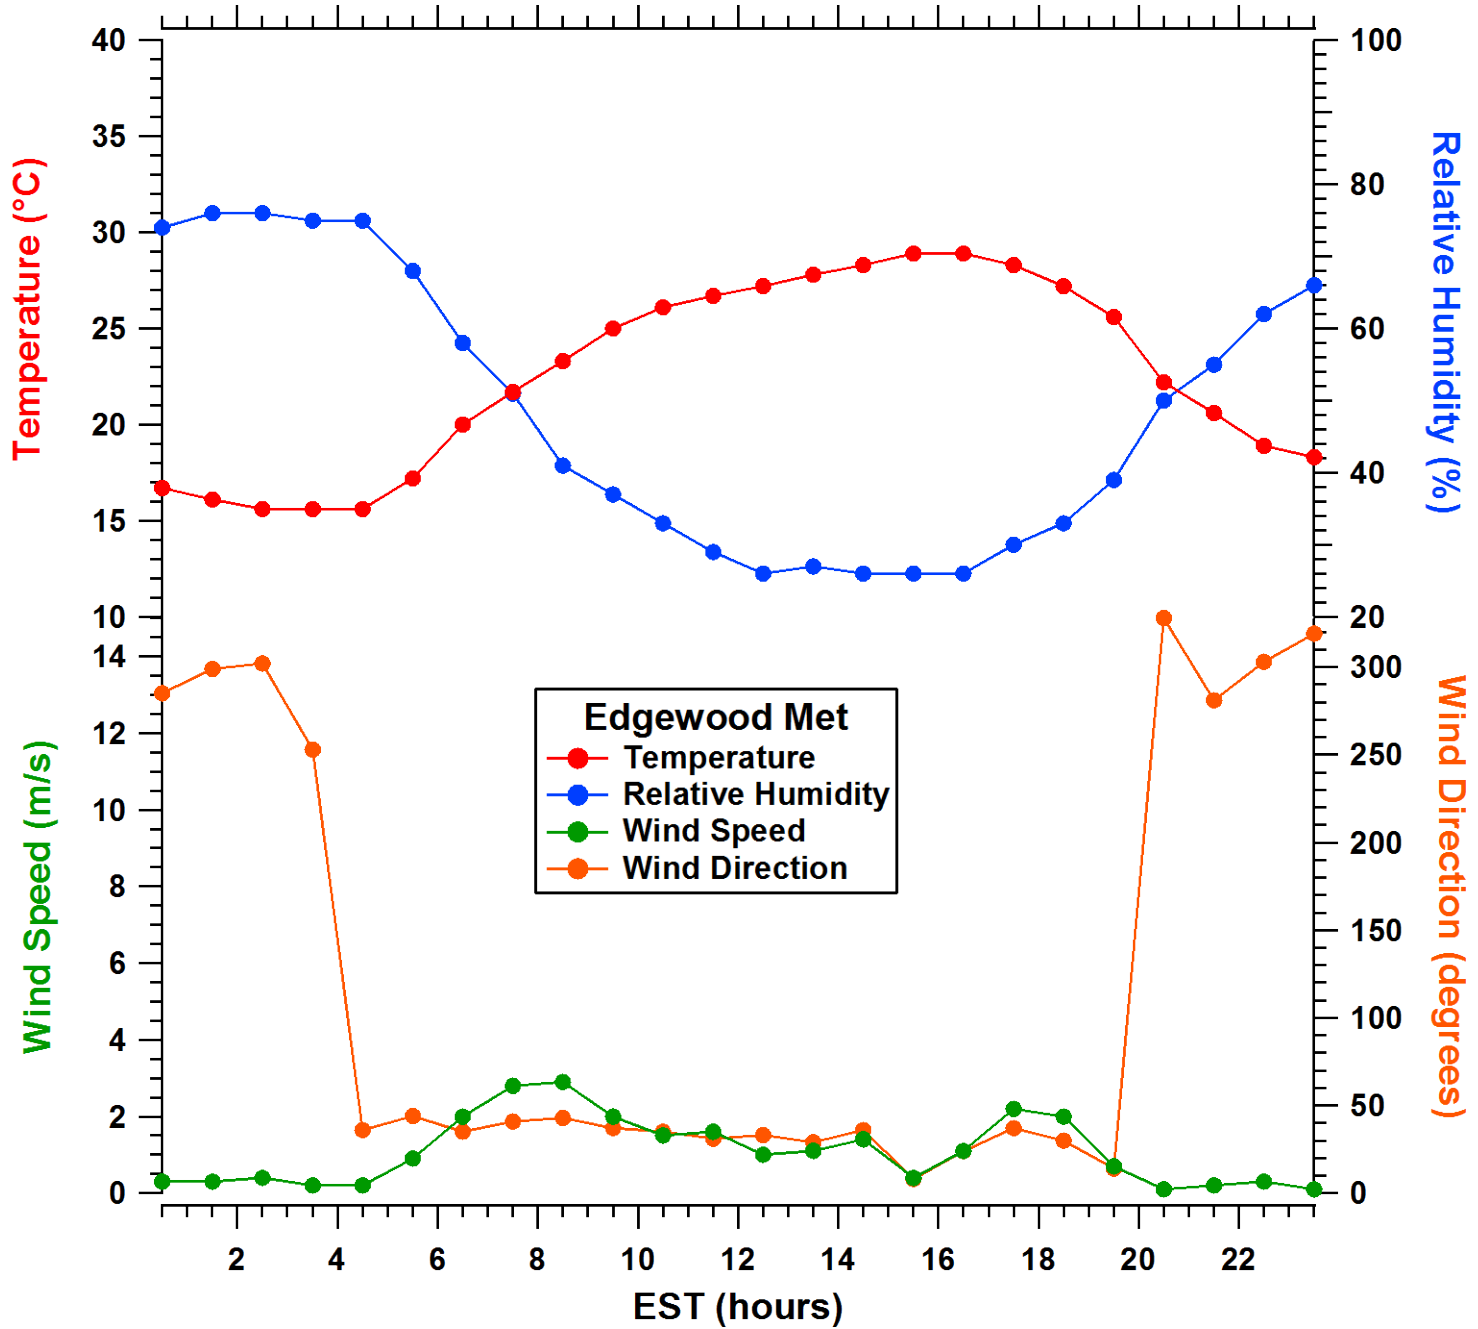

2011-07-01 MDE Ground Site Data Quick Look

All data are preliminary and subject to change

2011-06-30 MDE Ground Site Data Quick Look

All data are preliminary and subject to change

2011-06-30 MDE Ground Site Data Quick Look