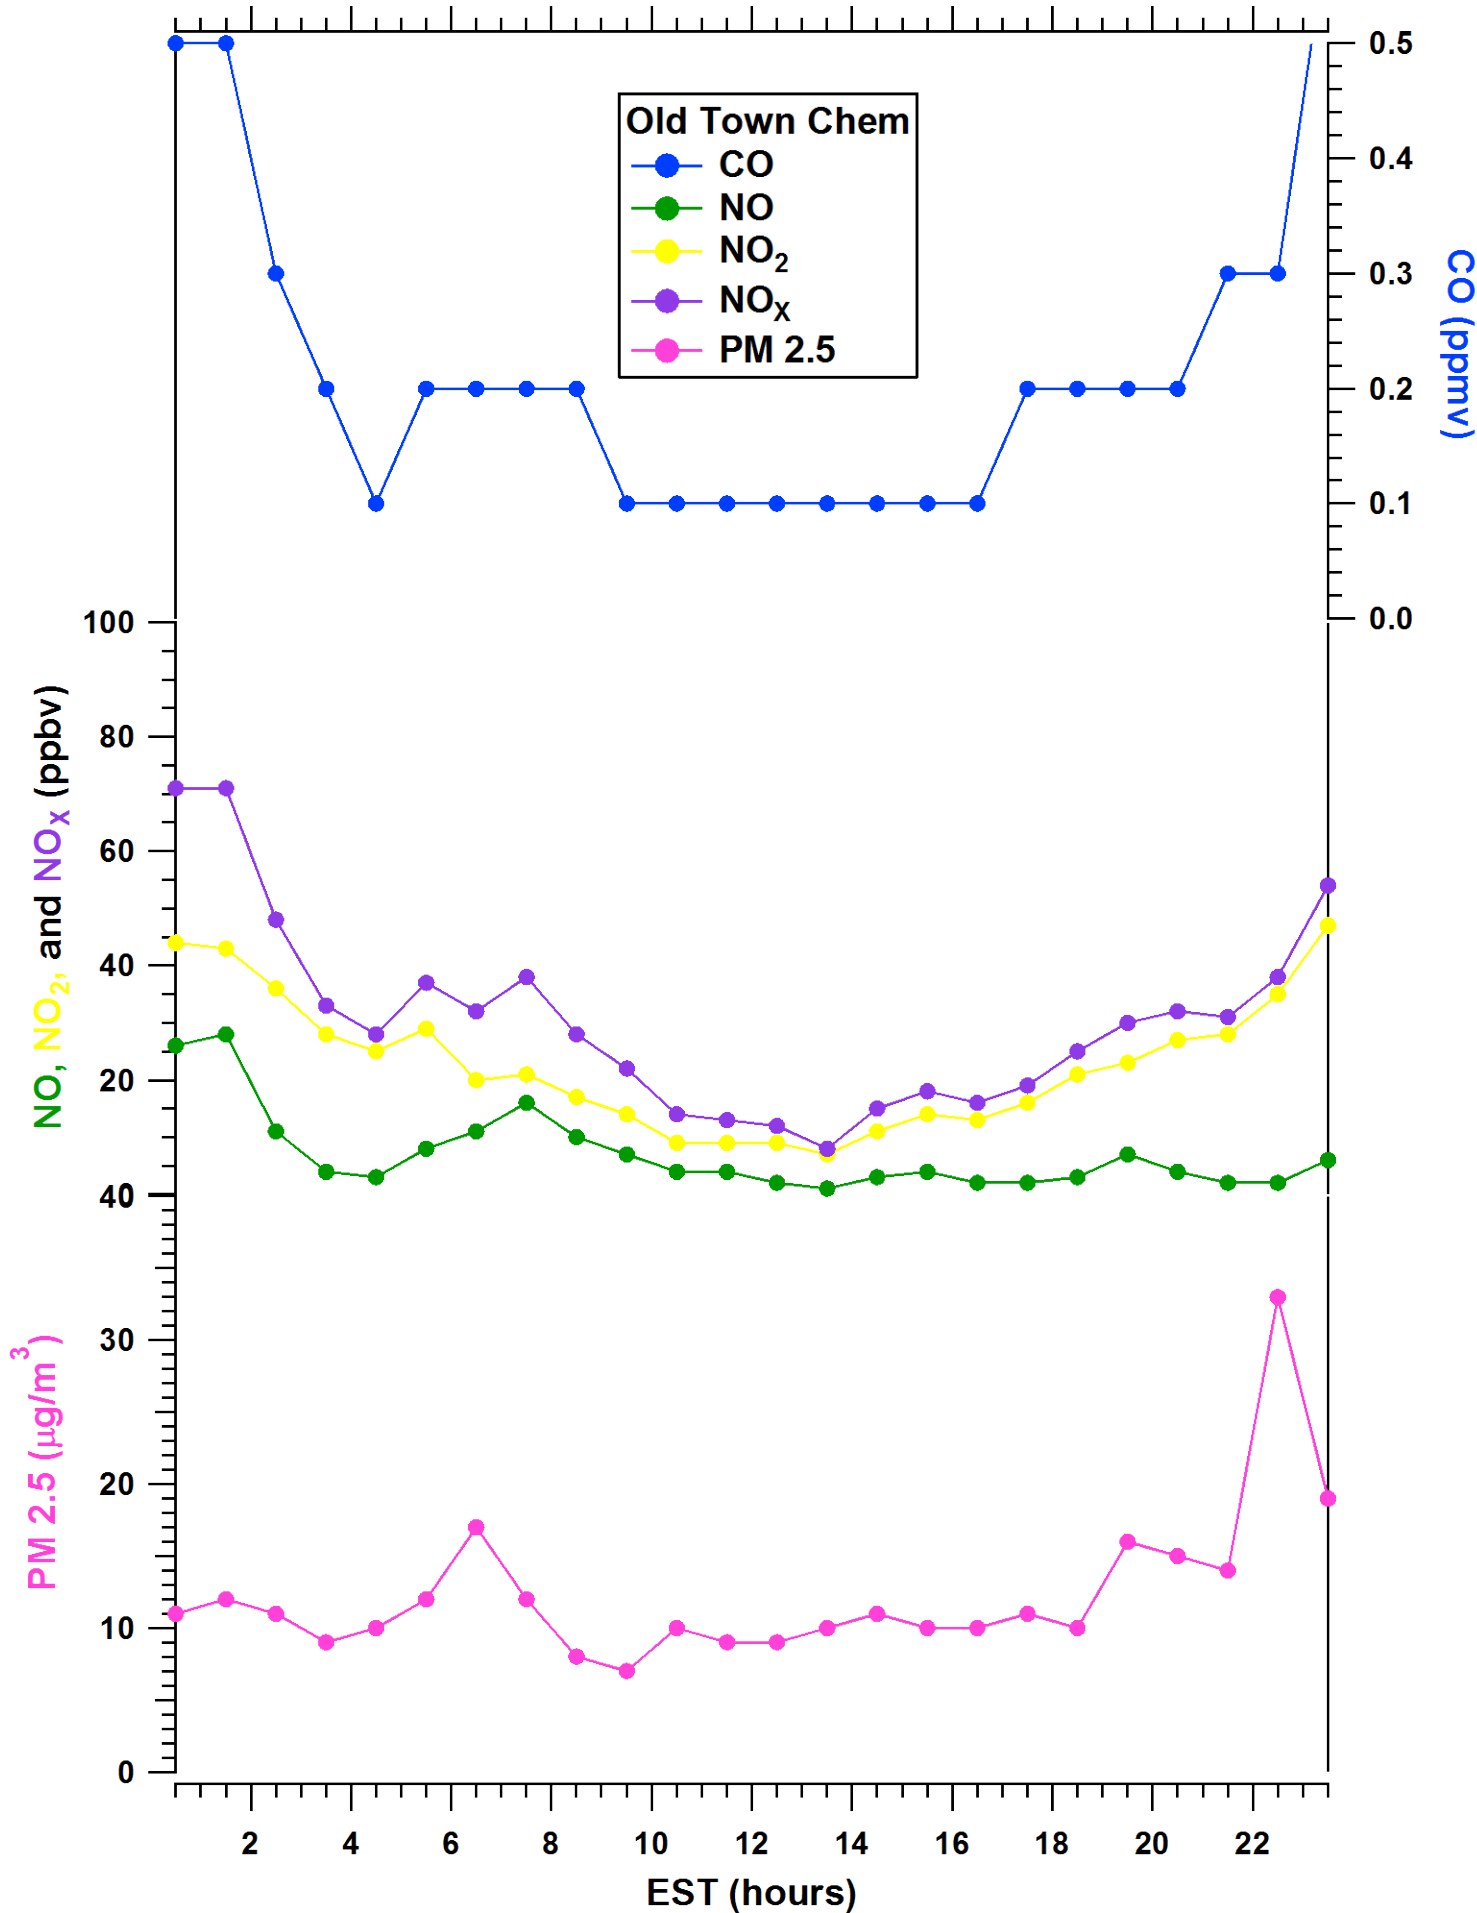

2011-07-01 MDE Ground Site Data Quick Look

All data are preliminary and subject to change

2011-06-30 MDE Ground Site Data Quick Look

All data are preliminary and subject to change

2011-06-30 MDE Ground Site Data Quick Look

2011-06-30 MDE Ground Site Data Quick Look

All data are preliminary and subject to change

2011-06-30 MDE Ground Site Data Quick Look

All data are preliminary and subject to change

2011-06-30 MDE Ground Site Data Quick Look

All data are preliminary and subject to change

2011-06-30 MDE Ground Site Data Quick Look

All data are preliminary and subject to change

2011-06-30 MDE Ground Site Data Quick Look

All data are preliminary and subject to change