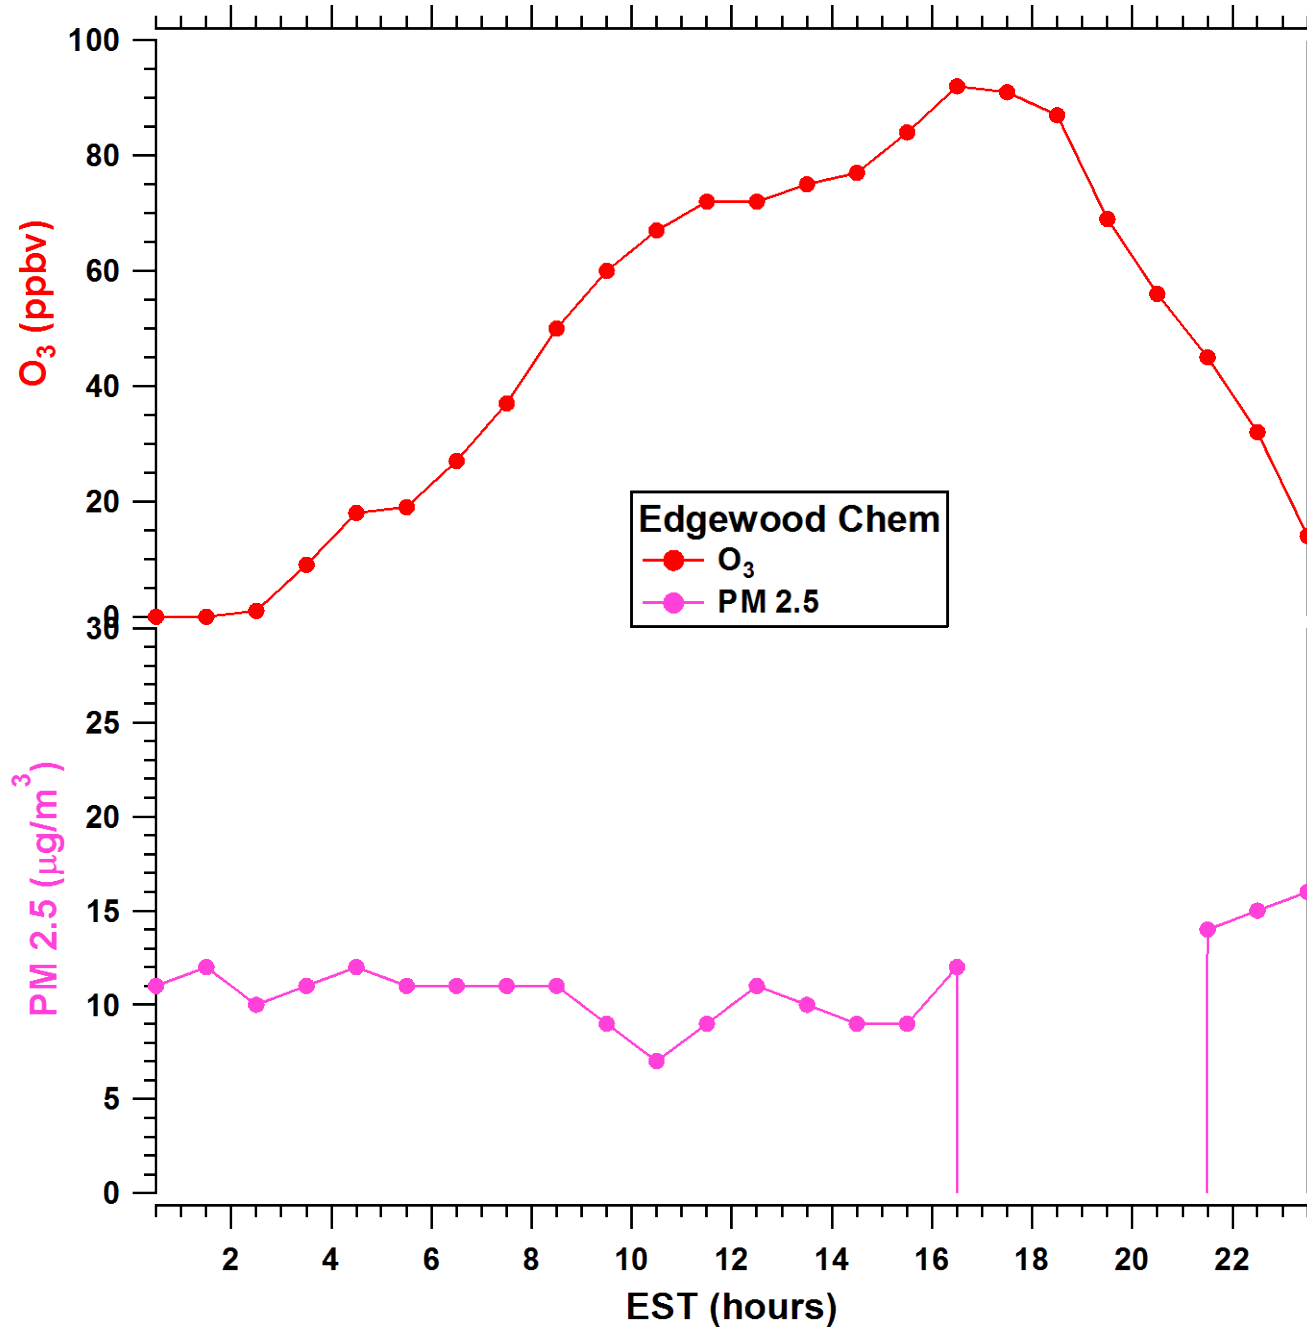

2011-07-01 MDE Ground Site Data Quick Look

All data are preliminary and subject to change

2011-06-30 MDE Ground Site Data Quick Look

All data are preliminary and subject to change

2011-06-30 MDE Ground Site Data Quick Look

All data are preliminary and subject to change

2011-06-30 MDE Ground Site Data Quick Look

All data are preliminary and subject to change

2011-06-30 MDE Ground Site Data Quick Look

All data are preliminary and subject to change

2011-06-30 MDE Ground Site Data Quick Look

All data are preliminary and subject to change

2011-06-30 MDE Ground Site Data Quick Look

All data are preliminary and subject to change

2011-06-30 MDE Ground Site Data Quick Look