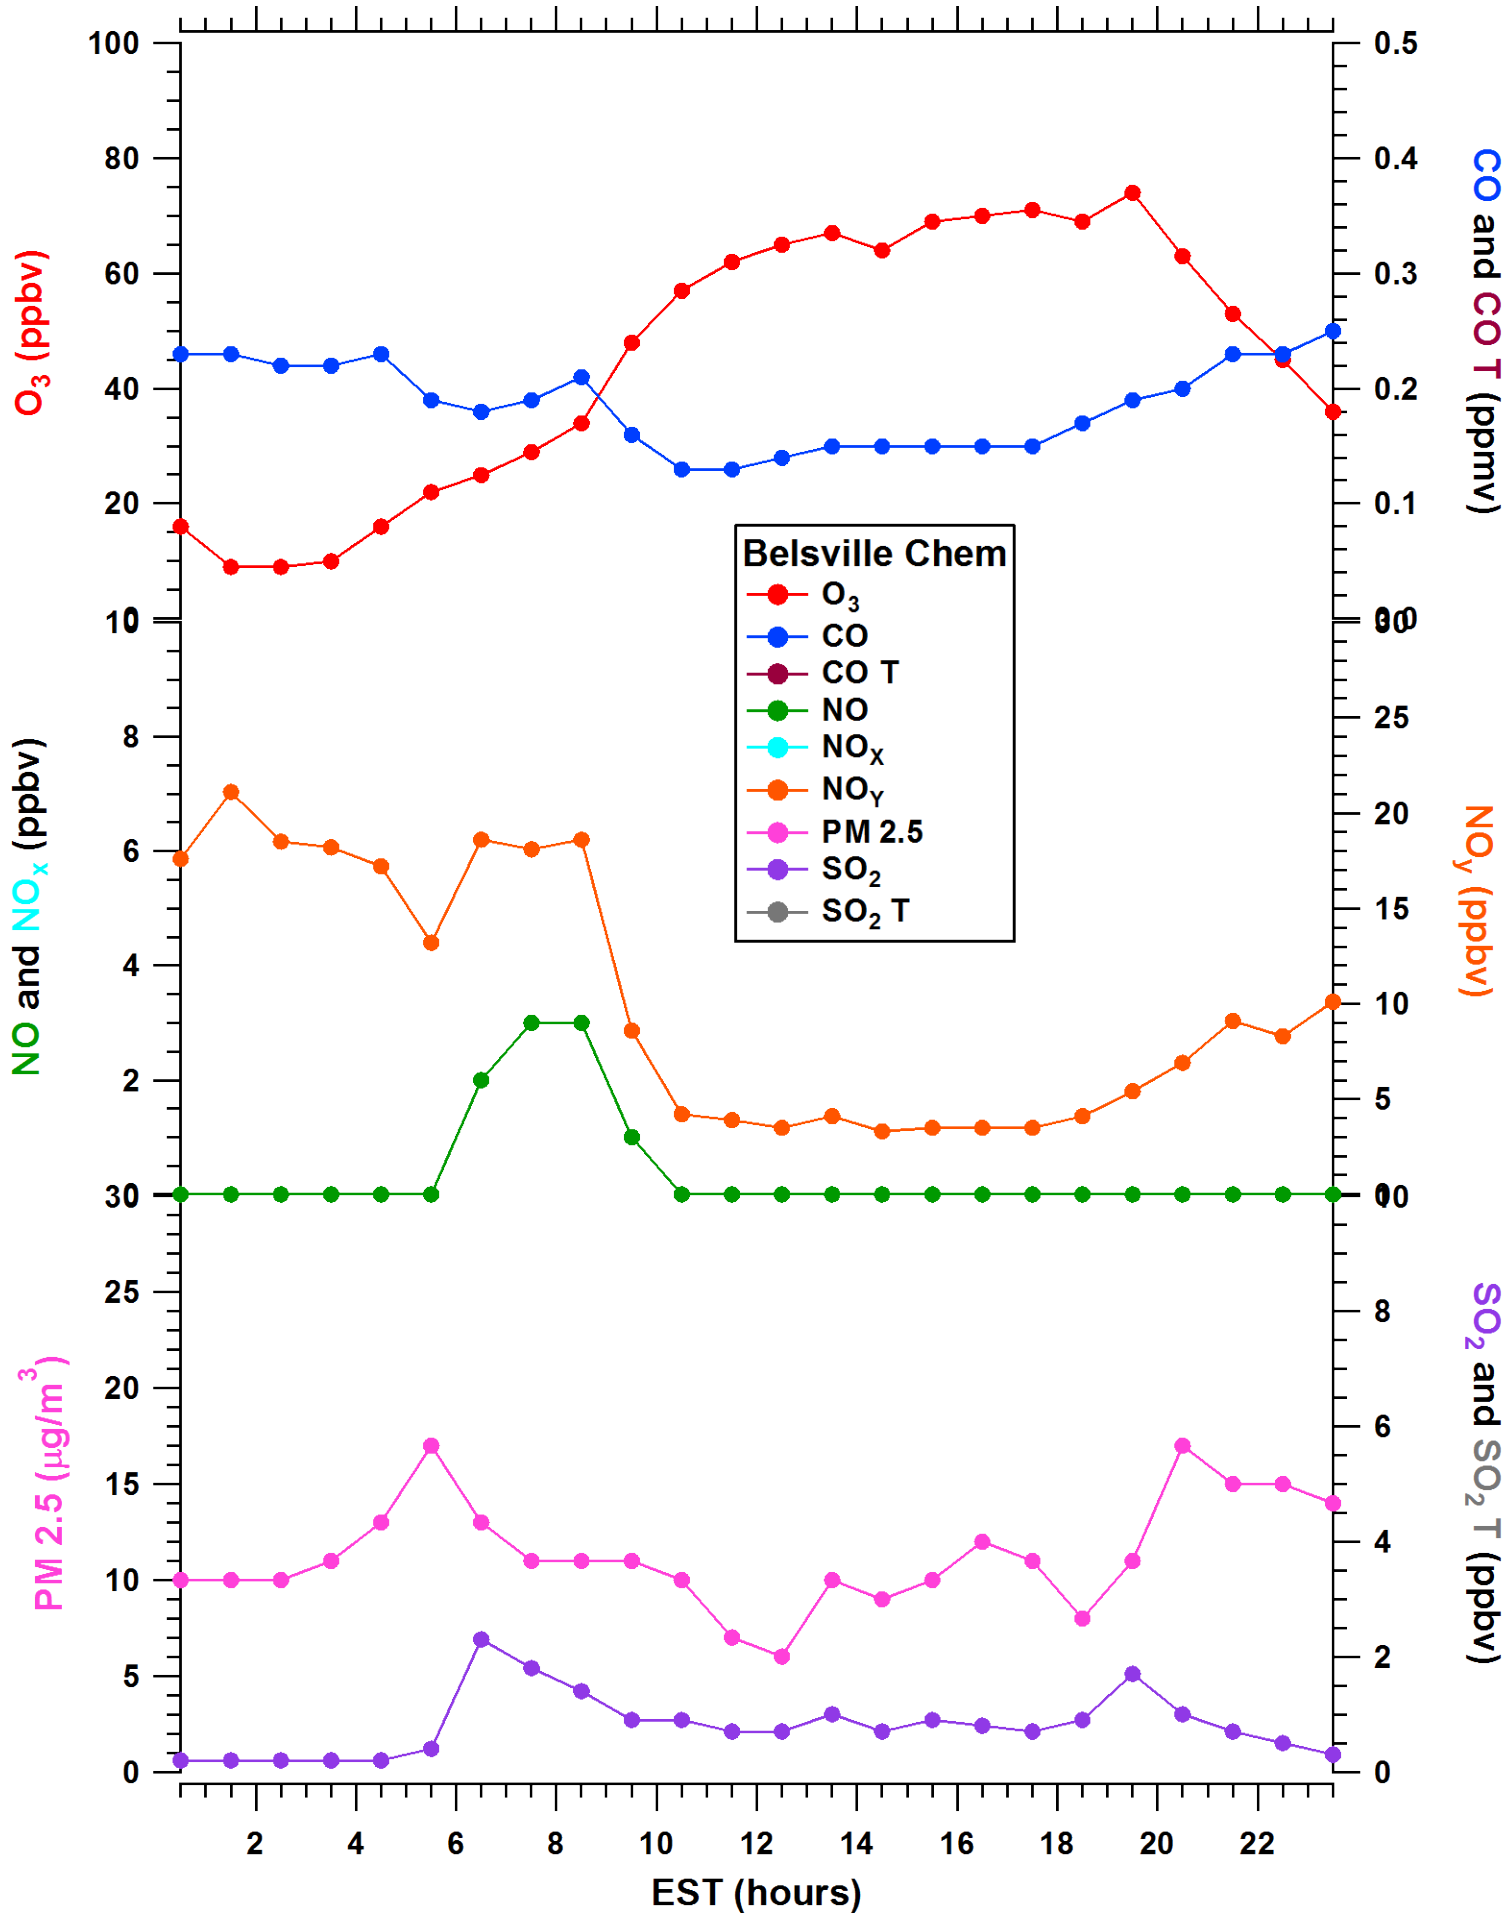

2011-07-01 MDE Ground Site Data Quick Look

All data are preliminary and subject to change

2011-06-30 MDE Ground Site Data Quick Look

All data are preliminary and subject to change

2011-06-30 MDE Ground Site Data Quick Look

All data are preliminary and subject to change

2011-06-30 MDE Ground Site Data Quick Look

All data are preliminary and subject to change

2011-06-30 MDE Ground Site Data Quick Look

All data are preliminary and subject to change

2011-06-30 MDE Ground Site Data Quick Look

All data are preliminary and subject to change

2011-06-30 MDE Ground Site Data Quick Look

All data are preliminary and subject to change

2011-06-30 MDE Ground Site Data Quick Look