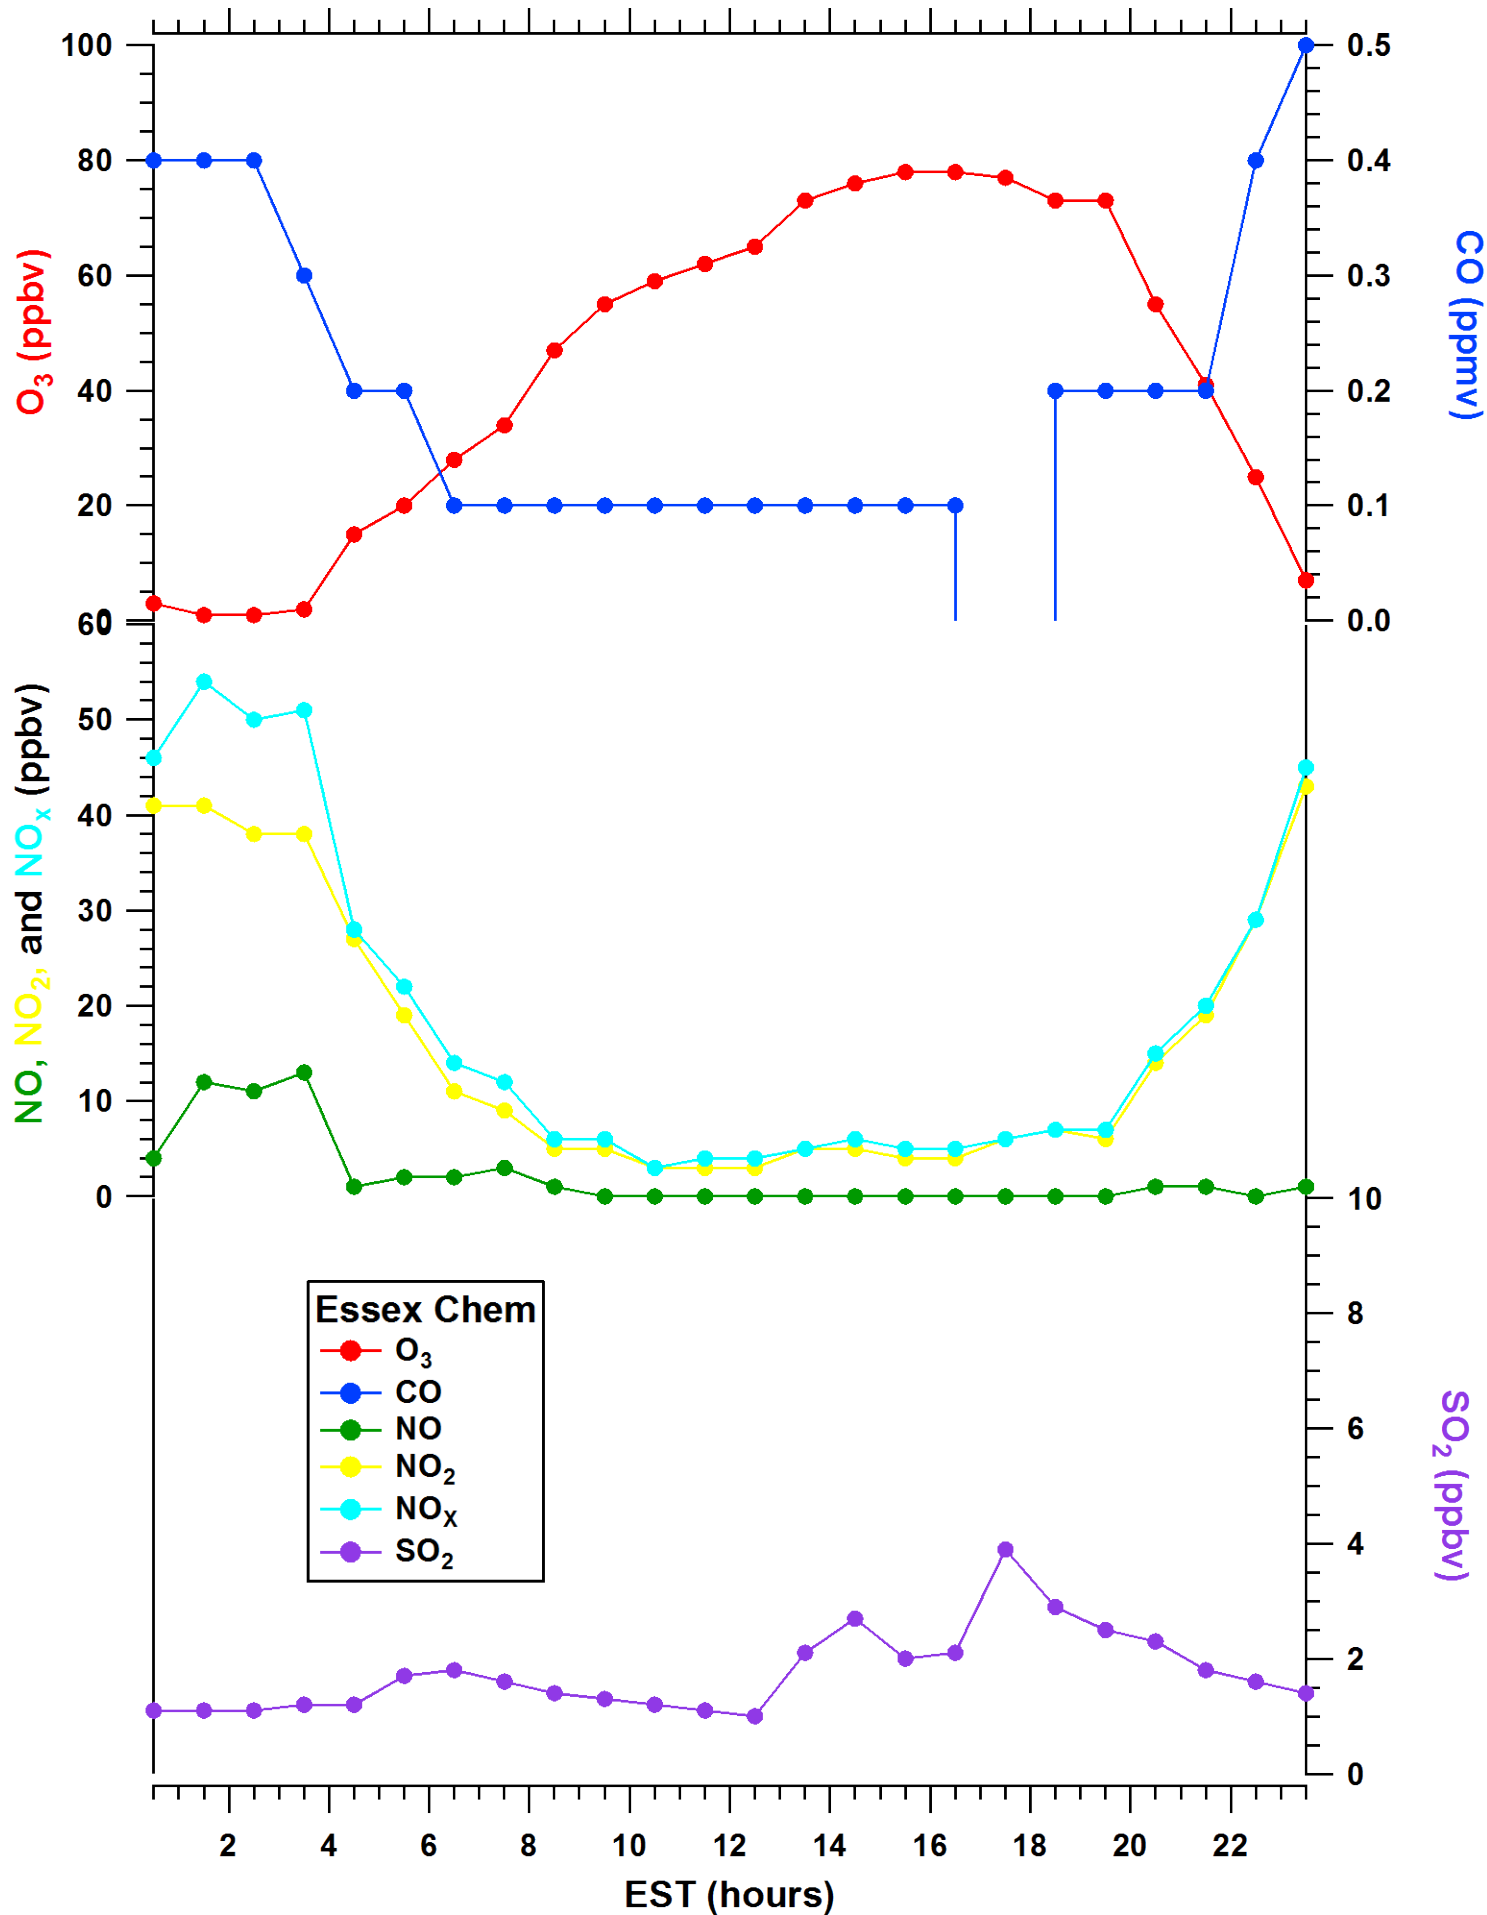

2011-07-01 MDE Ground Site Data Quick Look

All data are preliminary and subject to change

2011-06-30 MDE Ground Site Data Quick Look

All data are preliminary and subject to change

2011-06-30 MDE Ground Site Data Quick Look

All data are preliminary and subject to change

2011-06-30 MDE Ground Site Data Quick Look

All data are preliminary and subject to change

2011-06-30 MDE Ground Site Data Quick Look

All data are preliminary and subject to change

2011-06-30 MDE Ground Site Data Quick Look

All data are preliminary and subject to change

2011-06-30 MDE Ground Site Data Quick Look

All data are preliminary and subject to change

2011-06-30 MDE Ground Site Data Quick Look