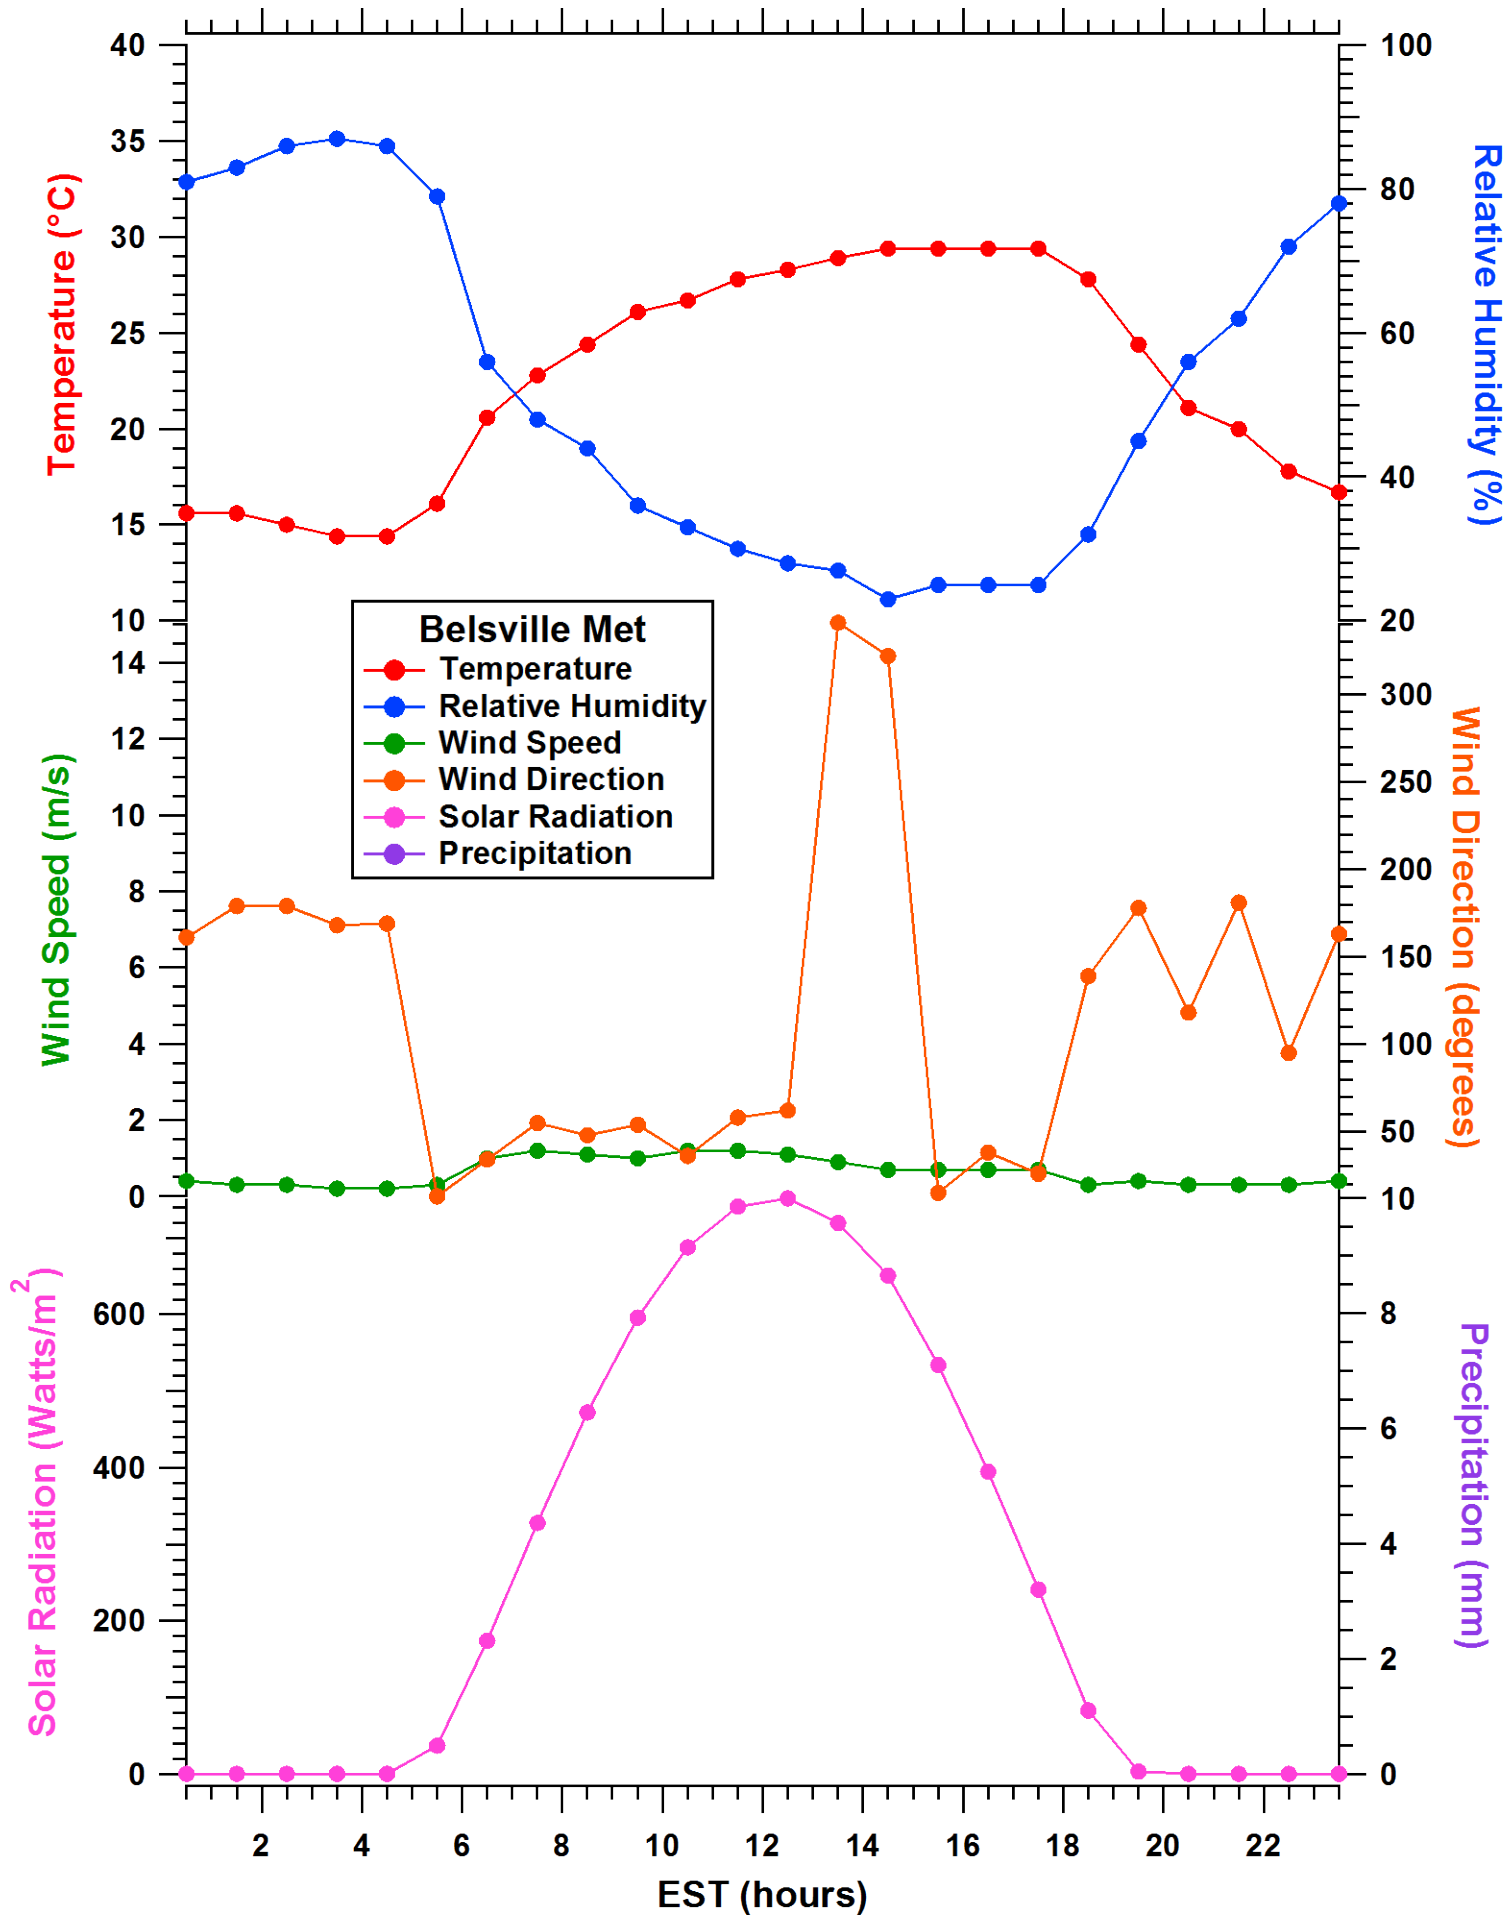

2011-06-30 MDE Ground Site Data Quick Look

All data are preliminary and subject to change