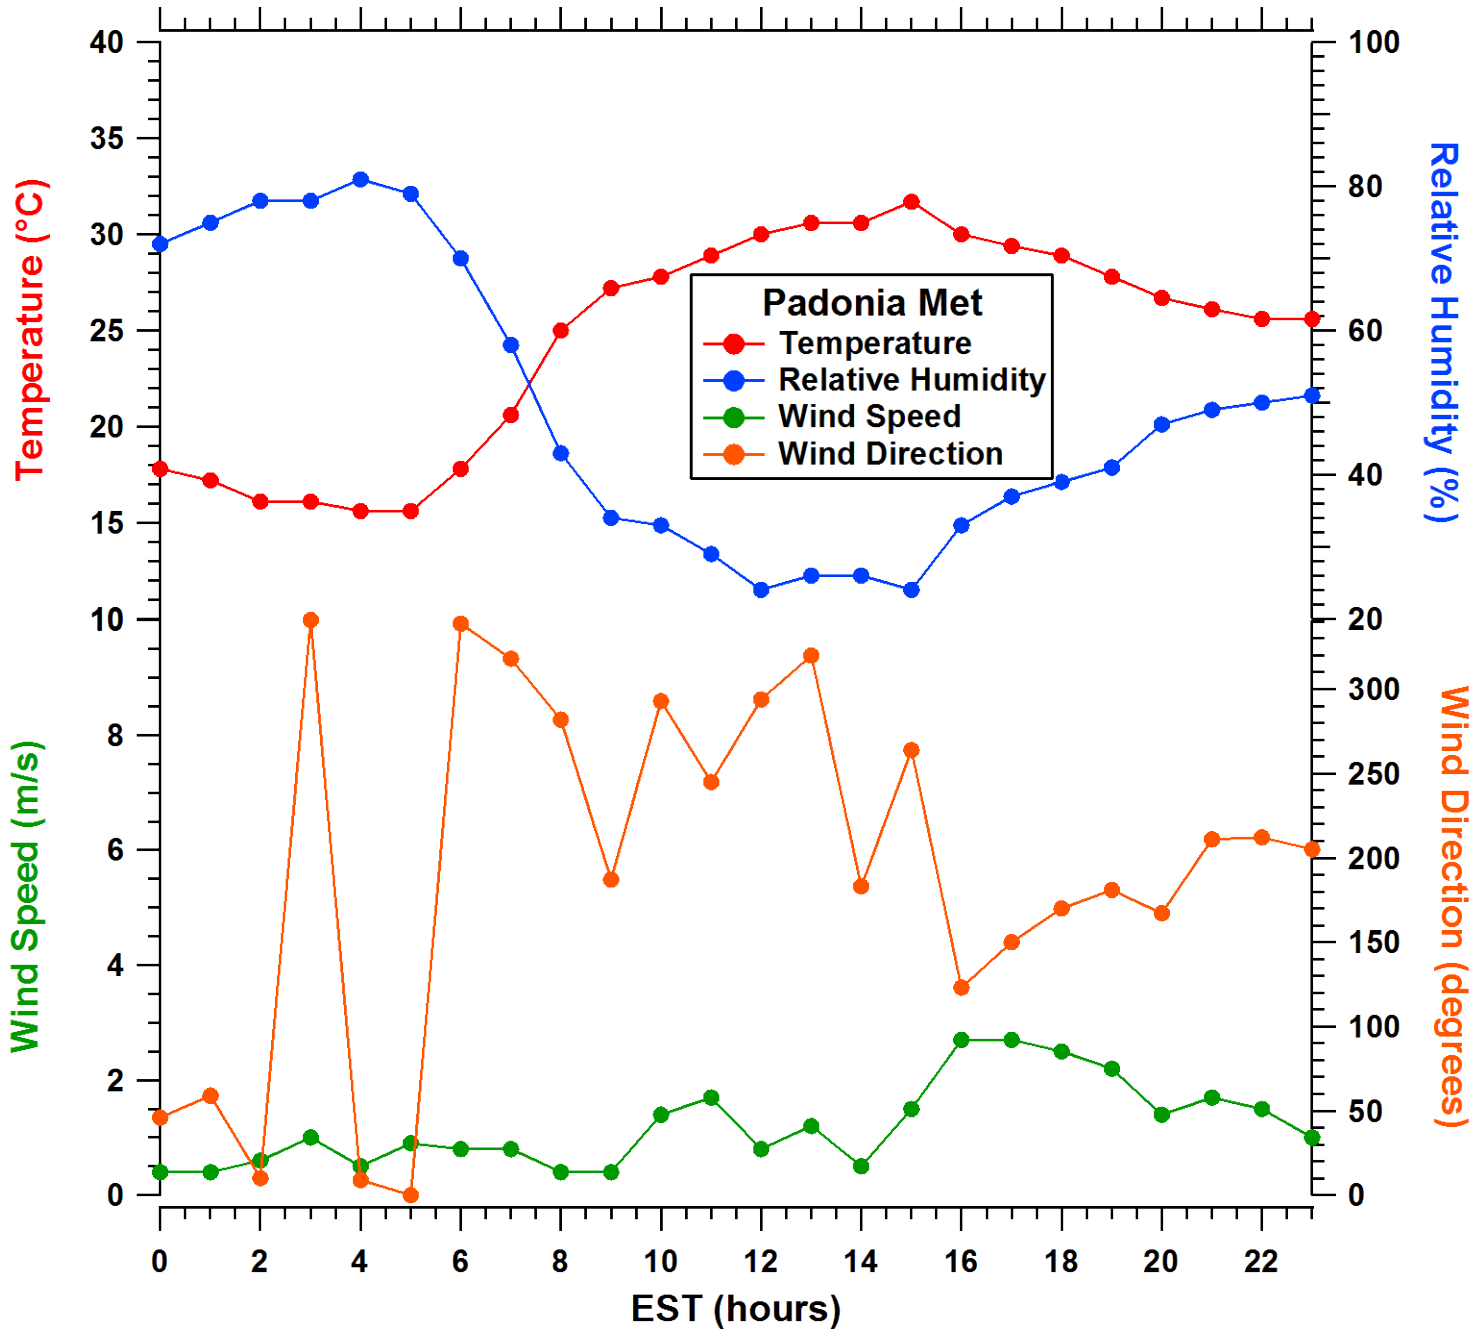

2011-07-02 MDE Ground Site Data Quick Look

All data are preliminary and subject to change