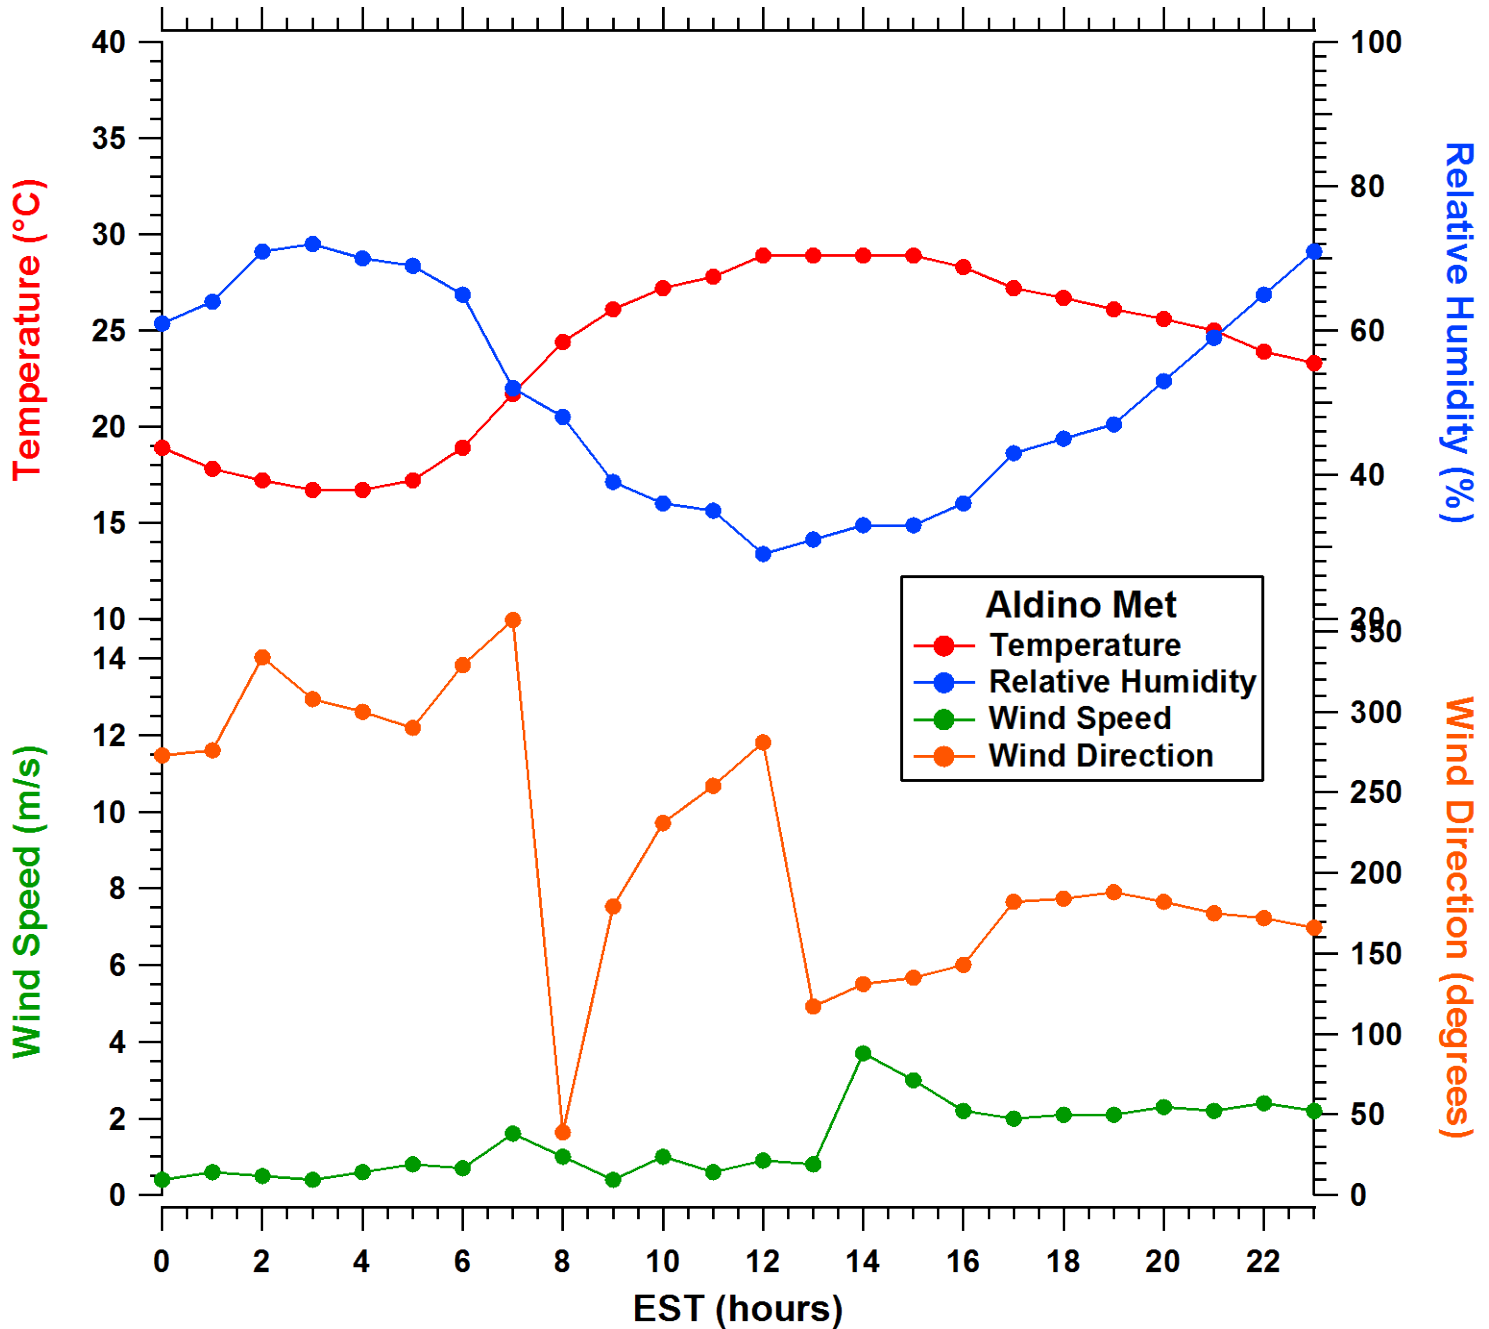

2011-07-02 MDE Ground Site Data Quick Look

All data are preliminary and subject to change

2011-07-02 MDE Ground Site Data Quick Look

All data are preliminary and subject to change

2011-07-02 MDE Ground Site Data Quick Look