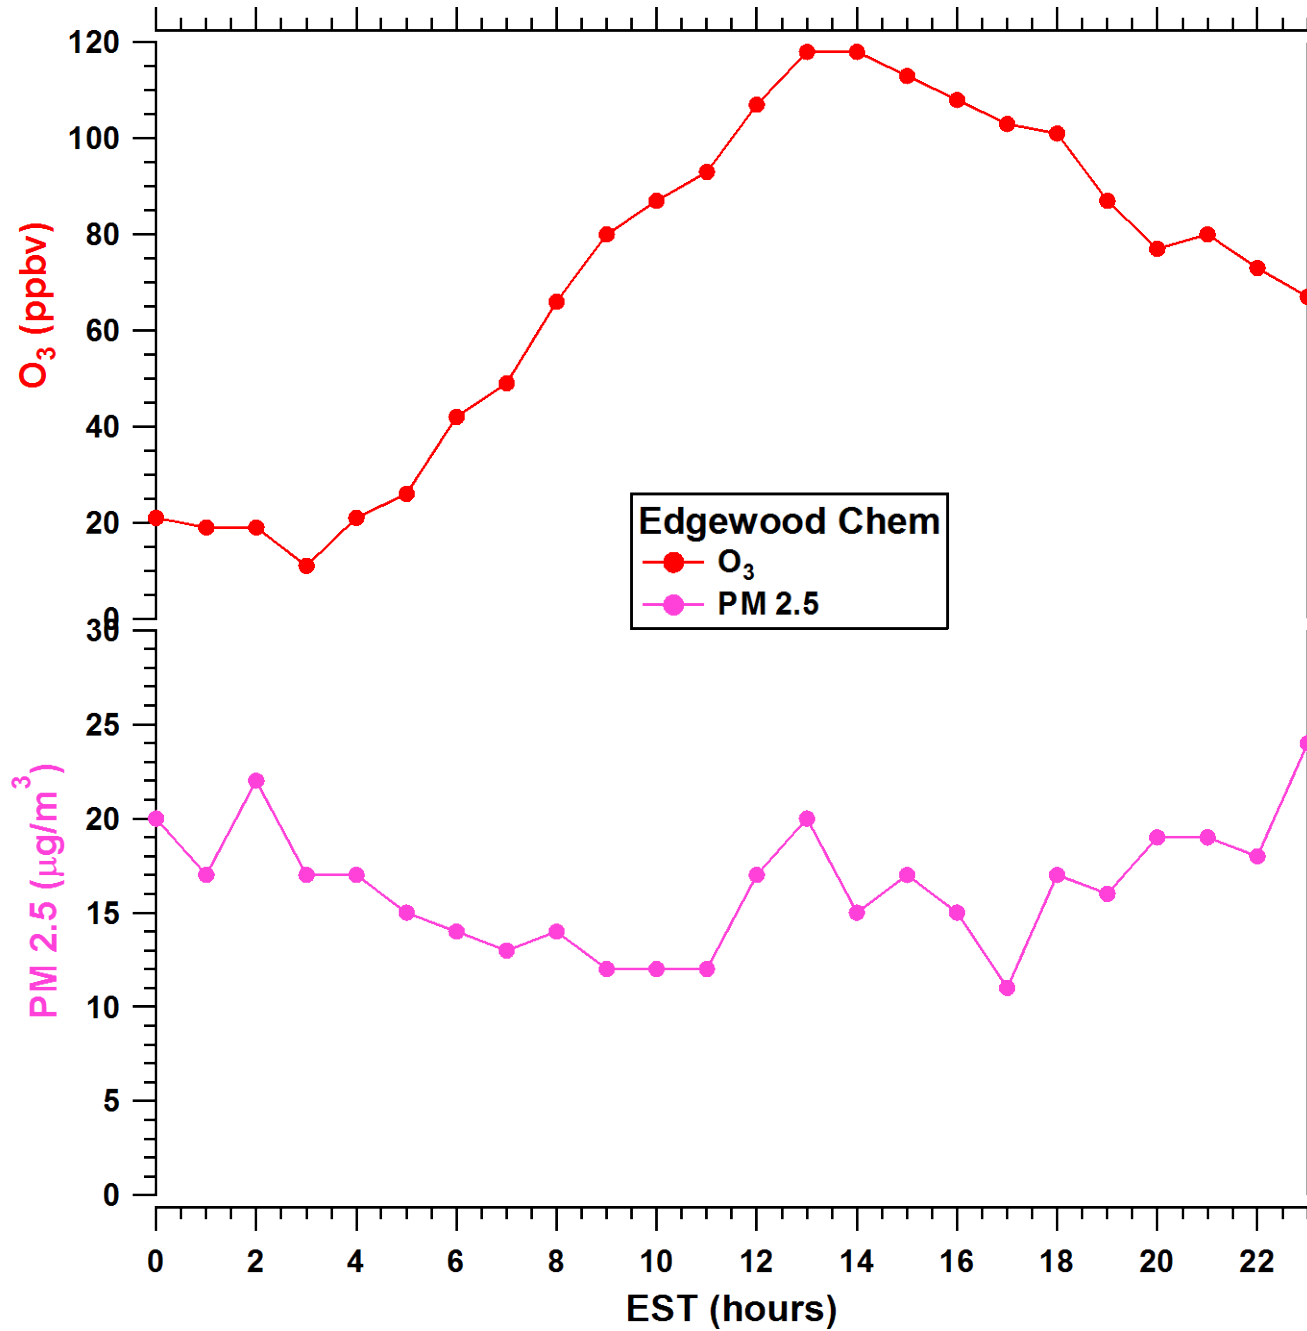

2011-07-02 MDE Ground Site Data Quick Look

All data are preliminary and subject to change

2011-07-02 MDE Ground Site Data Quick Look

All data are preliminary and subject to change

2011-07-02 MDE Ground Site Data Quick Look

All data are preliminary and subject to change

2011-07-02 MDE Ground Site Data Quick Look

All data are preliminary and subject to change

2011-07-02 MDE Ground Site Data Quick Look

All data are preliminary and subject to change