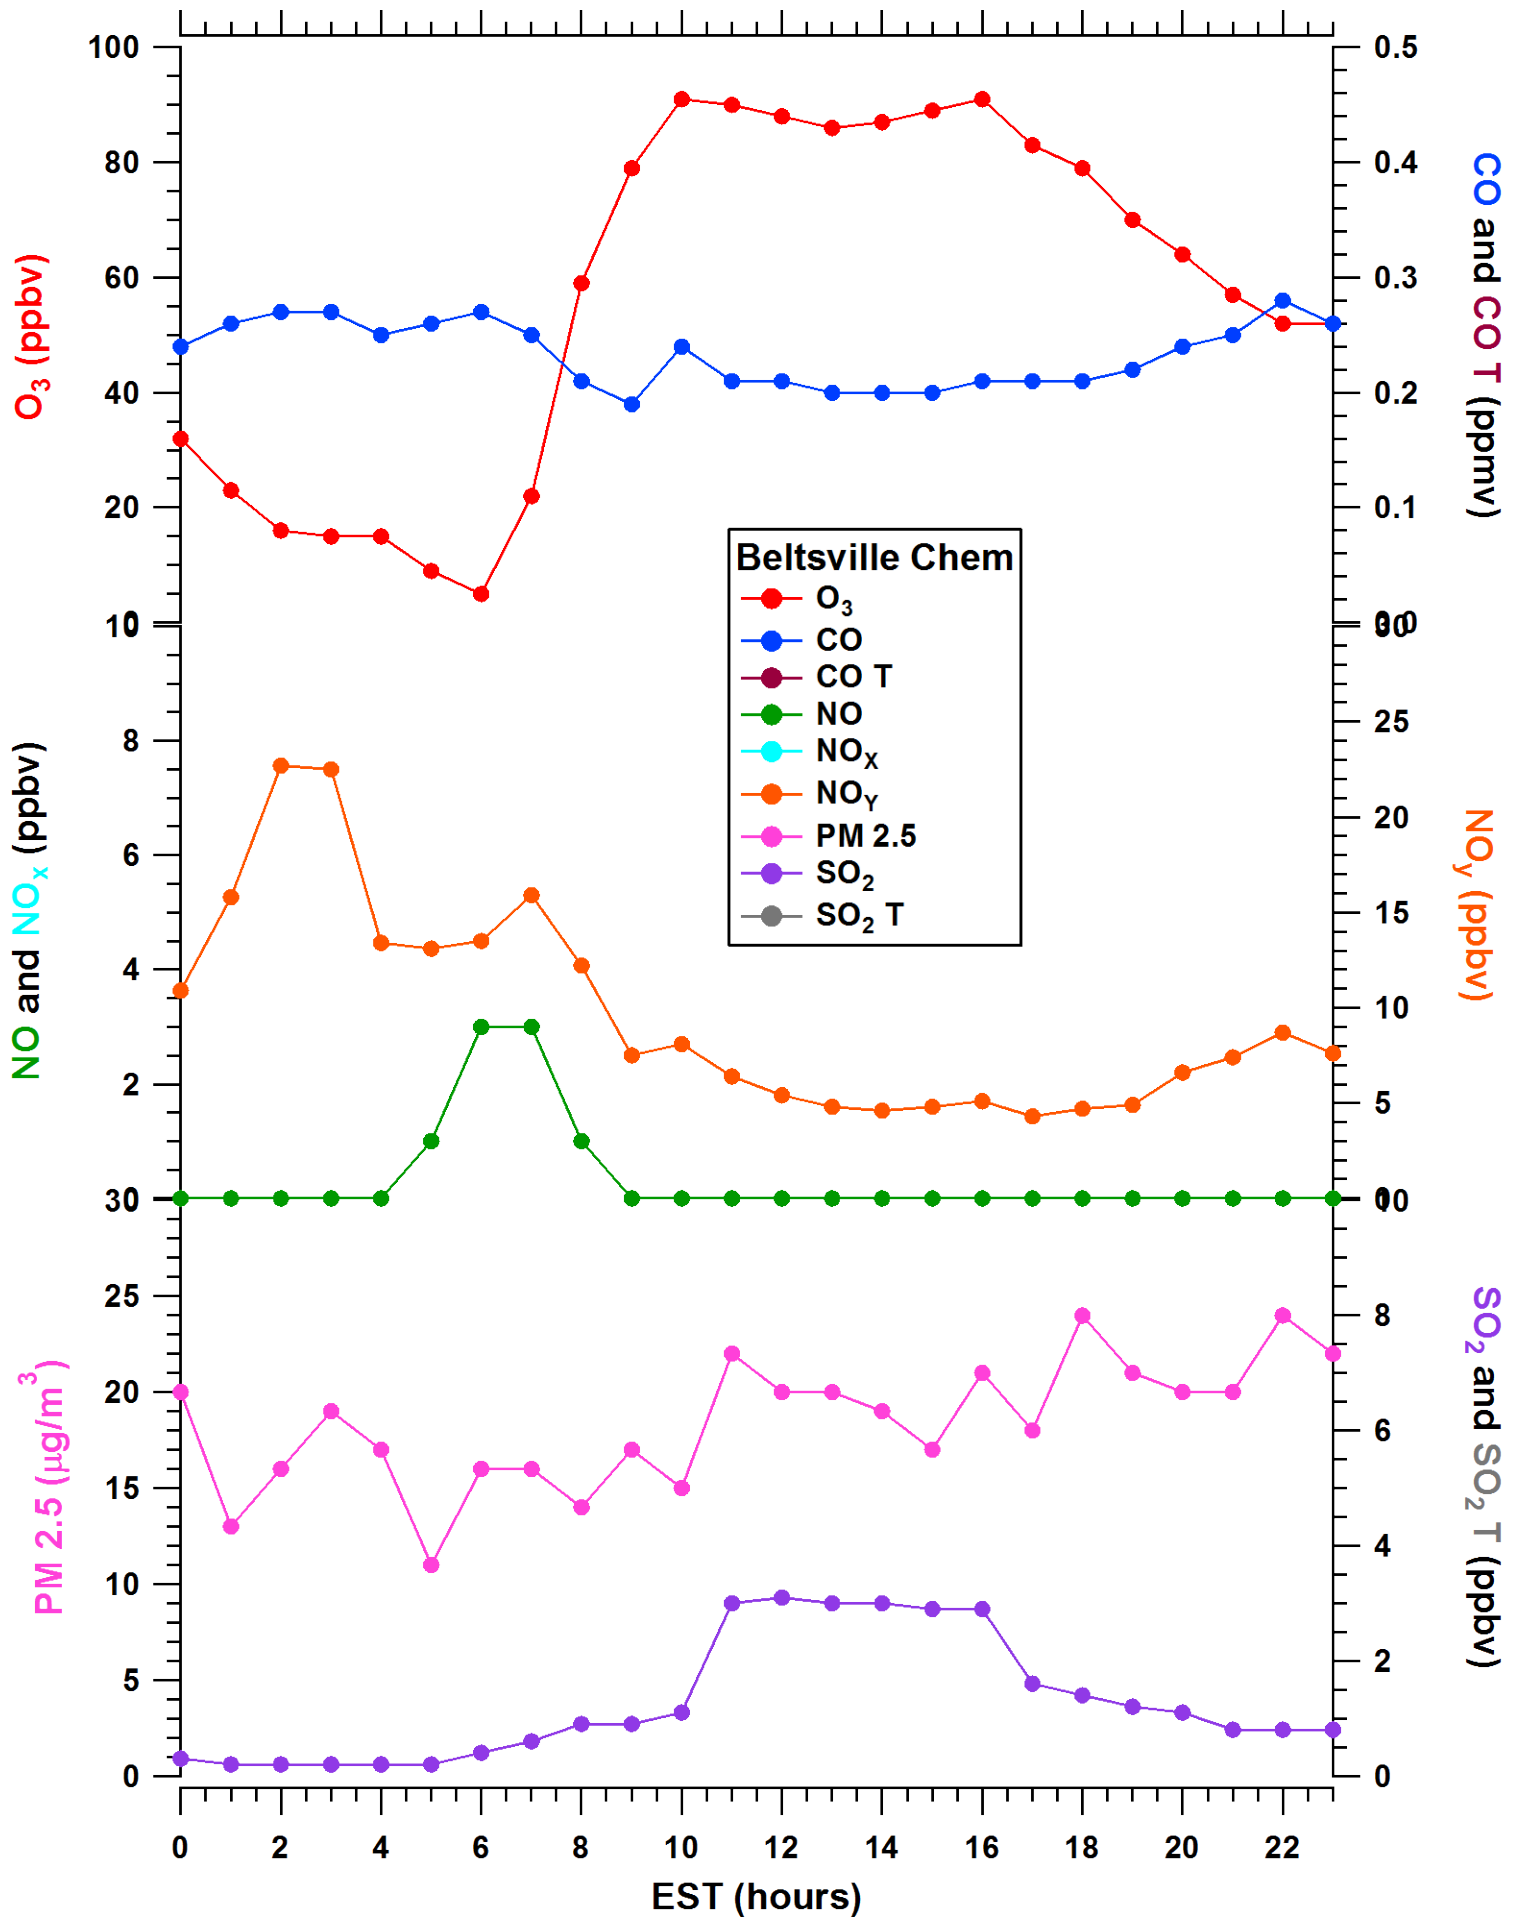

2011-07-02 MDE Ground Site Data Quick Look

All data are preliminary and subject to change

2011-07-02 MDE Ground Site Data Quick Look

All data are preliminary and subject to change

2011-07-02 MDE Ground Site Data Quick Look

All data are preliminary and subject to change

2011-07-02 MDE Ground Site Data Quick Look

All data are preliminary and subject to change

2011-07-02 MDE Ground Site Data Quick Look

All data are preliminary and subject to change