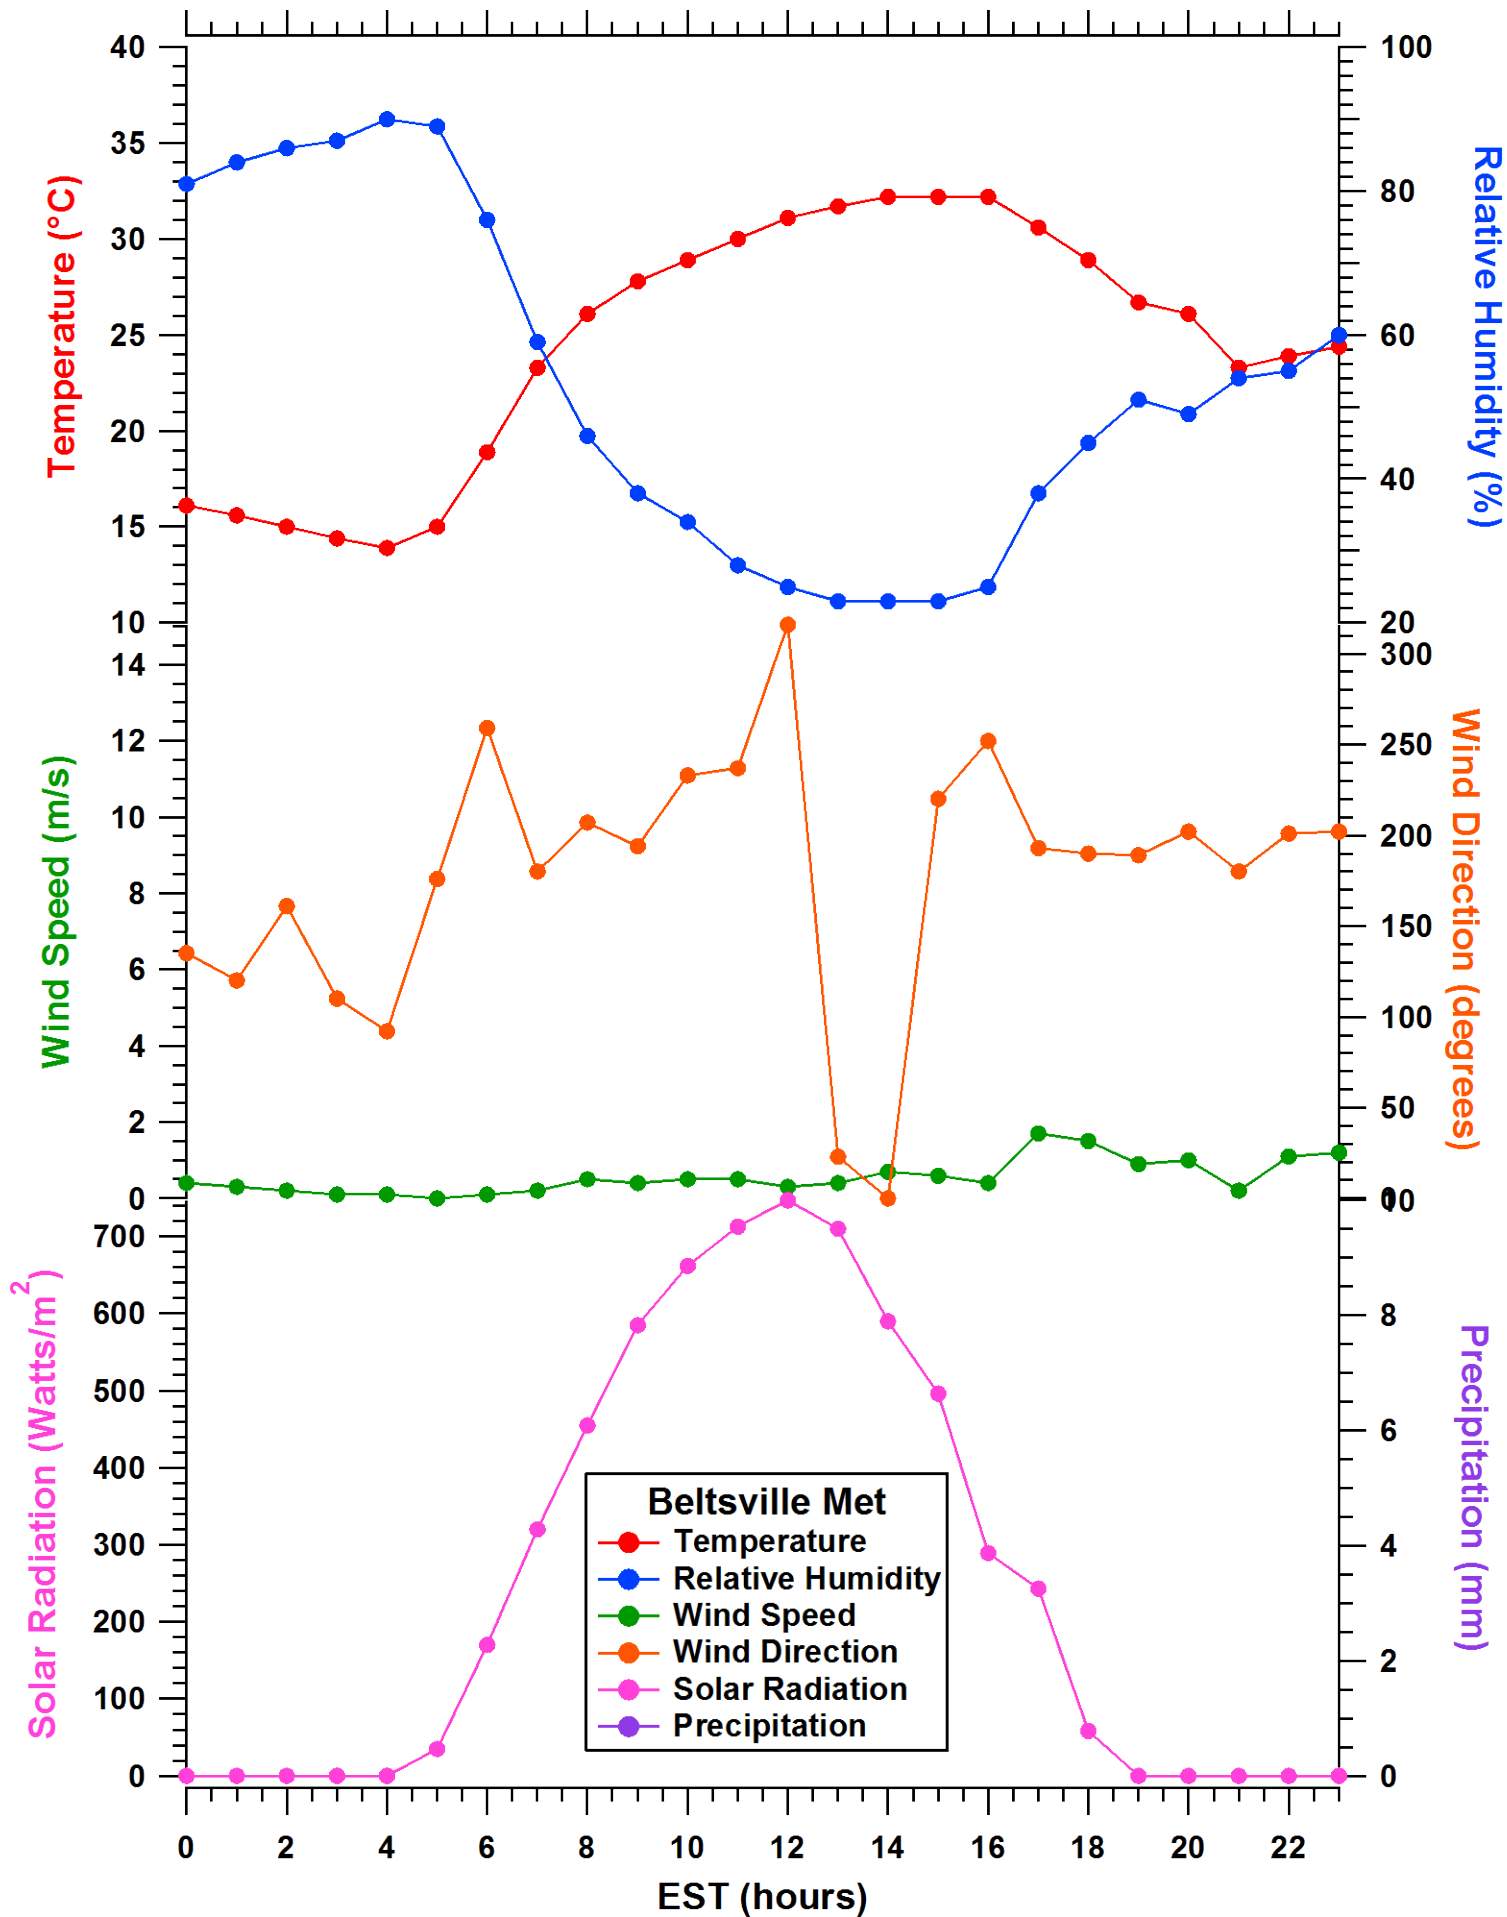

2011-07-02 MDE Ground Site Data Quick Look

All data are preliminary and subject to change