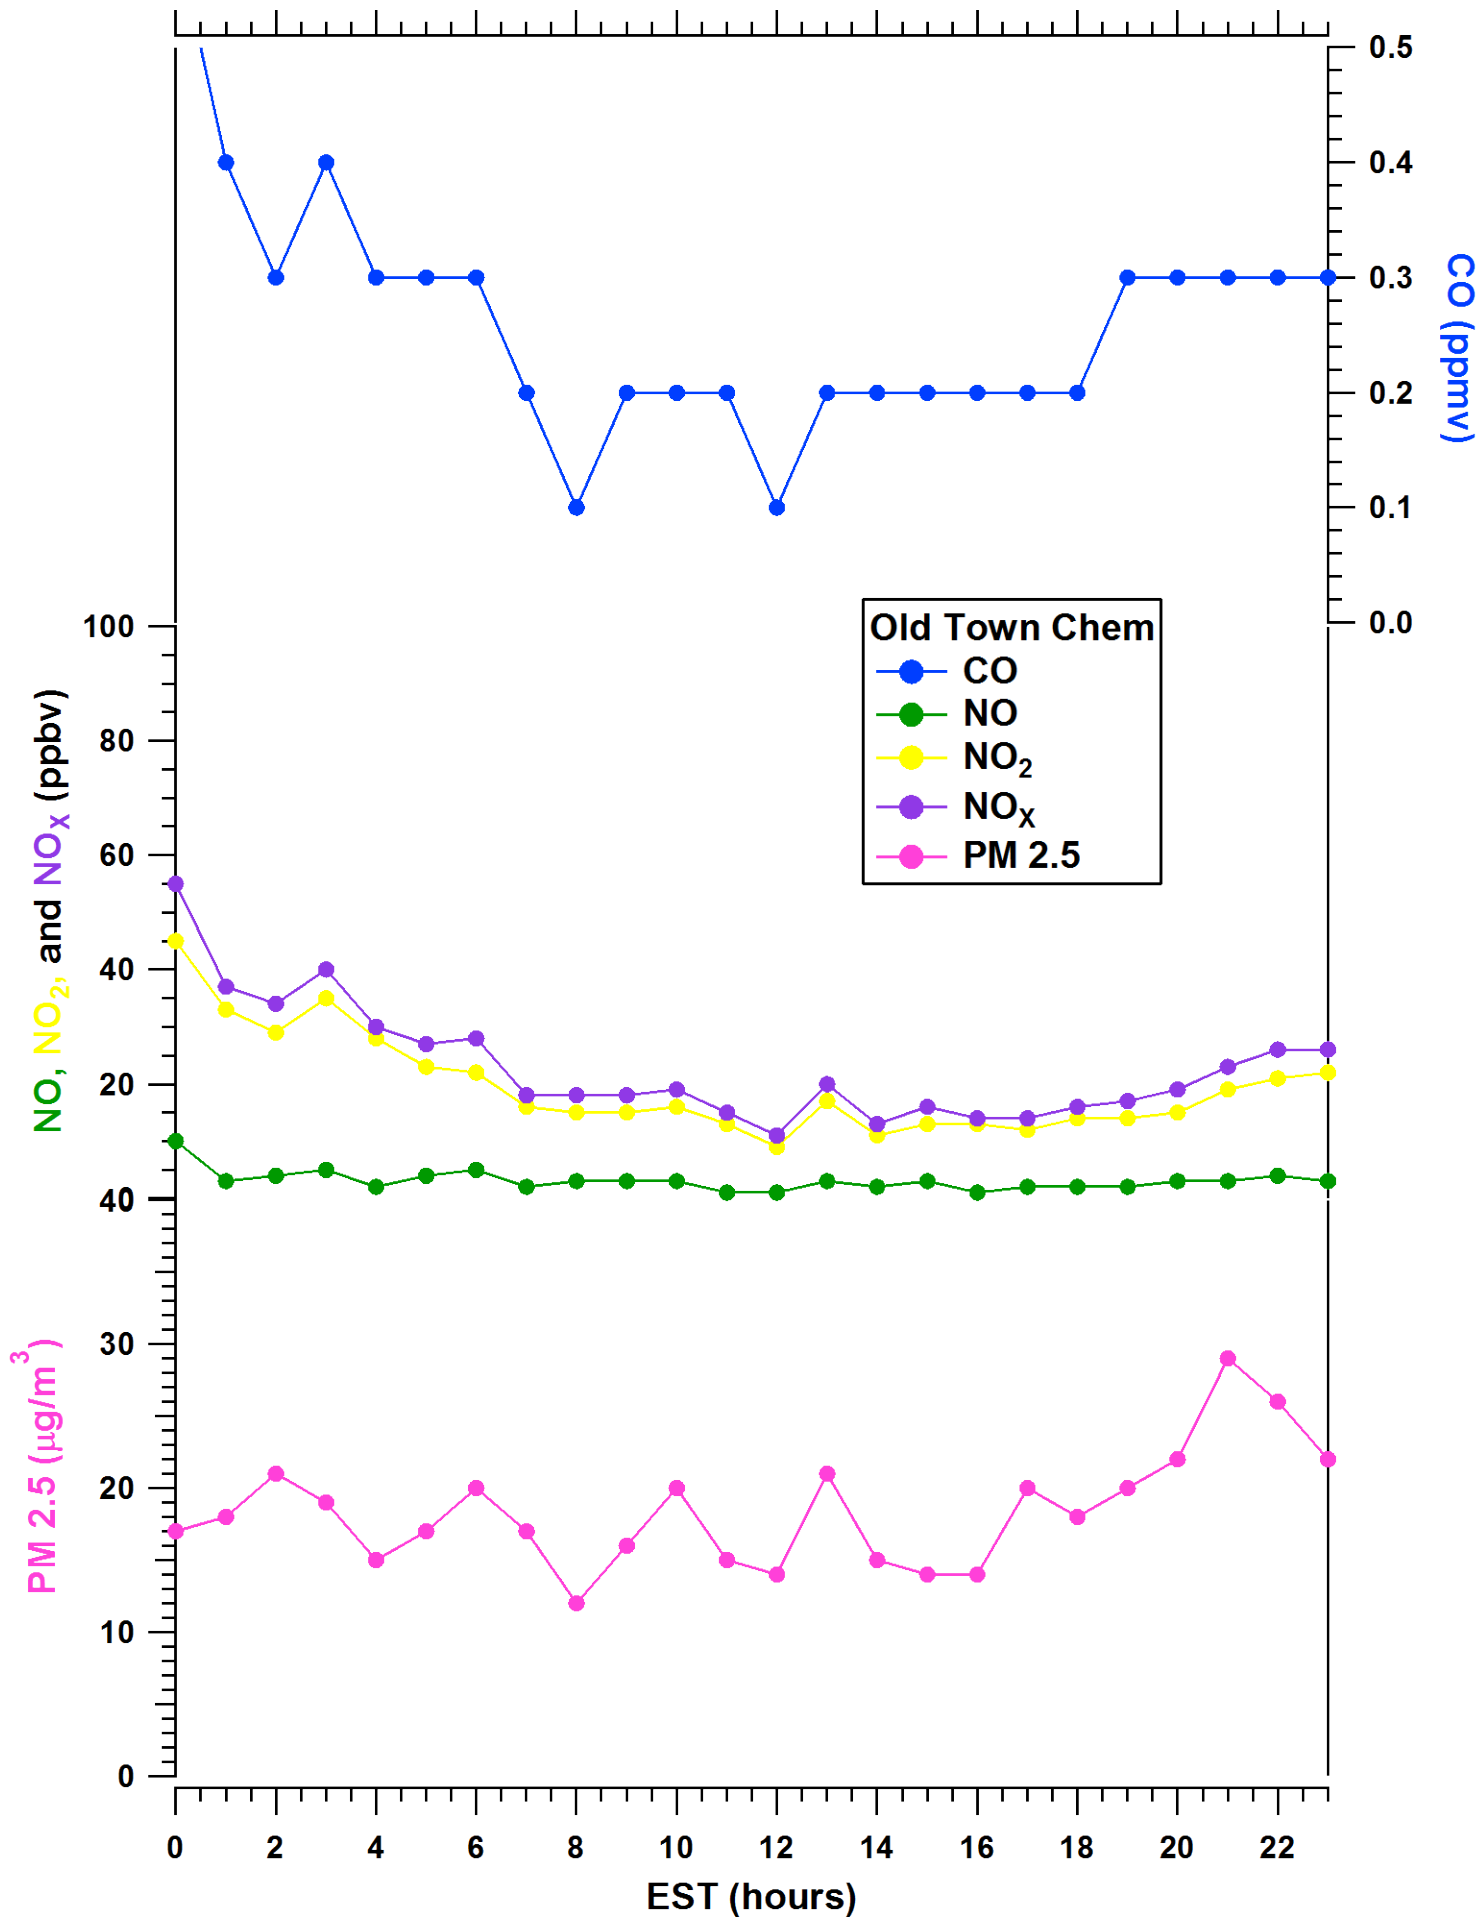

2011-07-02 MDE Ground Site Data Quick Look

All data are preliminary and subject to change

2011-07-02 MDE Ground Site Data Quick Look

All data are preliminary and subject to change

2011-07-02 MDE Ground Site Data Quick Look

All data are preliminary and subject to change

2011-07-02 MDE Ground Site Data Quick Look

All data are preliminary and subject to change

2011-07-02 MDE Ground Site Data Quick Look

All data are preliminary and subject to change