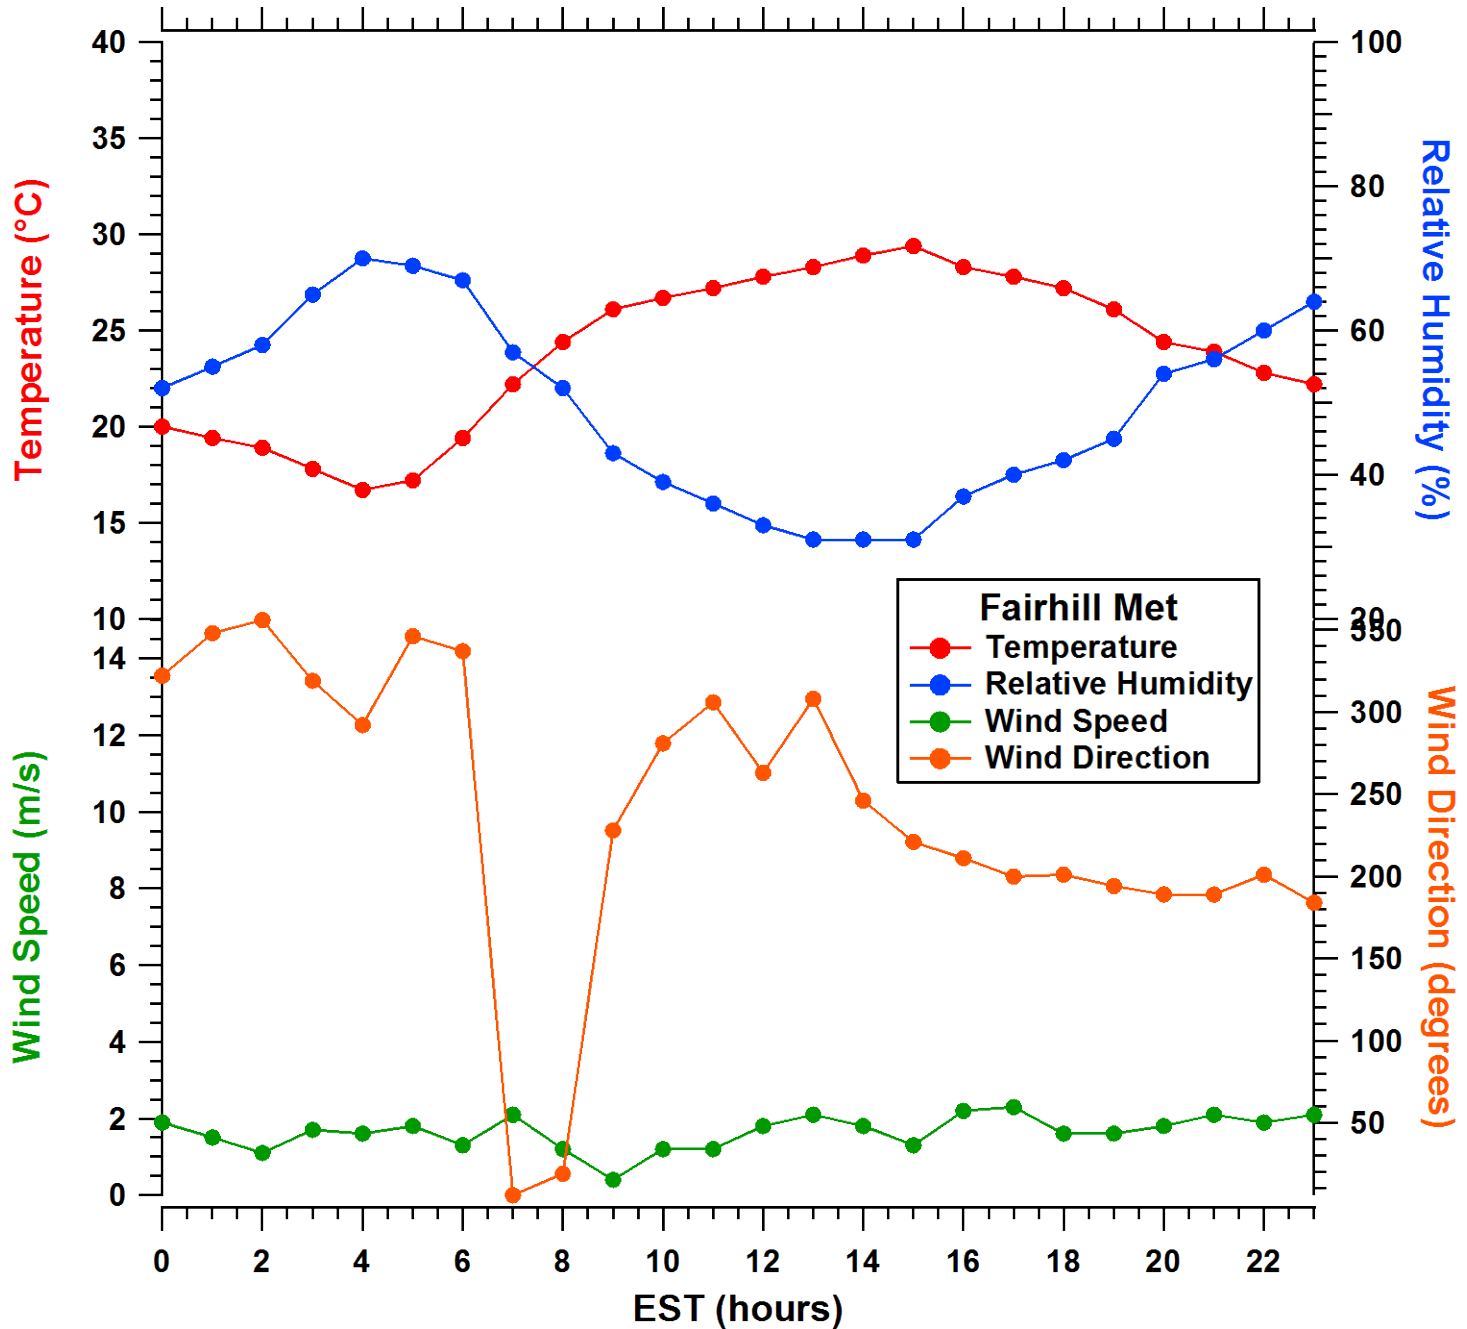

2011-07-02 MDE Ground Site Data Quick Look

All data are preliminary and subject to change