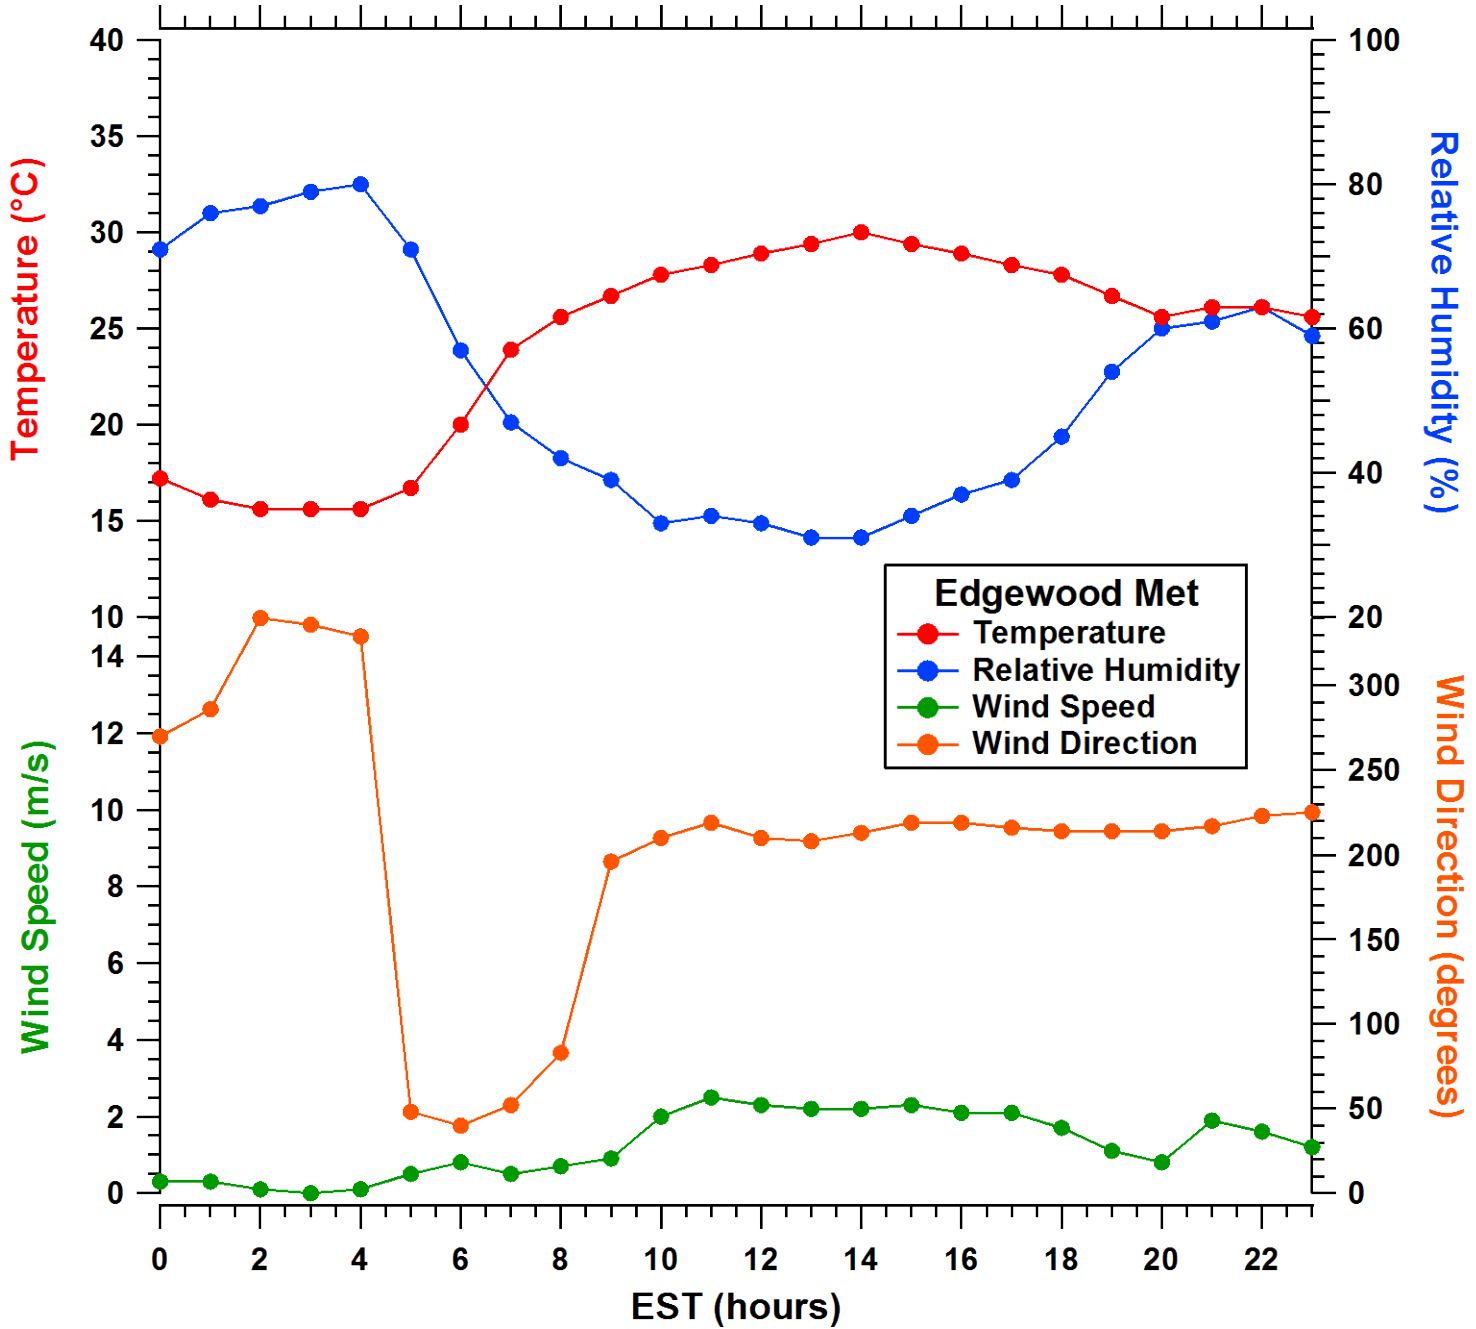

2011-07-02 MDE Ground Site Data Quick Look

All data are preliminary and subject to change

2011-07-02 MDE Ground Site Data Quick Look

All data are preliminary and subject to change

2011-07-02 MDE Ground Site Data Quick Look

All data are preliminary and subject to change

2011-07-02 MDE Ground Site Data Quick Look

All data are preliminary and subject to change

2011-07-02 MDE Ground Site Data Quick Look

All data are preliminary and subject to change