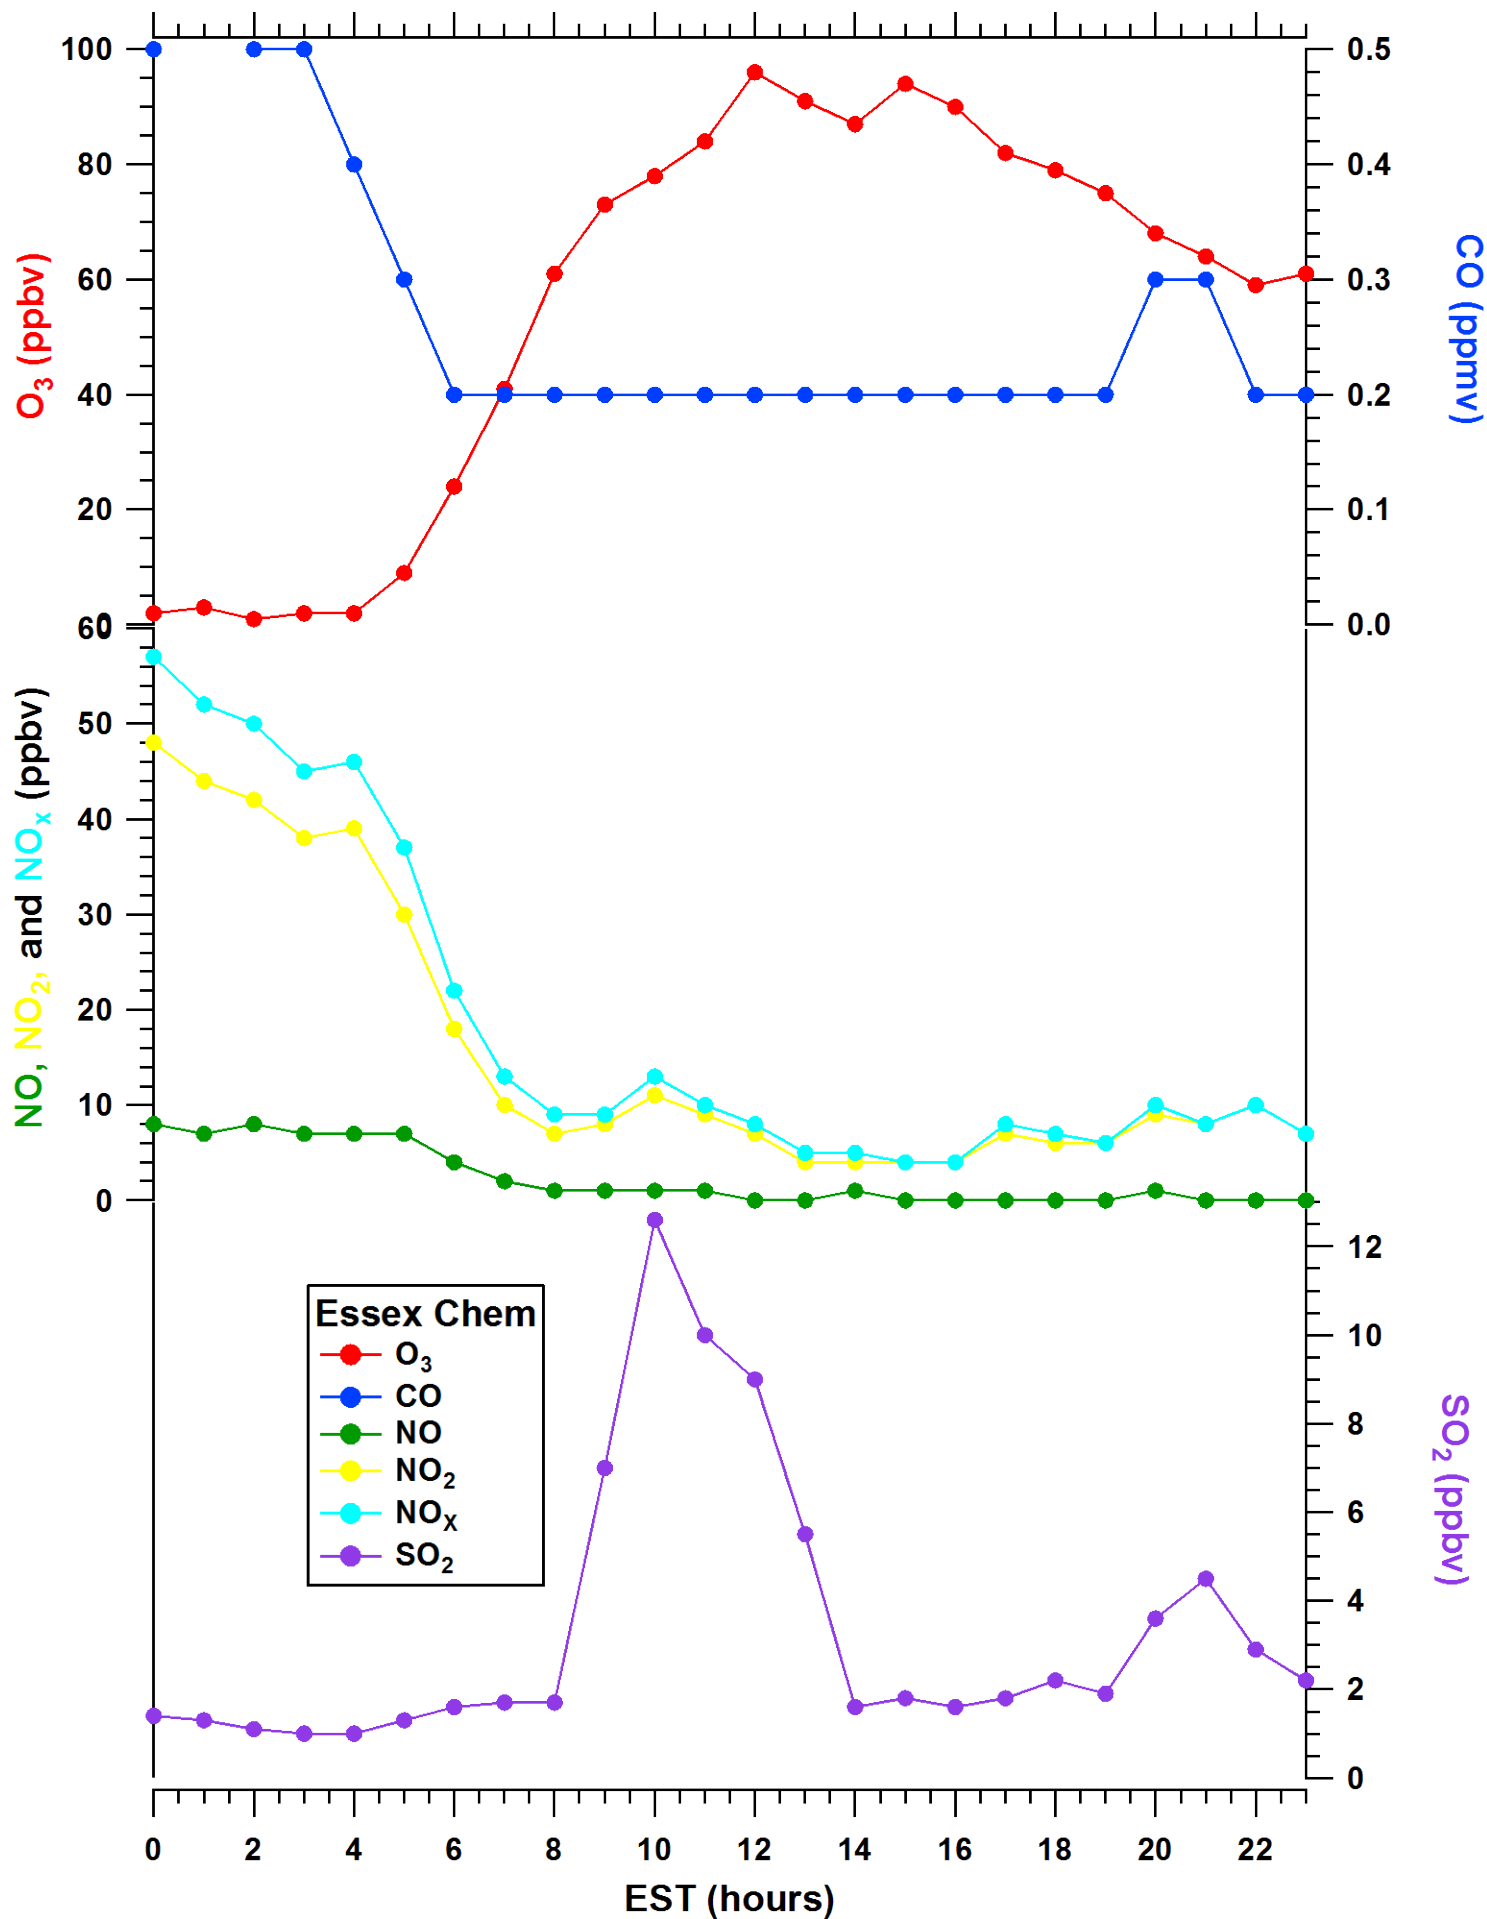

2011-07-02 MDE Ground Site Data Quick Look

All data are preliminary and subject to change

2011-07-02 MDE Ground Site Data Quick Look

All data are preliminary and subject to change

2011-07-02 MDE Ground Site Data Quick Look

All data are preliminary and subject to change

2011-07-02 MDE Ground Site Data Quick Look

All data are preliminary and subject to change

2011-07-02 MDE Ground Site Data Quick Look

All data are preliminary and subject to change