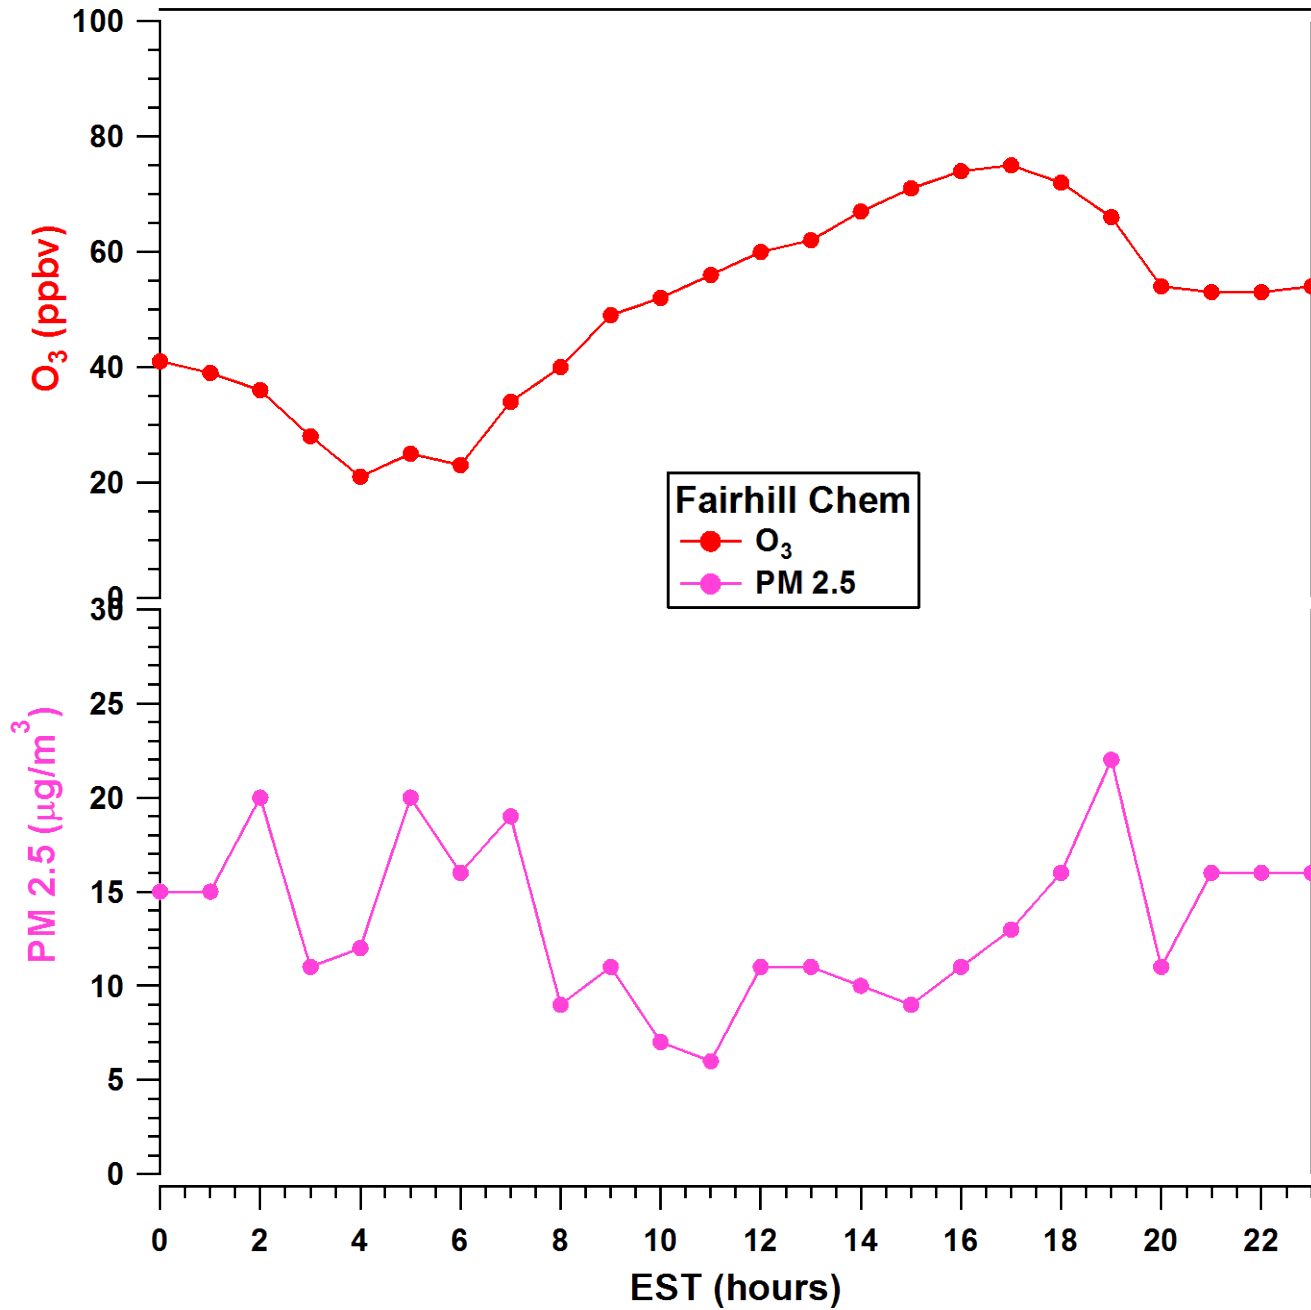

2011-07-02 MDE Ground Site Data Quick Look

All data are preliminary and subject to change

2011-07-02 MDE Ground Site Data Quick Look

All data are preliminary and subject to change

2011-07-02 MDE Ground Site Data Quick Look