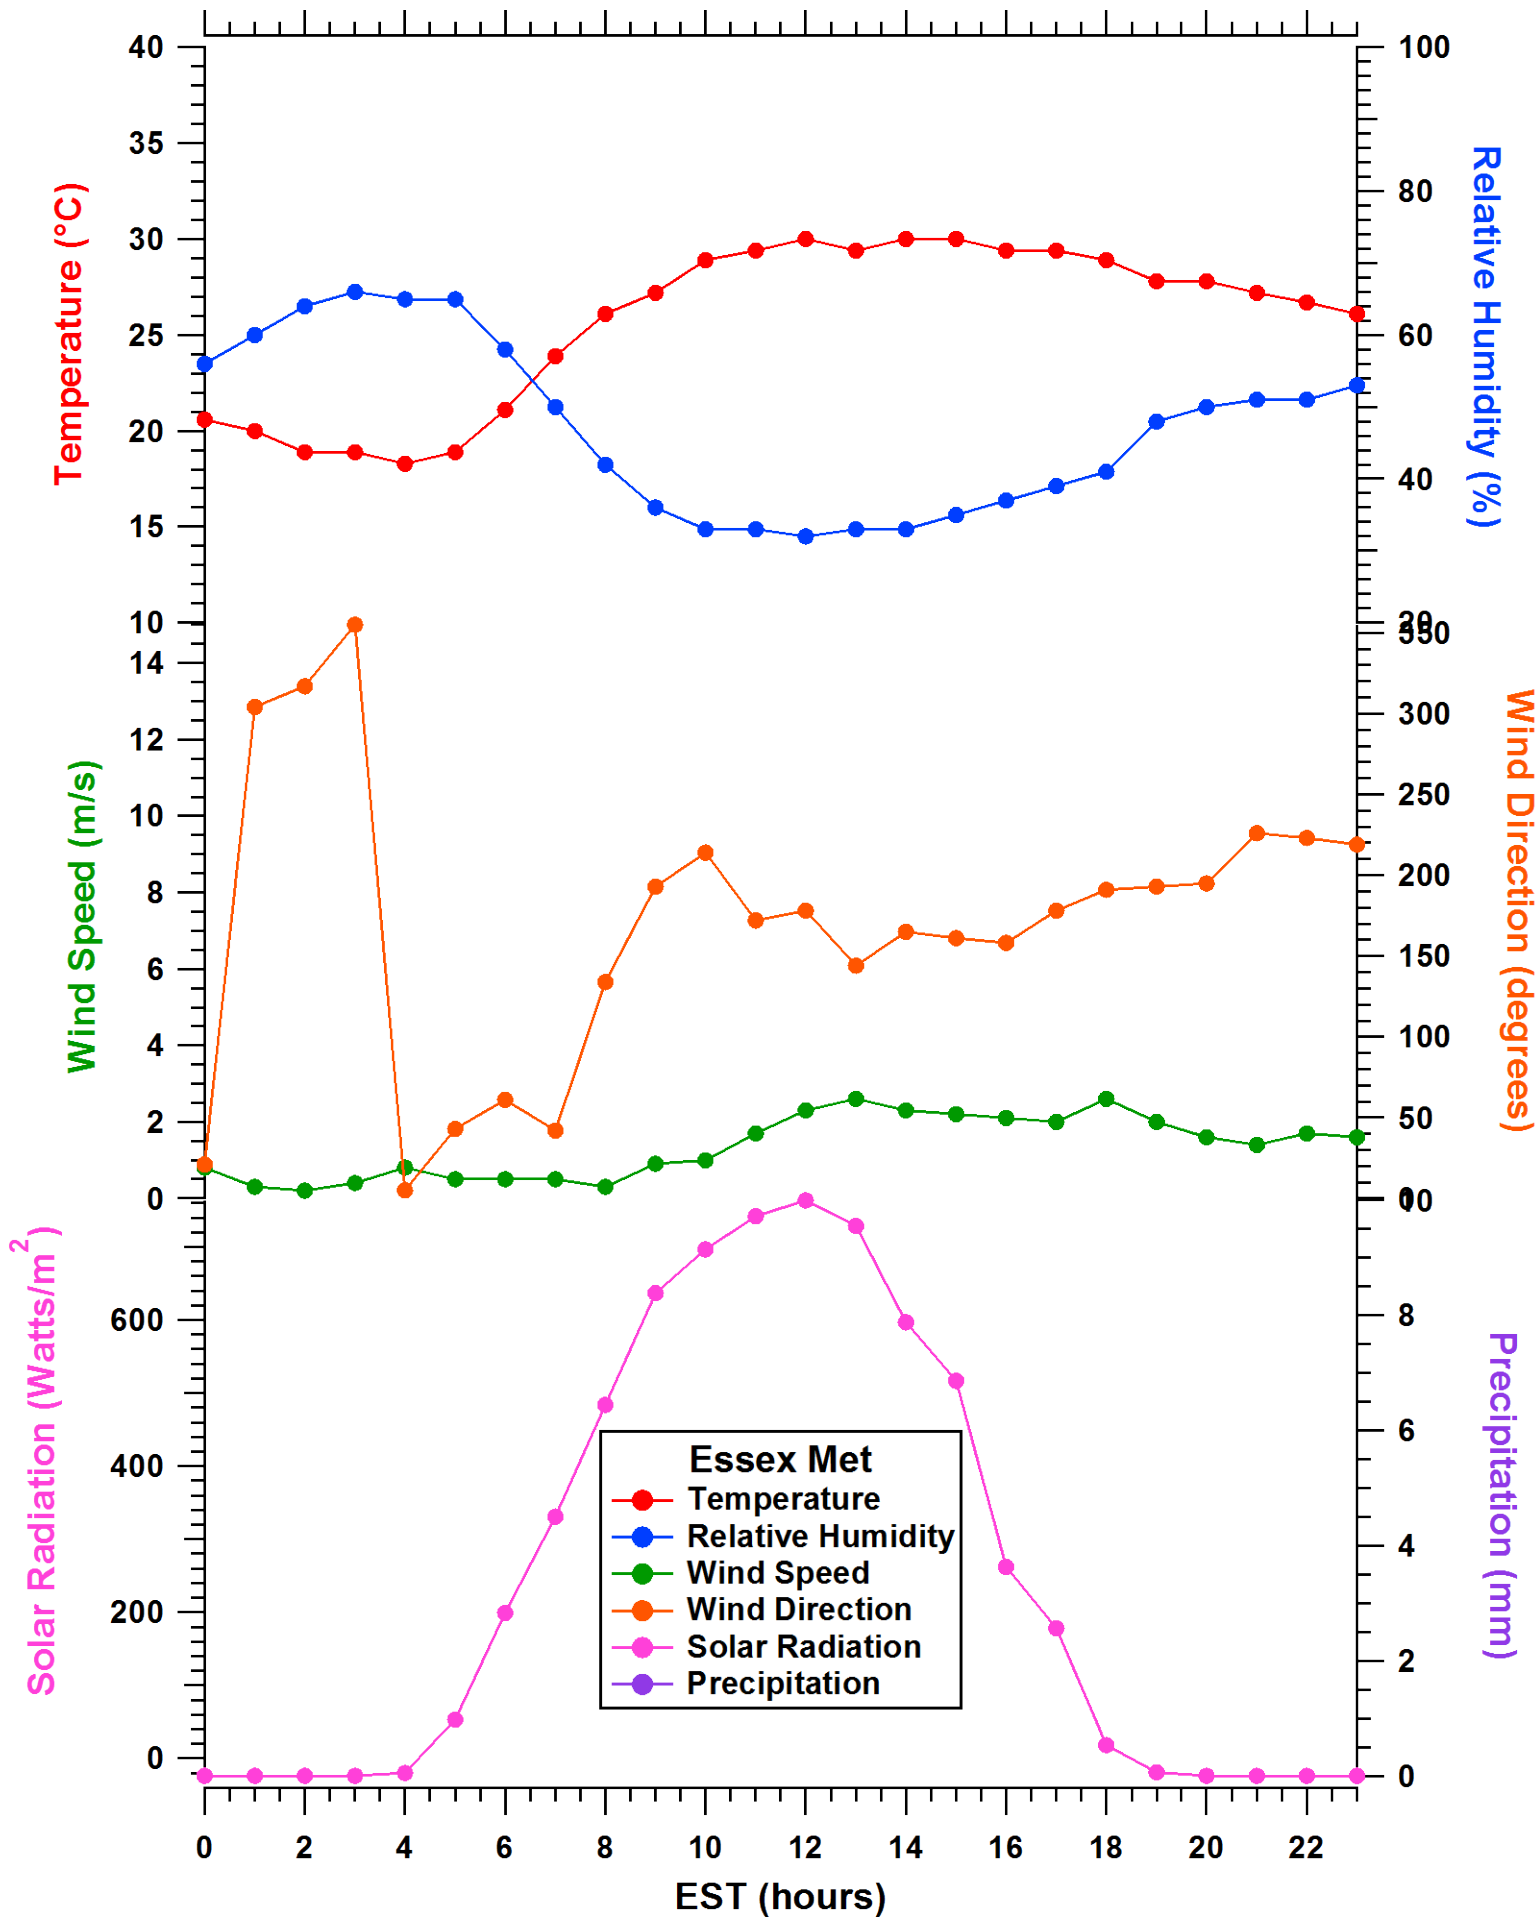

2011-07-02 MDE Ground Site Data Quick Look

All data are preliminary and subject to change

2011-07-02 MDE Ground Site Data Quick Look

All data are preliminary and subject to change

2011-07-02 MDE Ground Site Data Quick Look

All data are preliminary and subject to change

2011-07-02 MDE Ground Site Data Quick Look

All data are preliminary and subject to change

2011-07-02 MDE Ground Site Data Quick Look

All data are preliminary and subject to change