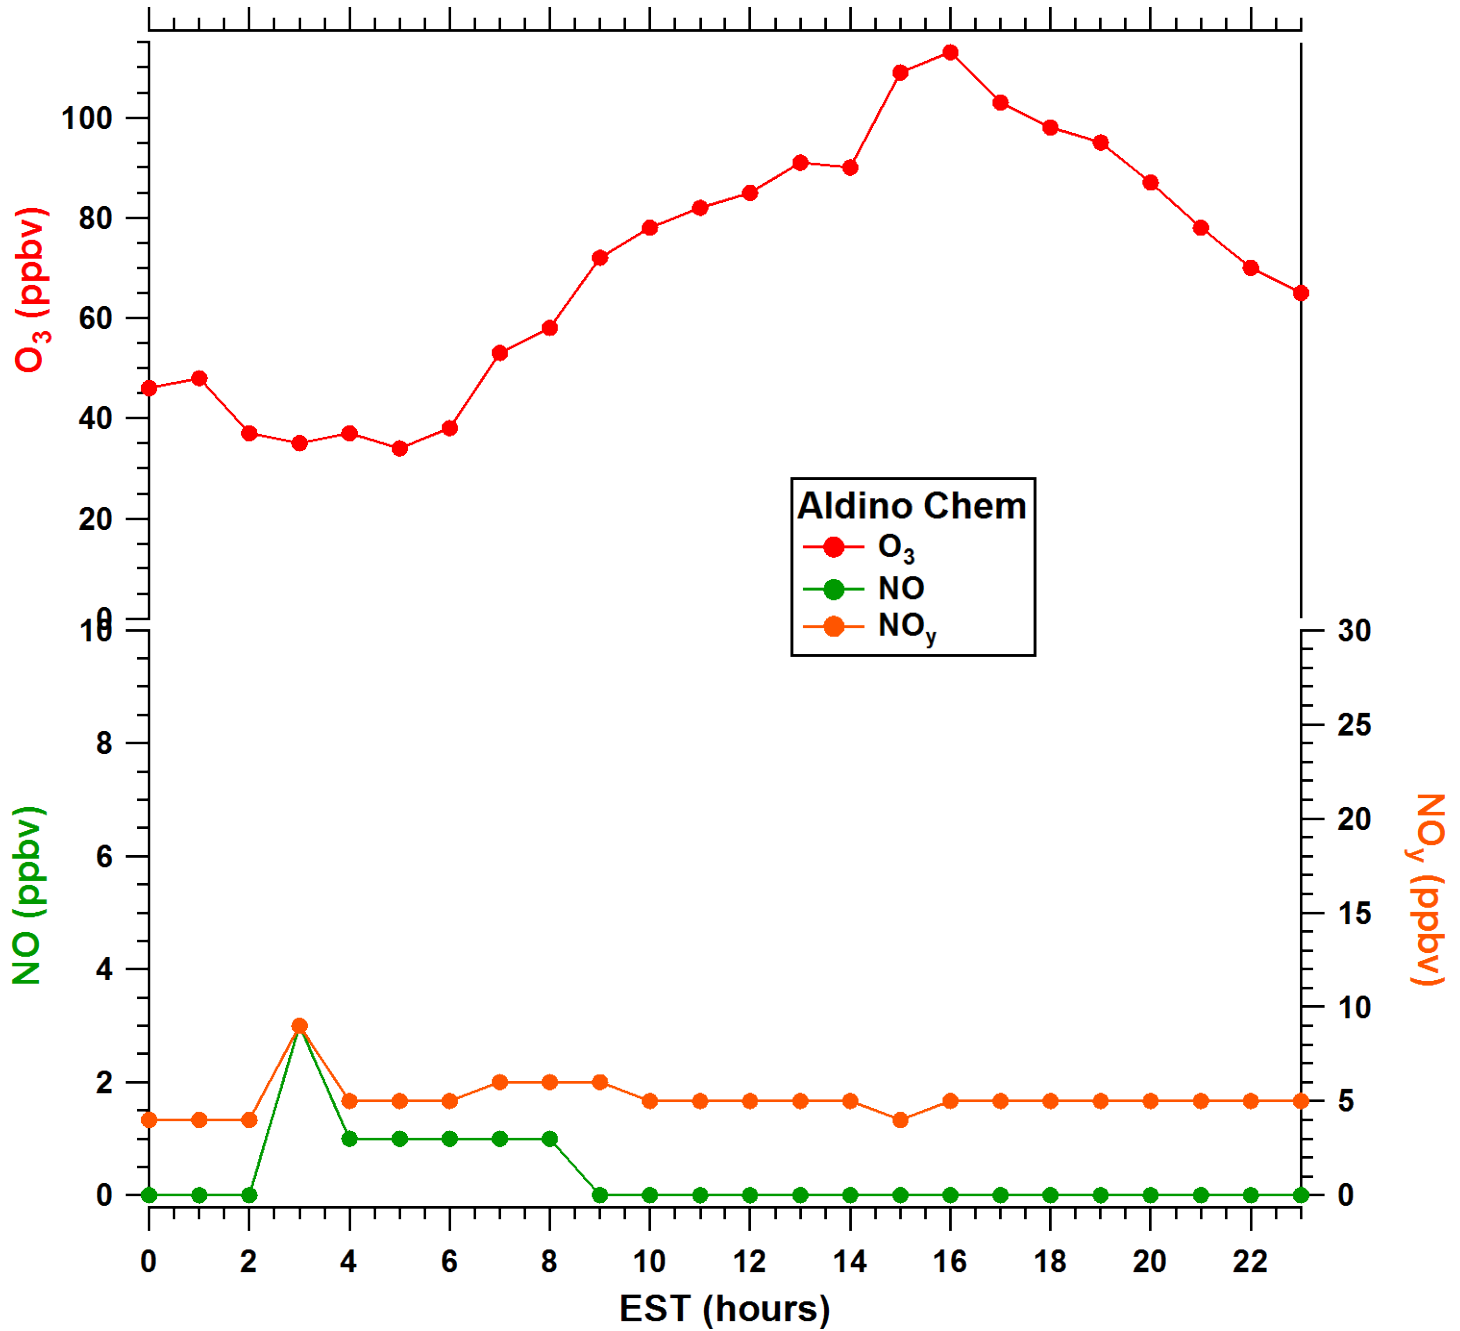

2011-07-02 MDE Ground Site Data Quick Look

All data are preliminary and subject to change

2011-07-02 MDE Ground Site Data Quick Look

All data are preliminary and subject to change

2011-07-02 MDE Ground Site Data Quick Look

All data are preliminary and subject to change

2011-07-02 MDE Ground Site Data Quick Look

All data are preliminary and subject to change

2011-07-02 MDE Ground Site Data Quick Look

All data are preliminary and subject to change