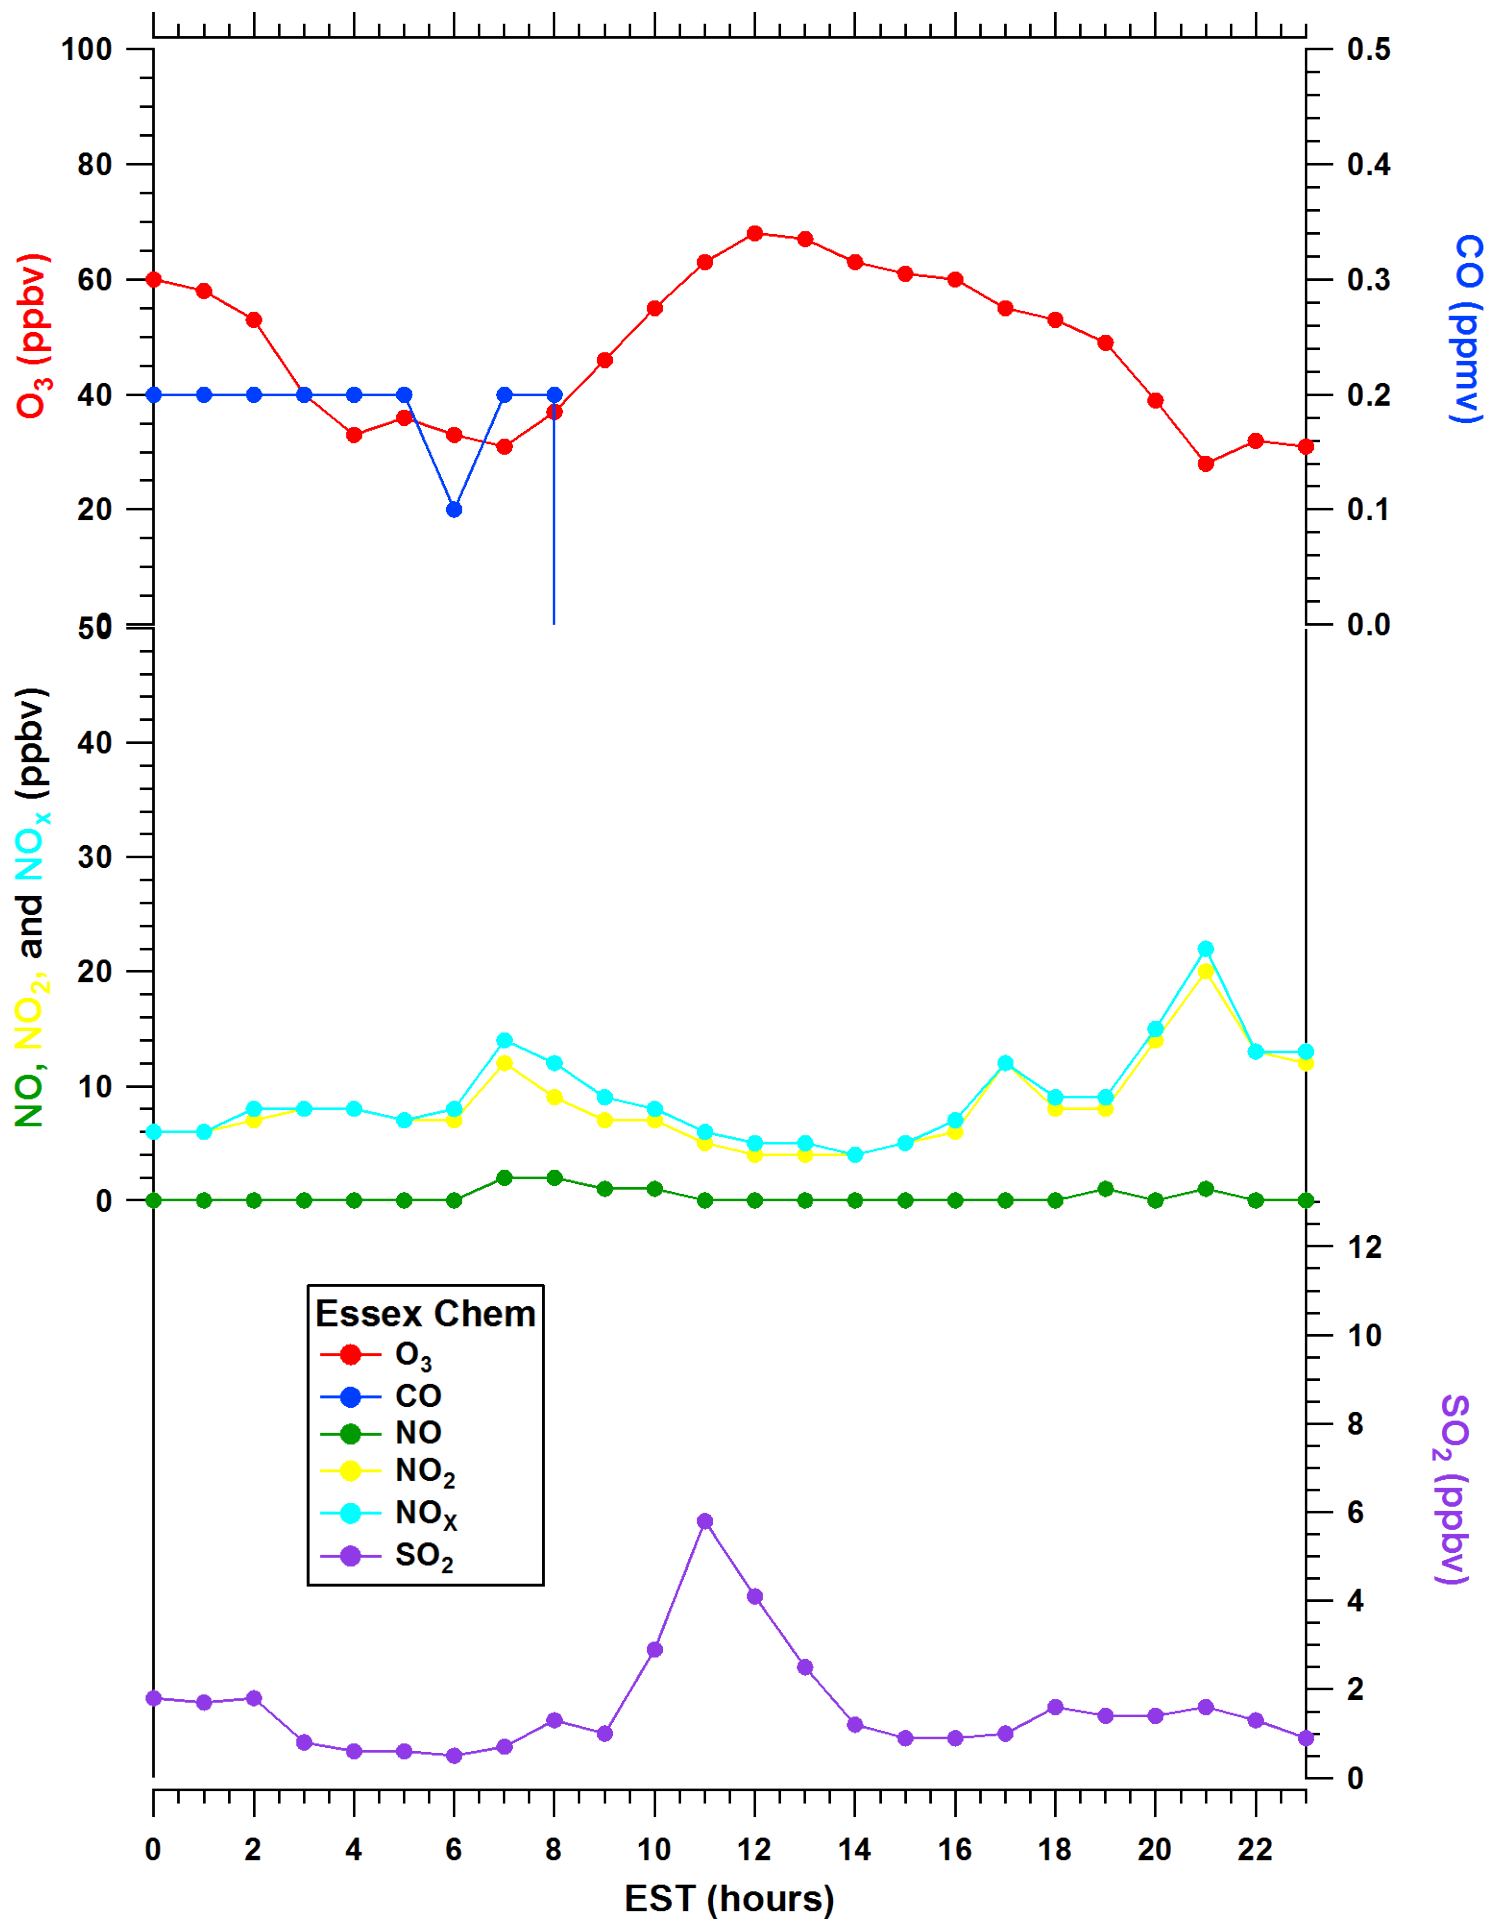

2011-07-03 MDE Ground Site Data Quick Look

All data are preliminary and subject to change

2011-07-03 MDE Ground Site Data Quick Look

All data are preliminary and subject to change

2011-07-03 MDE Ground Site Data Quick Look

All data are preliminary and subject to change

2011-07-03 MDE Ground Site Data Quick Look

All data are preliminary and subject to change

2011-07-03 MDE Ground Site Data Quick Look

All data are preliminary and subject to change