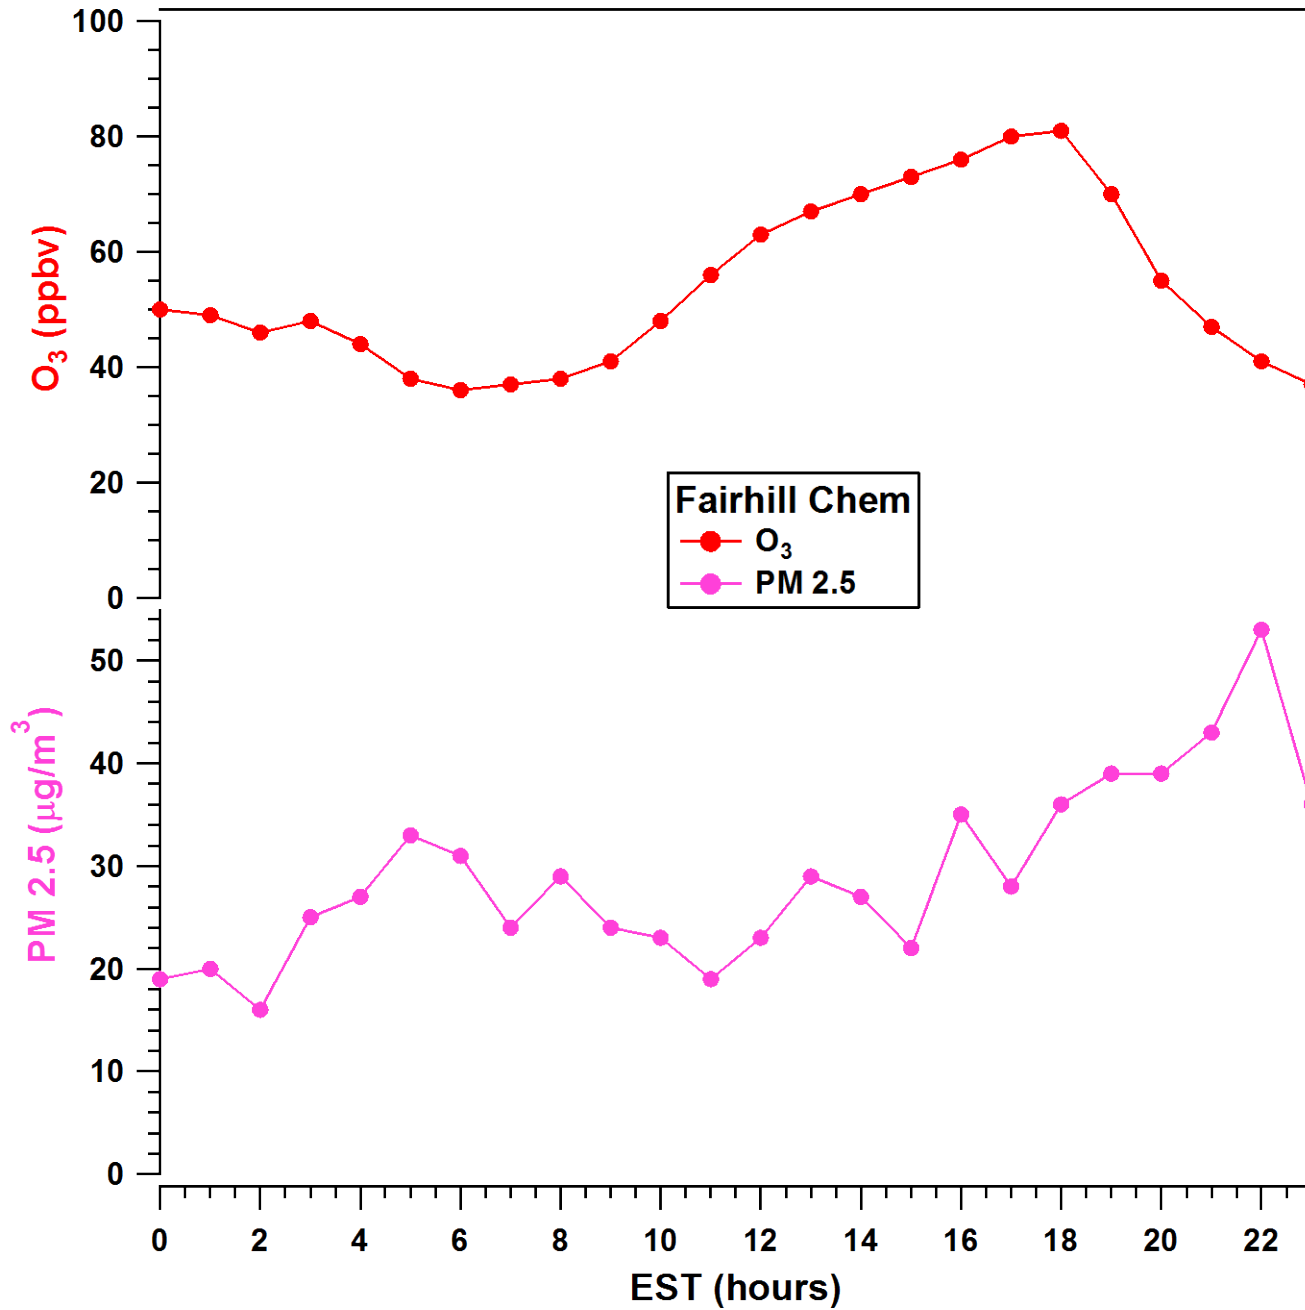

2011-07-03 MDE Ground Site Data Quick Look

All data are preliminary and subject to change

2011-07-03 MDE Ground Site Data Quick Look

All data are preliminary and subject to change

2011-07-03 MDE Ground Site Data Quick Look