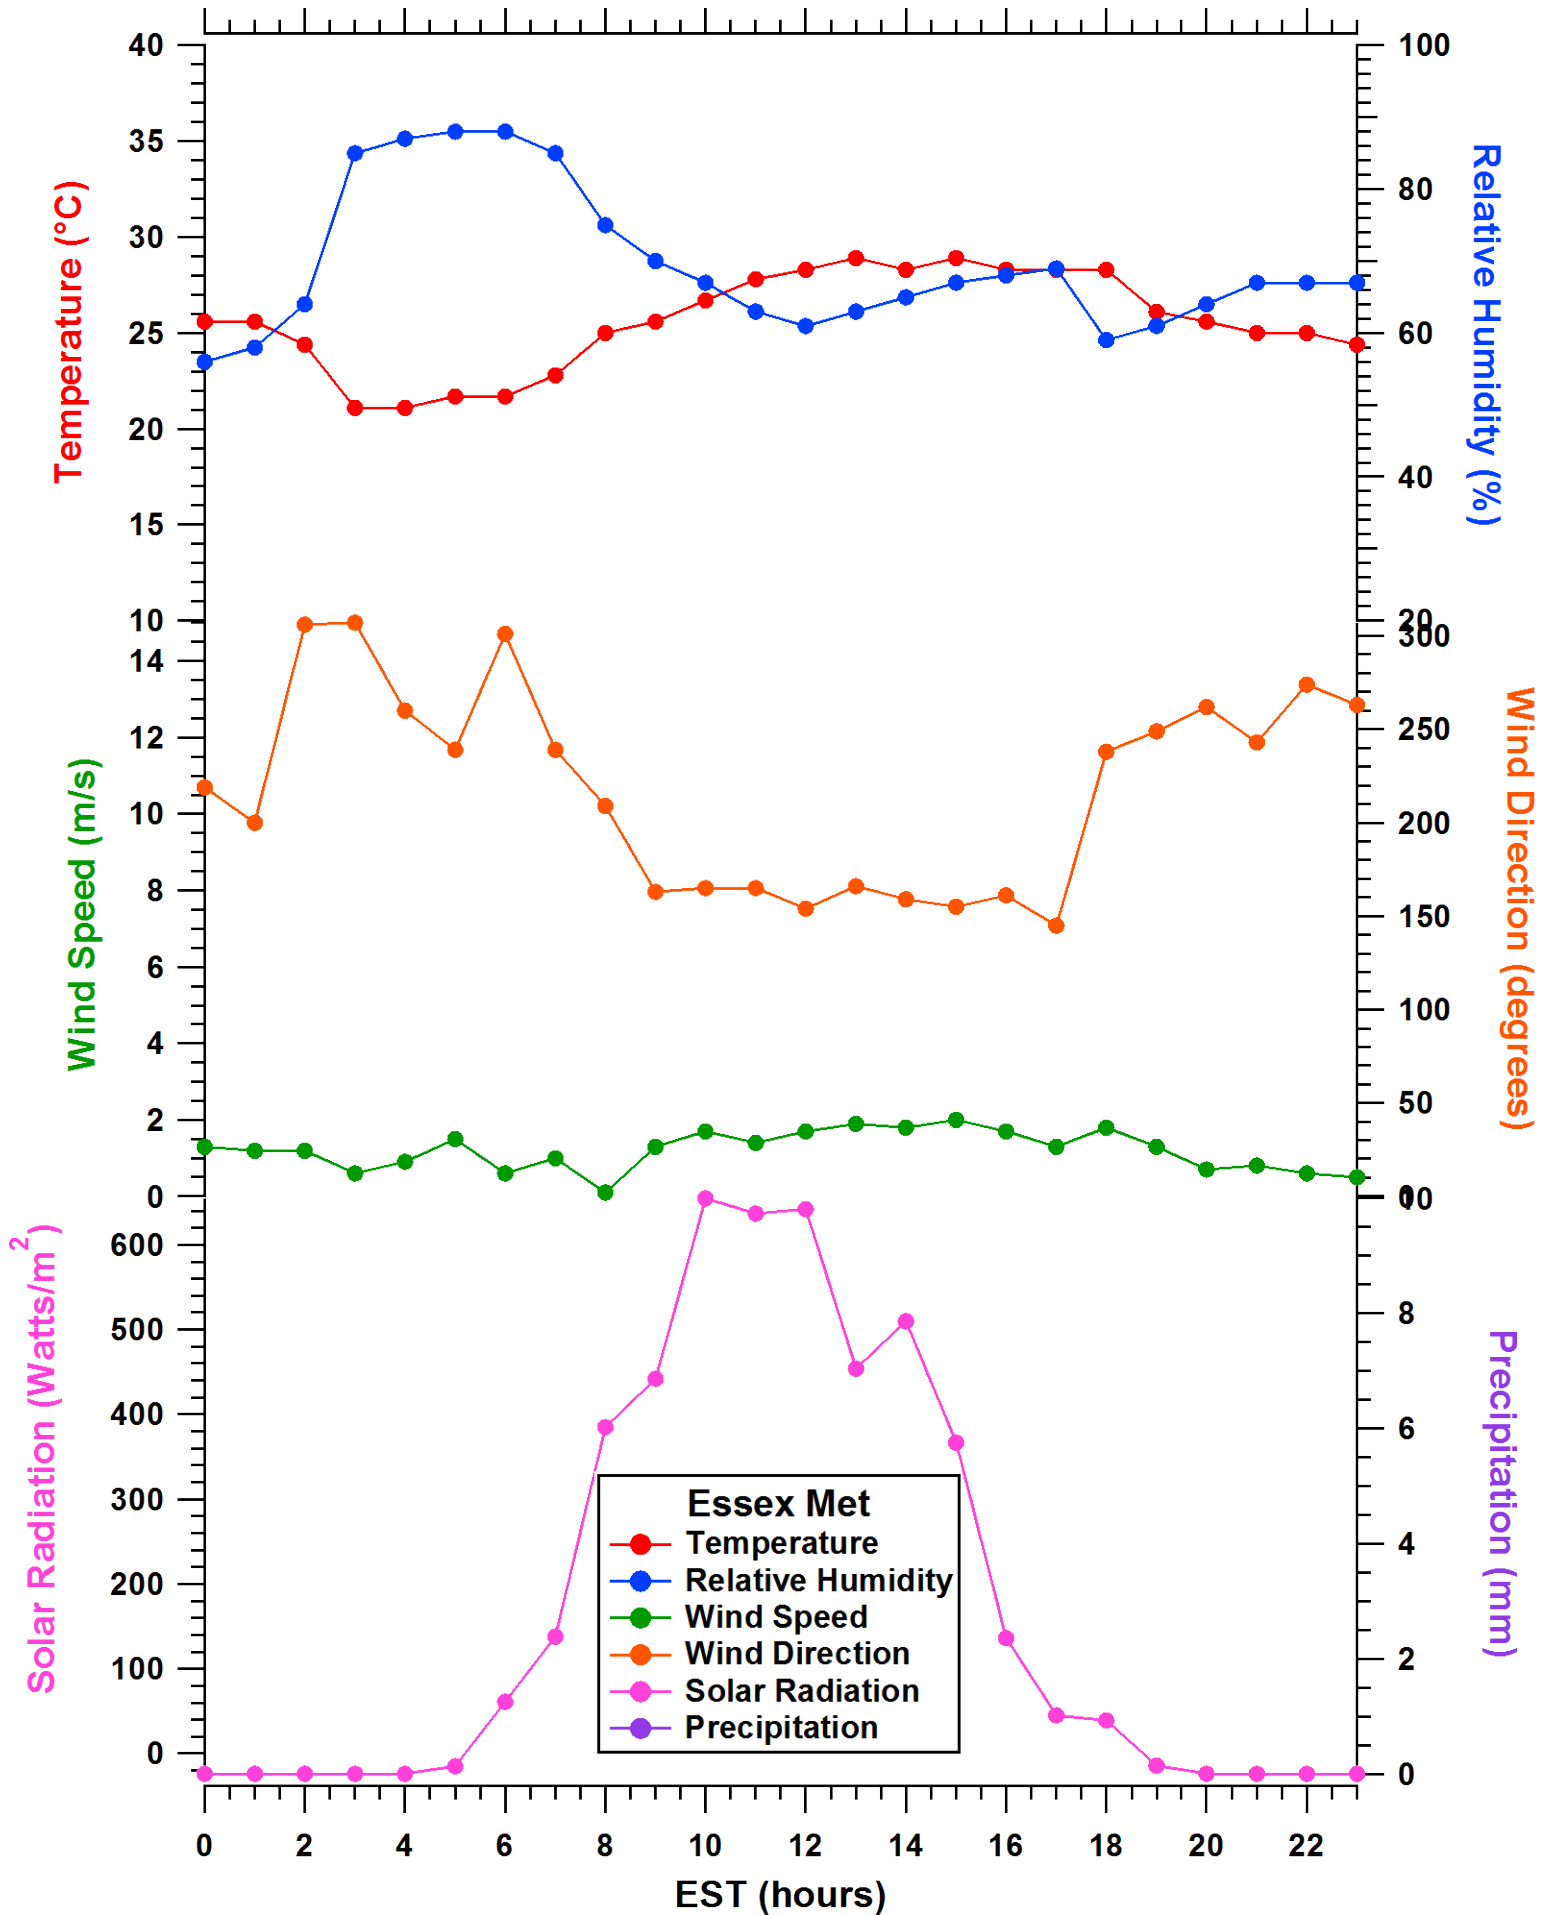

2011-07-03 MDE Ground Site Data Quick Look

All data are preliminary and subject to change

2011-07-03 MDE Ground Site Data Quick Look

All data are preliminary and subject to change

2011-07-03 MDE Ground Site Data Quick Look

All data are preliminary and subject to change

2011-07-03 MDE Ground Site Data Quick Look

All data are preliminary and subject to change

2011-07-03 MDE Ground Site Data Quick Look

All data are preliminary and subject to change