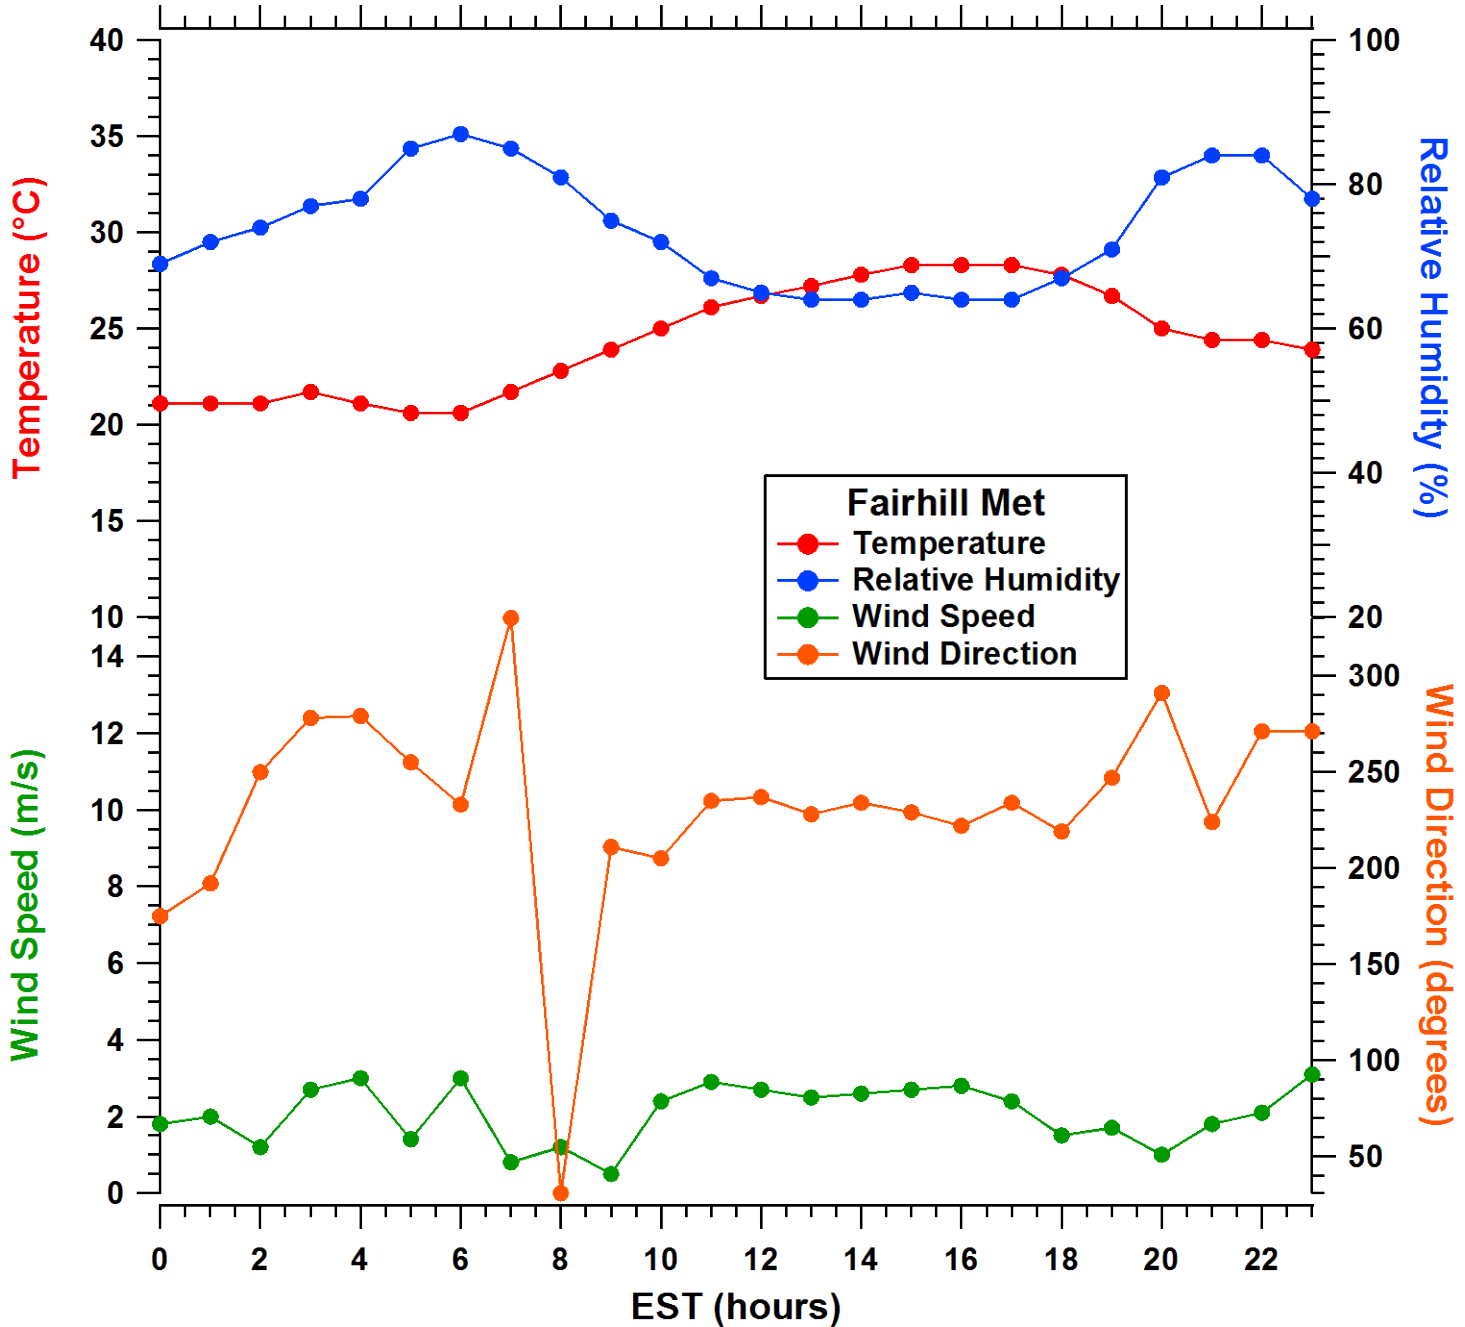

2011-07-03 MDE Ground Site Data Quick Look

All data are preliminary and subject to change