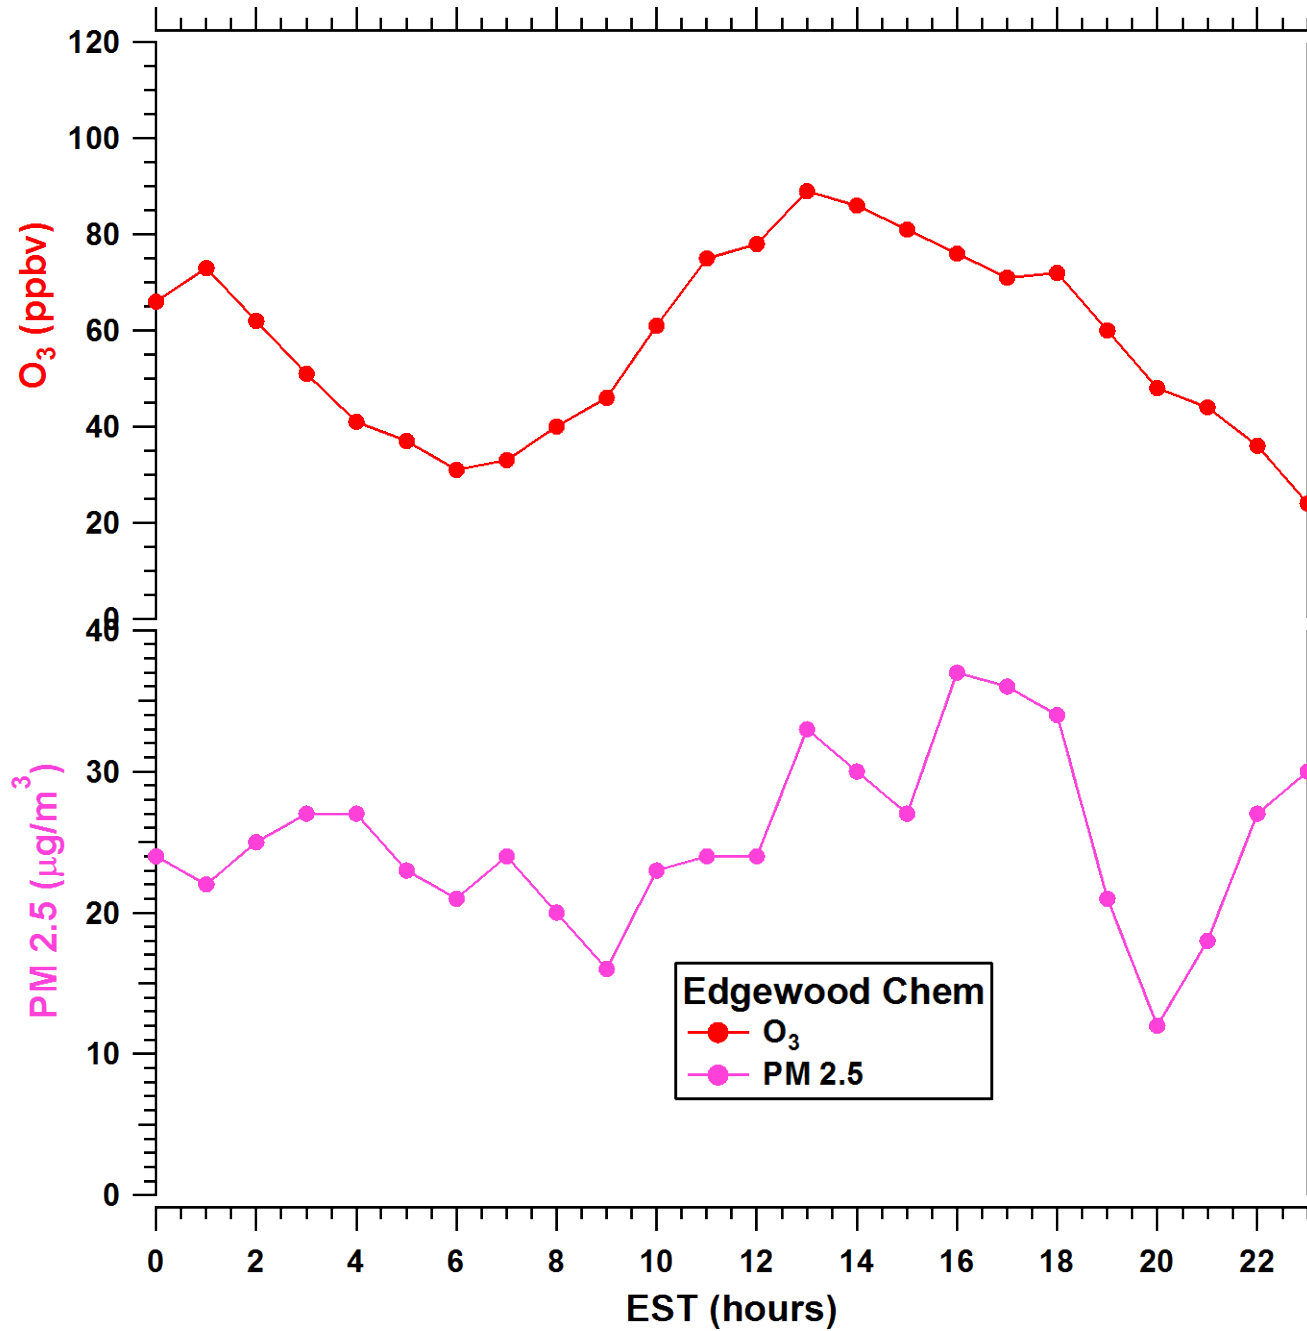

2011-07-03 MDE Ground Site Data Quick Look

All data are preliminary and subject to change

2011-07-03 MDE Ground Site Data Quick Look

All data are preliminary and subject to change

2011-07-03 MDE Ground Site Data Quick Look

All data are preliminary and subject to change

2011-07-03 MDE Ground Site Data Quick Look

All data are preliminary and subject to change

2011-07-03 MDE Ground Site Data Quick Look

All data are preliminary and subject to change