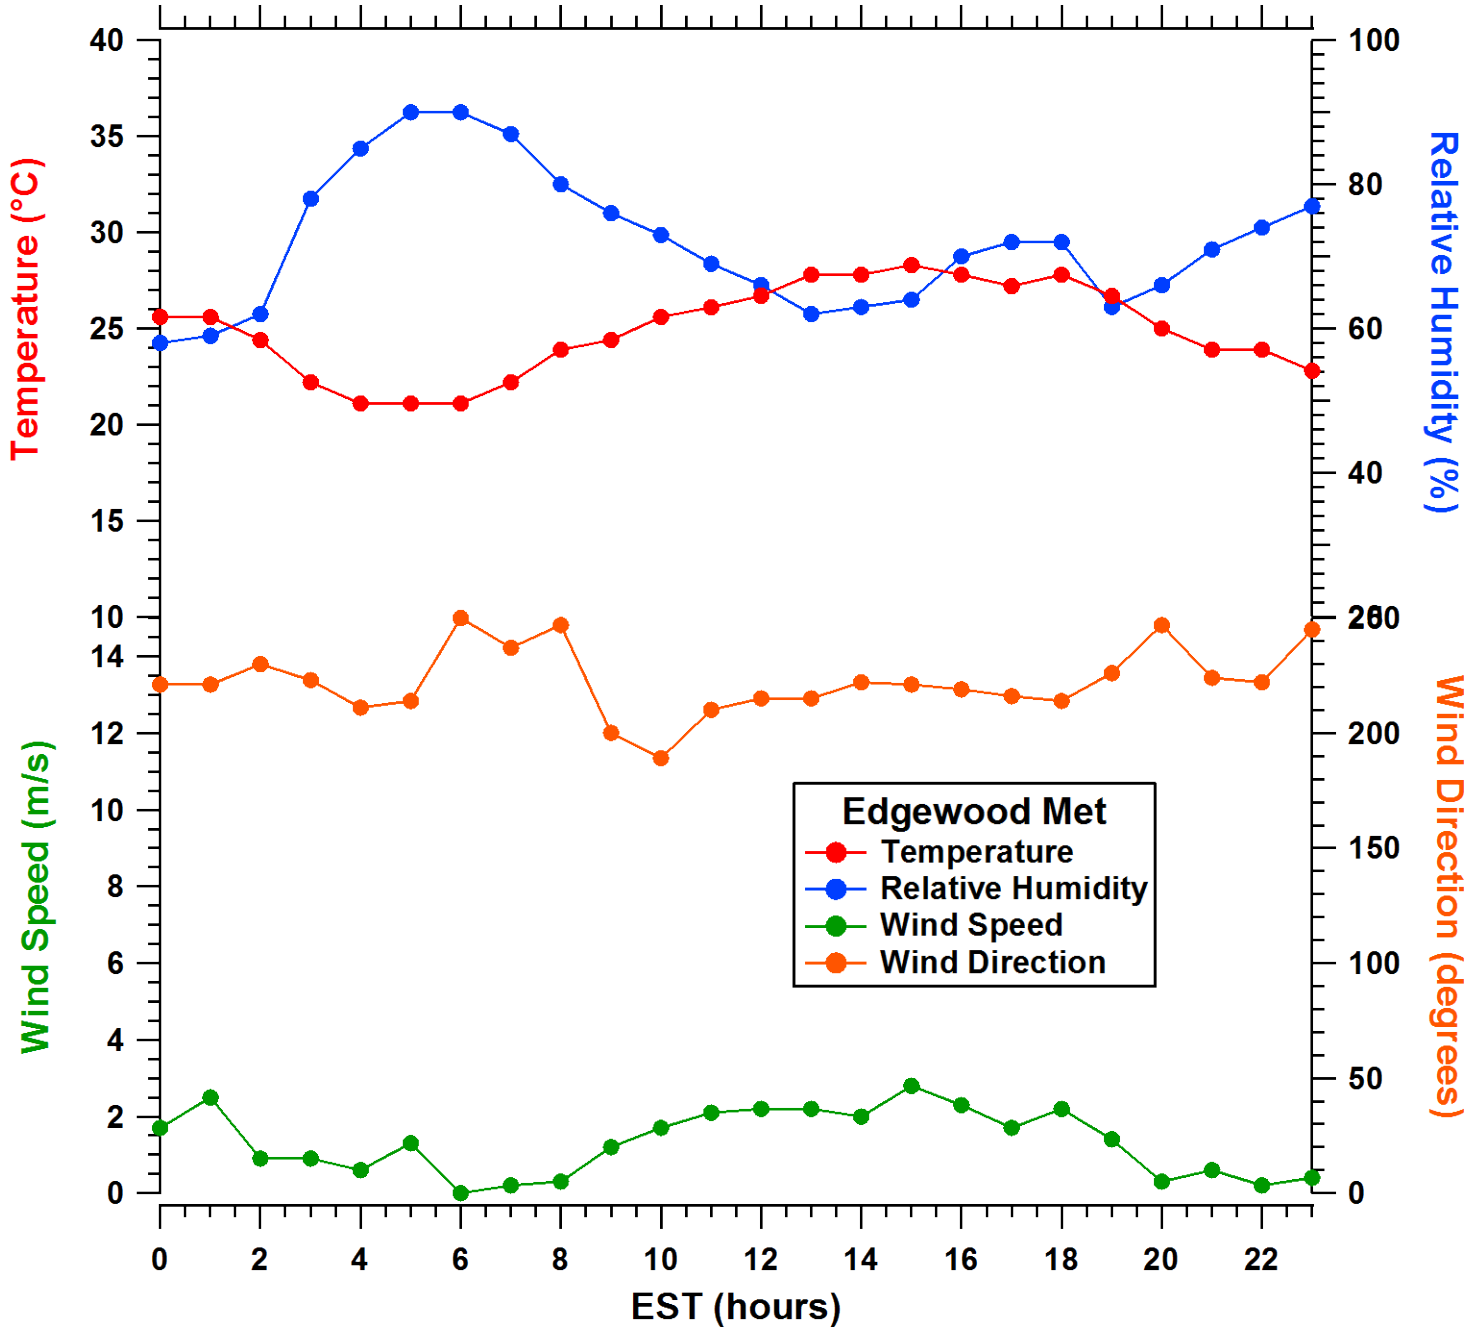

2011-07-03 MDE Ground Site Data Quick Look

All data are preliminary and subject to change

2011-07-03 MDE Ground Site Data Quick Look

All data are preliminary and subject to change

2011-07-03 MDE Ground Site Data Quick Look