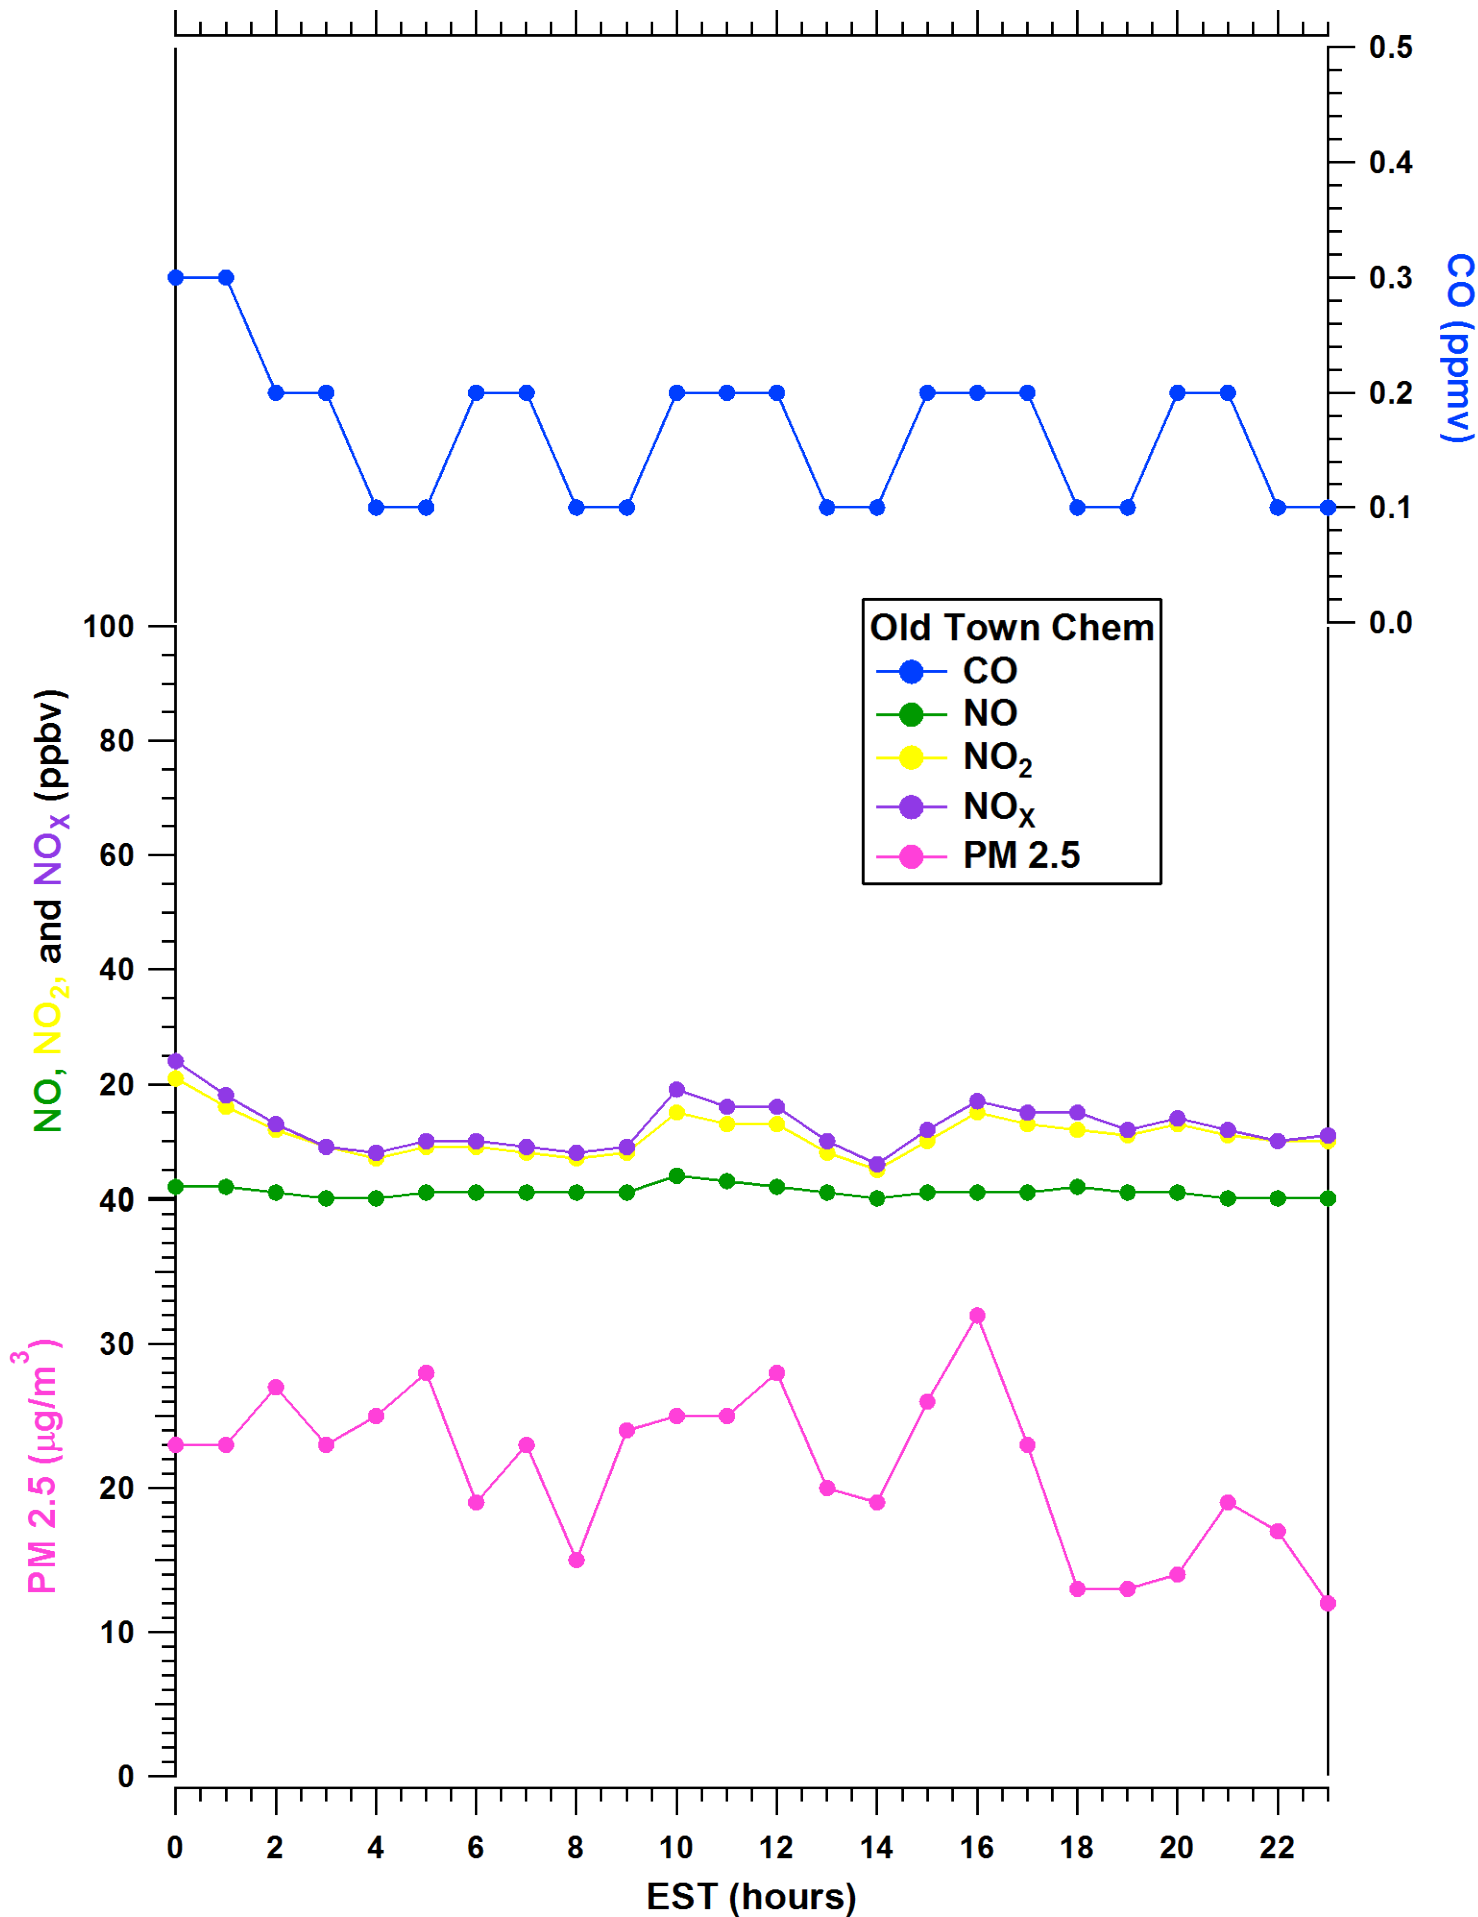

All data are preliminary and subject to change

2011-07-03 MDE Ground Site Data Quick Look

All data are preliminary and subject to change

2011-07-03 MDE Ground Site Data Quick Look

All data are preliminary and subject to change

2011-07-03 MDE Ground Site Data Quick Look

All data are preliminary and subject to change

2011-07-03 MDE Ground Site Data Quick Look

All data are preliminary and subject to change

2011-07-03 MDE Ground Site Data Quick Look