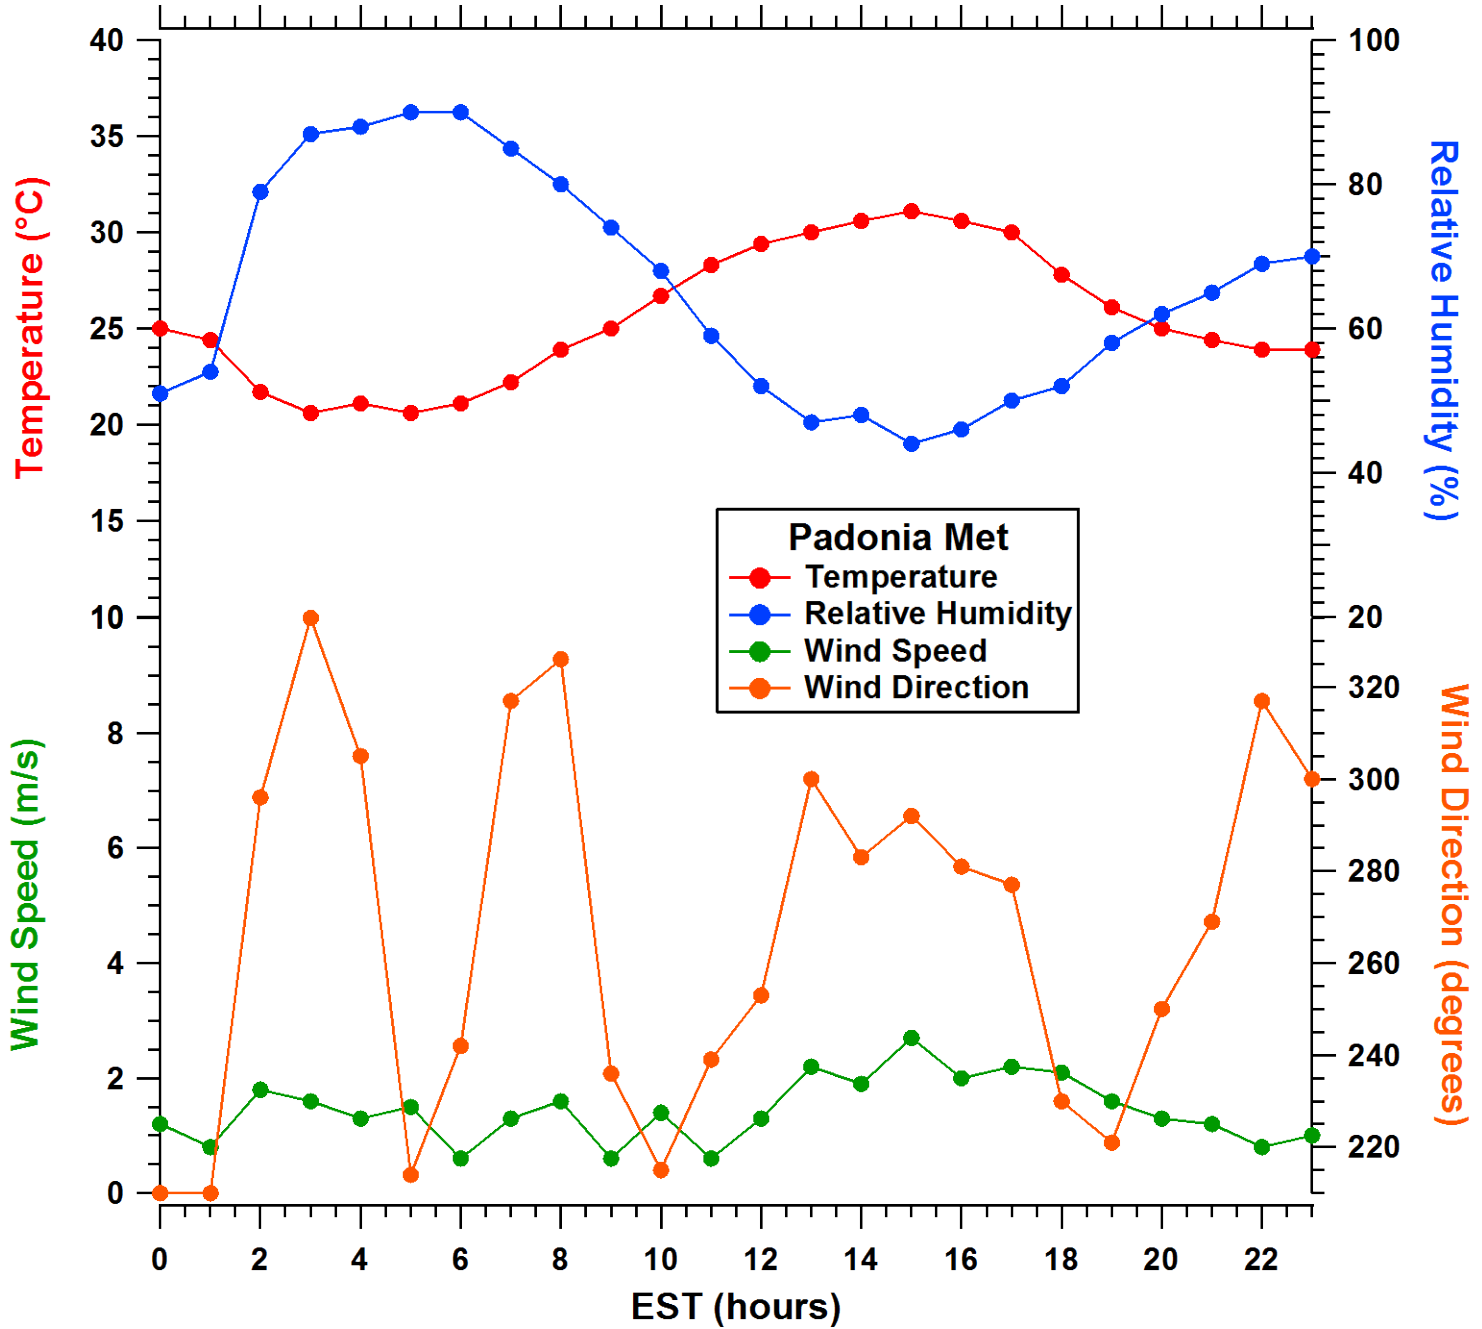

2011-07-03 MDE Ground Site Data Quick Look

All data are preliminary and subject to change