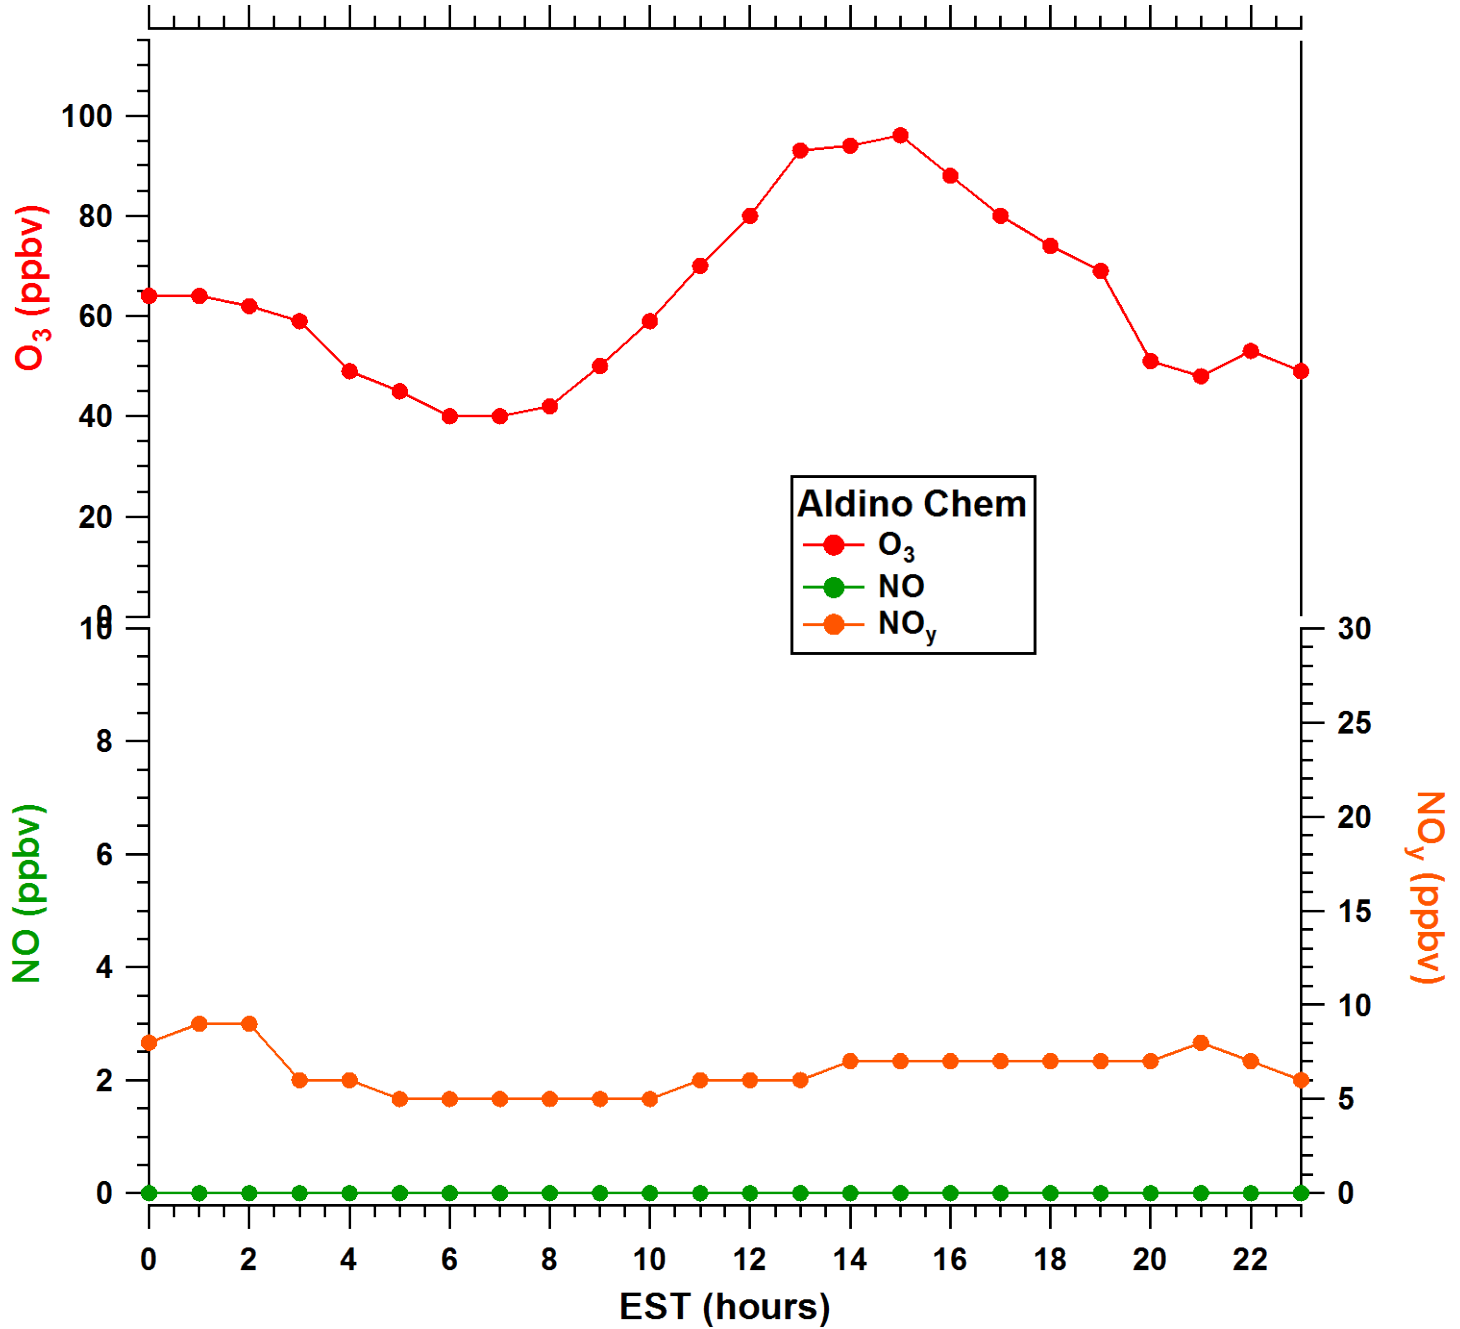

2011-07-03 MDE Ground Site Data Quick Look

All data are preliminary and subject to change

2011-07-03 MDE Ground Site Data Quick Look

All data are preliminary and subject to change

2011-07-03 MDE Ground Site Data Quick Look

All data are preliminary and subject to change

2011-07-03 MDE Ground Site Data Quick Look

All data are preliminary and subject to change

2011-07-03 MDE Ground Site Data Quick Look

All data are preliminary and subject to change