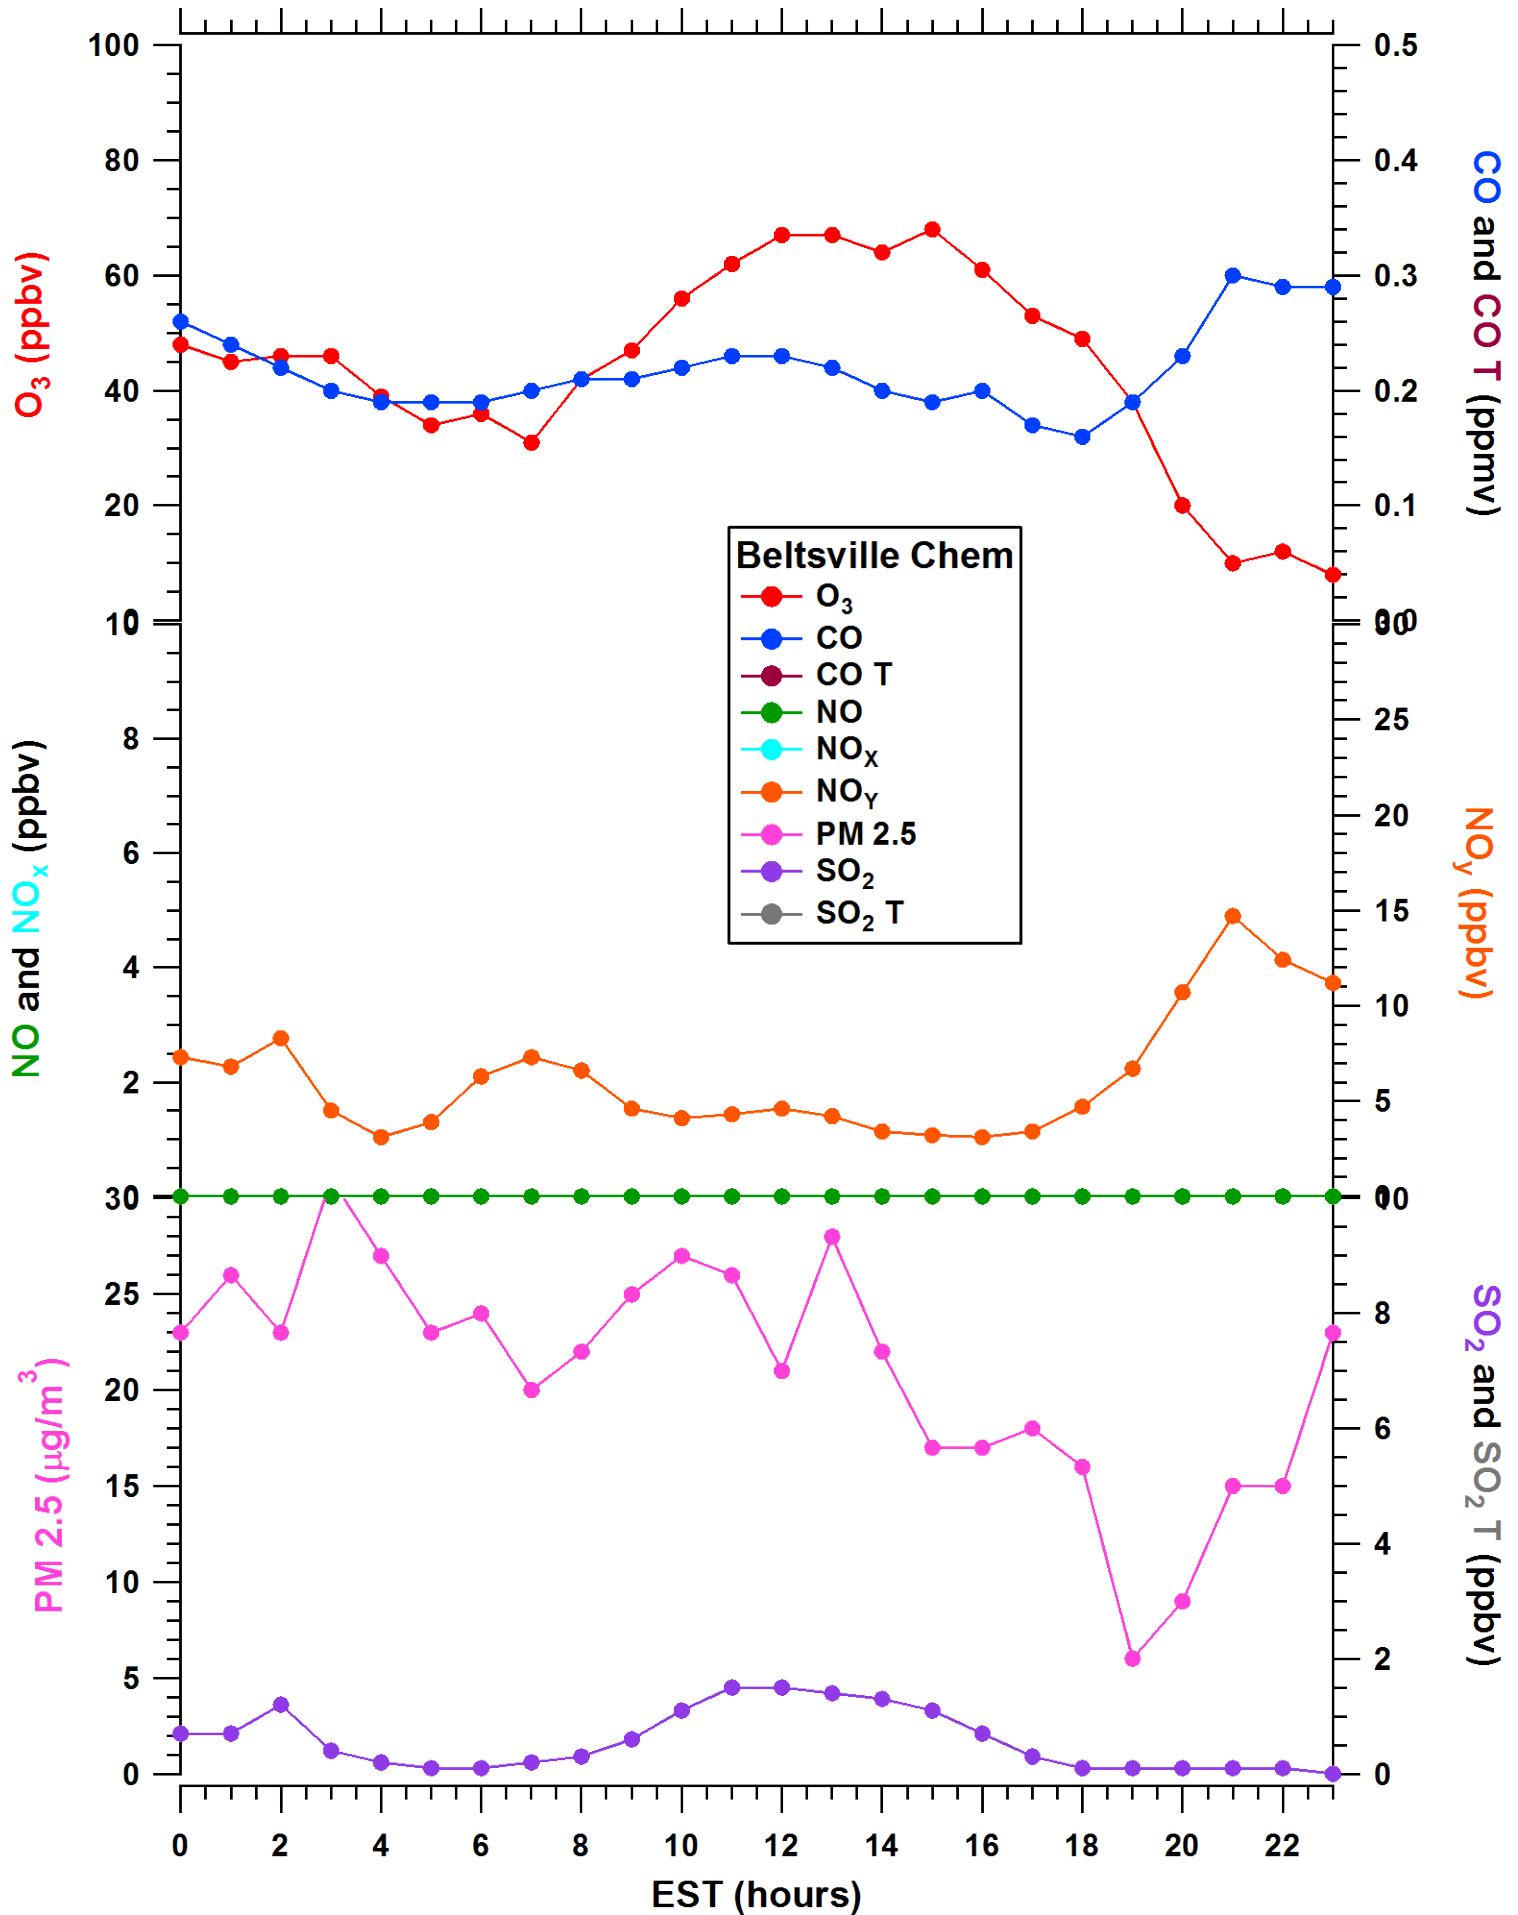

2011-07-03 MDE Ground Site Data Quick Look

All data are preliminary and subject to change

2011-07-03 MDE Ground Site Data Quick Look

All data are preliminary and subject to change

2011-07-03 MDE Ground Site Data Quick Look

All data are preliminary and subject to change

2011-07-03 MDE Ground Site Data Quick Look

All data are preliminary and subject to change

2011-07-03 MDE Ground Site Data Quick Look

All data are preliminary and subject to change