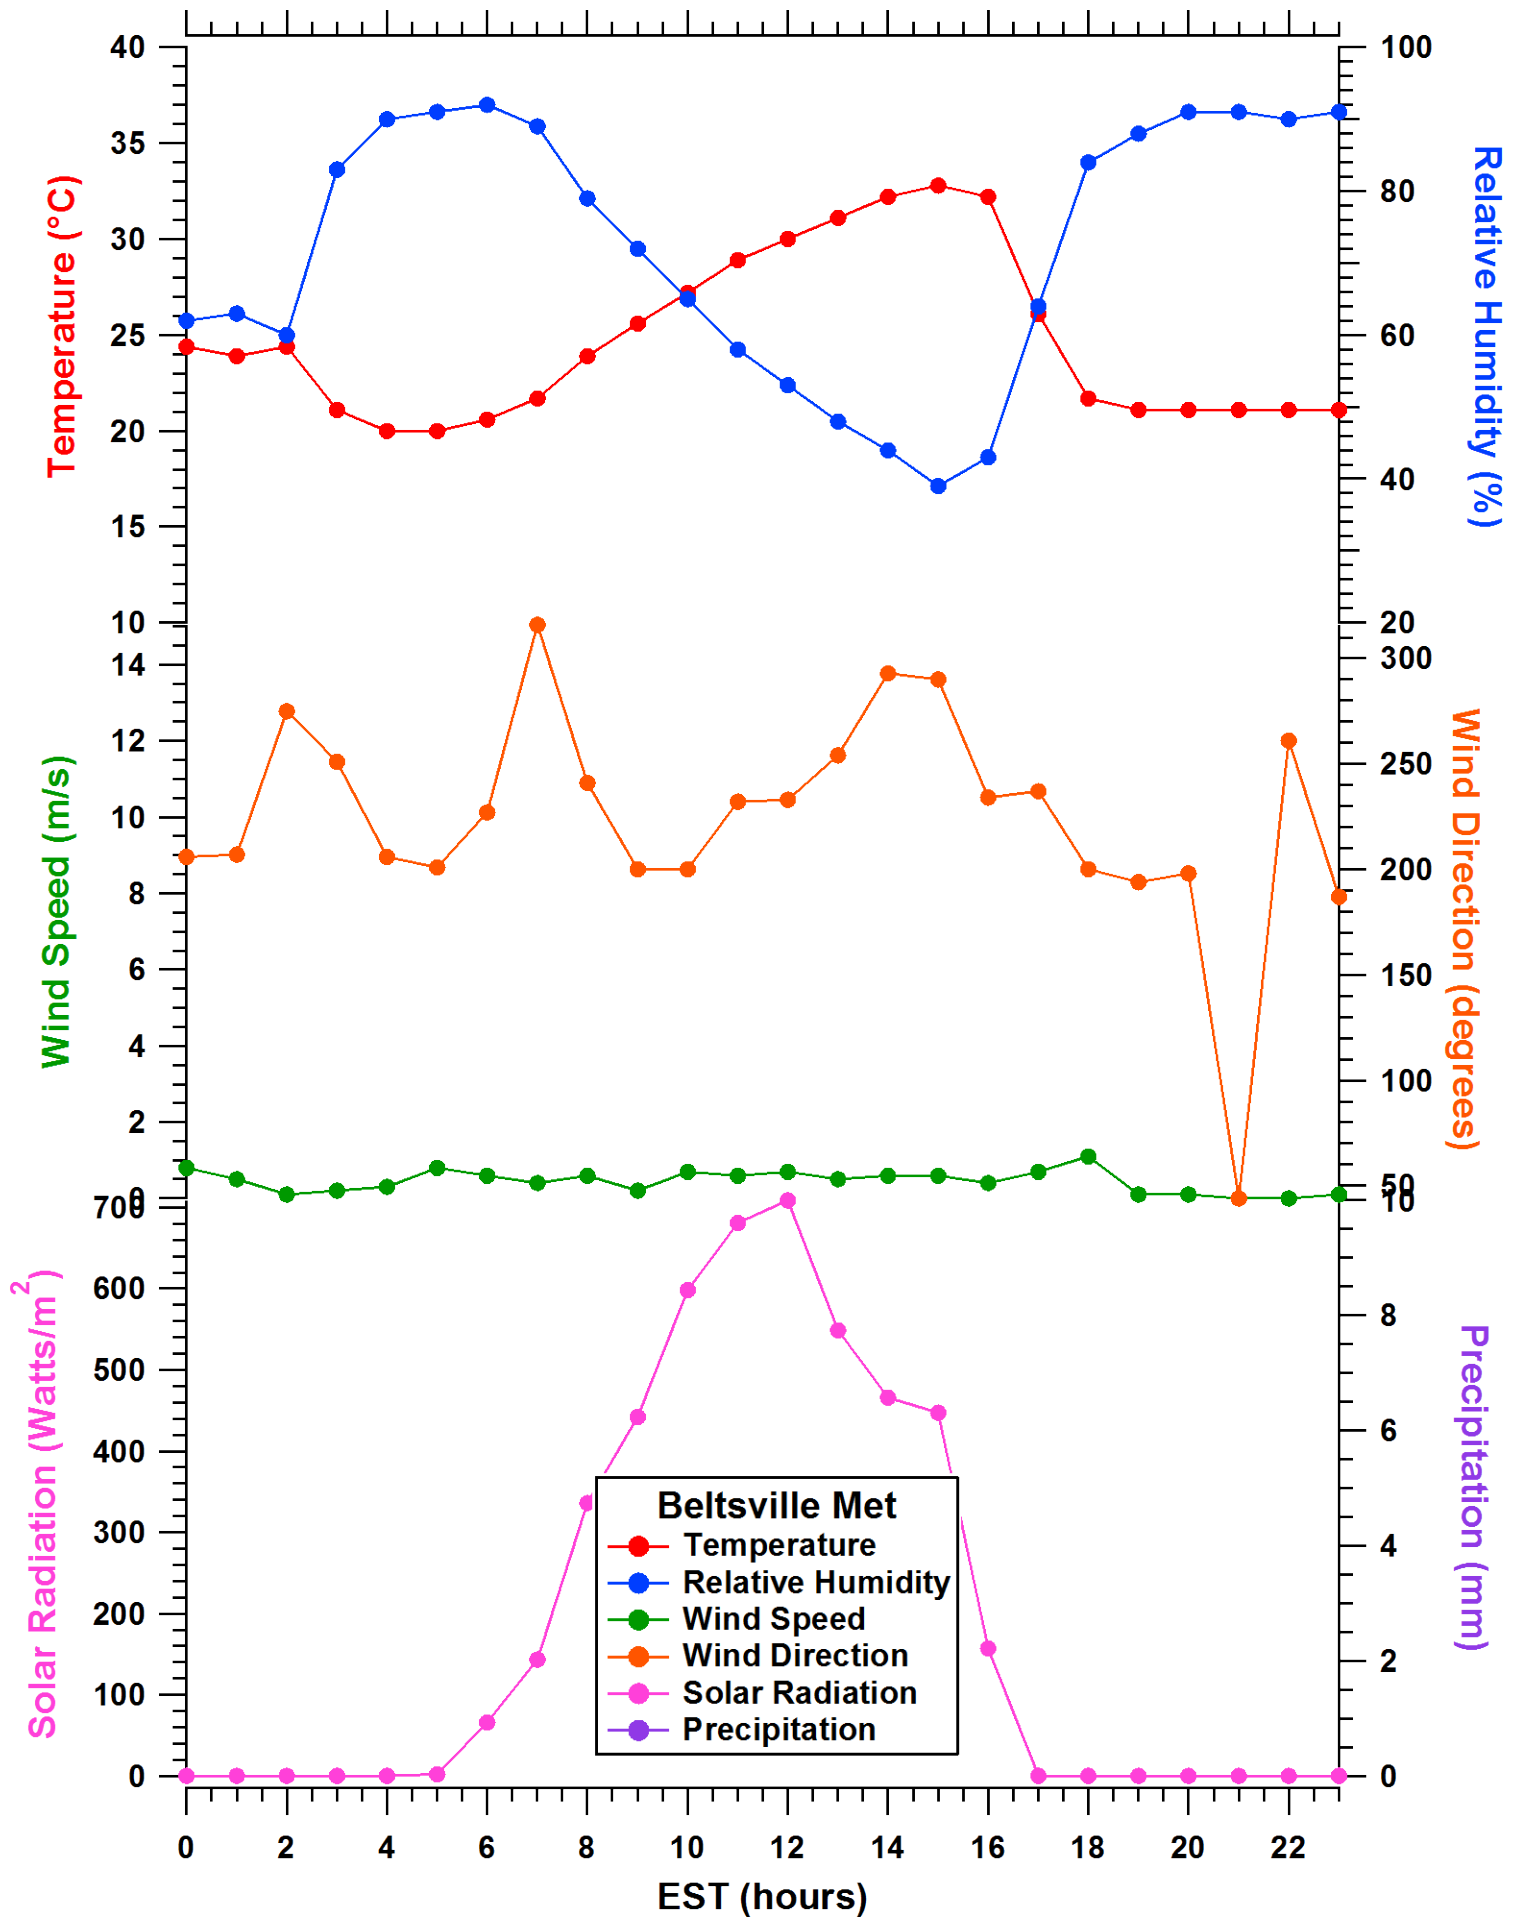

2011-07-03 MDE Ground Site Data Quick Look

All data are preliminary and subject to change

2011-07-03 MDE Ground Site Data Quick Look

All data are preliminary and subject to change

2011-07-03 MDE Ground Site Data Quick Look

All data are preliminary and subject to change

2011-07-03 MDE Ground Site Data Quick Look

All data are preliminary and subject to change

2011-07-03 MDE Ground Site Data Quick Look

All data are preliminary and subject to change