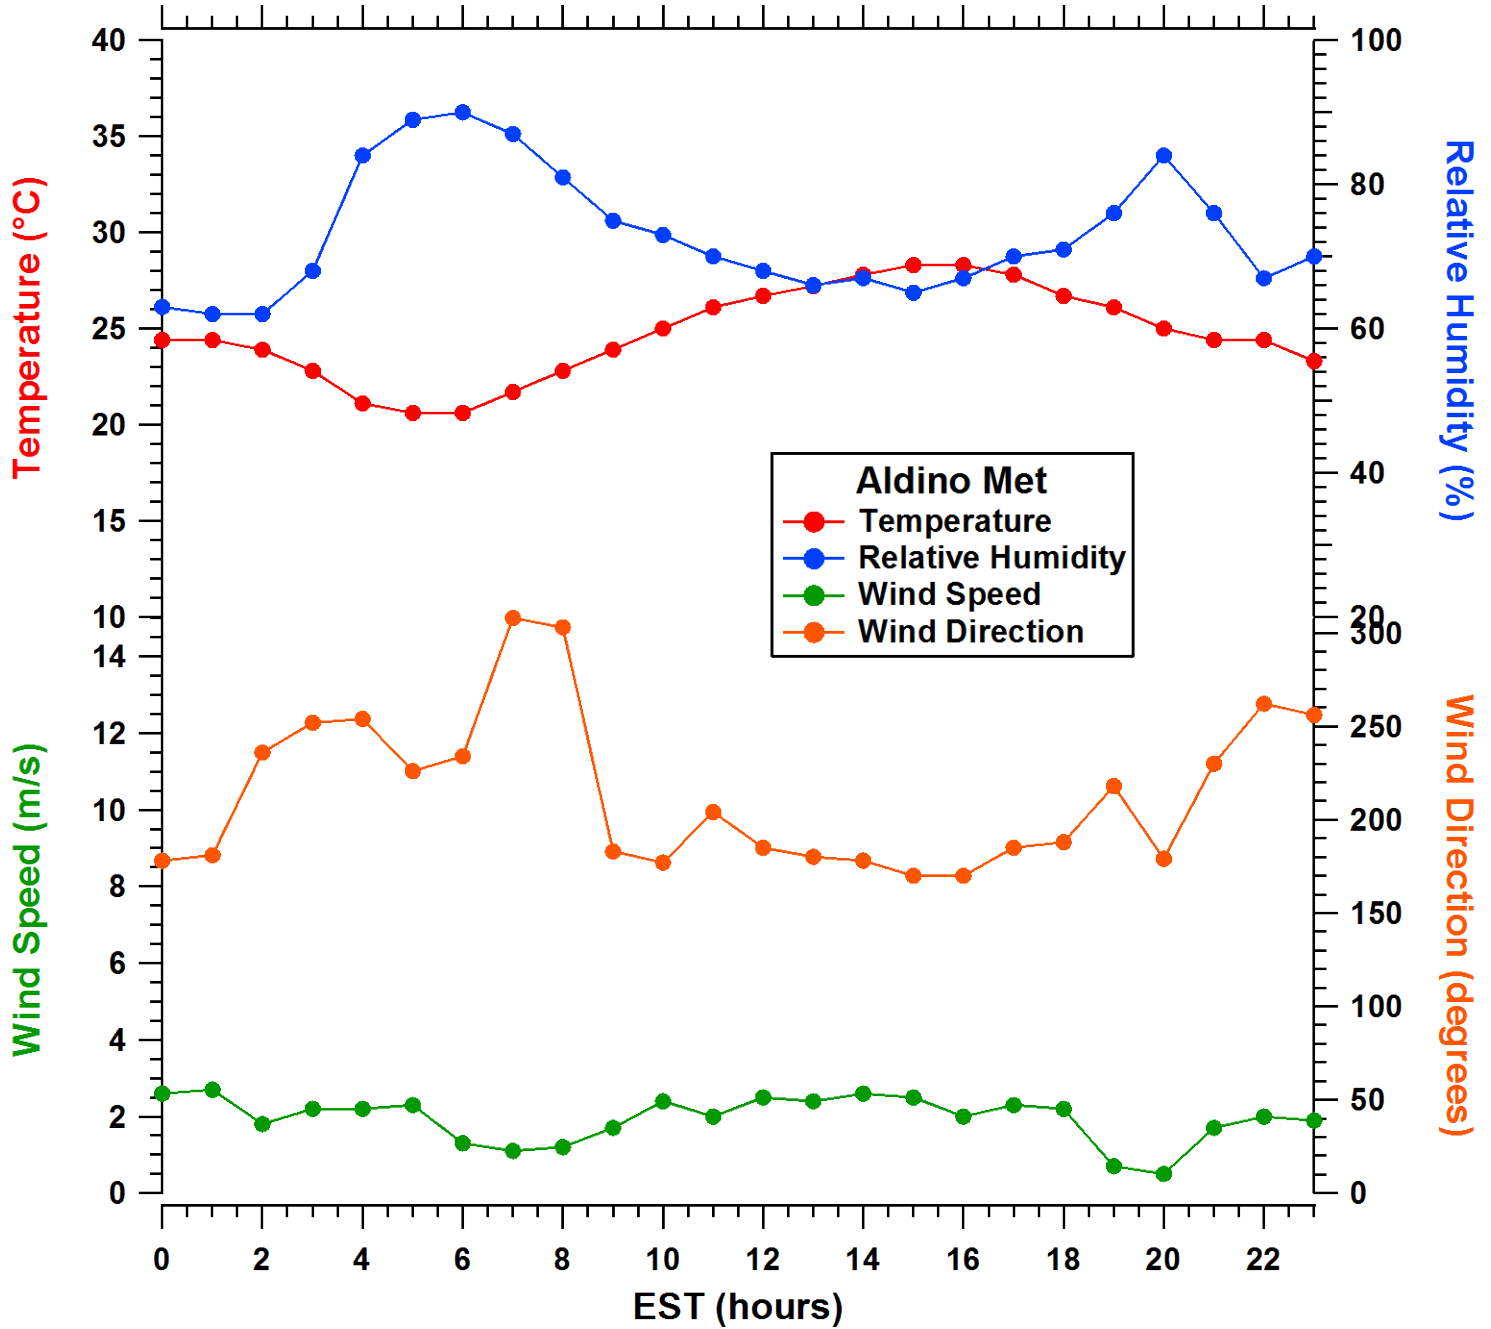

2011-07-03 MDE Ground Site Data Quick Look

All data are preliminary and subject to change

2011-07-03 MDE Ground Site Data Quick Look

All data are preliminary and subject to change

2011-07-03 MDE Ground Site Data Quick Look