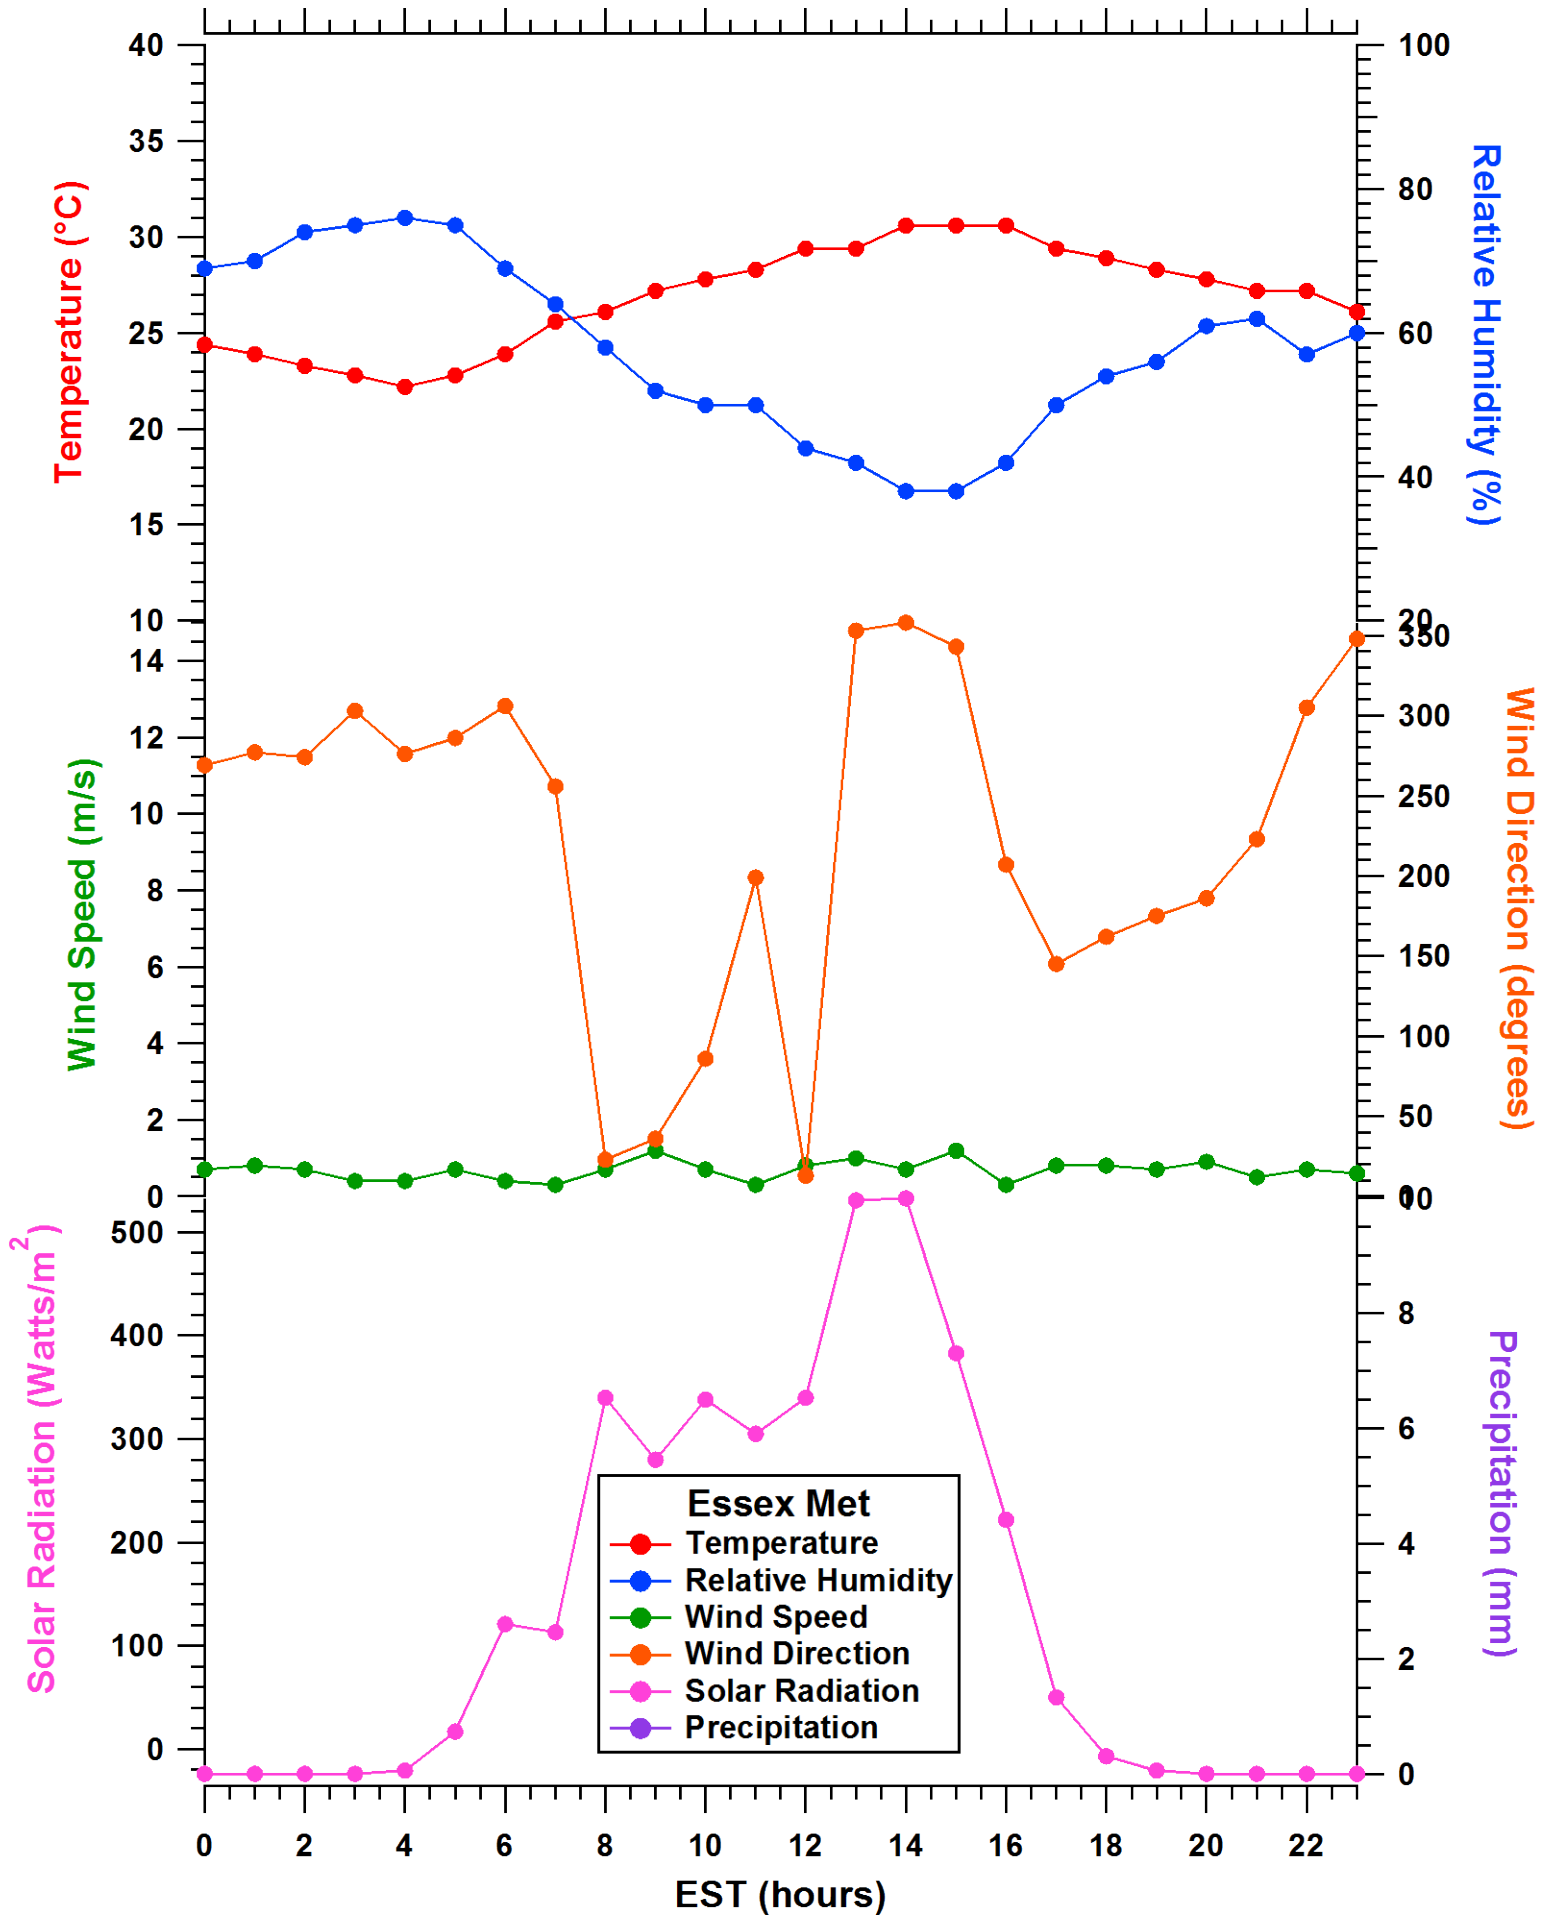

2011-07-04 MDE Ground Site Data Quick Look

All data are preliminary and subject to change