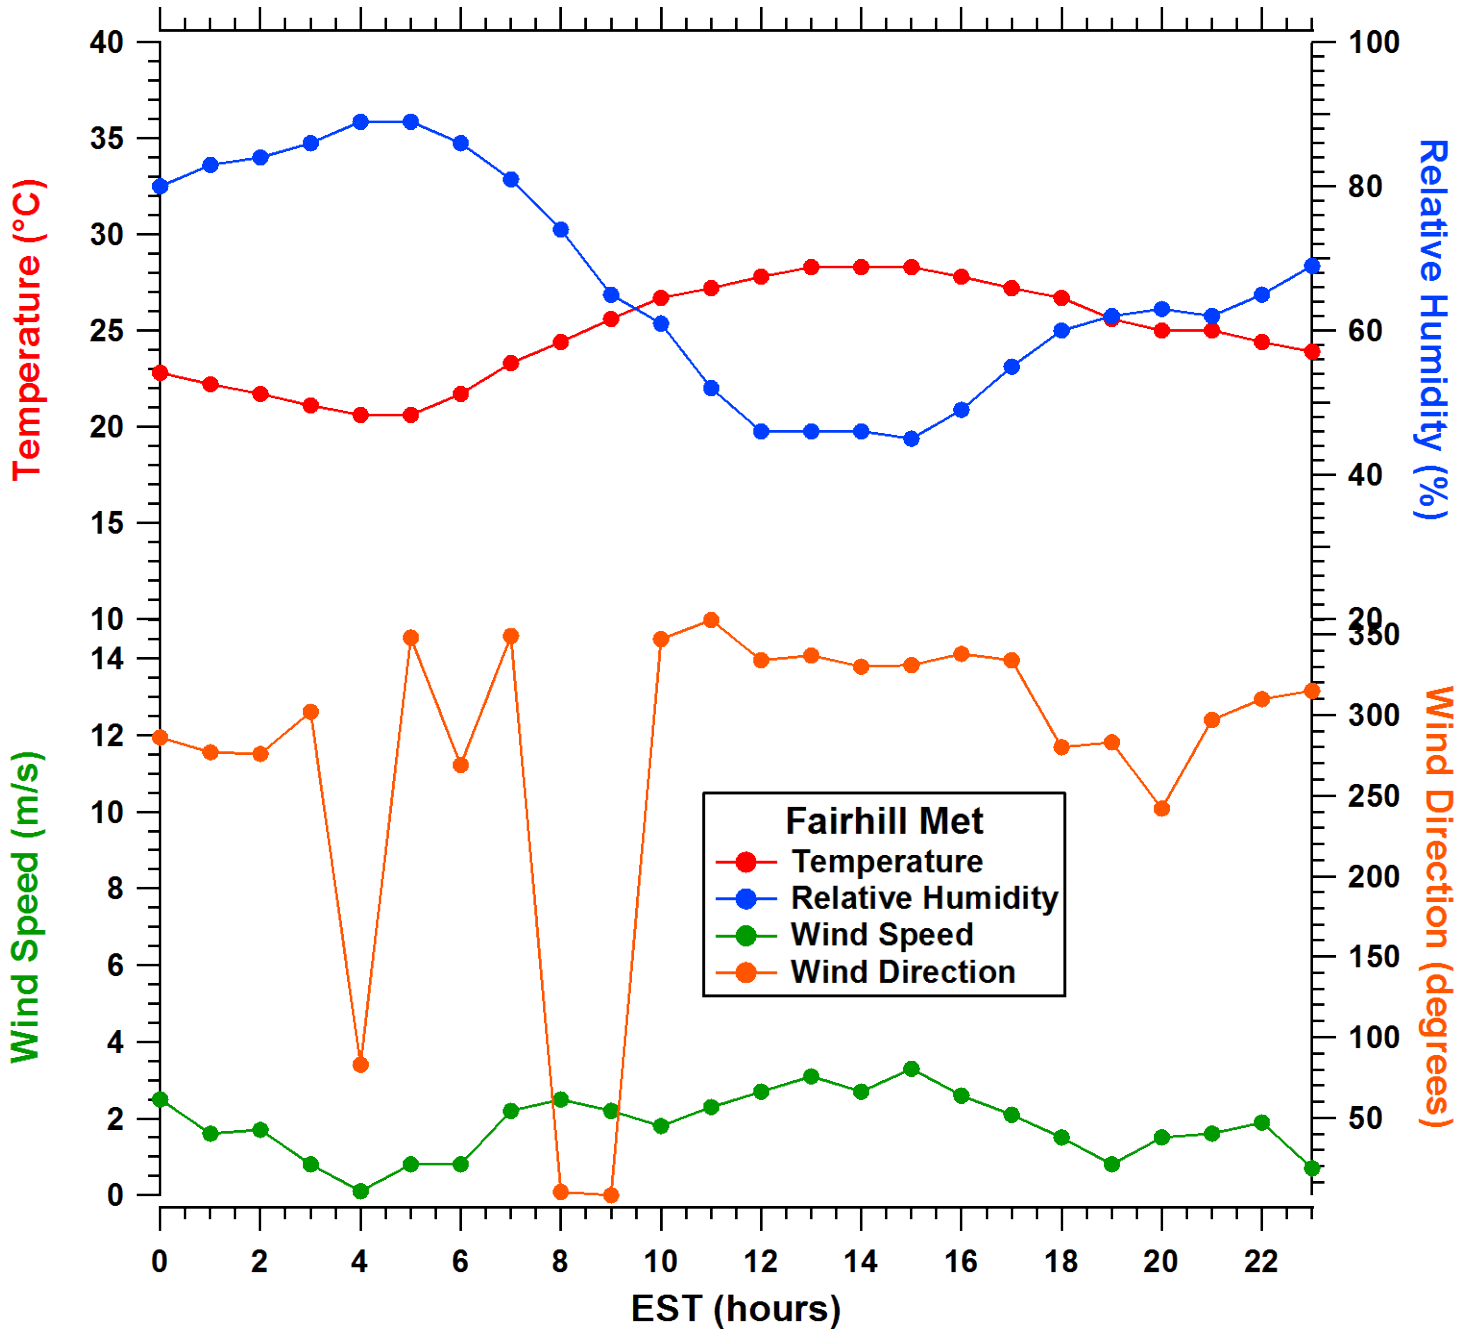

2011-07-04 MDE Ground Site Data Quick Look

All data are preliminary and subject to change