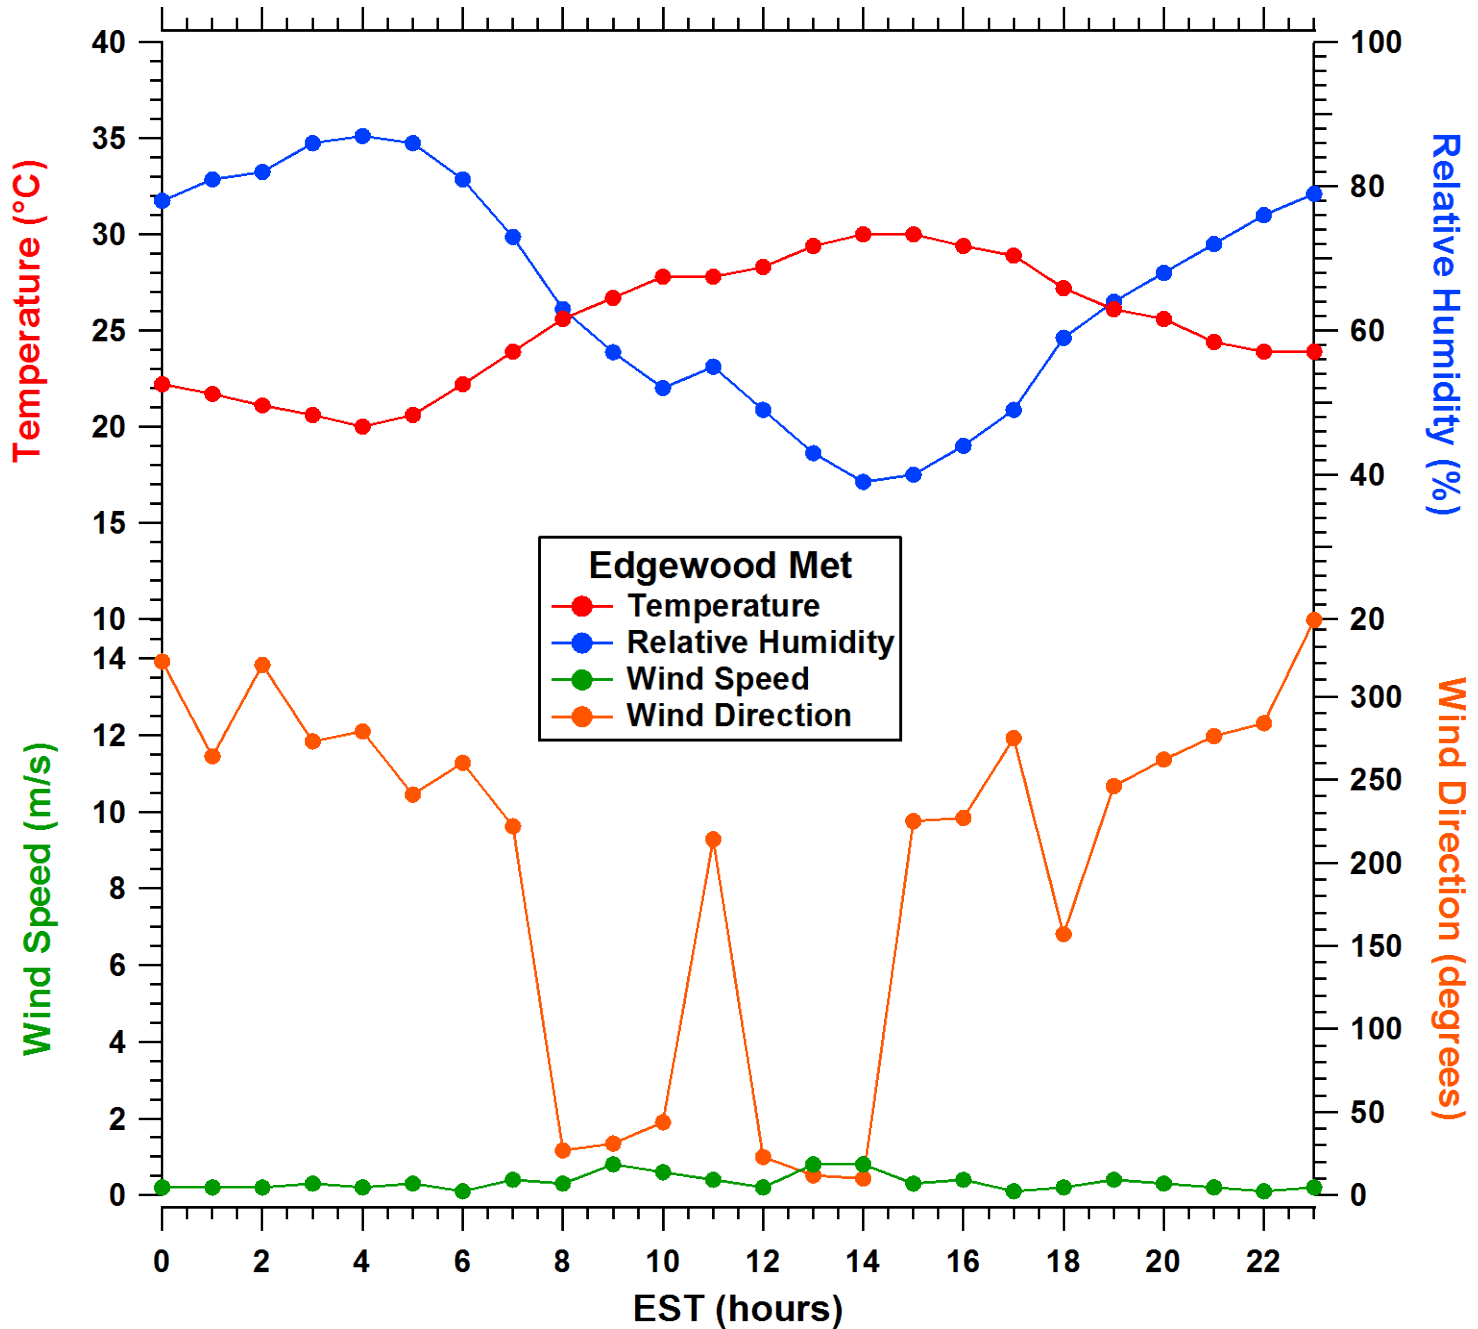

2011-07-04 MDE Ground Site Data Quick Look

All data are preliminary and subject to change