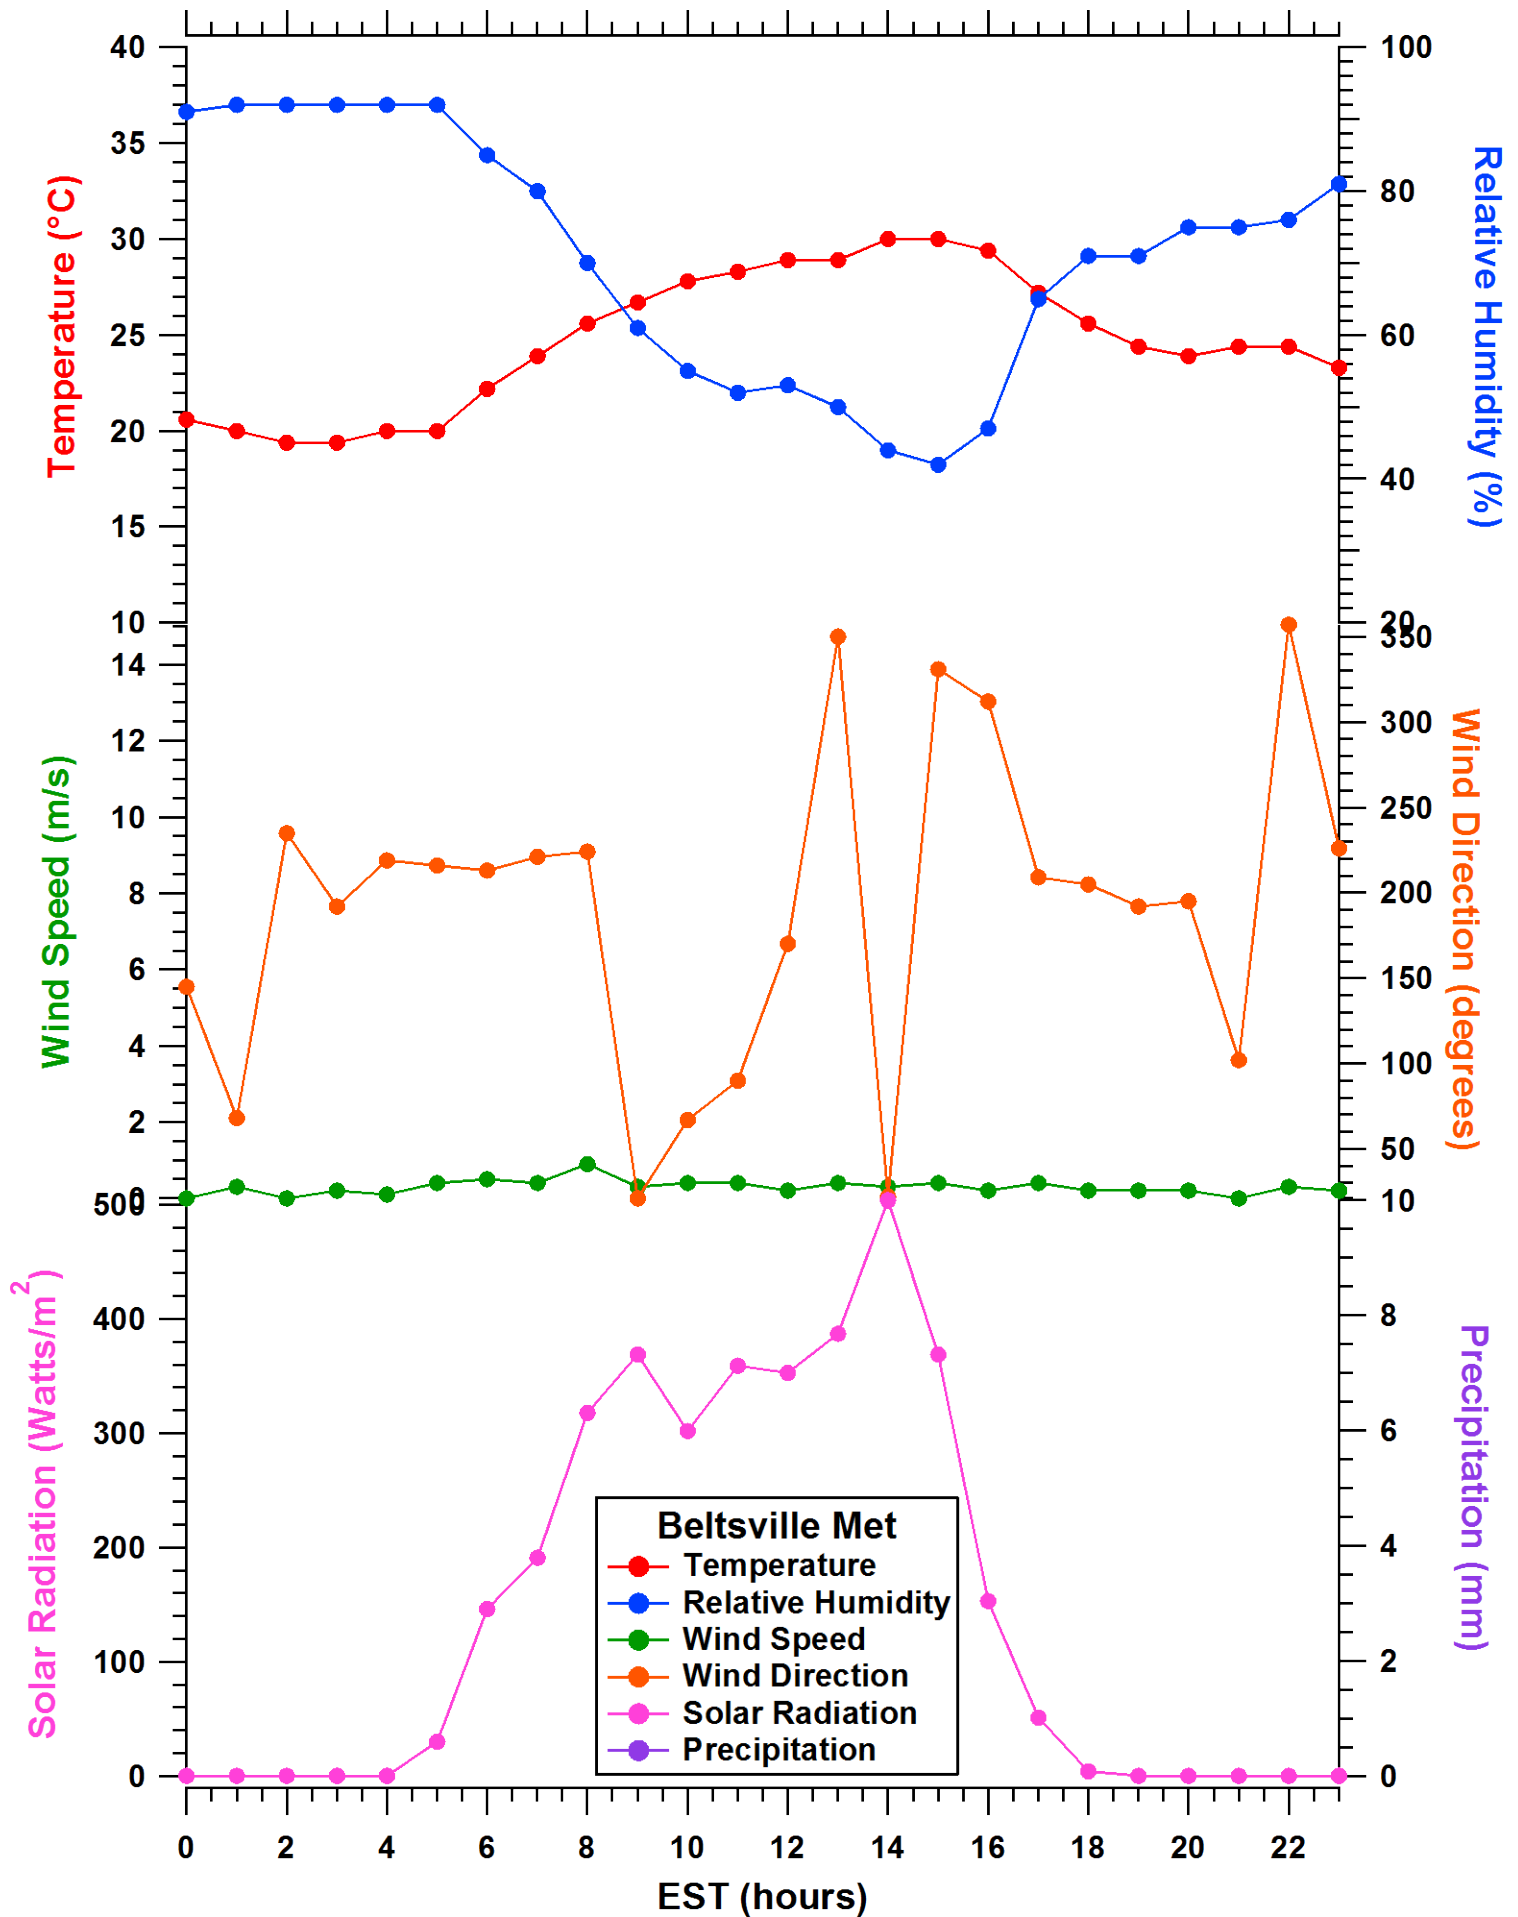

2011-07-04 MDE Ground Site Data Quick Look

All data are preliminary and subject to change