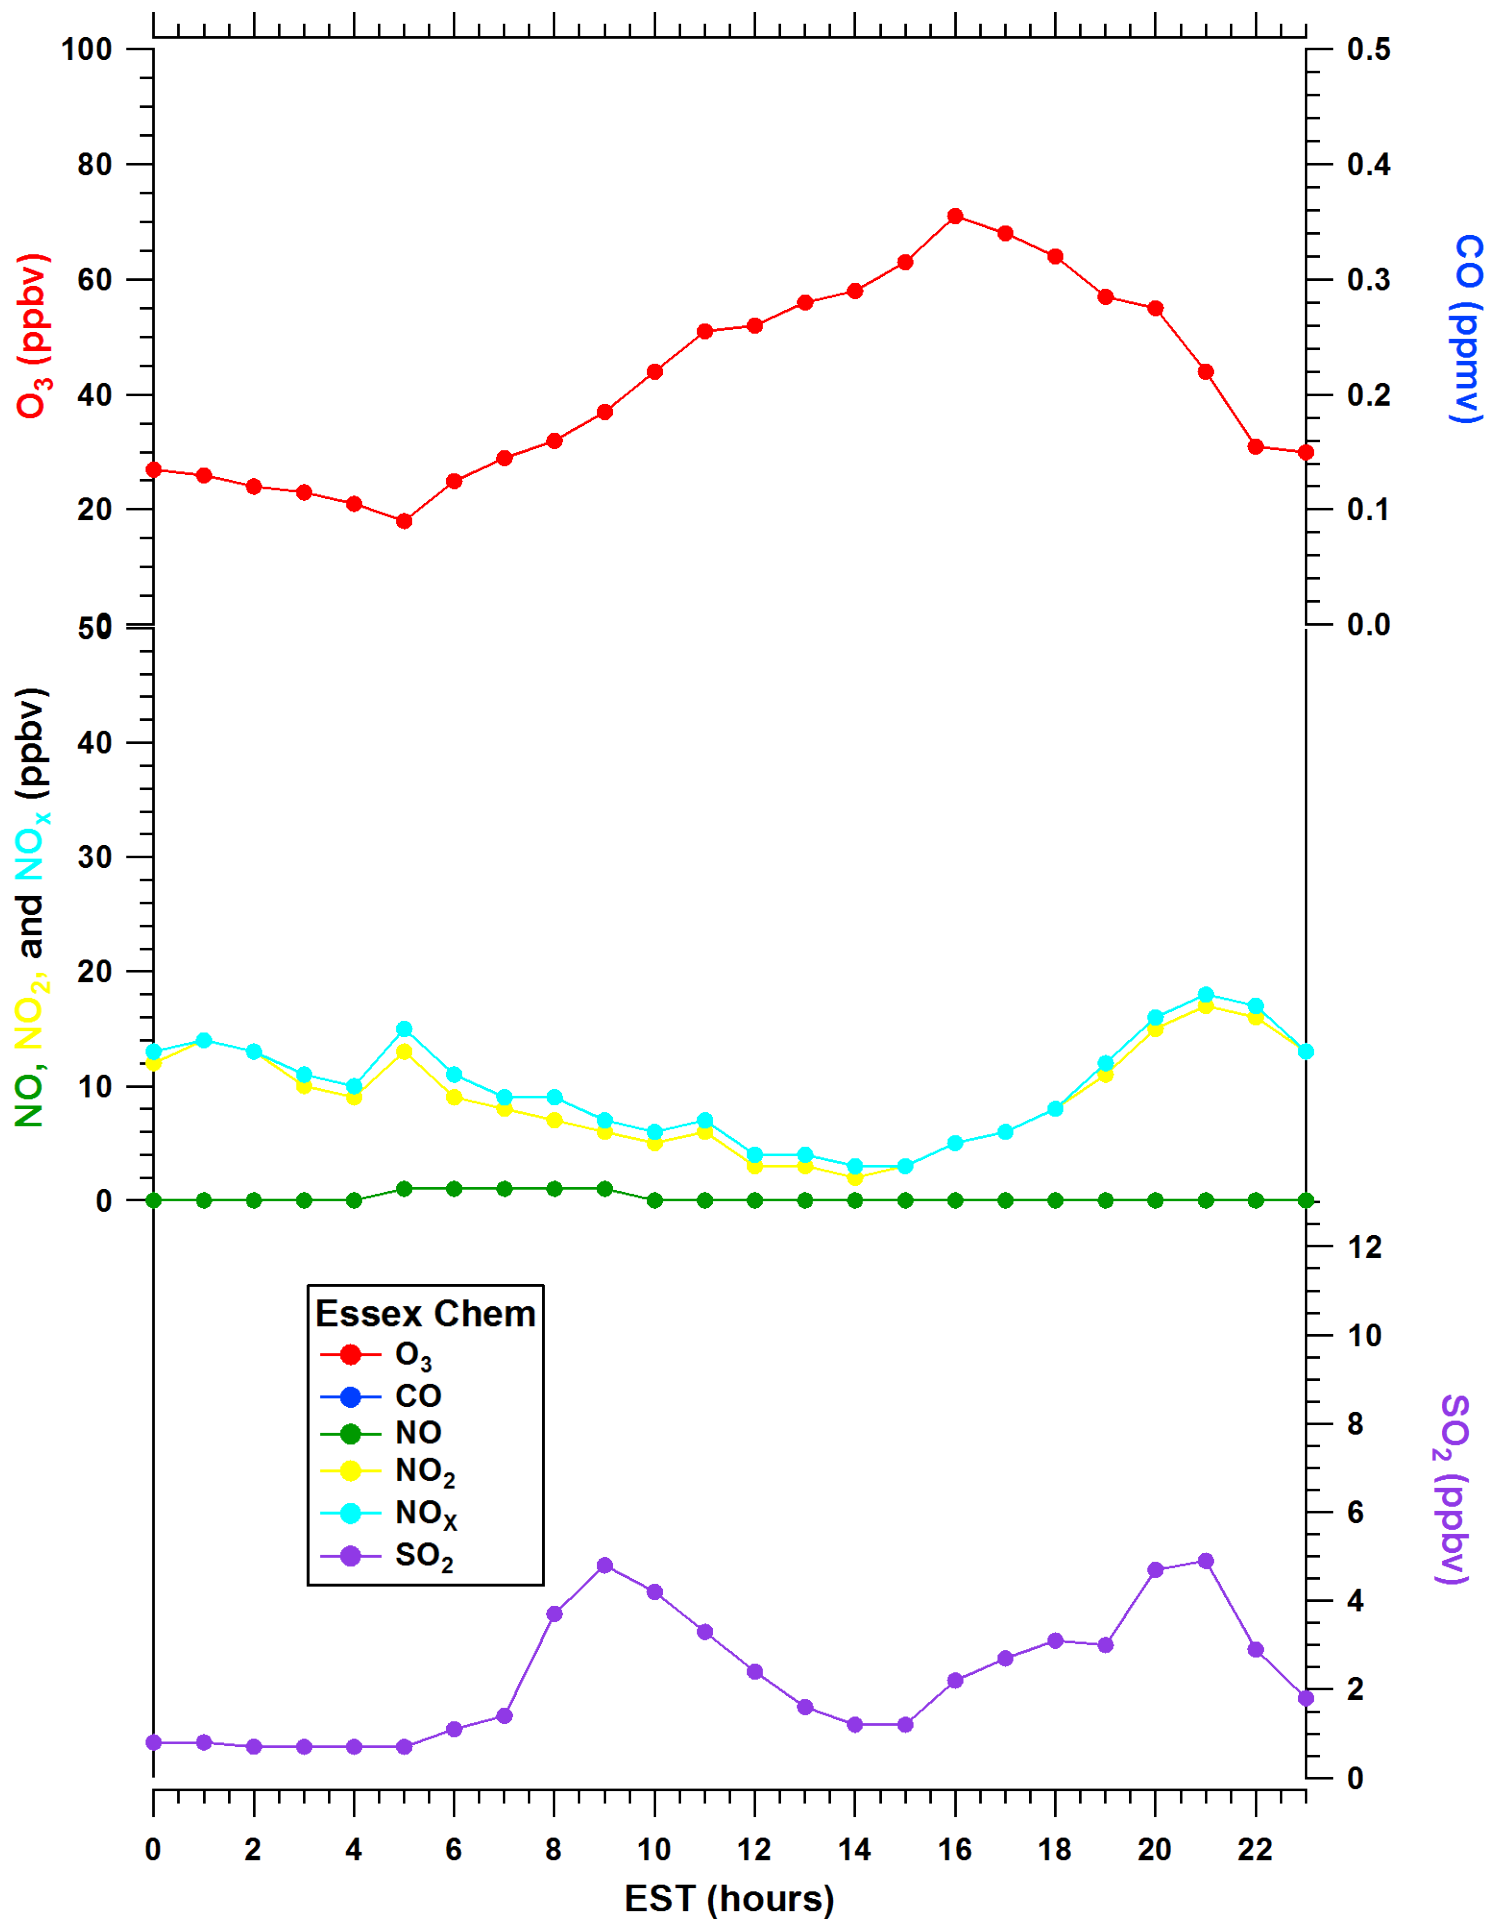

2011-07-04 MDE Ground Site Data Quick Look

All data are preliminary and subject to change