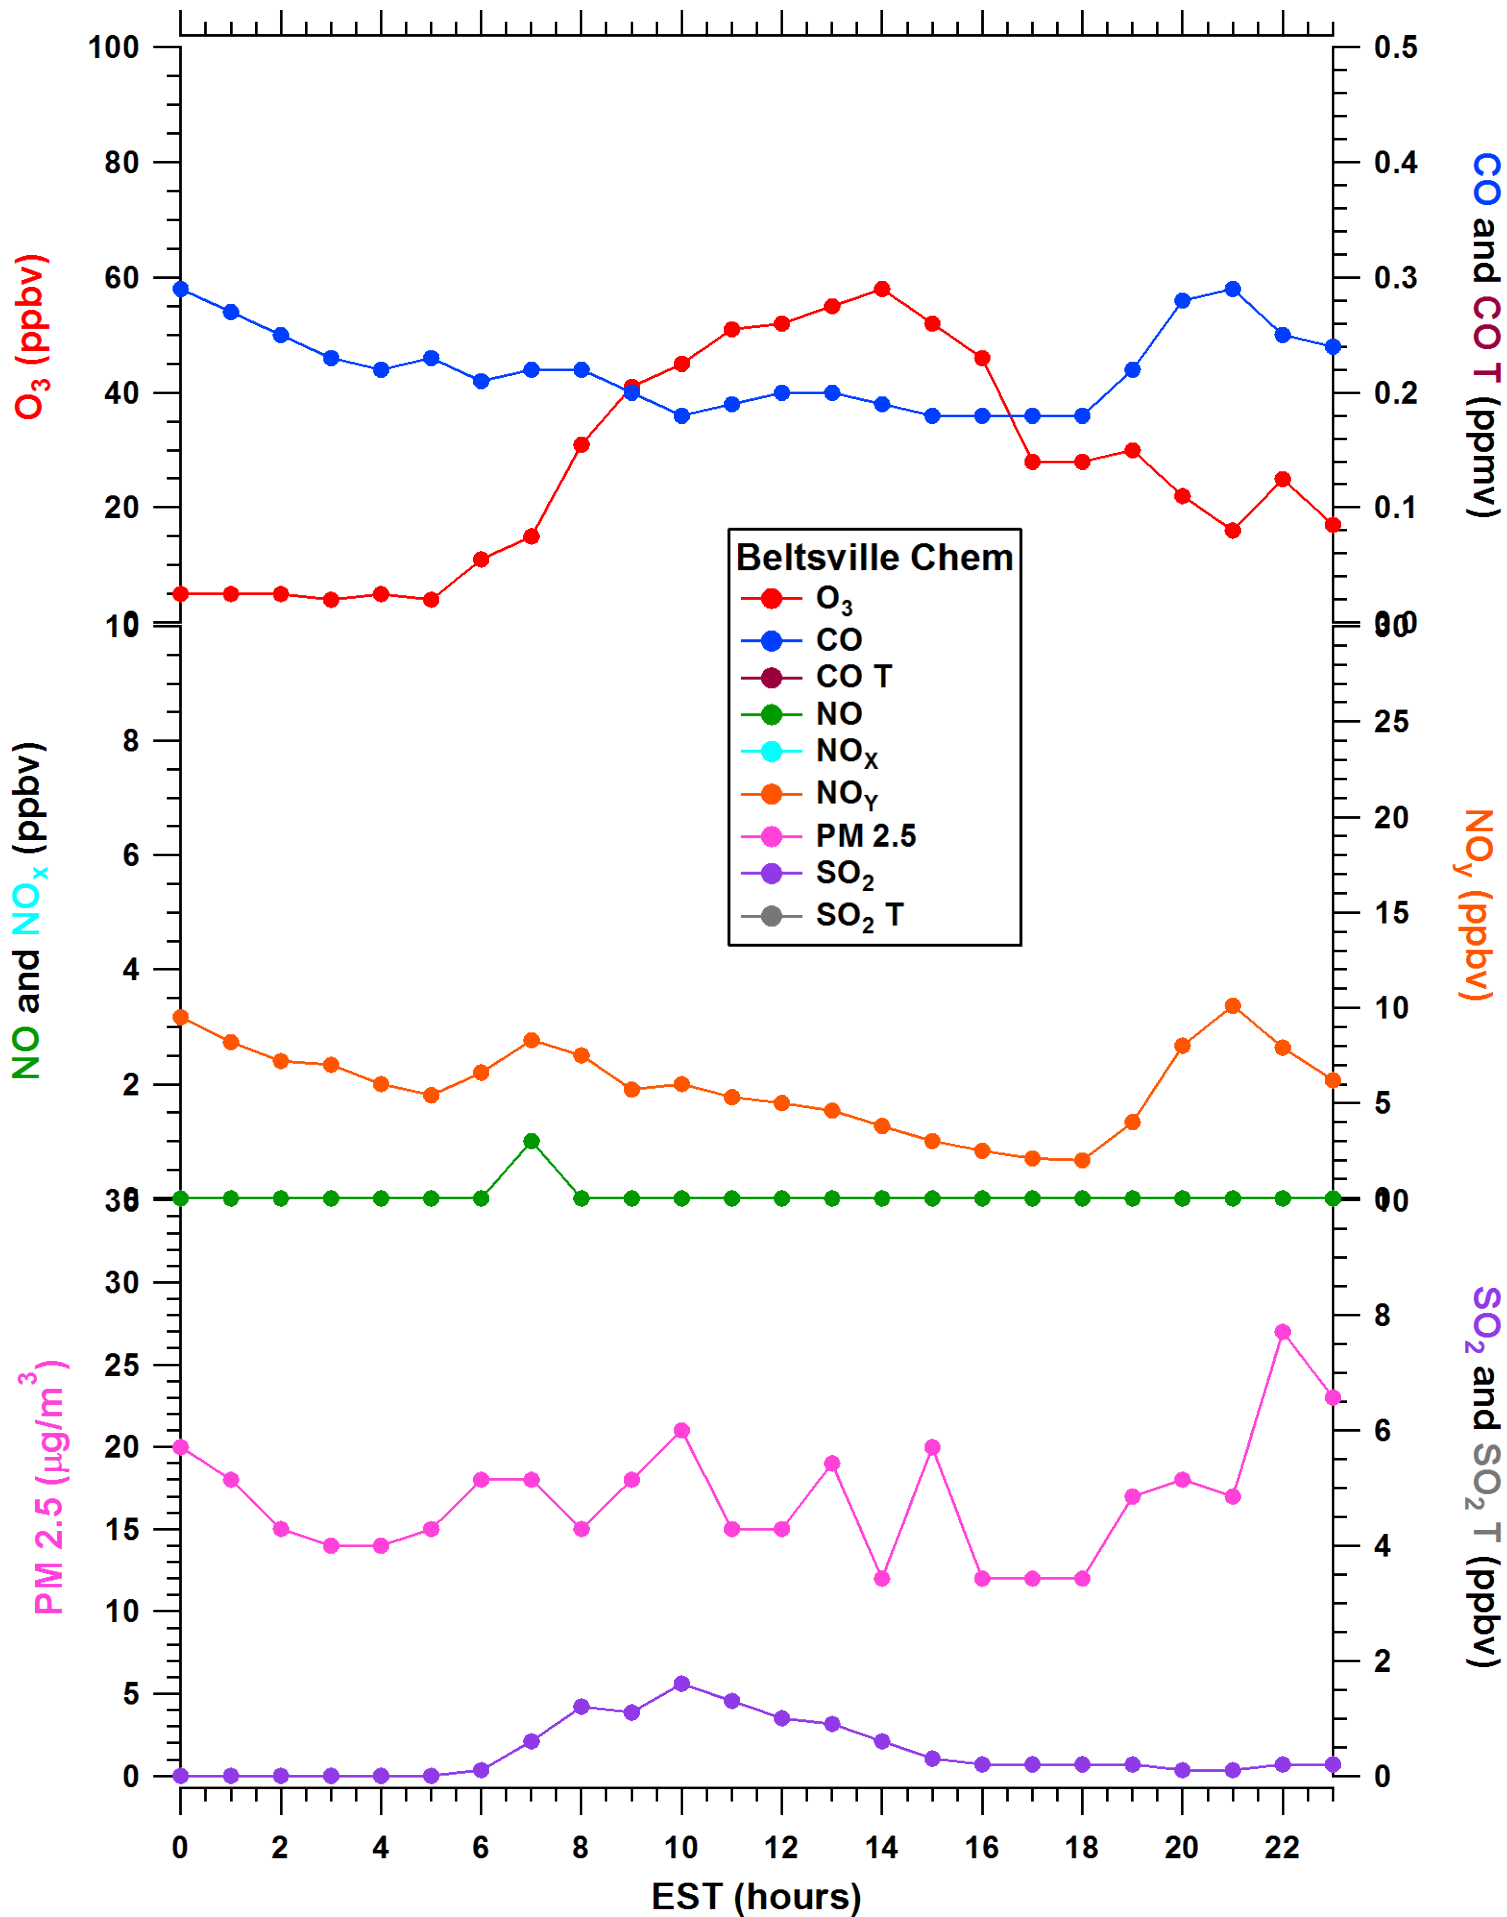

2011-07-04 MDE Ground Site Data Quick Look

All data are preliminary and subject to change