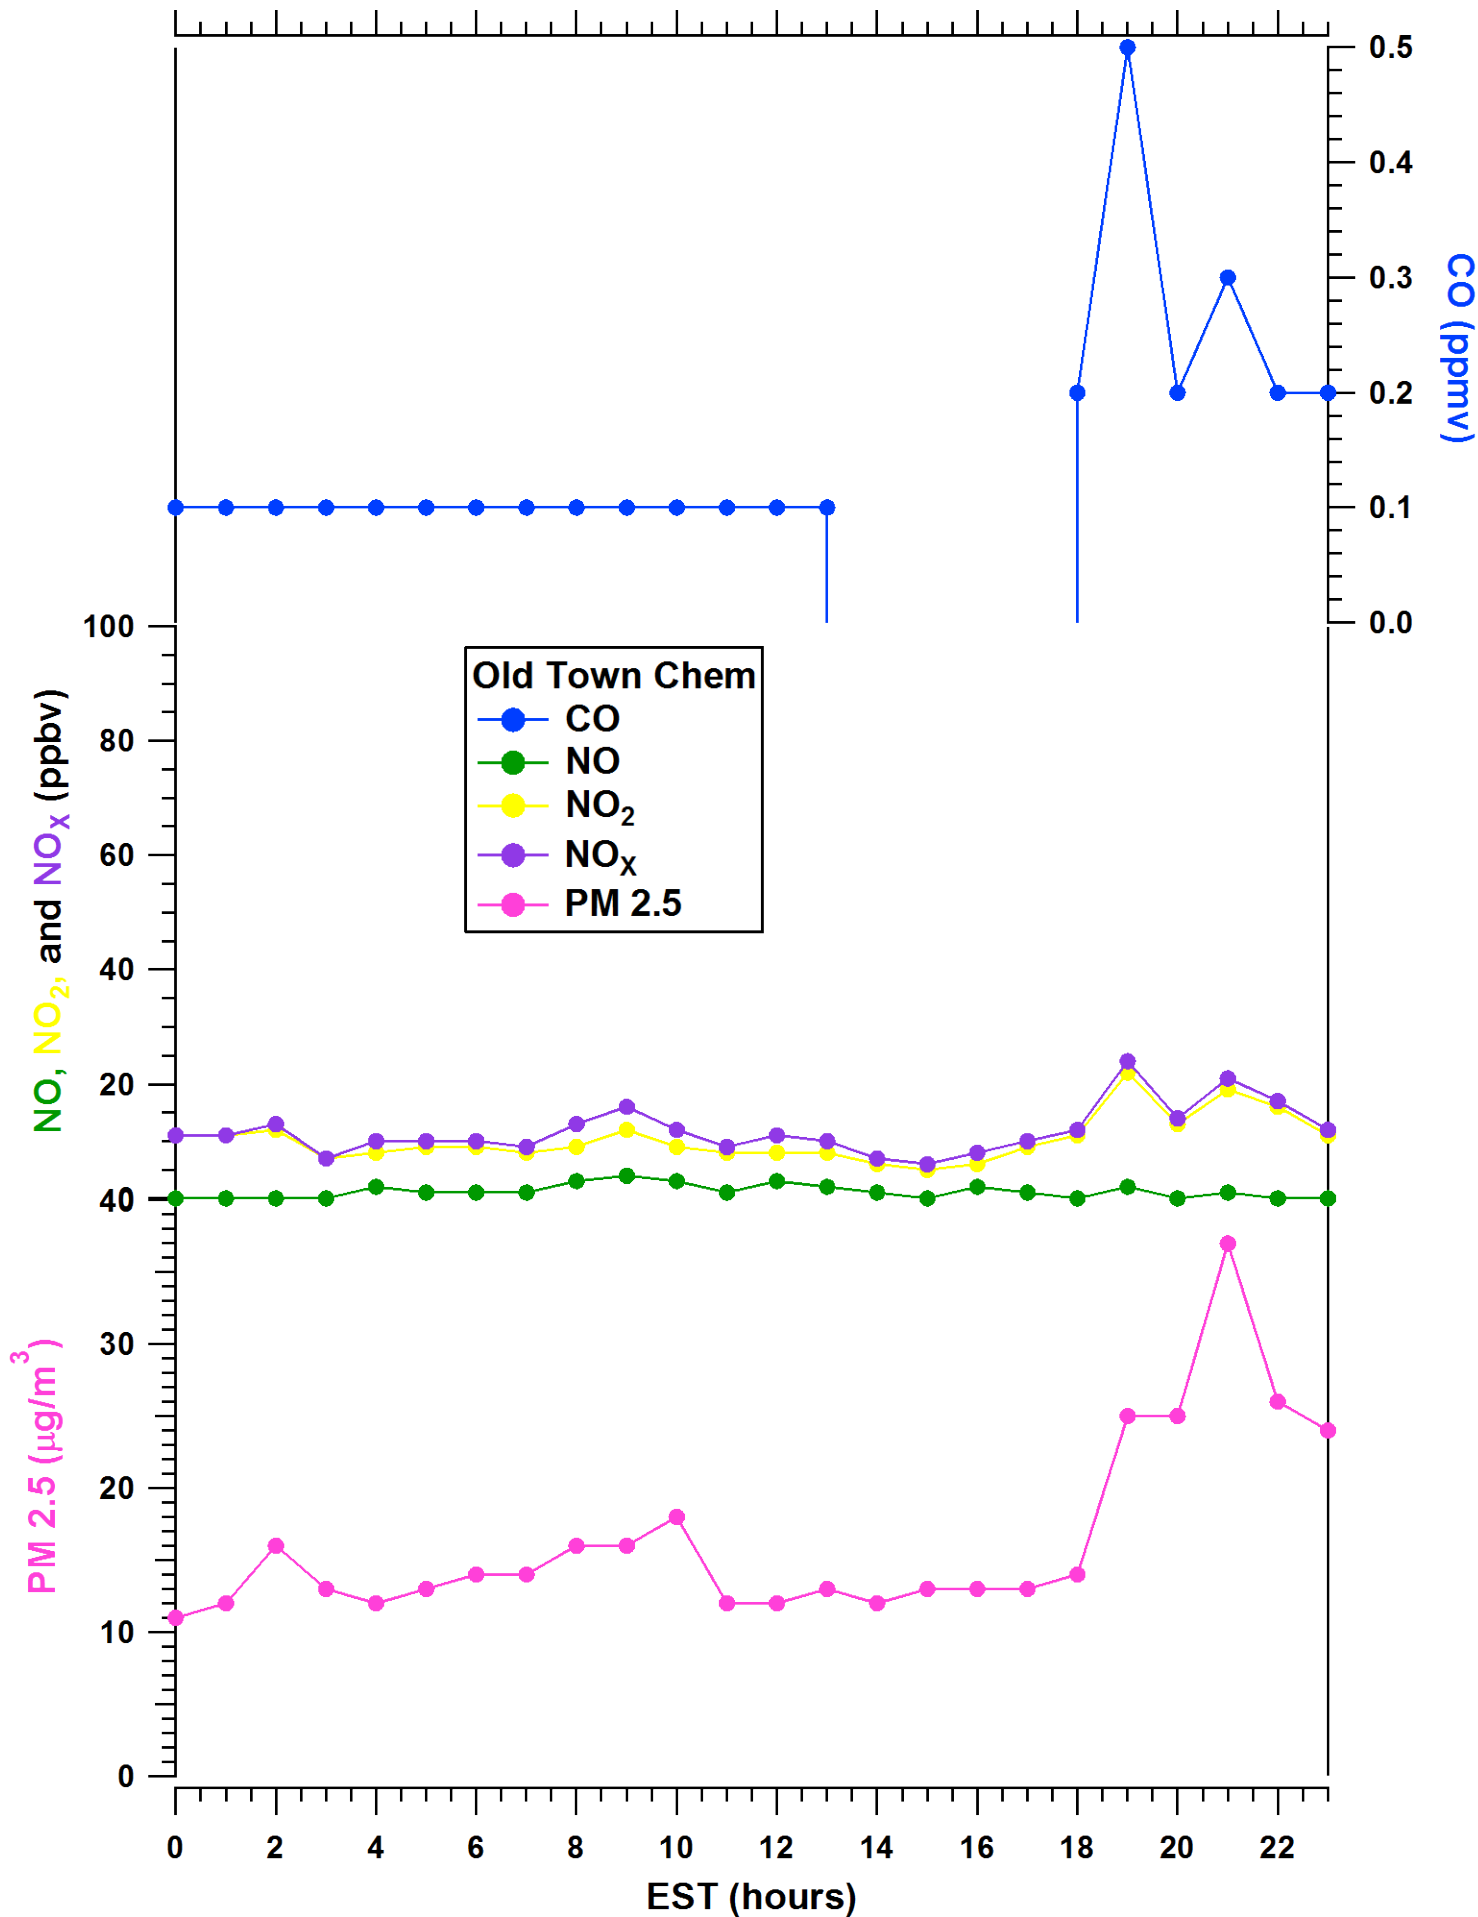

2011-07-04 MDE Ground Site Data Quick Look

All data are preliminary and subject to change