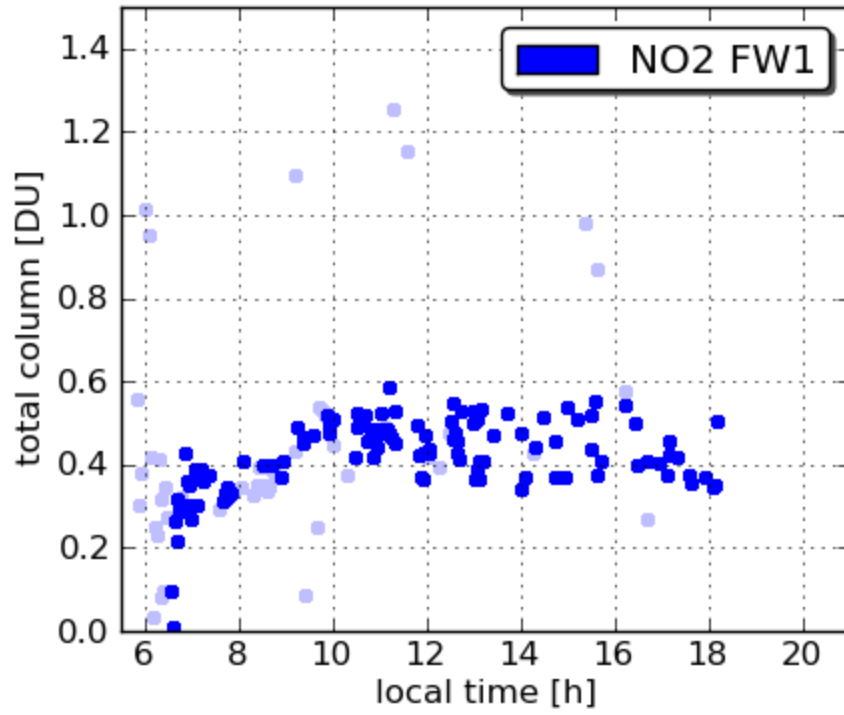

Pandora23 Aldino 20110704

Pandora23 Aldino 20110704

Pandora18 Edgewood 20110704

Pandora18 Edgewood 20110704

Lost sun tracking – clouds - Reset about 5 pm

Pandora17 Padonia 20110704

Pandora17 Padonia 20110704

Pandora7 SERC 20110704

Pandora7 SERC 20110704