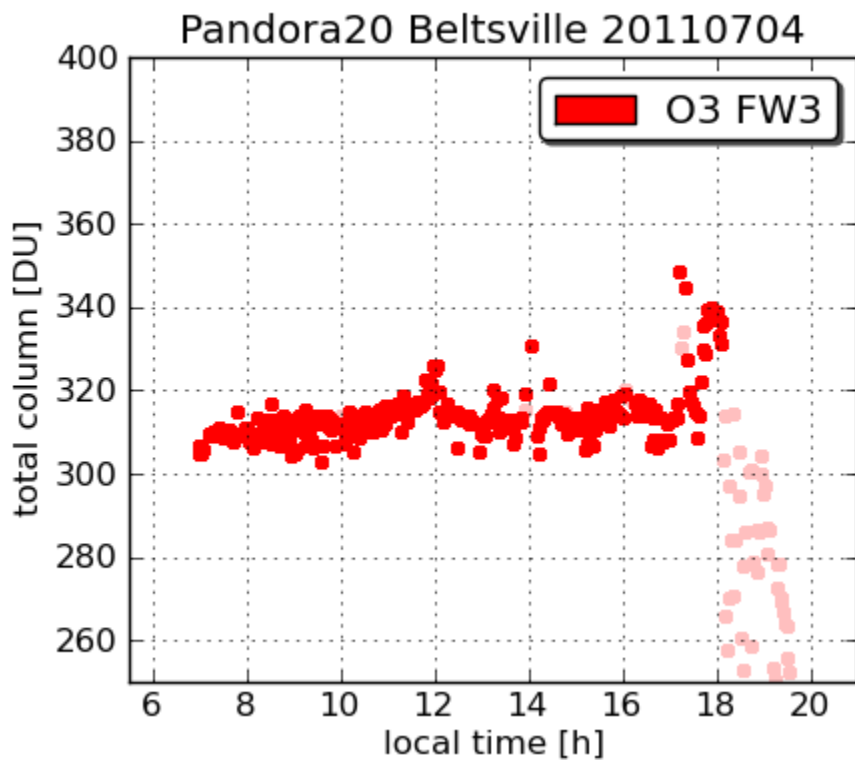

Pandora23 Aldino 20110704

Pandora23 Aldino 20110704

Pandora18 Edgewood 20110704

Pandora18 Edgewood 20110704

Lost sun tracking – clouds - Reset about 5 pm

Pandora17 Padonia 20110704

Pandora17 Padonia 20110704

Pandora7 SERC 20110704

Pandora7 SERC 20110704