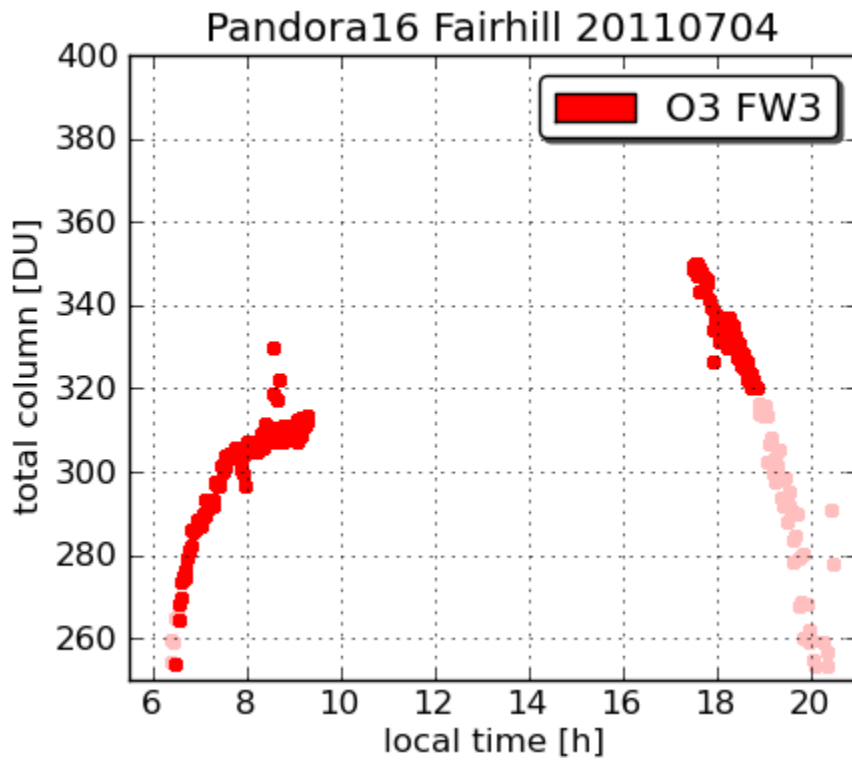

Pandora23 Aldino 20110704

Pandora23 Aldino 20110704

Pandora18 Edgewood 20110704

Pandora18 Edgewood 20110704

Lost sun tracking – clouds - Reset about 5 pm

Pandora17 Padonia 20110704

Pandora17 Padonia 20110704

Pandora7 SERC 20110704

Pandora7 SERC 20110704