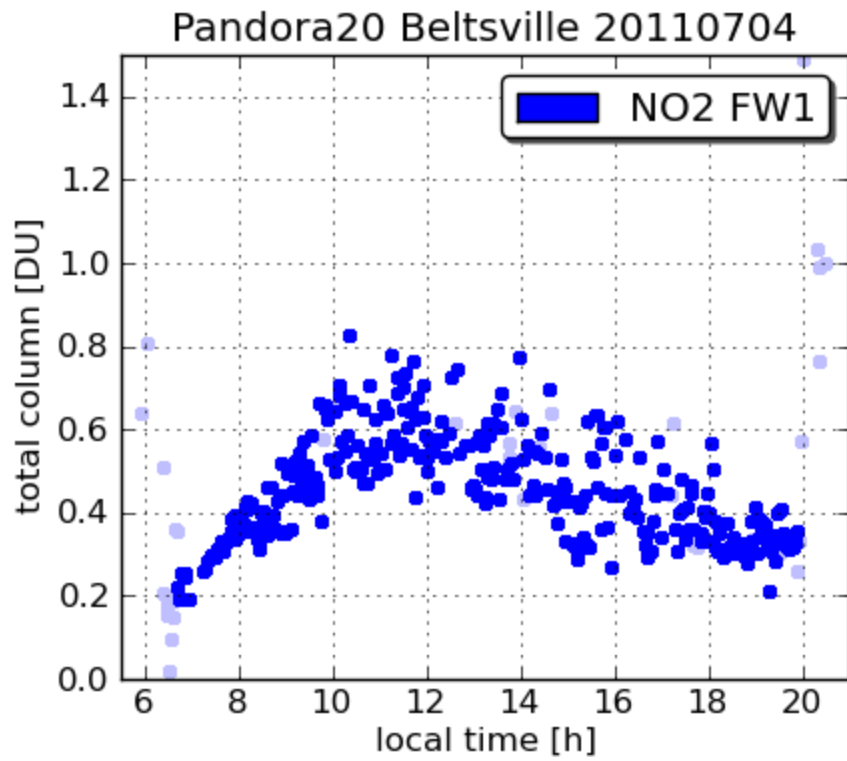

Pandora23 Aldino 20110704

Pandora23 Aldino 20110704

Pandora18 Edgewood 20110704

Pandora18 Edgewood 20110704

Lost sun tracking – clouds - Reset about 5 pm

Pandora17 Padonia 20110704

Pandora17 Padonia 20110704

Pandora7 SERC 20110704

Pandora7 SERC 20110704