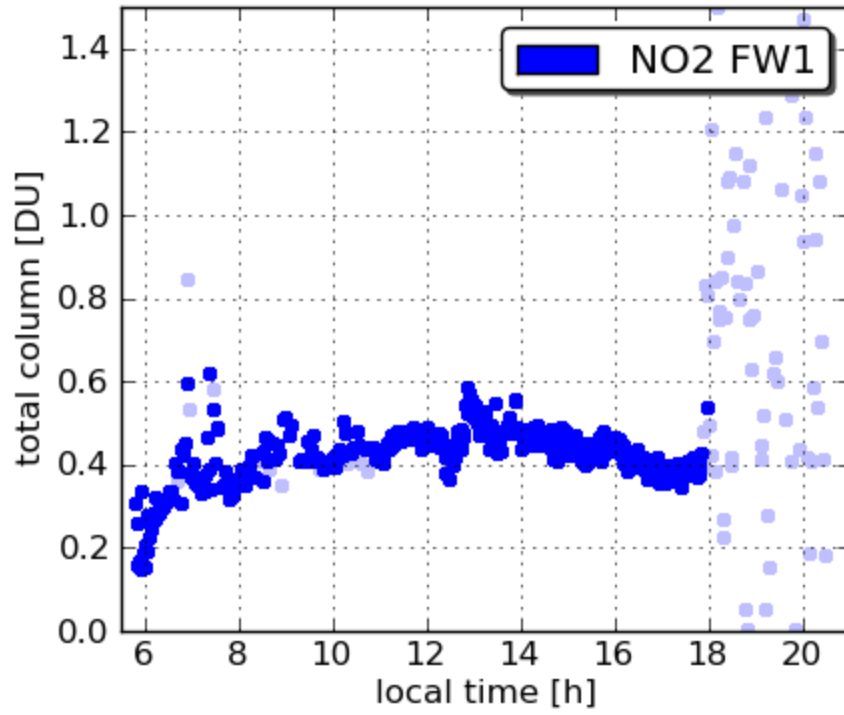

Pandora23 Aldino 20110704

Pandora23 Aldino 20110704

Pandora18 Edgewood 20110704

Pandora18 Edgewood 20110704

Lost sun tracking – clouds - Reset about 5 pm

Pandora17 Padonia 20110704

Pandora17 Padonia 20110704

Pandora7 SERC 20110704

Pandora7 SERC 20110704