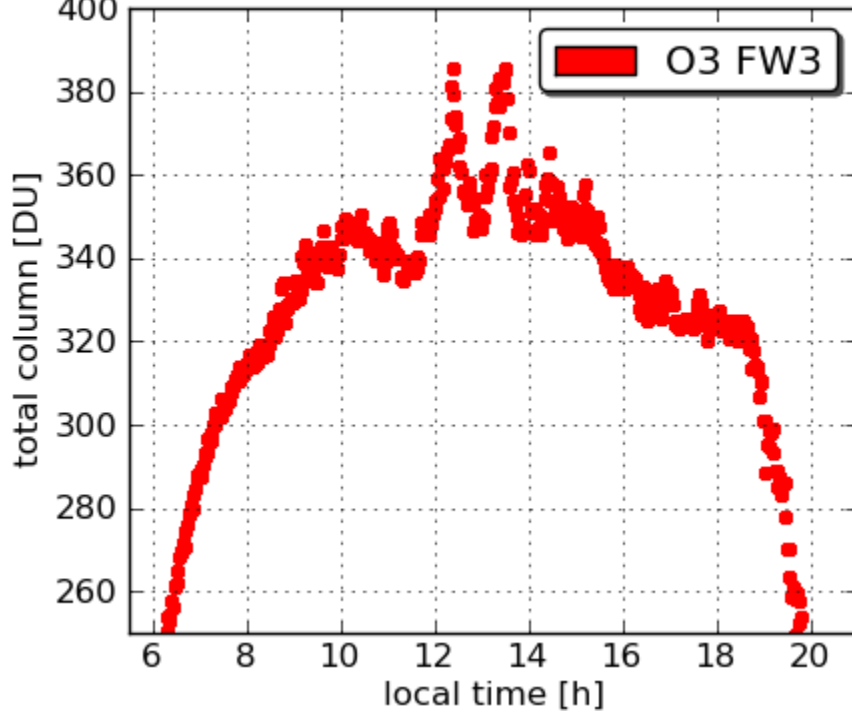

Pandora23 Aldino 20110704

Pandora23 Aldino 20110704

Pandora18 Edgewood 20110704

Pandora18 Edgewood 20110704

Lost sun tracking – clouds - Reset about 5 pm

Pandora17 Padonia 20110704

Pandora17 Padonia 20110704

Pandora7 SERC 20110704

Pandora7 SERC 20110704