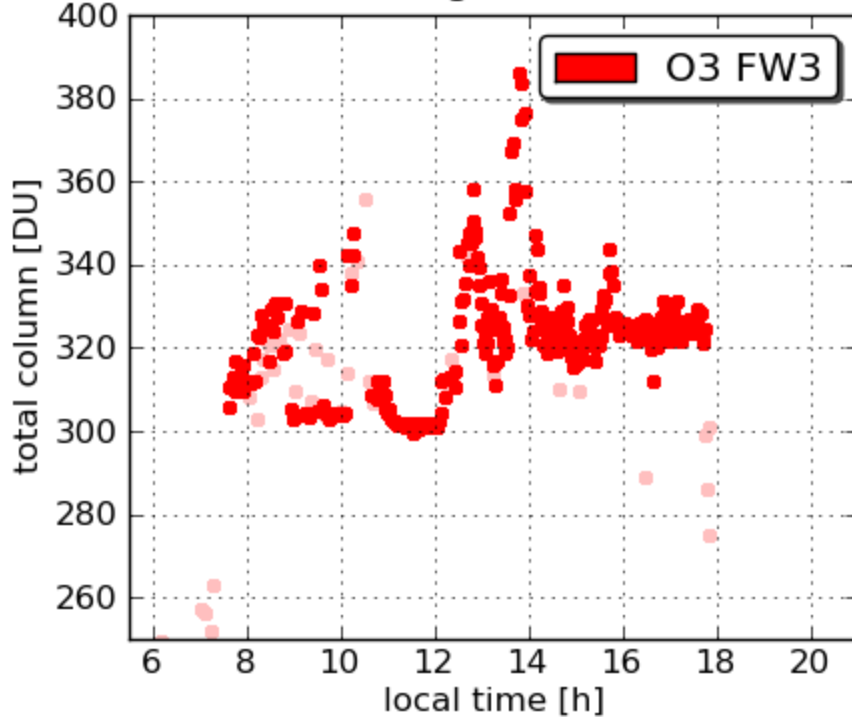

Pandora23 Aldino 20110704

Pandora23 Aldino 20110704

Pandora18 Edgewood 20110704

Pandora18 Edgewood 20110704

Lost sun tracking – clouds - Reset about 5 pm

Pandora17 Padonia 20110704

Pandora17 Padonia 20110704

Pandora7 SERC 20110704

Pandora7 SERC 20110704