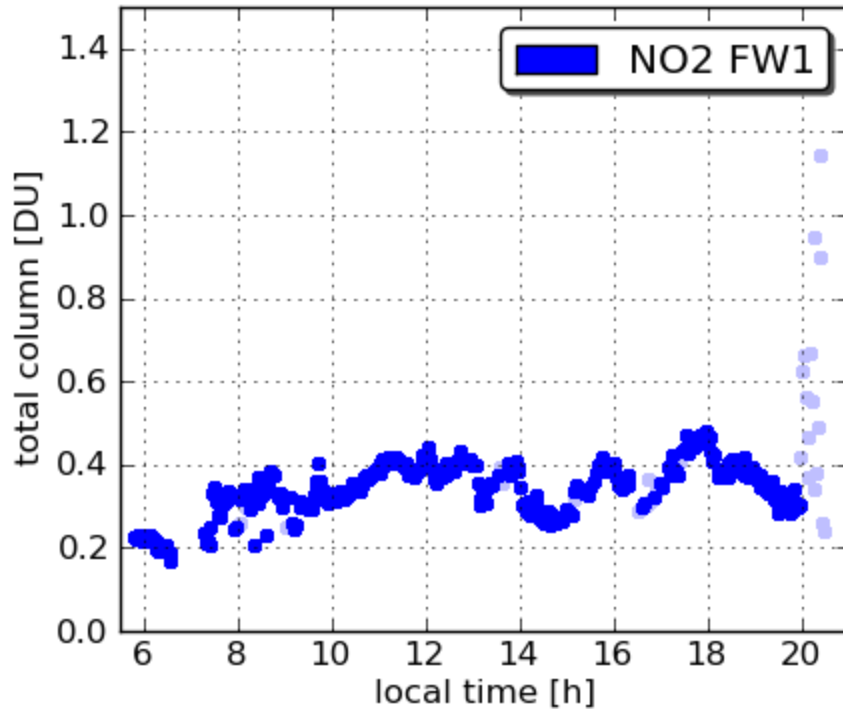

Pandora23 Aldino 20110704

Pandora23 Aldino 20110704

Pandora18 Edgewood 20110704

Pandora18 Edgewood 20110704

Lost sun tracking – clouds - Reset about 5 pm

Pandora17 Padonia 20110704

Pandora17 Padonia 20110704

Pandora7 SERC 20110704

Pandora7 SERC 20110704