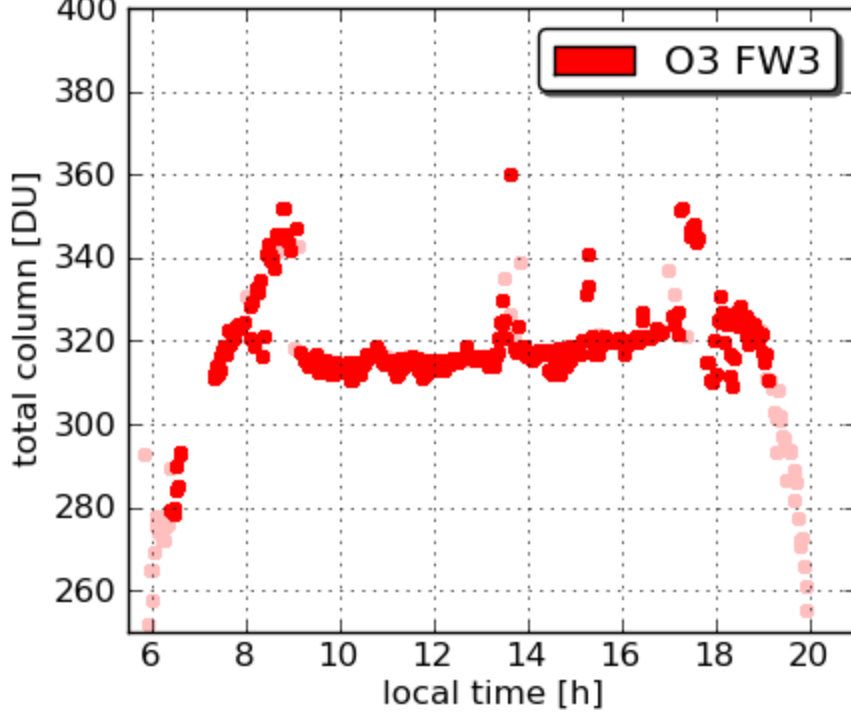

Pandora23 Aldino 20110704

Pandora23 Aldino 20110704

Pandora18 Edgewood 20110704

Pandora18 Edgewood 20110704

Lost sun tracking – clouds - Reset about 5 pm

Pandora17 Padonia 20110704

Pandora17 Padonia 20110704

Pandora7 SERC 20110704

Pandora7 SERC 20110704