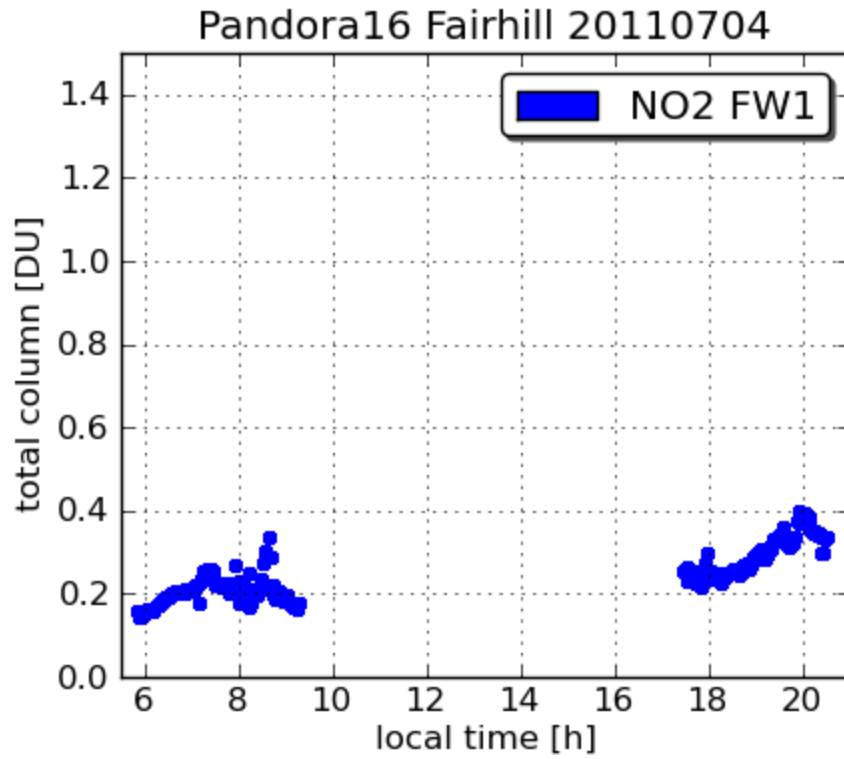

Pandora23 Aldino 20110704

Pandora23 Aldino 20110704

Pandora18 Edgewood 20110704

Pandora18 Edgewood 20110704

Lost sun tracking – clouds - Reset about 5 pm

Pandora17 Padonia 20110704

Pandora17 Padonia 20110704

Pandora7 SERC 20110704

Pandora7 SERC 20110704