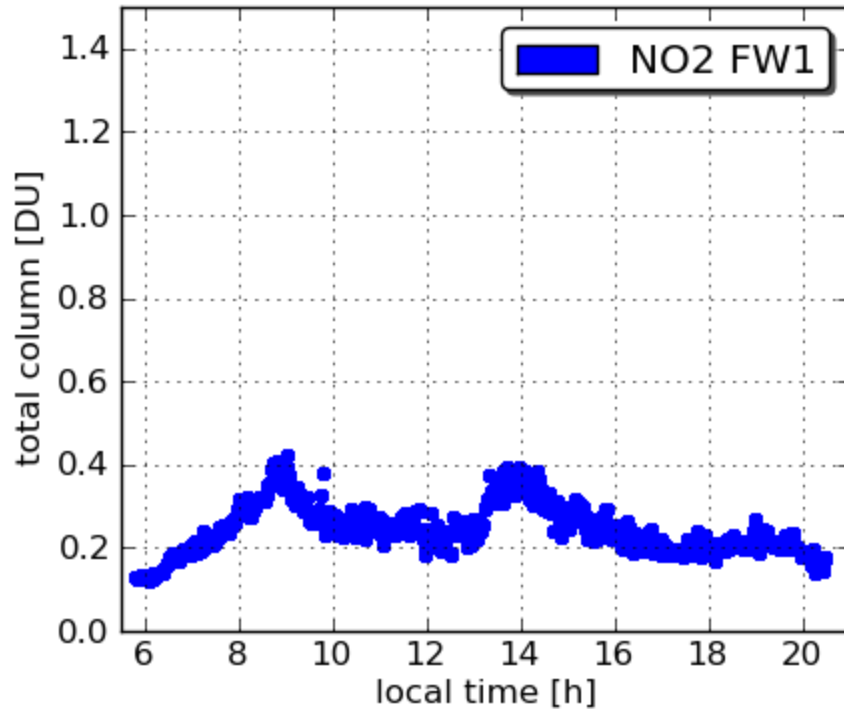

Pandora23 Aldino 20110704

Pandora23 Aldino 20110704

Pandora18 Edgewood 20110704

Pandora18 Edgewood 20110704

Lost sun tracking – clouds - Reset about 5 pm

Pandora17 Padonia 20110704

Pandora17 Padonia 20110704

Pandora7 SERC 20110704

Pandora7 SERC 20110704