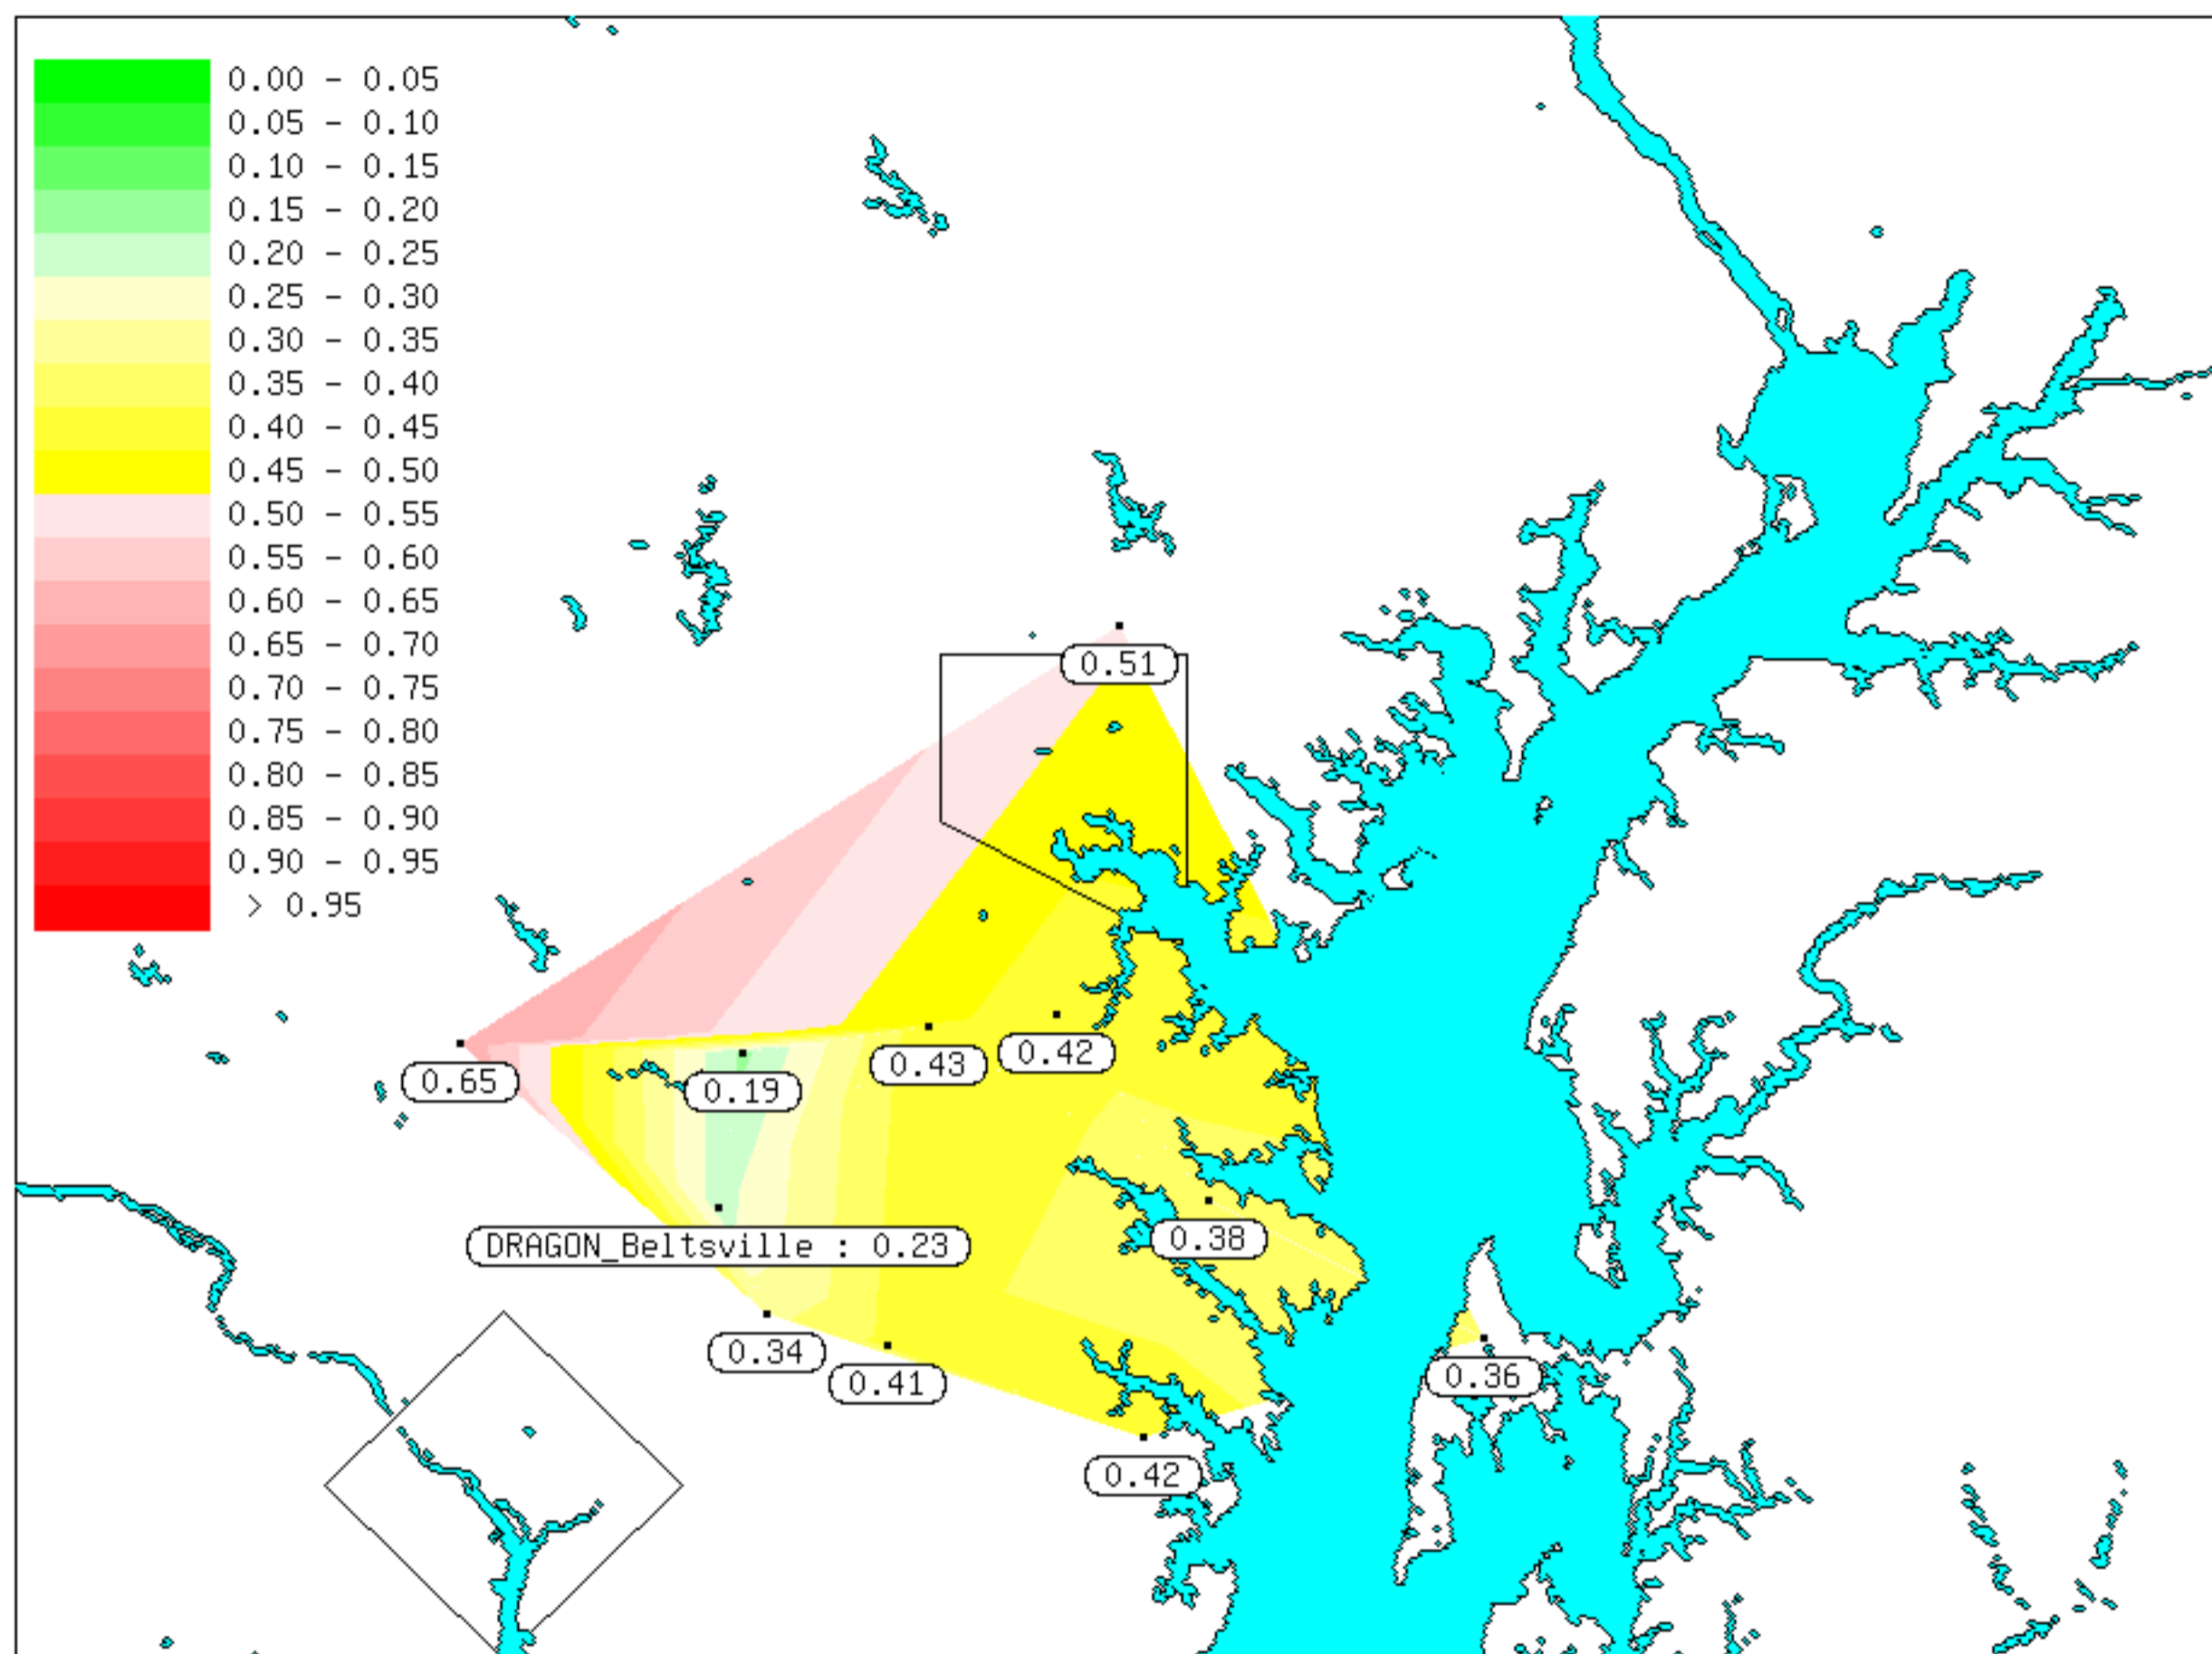

(N 39.7400, W 77.4000)

(N 39.7400, W 75.7500)

(N 38.7950, W 77.4000)

(N 38.7950, W 75.7500)

Profile Sites:

Site	Aot(500)	SDA(fine)	Angstrom	SSA(440)	Reff
DRAGON_Beltsville	0.23	0.22	1.68	N/A	N/A