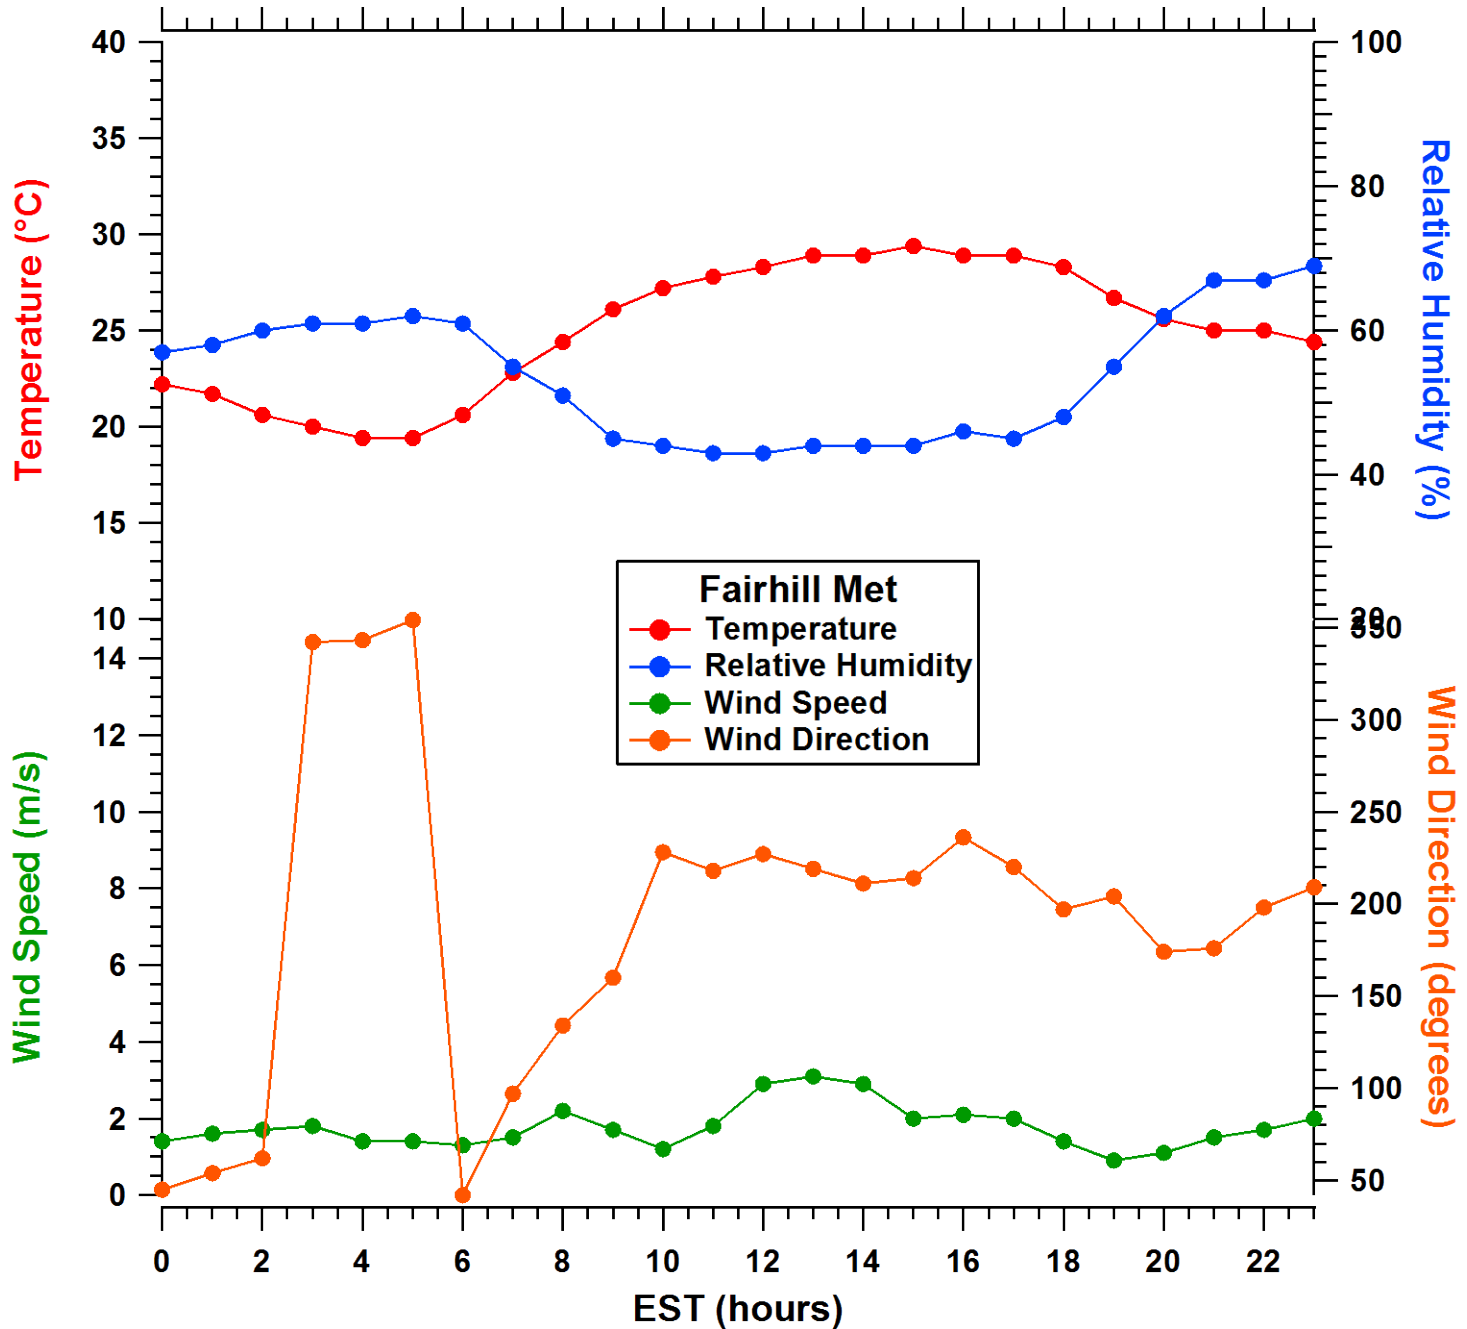

2011-07-10 MDE Ground Site Data Quick Look

All data are preliminary and subject to change