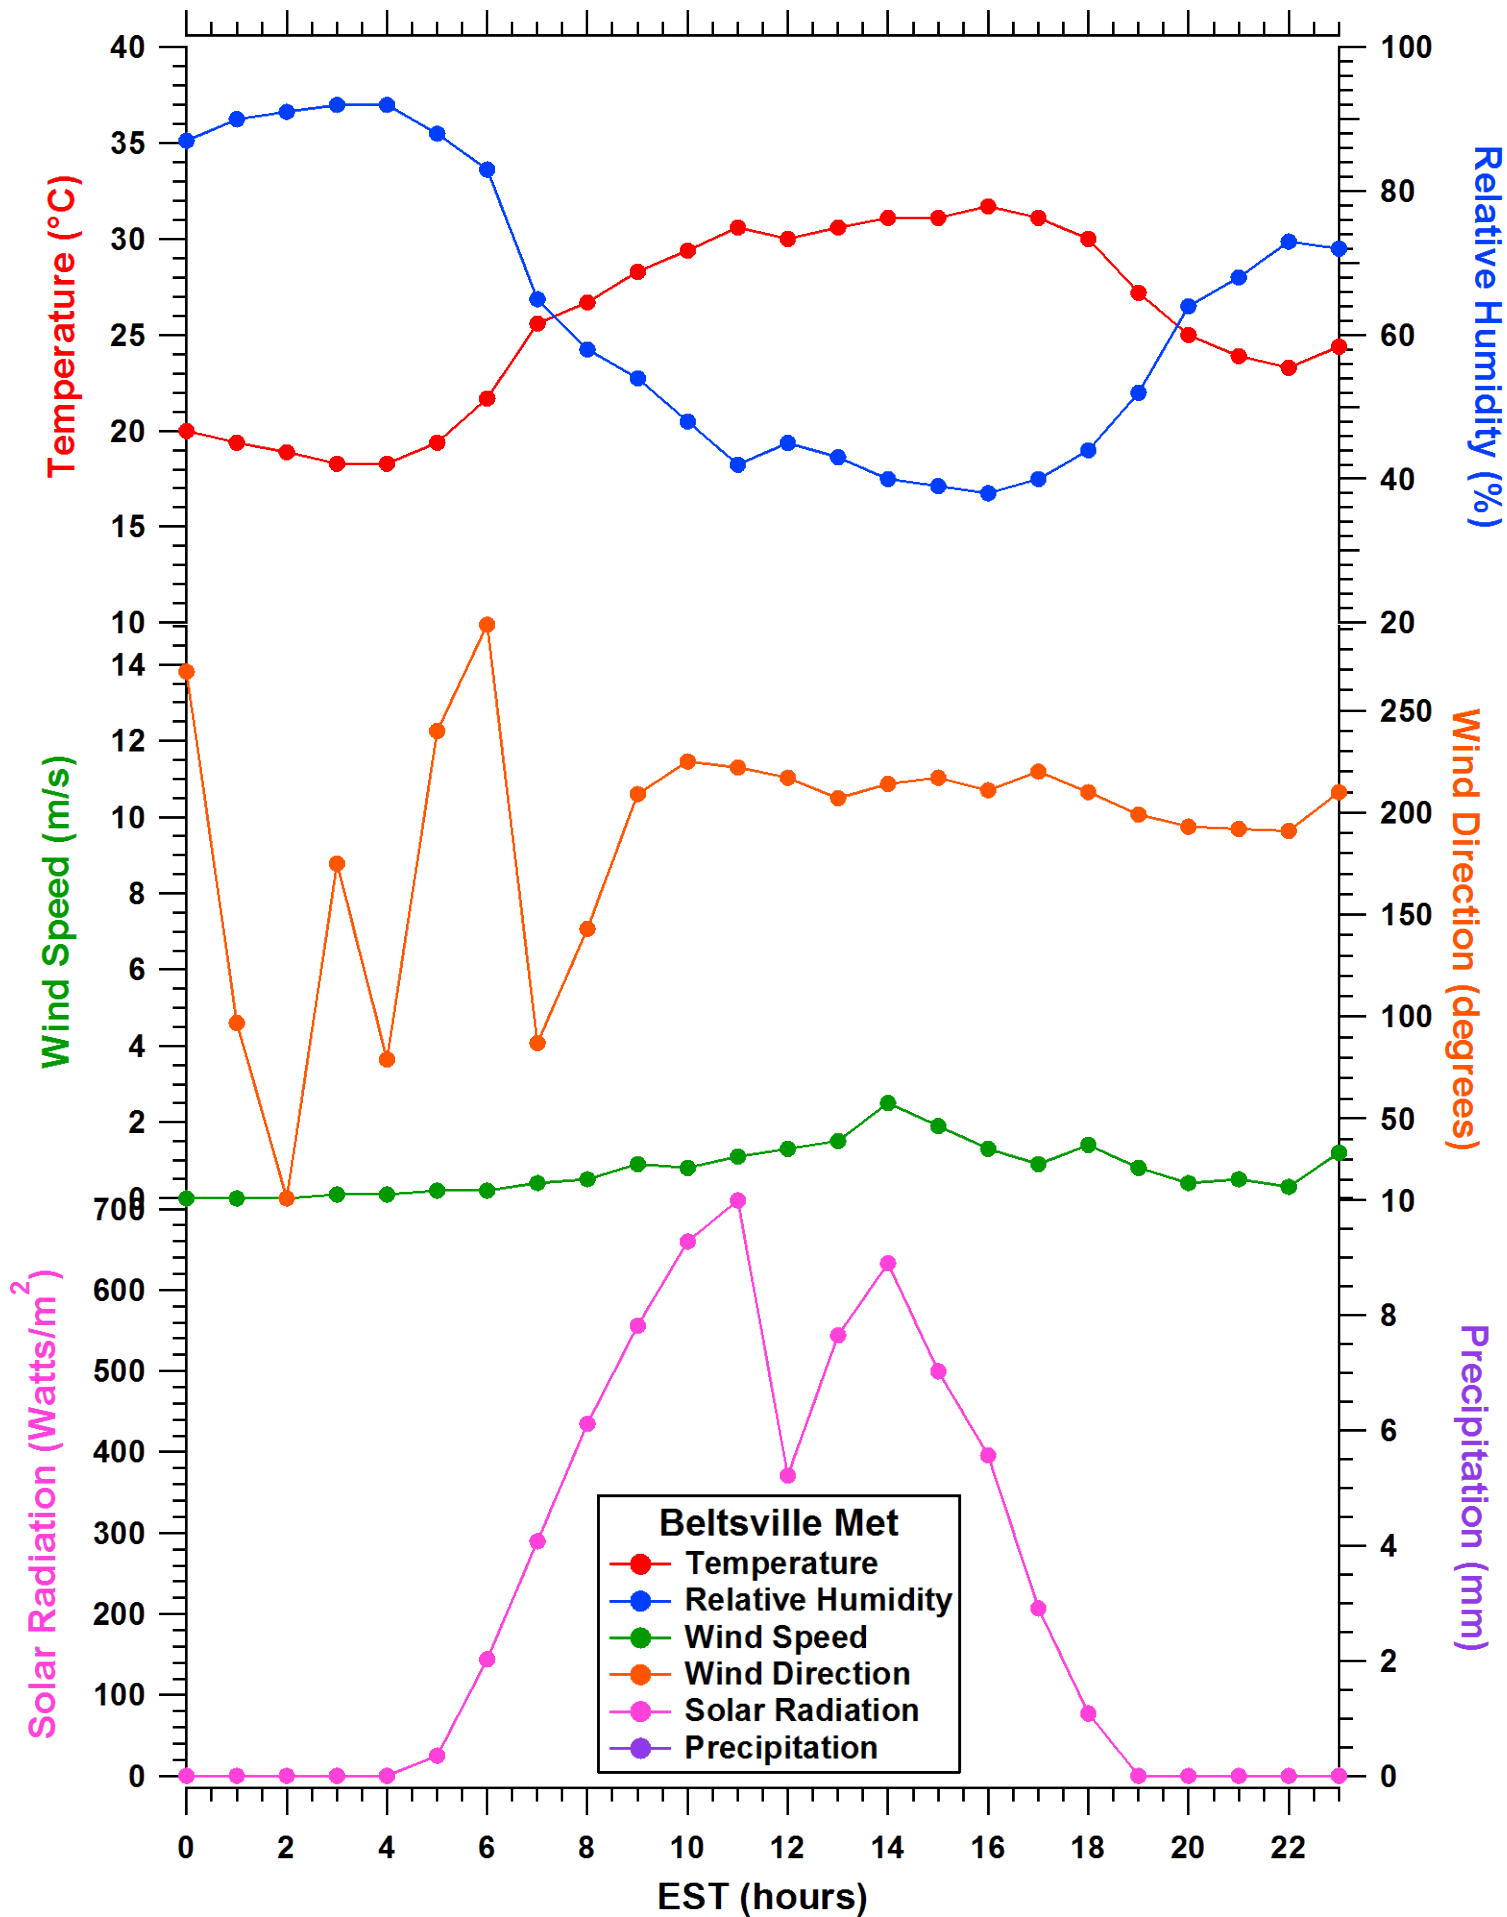

2011-07-10 MDE Ground Site Data Quick Look

All data are preliminary and subject to change