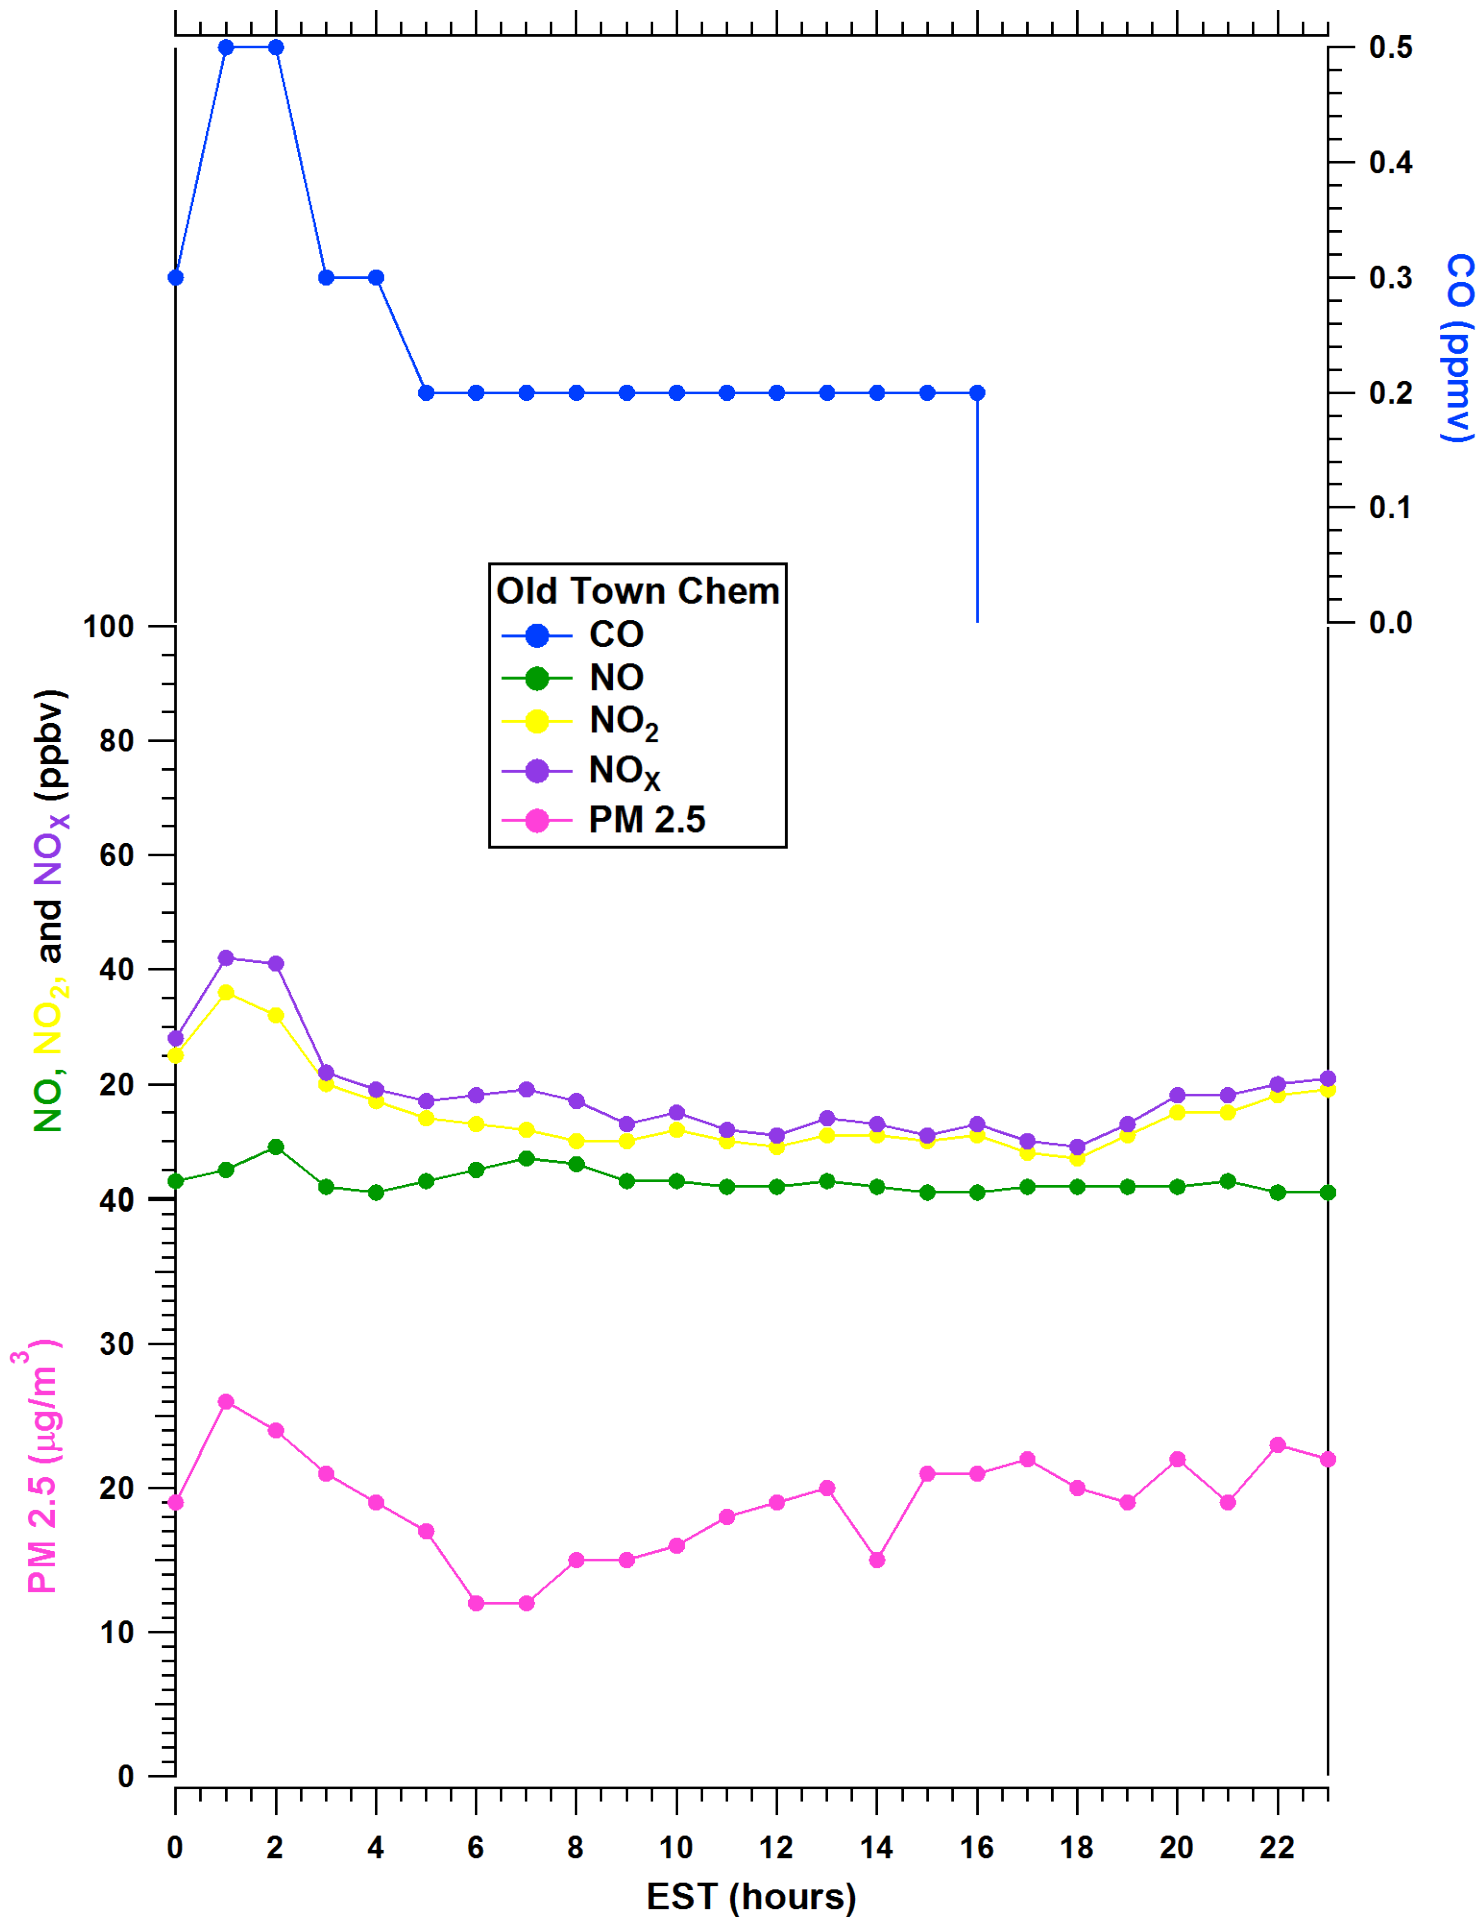

2011-07-10 MDE Ground Site Data Quick Look

All data are preliminary and subject to change