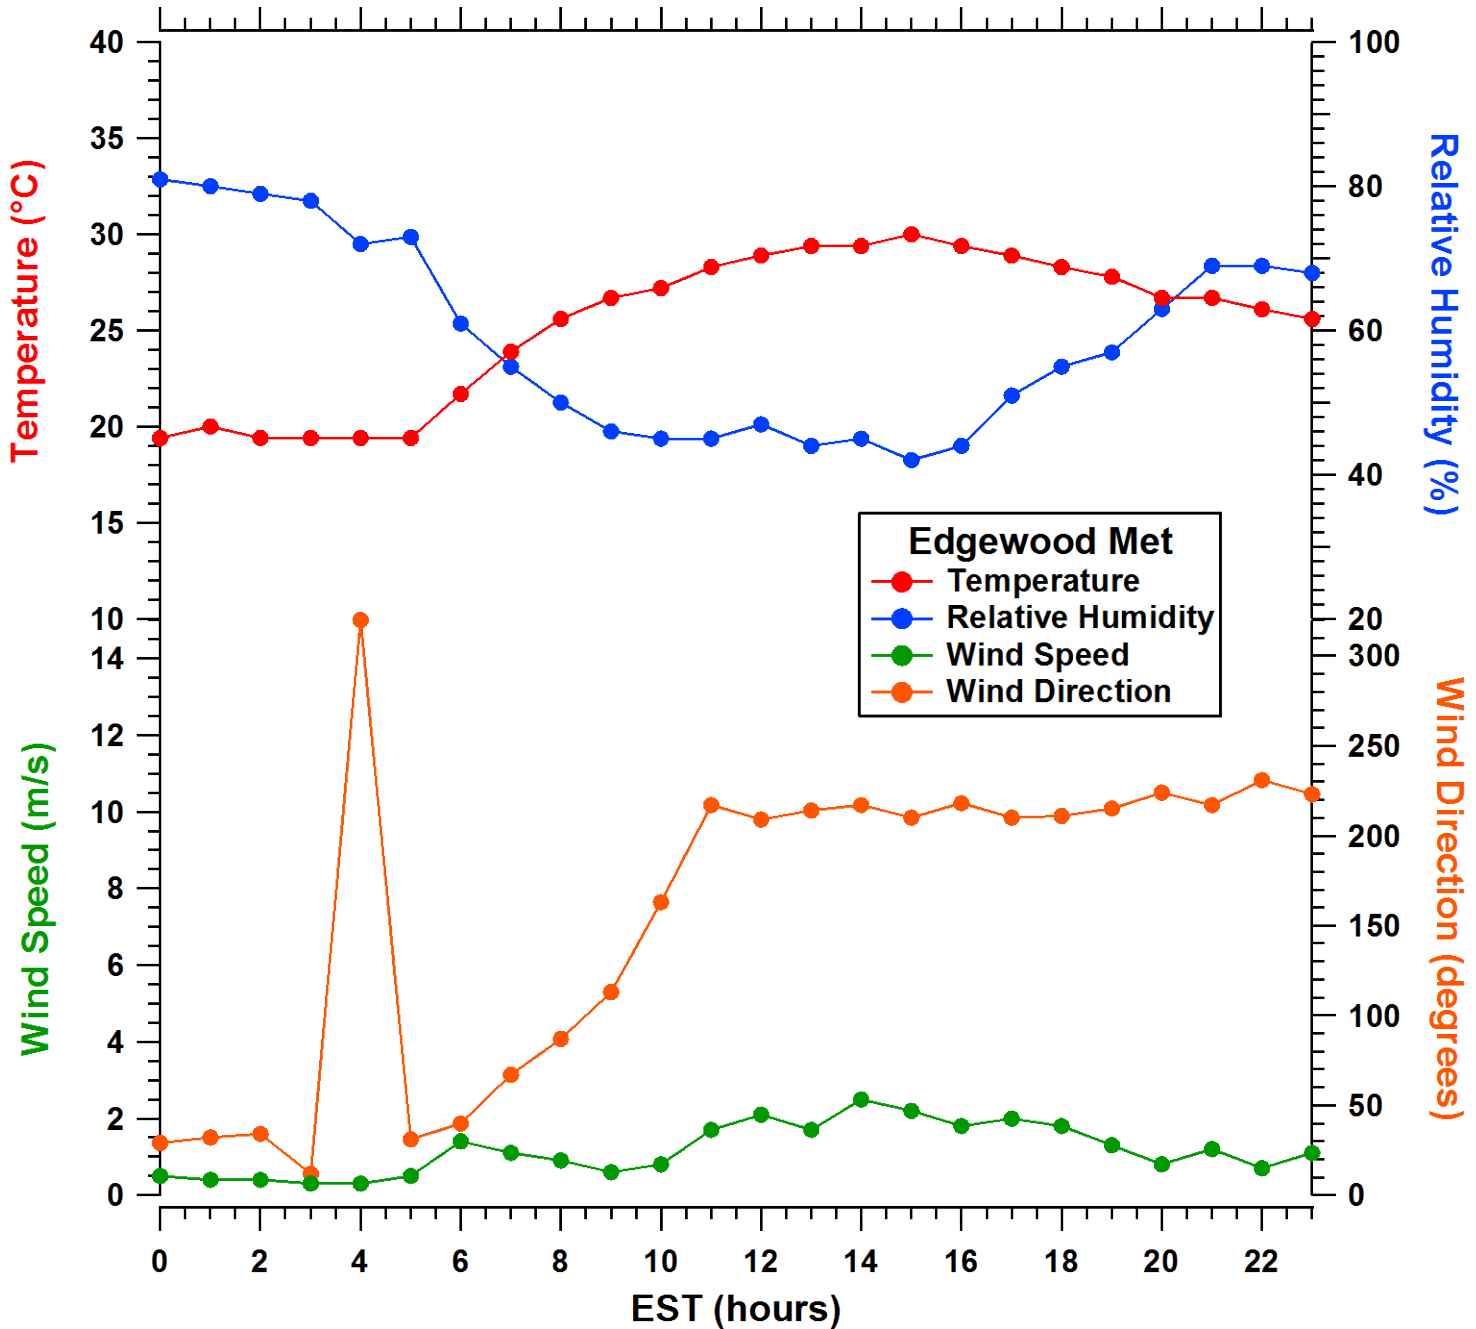

2011-07-10 MDE Ground Site Data Quick Look

All data are preliminary and subject to change