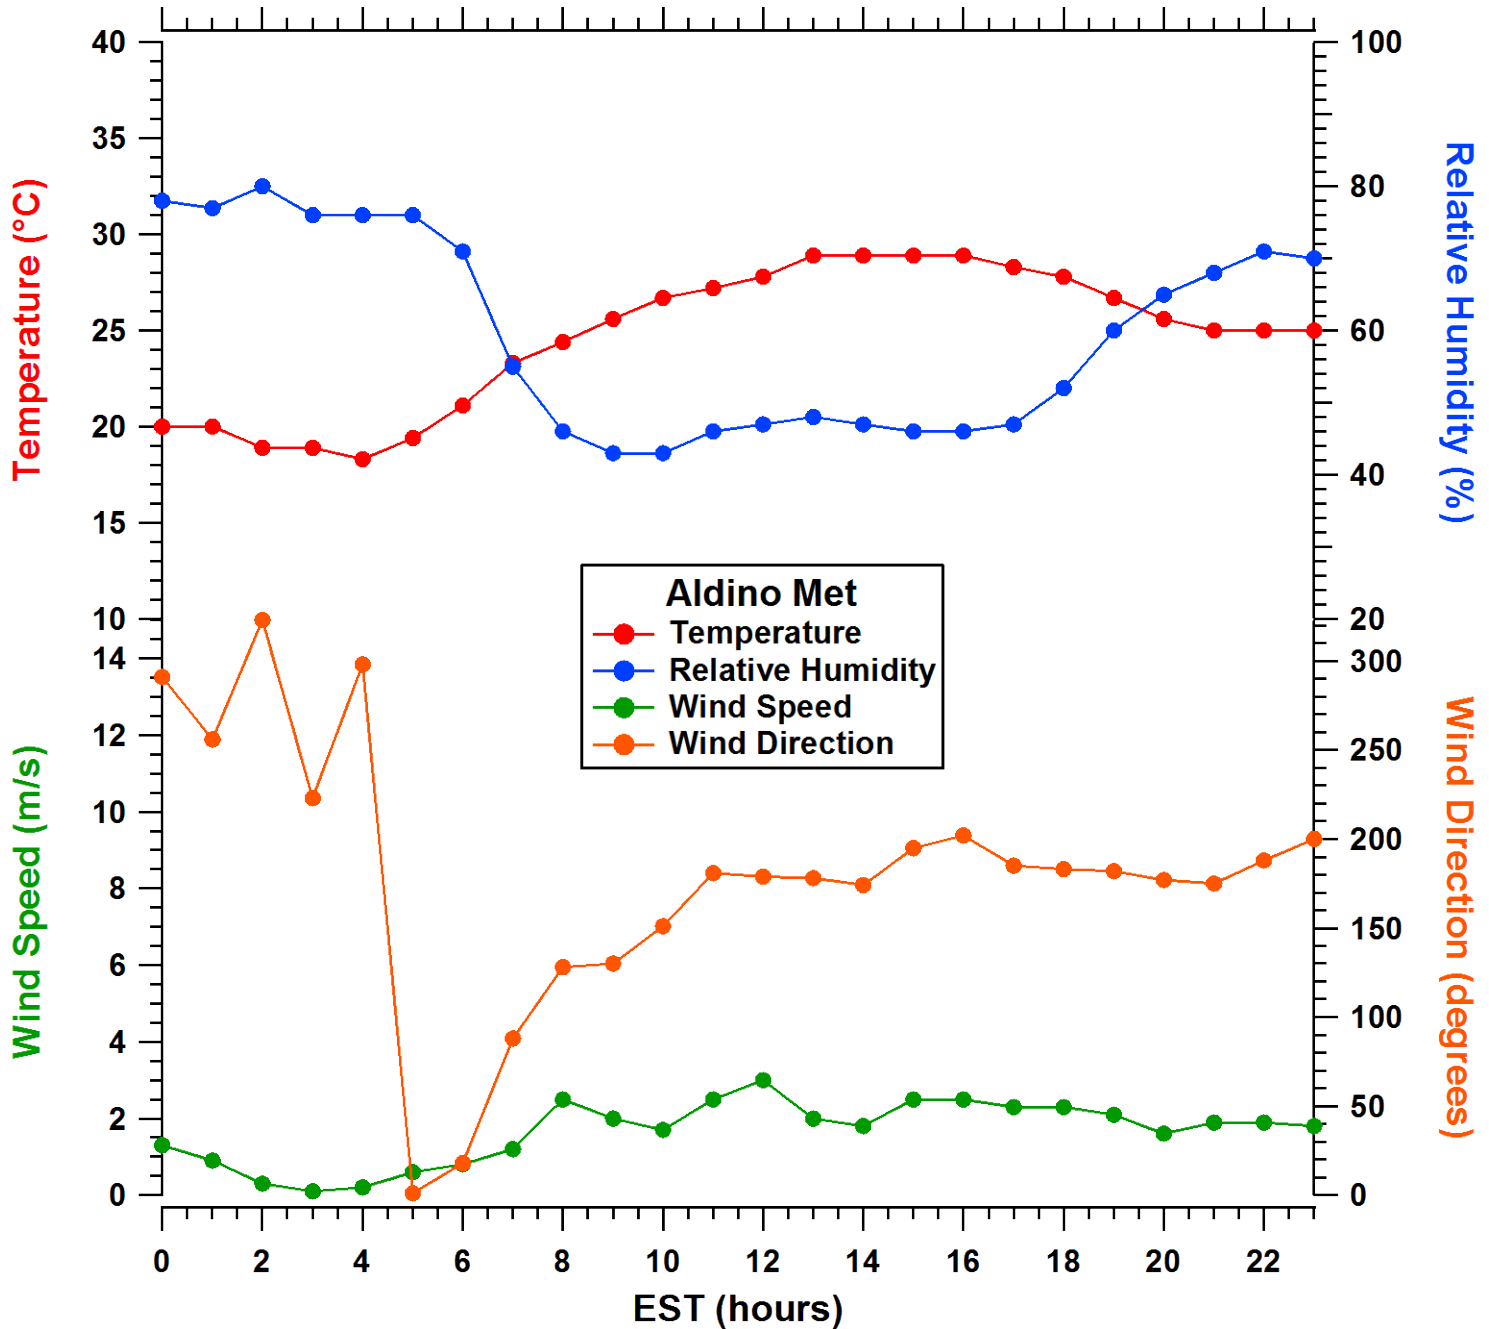

# 2011-07-10 MDE Ground Site Data Quick Look

All data are preliminary and subject to change