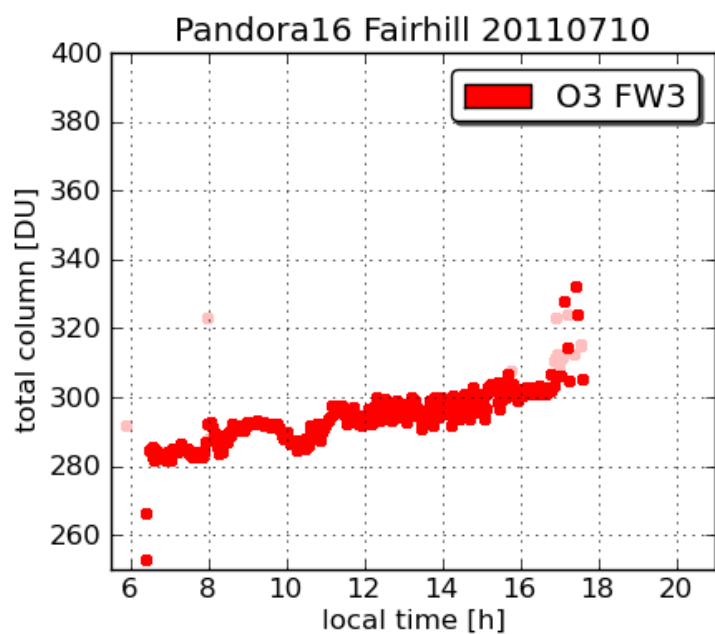

Pandora23 Aldino 20110710

Pandora23 Aldino 20110710

Beltsville had problems after 9:40

Pandora18 Edgewood 20110710

Pandora18 Edgewood 20110710

Pandora19 Essex 20110710

Pandora19 Essex 20110710

Pandora3 GSFC 20110710