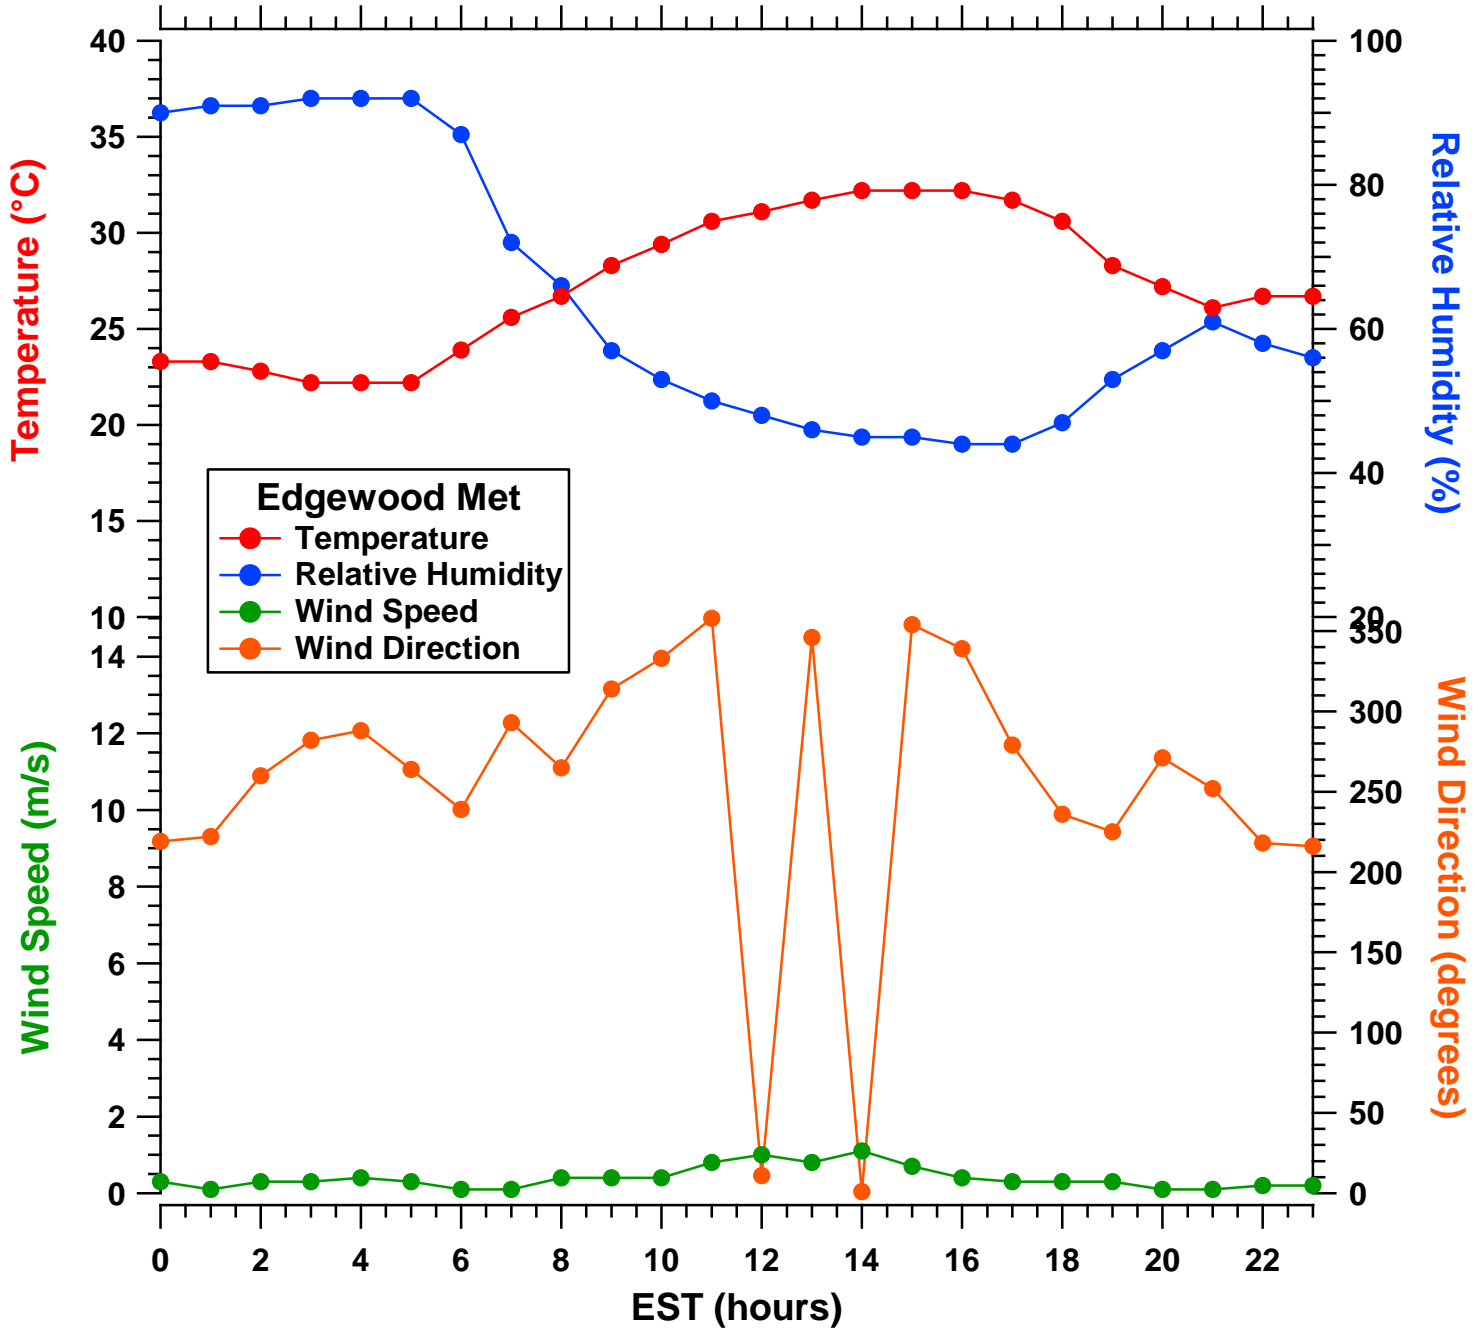

2011-07-12 MDE Ground Site Data Quick Look

All data are preliminary and subject to change