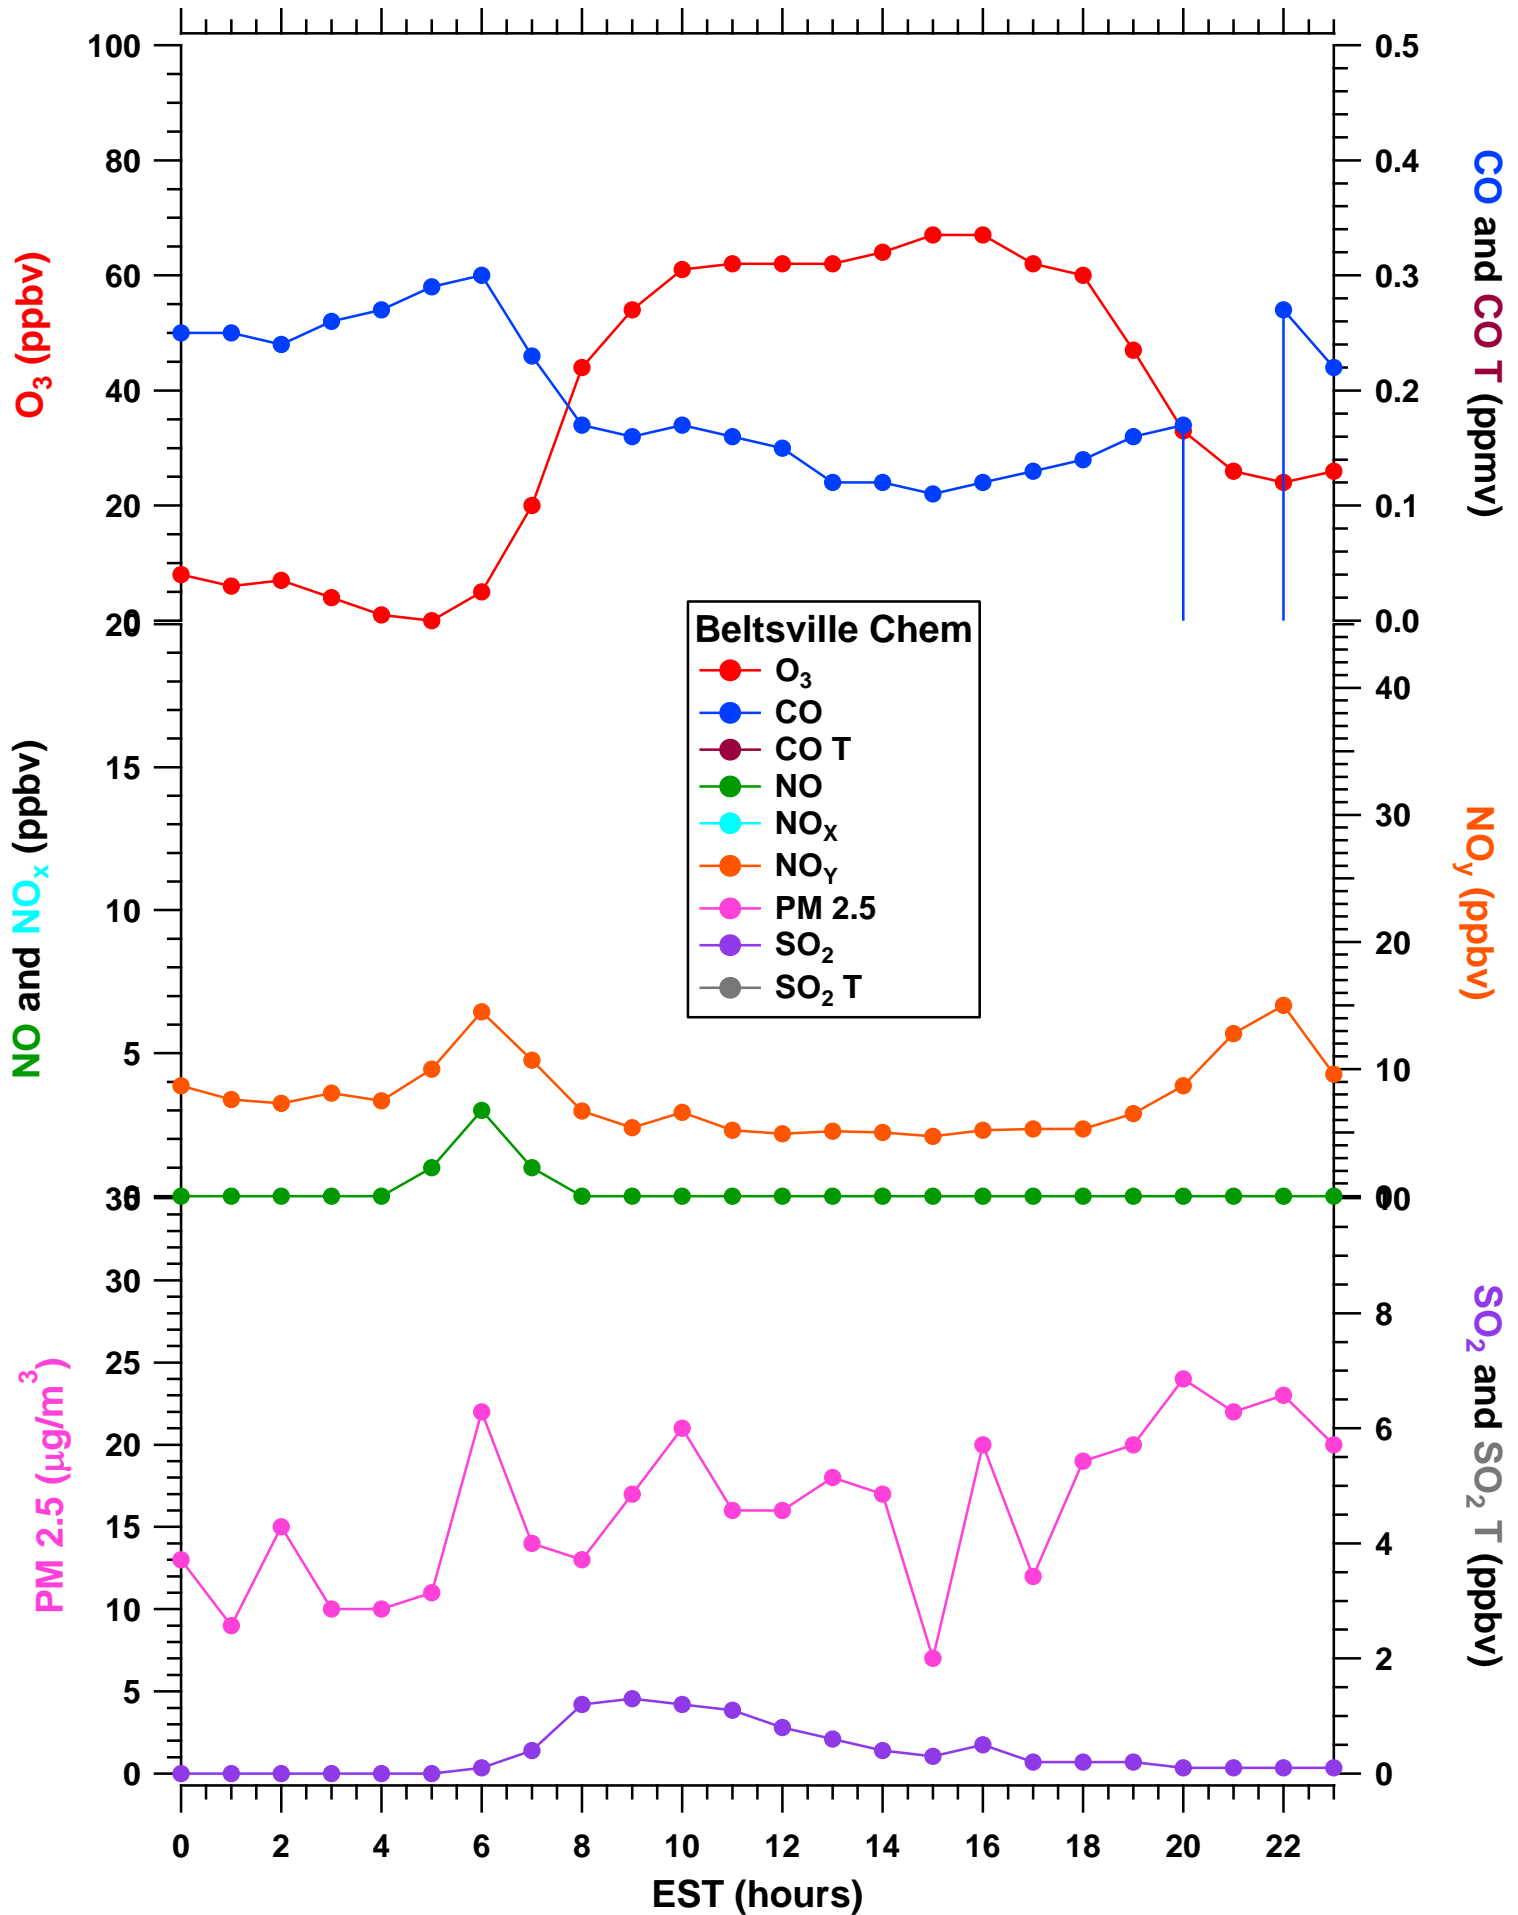

2011-07-12 MDE Ground Site Data Quick Look

All data are preliminary and subject to change