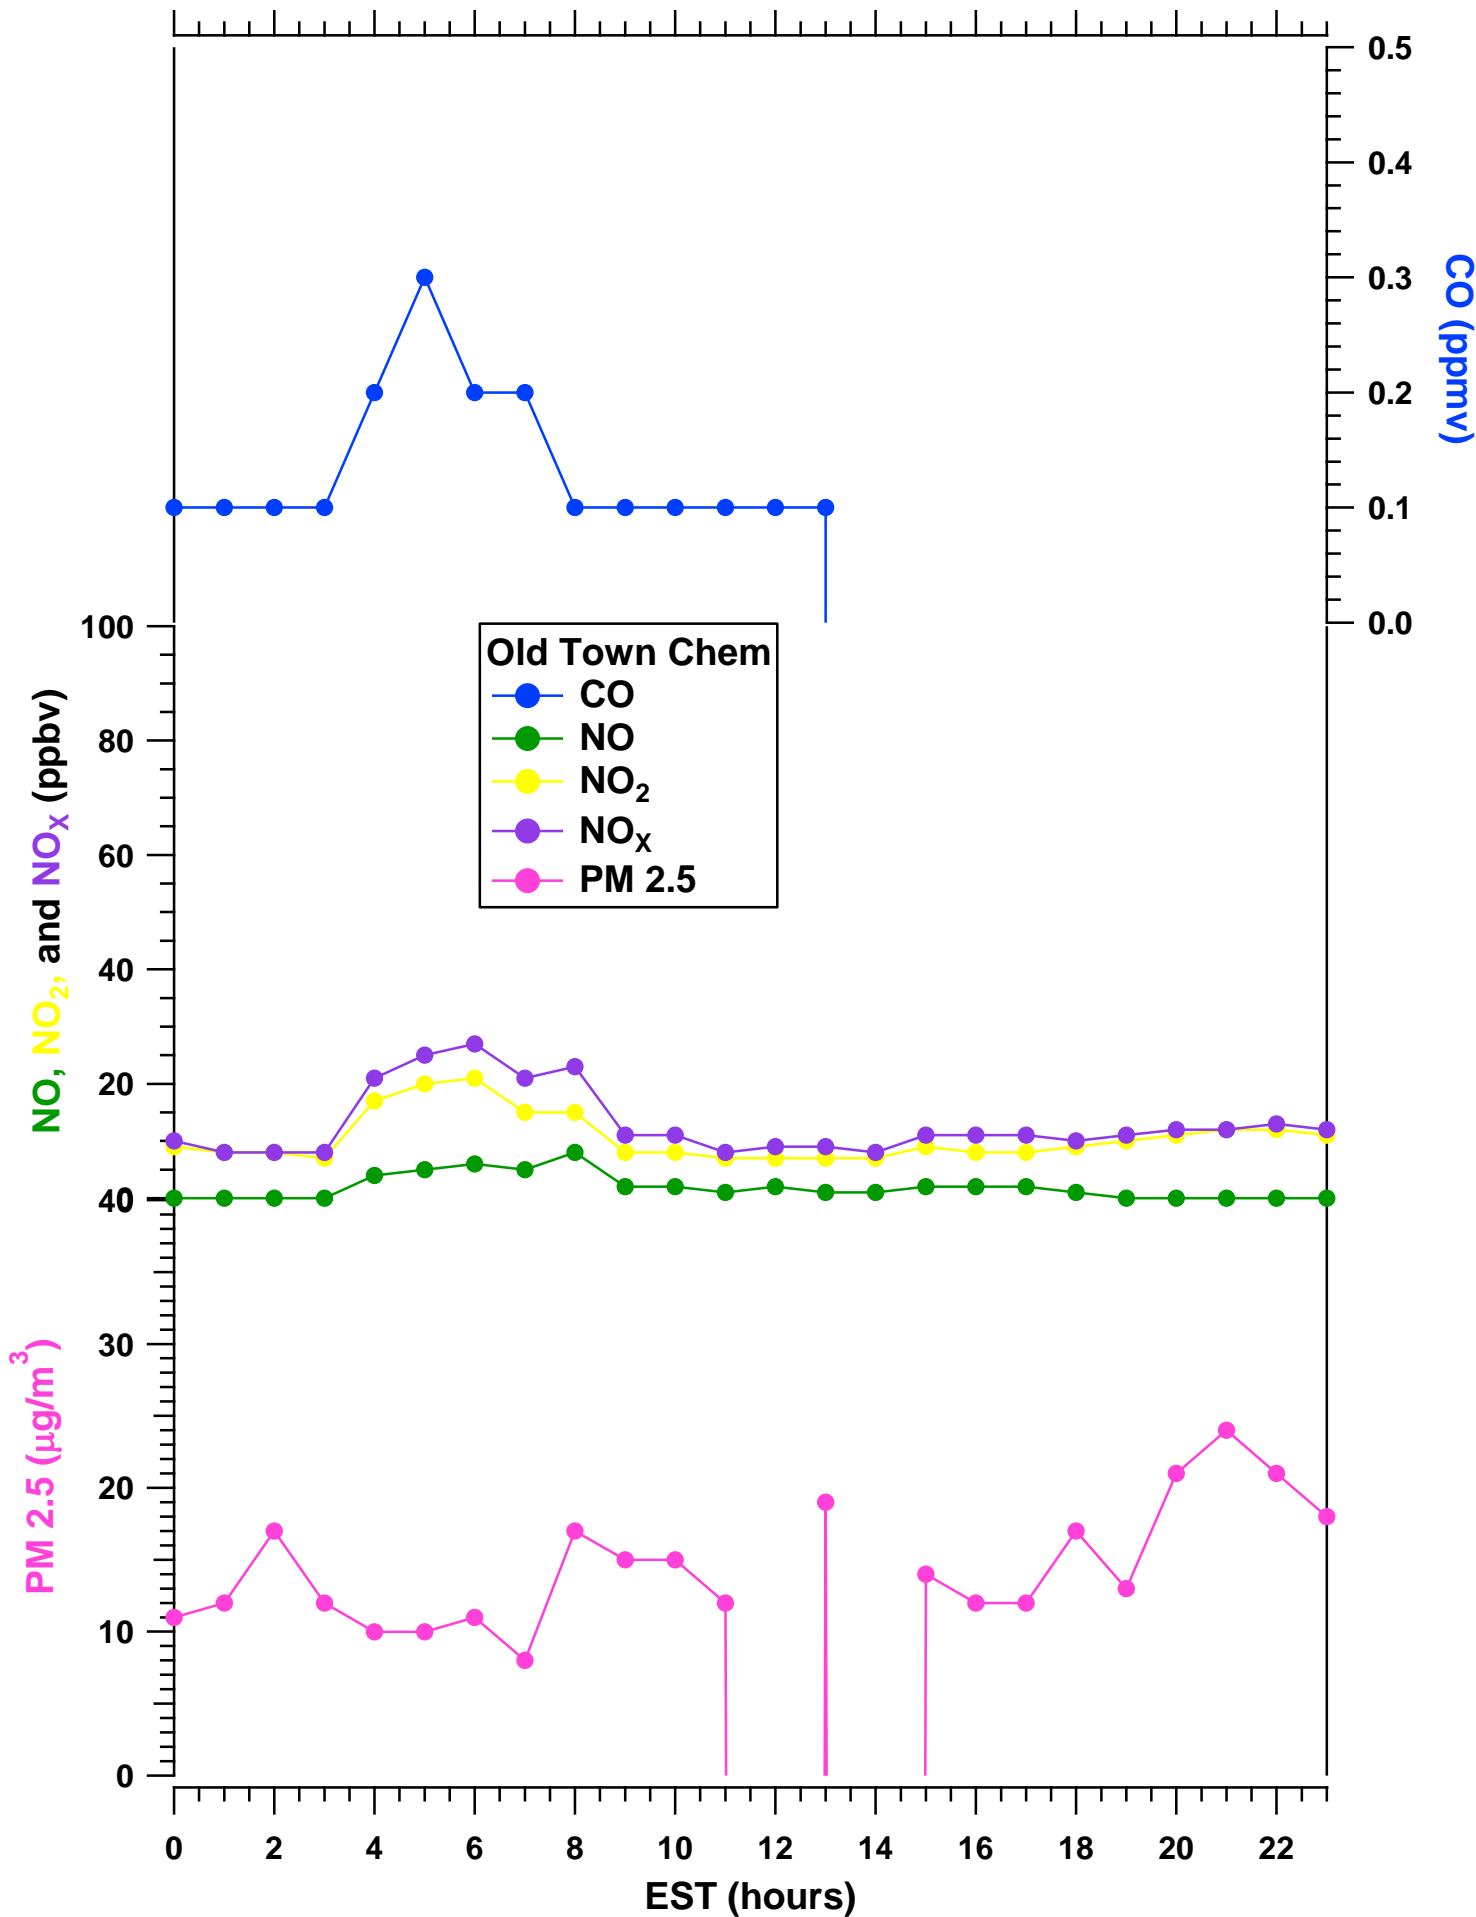

2011-07-12 MDE Ground Site Data Quick Look

All data are preliminary and subject to change