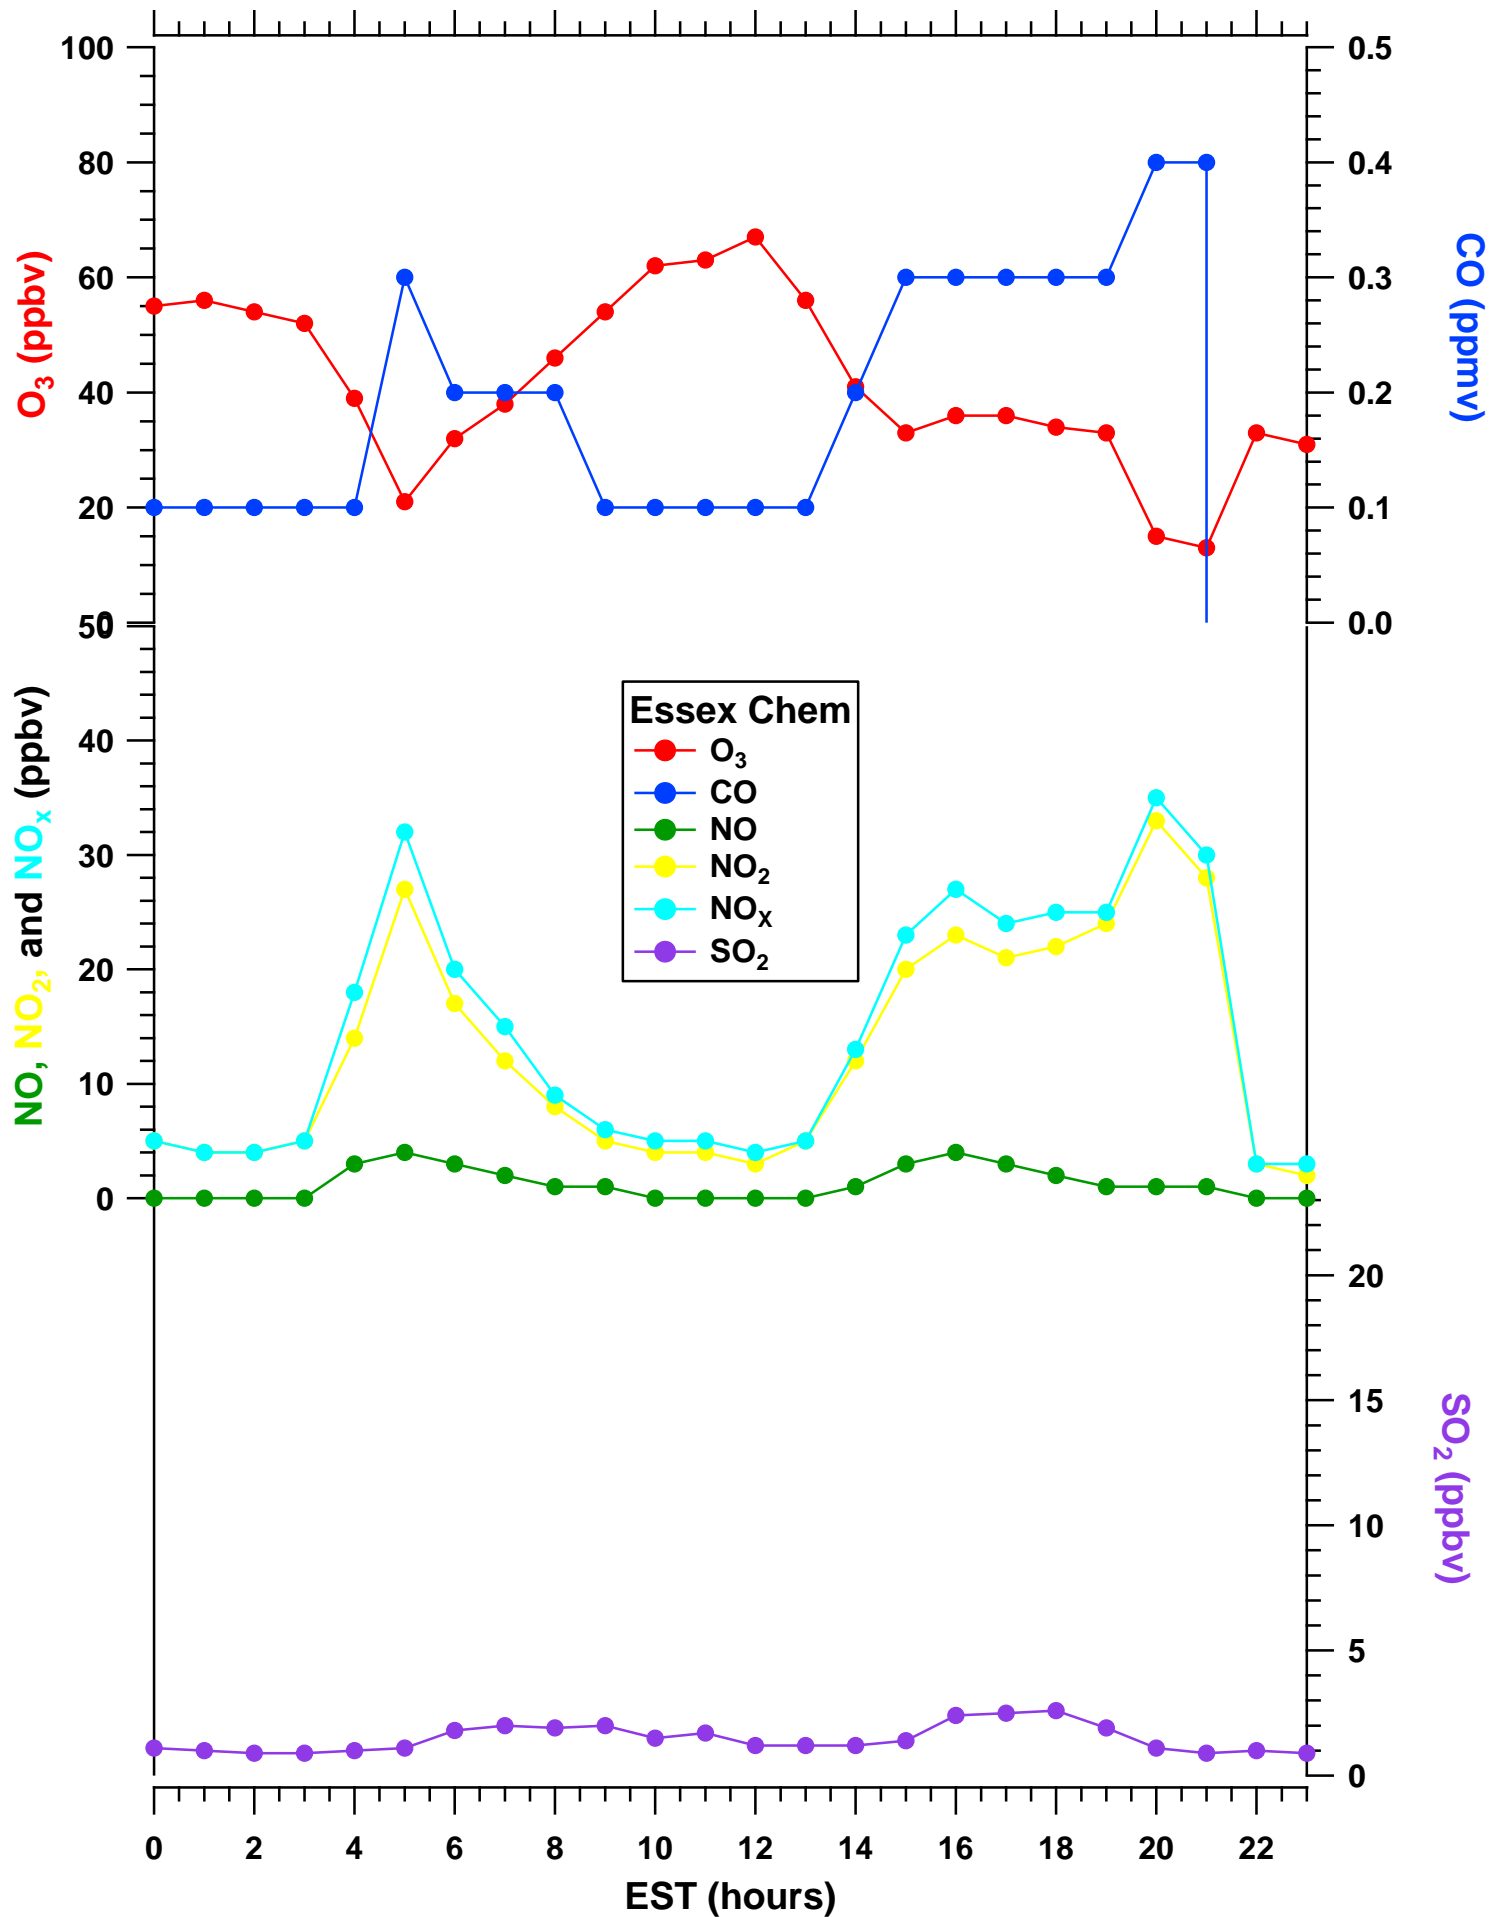

2011-07-13 MDE Ground Site Data Quick Look

All data are preliminary and subject to change

2011-07-13 MDE Ground Site Data Quick Look

All data are preliminary and subject to change

2011-07-13 MDE Ground Site Data Quick Look

All data are preliminary and subject to change

2011-07-13 MDE Ground Site Data Quick Look

All data are preliminary and subject to change

2011-07-13 MDE Ground Site Data Quick Look

All data are preliminary and subject to change