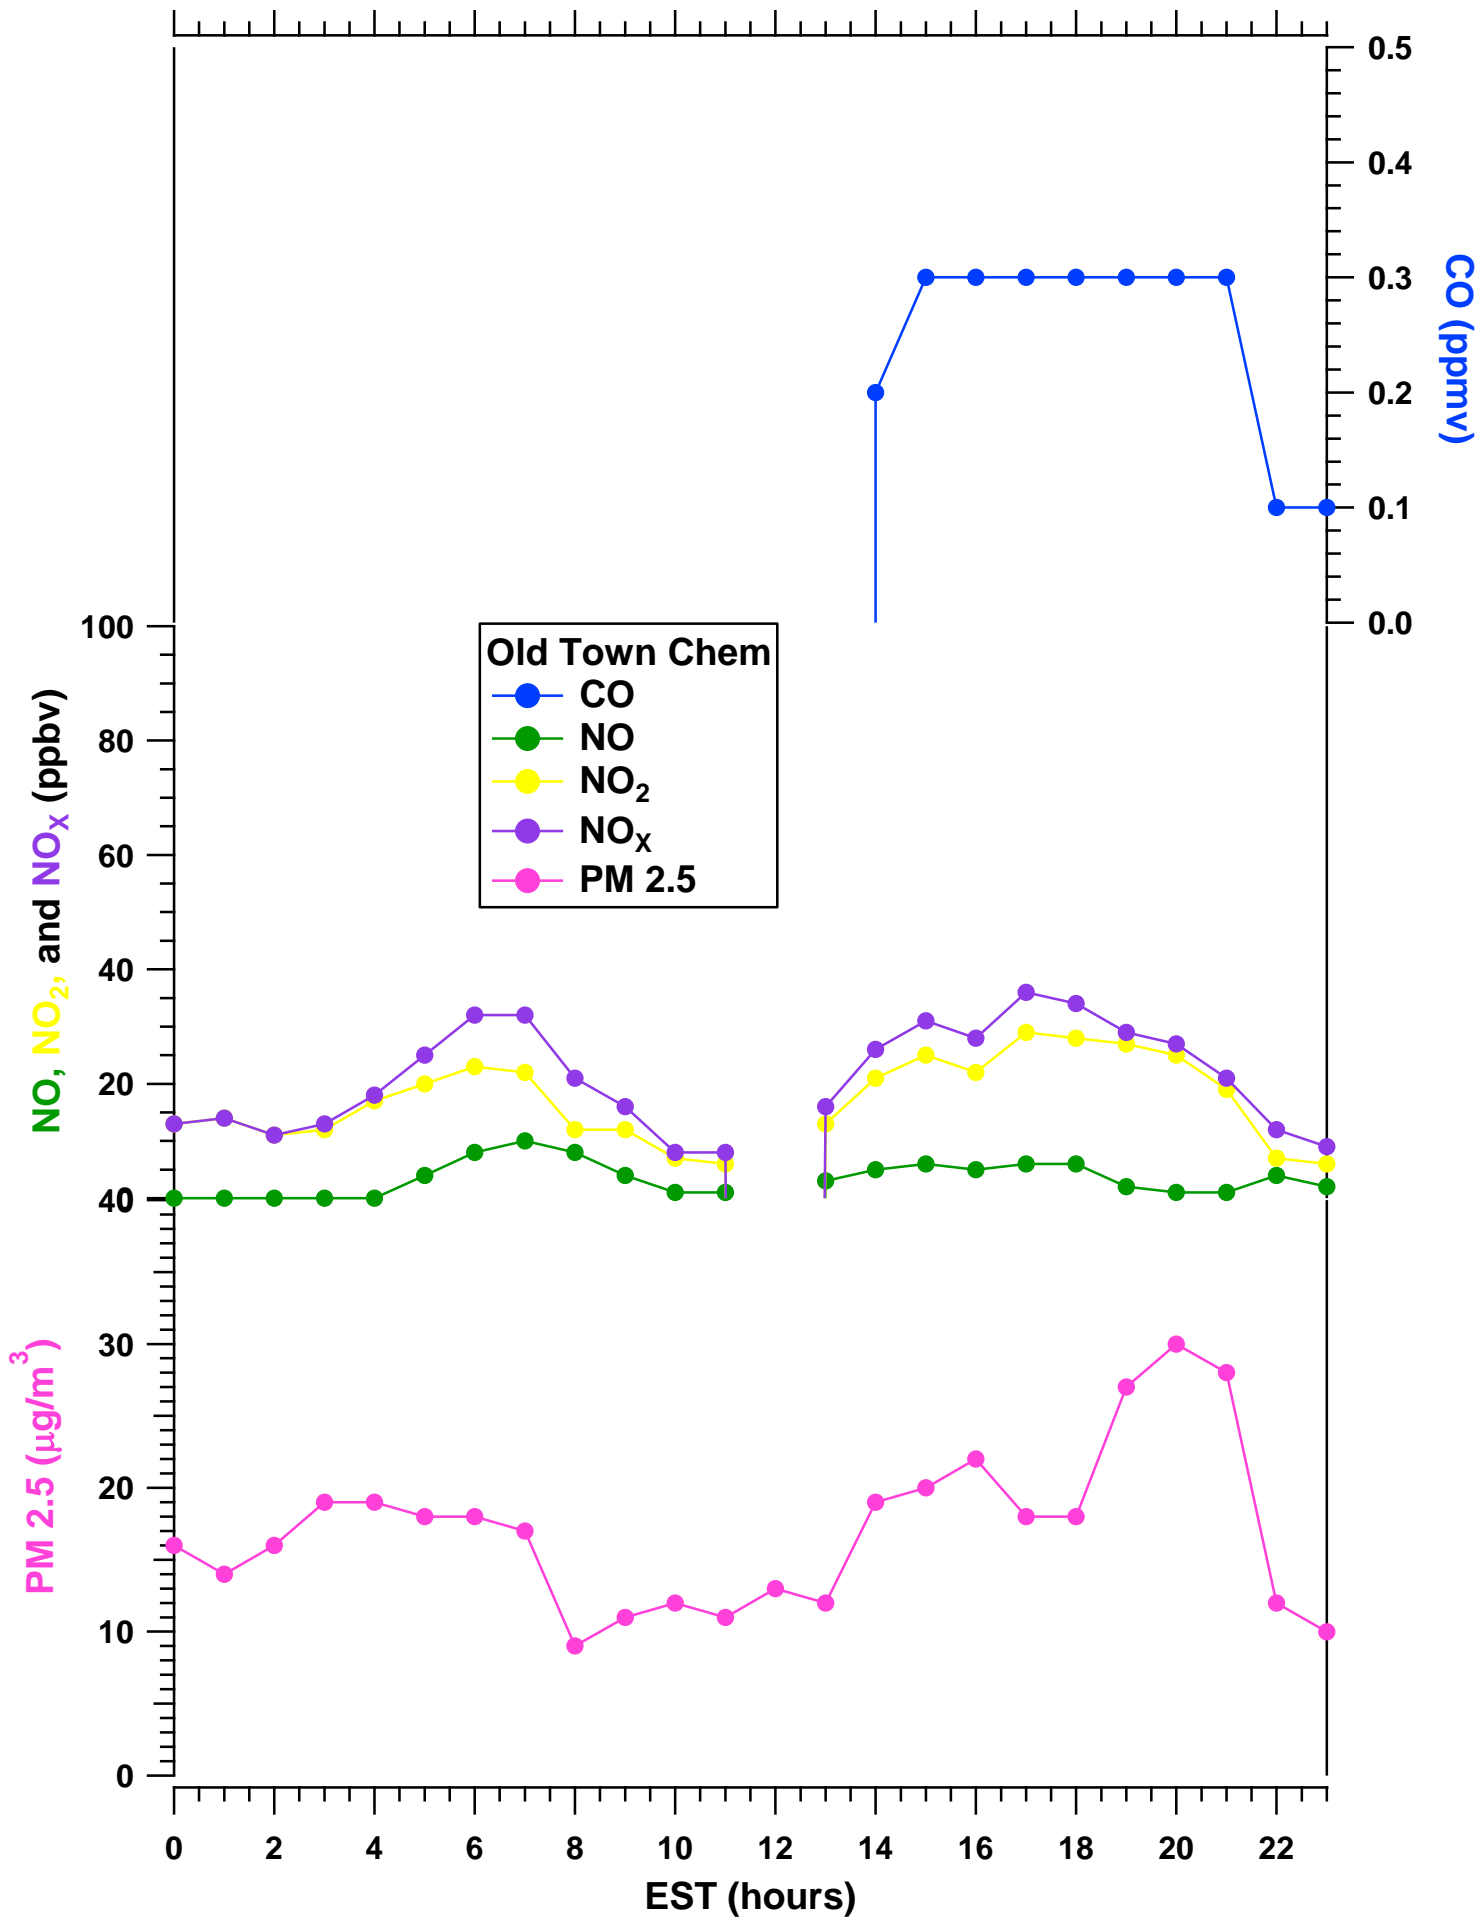

2011-07-13 MDE Ground Site Data Quick Look

All data are preliminary and subject to change

2011-07-13 MDE Ground Site Data Quick Look

All data are preliminary and subject to change

2011-07-13 MDE Ground Site Data Quick Look

All data are preliminary and subject to change

2011-07-13 MDE Ground Site Data Quick Look

All data are preliminary and subject to change

2011-07-13 MDE Ground Site Data Quick Look

All data are preliminary and subject to change