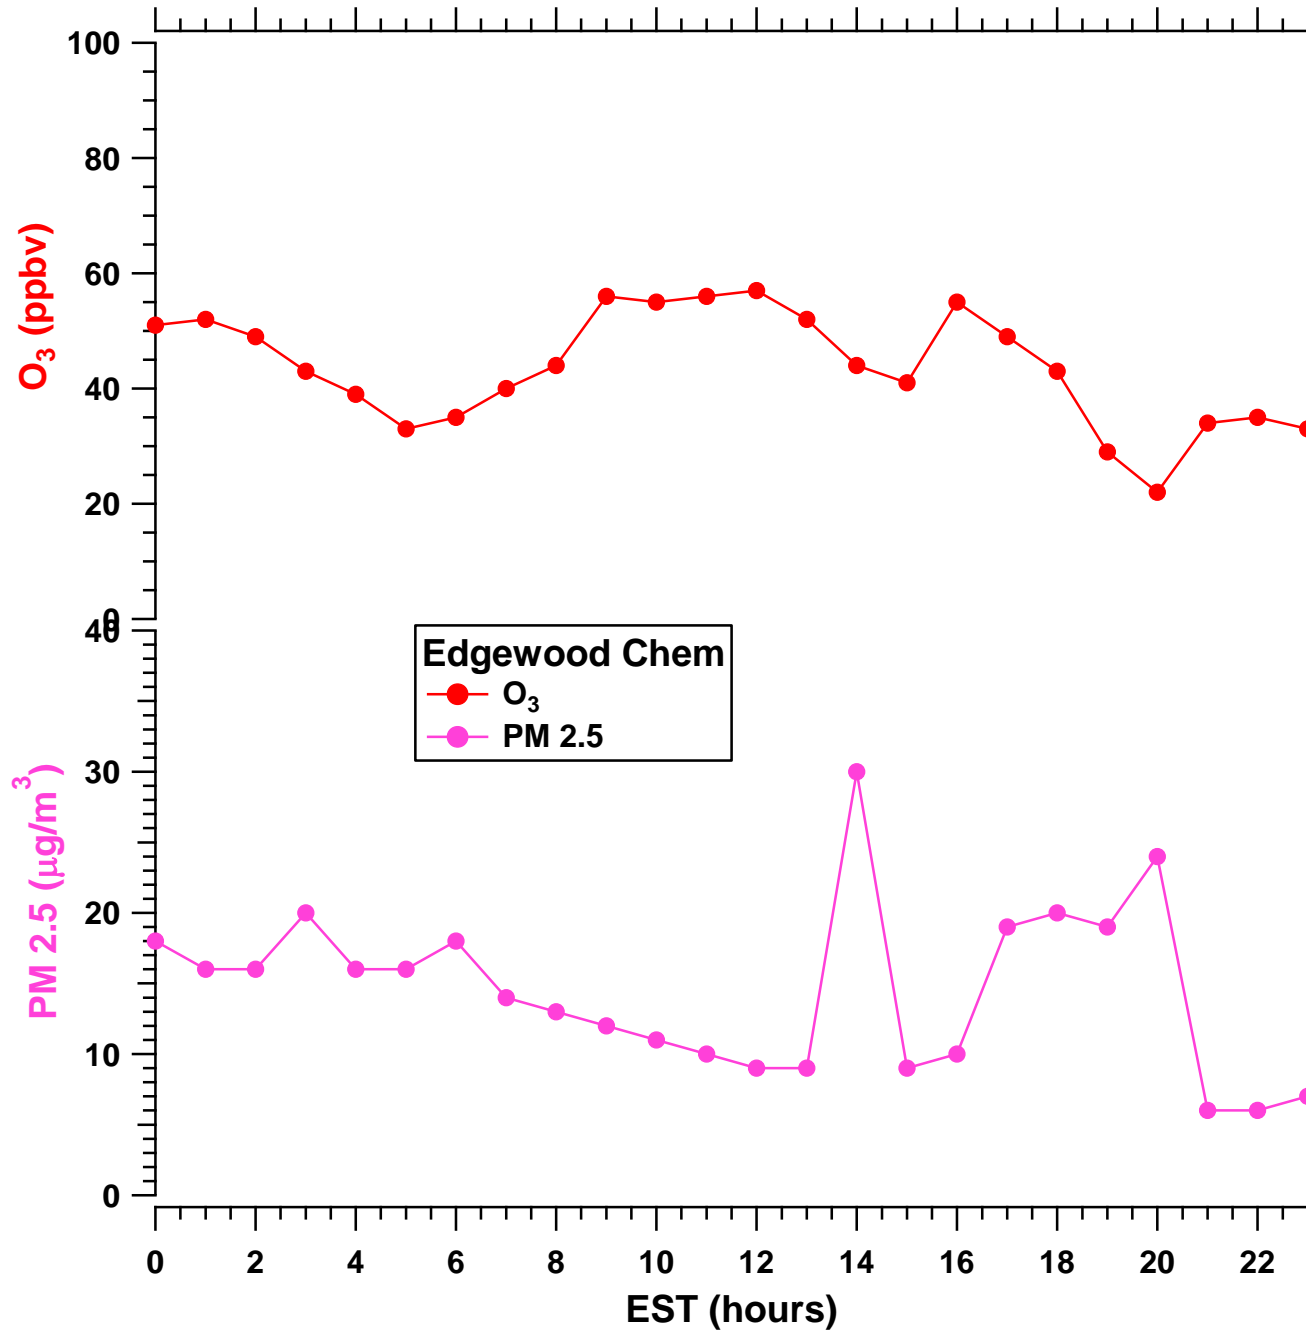

2011-07-13 MDE Ground Site Data Quick Look

All data are preliminary and subject to change

2011-07-13 MDE Ground Site Data Quick Look

All data are preliminary and subject to change

2011-07-13 MDE Ground Site Data Quick Look

All data are preliminary and subject to change

2011-07-13 MDE Ground Site Data Quick Look

All data are preliminary and subject to change

2011-07-13 MDE Ground Site Data Quick Look

All data are preliminary and subject to change