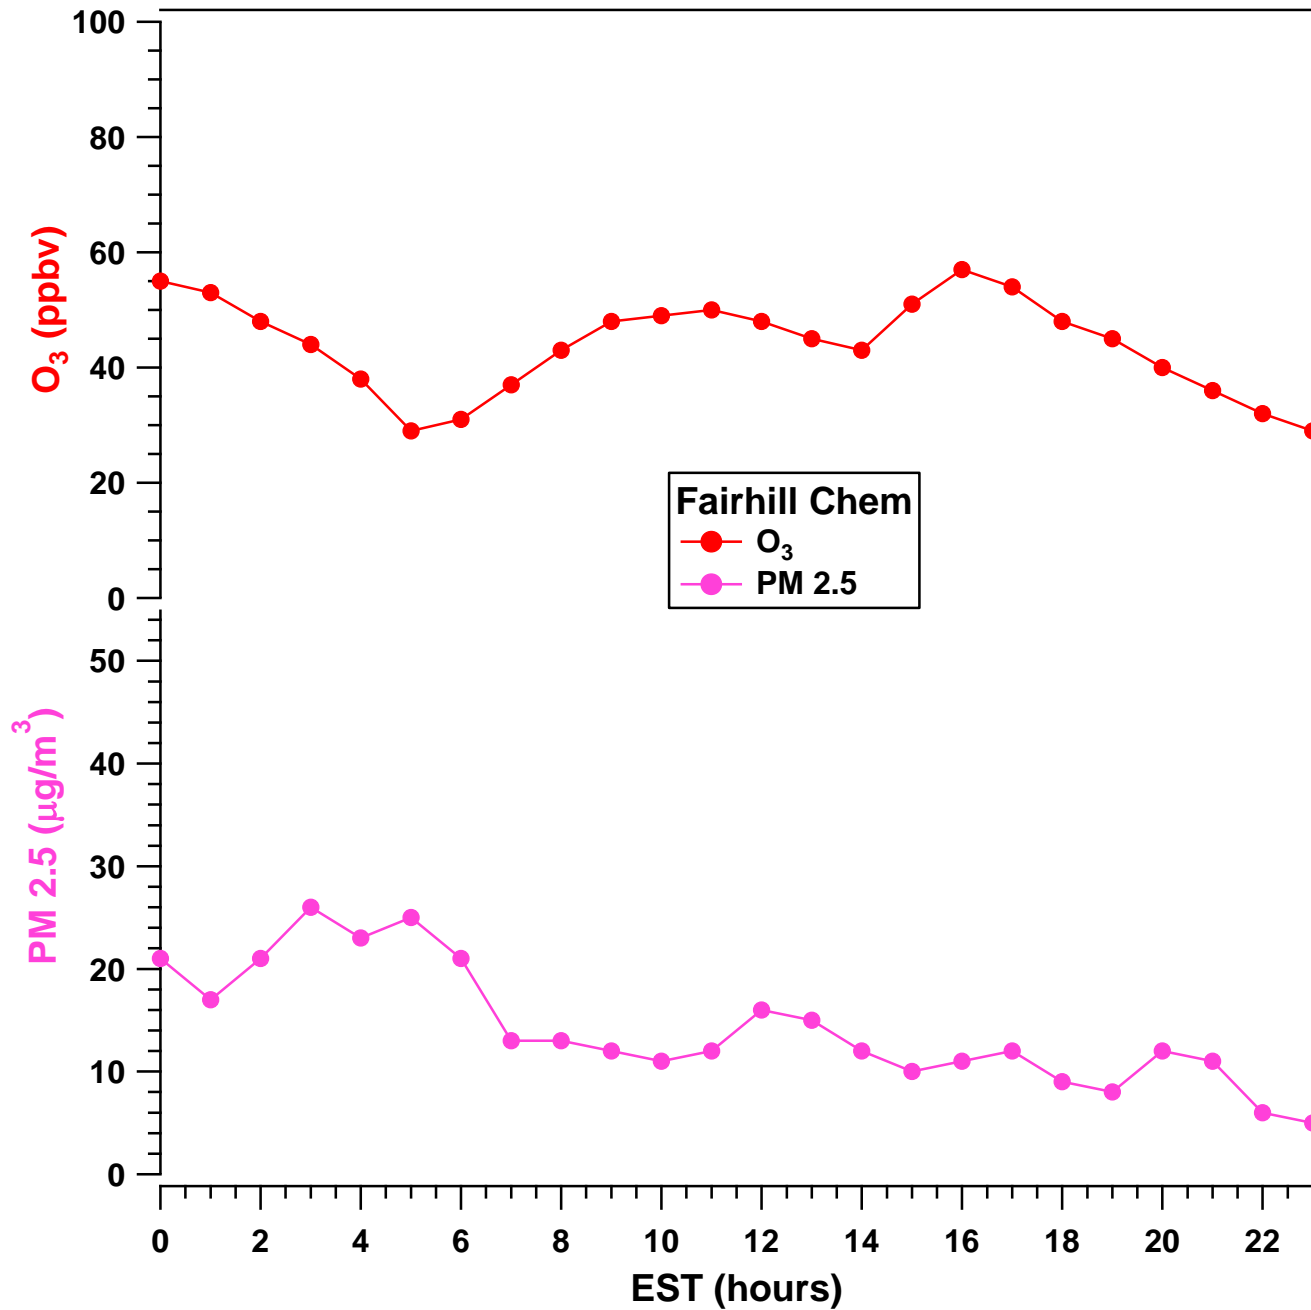

2011-07-13 MDE Ground Site Data Quick Look

All data are preliminary and subject to change

2011-07-13 MDE Ground Site Data Quick Look

All data are preliminary and subject to change

2011-07-13 MDE Ground Site Data Quick Look