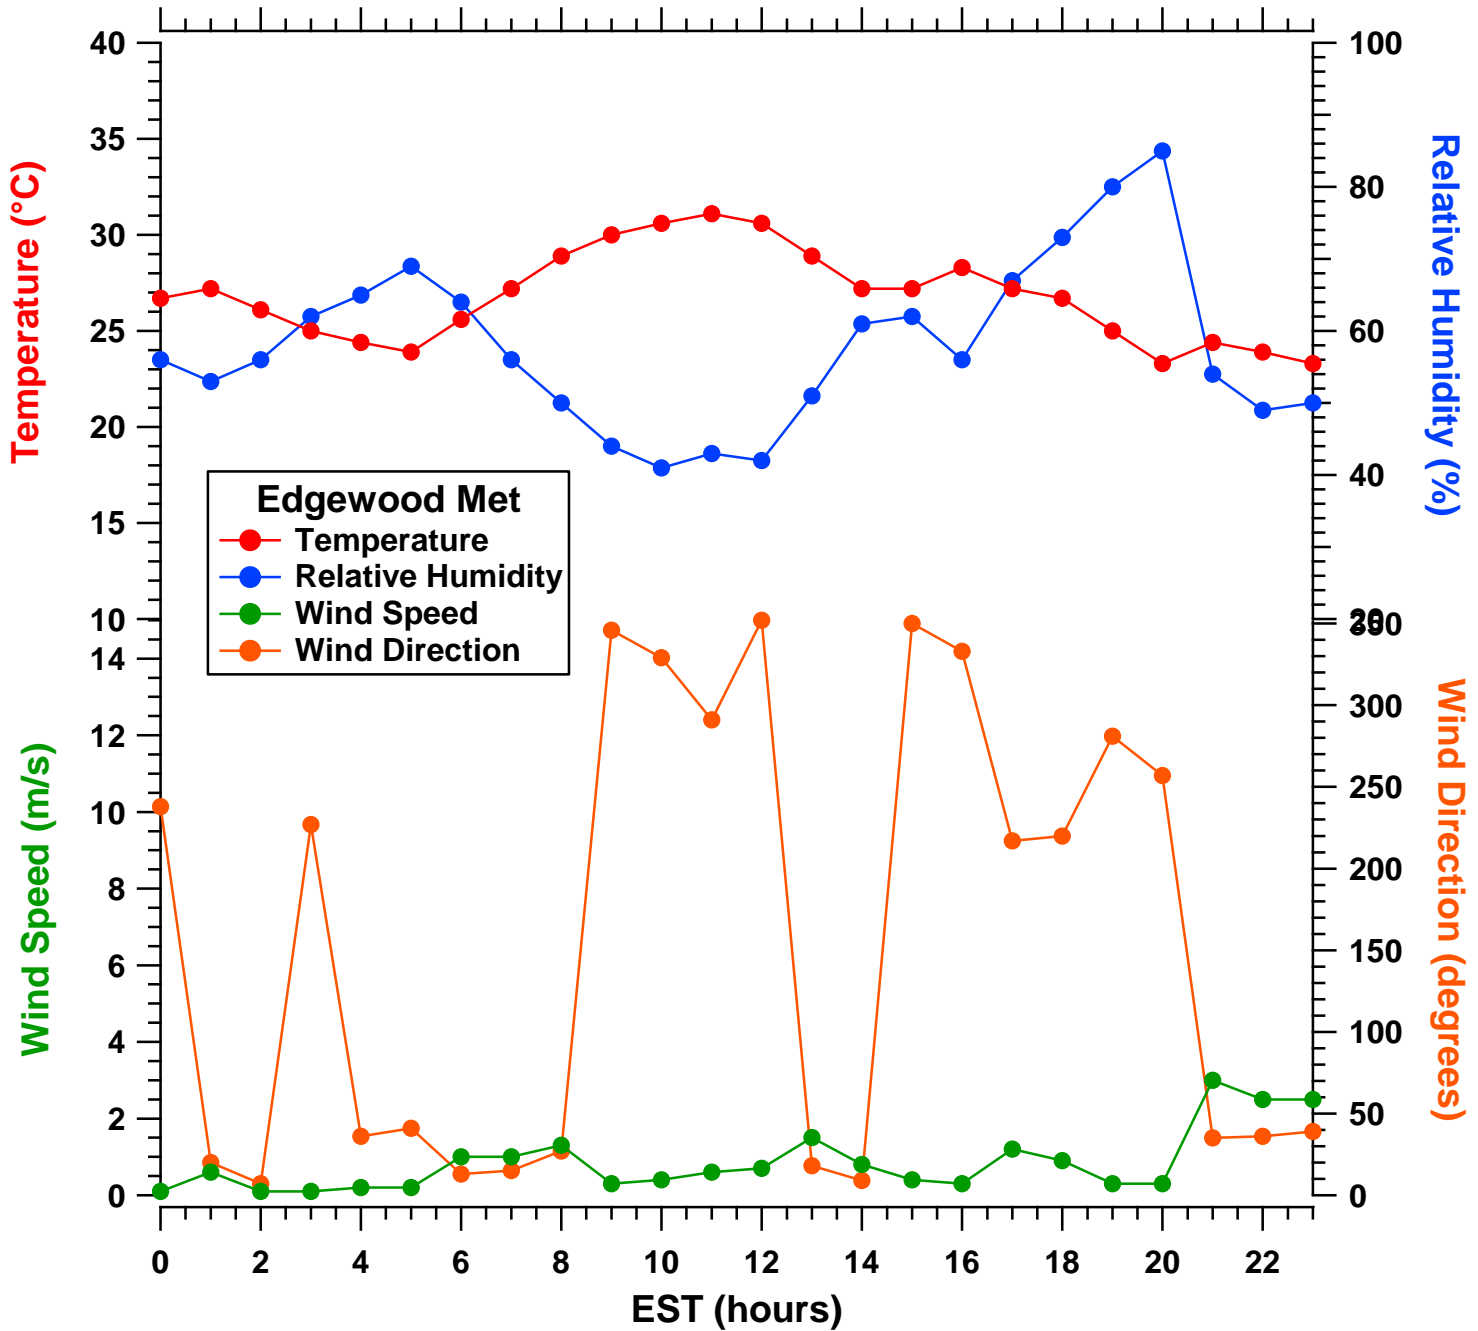

2011-07-13 MDE Ground Site Data Quick Look

All data are preliminary and subject to change

2011-07-13 MDE Ground Site Data Quick Look

All data are preliminary and subject to change

2011-07-13 MDE Ground Site Data Quick Look

All data are preliminary and subject to change

2011-07-13 MDE Ground Site Data Quick Look

All data are preliminary and subject to change

2011-07-13 MDE Ground Site Data Quick Look

All data are preliminary and subject to change