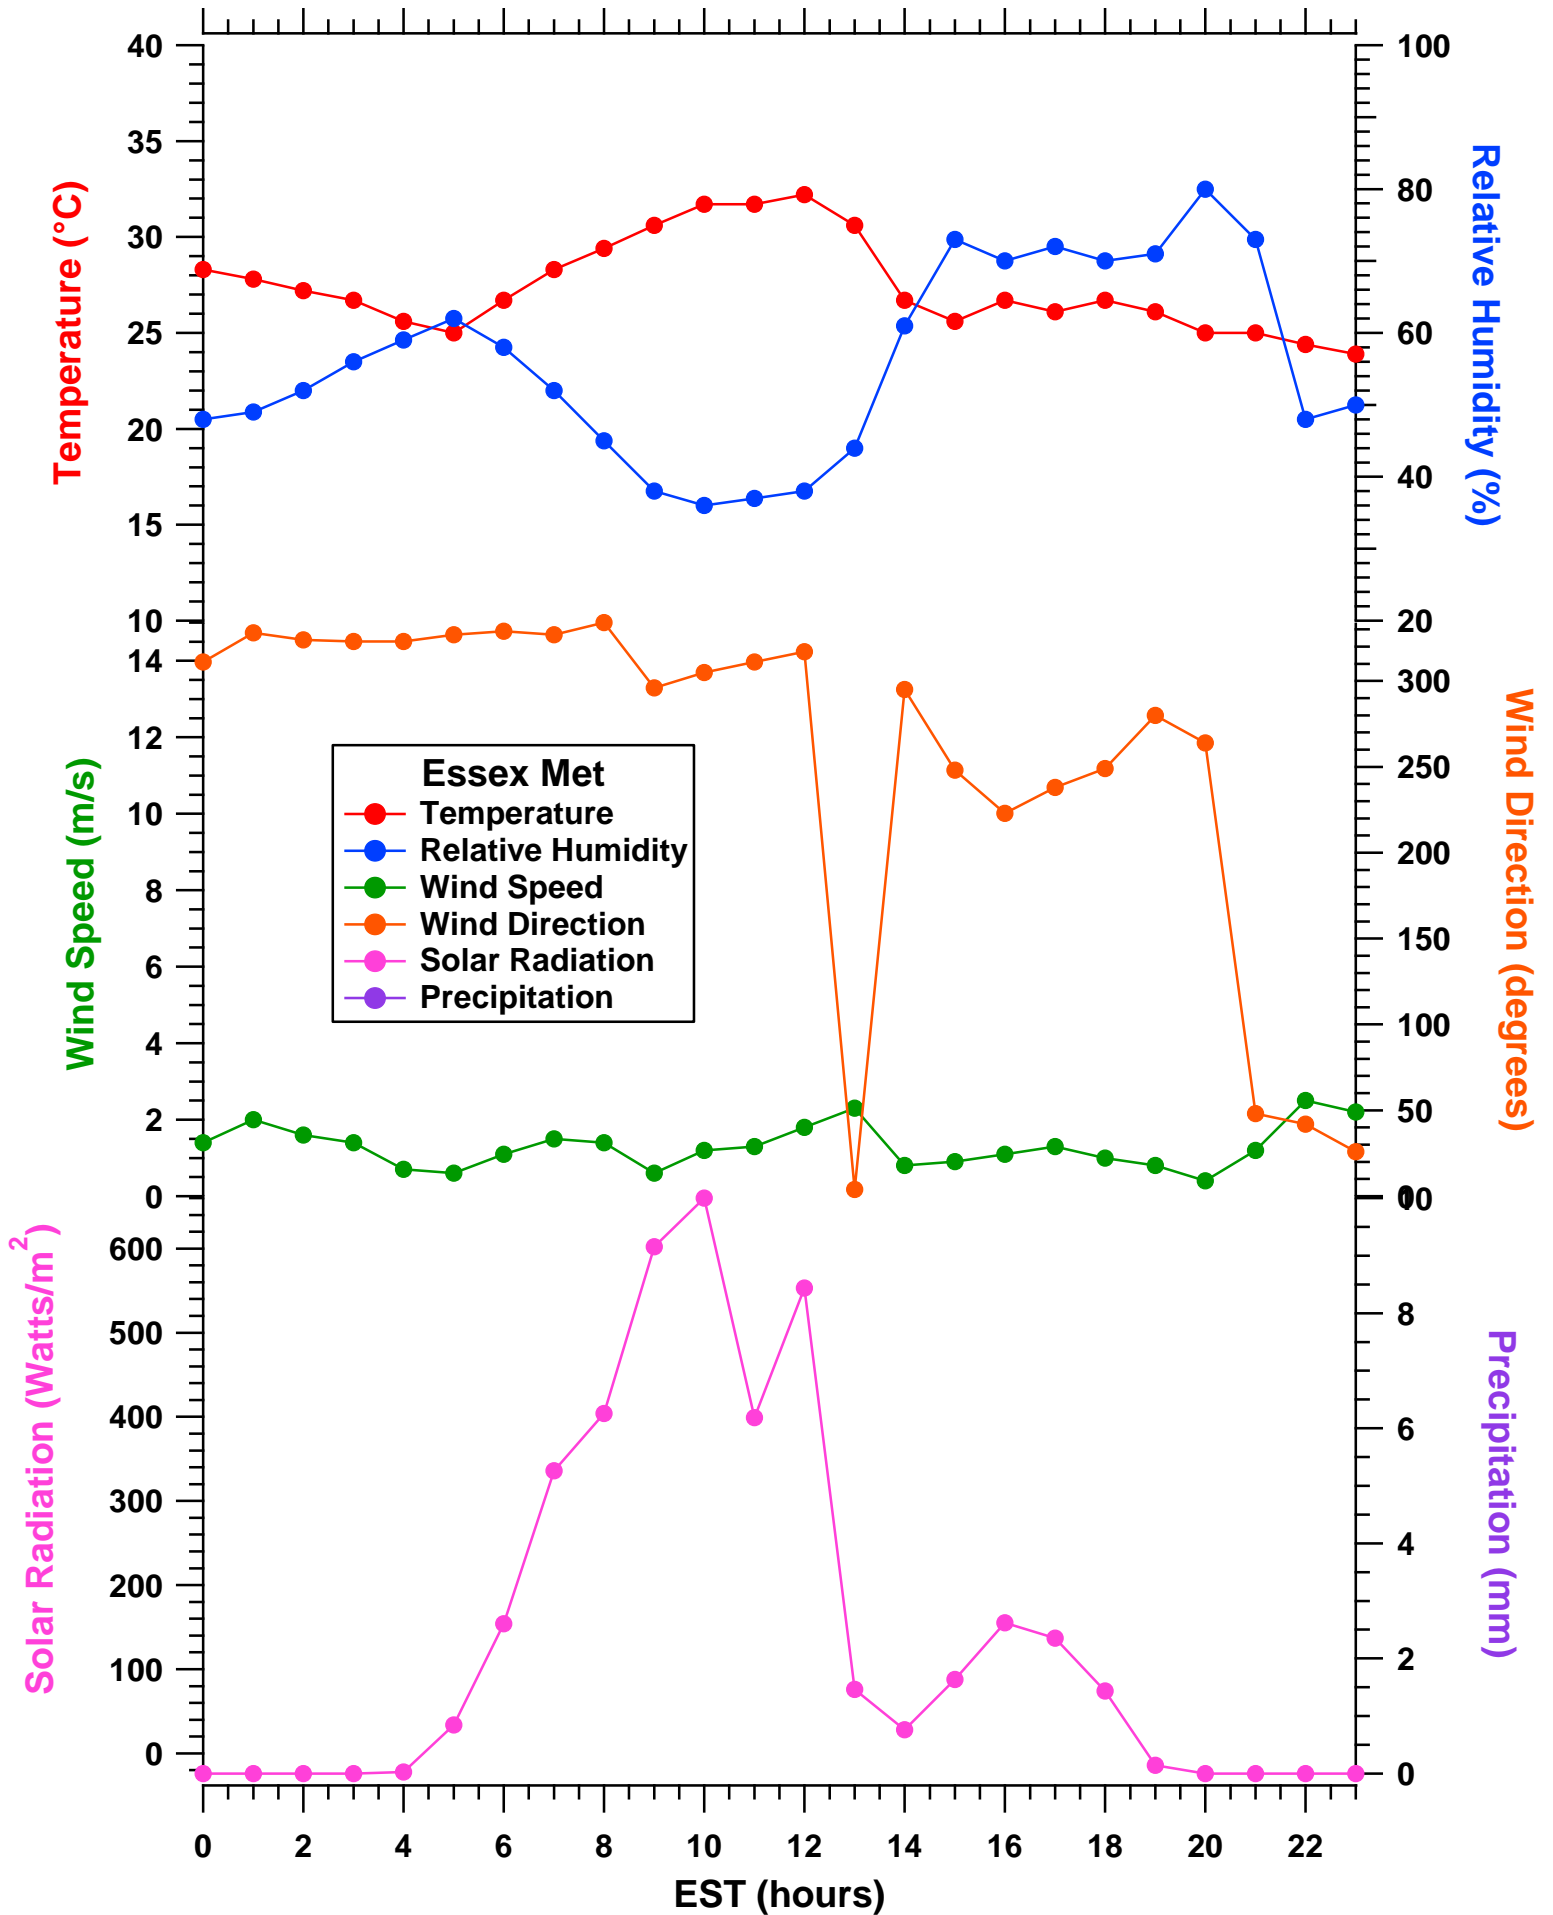

2011-07-13 MDE Ground Site Data Quick Look

All data are preliminary and subject to change

2011-07-13 MDE Ground Site Data Quick Look

All data are preliminary and subject to change

2011-07-13 MDE Ground Site Data Quick Look

All data are preliminary and subject to change

2011-07-13 MDE Ground Site Data Quick Look

All data are preliminary and subject to change

2011-07-13 MDE Ground Site Data Quick Look

All data are preliminary and subject to change