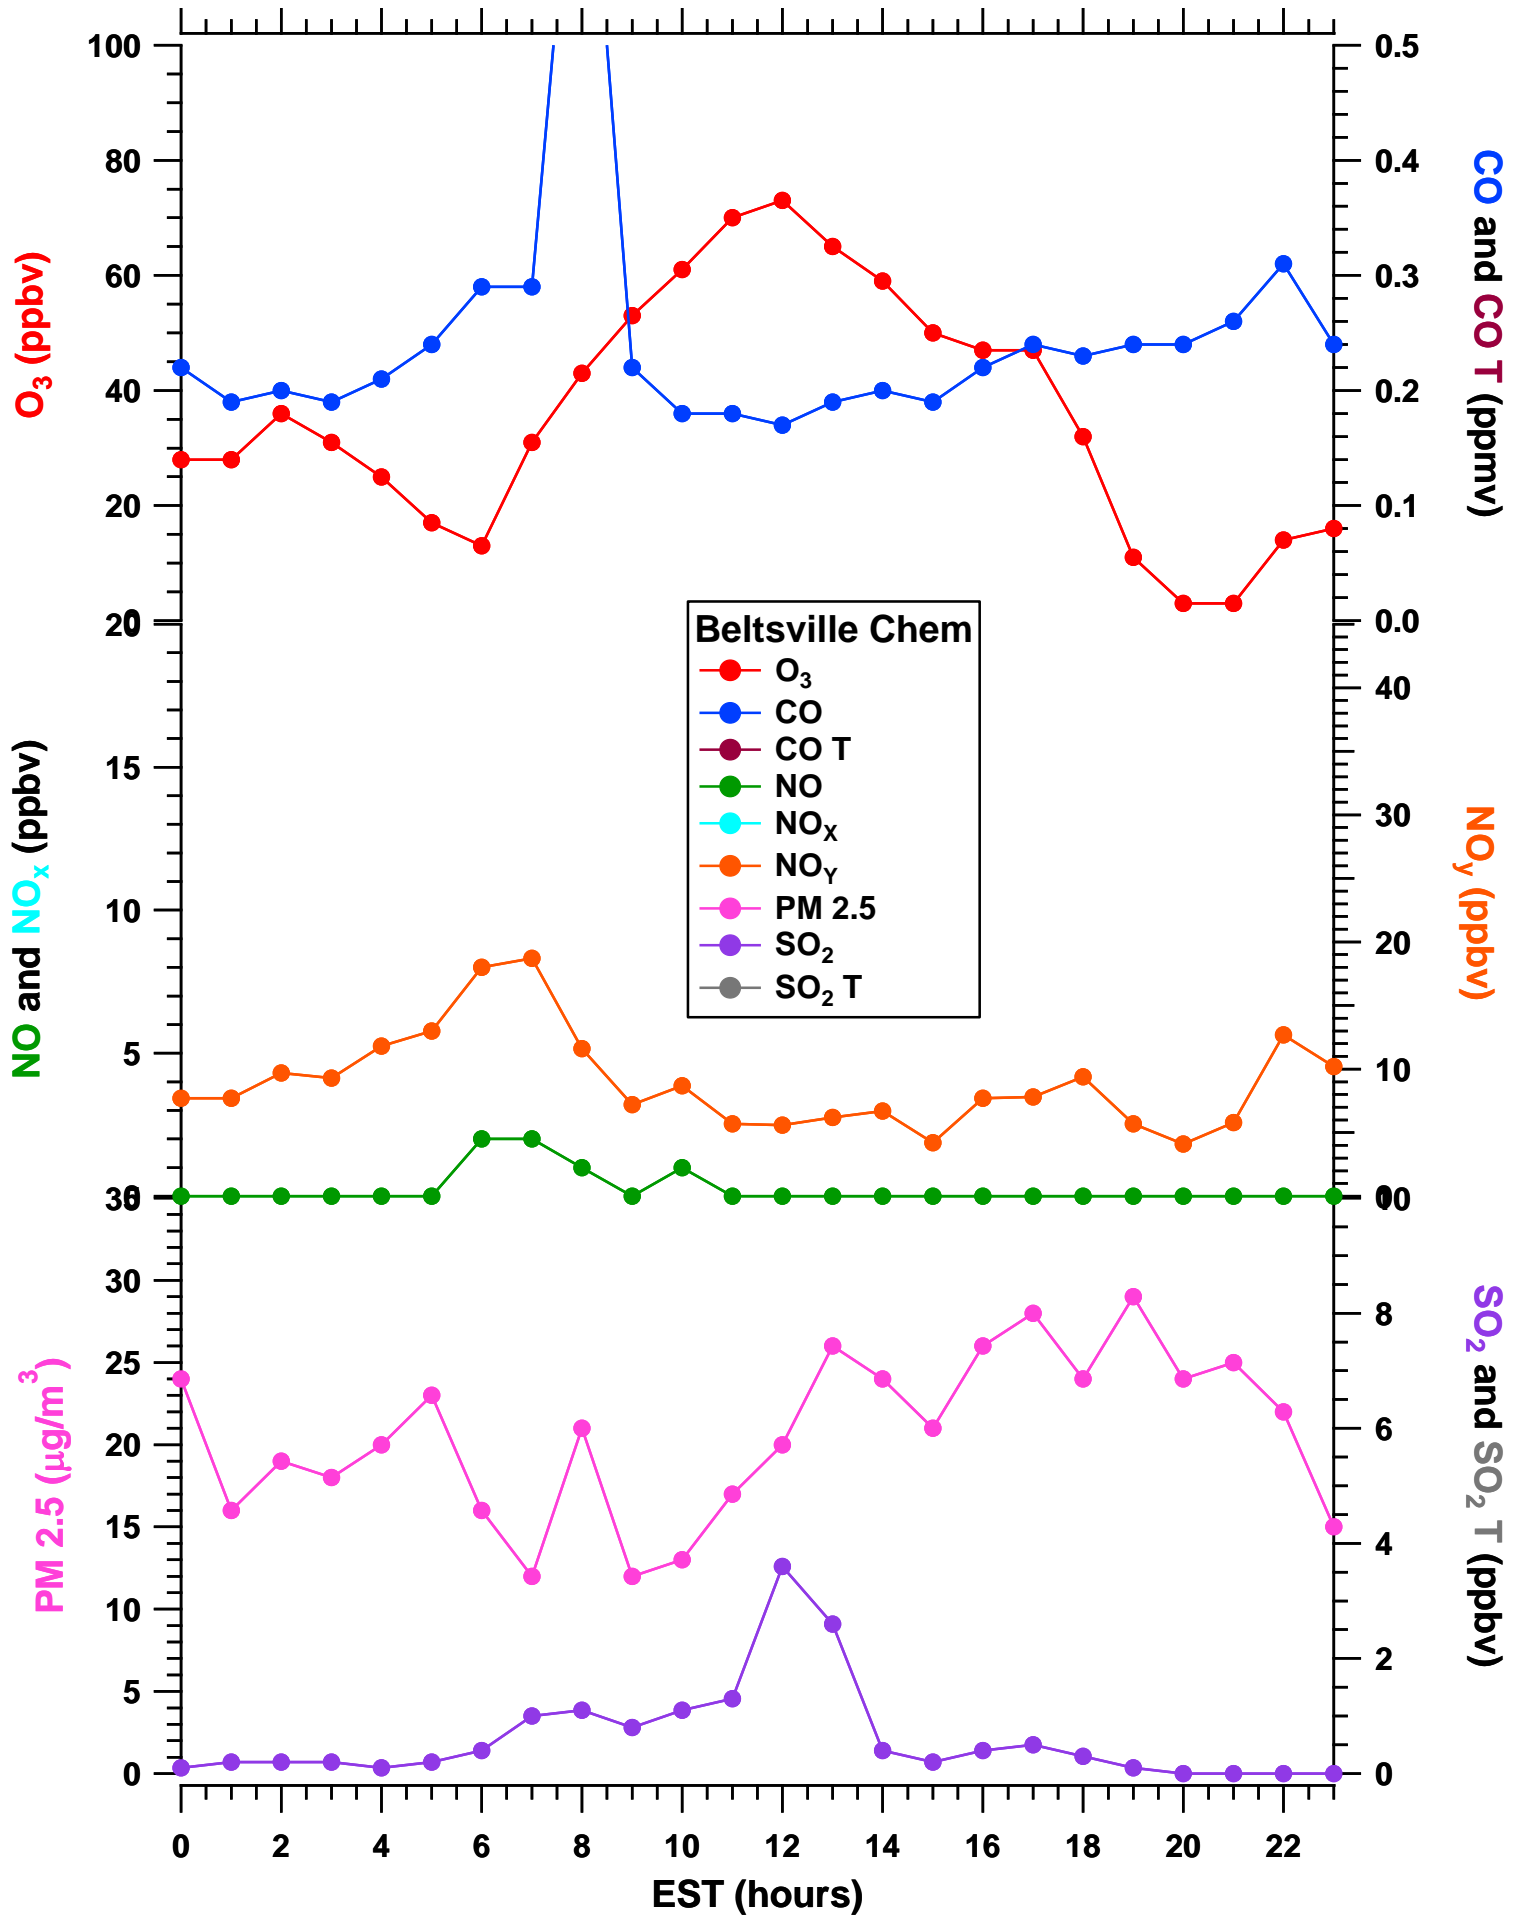

2011-07-13 MDE Ground Site Data Quick Look

All data are preliminary and subject to change

2011-07-13 MDE Ground Site Data Quick Look

All data are preliminary and subject to change

2011-07-13 MDE Ground Site Data Quick Look

All data are preliminary and subject to change

2011-07-13 MDE Ground Site Data Quick Look

All data are preliminary and subject to change

2011-07-13 MDE Ground Site Data Quick Look

All data are preliminary and subject to change