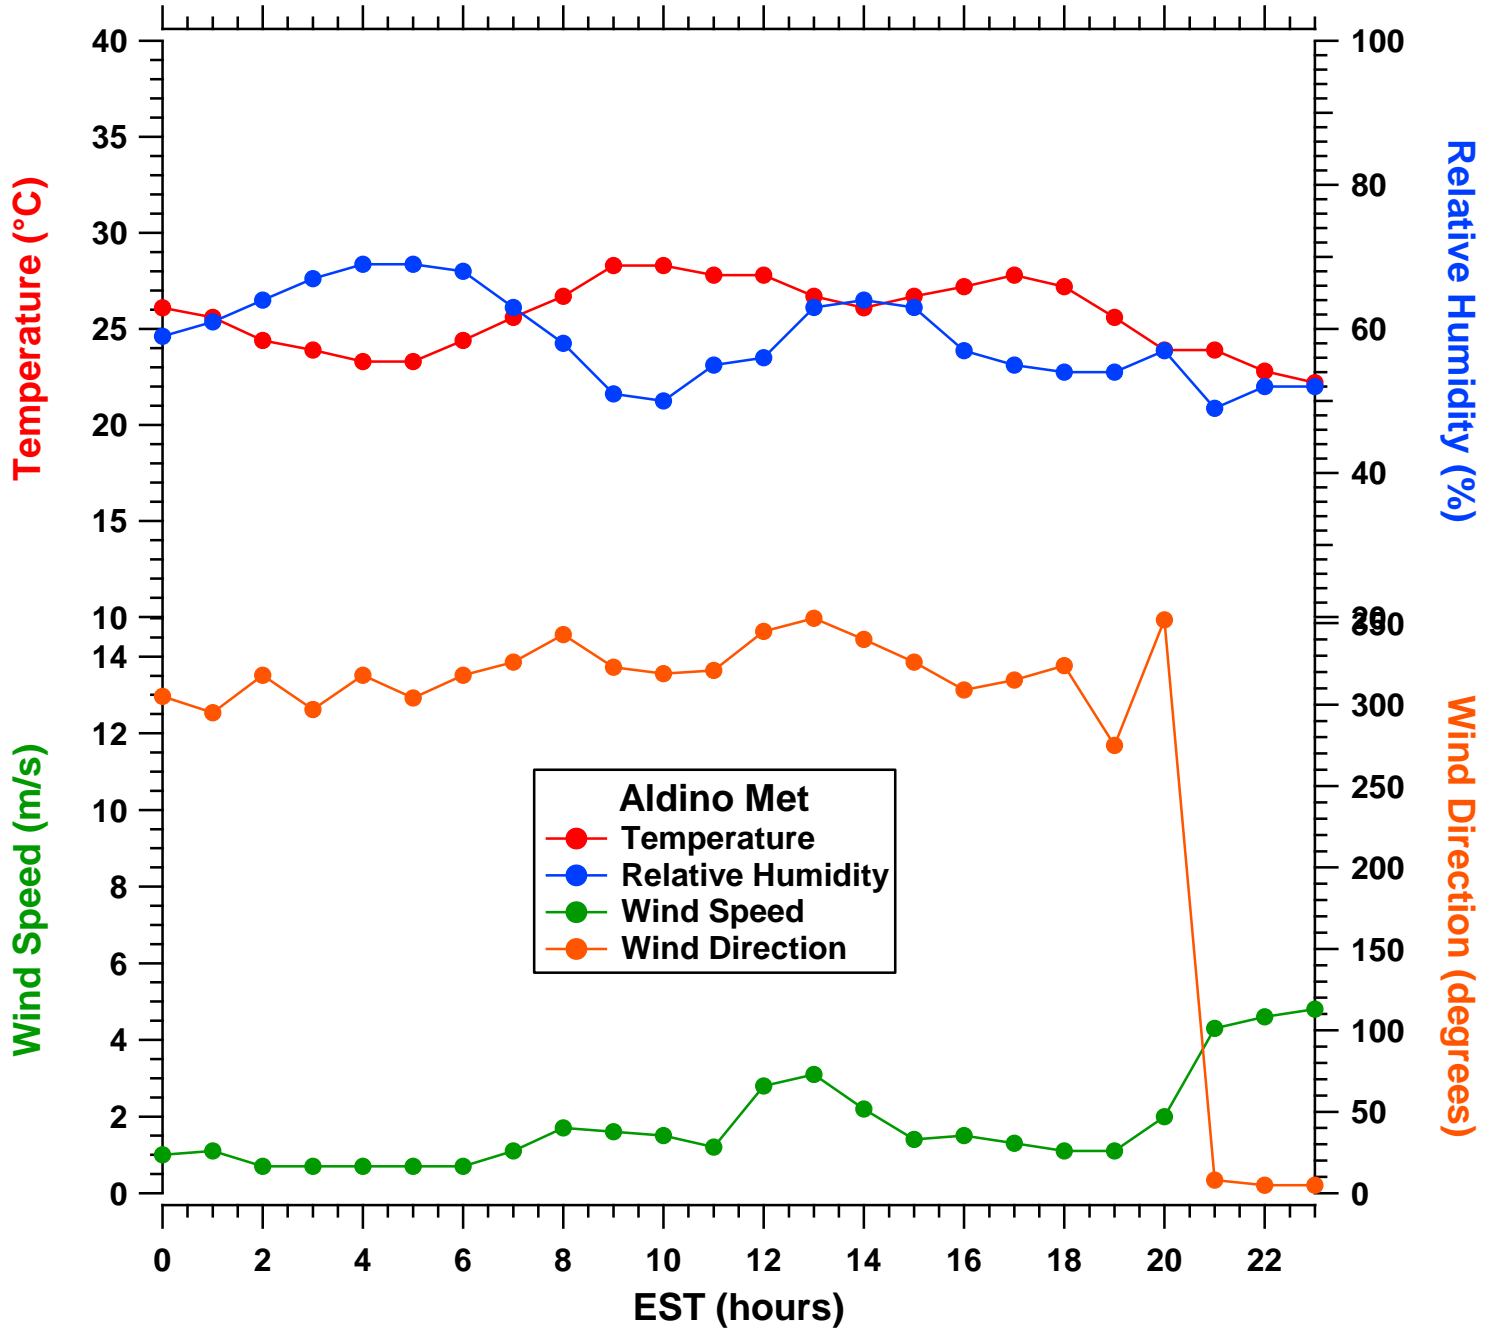

2011-07-13 MDE Ground Site Data Quick Look

All data are preliminary and subject to change

2011-07-13 MDE Ground Site Data Quick Look

All data are preliminary and subject to change

2011-07-13 MDE Ground Site Data Quick Look