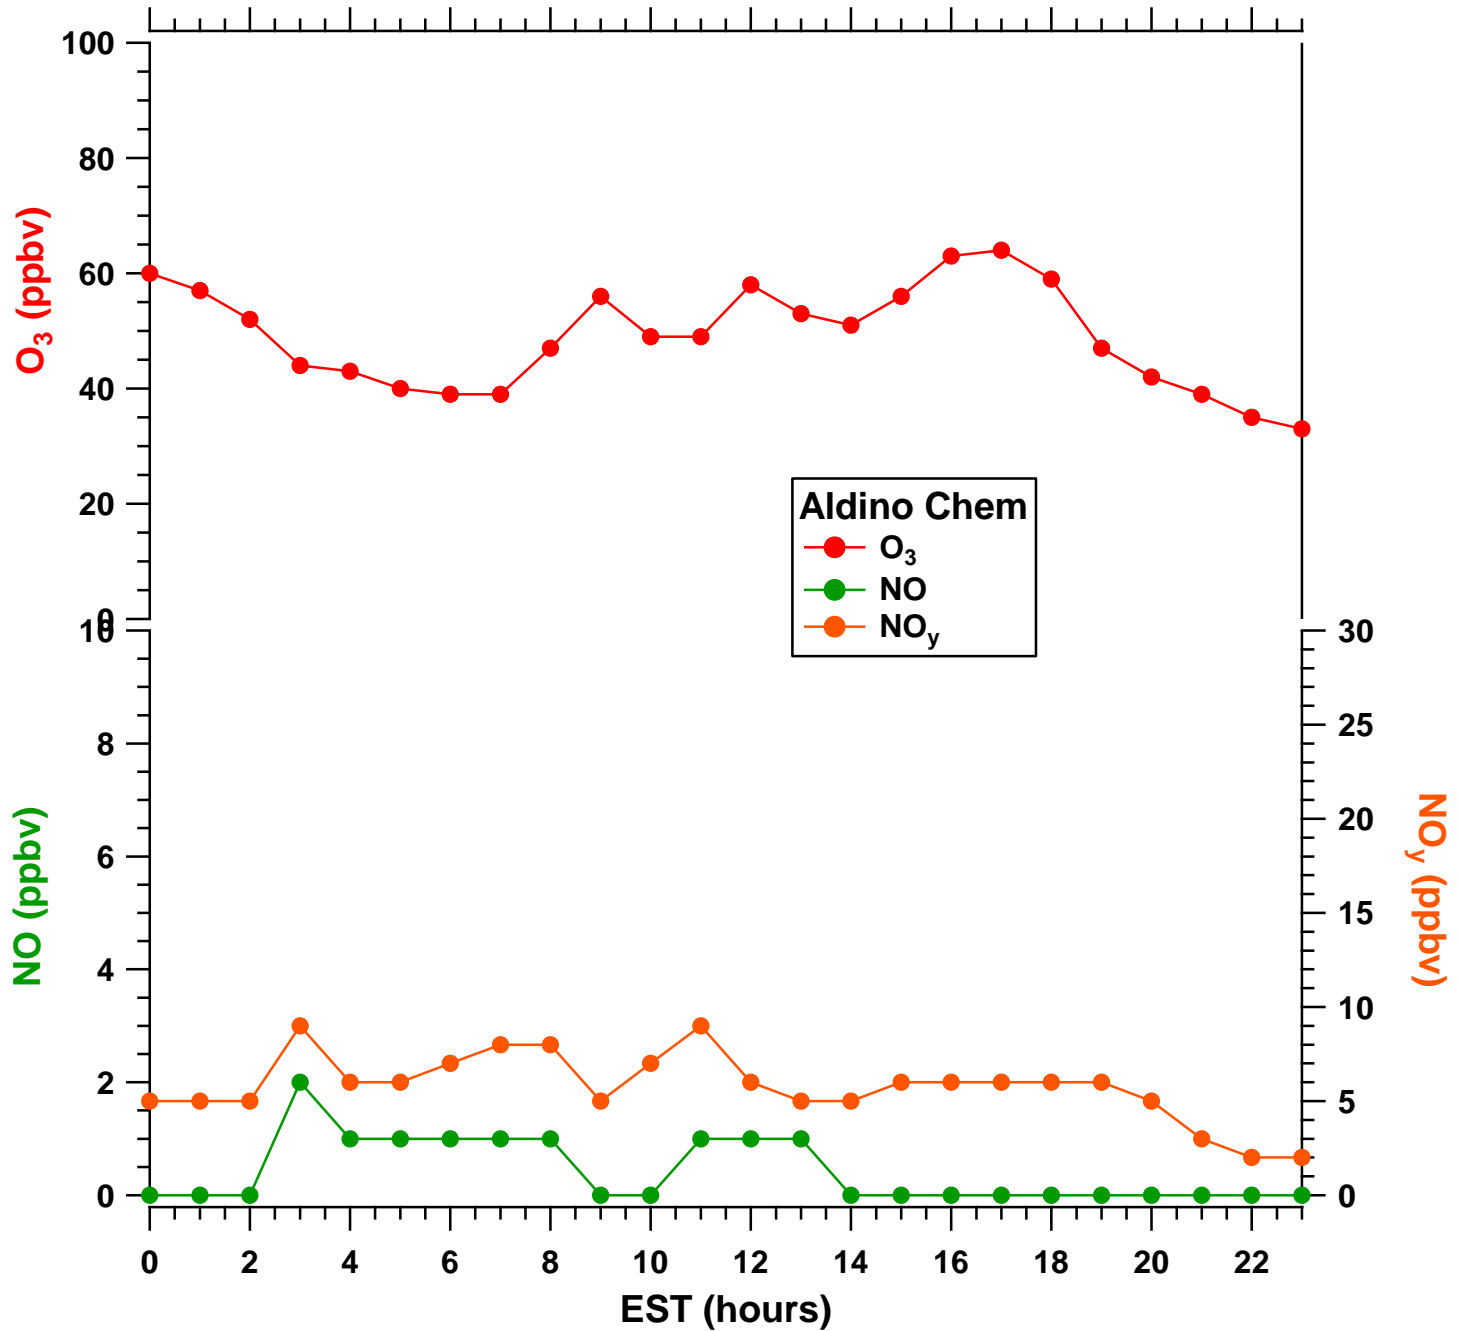

2011-07-13 MDE Ground Site Data Quick Look

All data are preliminary and subject to change

2011-07-13 MDE Ground Site Data Quick Look

All data are preliminary and subject to change

2011-07-13 MDE Ground Site Data Quick Look

All data are preliminary and subject to change

2011-07-13 MDE Ground Site Data Quick Look

All data are preliminary and subject to change

2011-07-13 MDE Ground Site Data Quick Look

All data are preliminary and subject to change