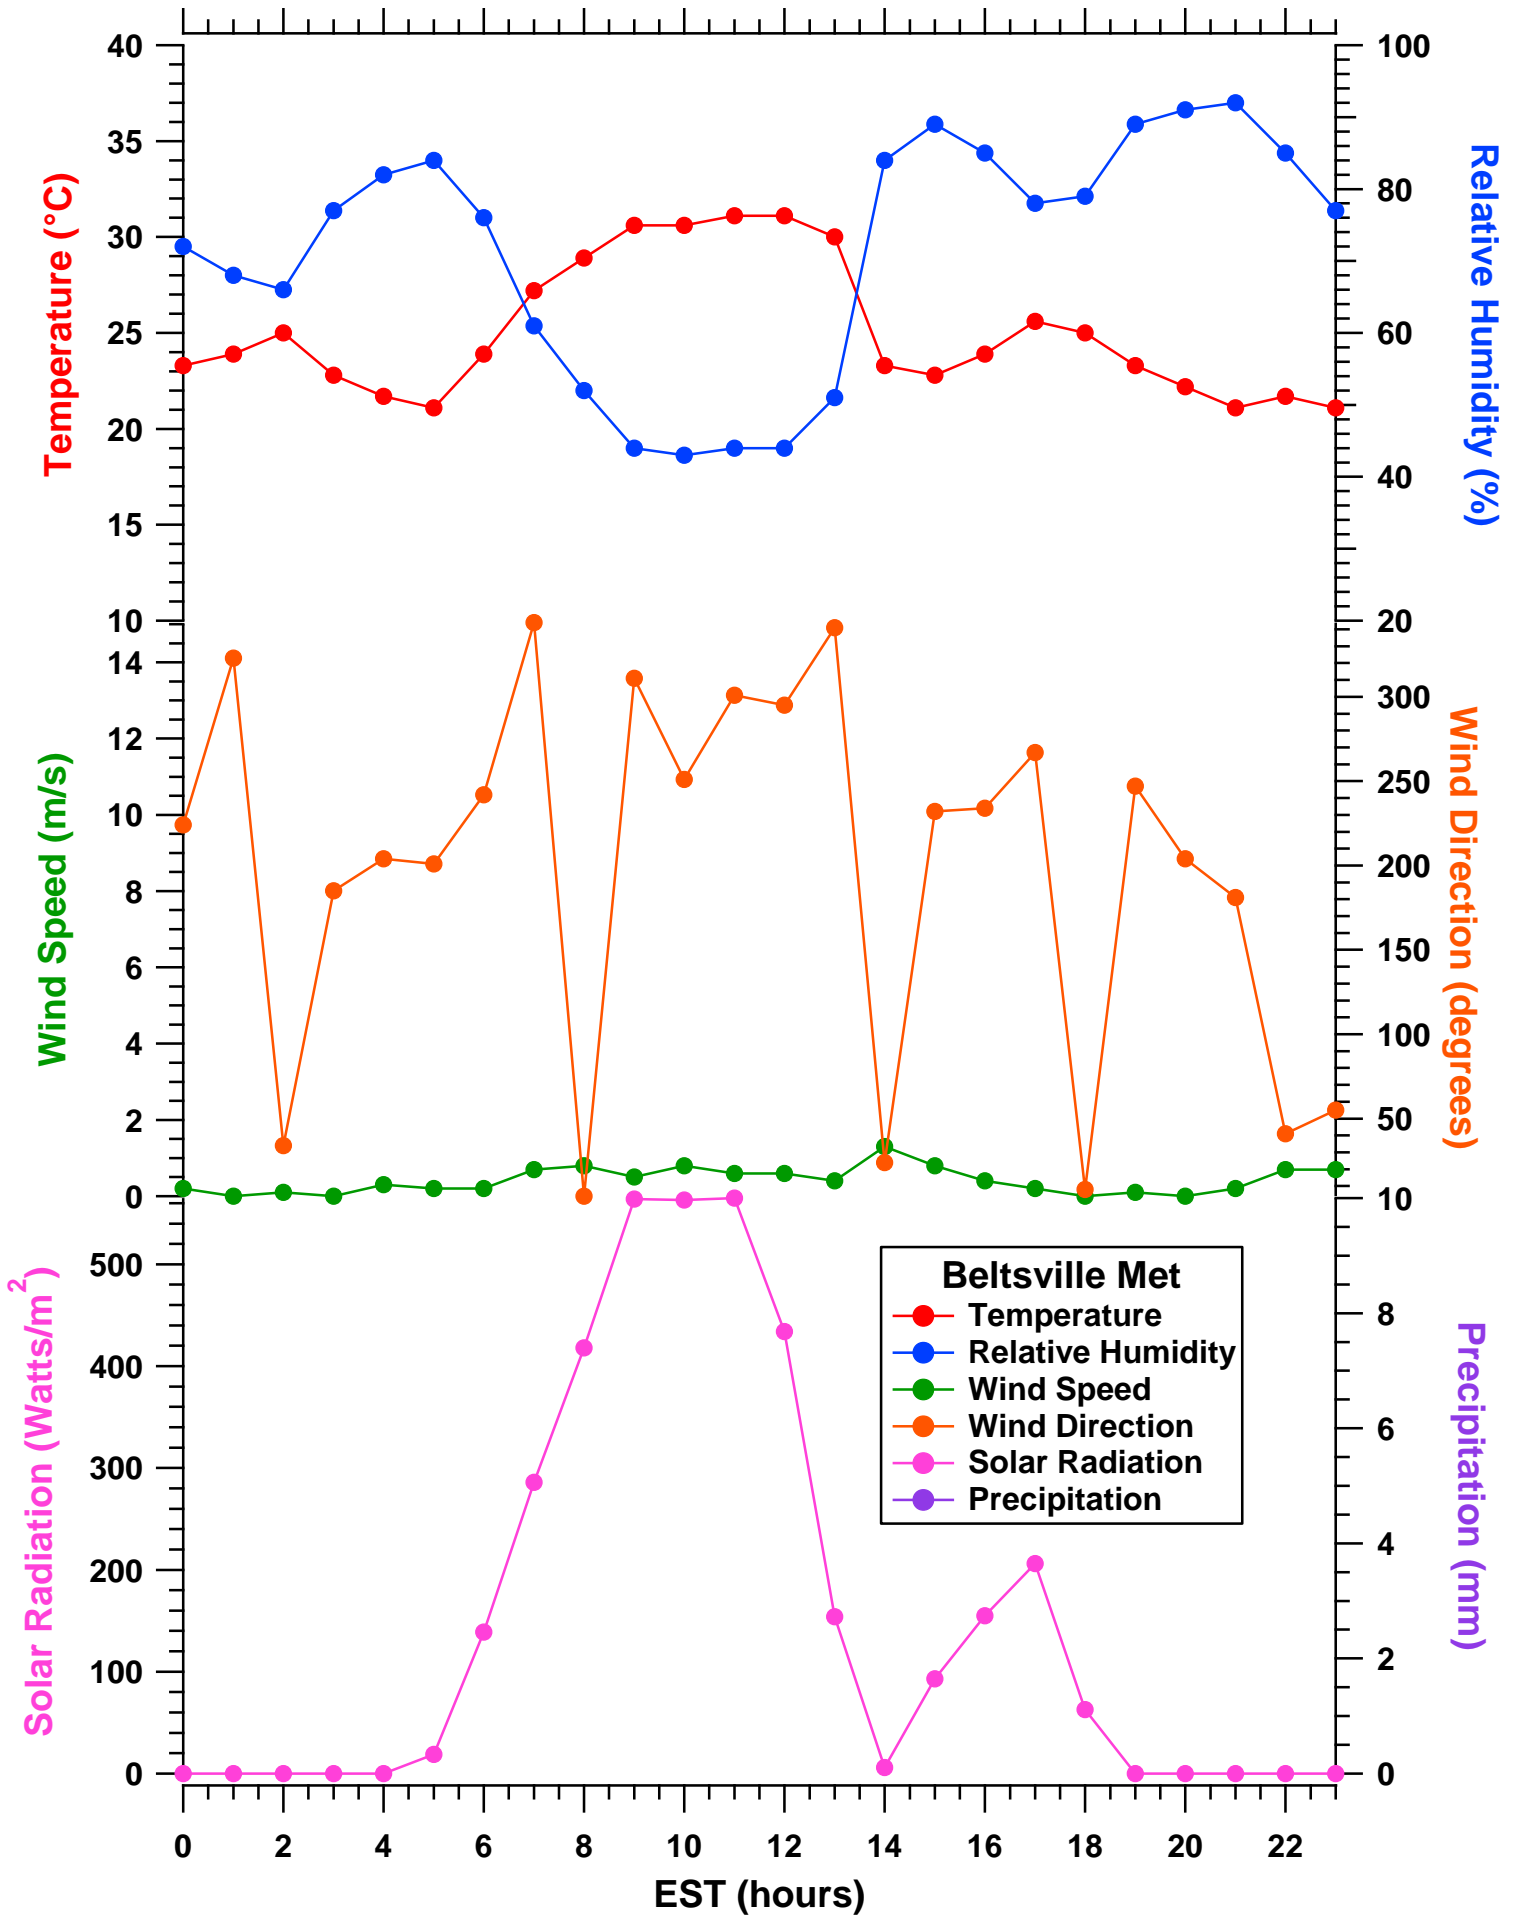

2011-07-13 MDE Ground Site Data Quick Look

All data are preliminary and subject to change