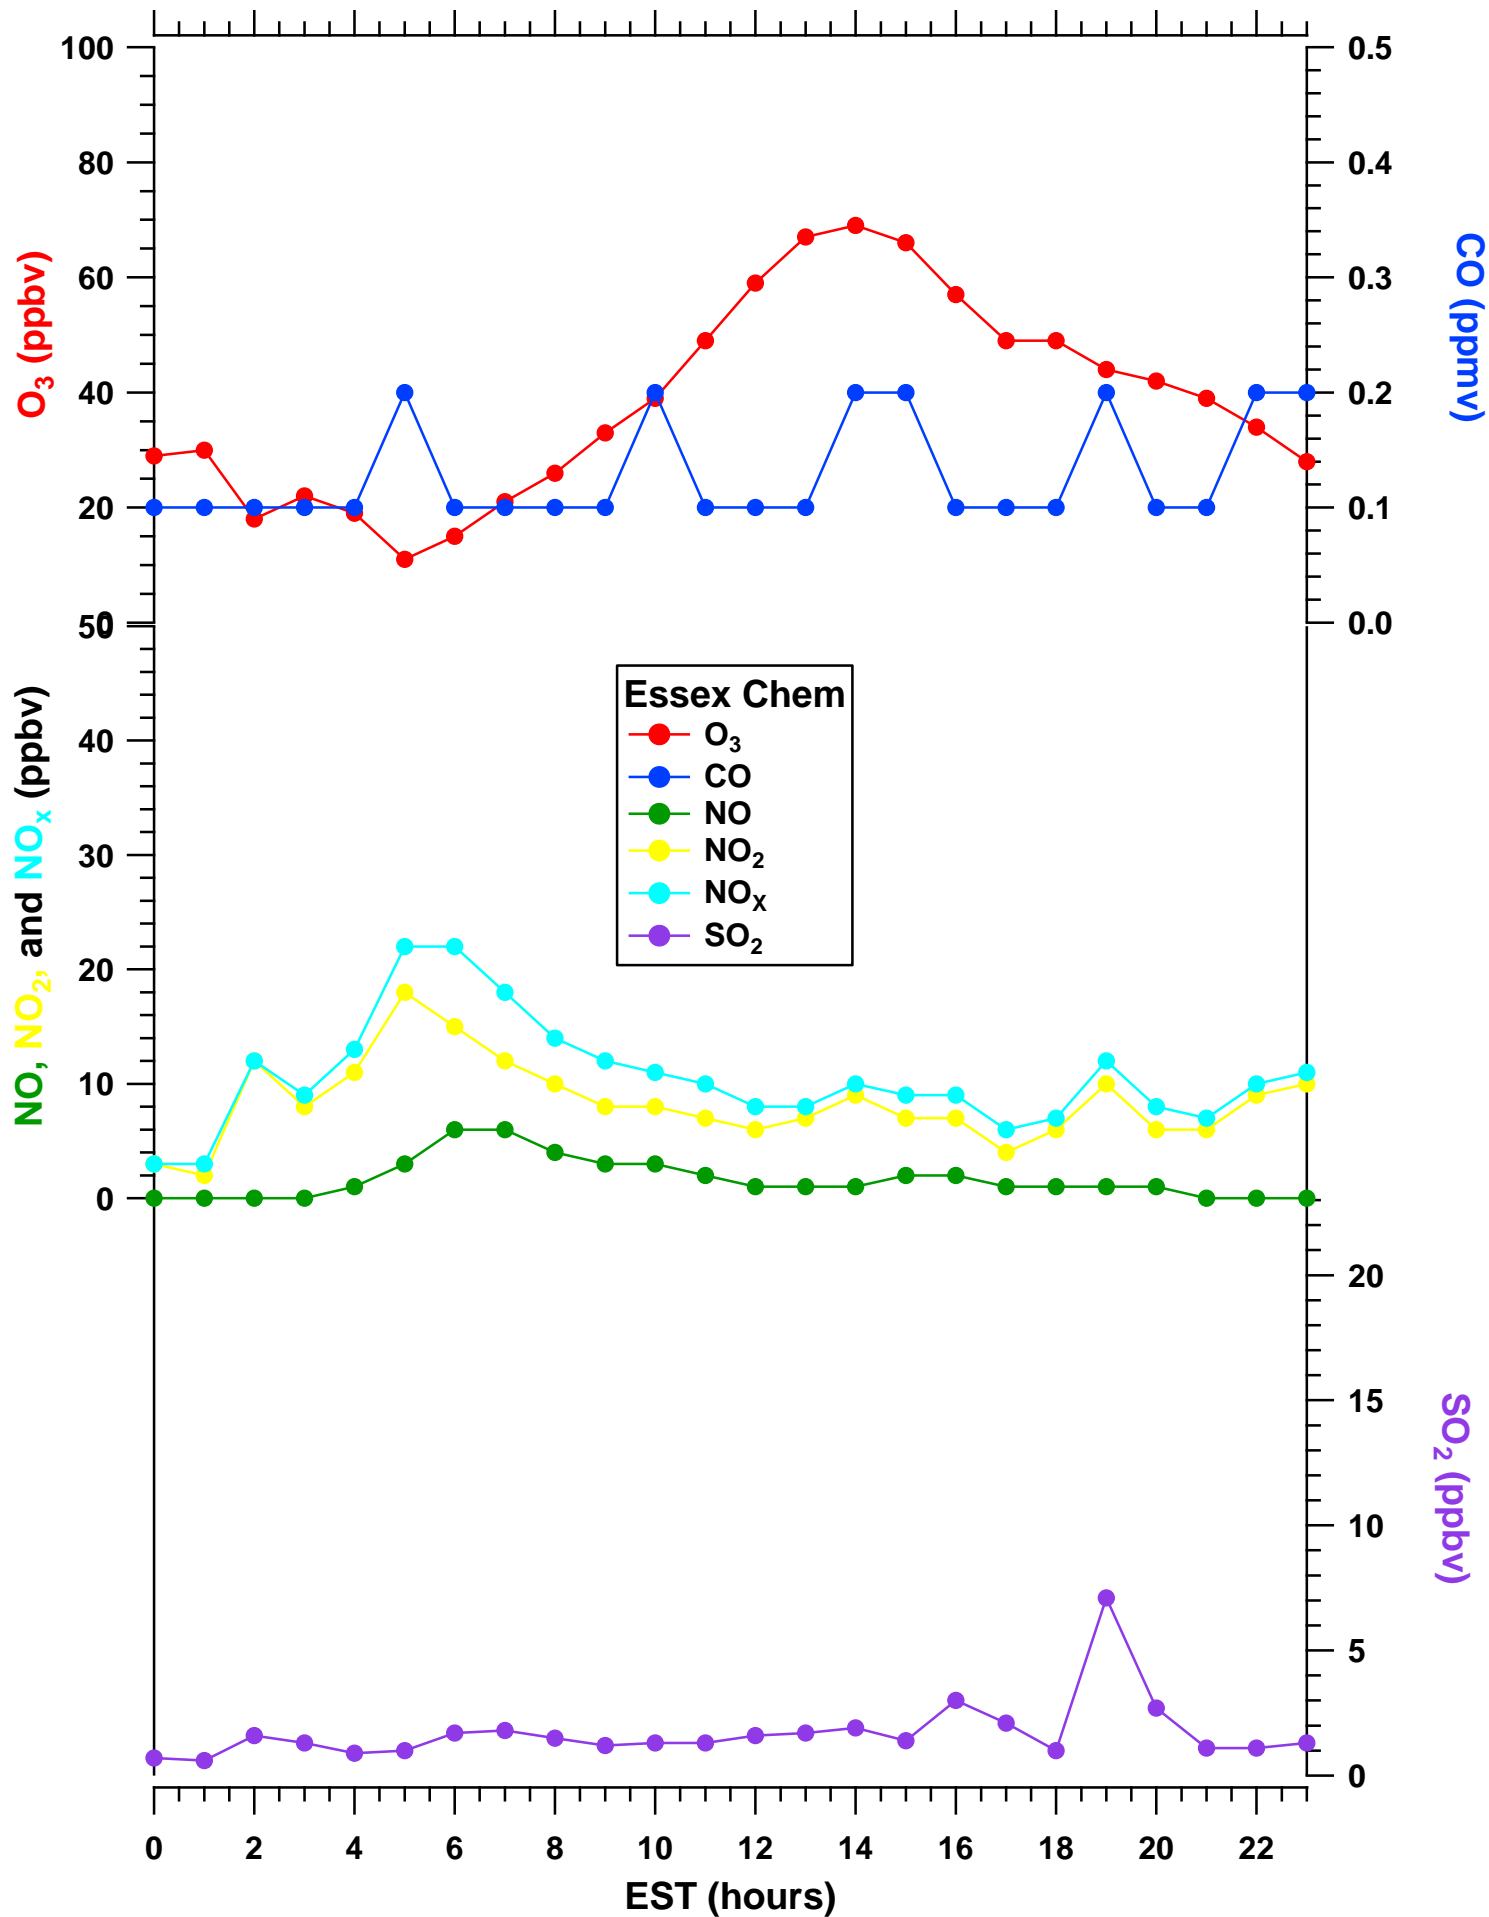

2011-07-15 MDE Ground Site Data Quick Look

All data are preliminary and subject to change