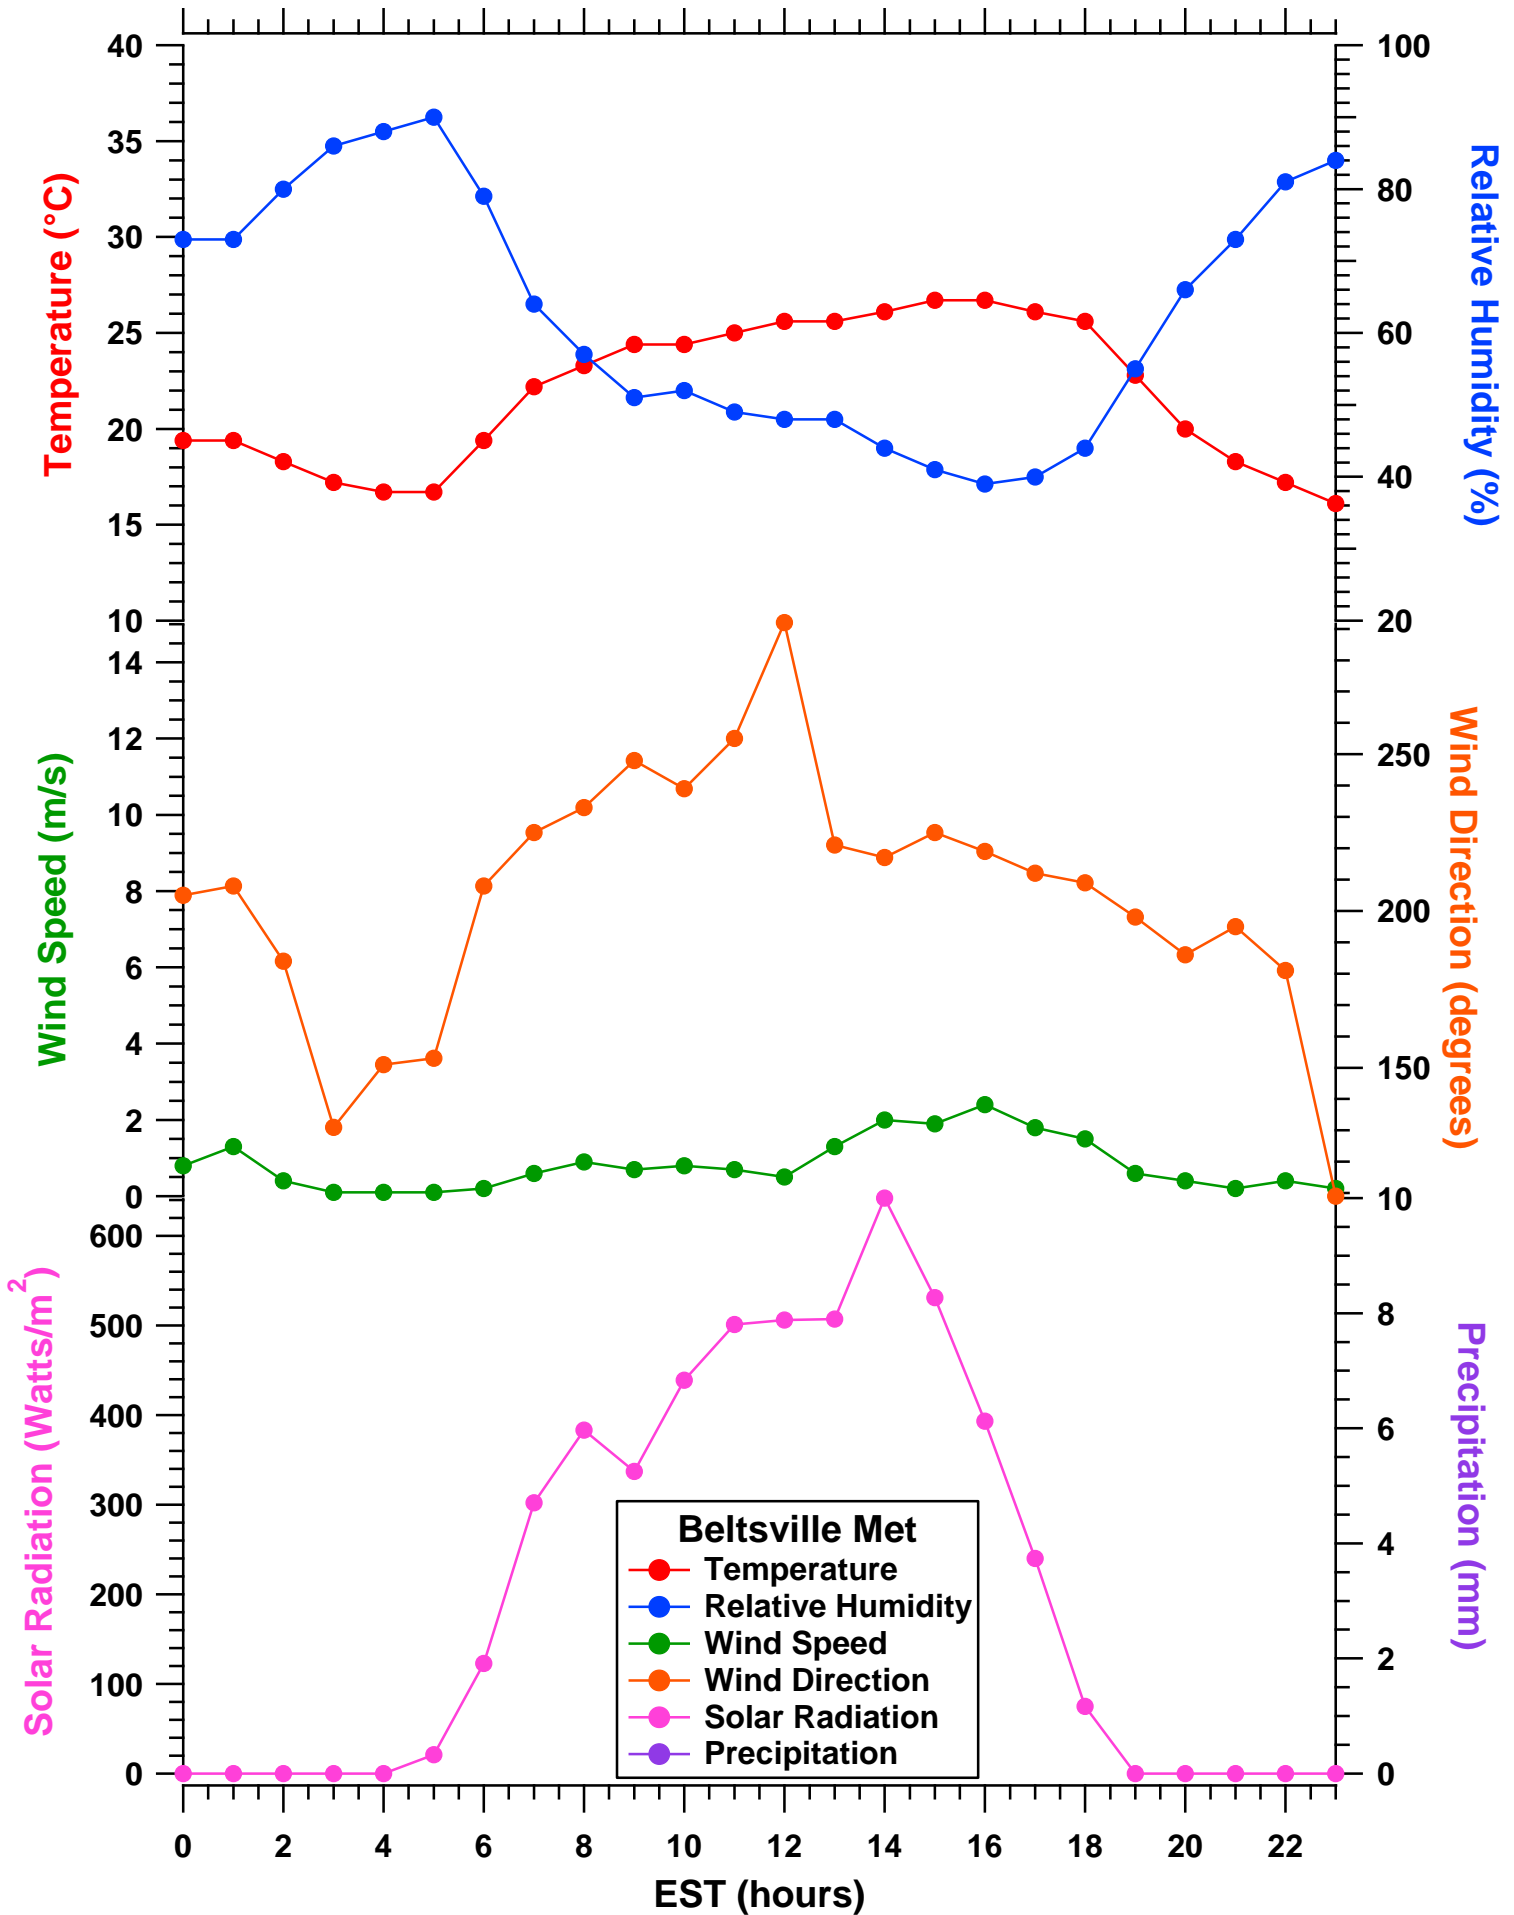

2011-07-15 MDE Ground Site Data Quick Look

All data are preliminary and subject to change