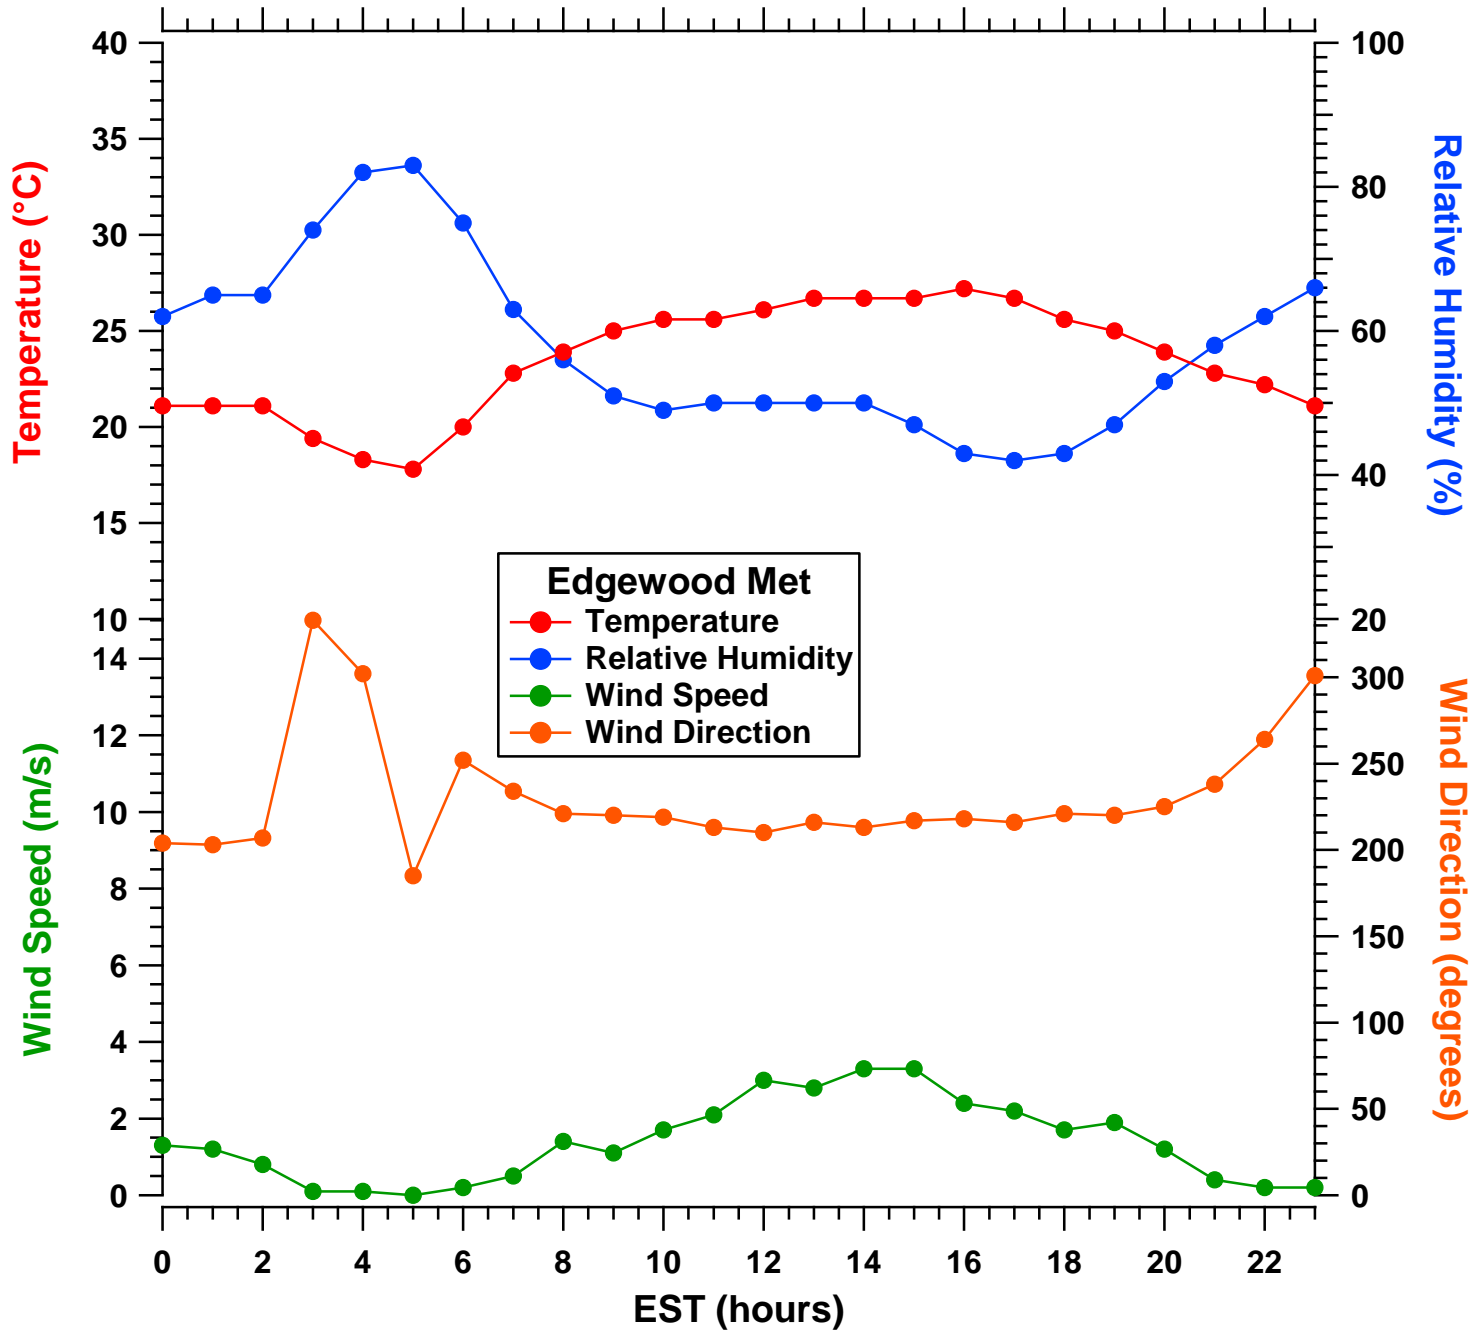

2011-07-15 MDE Ground Site Data Quick Look

All data are preliminary and subject to change