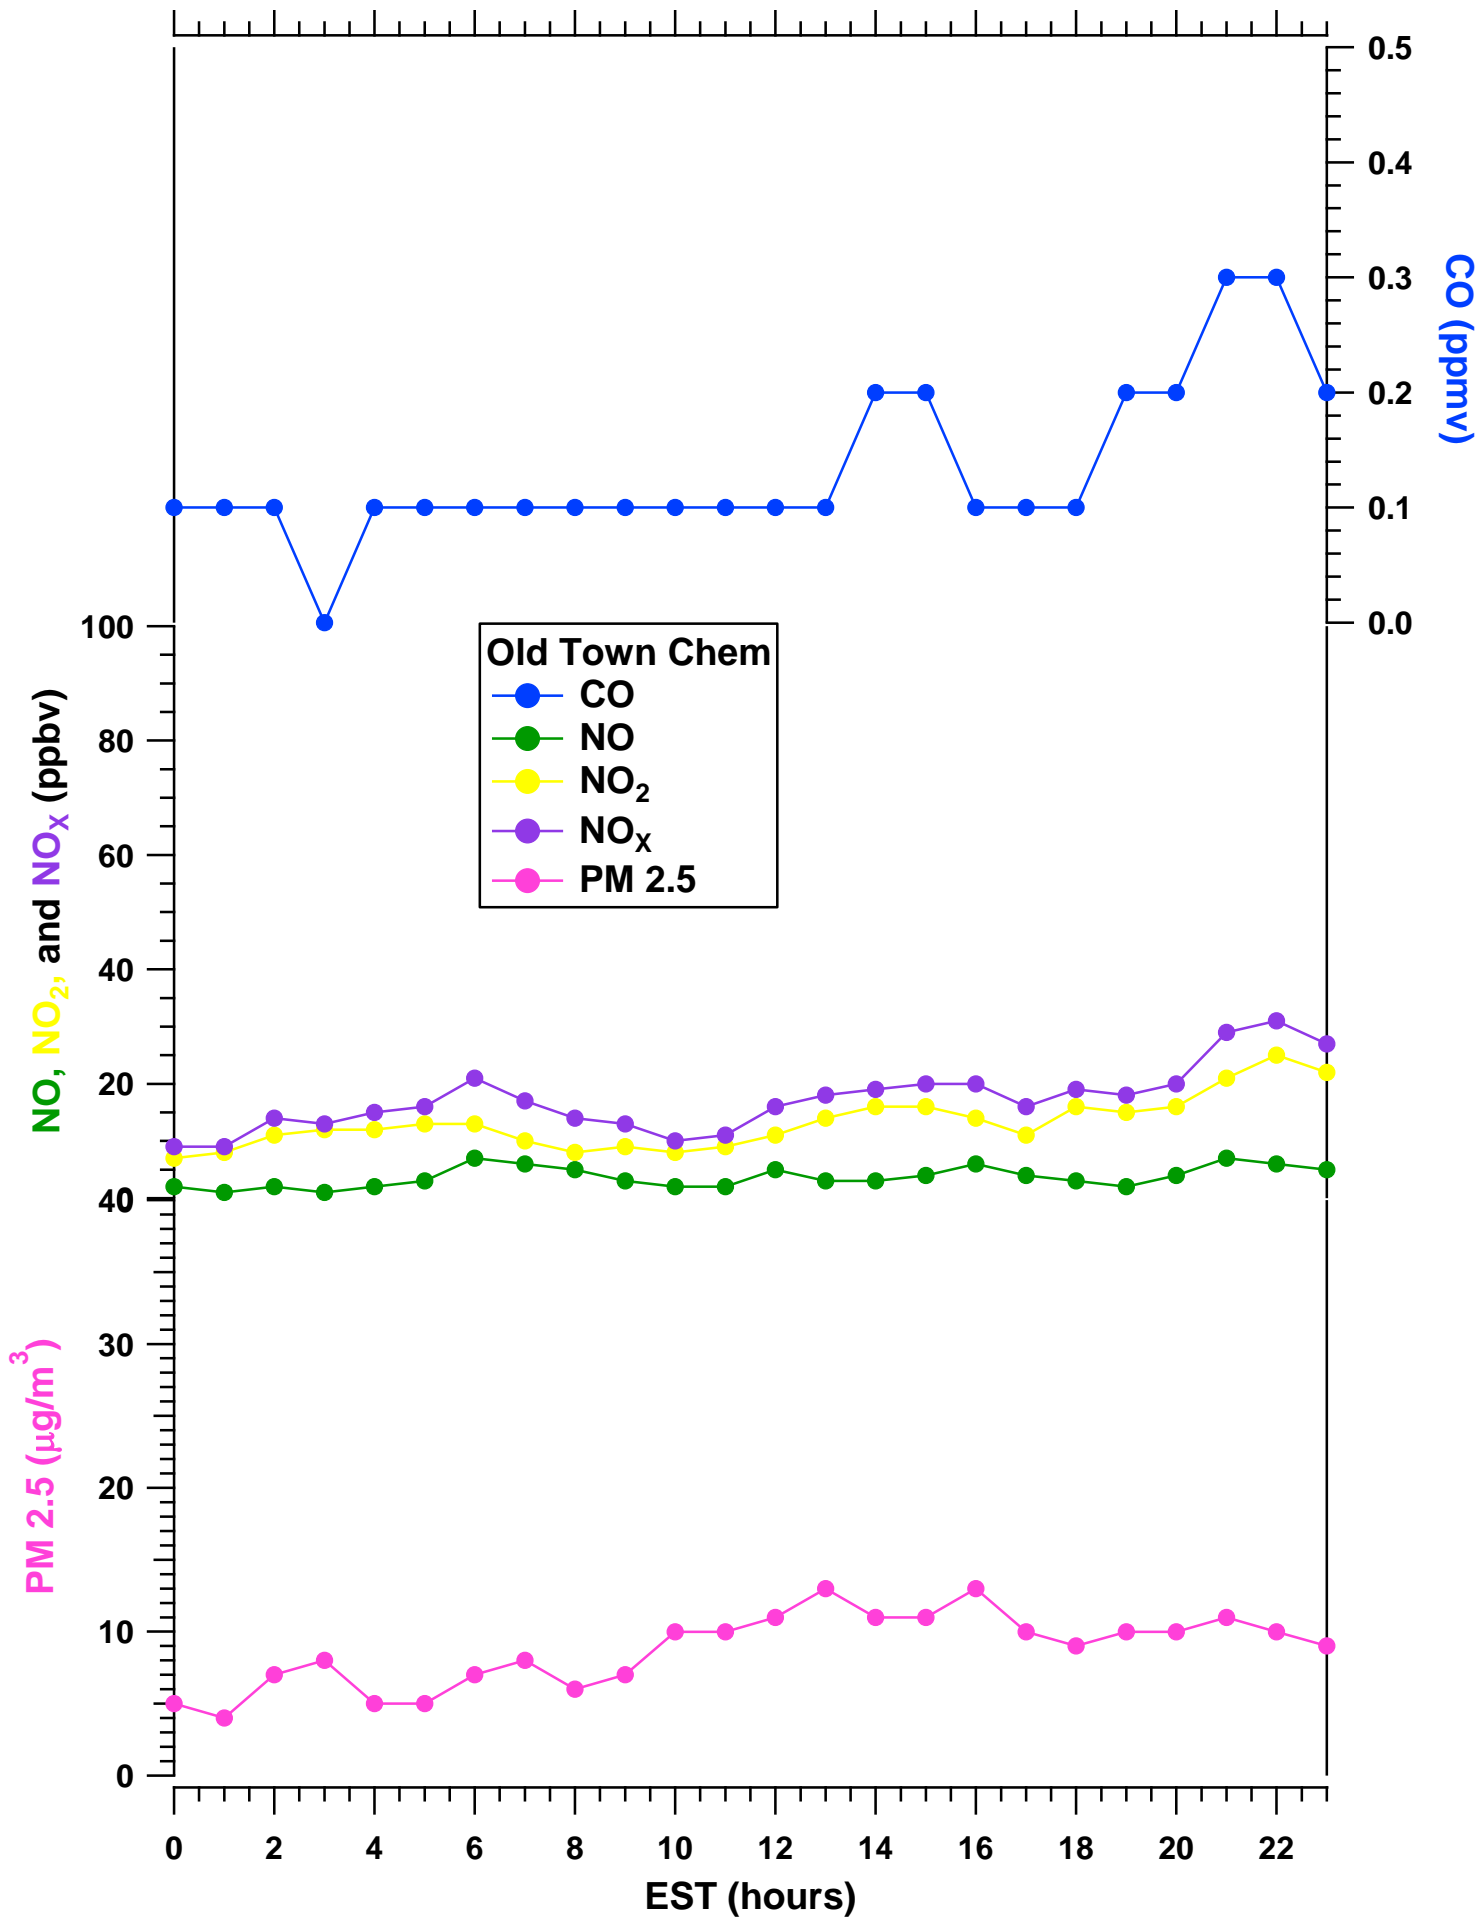

2011-07-15 MDE Ground Site Data Quick Look

All data are preliminary and subject to change