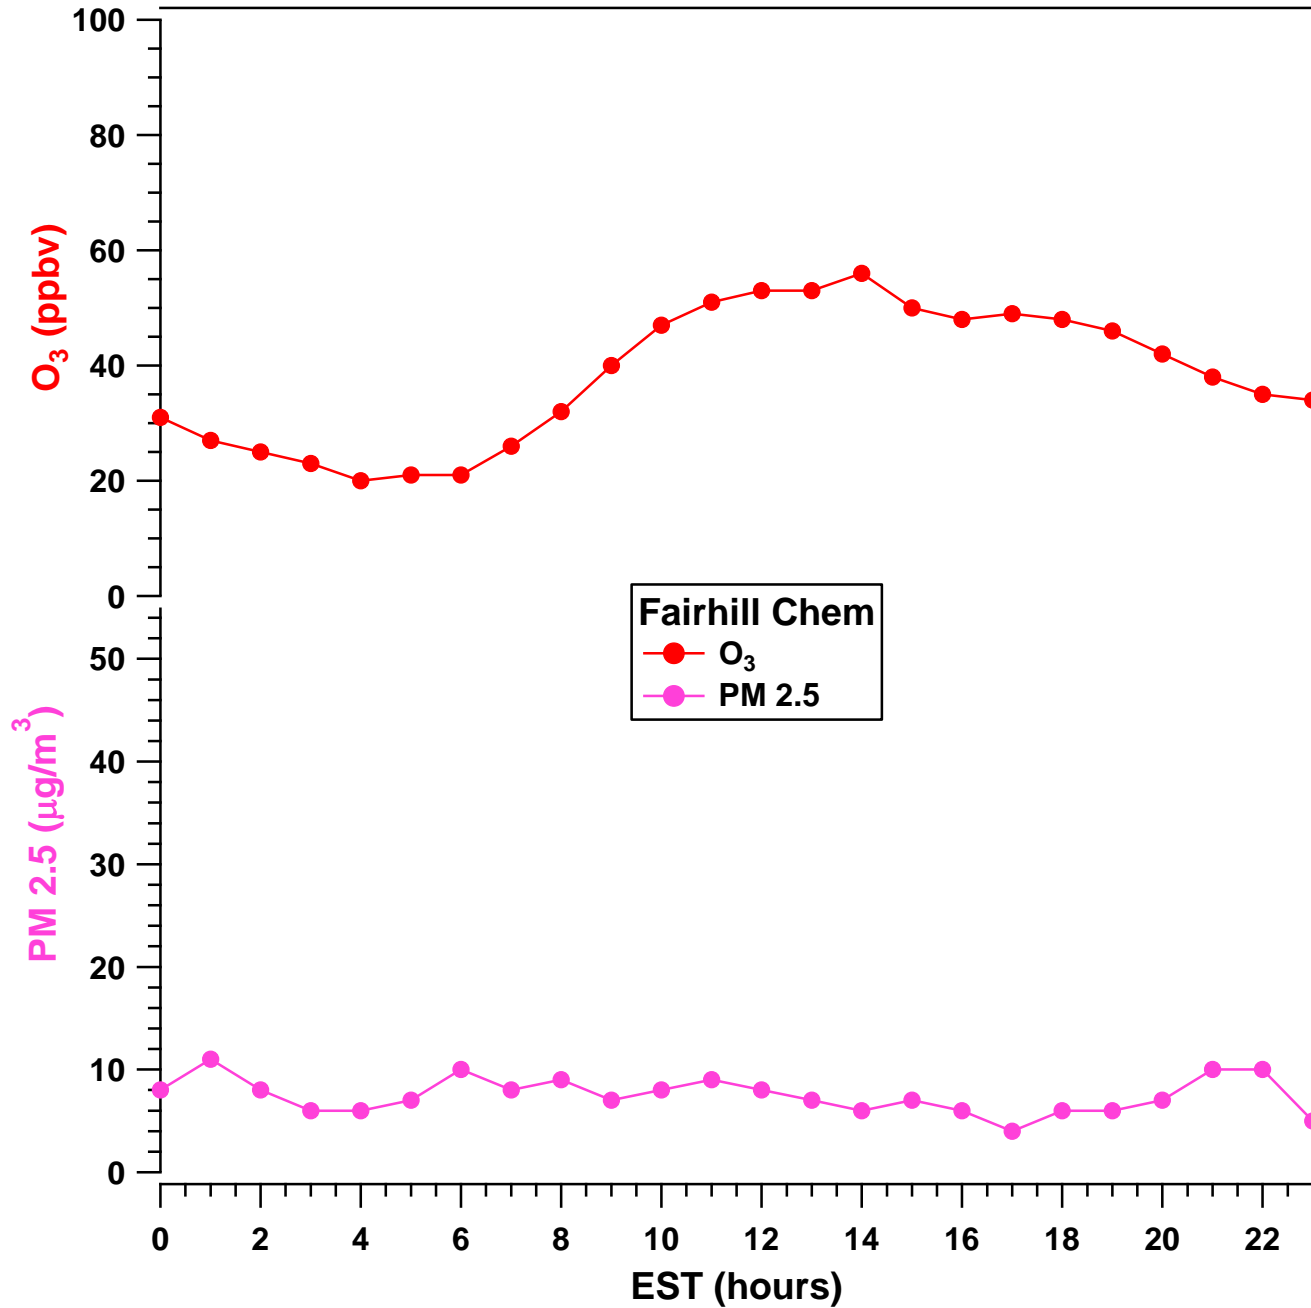

2011-07-16 MDE Ground Site Data Quick Look

All data are preliminary and subject to change

2011-07-16 MDE Ground Site Data Quick Look

All data are preliminary and subject to change

2011-07-16 MDE Ground Site Data Quick Look