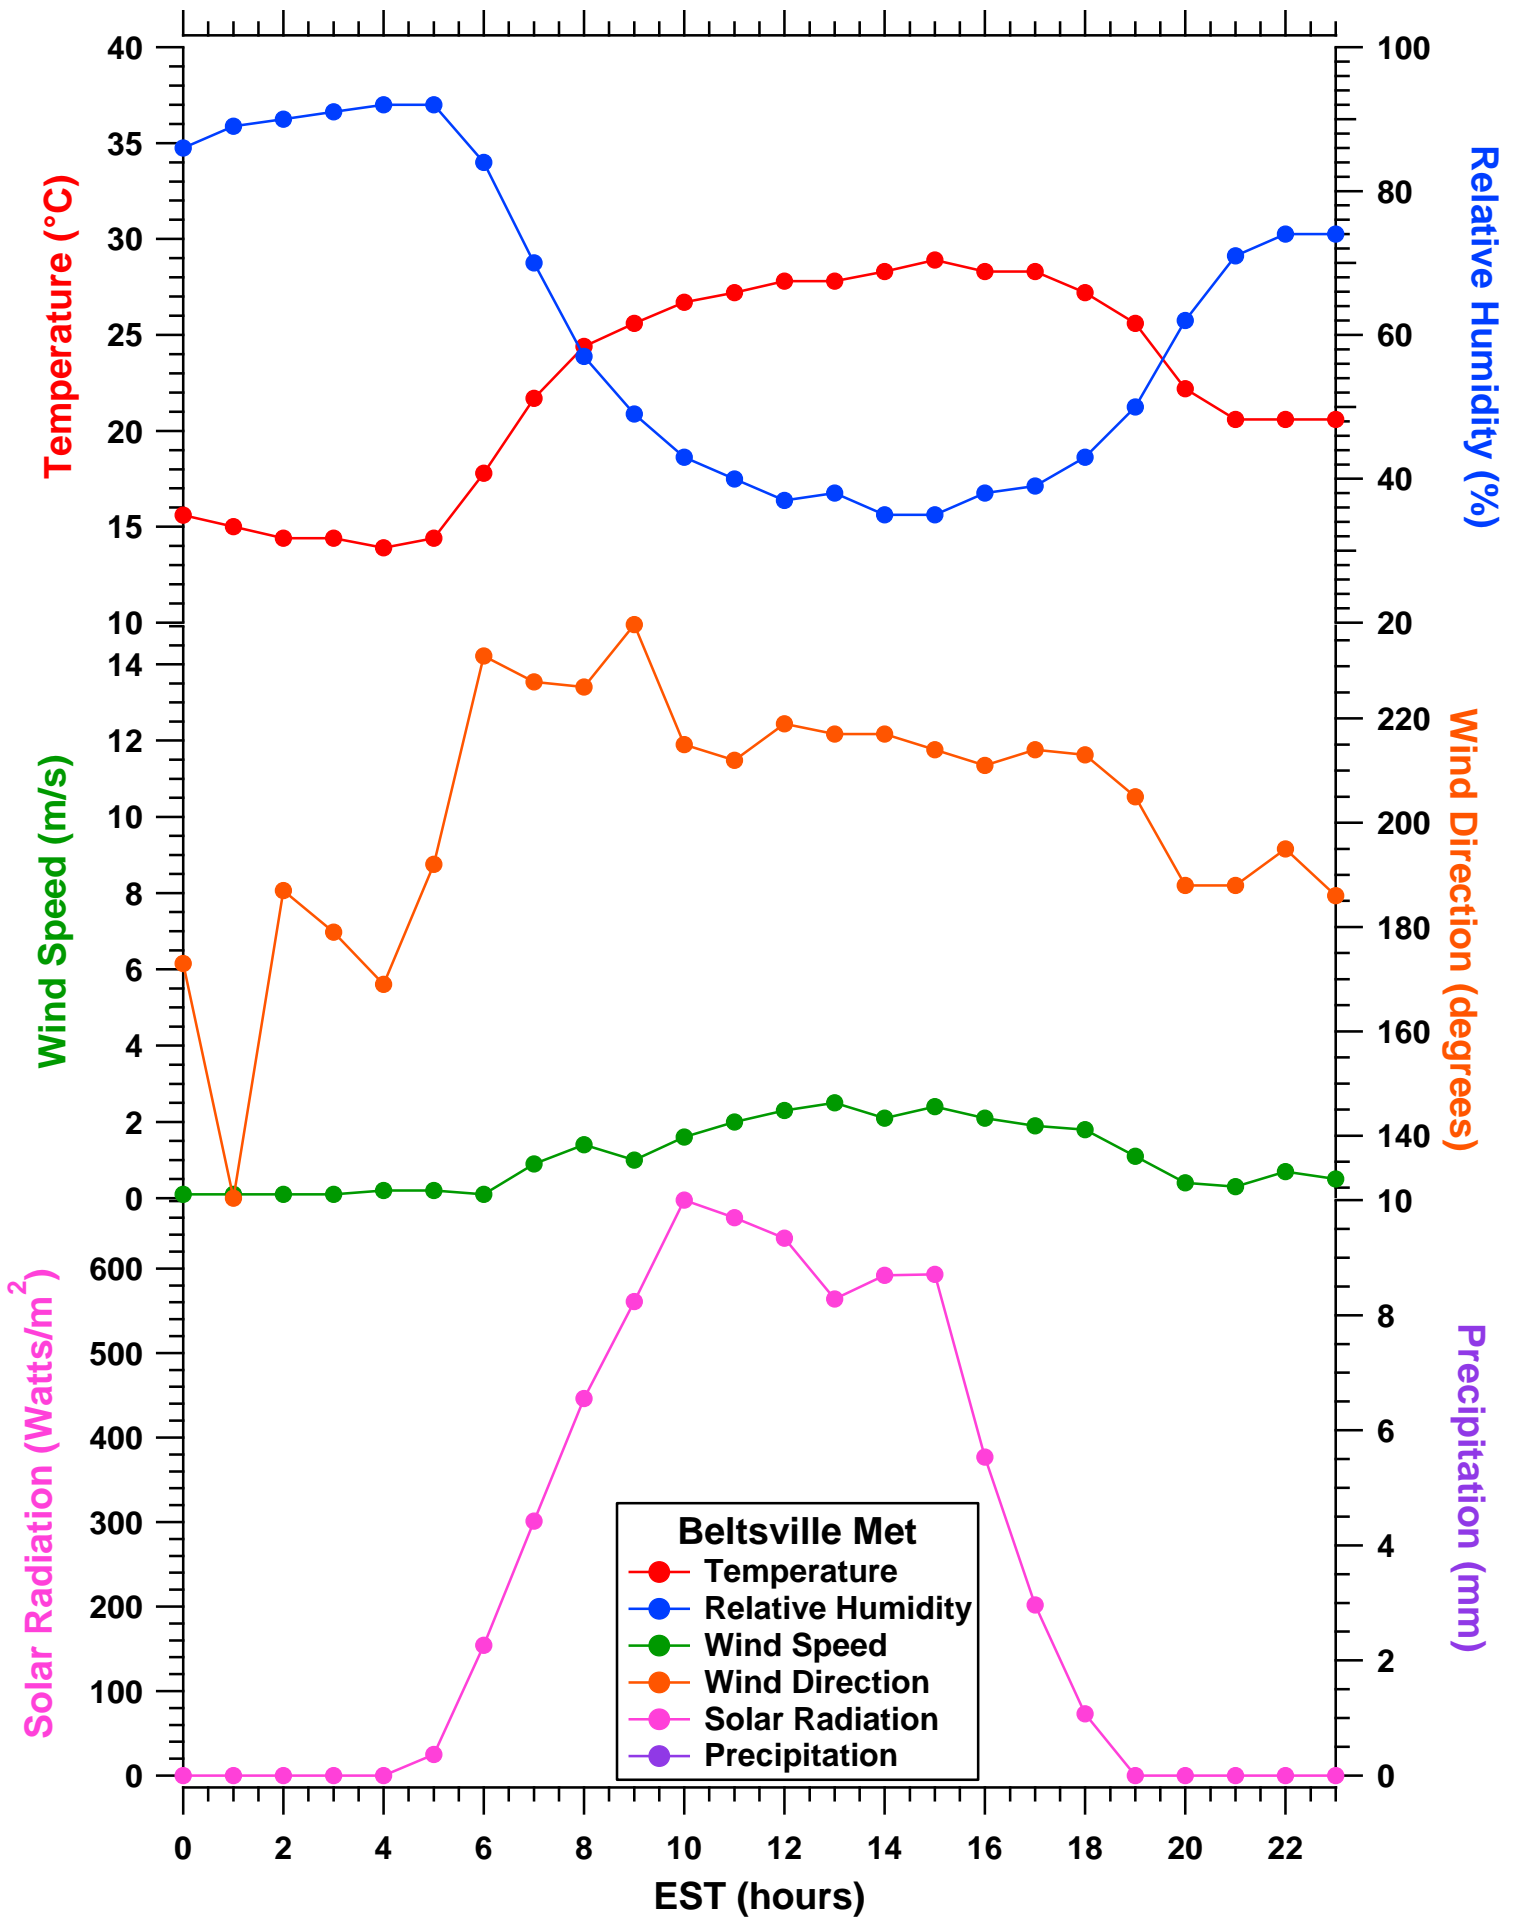

2011-07-16 MDE Ground Site Data Quick Look

All data are preliminary and subject to change

2011-07-16 MDE Ground Site Data Quick Look

All data are preliminary and subject to change

2011-07-16 MDE Ground Site Data Quick Look

All data are preliminary and subject to change

2011-07-16 MDE Ground Site Data Quick Look

All data are preliminary and subject to change

2011-07-16 MDE Ground Site Data Quick Look

All data are preliminary and subject to change