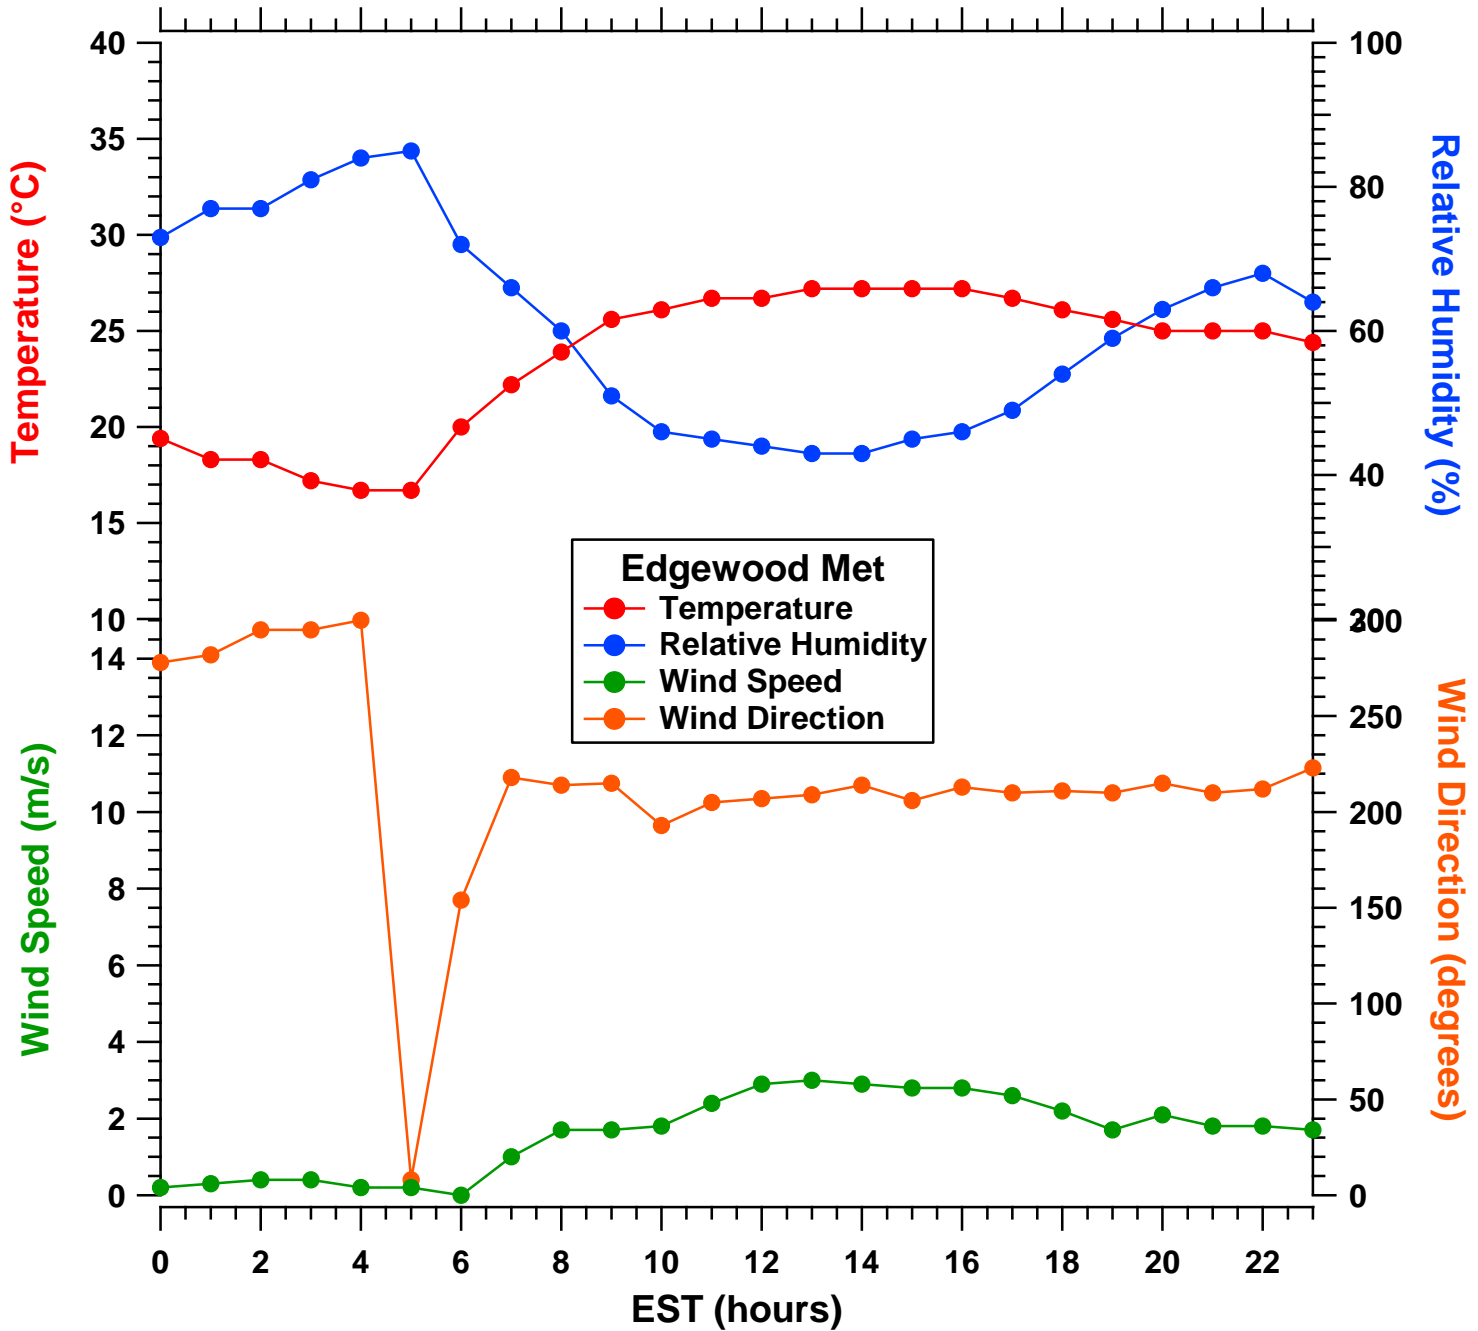

2011-07-16 MDE Ground Site Data Quick Look

All data are preliminary and subject to change

2011-07-16 MDE Ground Site Data Quick Look

All data are preliminary and subject to change

2011-07-16 MDE Ground Site Data Quick Look