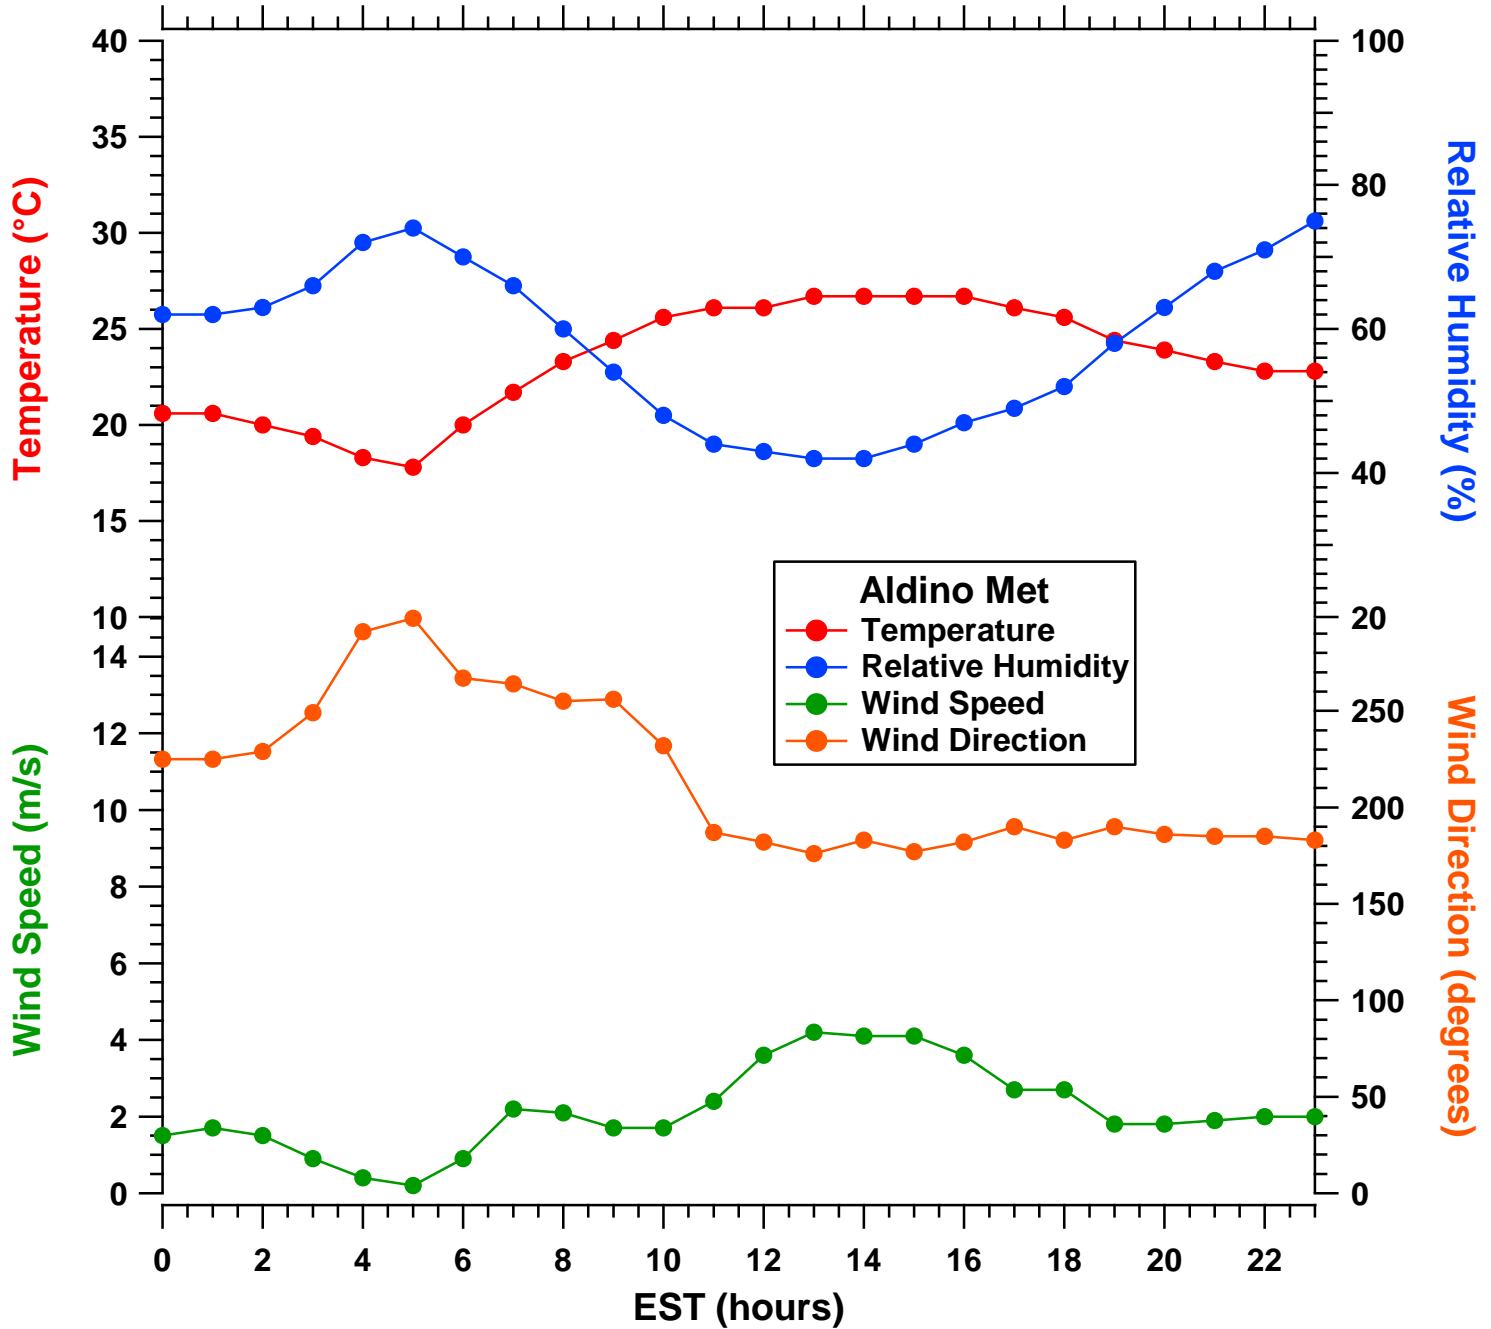

2011-07-16 MDE Ground Site Data Quick Look

All data are preliminary and subject to change

2011-07-16 MDE Ground Site Data Quick Look

All data are preliminary and subject to change

2011-07-16 MDE Ground Site Data Quick Look