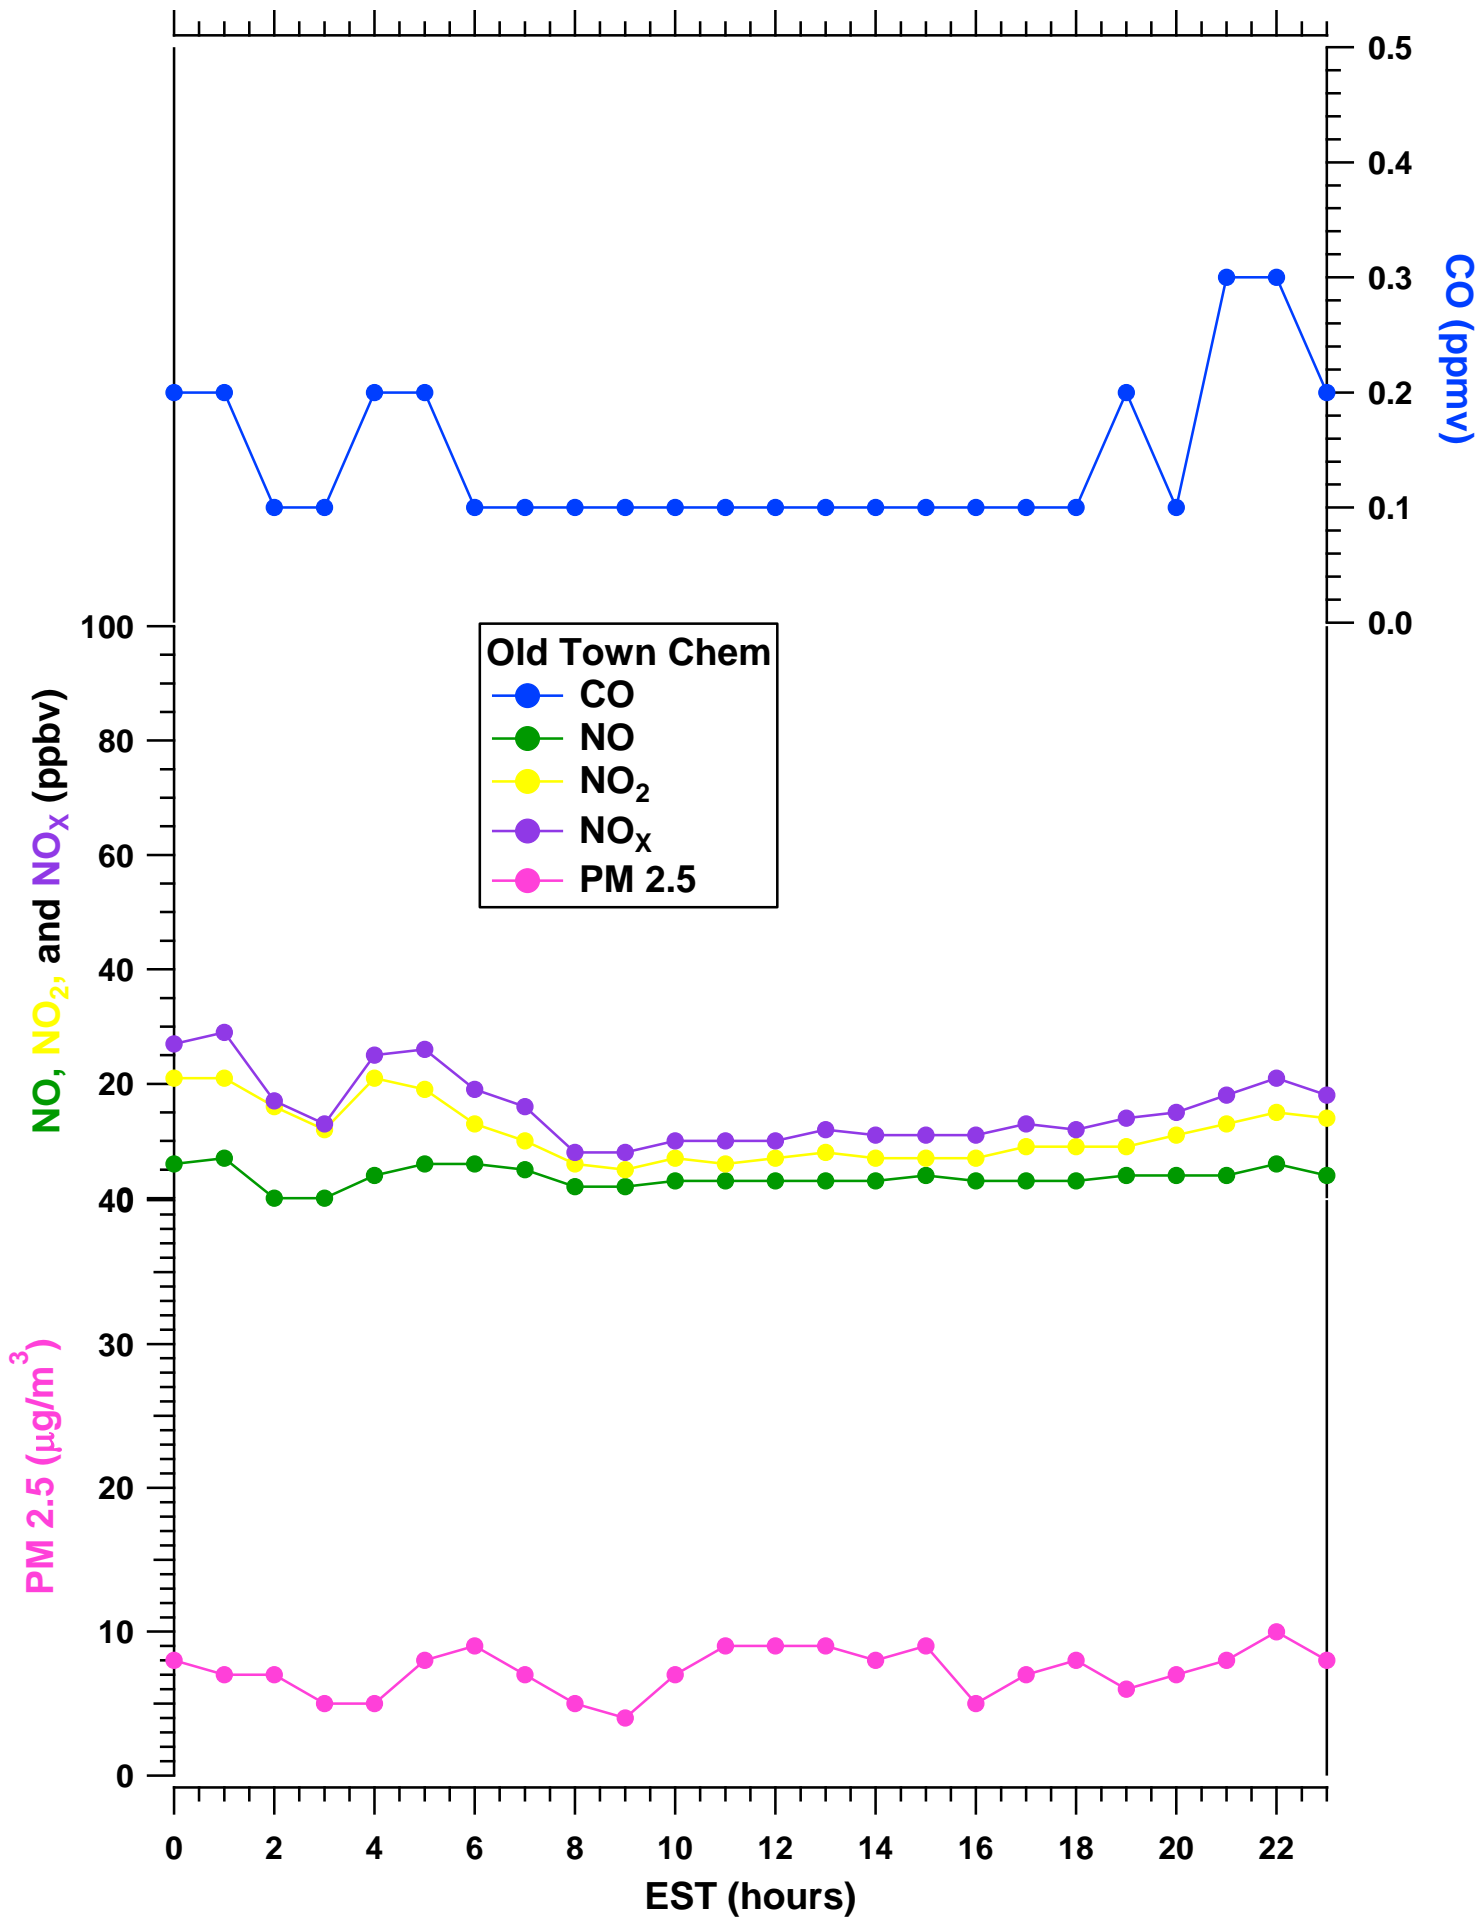

2011-07-16 MDE Ground Site Data Quick Look

All data are preliminary and subject to change

2011-07-16 MDE Ground Site Data Quick Look

All data are preliminary and subject to change

2011-07-16 MDE Ground Site Data Quick Look

All data are preliminary and subject to change

2011-07-16 MDE Ground Site Data Quick Look

All data are preliminary and subject to change

2011-07-16 MDE Ground Site Data Quick Look

All data are preliminary and subject to change