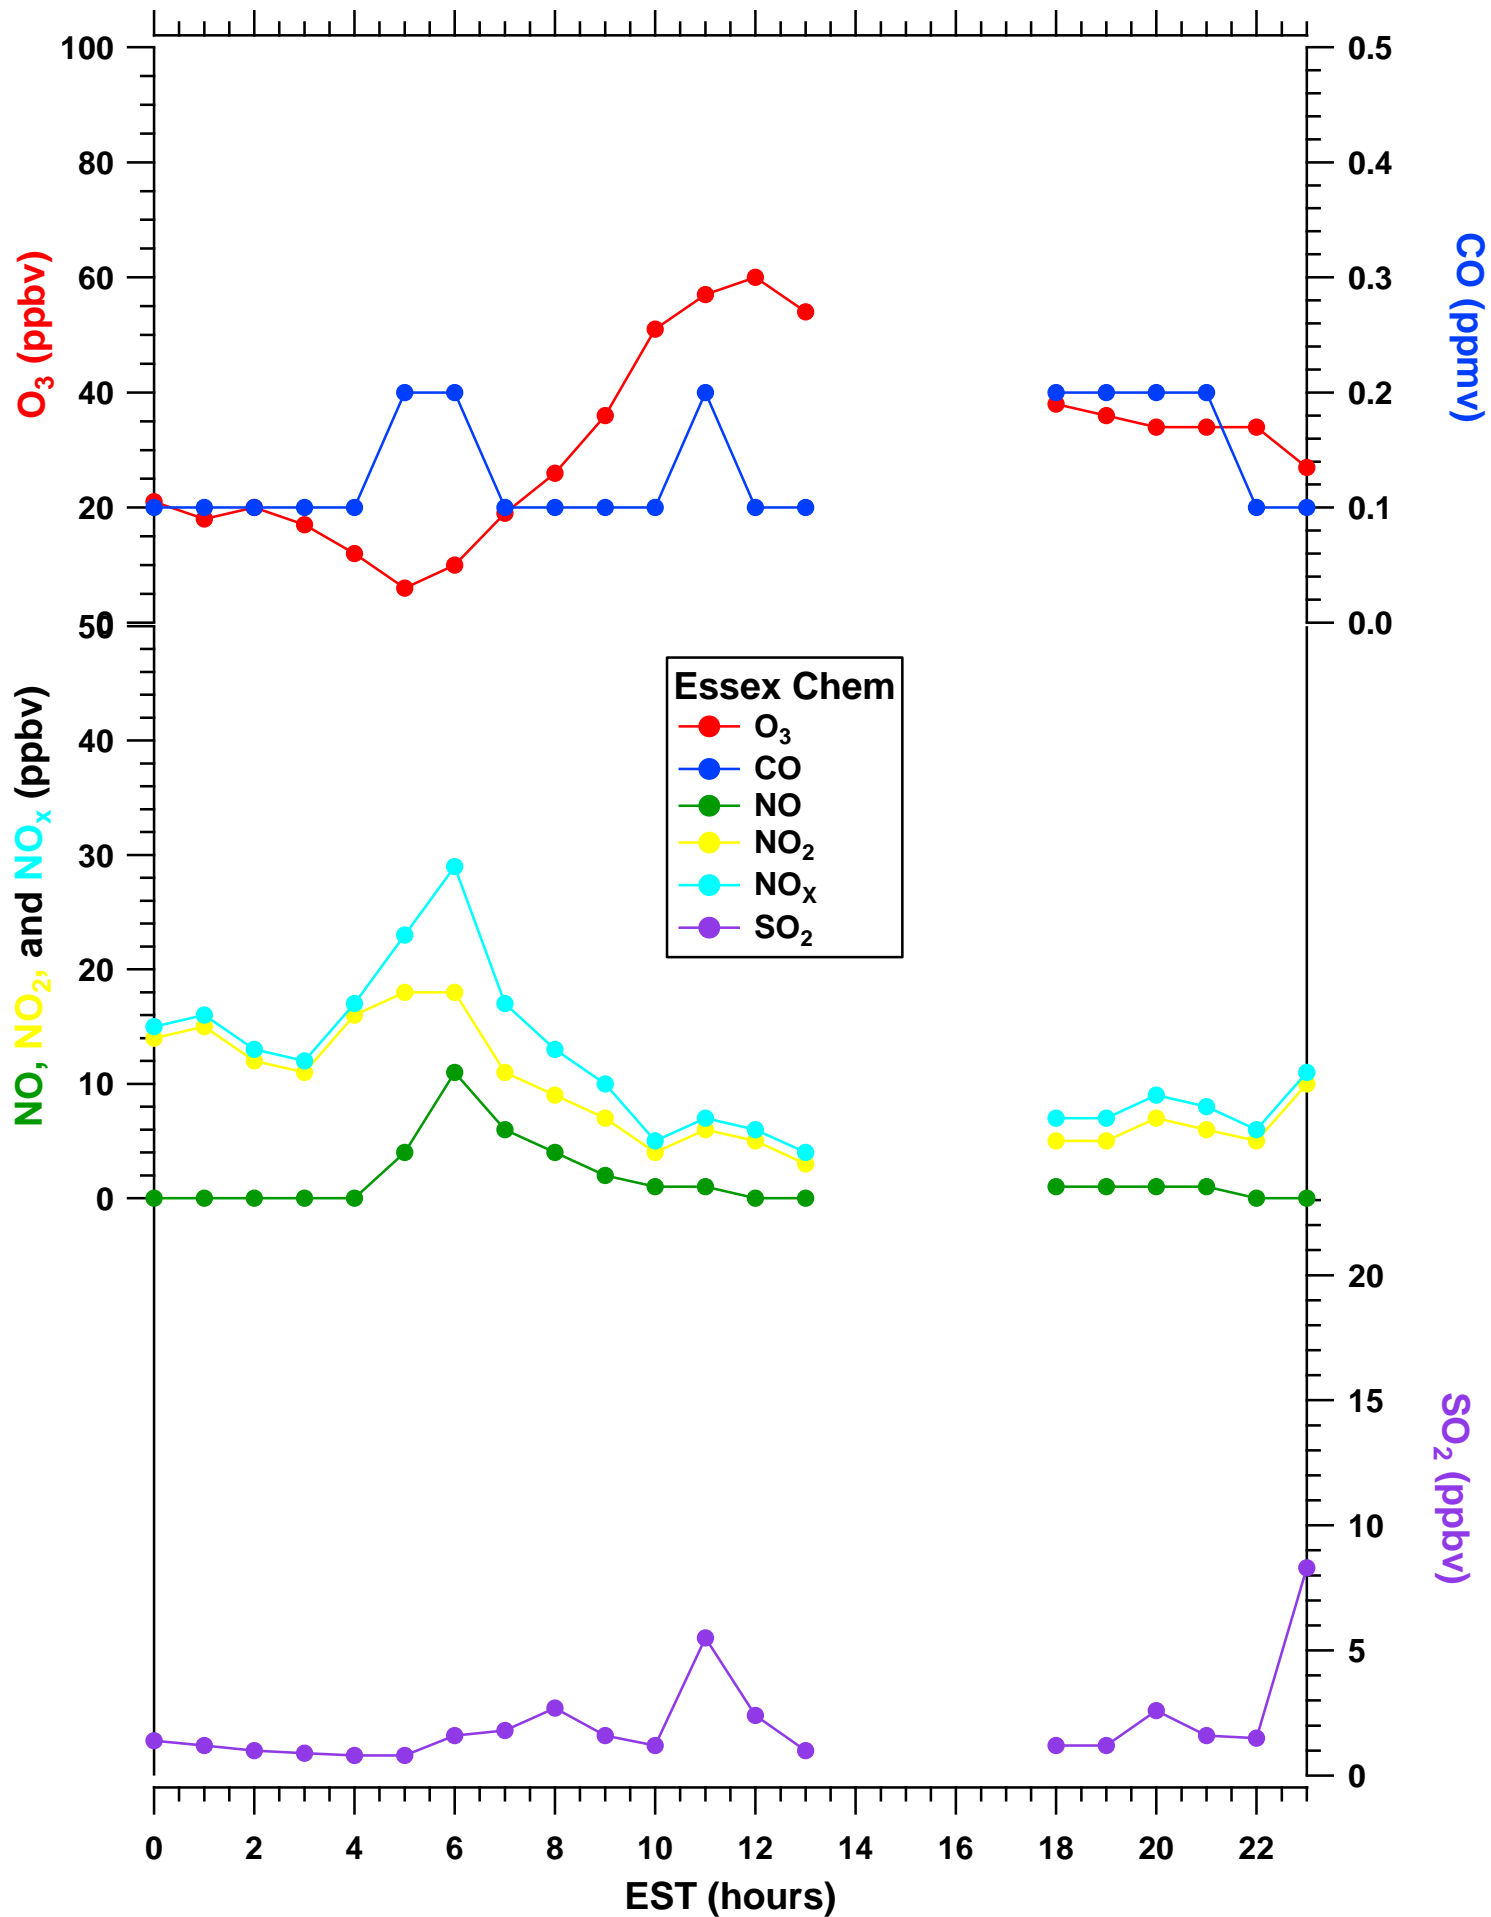

2011-07-16 MDE Ground Site Data Quick Look

All data are preliminary and subject to change

2011-07-16 MDE Ground Site Data Quick Look

All data are preliminary and subject to change

2011-07-16 MDE Ground Site Data Quick Look

All data are preliminary and subject to change

2011-07-16 MDE Ground Site Data Quick Look

All data are preliminary and subject to change

2011-07-16 MDE Ground Site Data Quick Look

All data are preliminary and subject to change