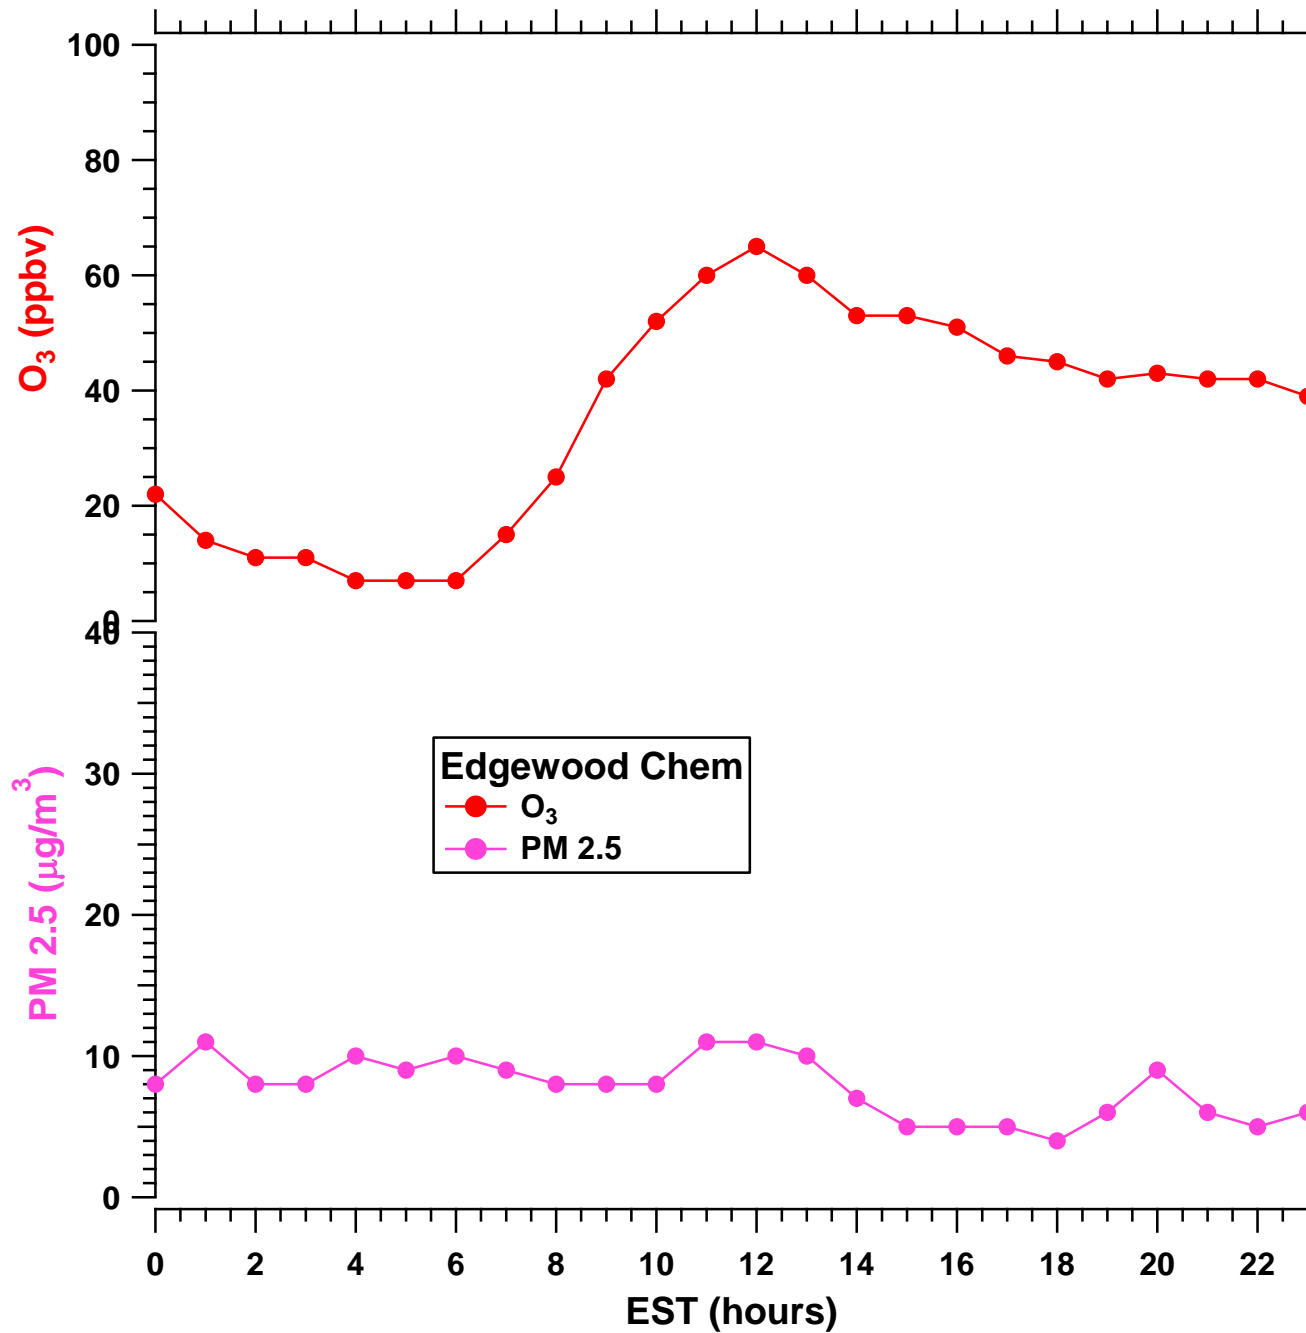

2011-07-16 MDE Ground Site Data Quick Look

All data are preliminary and subject to change