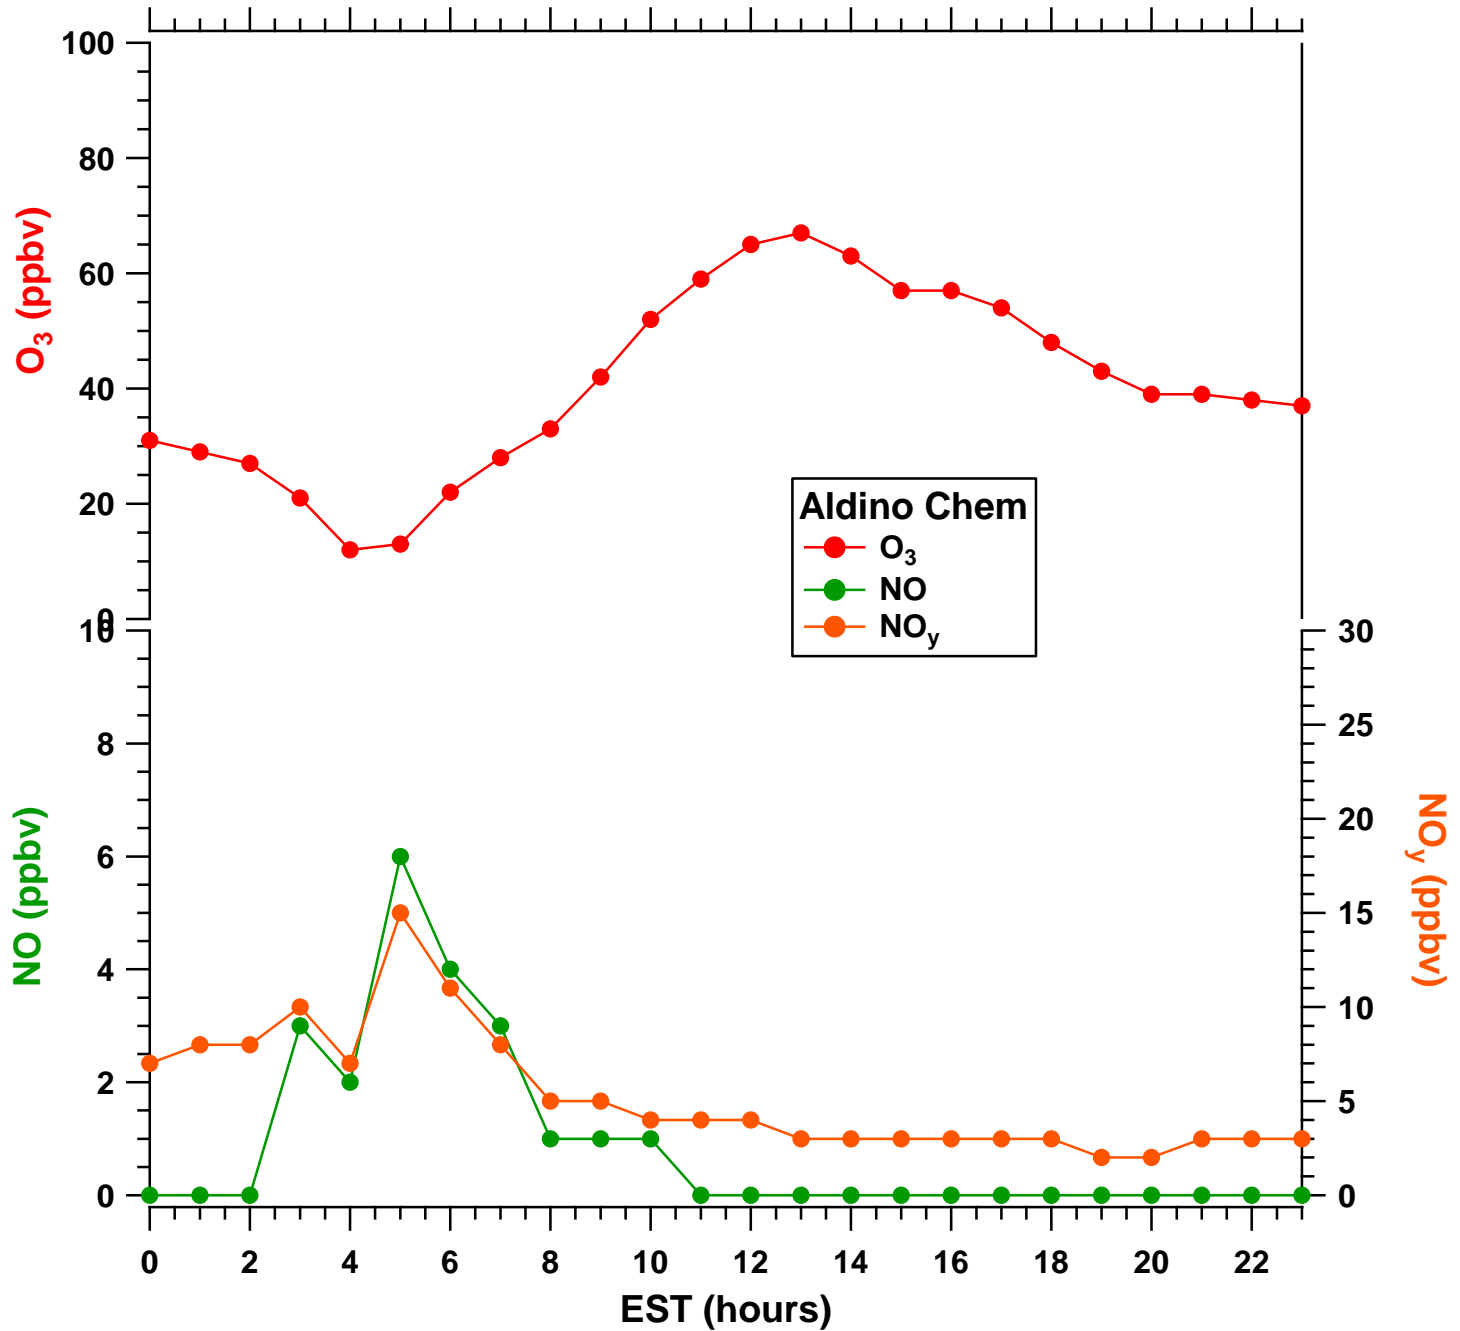

2011-07-16 MDE Ground Site Data Quick Look

All data are preliminary and subject to change

2011-07-16 MDE Ground Site Data Quick Look

All data are preliminary and subject to change

2011-07-16 MDE Ground Site Data Quick Look

All data are preliminary and subject to change

2011-07-16 MDE Ground Site Data Quick Look

All data are preliminary and subject to change

2011-07-16 MDE Ground Site Data Quick Look

All data are preliminary and subject to change