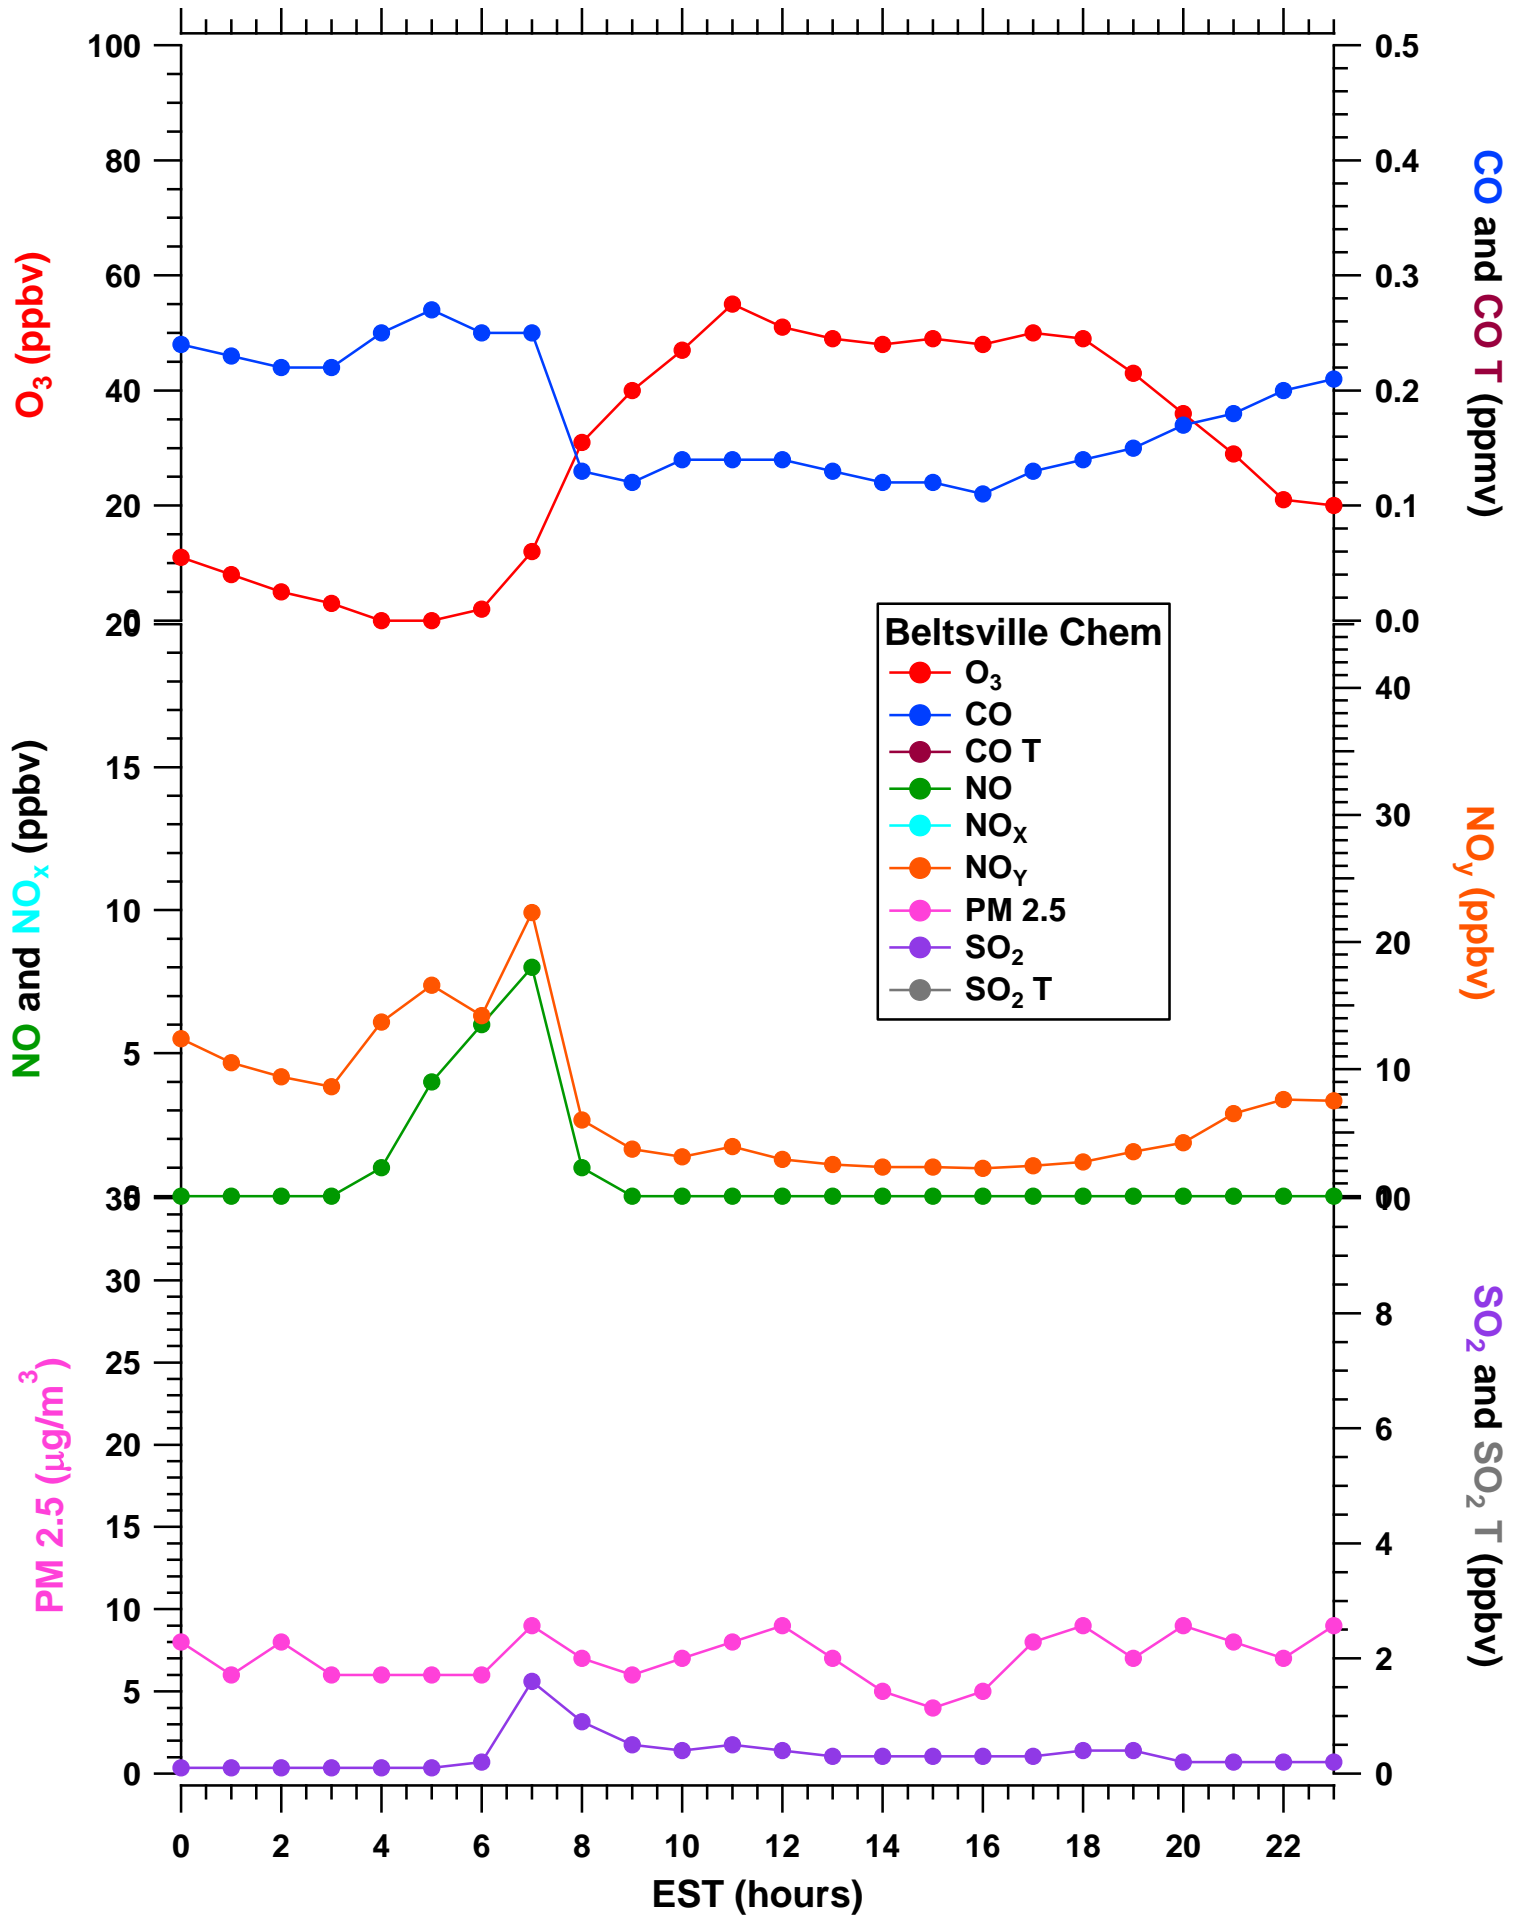

2011-07-16 MDE Ground Site Data Quick Look

All data are preliminary and subject to change

2011-07-16 MDE Ground Site Data Quick Look

All data are preliminary and subject to change

2011-07-16 MDE Ground Site Data Quick Look

All data are preliminary and subject to change

2011-07-16 MDE Ground Site Data Quick Look

All data are preliminary and subject to change

2011-07-16 MDE Ground Site Data Quick Look

All data are preliminary and subject to change