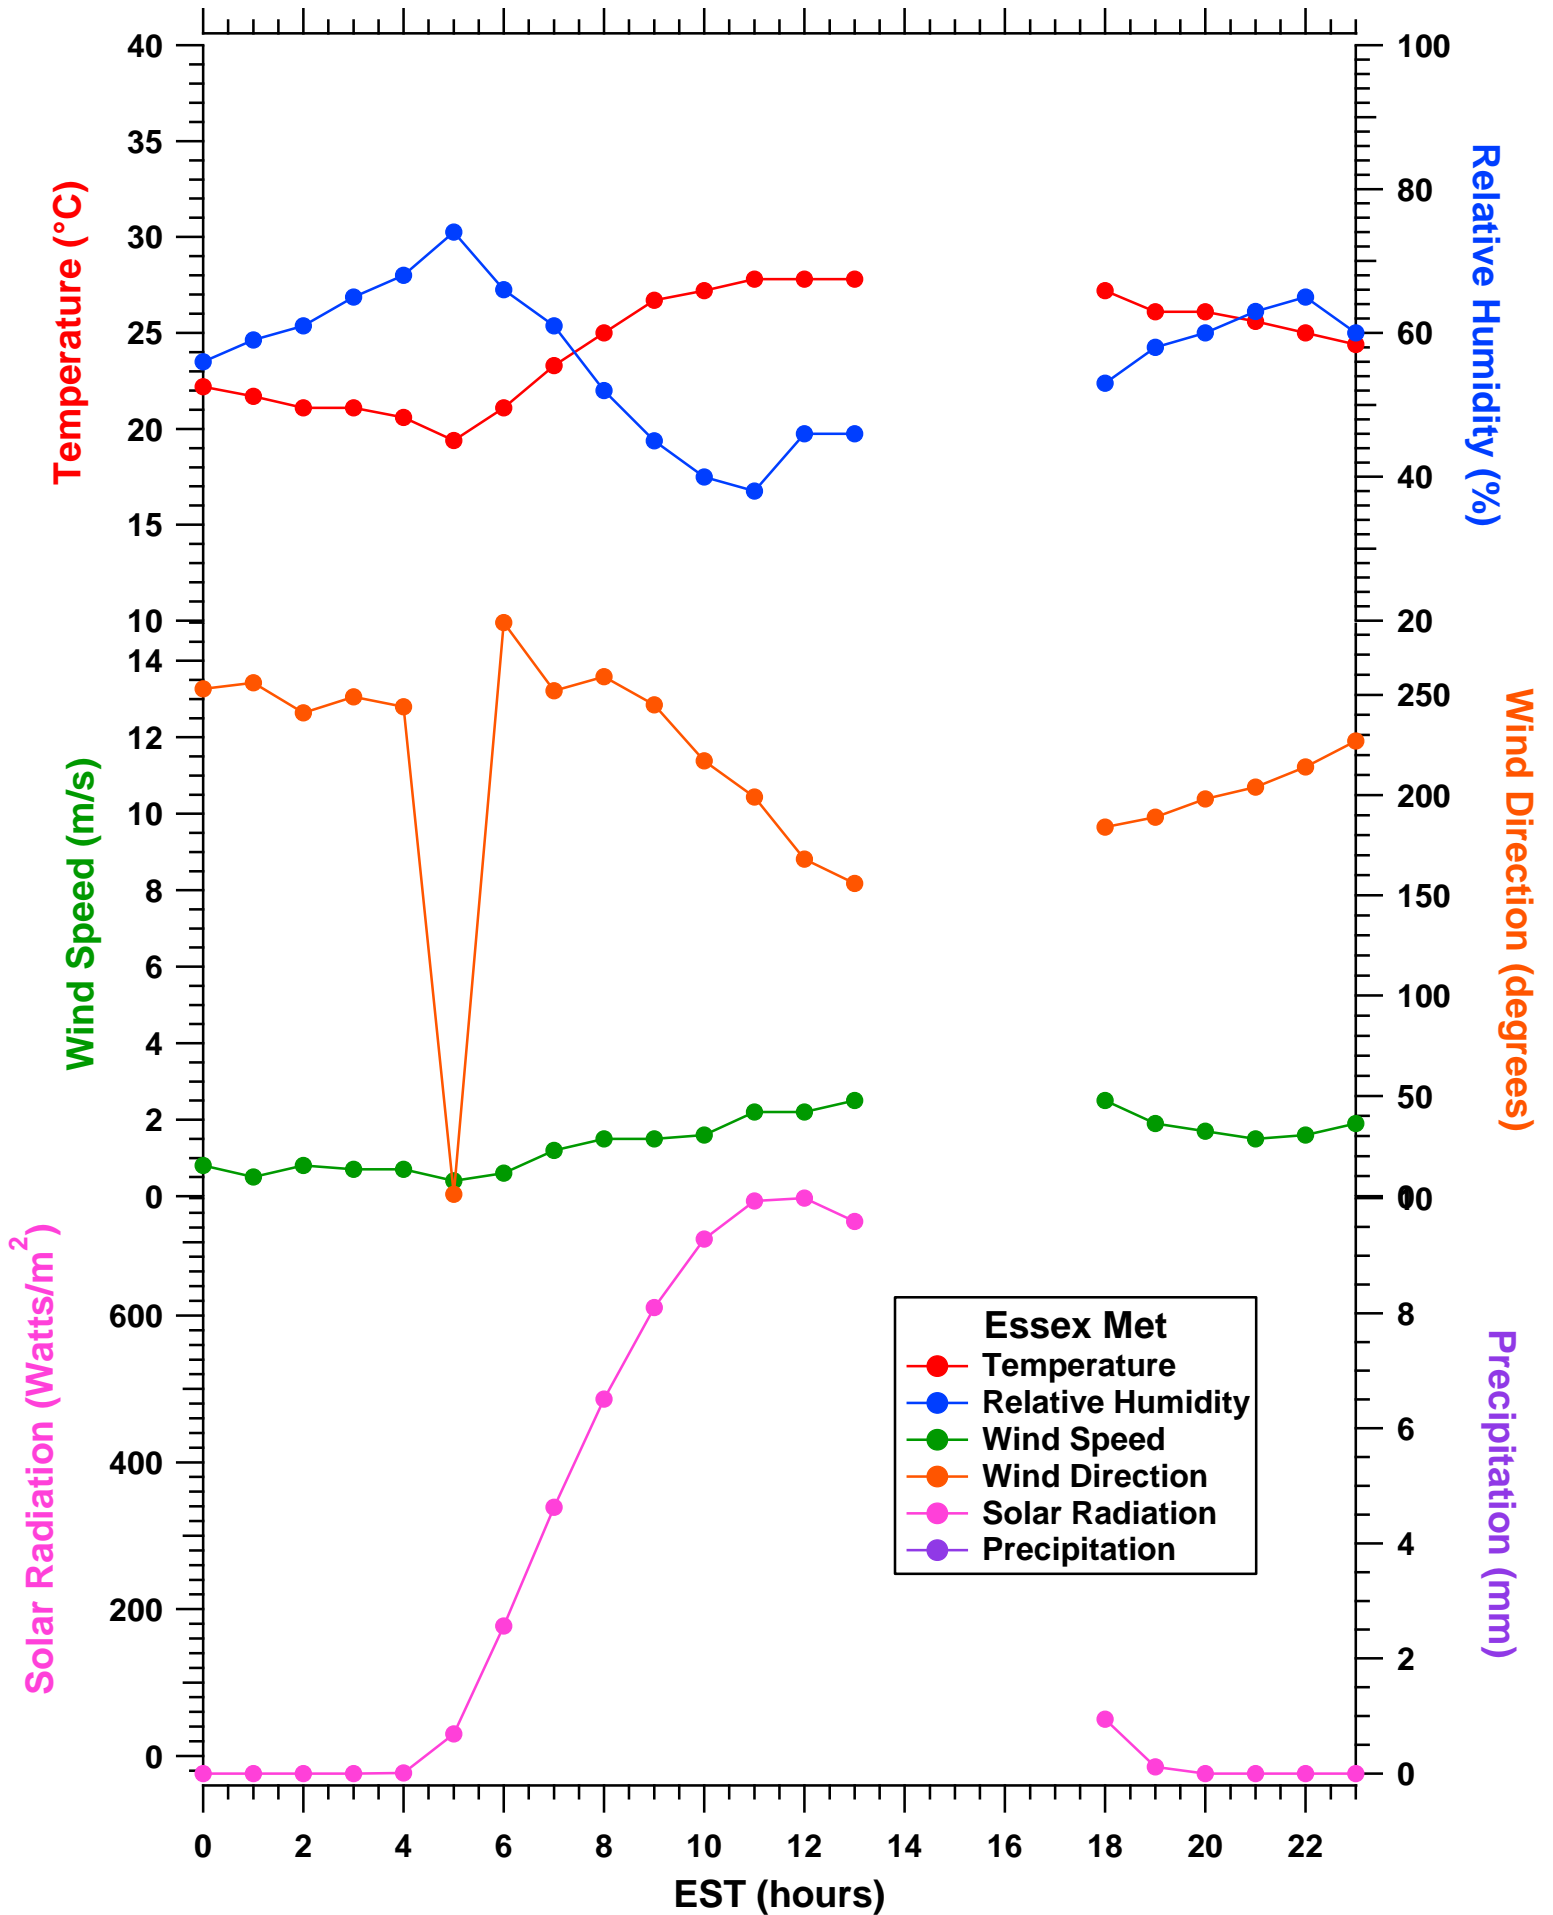

2011-07-16 MDE Ground Site Data Quick Look

All data are preliminary and subject to change

2011-07-16 MDE Ground Site Data Quick Look

All data are preliminary and subject to change

2011-07-16 MDE Ground Site Data Quick Look

All data are preliminary and subject to change

2011-07-16 MDE Ground Site Data Quick Look

All data are preliminary and subject to change

2011-07-16 MDE Ground Site Data Quick Look

All data are preliminary and subject to change