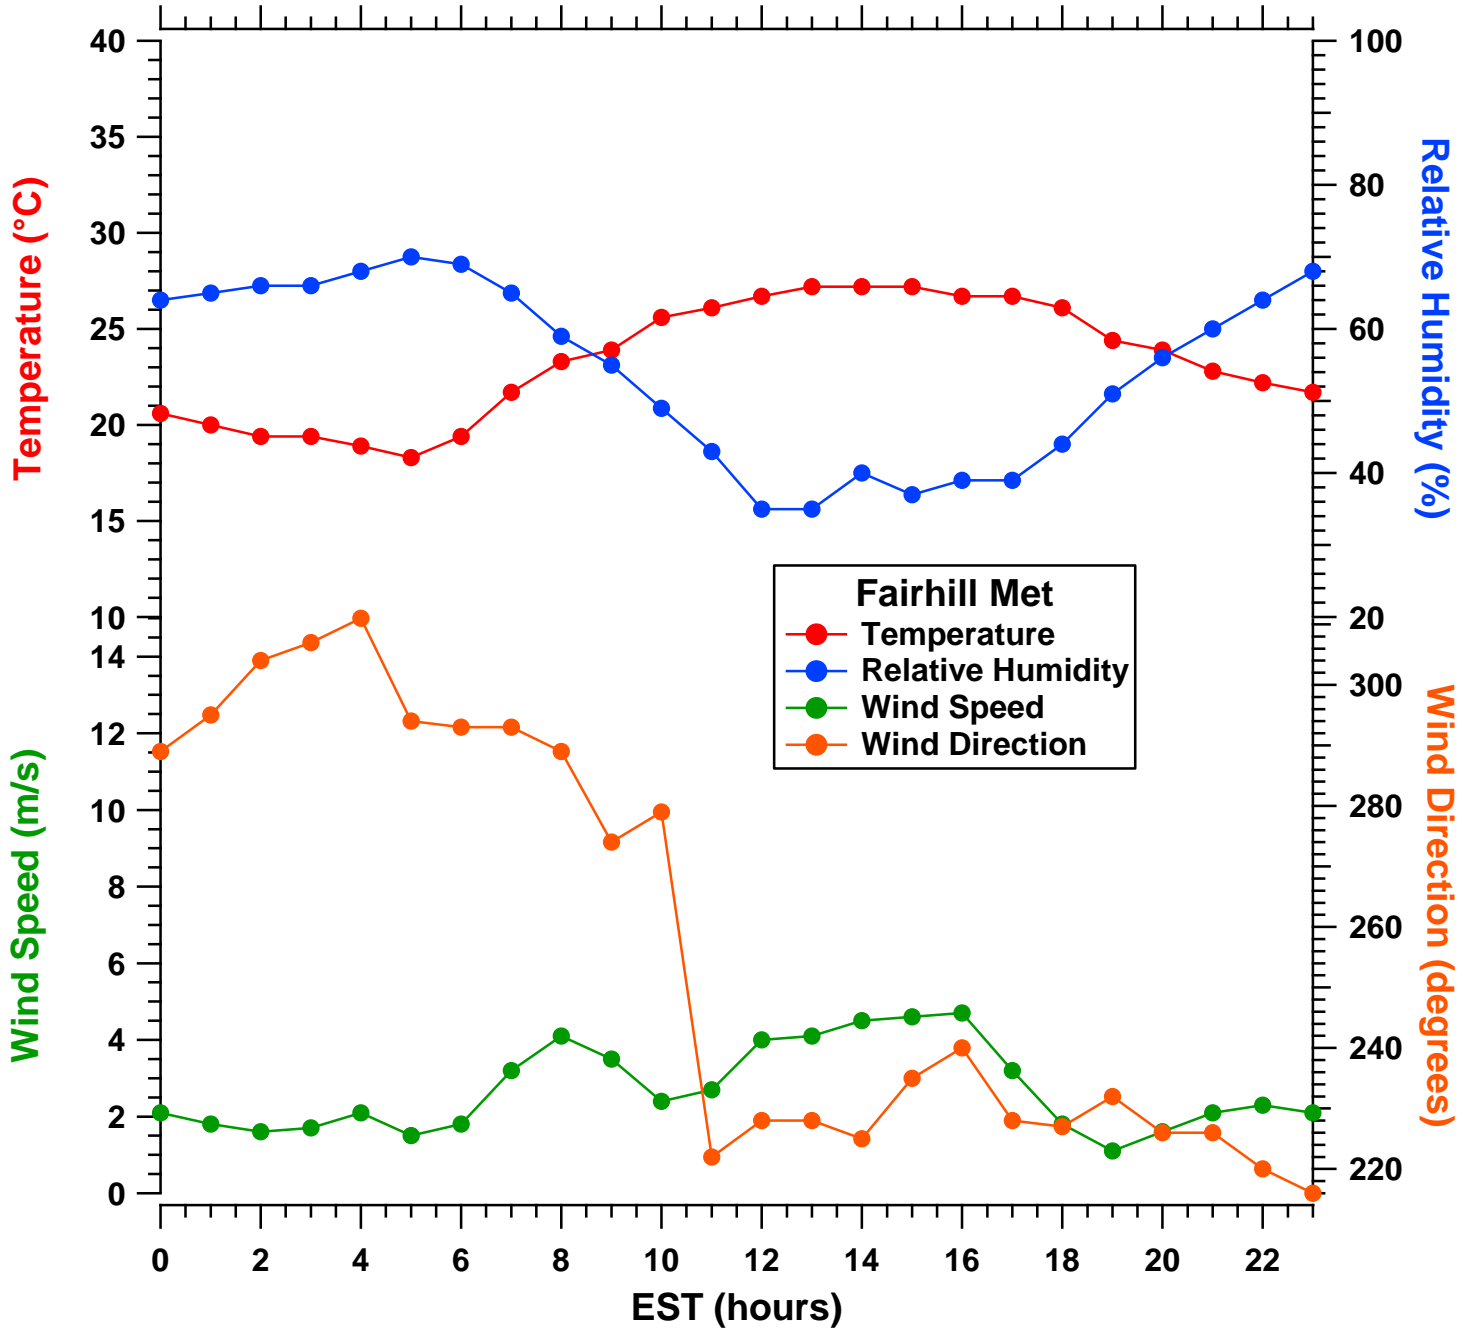

2011-07-16 MDE Ground Site Data Quick Look

All data are preliminary and subject to change