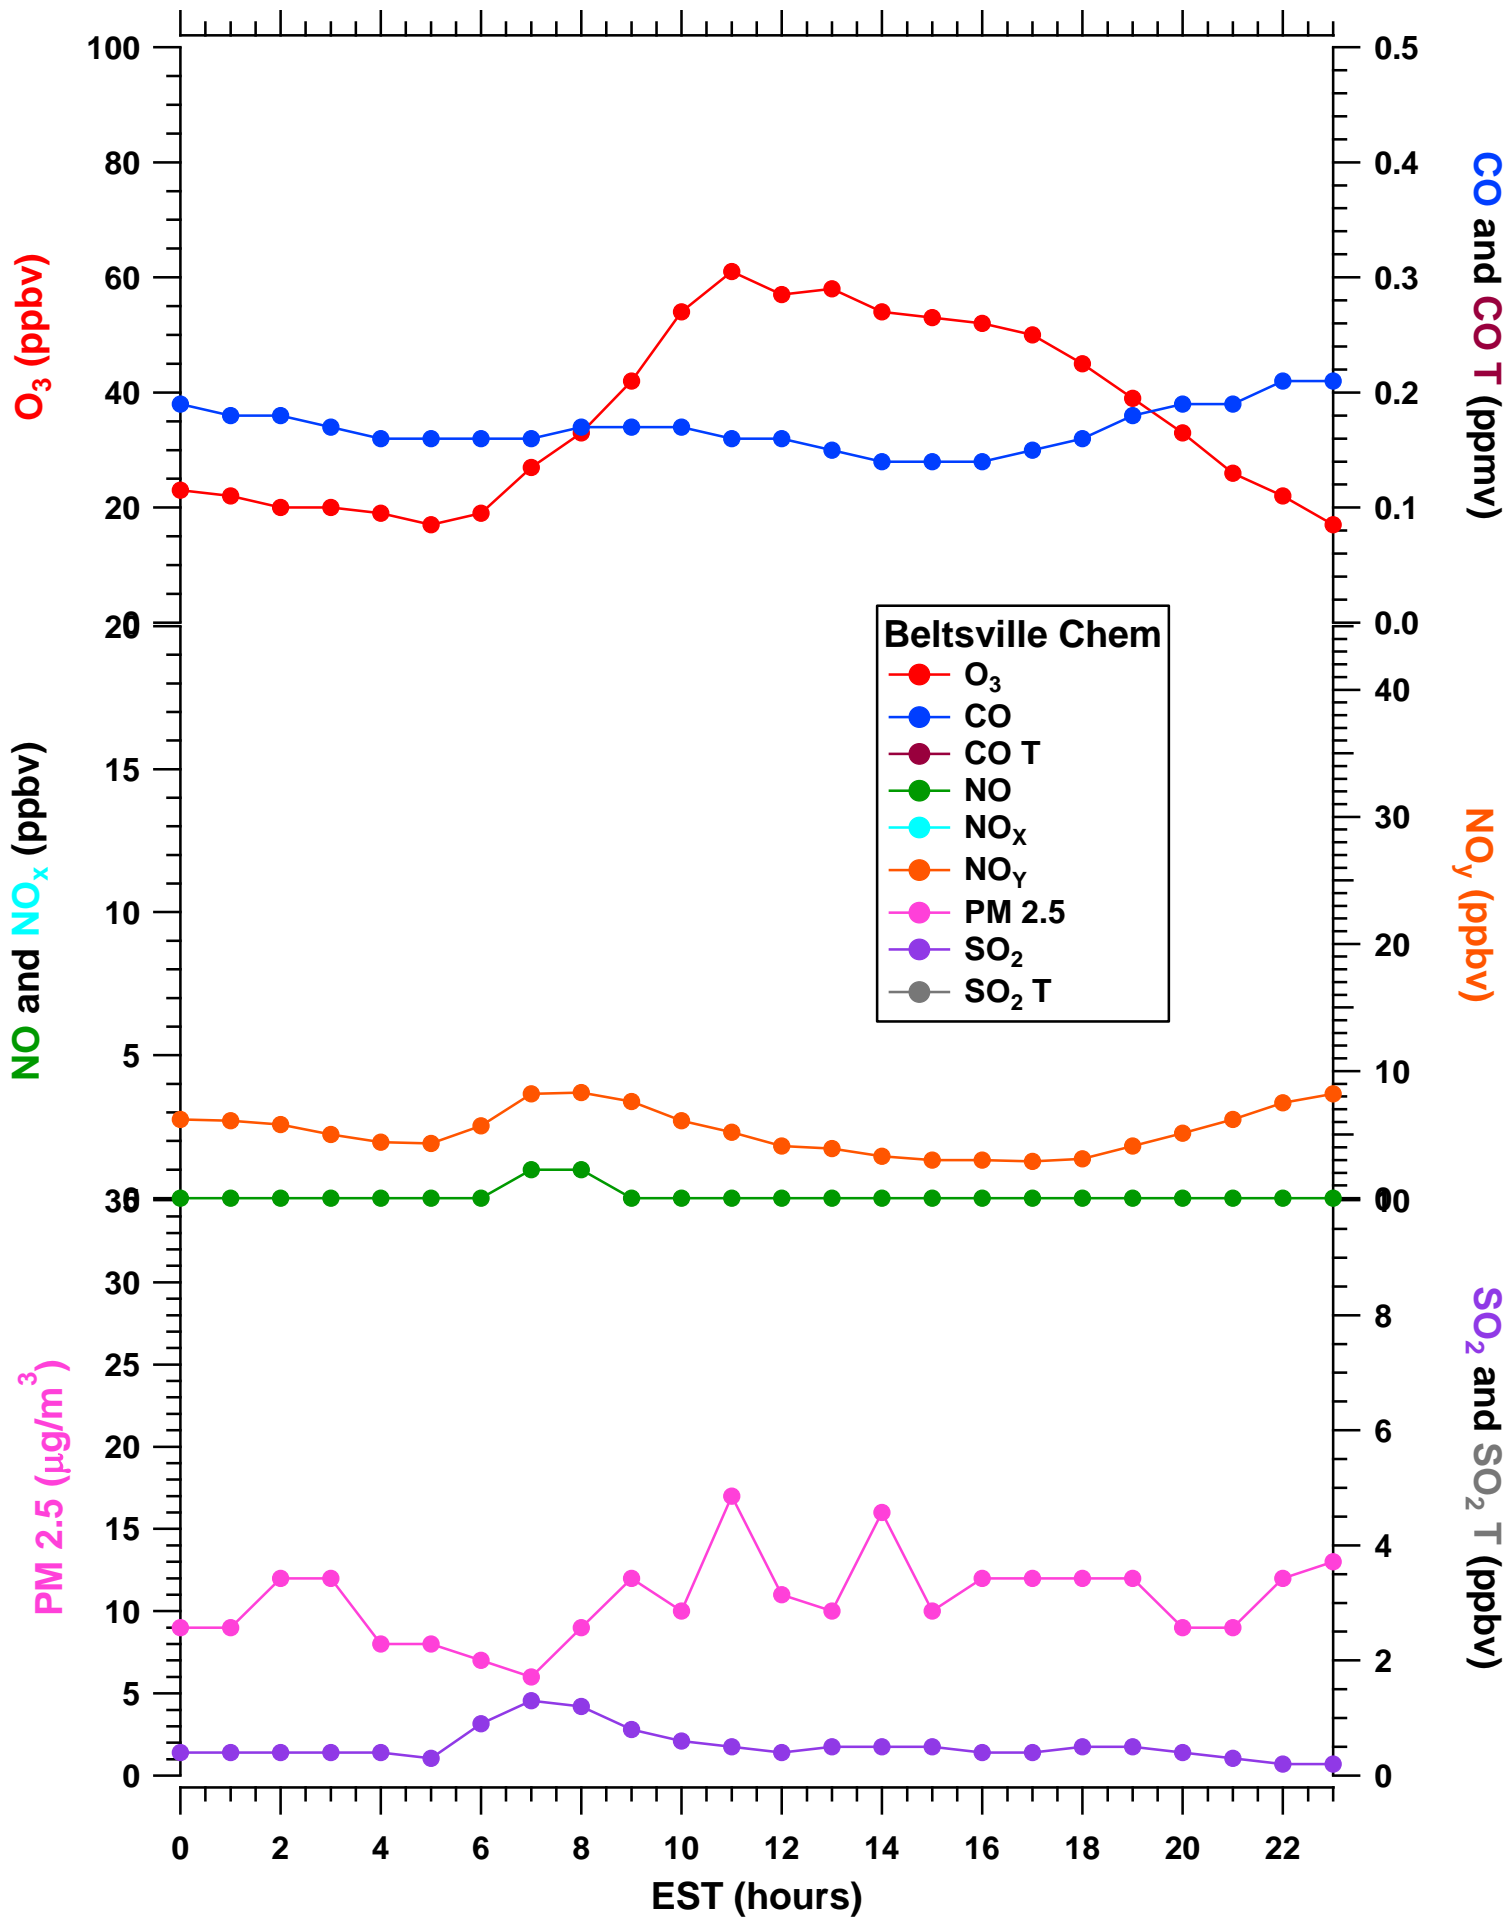

2011-07-17 MDE Ground Site Data Quick Look

All data are preliminary and subject to change

2011-07-17 MDE Ground Site Data Quick Look

All data are preliminary and subject to change

2011-07-17 MDE Ground Site Data Quick Look

All data are preliminary and subject to change

2011-07-17 MDE Ground Site Data Quick Look

All data are preliminary and subject to change

2011-07-17 MDE Ground Site Data Quick Look

All data are preliminary and subject to change