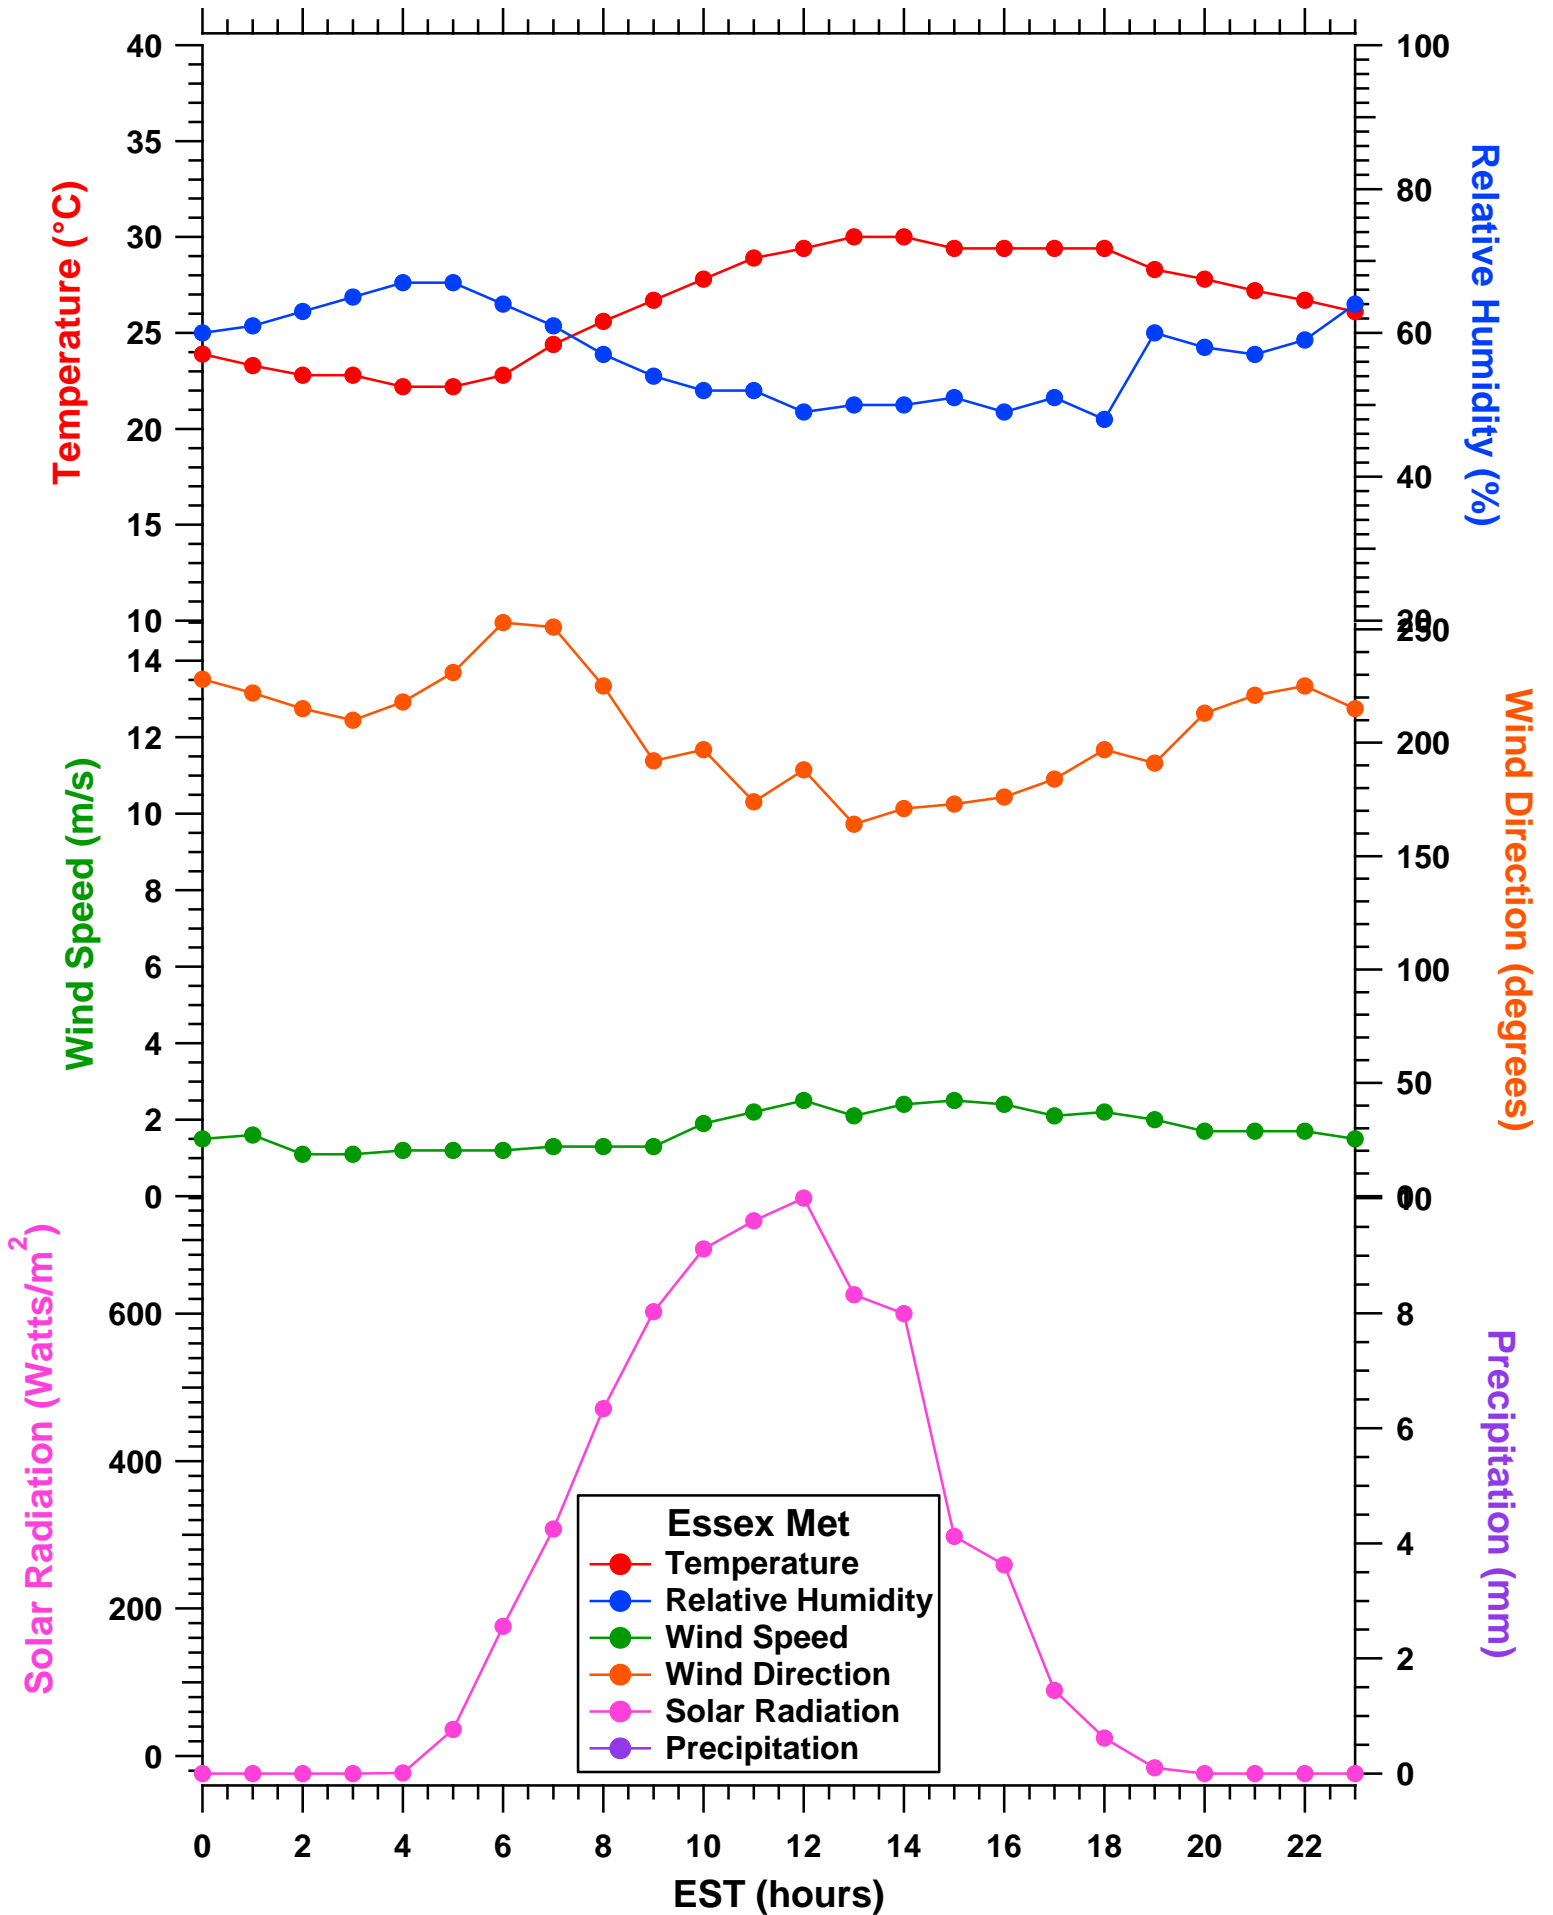

2011-07-17 MDE Ground Site Data Quick Look

All data are preliminary and subject to change

2011-07-17 MDE Ground Site Data Quick Look

All data are preliminary and subject to change

2011-07-17 MDE Ground Site Data Quick Look

All data are preliminary and subject to change

2011-07-17 MDE Ground Site Data Quick Look

All data are preliminary and subject to change

2011-07-17 MDE Ground Site Data Quick Look

All data are preliminary and subject to change