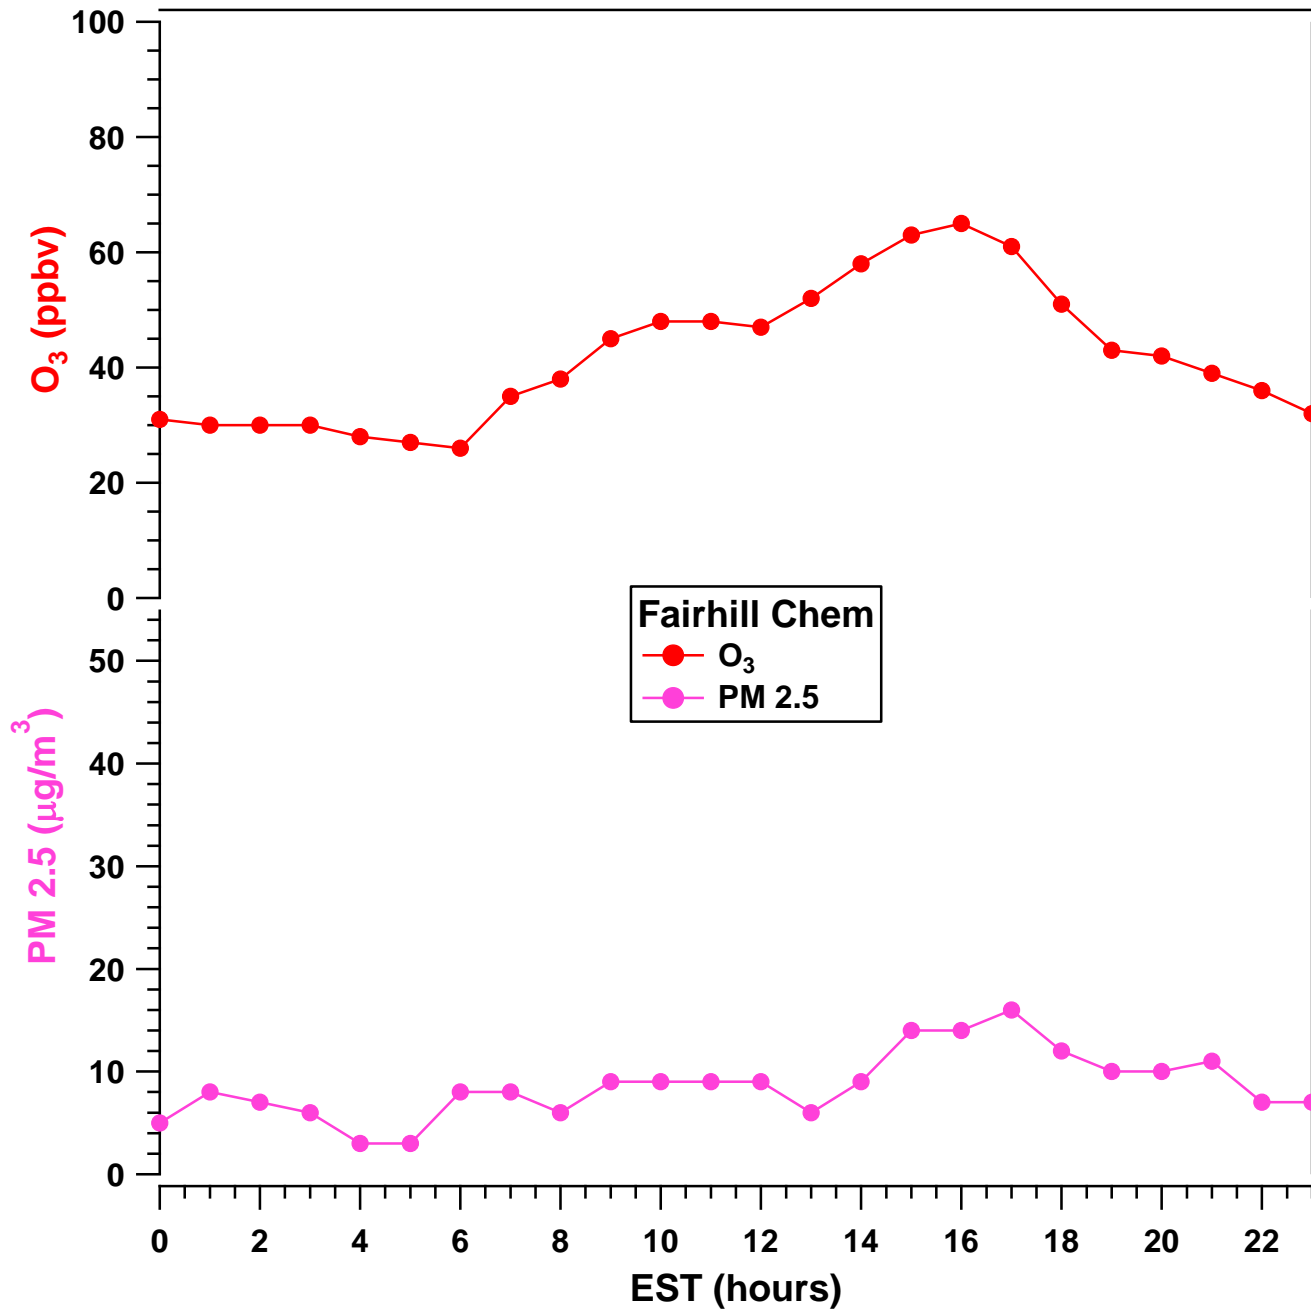

2011-07-17 MDE Ground Site Data Quick Look

All data are preliminary and subject to change

2011-07-17 MDE Ground Site Data Quick Look

All data are preliminary and subject to change

2011-07-17 MDE Ground Site Data Quick Look