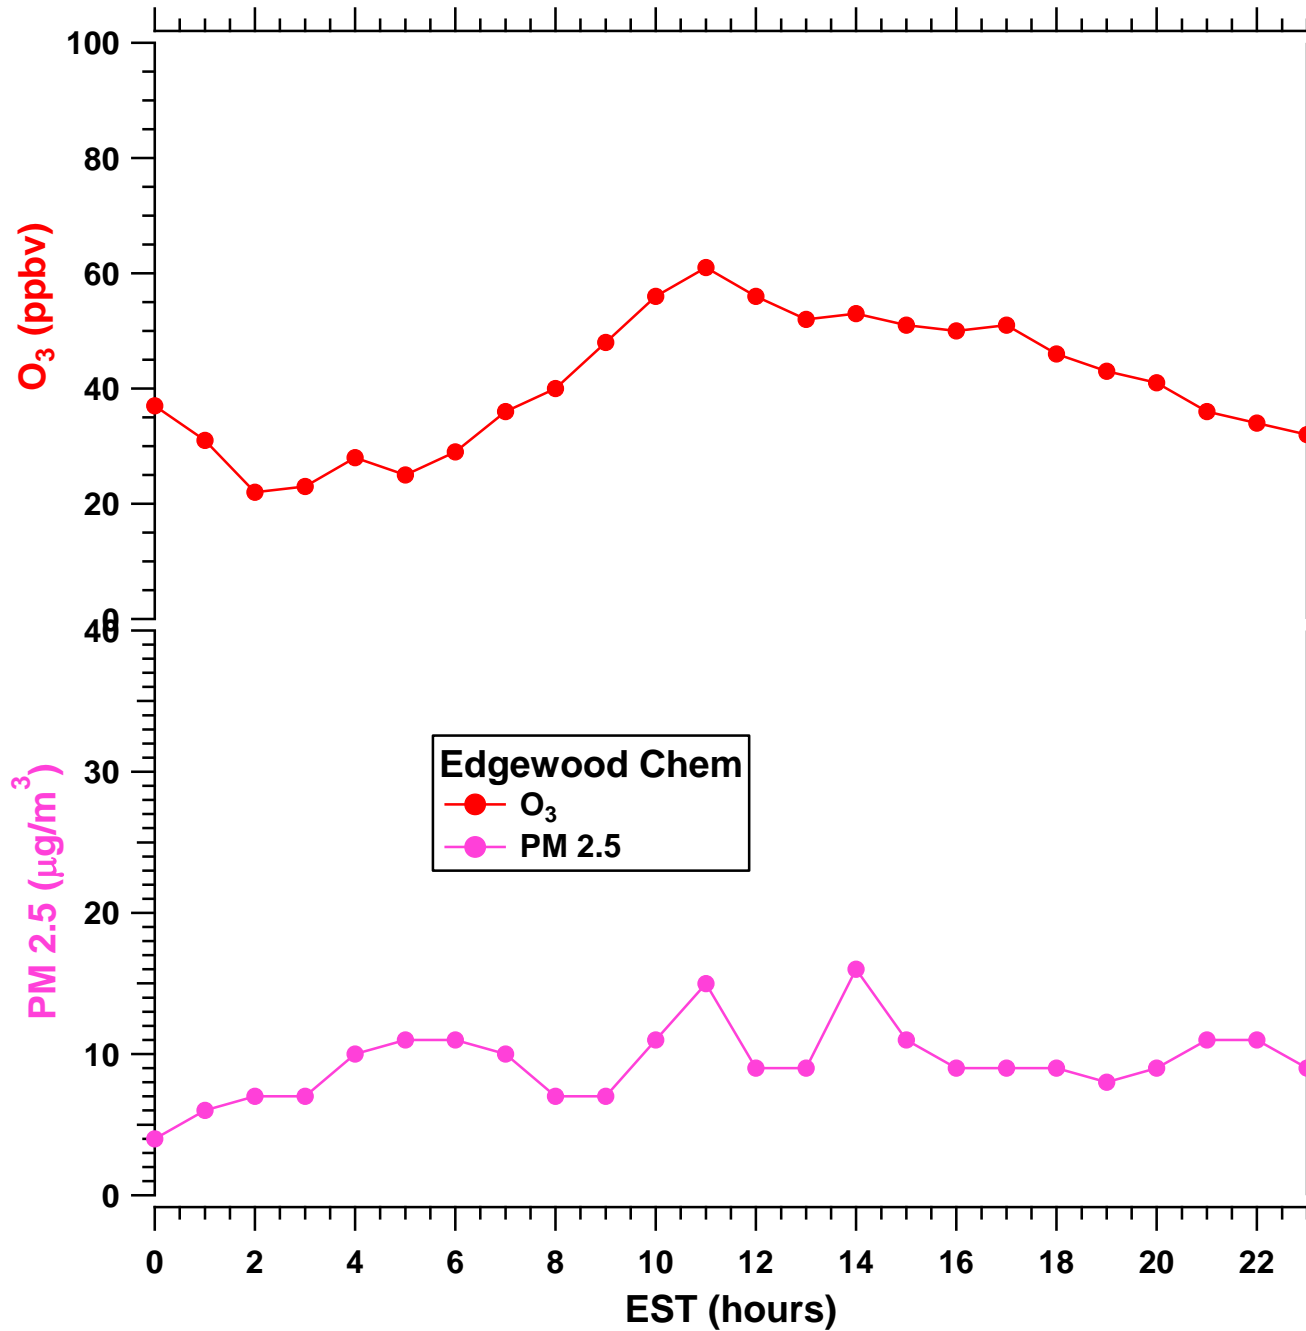

2011-07-17 MDE Ground Site Data Quick Look

All data are preliminary and subject to change

2011-07-17 MDE Ground Site Data Quick Look

All data are preliminary and subject to change

2011-07-17 MDE Ground Site Data Quick Look

All data are preliminary and subject to change

2011-07-17 MDE Ground Site Data Quick Look

All data are preliminary and subject to change

2011-07-17 MDE Ground Site Data Quick Look

All data are preliminary and subject to change