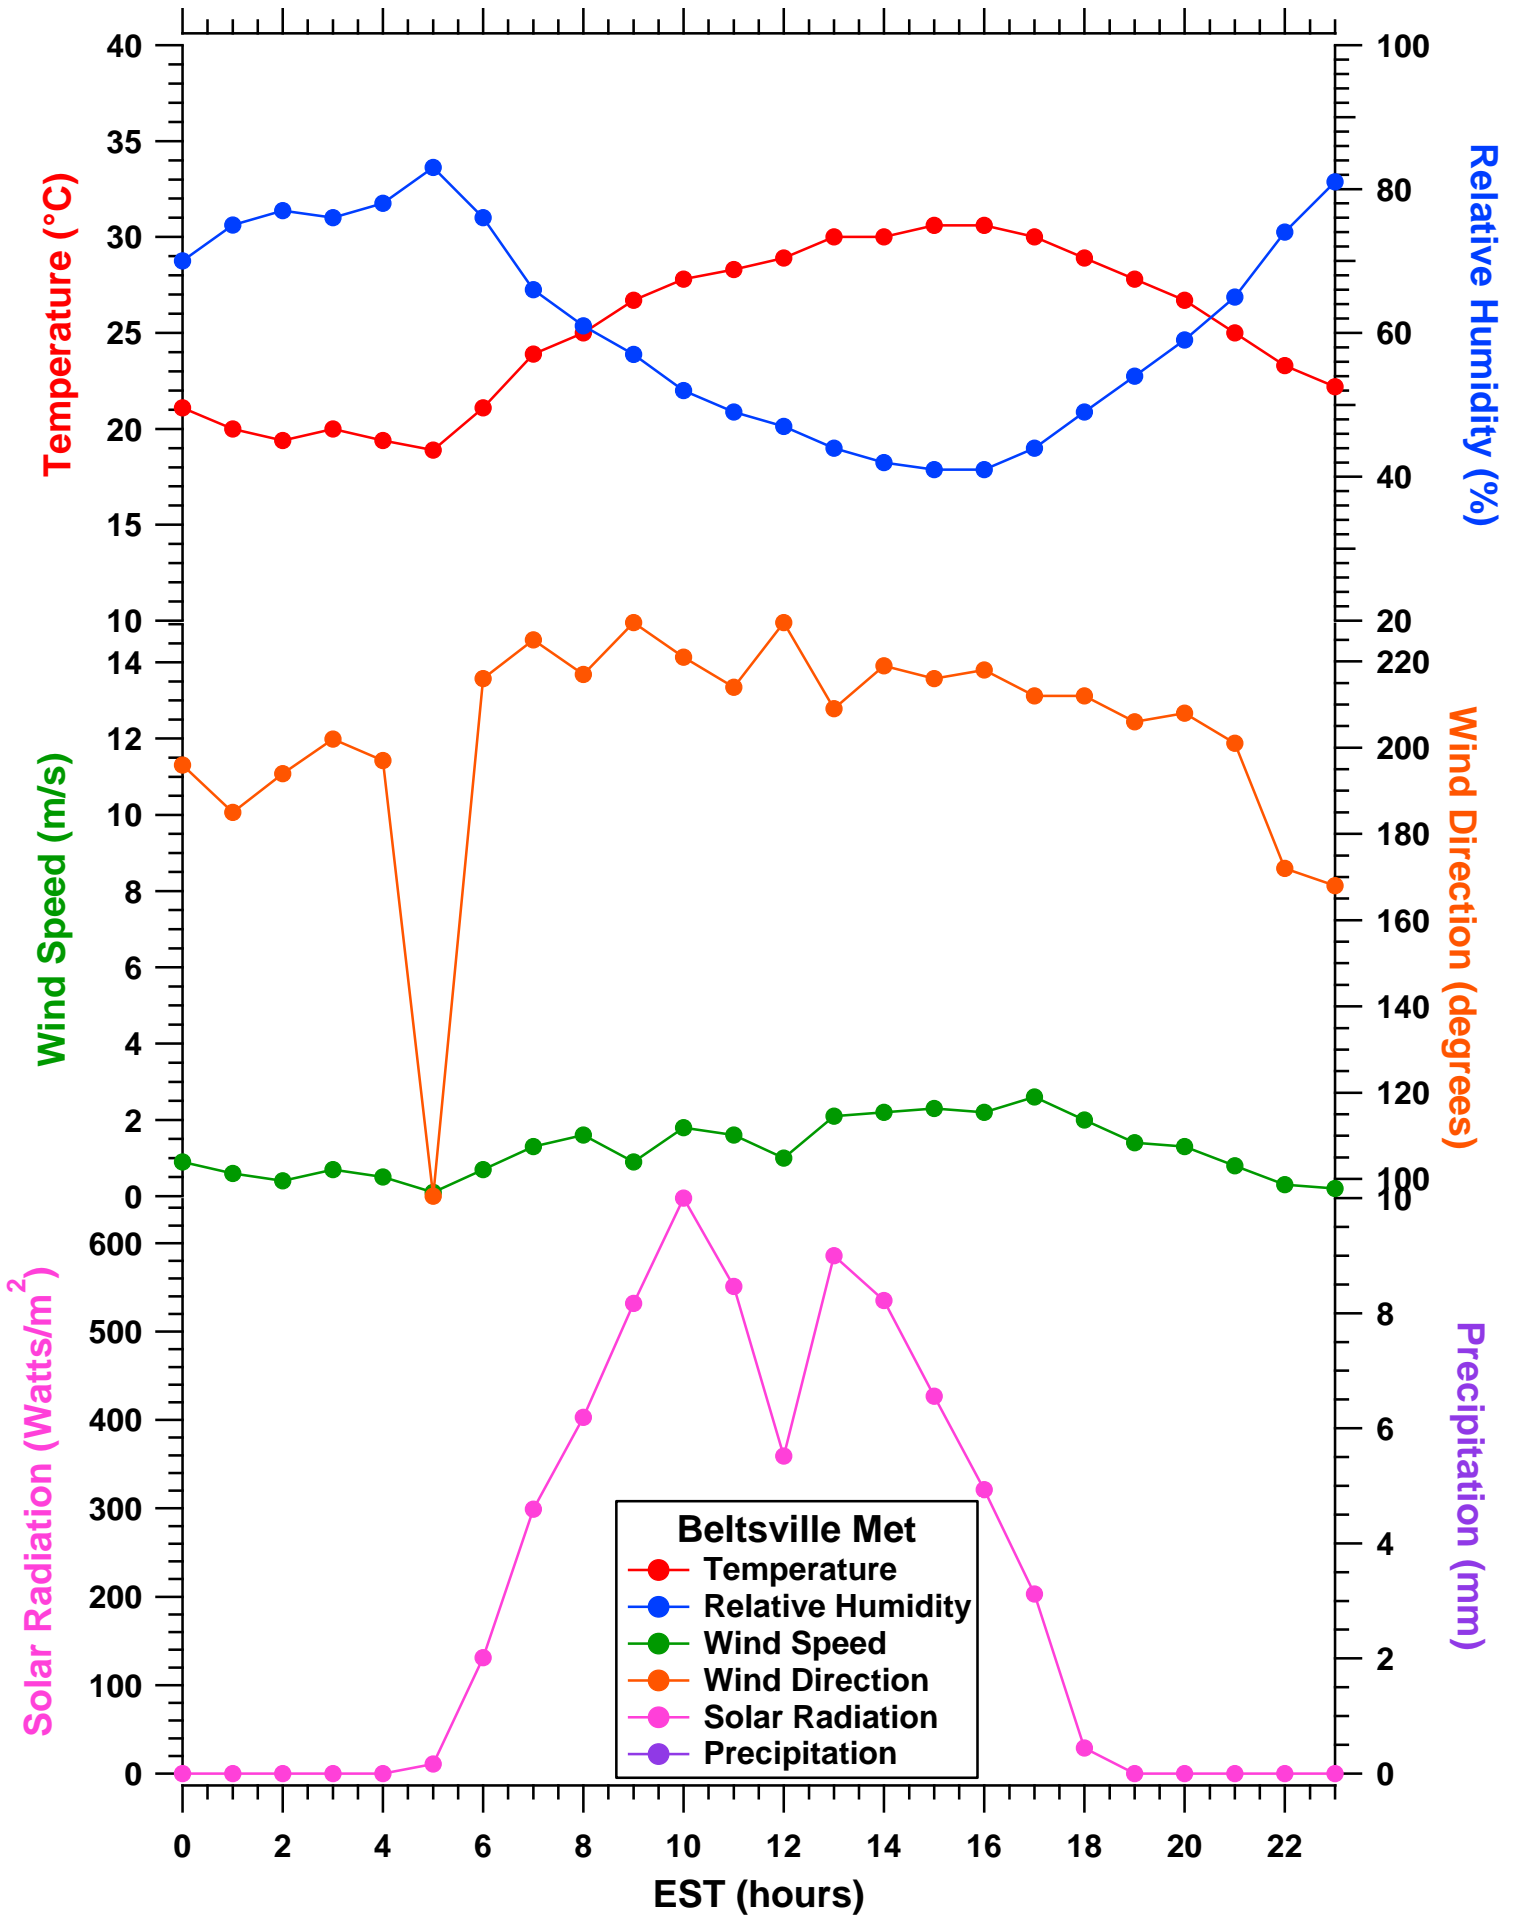

2011-07-17 MDE Ground Site Data Quick Look

All data are preliminary and subject to change

2011-07-17 MDE Ground Site Data Quick Look

All data are preliminary and subject to change

2011-07-17 MDE Ground Site Data Quick Look

All data are preliminary and subject to change

2011-07-17 MDE Ground Site Data Quick Look

All data are preliminary and subject to change

2011-07-17 MDE Ground Site Data Quick Look

All data are preliminary and subject to change