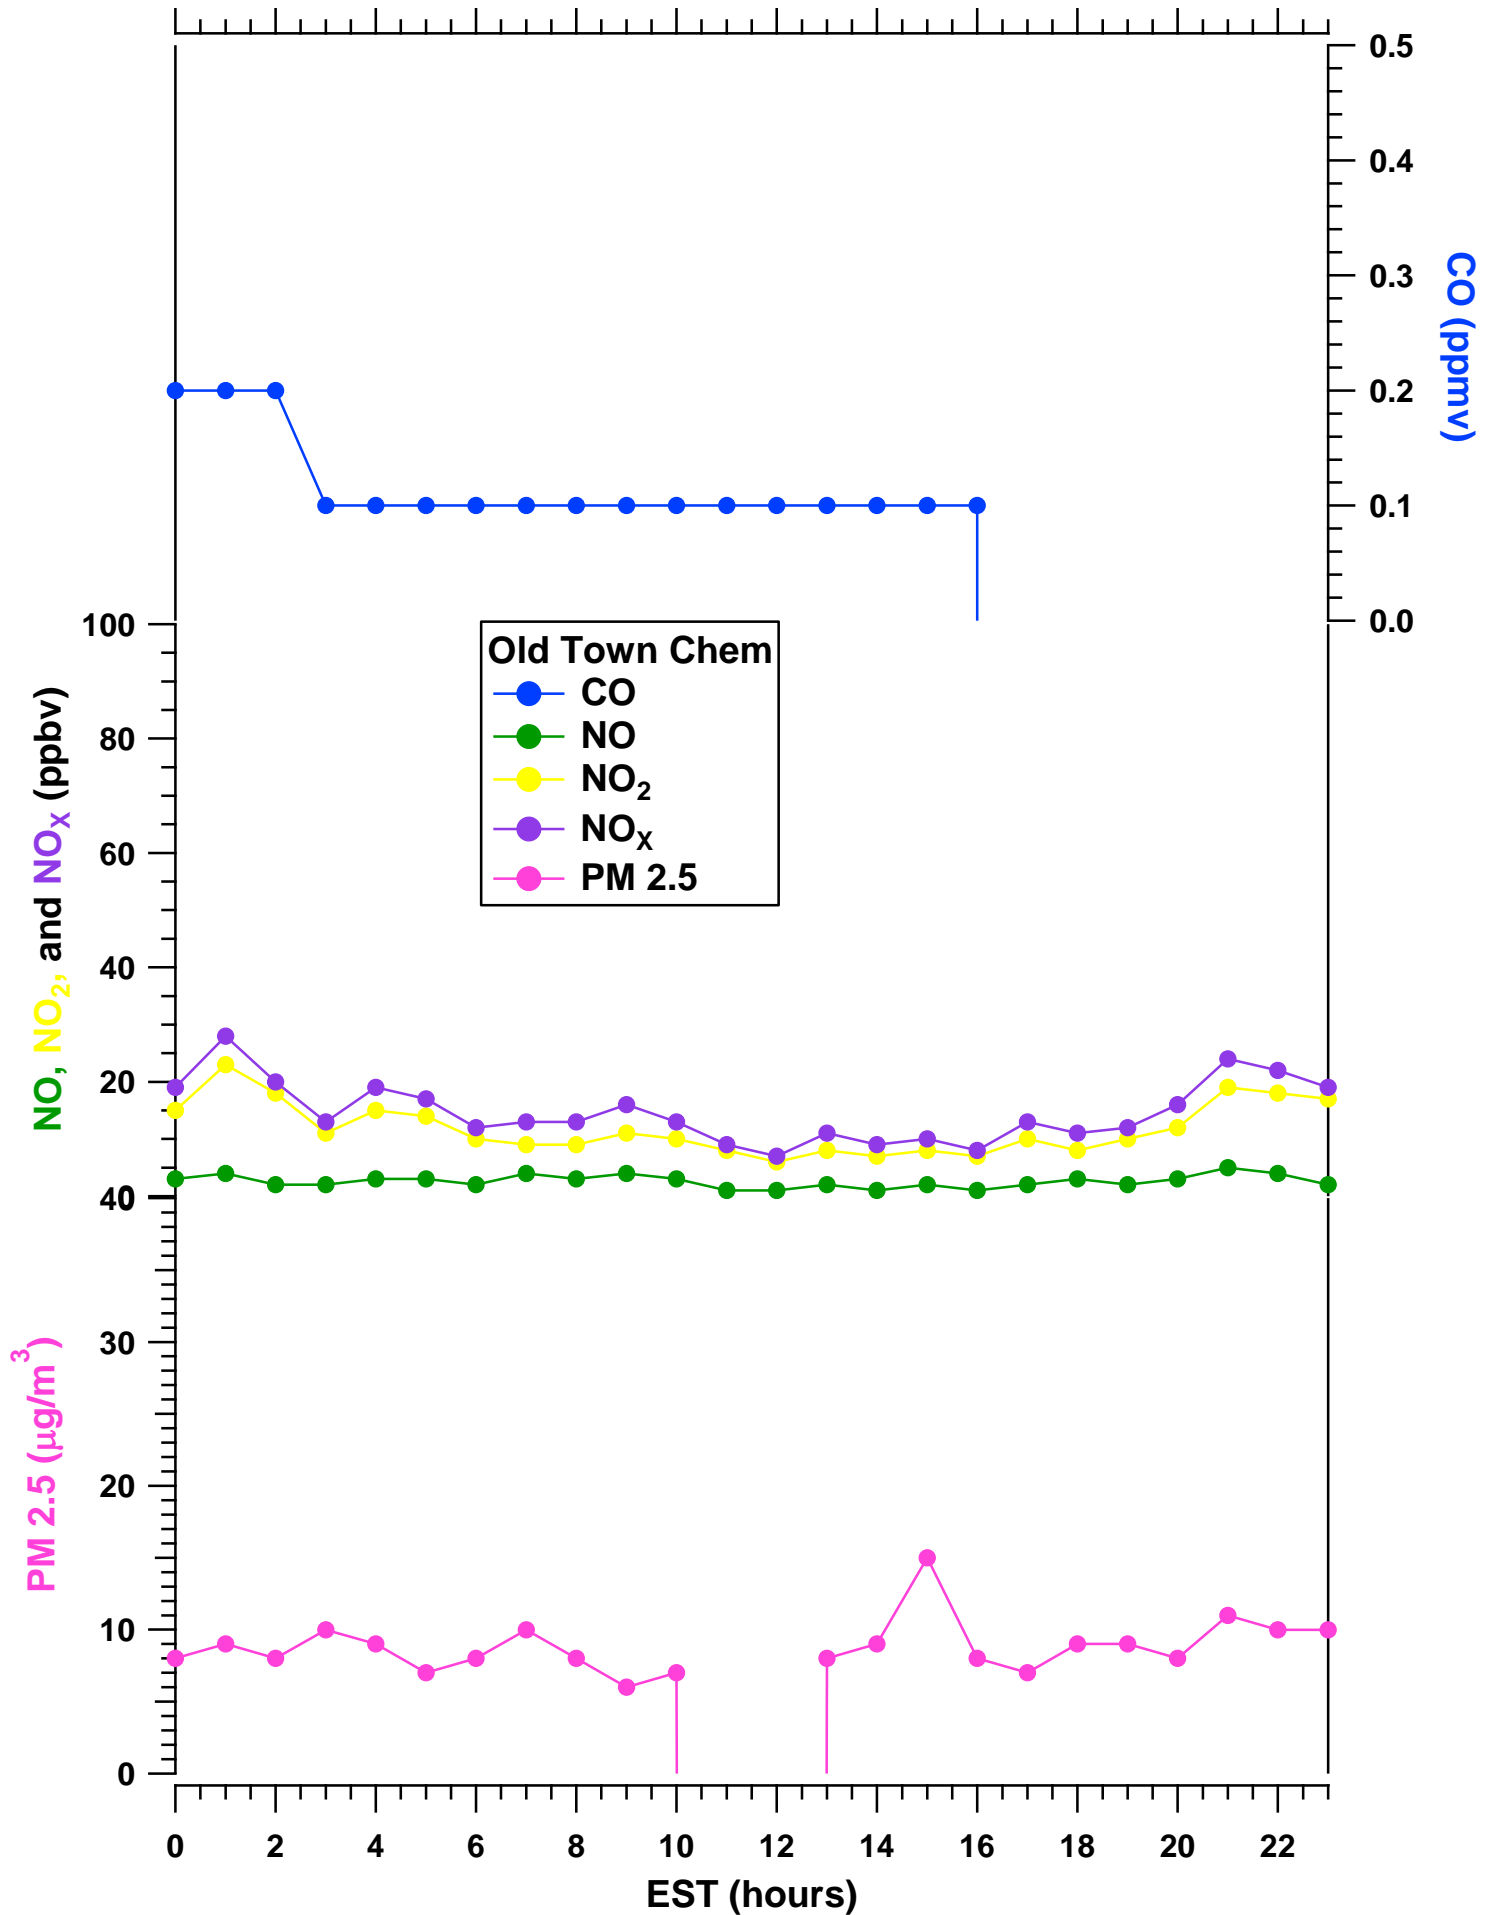

2011-07-17 MDE Ground Site Data Quick Look

All data are preliminary and subject to change

2011-07-17 MDE Ground Site Data Quick Look

All data are preliminary and subject to change

2011-07-17 MDE Ground Site Data Quick Look

All data are preliminary and subject to change

2011-07-17 MDE Ground Site Data Quick Look

All data are preliminary and subject to change

2011-07-17 MDE Ground Site Data Quick Look

All data are preliminary and subject to change