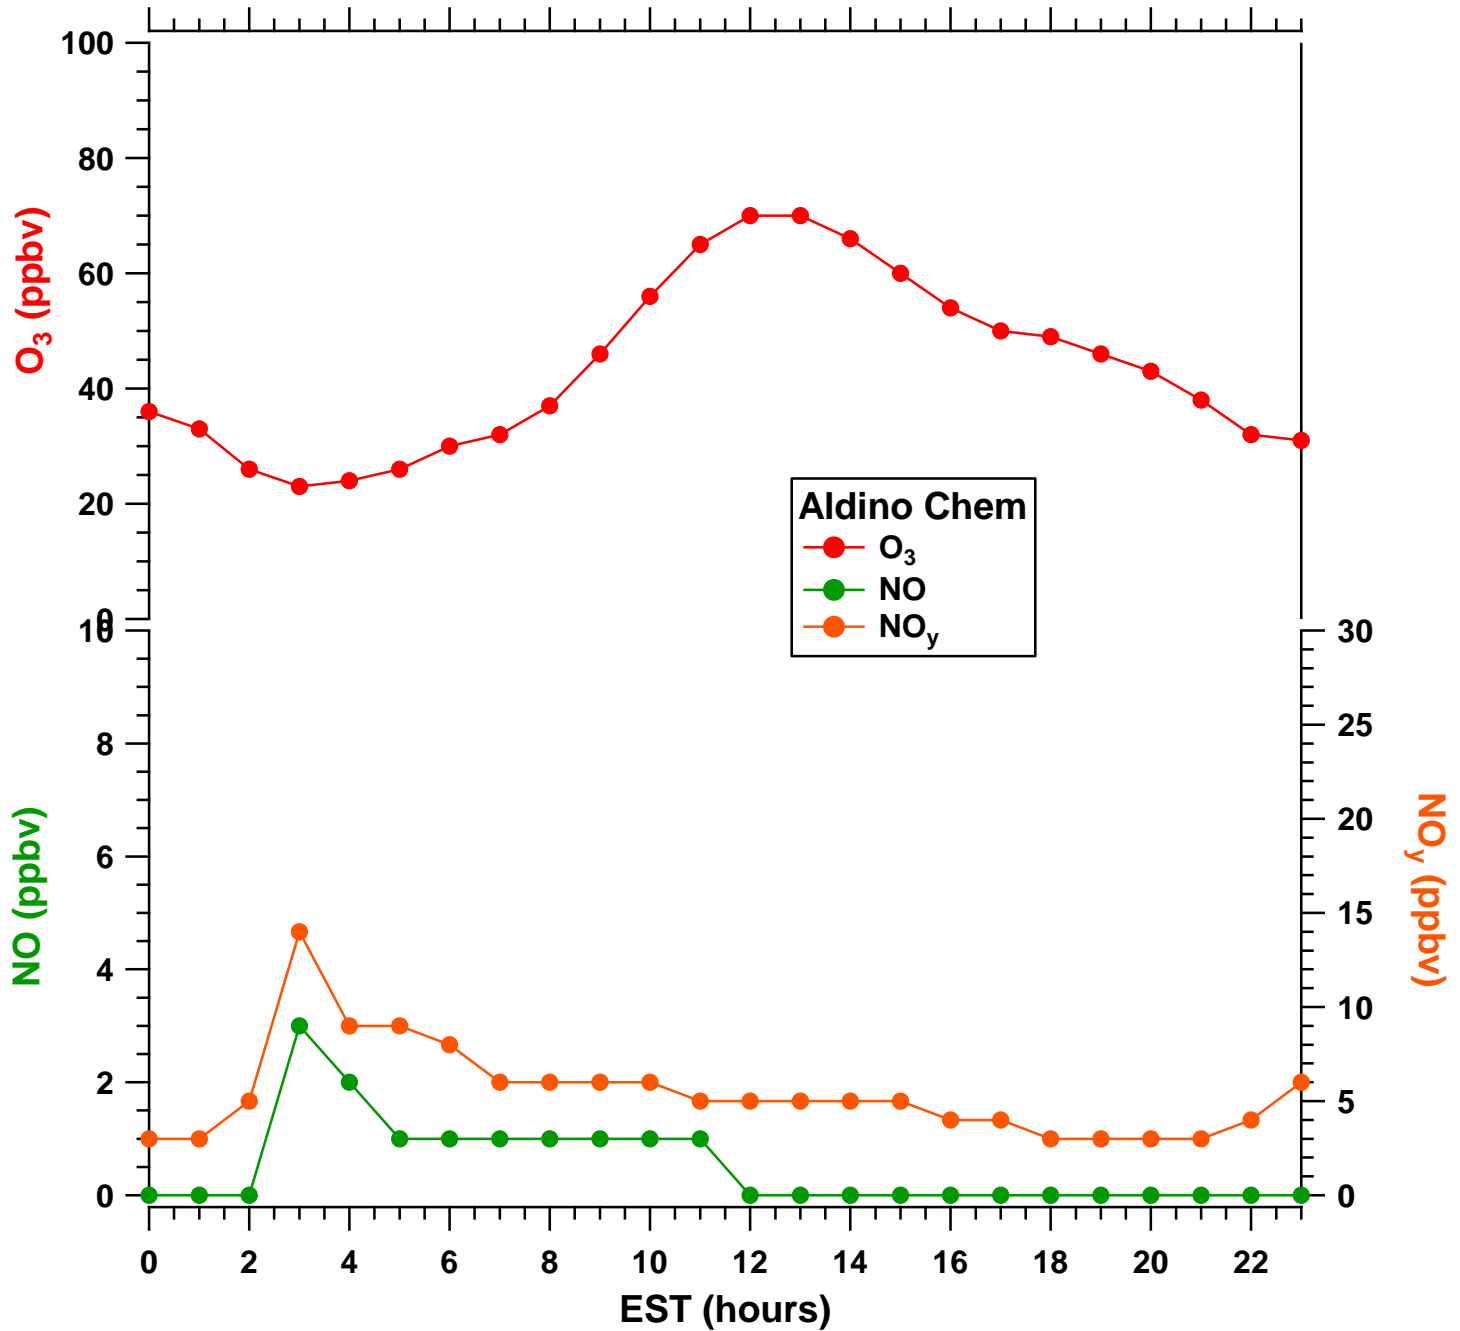

2011-07-17 MDE Ground Site Data Quick Look

All data are preliminary and subject to change

2011-07-17 MDE Ground Site Data Quick Look

All data are preliminary and subject to change

2011-07-17 MDE Ground Site Data Quick Look

All data are preliminary and subject to change

2011-07-17 MDE Ground Site Data Quick Look

All data are preliminary and subject to change

2011-07-17 MDE Ground Site Data Quick Look

All data are preliminary and subject to change