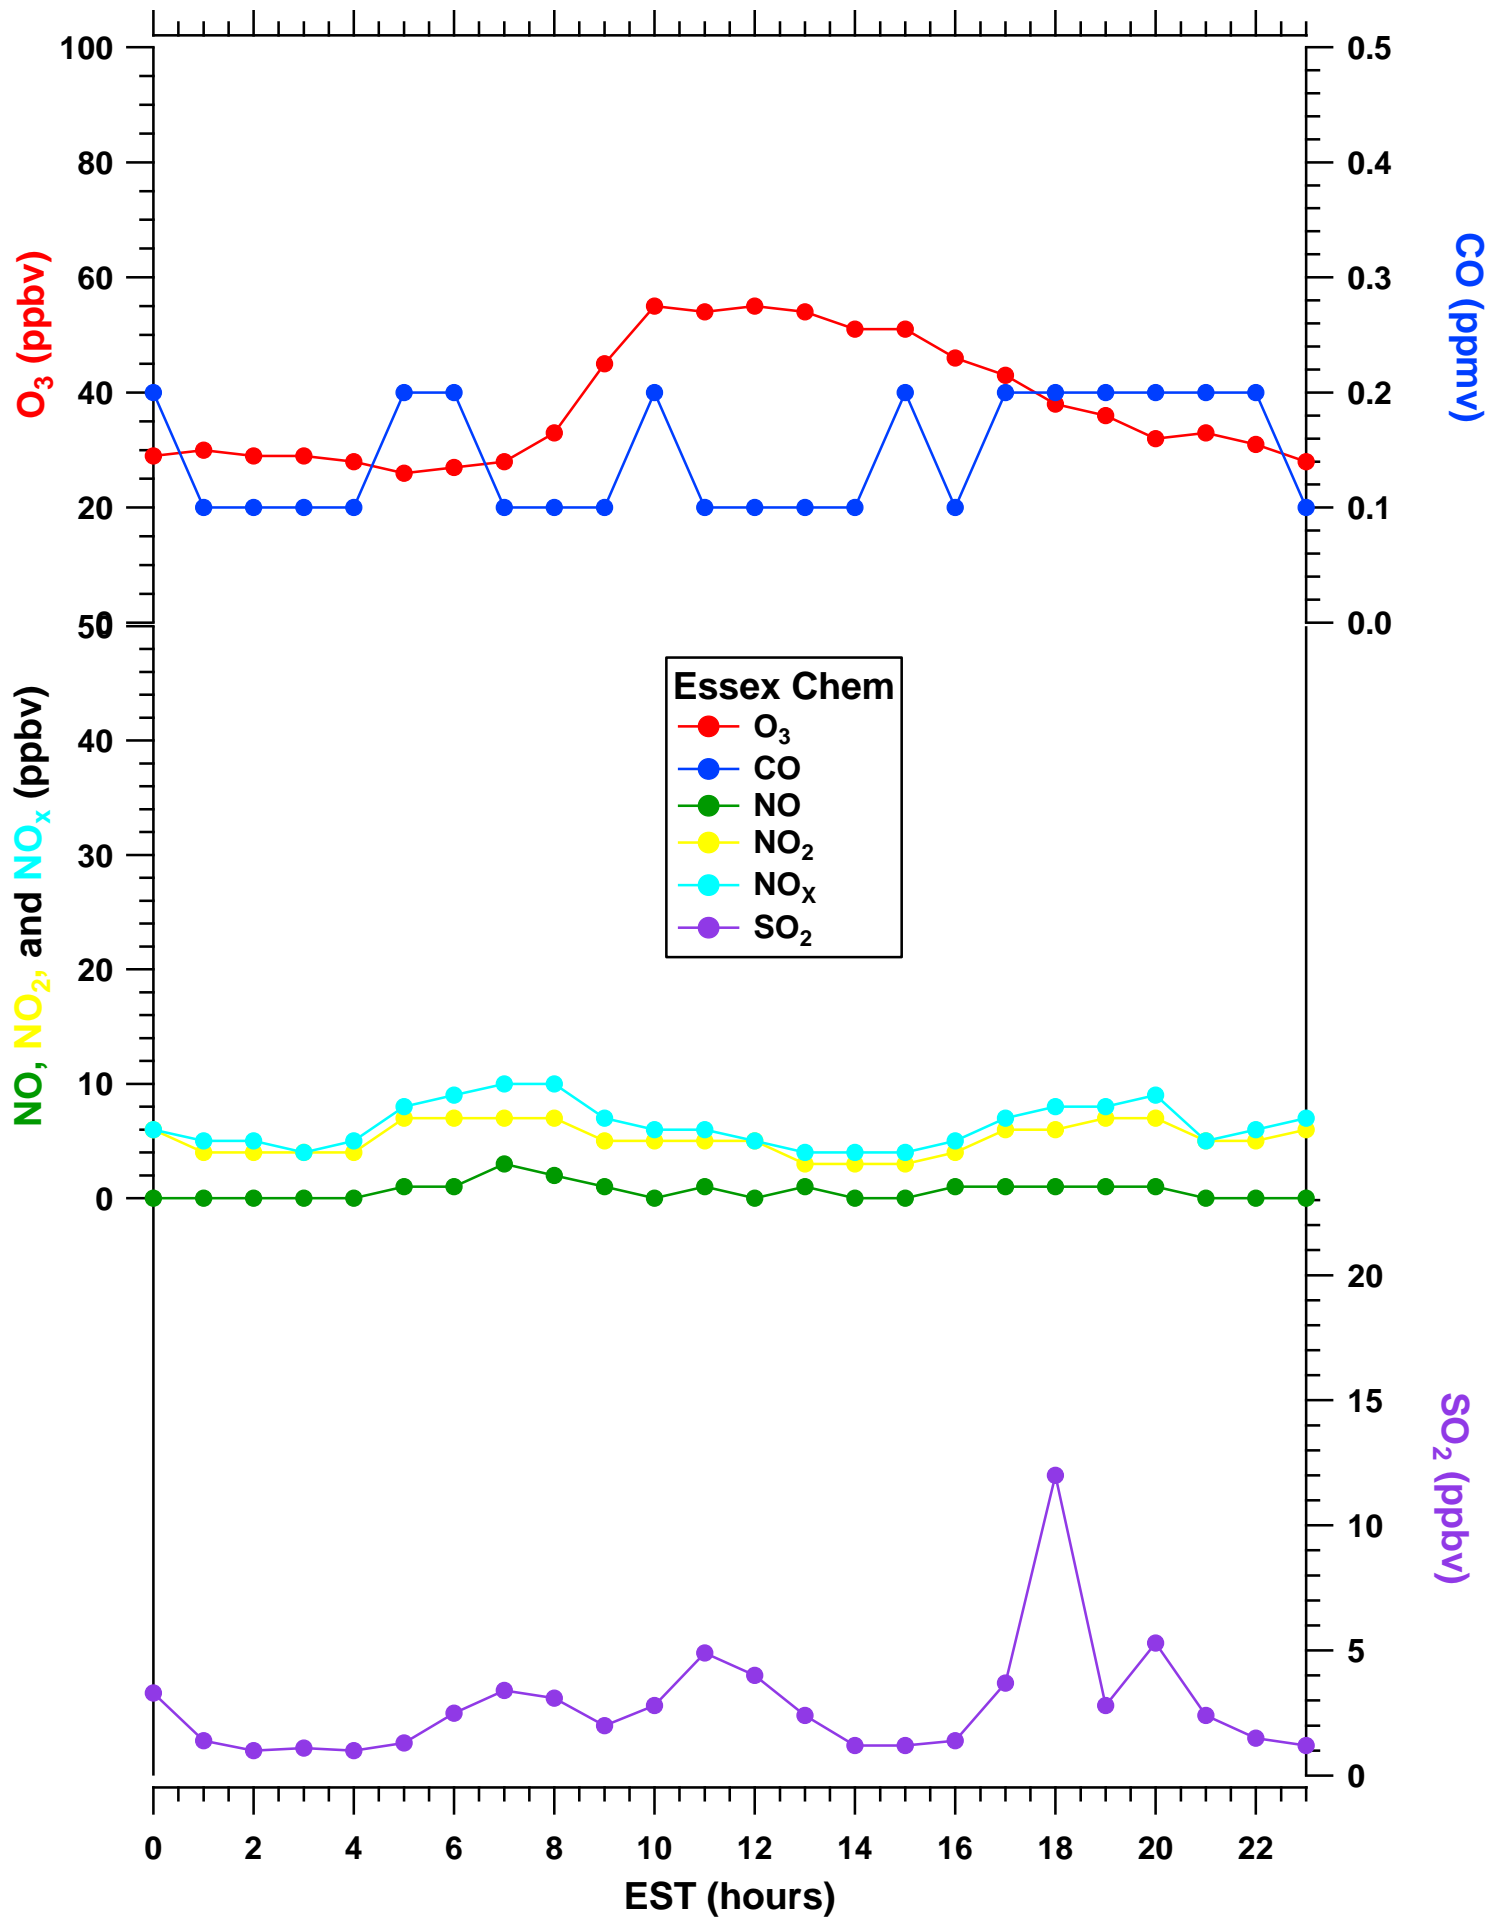

2011-07-17 MDE Ground Site Data Quick Look

All data are preliminary and subject to change

2011-07-17 MDE Ground Site Data Quick Look

All data are preliminary and subject to change

2011-07-17 MDE Ground Site Data Quick Look

All data are preliminary and subject to change

2011-07-17 MDE Ground Site Data Quick Look

All data are preliminary and subject to change

2011-07-17 MDE Ground Site Data Quick Look

All data are preliminary and subject to change