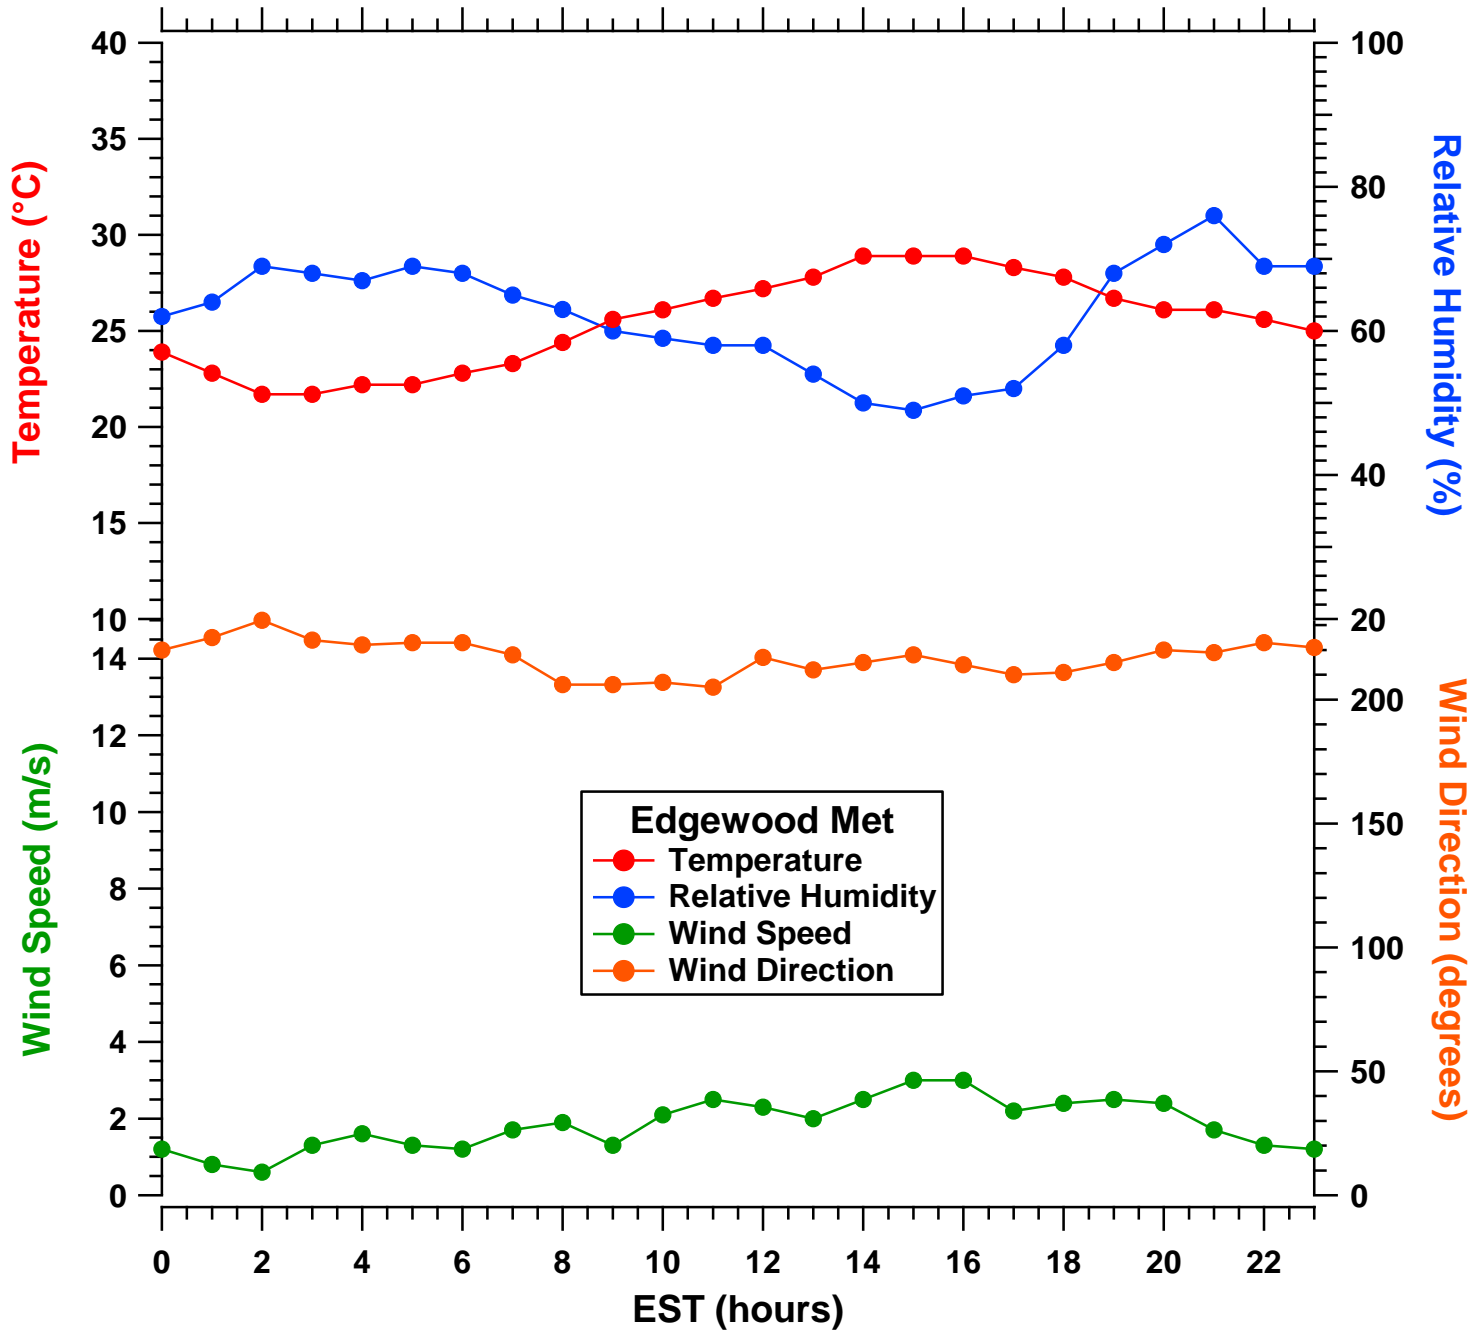

2011-07-17 MDE Ground Site Data Quick Look

All data are preliminary and subject to change

2011-07-17 MDE Ground Site Data Quick Look

All data are preliminary and subject to change

2011-07-17 MDE Ground Site Data Quick Look