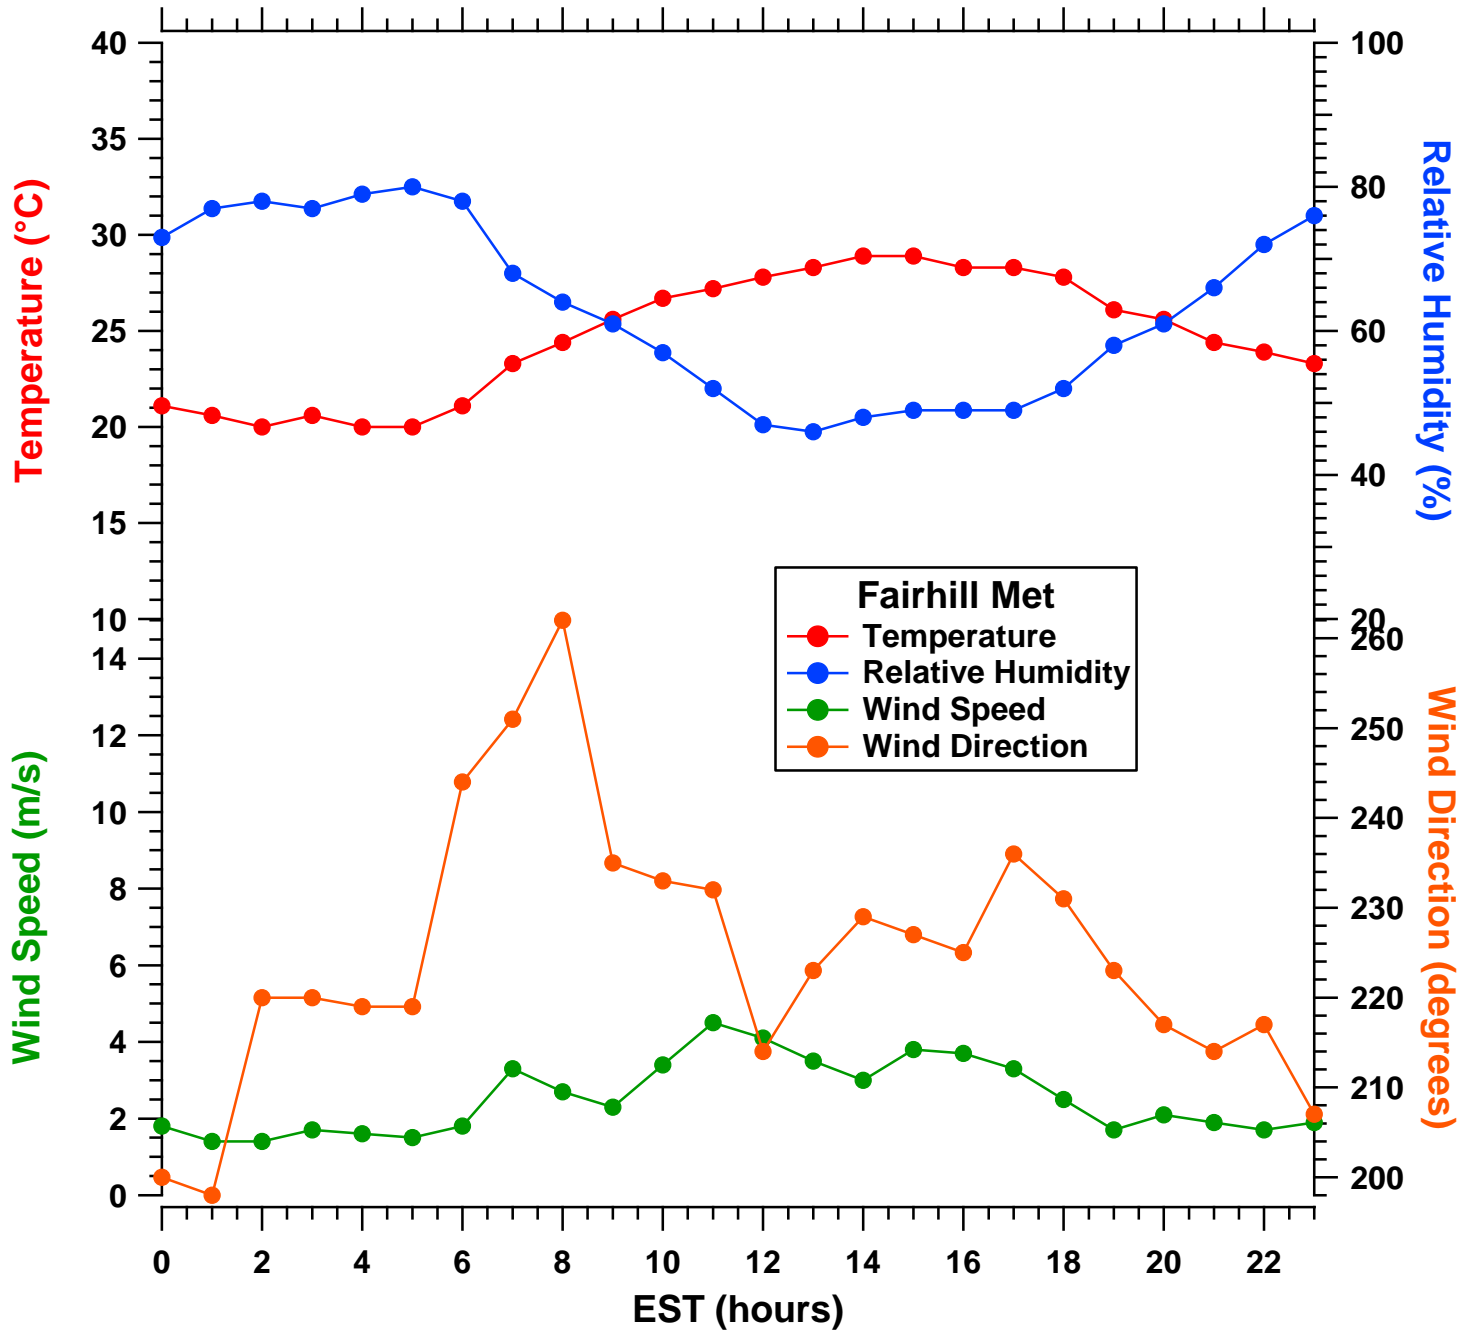

2011-07-17 MDE Ground Site Data Quick Look

All data are preliminary and subject to change