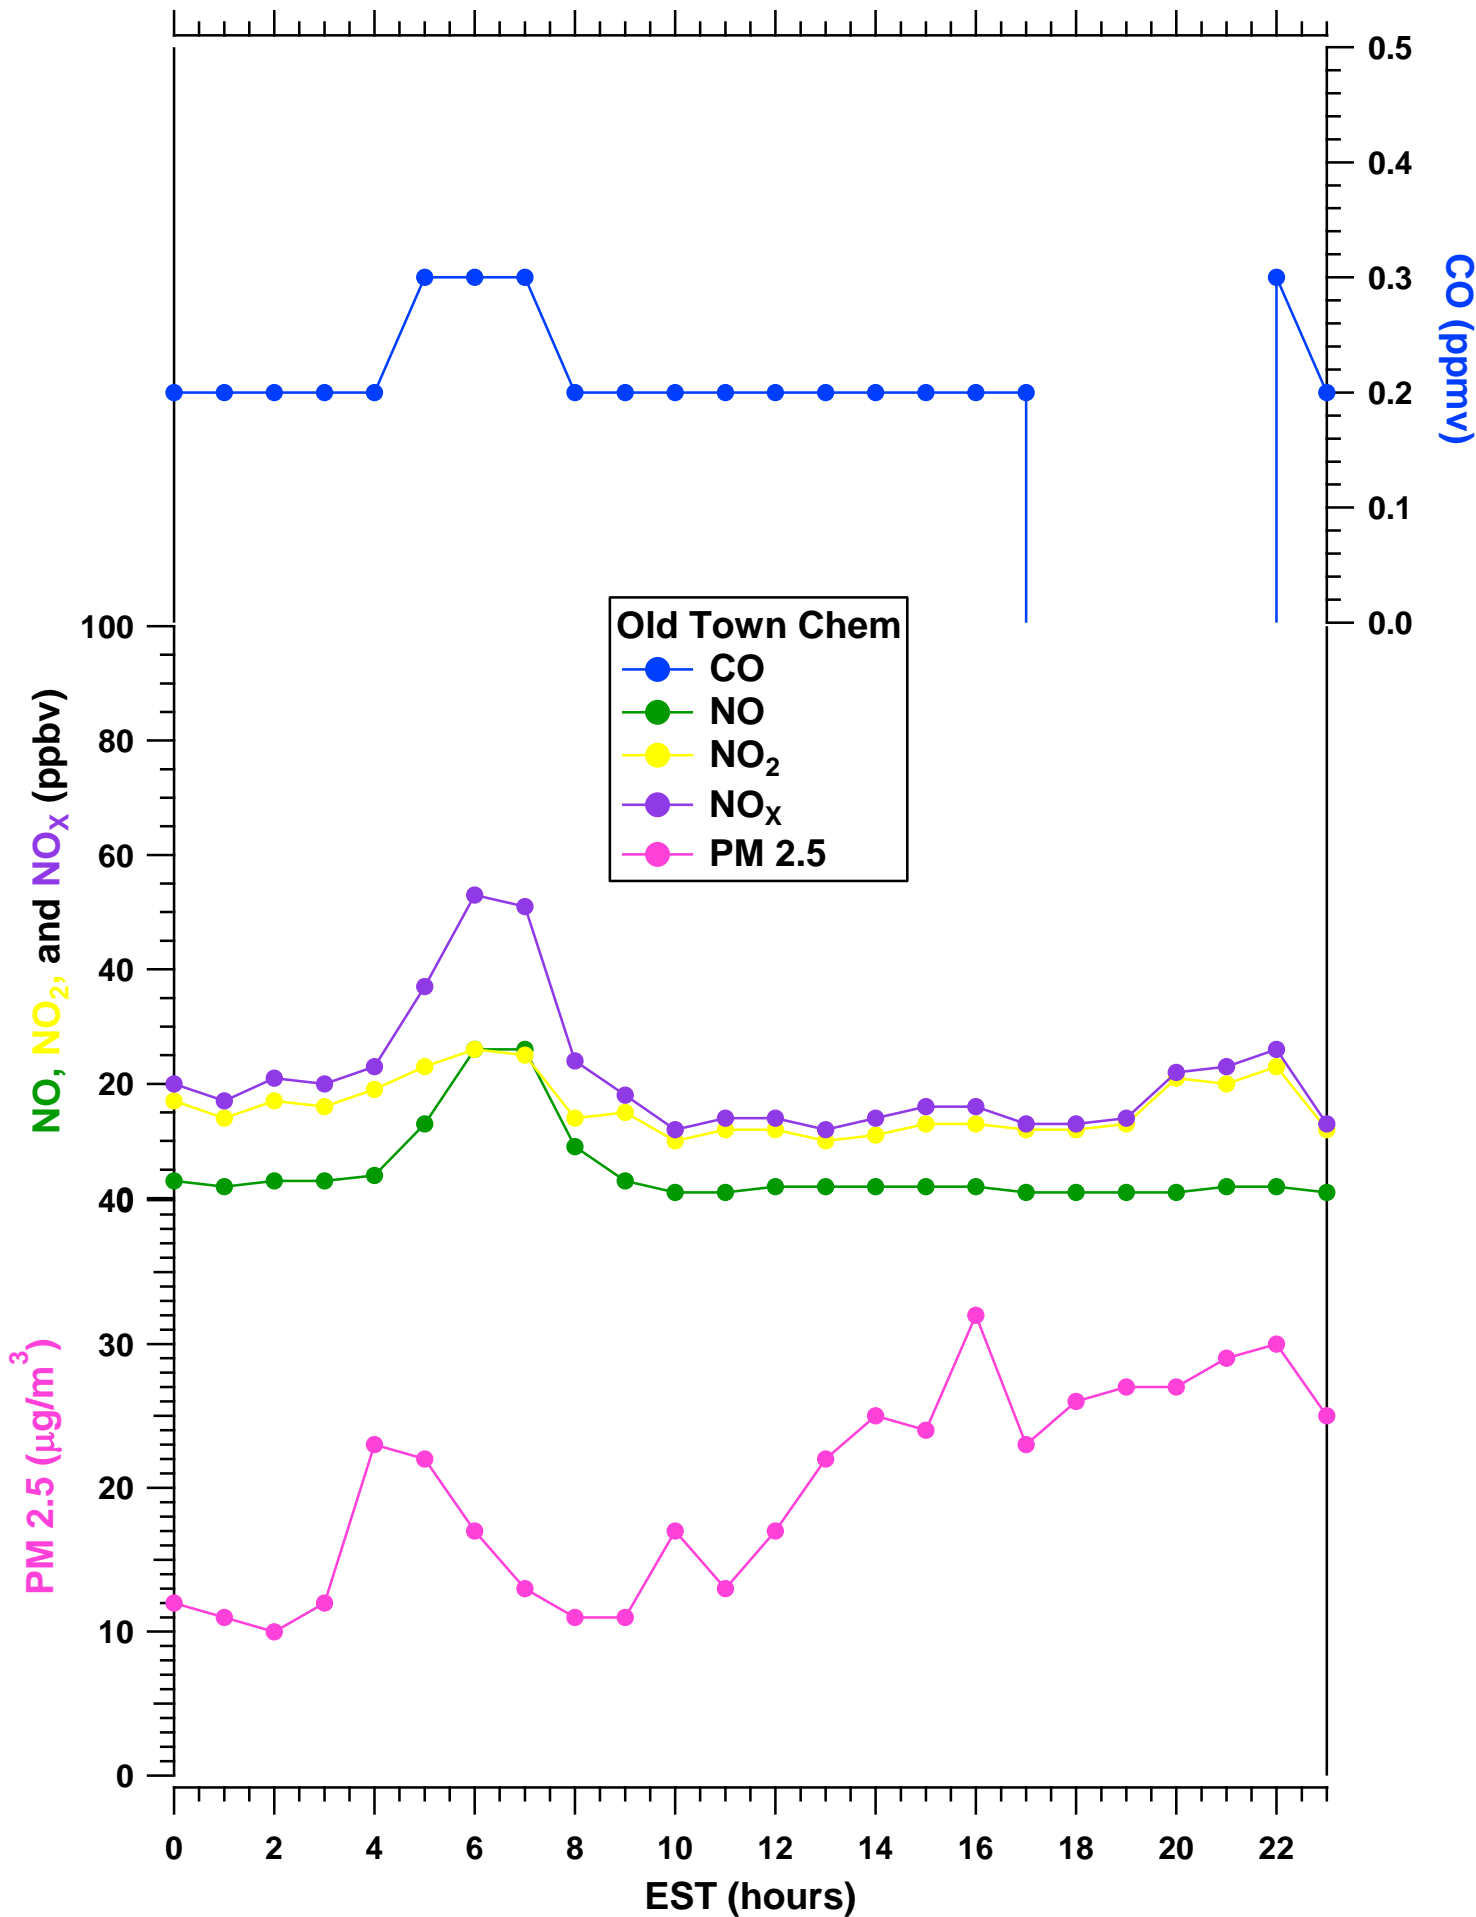

2011-07-18 MDE Ground Site Data Quick Look

All data are preliminary and subject to change

2011-07-18 MDE Ground Site Data Quick Look

All data are preliminary and subject to change

2011-07-18 MDE Ground Site Data Quick Look

All data are preliminary and subject to change

2011-07-18 MDE Ground Site Data Quick Look

All data are preliminary and subject to change

2011-07-18 MDE Ground Site Data Quick Look

All data are preliminary and subject to change