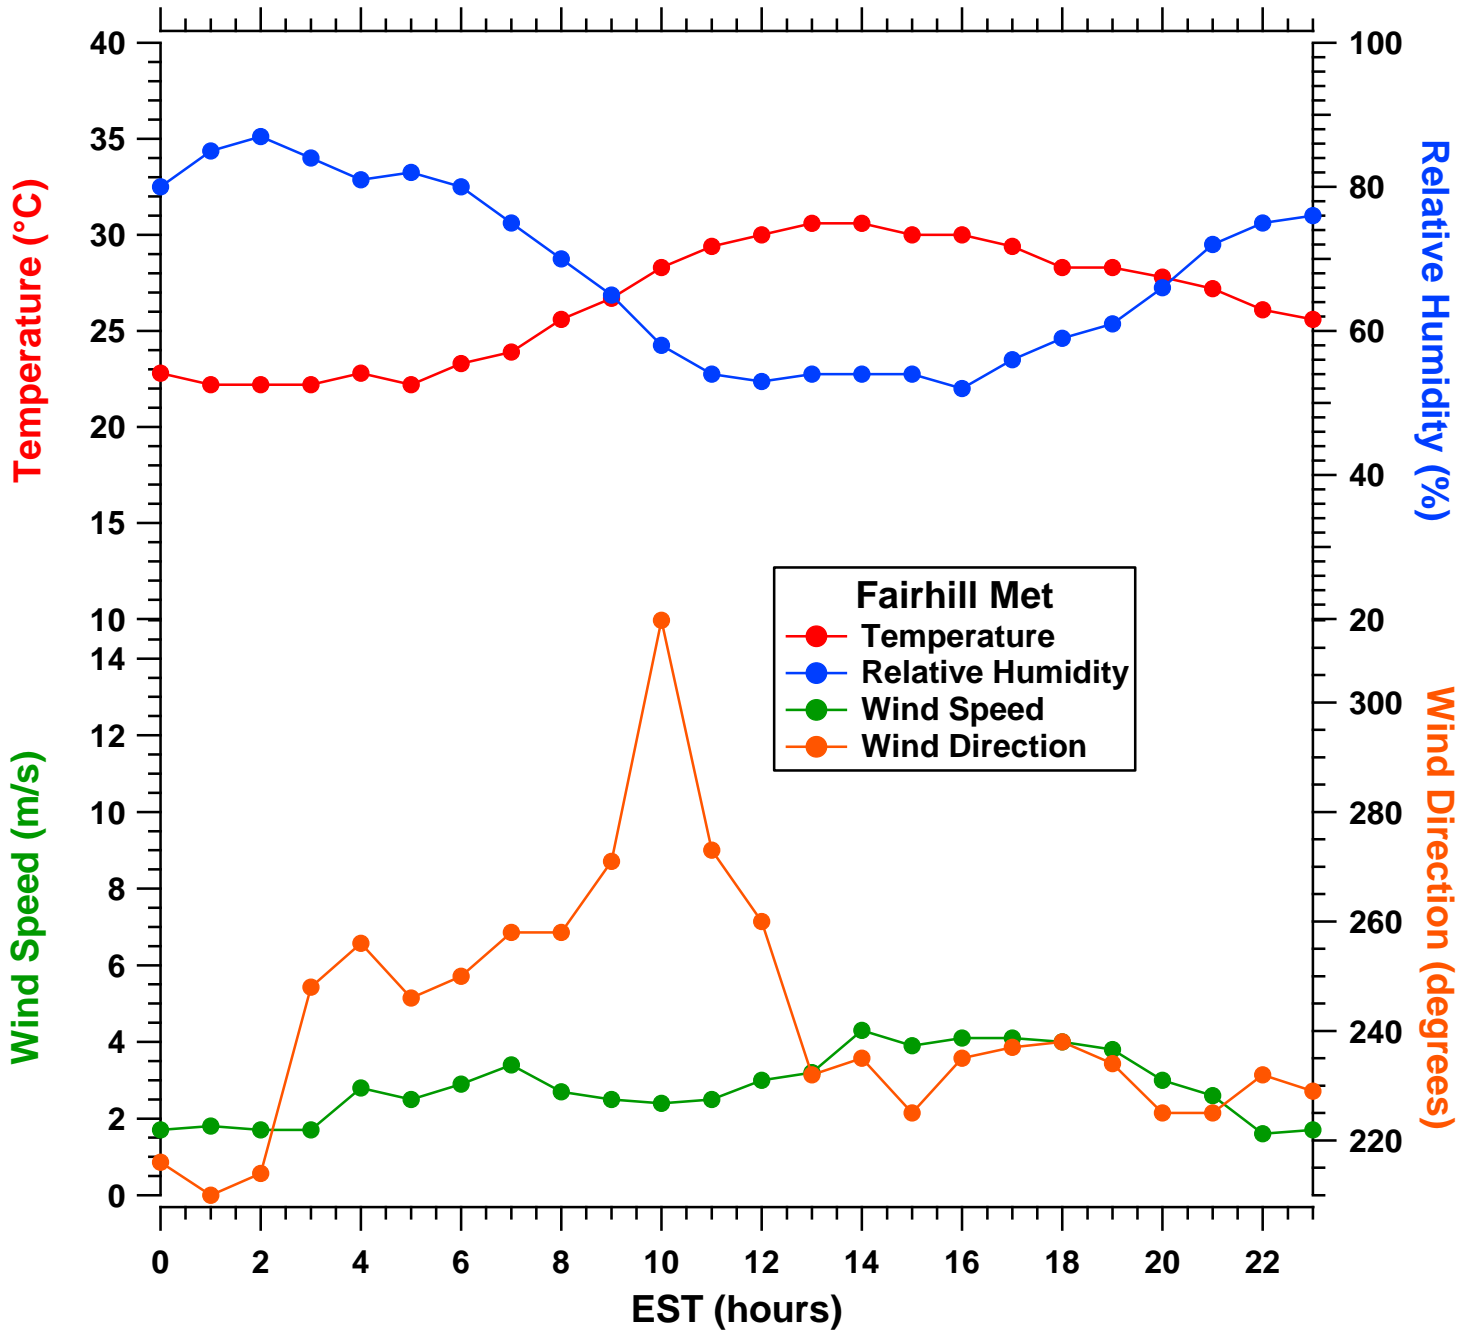

2011-07-18 MDE Ground Site Data Quick Look

All data are preliminary and subject to change