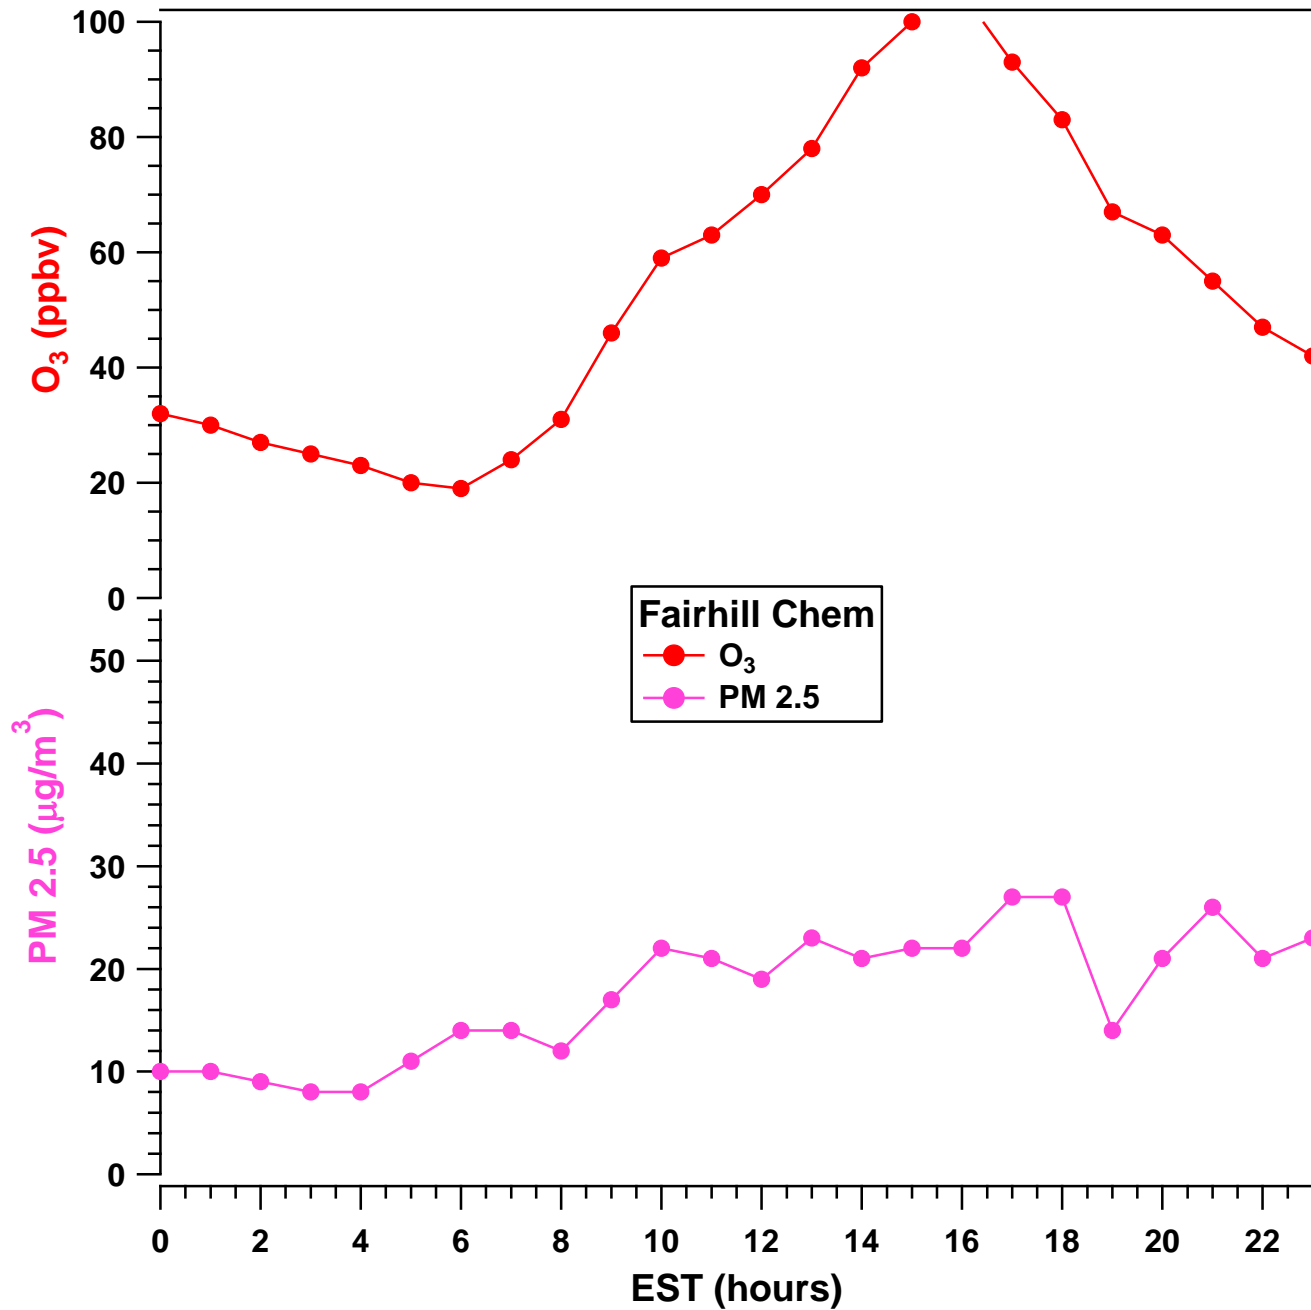

2011-07-18 MDE Ground Site Data Quick Look

All data are preliminary and subject to change

2011-07-18 MDE Ground Site Data Quick Look

All data are preliminary and subject to change

2011-07-18 MDE Ground Site Data Quick Look