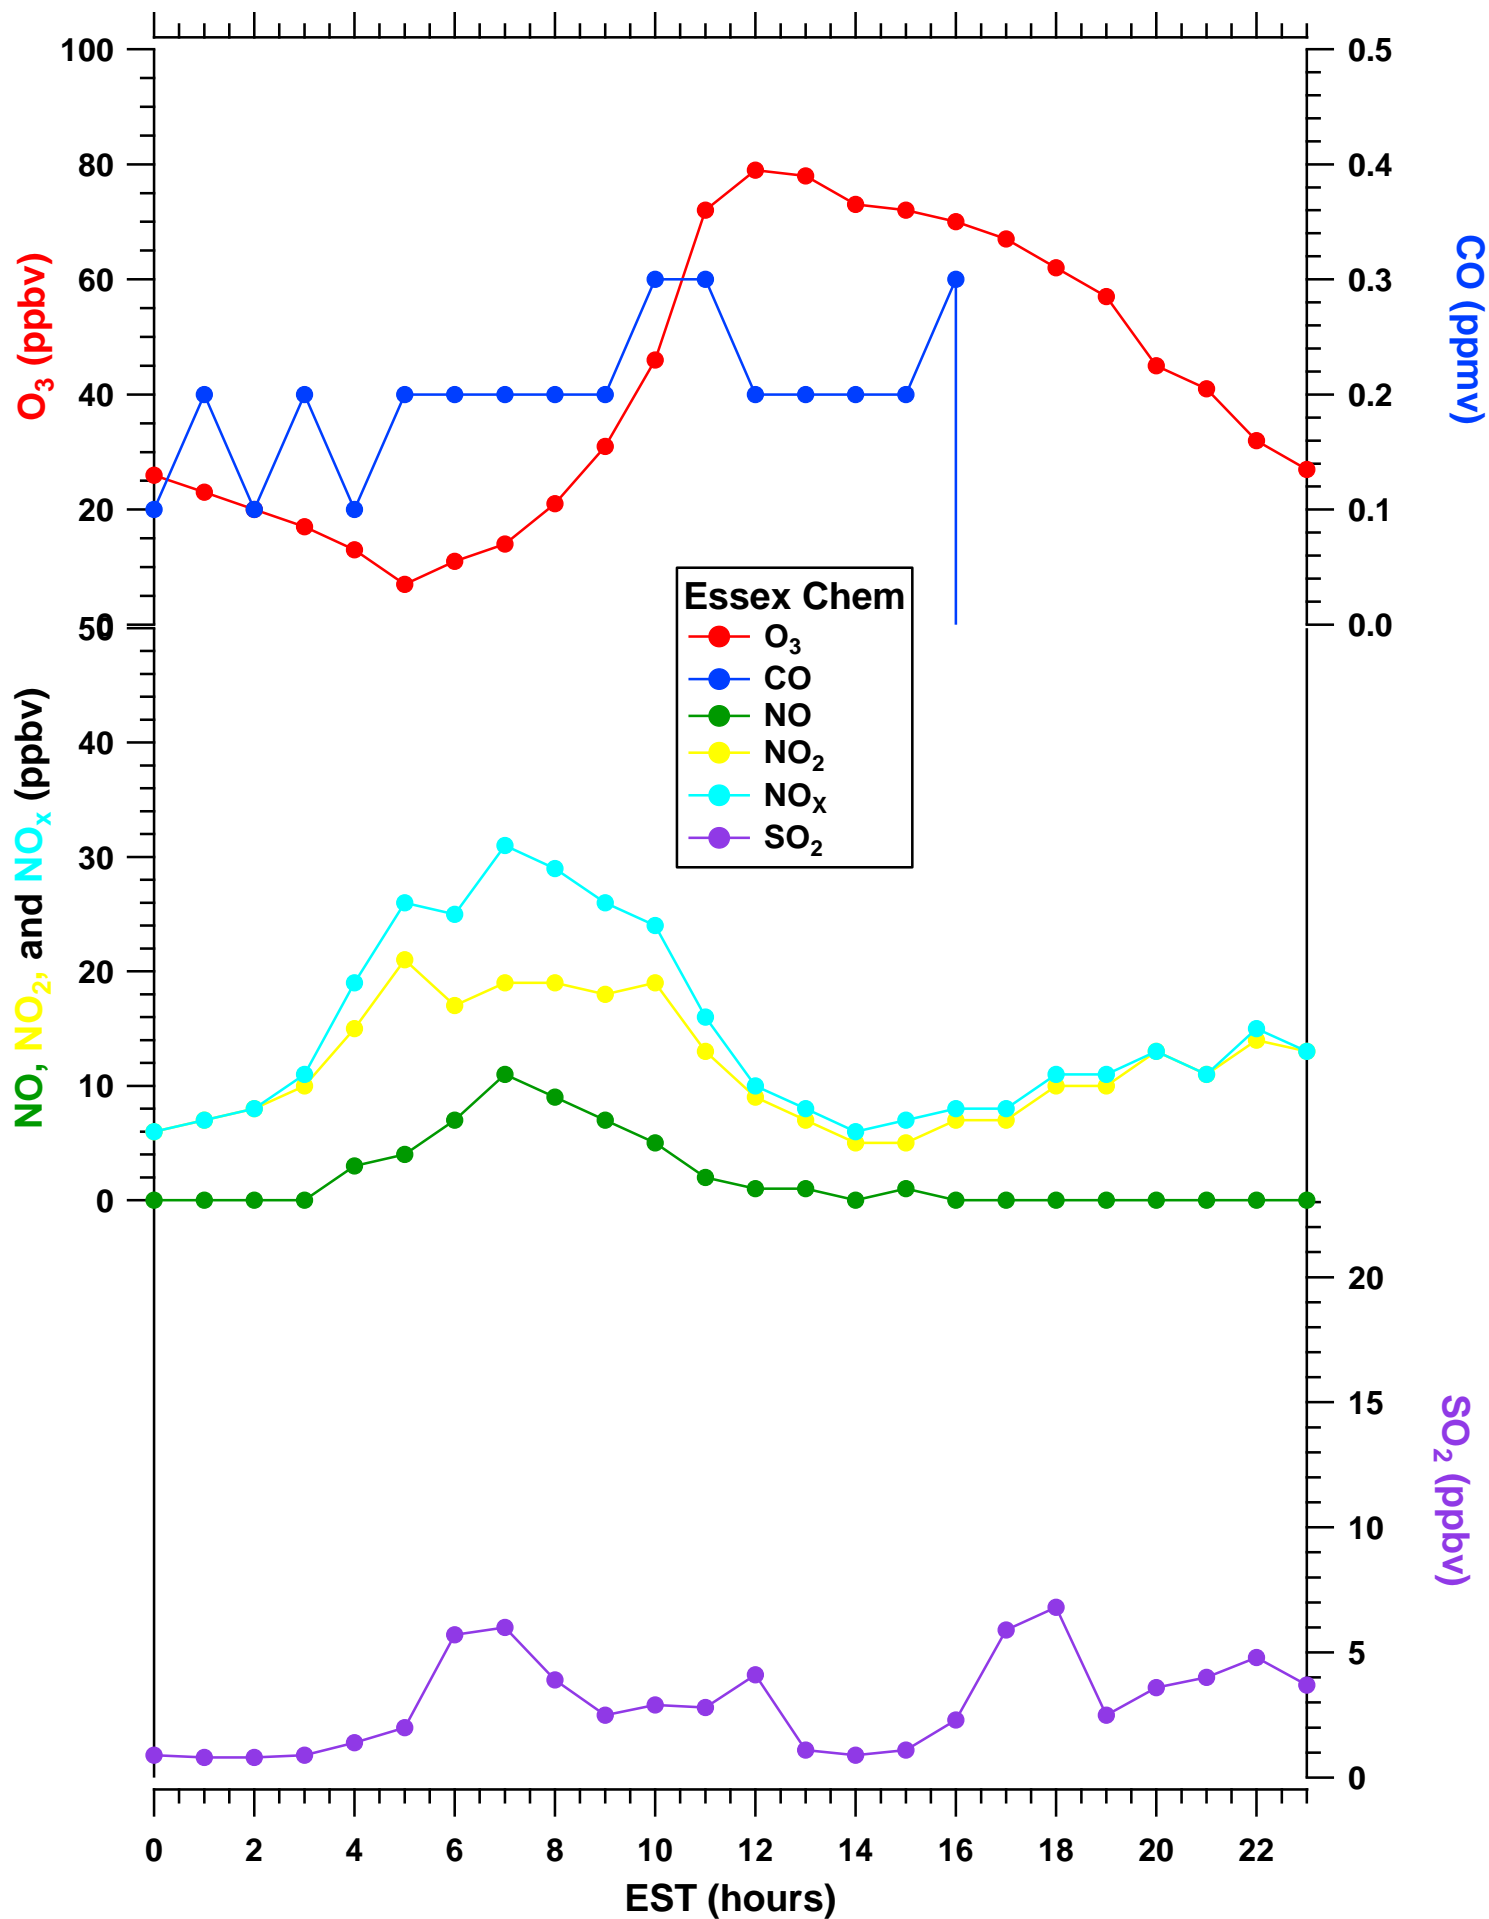

2011-07-18 MDE Ground Site Data Quick Look

All data are preliminary and subject to change

2011-07-18 MDE Ground Site Data Quick Look

All data are preliminary and subject to change

2011-07-18 MDE Ground Site Data Quick Look

All data are preliminary and subject to change

2011-07-18 MDE Ground Site Data Quick Look

All data are preliminary and subject to change

2011-07-18 MDE Ground Site Data Quick Look

All data are preliminary and subject to change