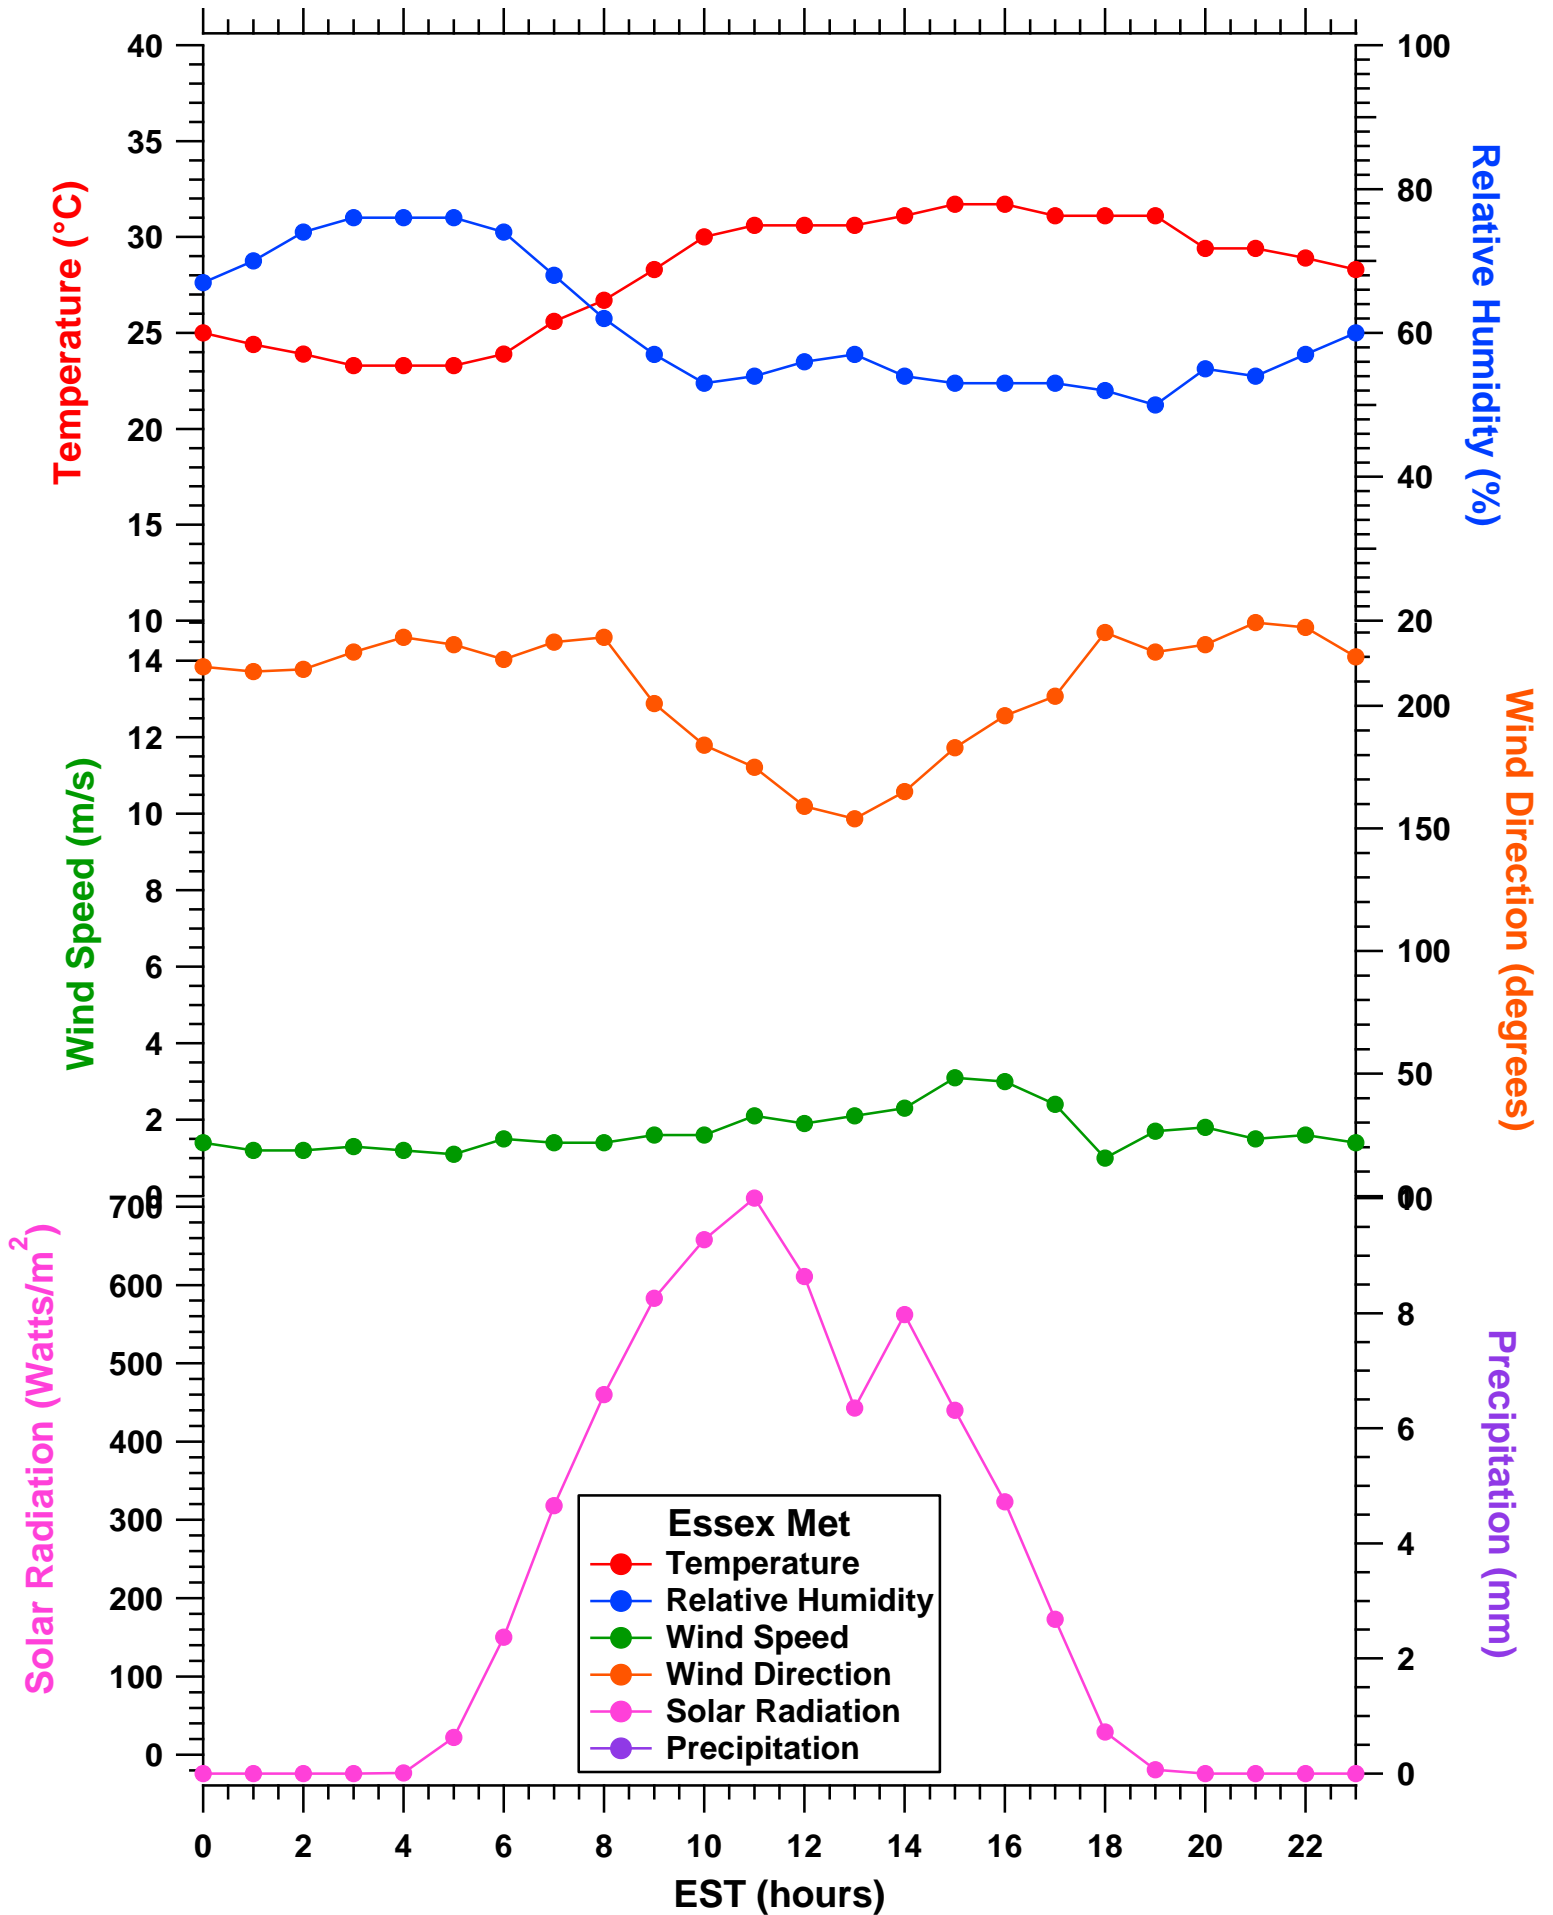

2011-07-18 MDE Ground Site Data Quick Look

All data are preliminary and subject to change

2011-07-18 MDE Ground Site Data Quick Look

All data are preliminary and subject to change

2011-07-18 MDE Ground Site Data Quick Look

All data are preliminary and subject to change

2011-07-18 MDE Ground Site Data Quick Look

All data are preliminary and subject to change

2011-07-18 MDE Ground Site Data Quick Look

All data are preliminary and subject to change