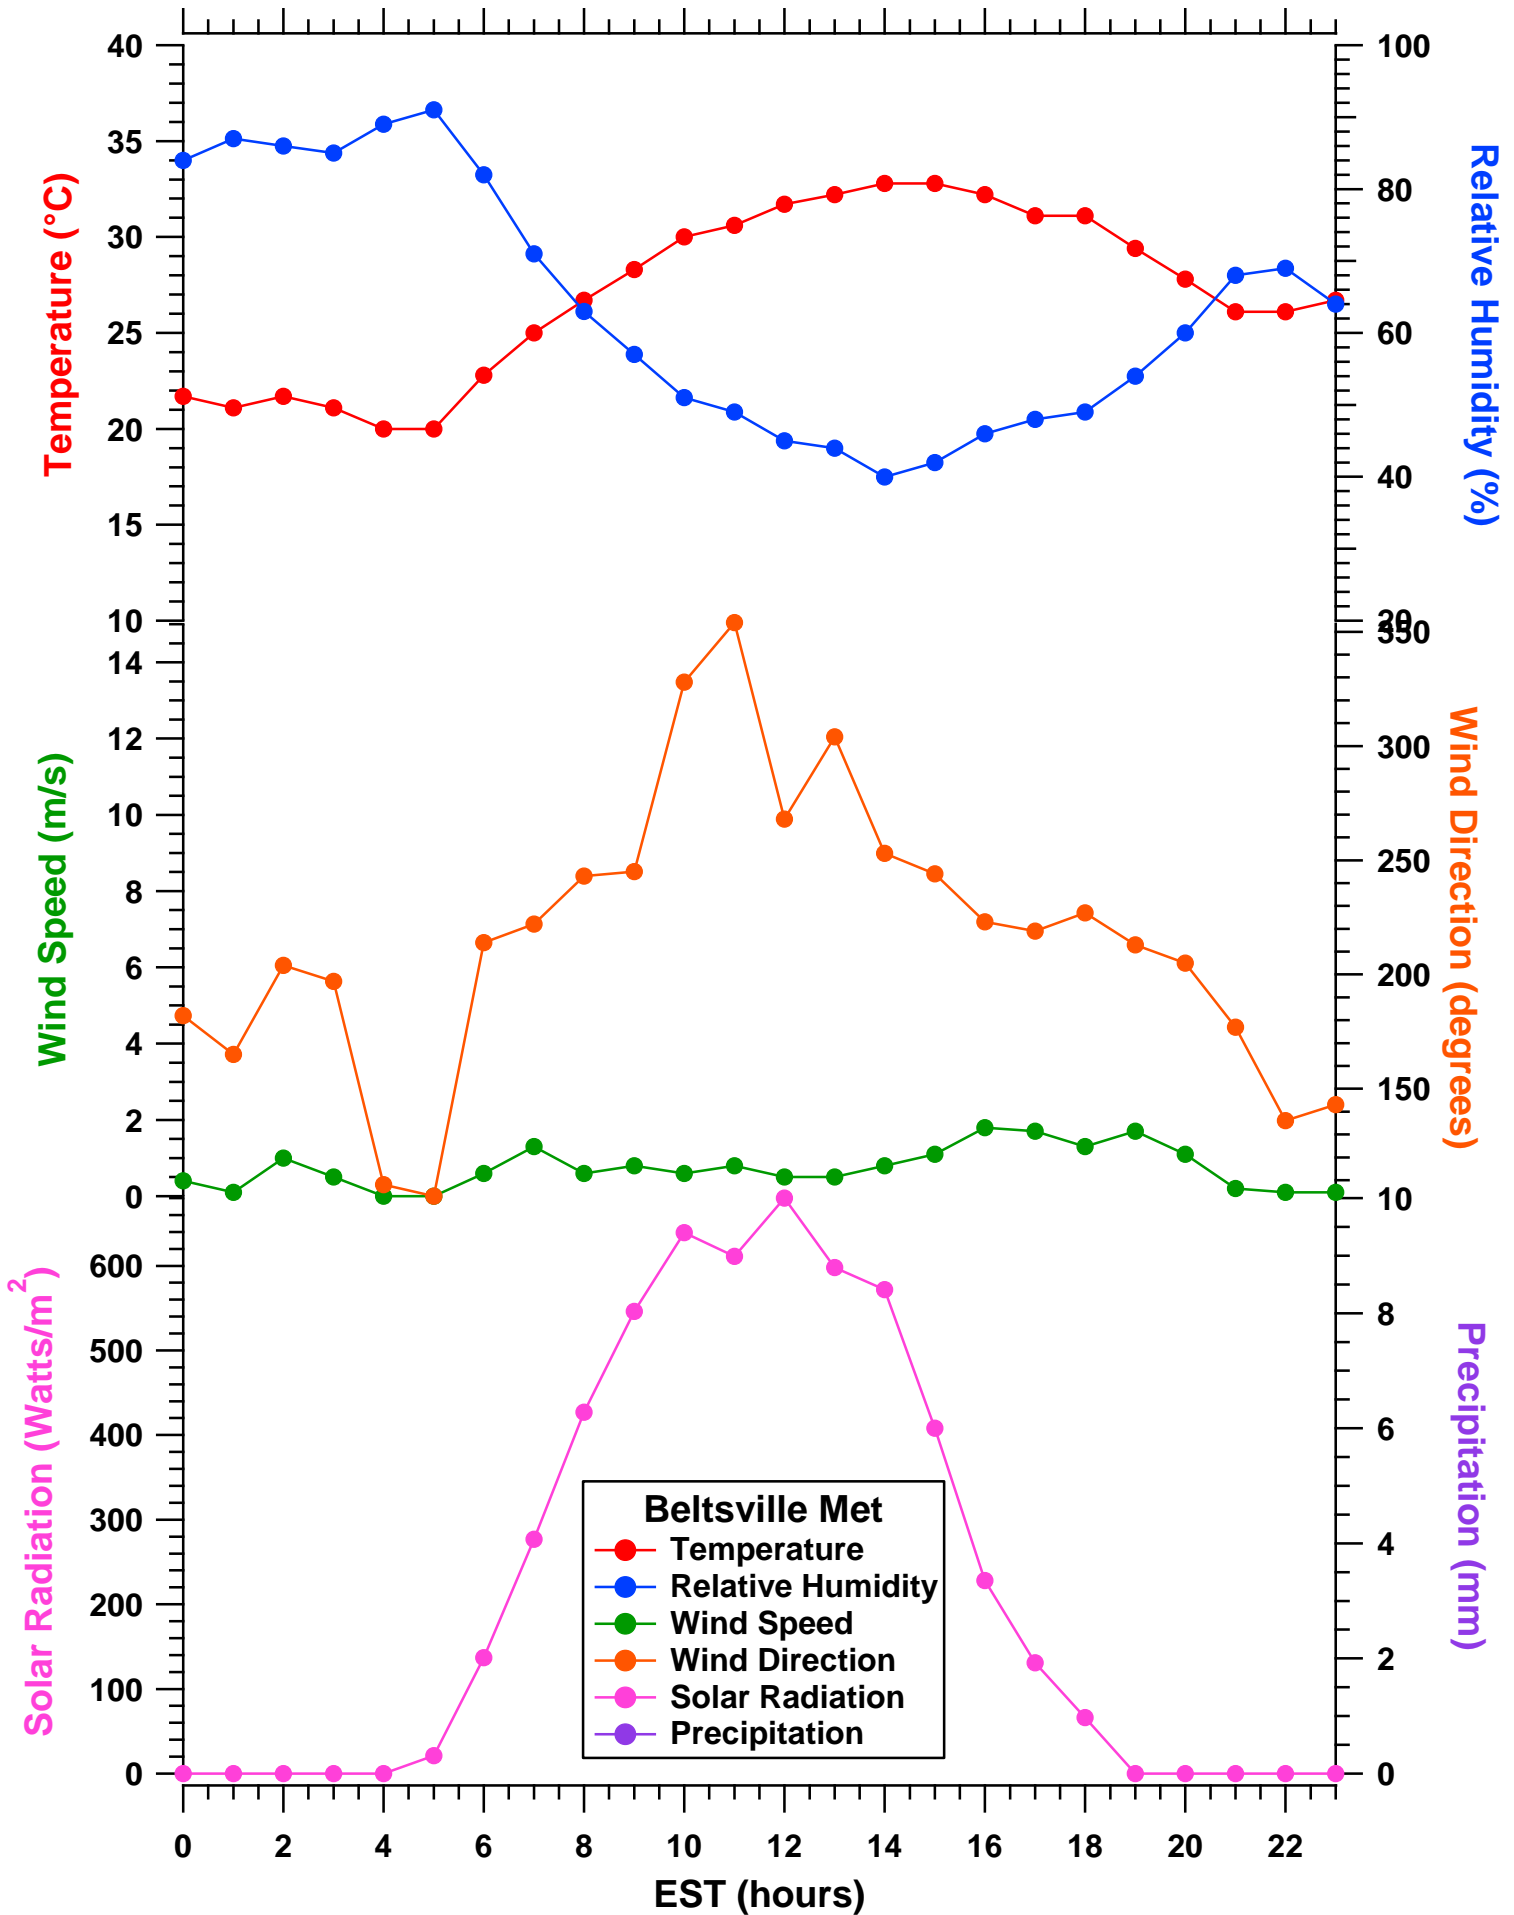

2011-07-18 MDE Ground Site Data Quick Look

All data are preliminary and subject to change