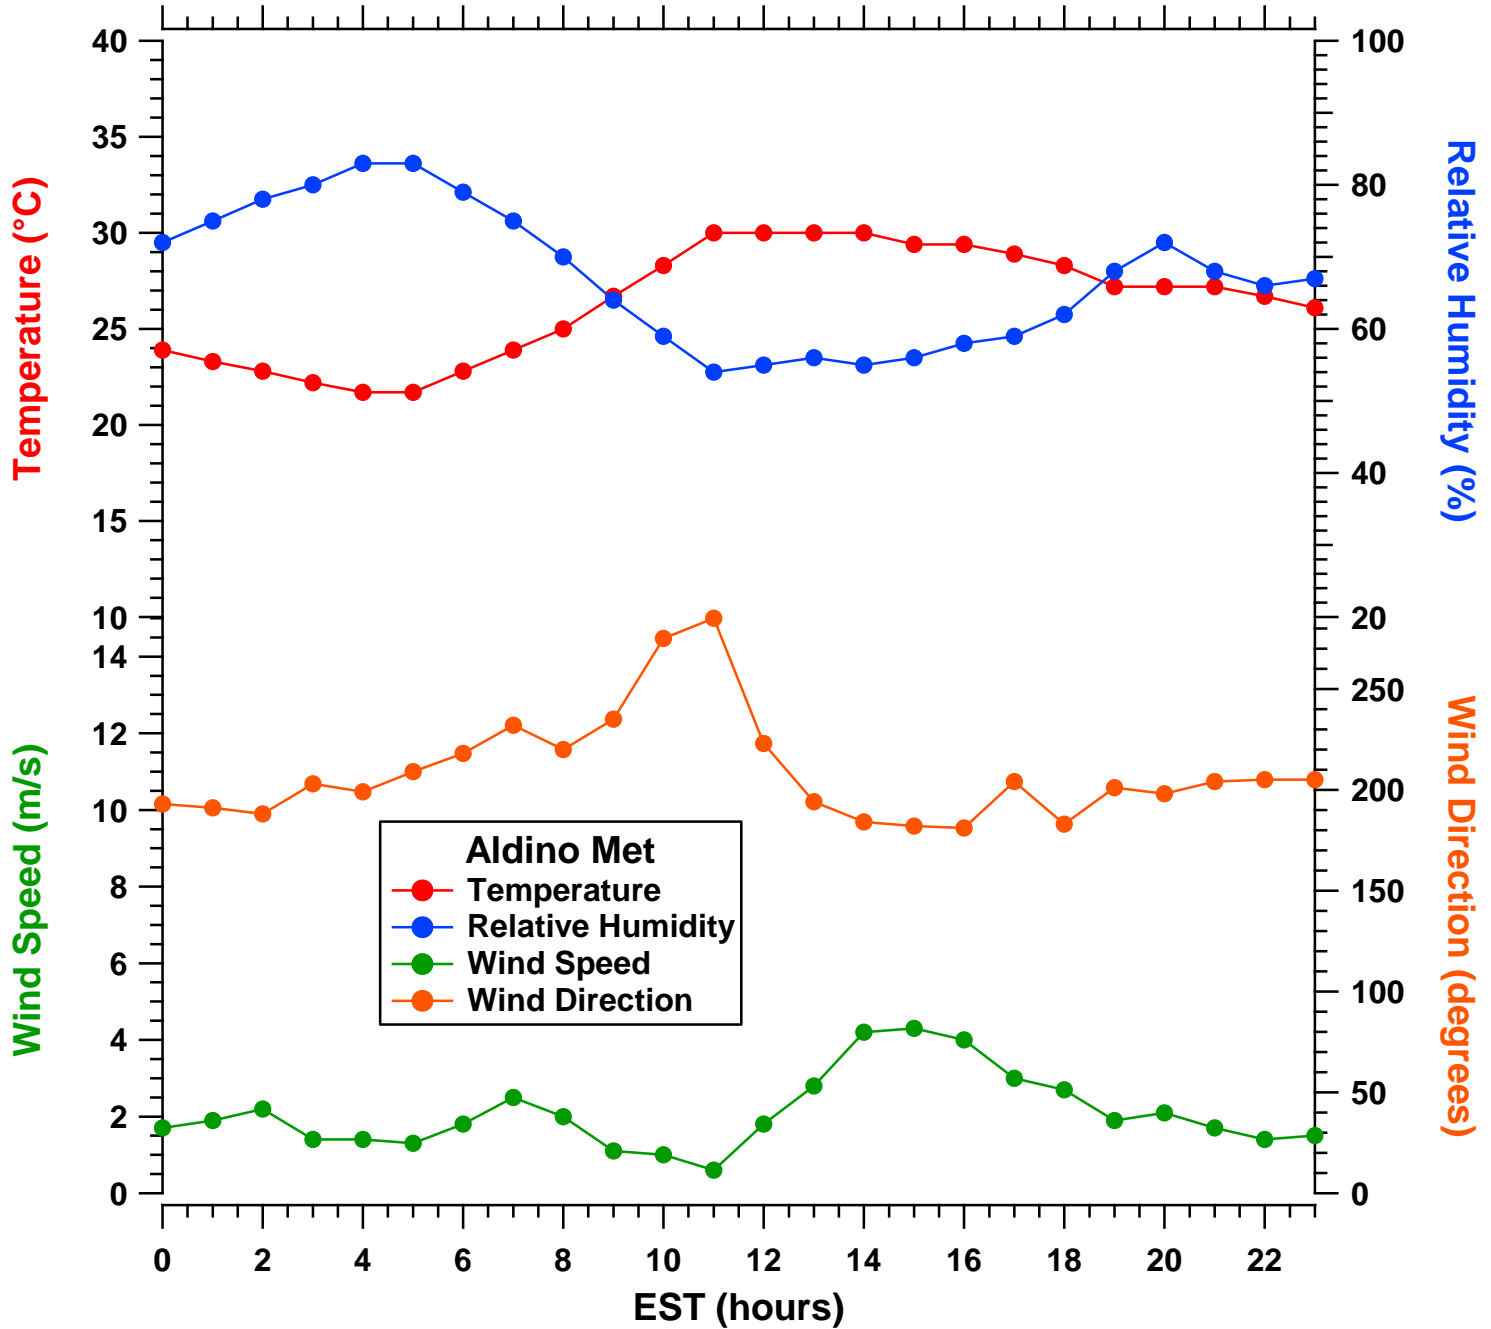

2011-07-18 MDE Ground Site Data Quick Look

All data are preliminary and subject to change

2011-07-18 MDE Ground Site Data Quick Look

All data are preliminary and subject to change

2011-07-18 MDE Ground Site Data Quick Look