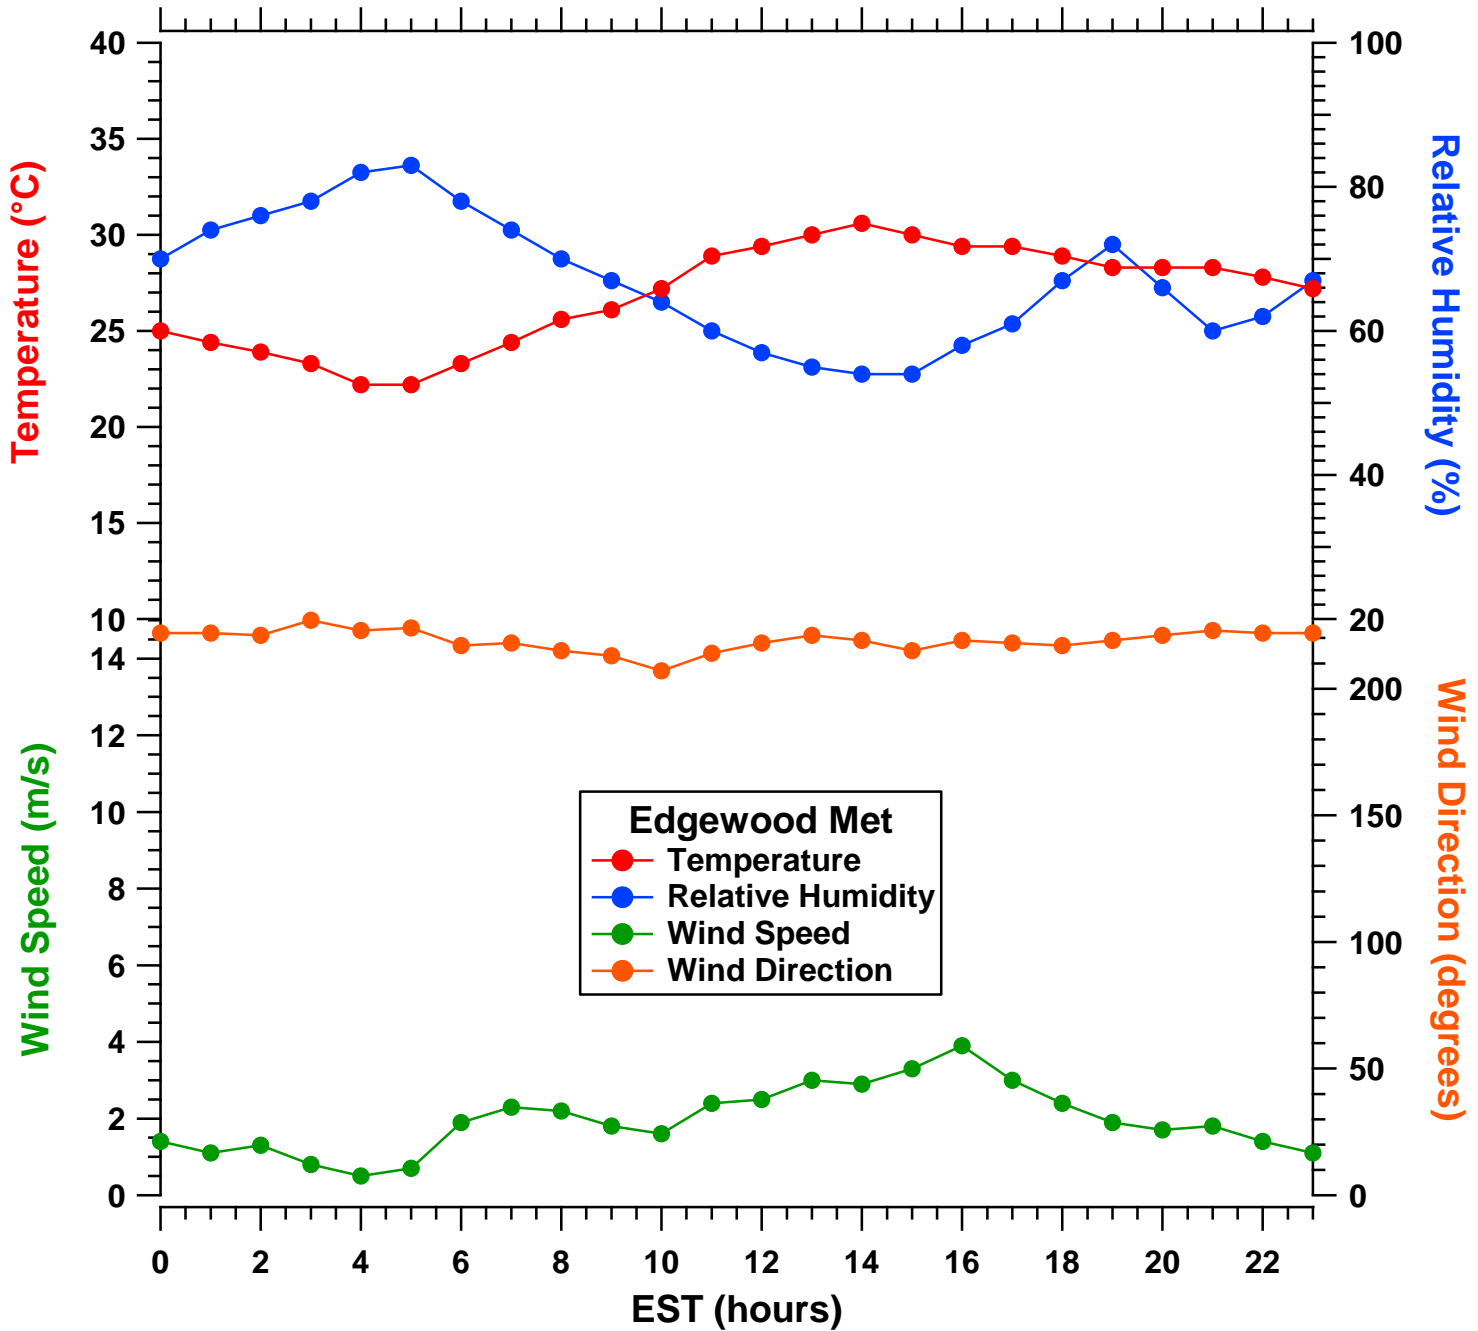

2011-07-18 MDE Ground Site Data Quick Look

All data are preliminary and subject to change

2011-07-18 MDE Ground Site Data Quick Look

All data are preliminary and subject to change

2011-07-18 MDE Ground Site Data Quick Look