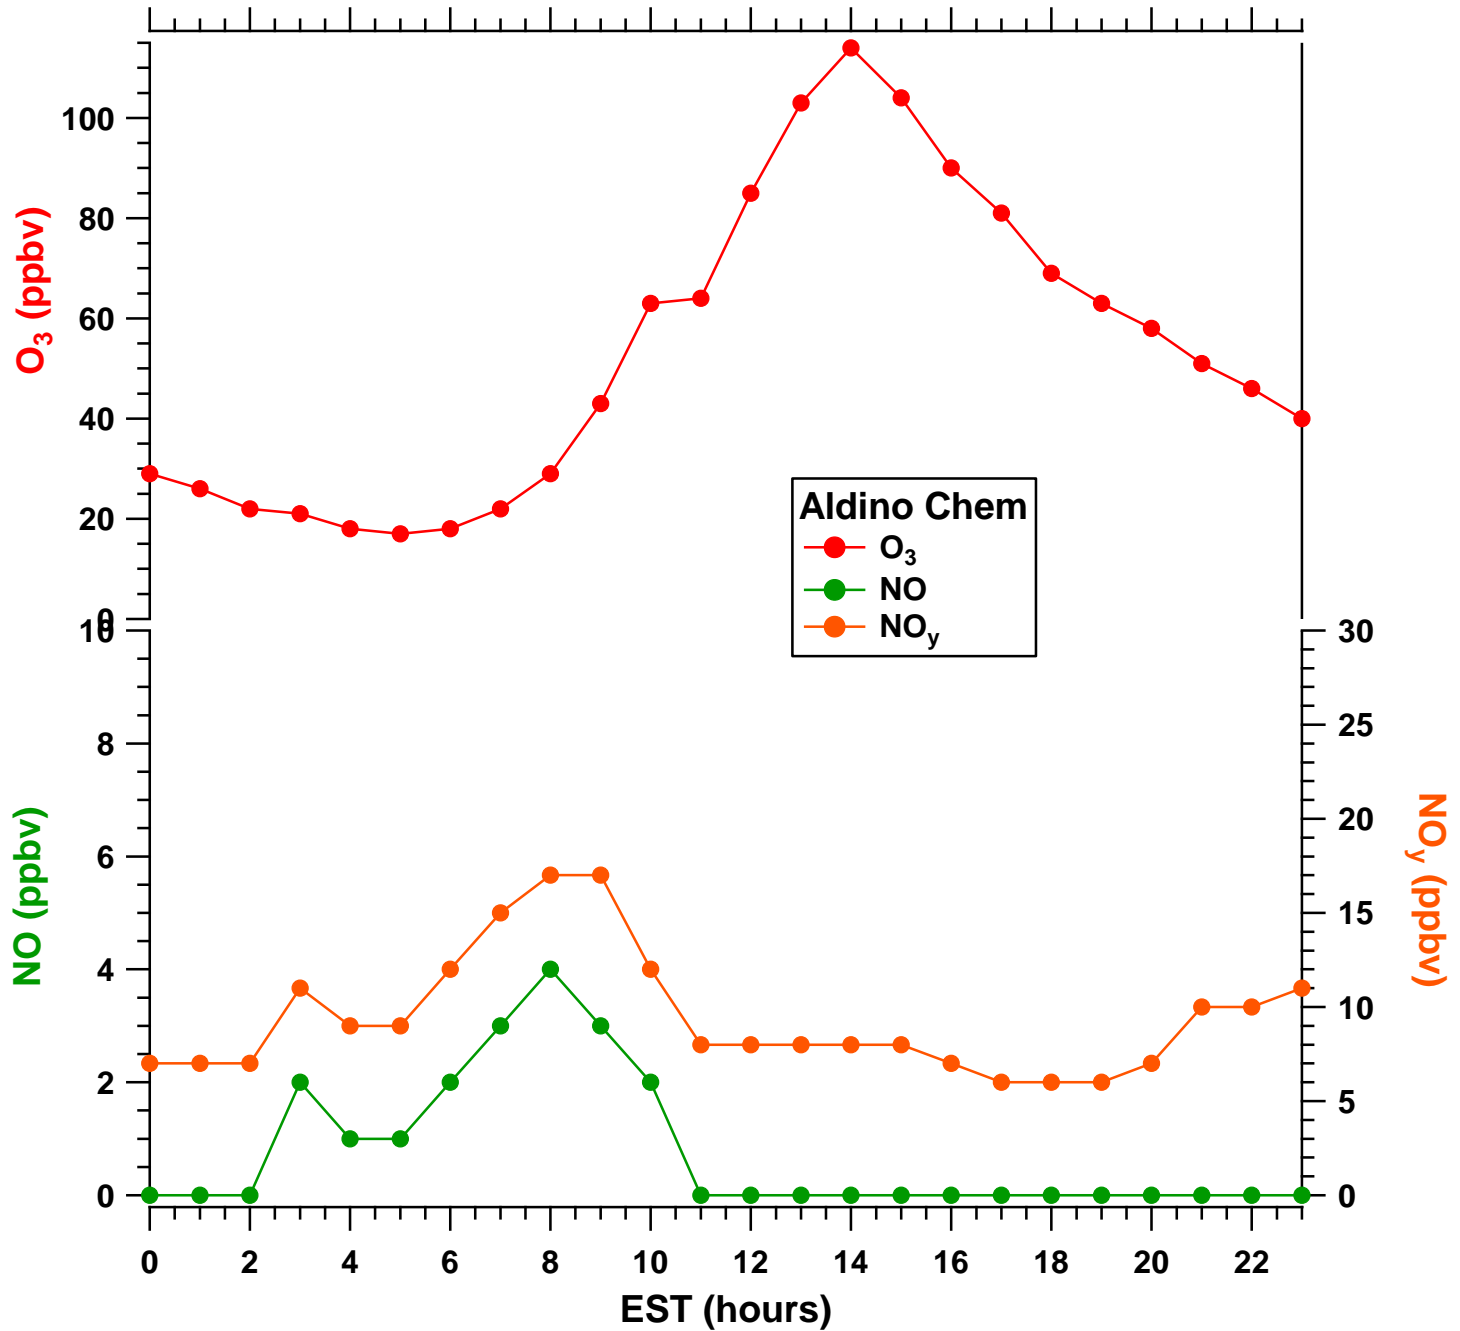

2011-07-18 MDE Ground Site Data Quick Look

All data are preliminary and subject to change

2011-07-18 MDE Ground Site Data Quick Look

All data are preliminary and subject to change

2011-07-18 MDE Ground Site Data Quick Look

All data are preliminary and subject to change

2011-07-18 MDE Ground Site Data Quick Look

All data are preliminary and subject to change

2011-07-18 MDE Ground Site Data Quick Look

All data are preliminary and subject to change