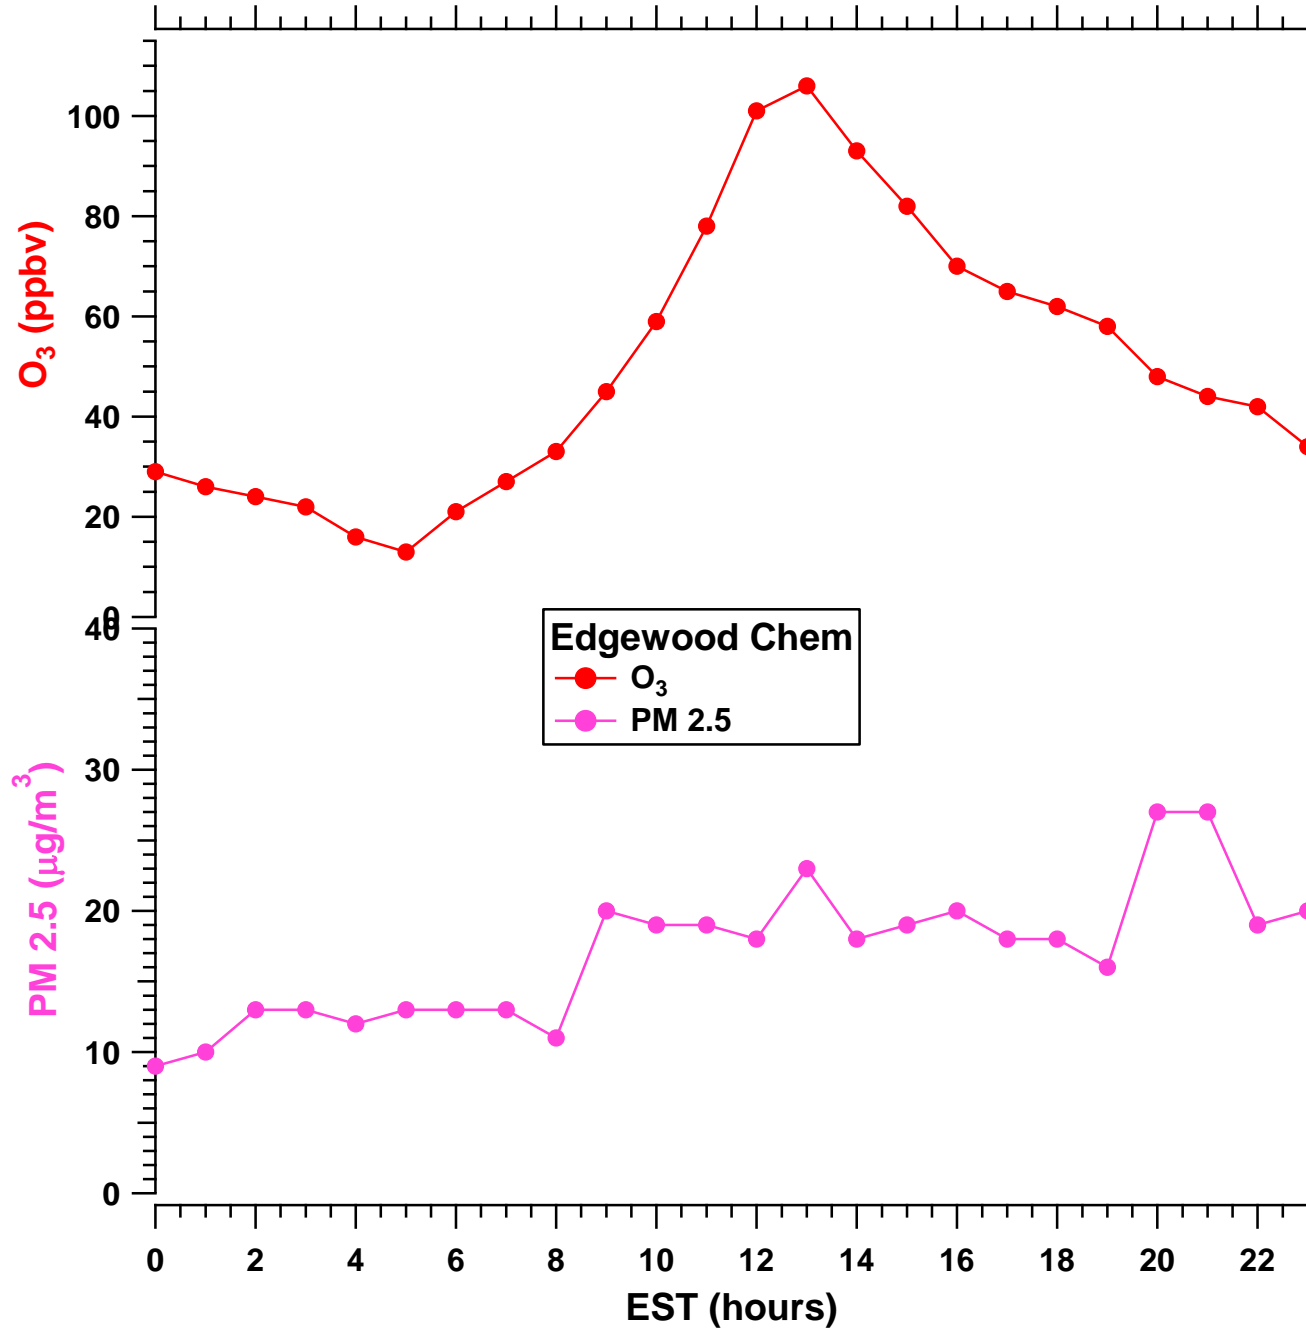

2011-07-18 MDE Ground Site Data Quick Look

All data are preliminary and subject to change

2011-07-18 MDE Ground Site Data Quick Look

All data are preliminary and subject to change

2011-07-18 MDE Ground Site Data Quick Look

All data are preliminary and subject to change

2011-07-18 MDE Ground Site Data Quick Look

All data are preliminary and subject to change

2011-07-18 MDE Ground Site Data Quick Look

All data are preliminary and subject to change