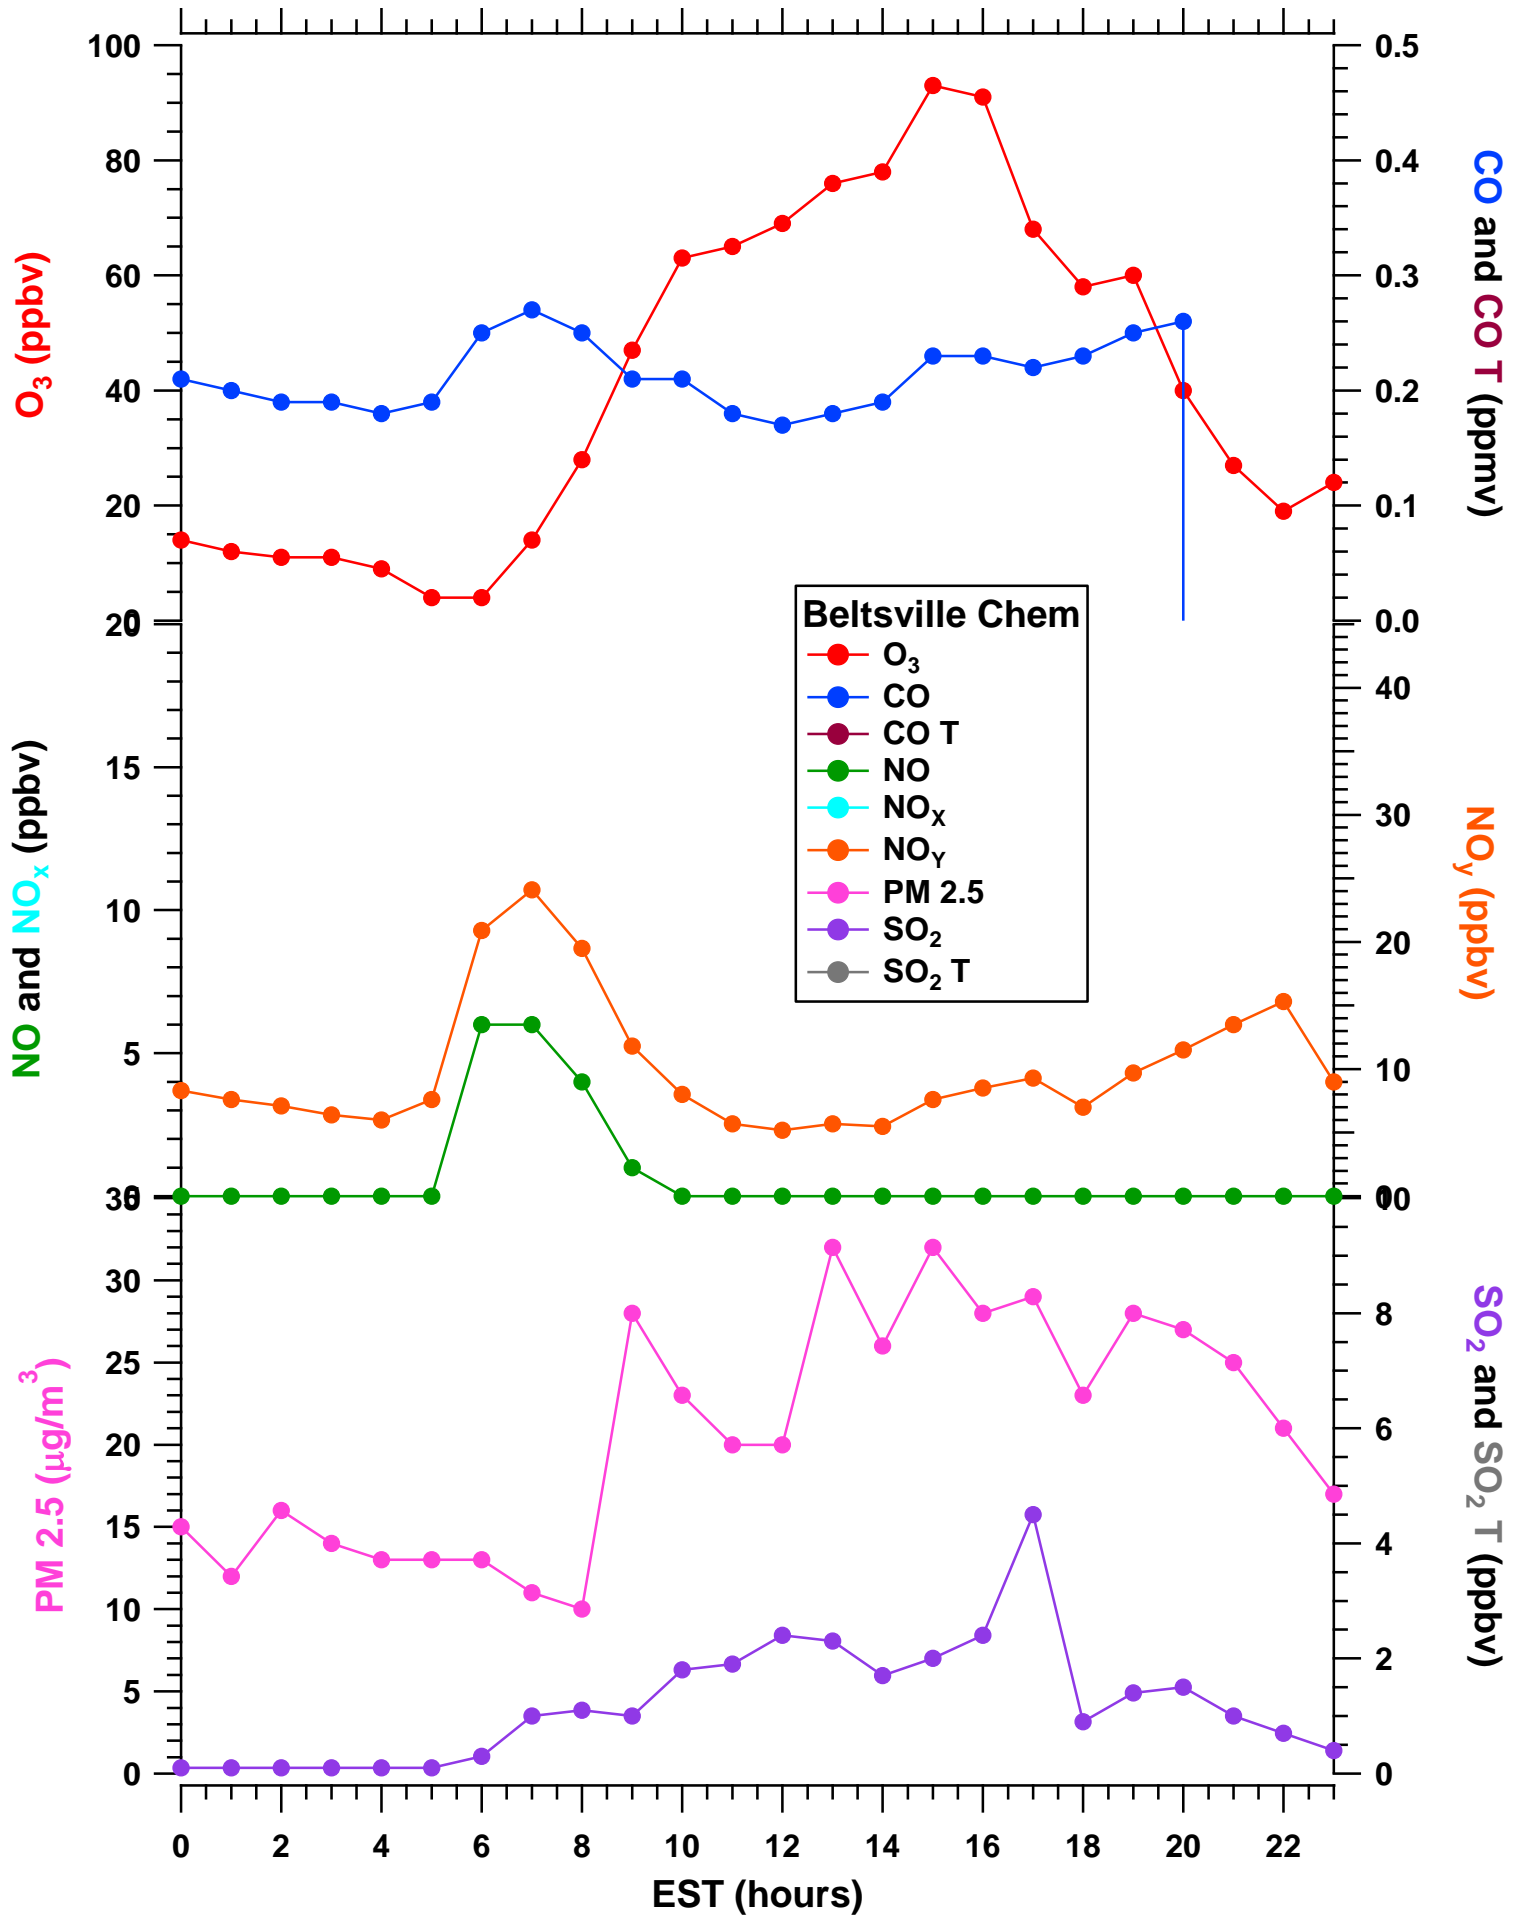

2011-07-18 MDE Ground Site Data Quick Look

All data are preliminary and subject to change

2011-07-18 MDE Ground Site Data Quick Look

All data are preliminary and subject to change

2011-07-18 MDE Ground Site Data Quick Look

All data are preliminary and subject to change

2011-07-18 MDE Ground Site Data Quick Look

All data are preliminary and subject to change

2011-07-18 MDE Ground Site Data Quick Look

All data are preliminary and subject to change