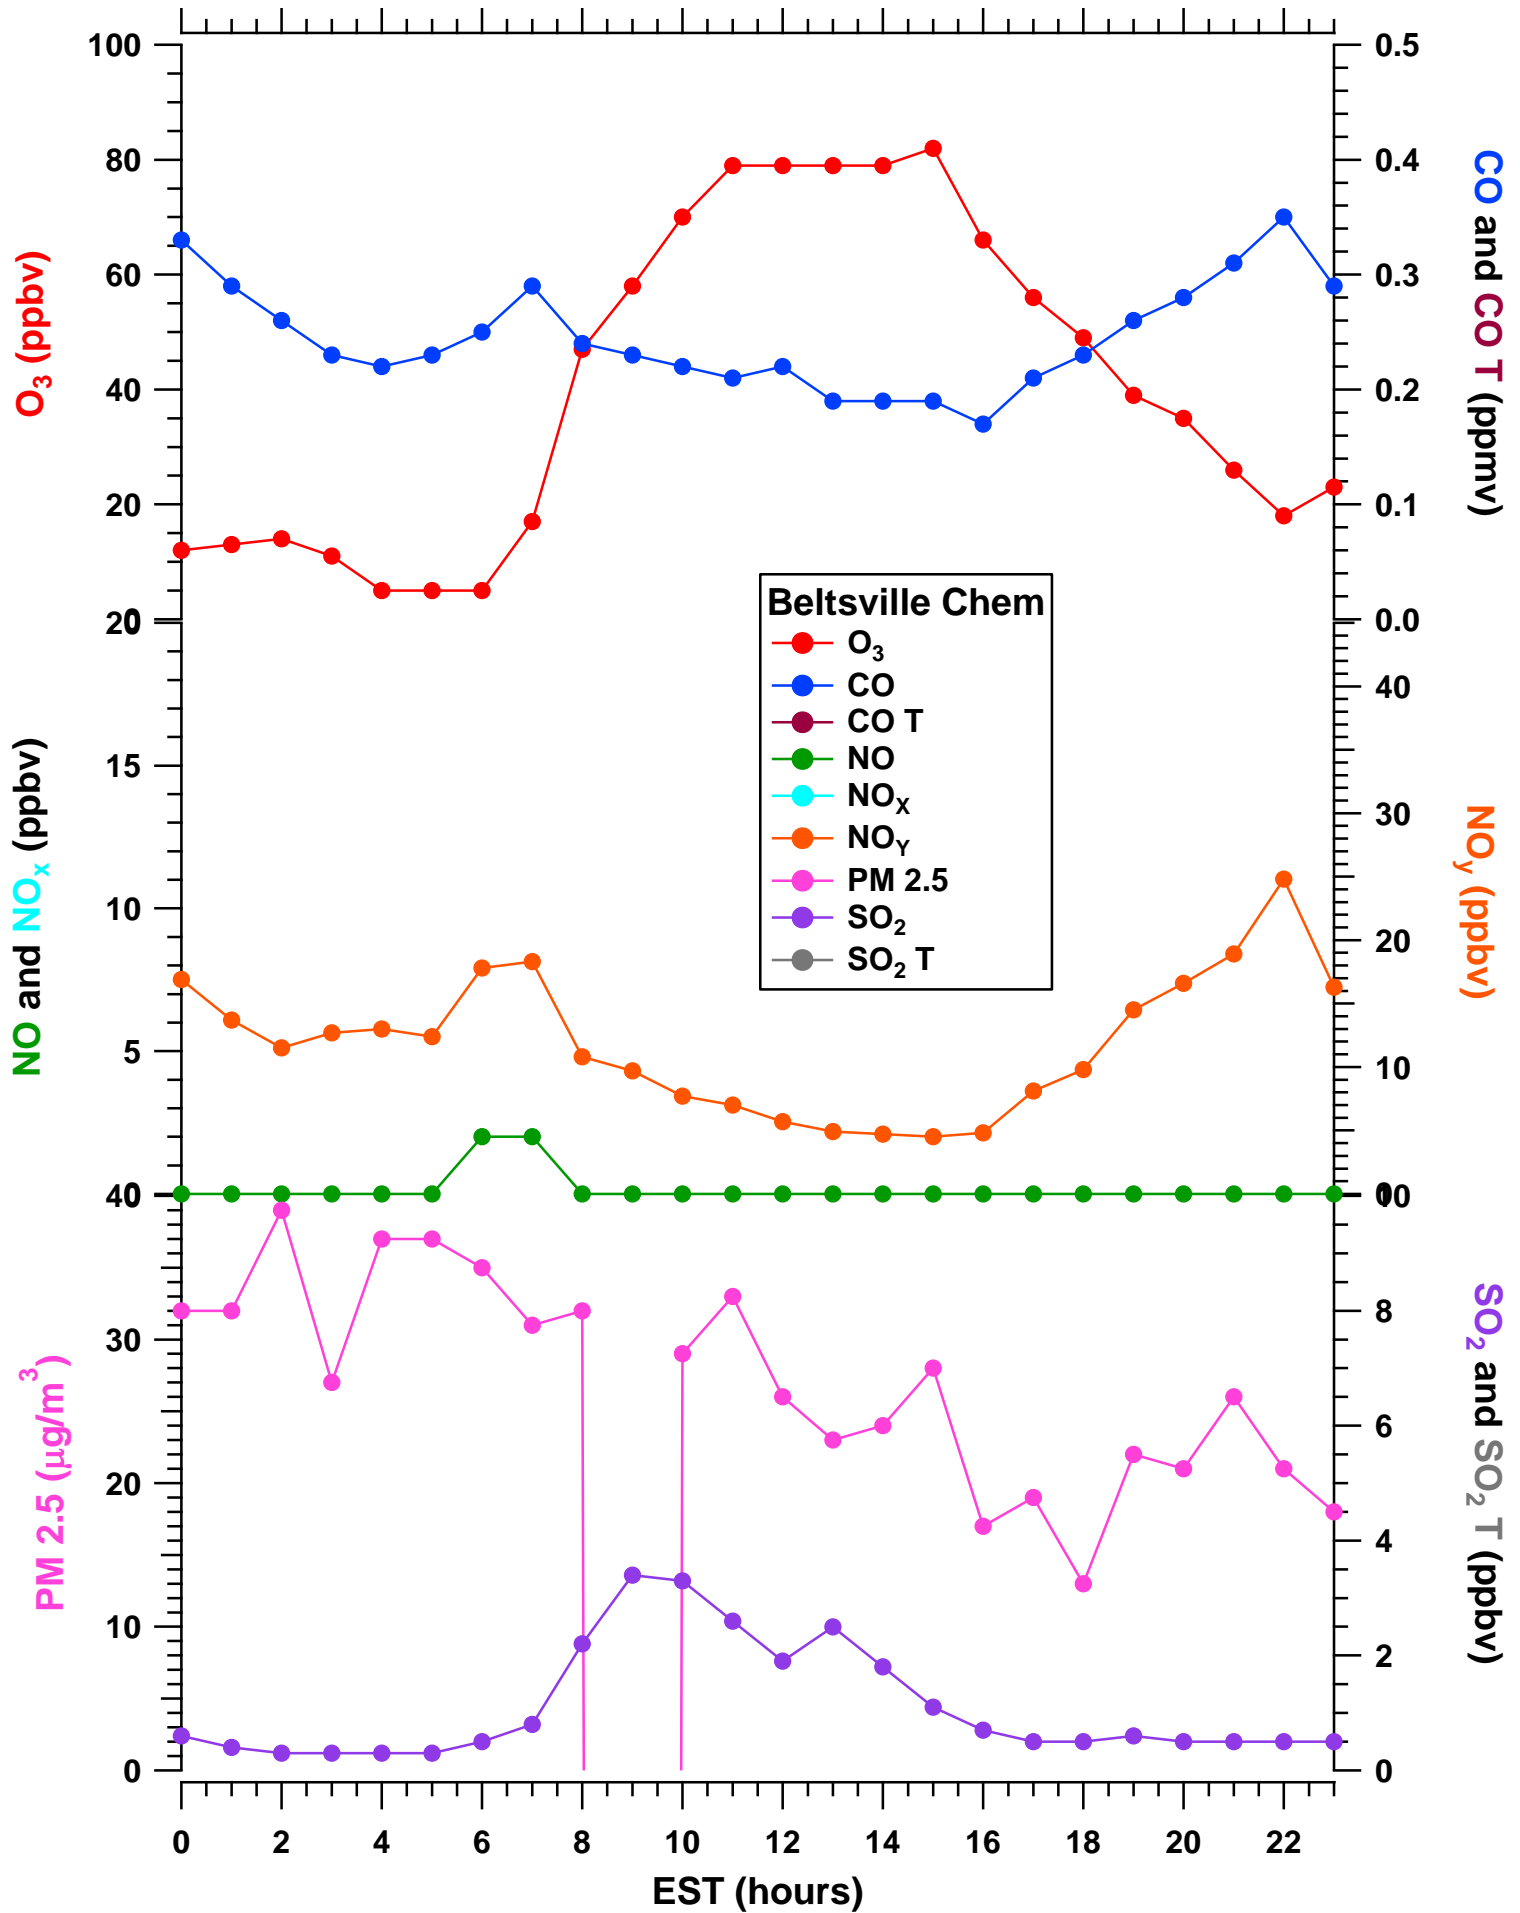

2011-07-22 MDE Ground Site Data Quick Look

All data are preliminary and subject to change