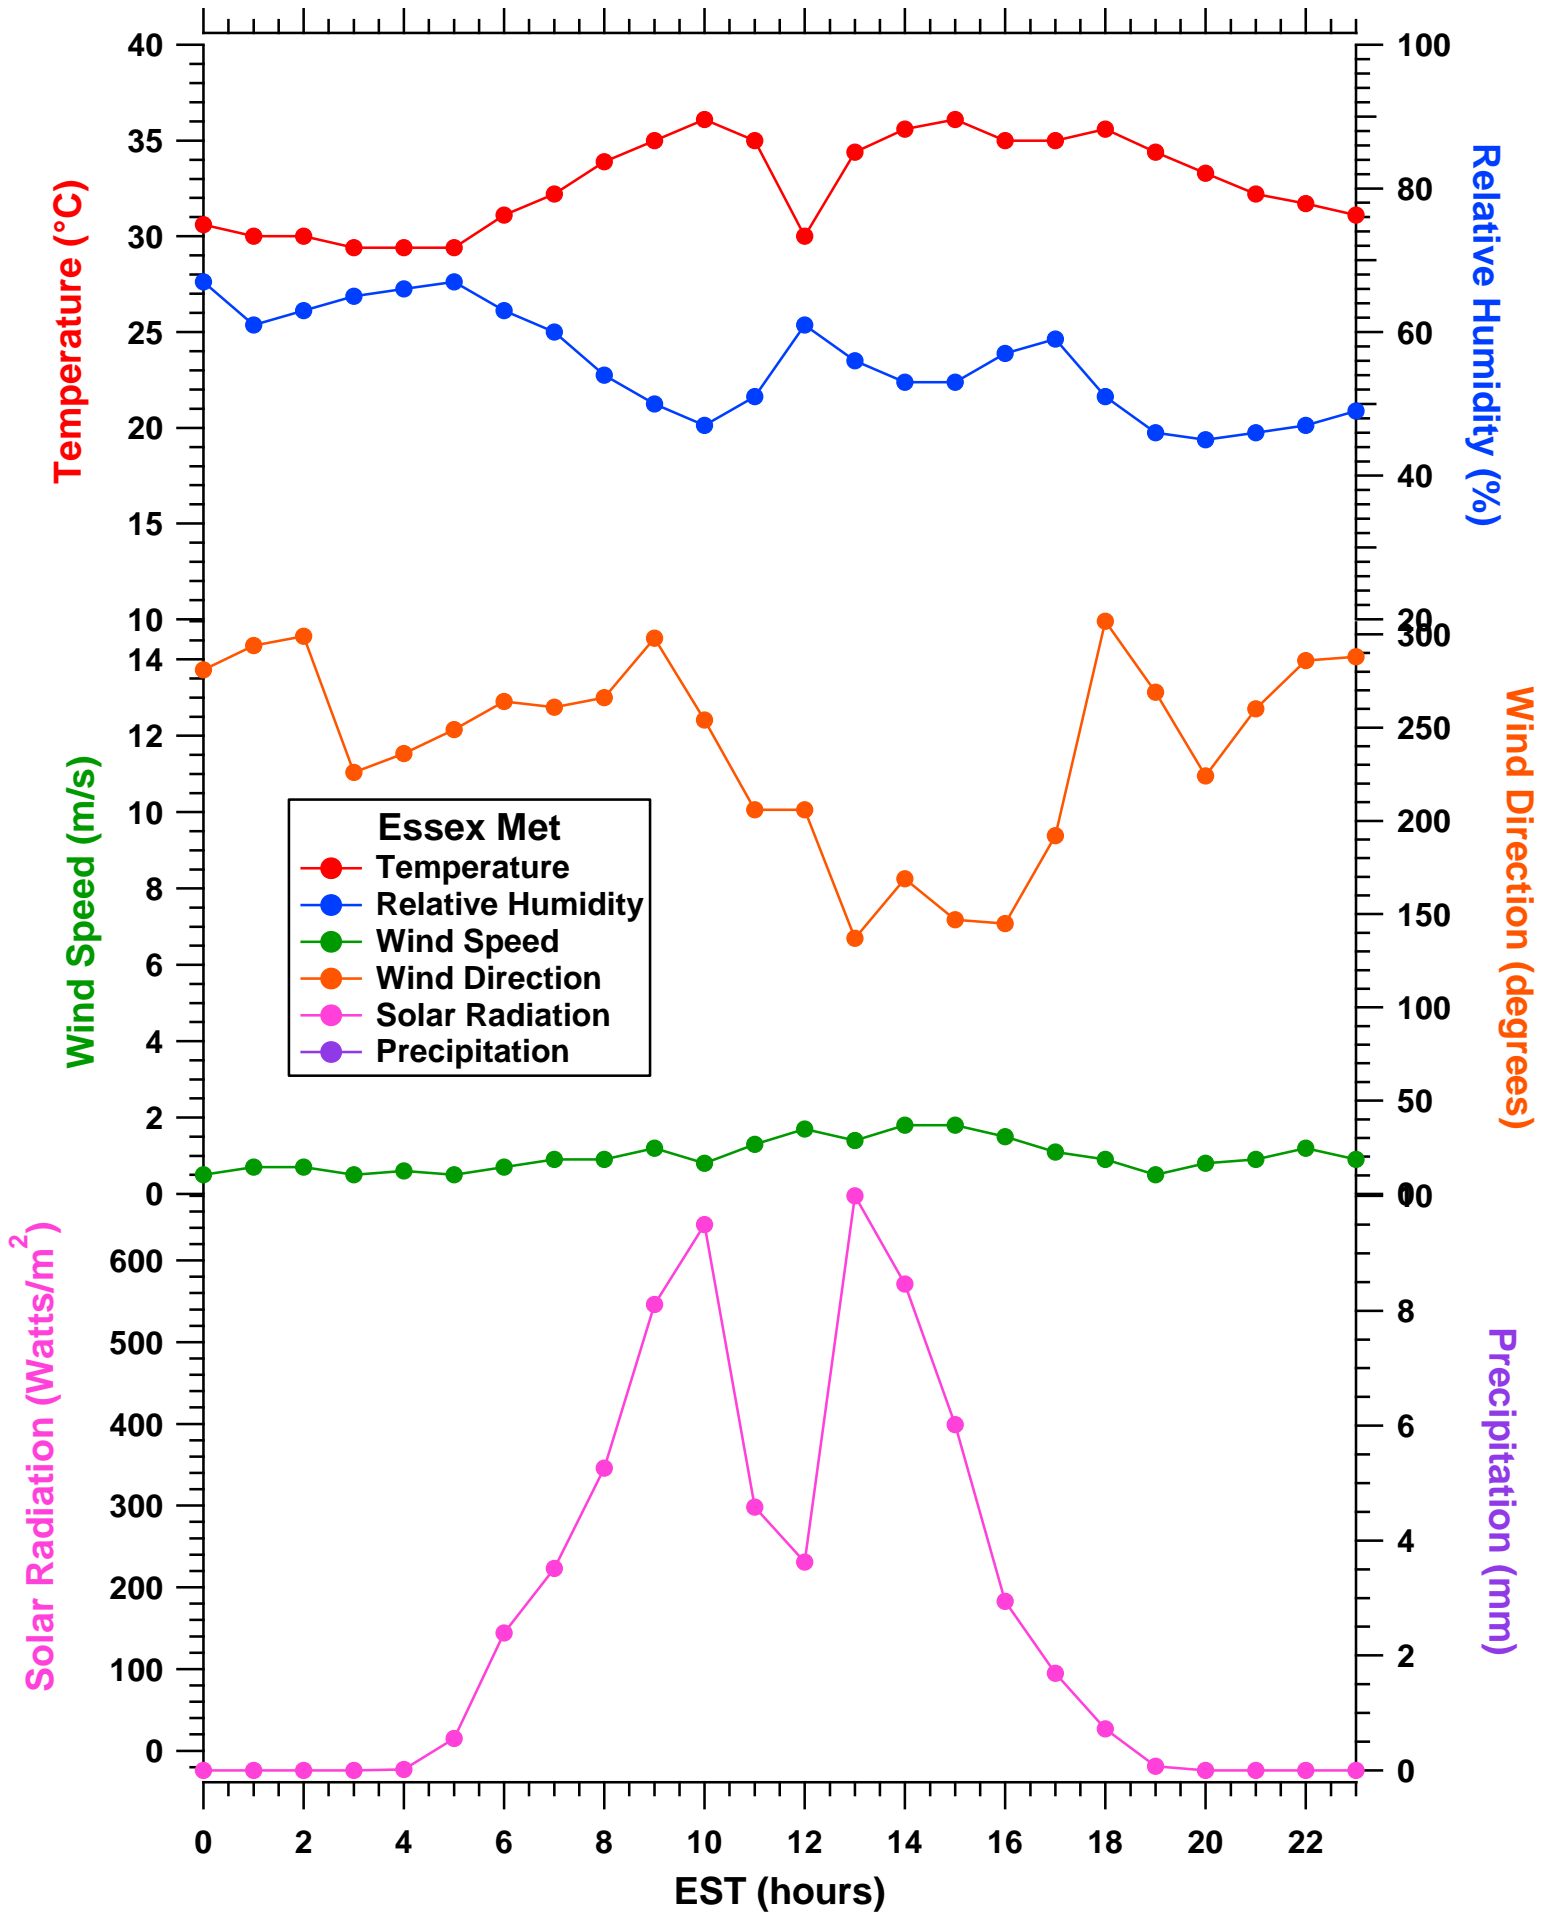

2011-07-22 MDE Ground Site Data Quick Look

All data are preliminary and subject to change