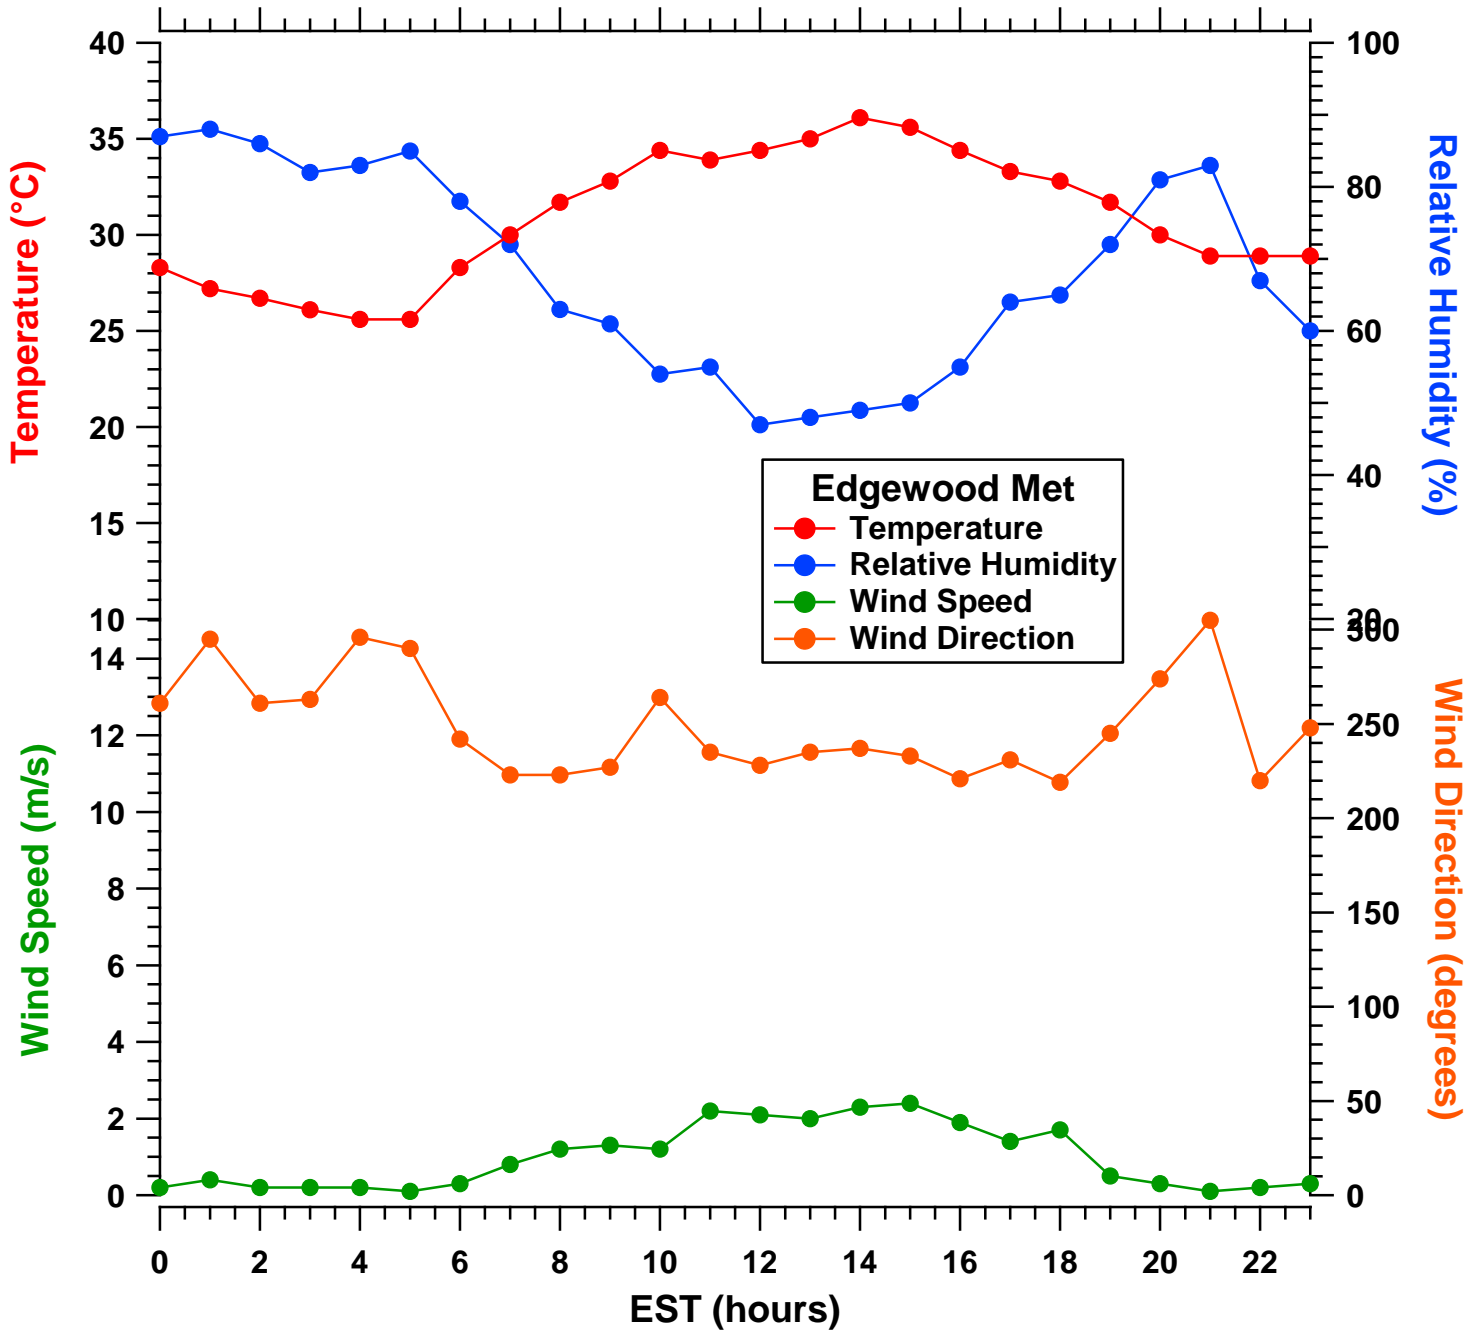

2011-07-22 MDE Ground Site Data Quick Look

All data are preliminary and subject to change