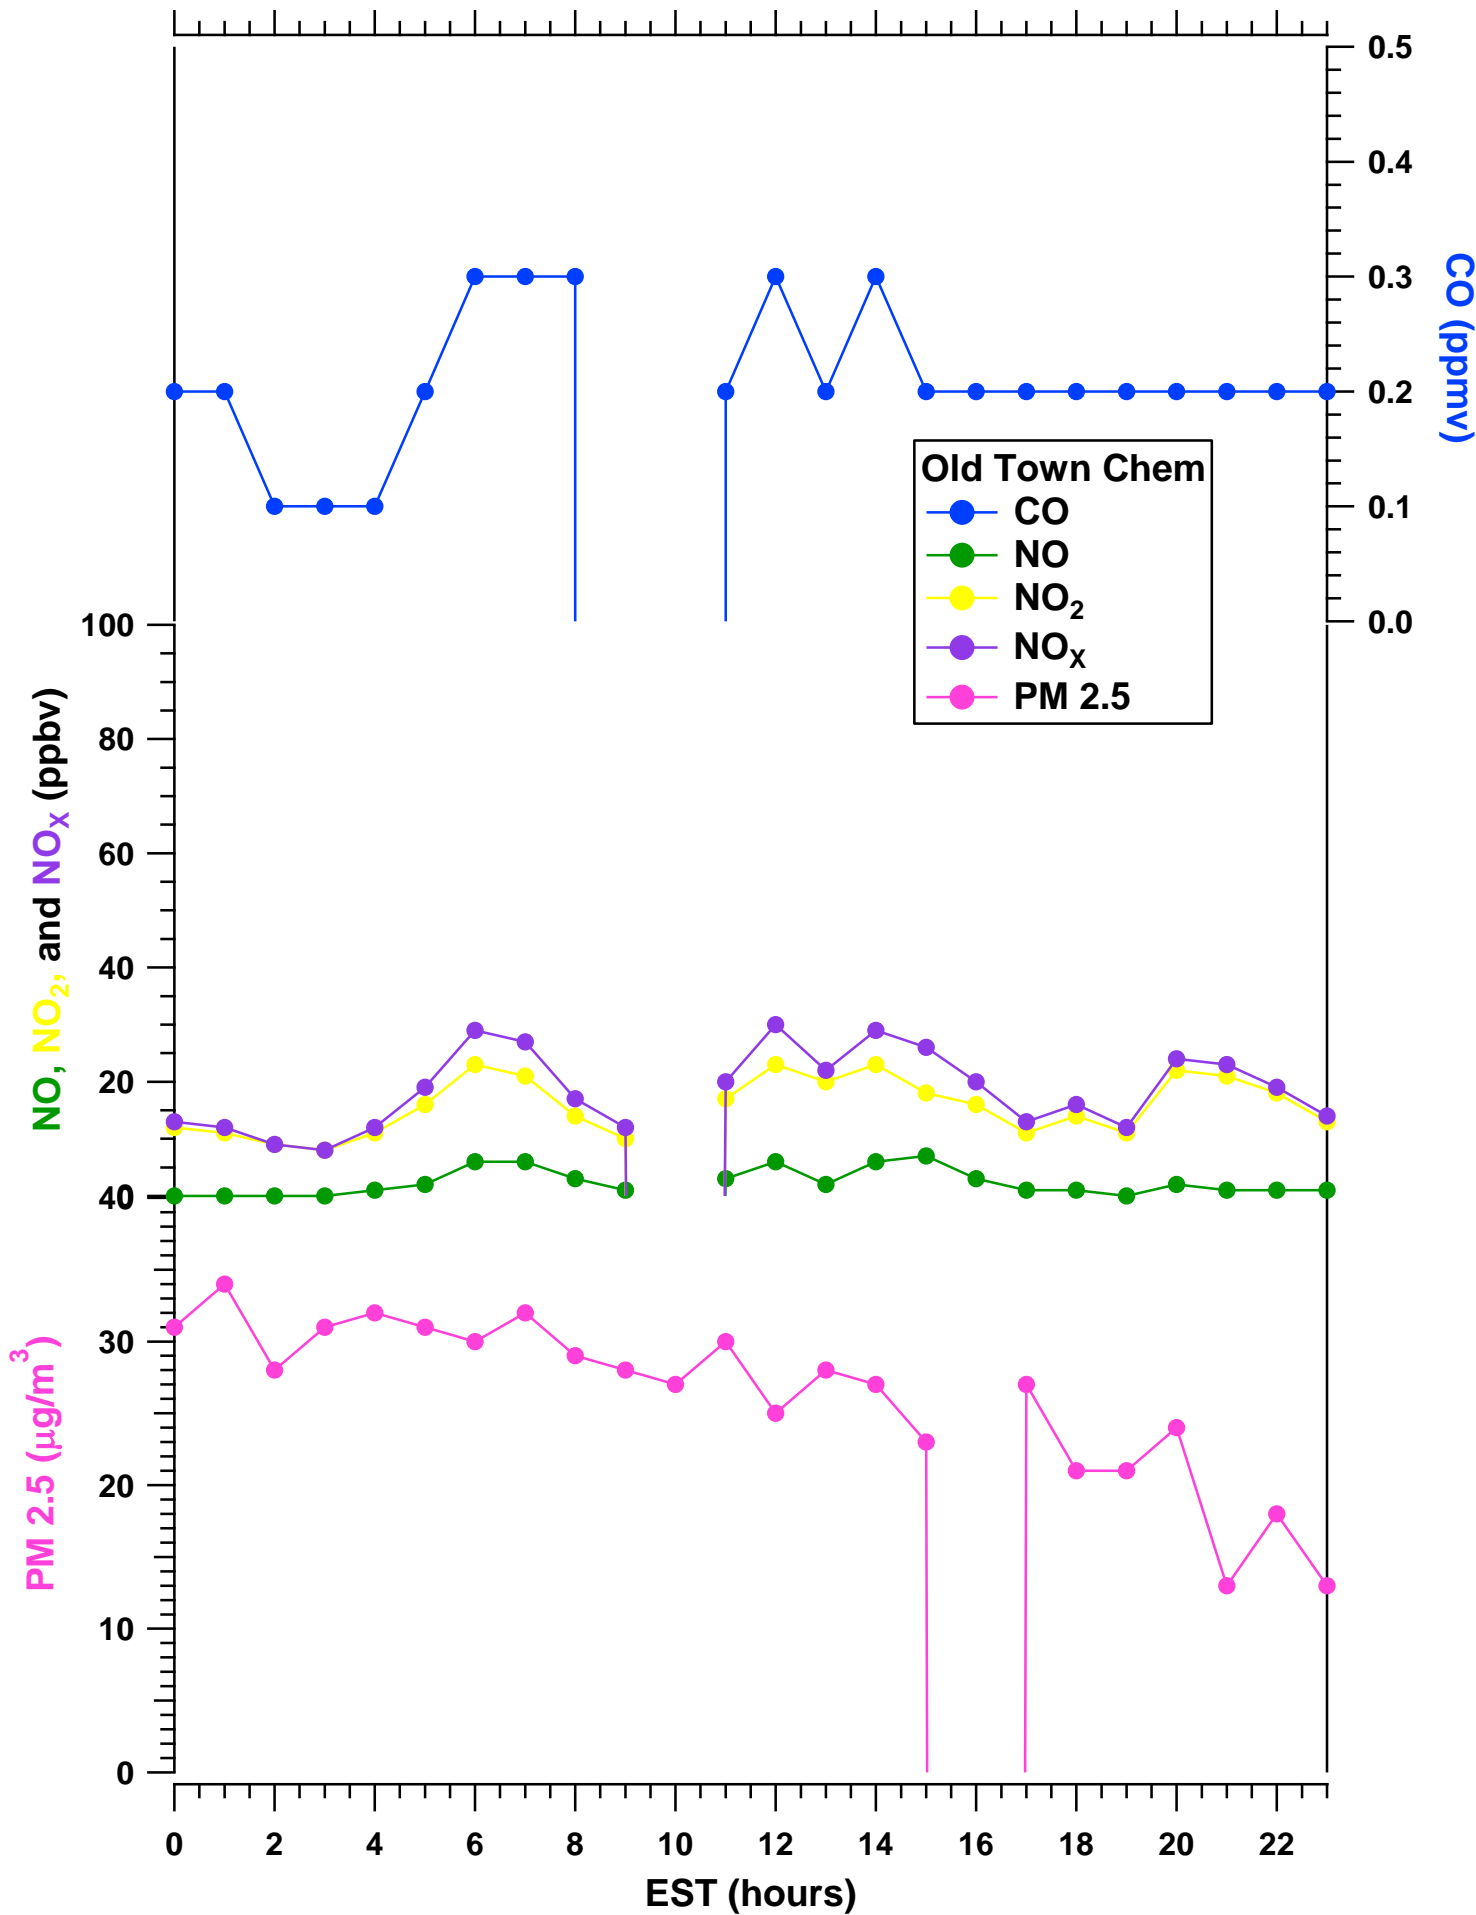

2011-07-22 MDE Ground Site Data Quick Look

All data are preliminary and subject to change