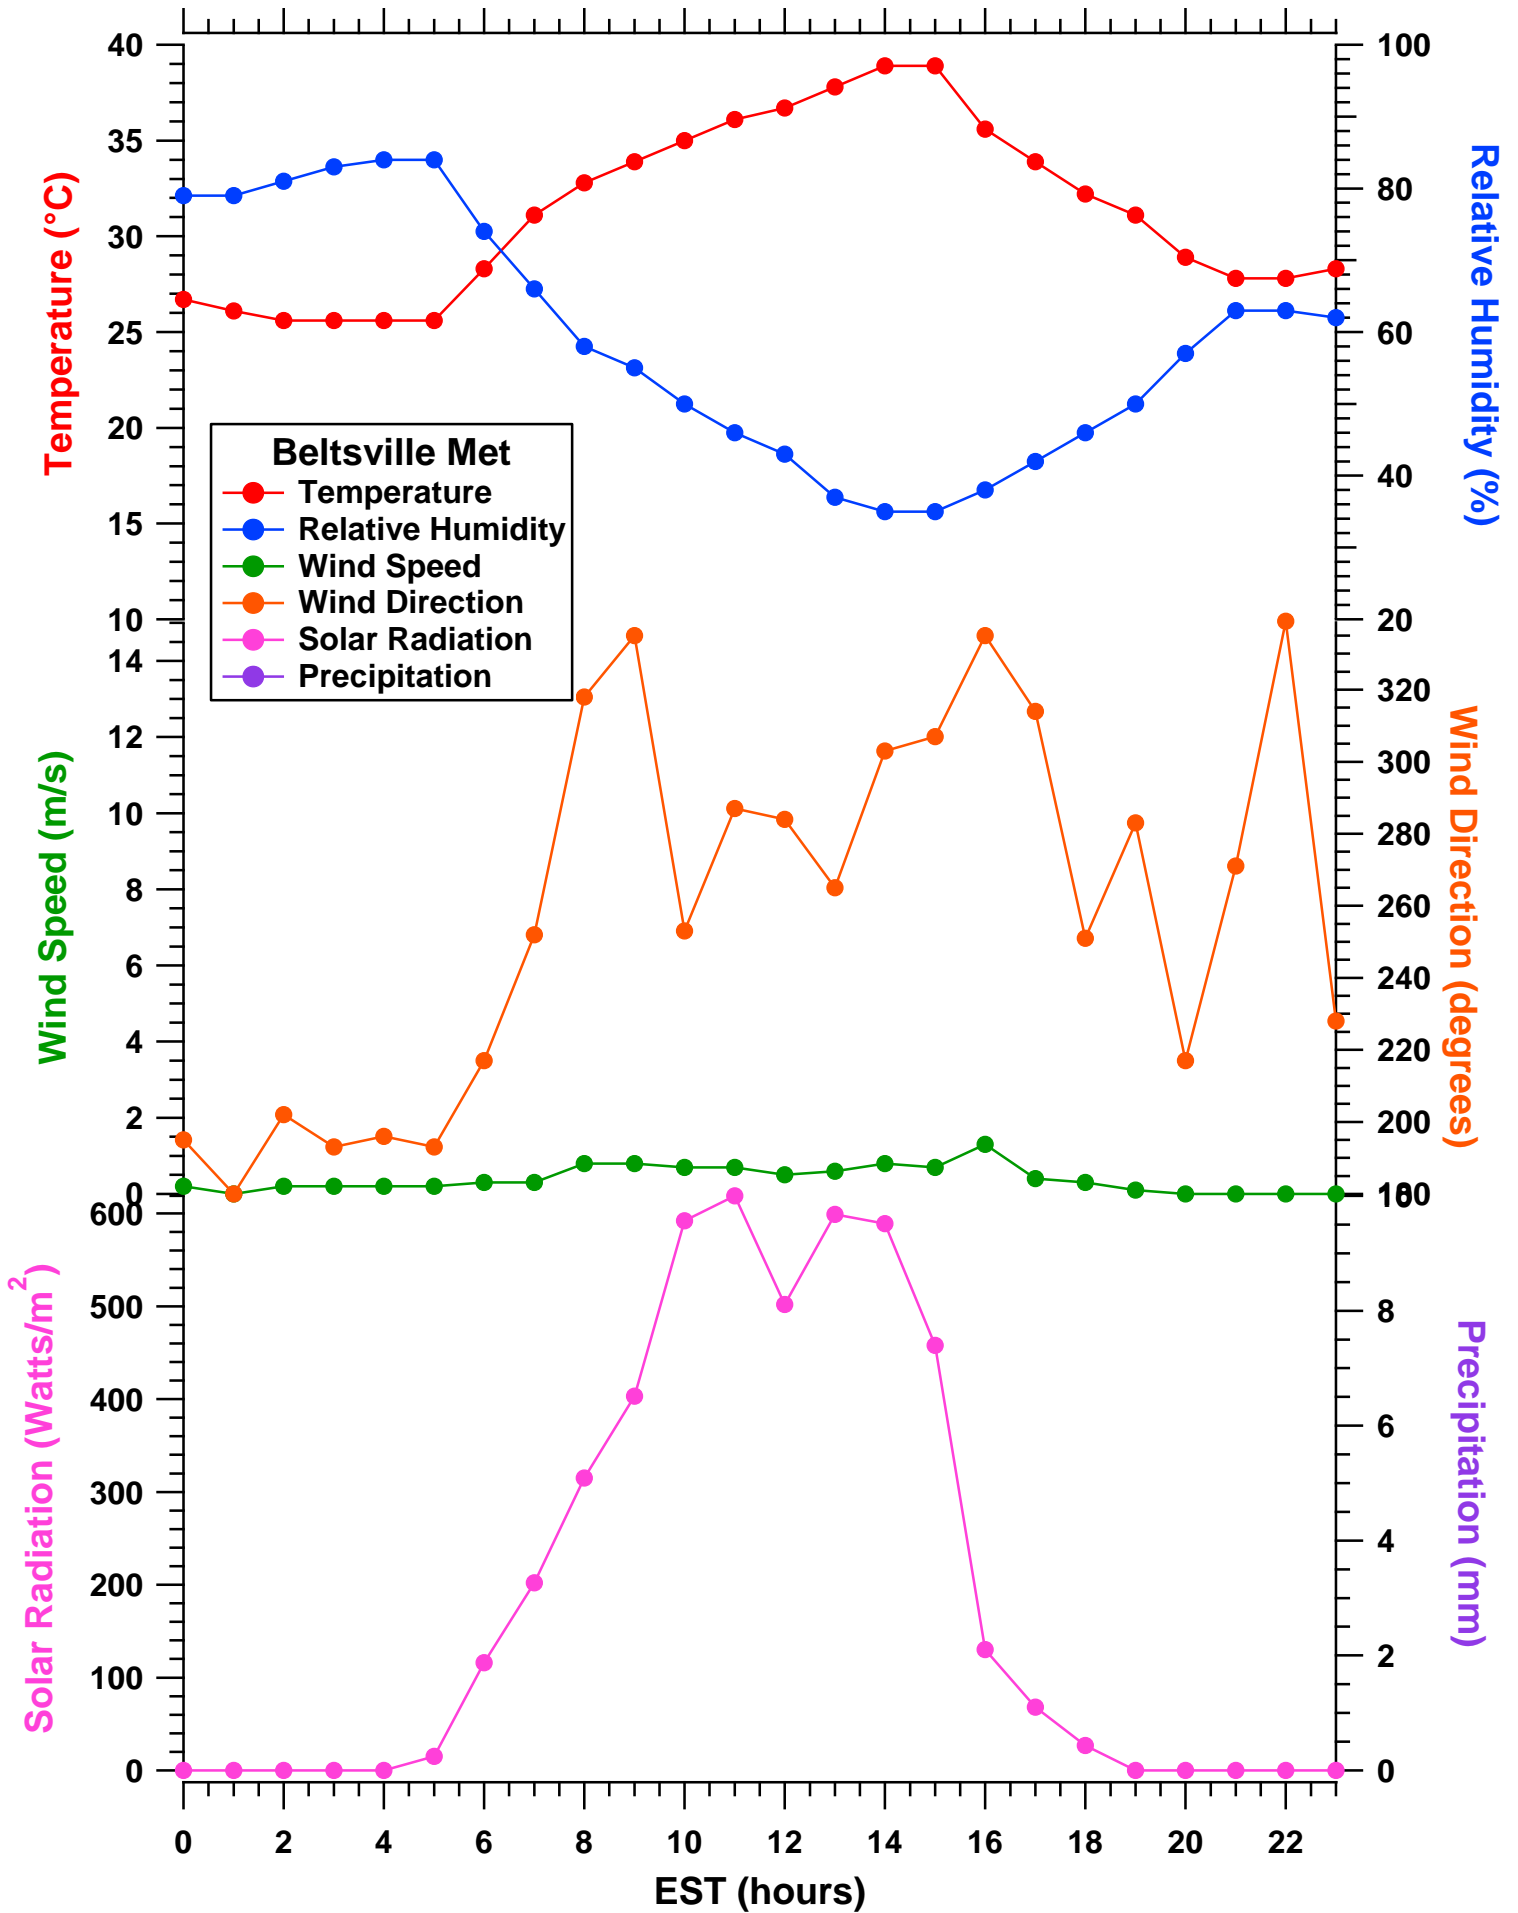

2011-07-22 MDE Ground Site Data Quick Look

All data are preliminary and subject to change