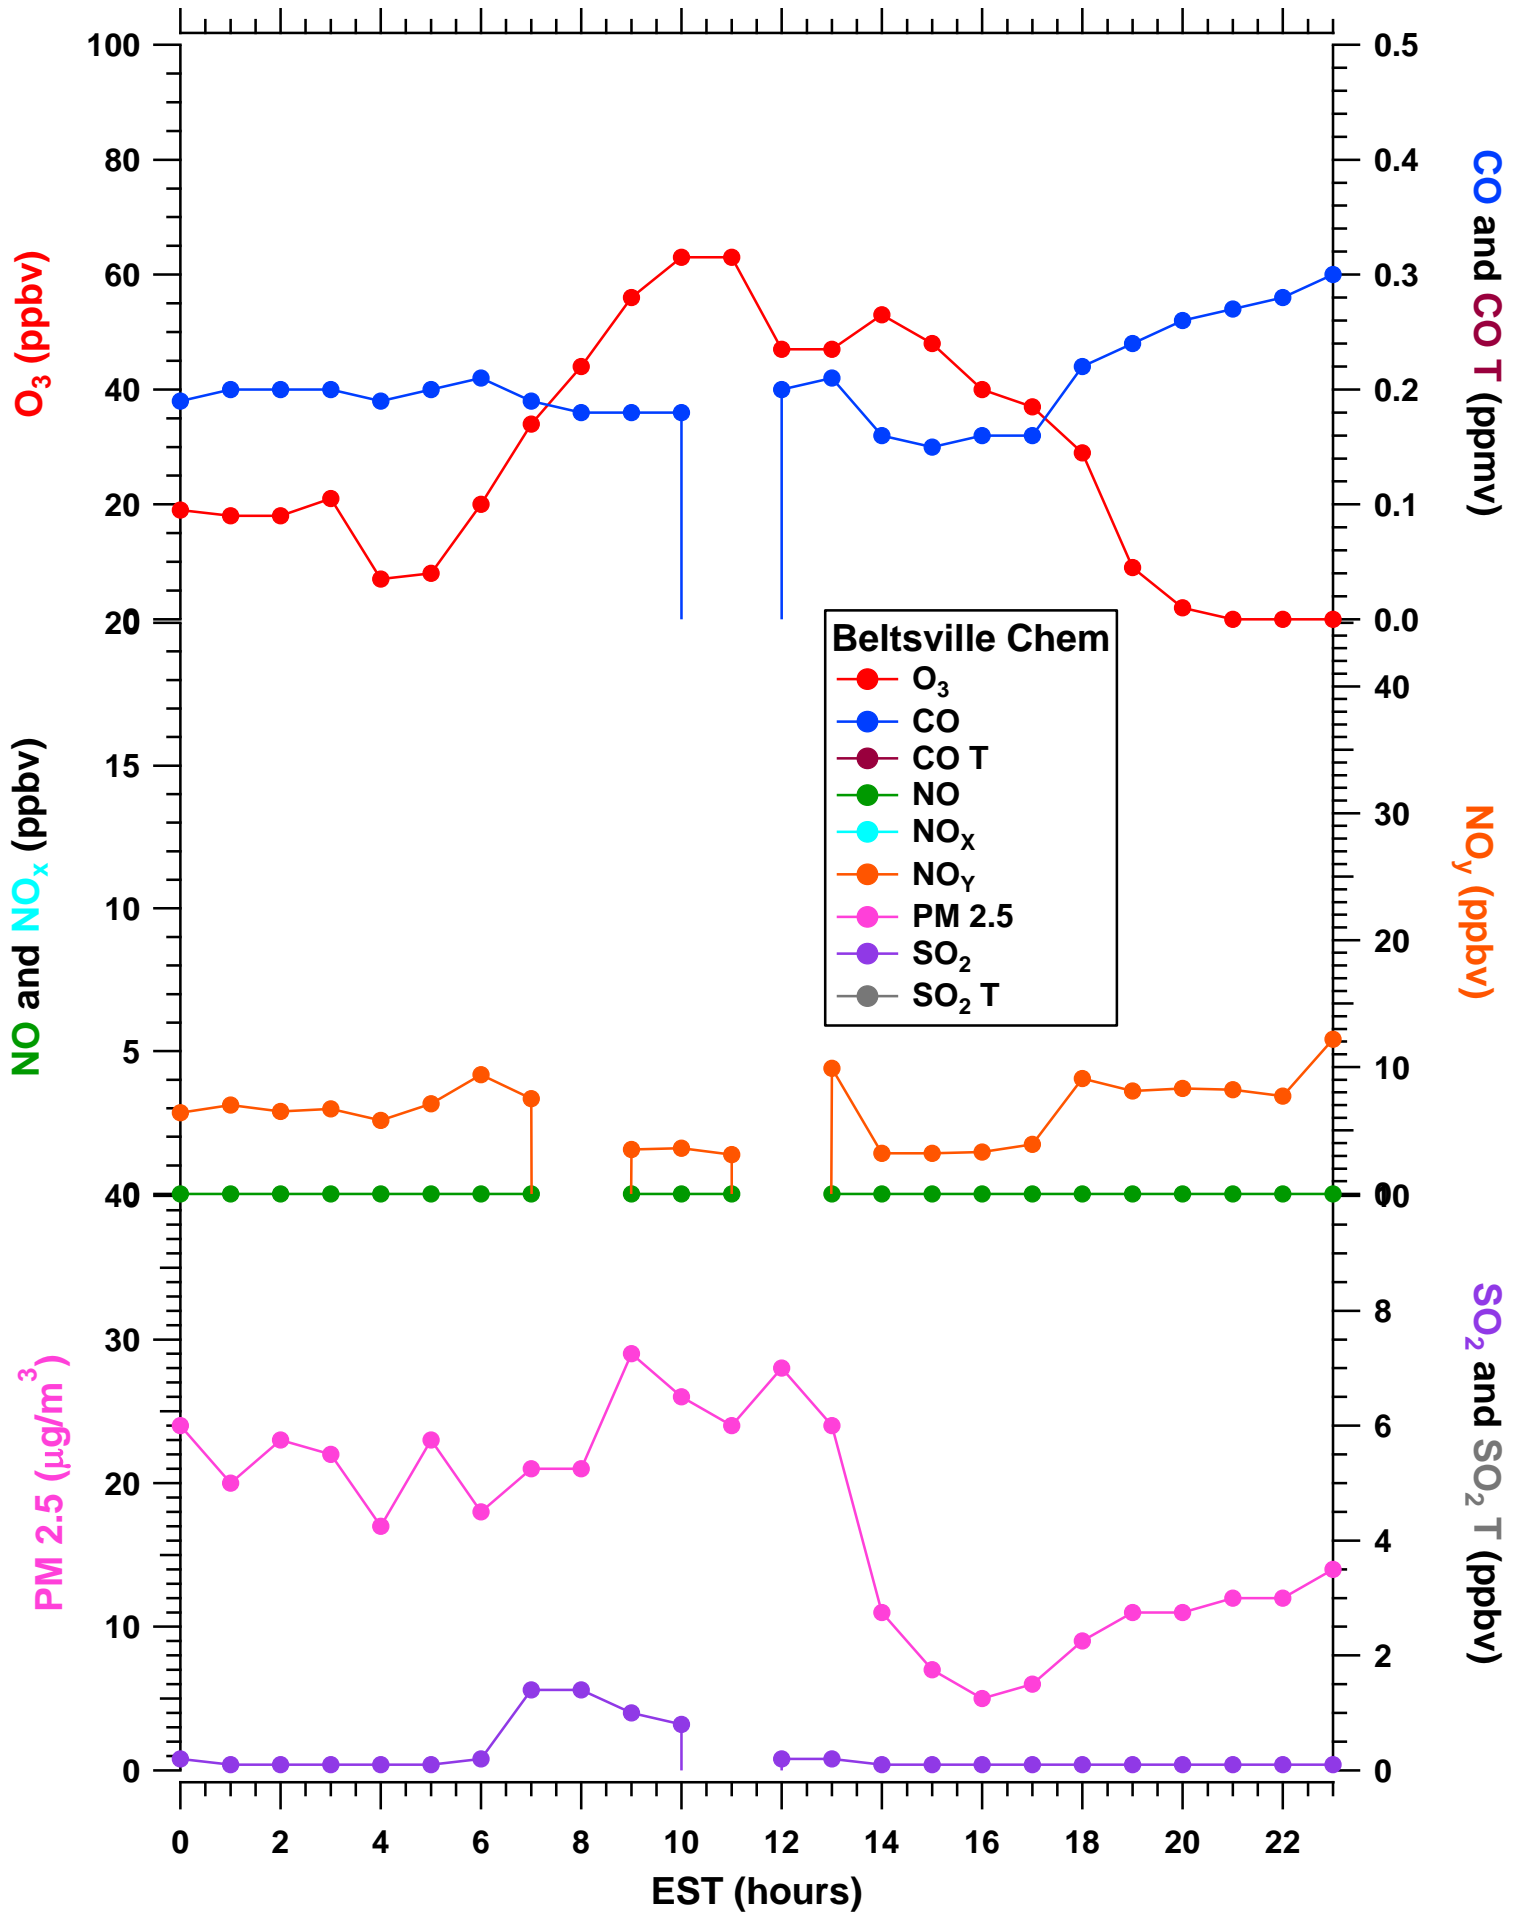

2011-07-25 MDE Ground Site Data Quick Look

All data are preliminary and subject to change

2011-07-25 MDE Ground Site Data Quick Look

All data are preliminary and subject to change

2011-07-25 MDE Ground Site Data Quick Look

All data are preliminary and subject to change

2011-07-25 MDE Ground Site Data Quick Look

All data are preliminary and subject to change

2011-07-25 MDE Ground Site Data Quick Look

All data are preliminary and subject to change