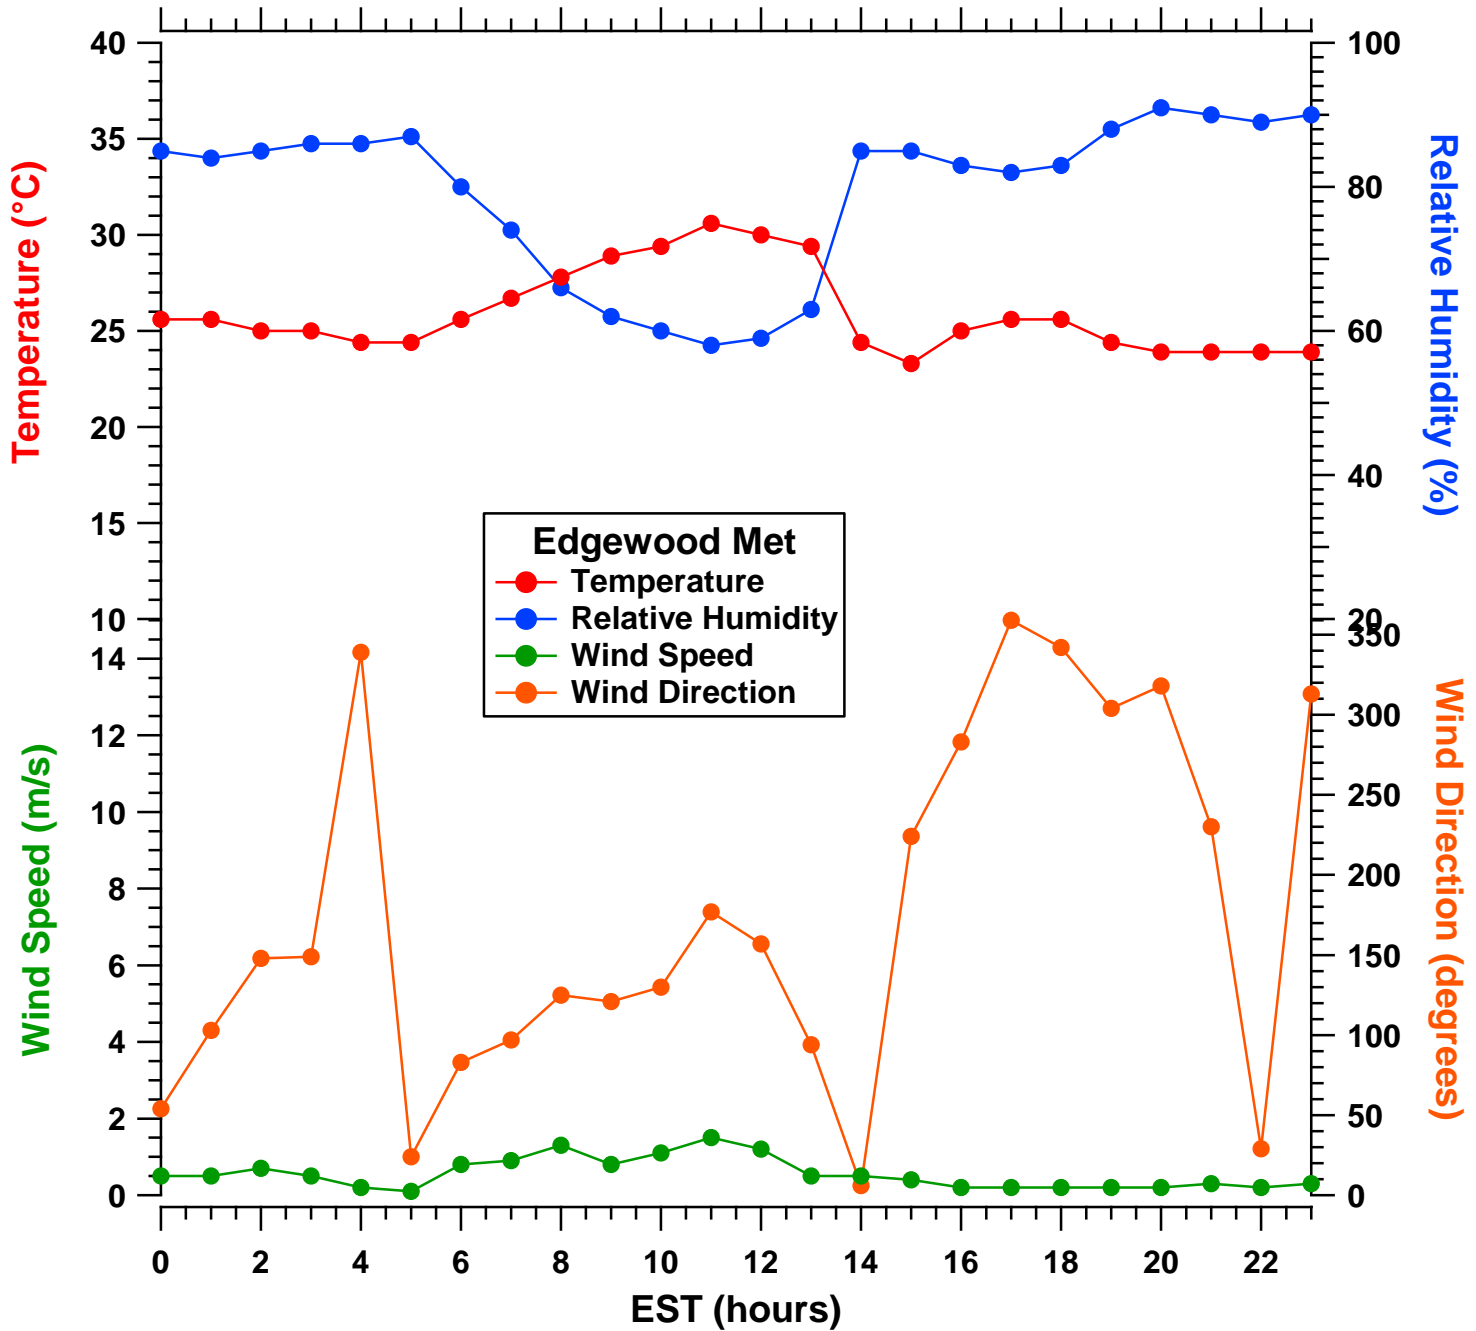

2011-07-25 MDE Ground Site Data Quick Look

All data are preliminary and subject to change

2011-07-25 MDE Ground Site Data Quick Look

All data are preliminary and subject to change

2011-07-25 MDE Ground Site Data Quick Look