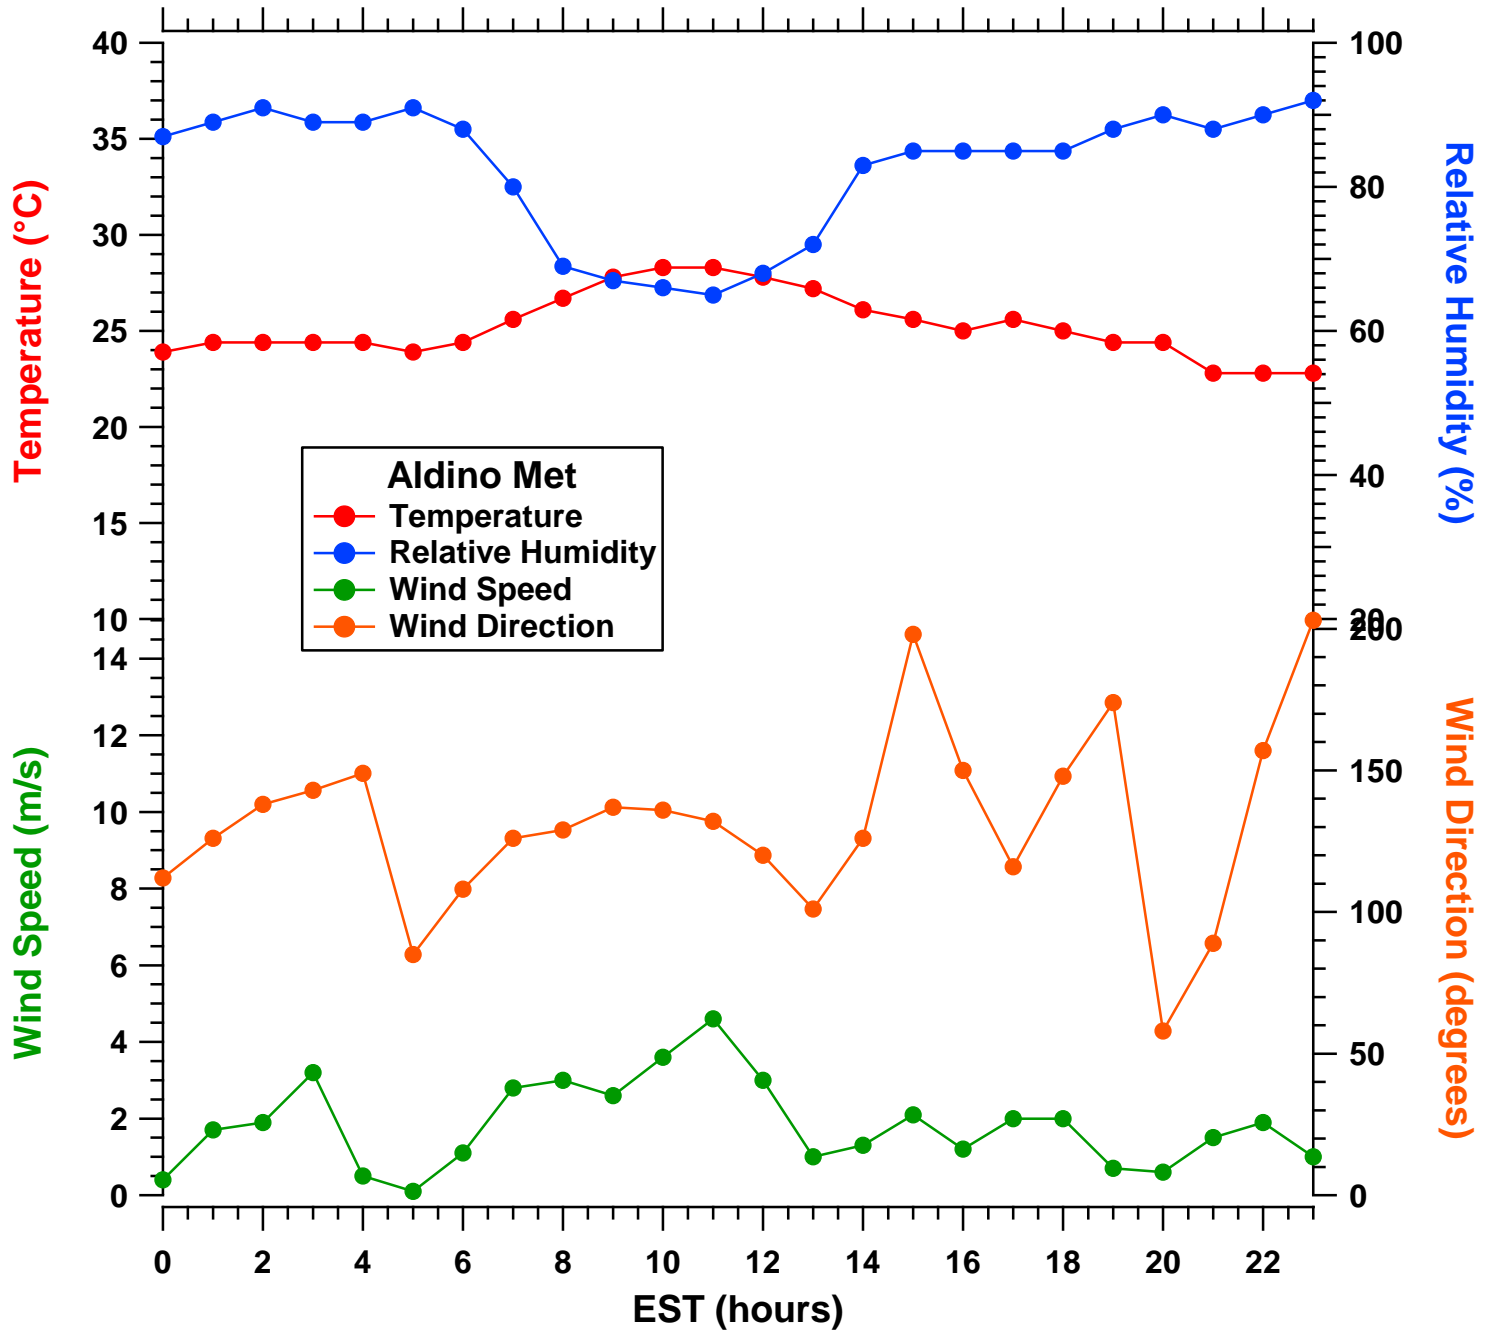

2011-07-25 MDE Ground Site Data Quick Look

All data are preliminary and subject to change

2011-07-25 MDE Ground Site Data Quick Look

All data are preliminary and subject to change

2011-07-25 MDE Ground Site Data Quick Look