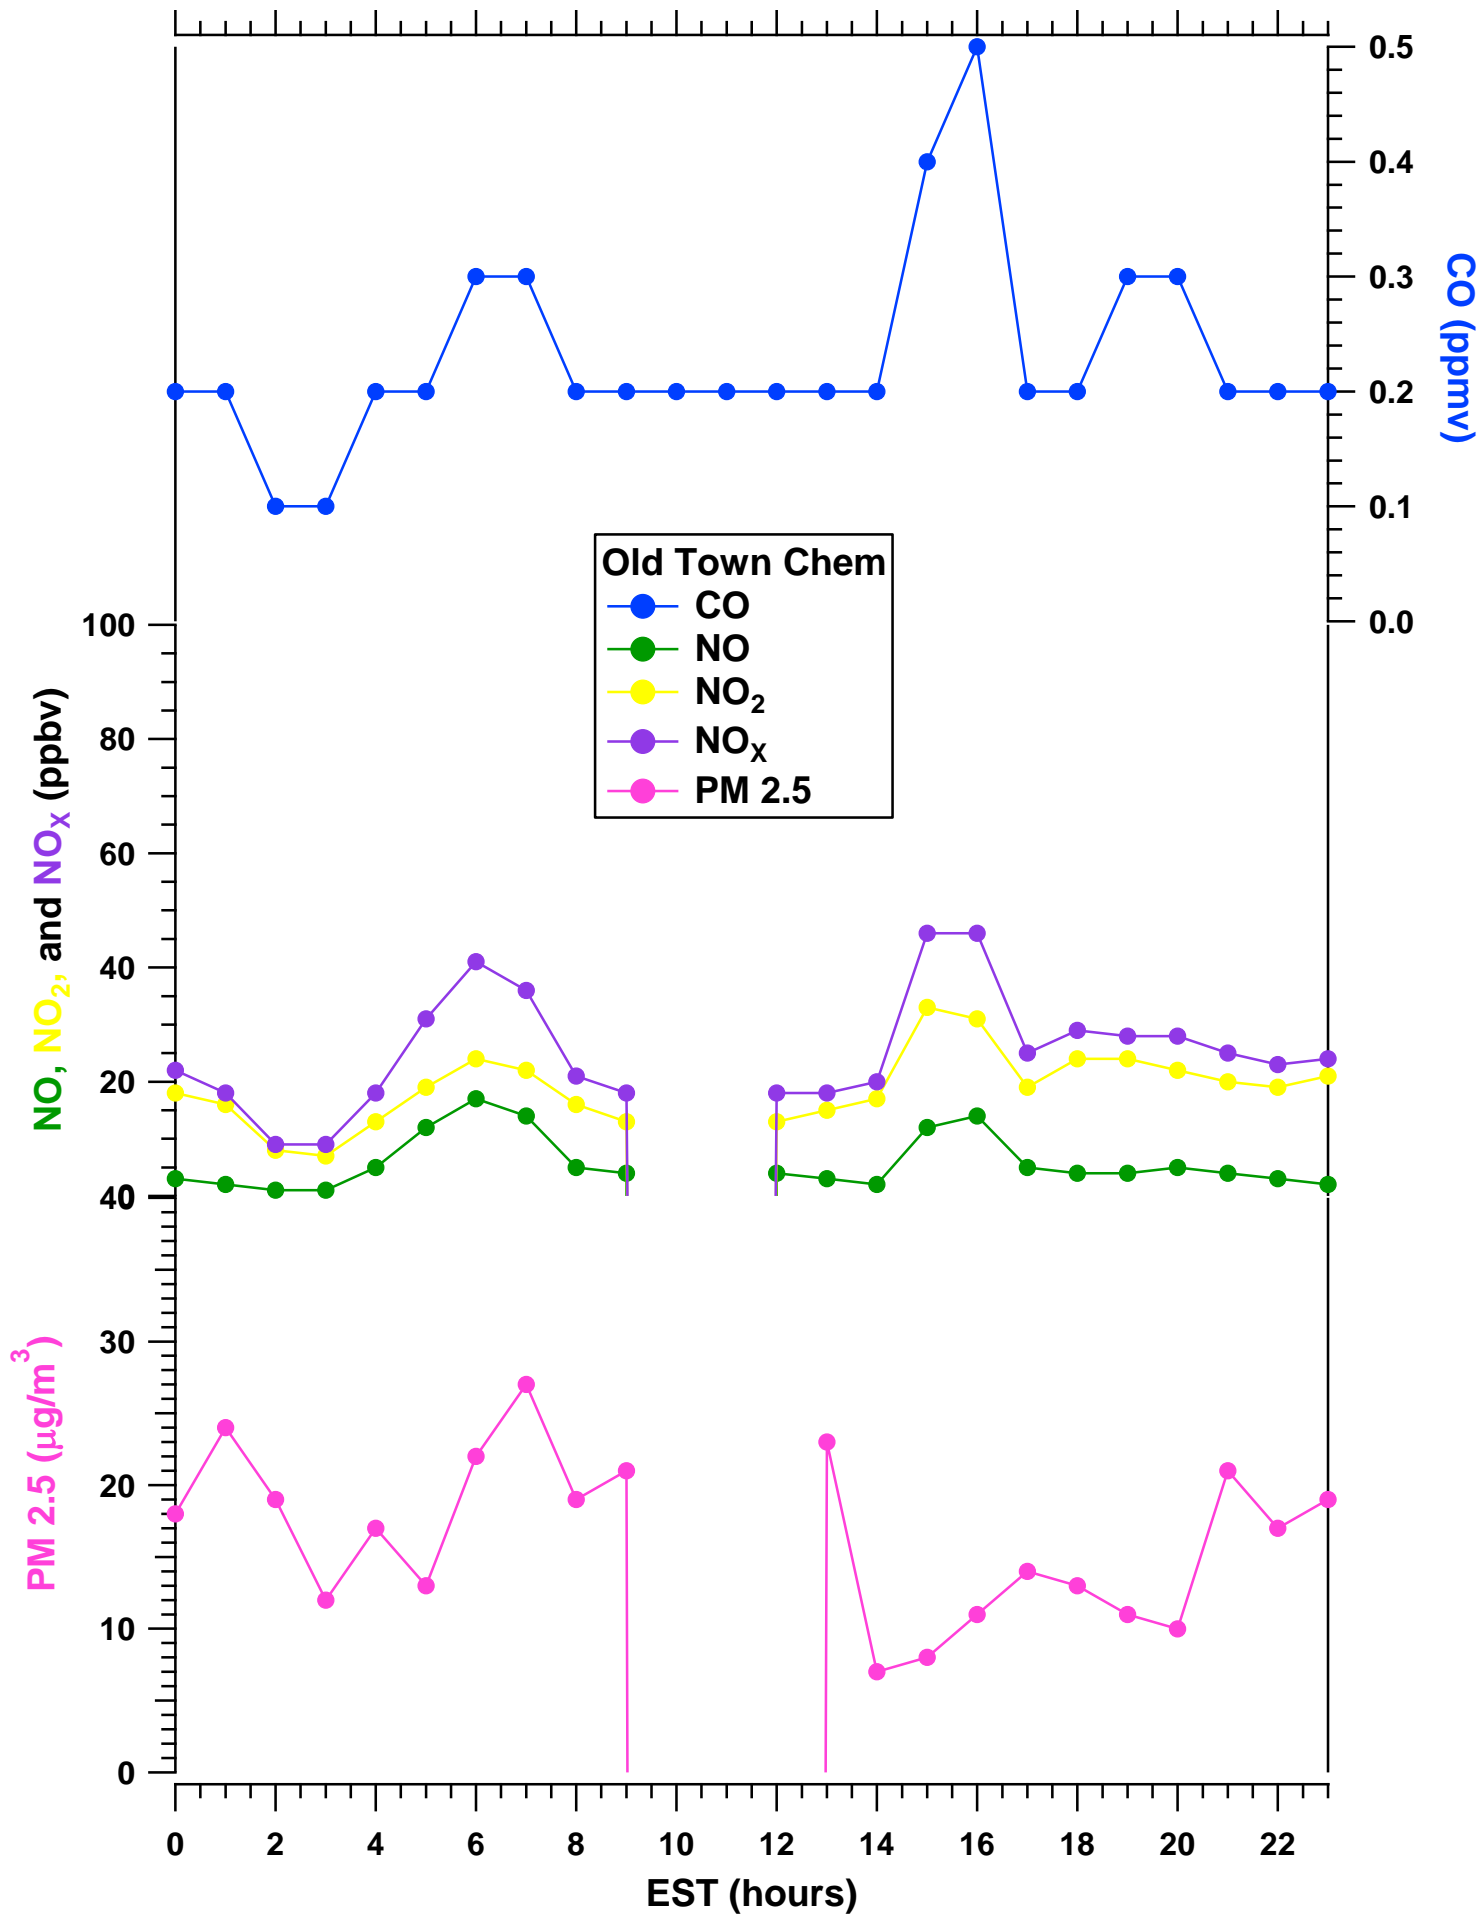

2011-07-25 MDE Ground Site Data Quick Look

All data are preliminary and subject to change

2011-07-25 MDE Ground Site Data Quick Look

All data are preliminary and subject to change

2011-07-25 MDE Ground Site Data Quick Look

All data are preliminary and subject to change

2011-07-25 MDE Ground Site Data Quick Look

All data are preliminary and subject to change

2011-07-25 MDE Ground Site Data Quick Look

All data are preliminary and subject to change