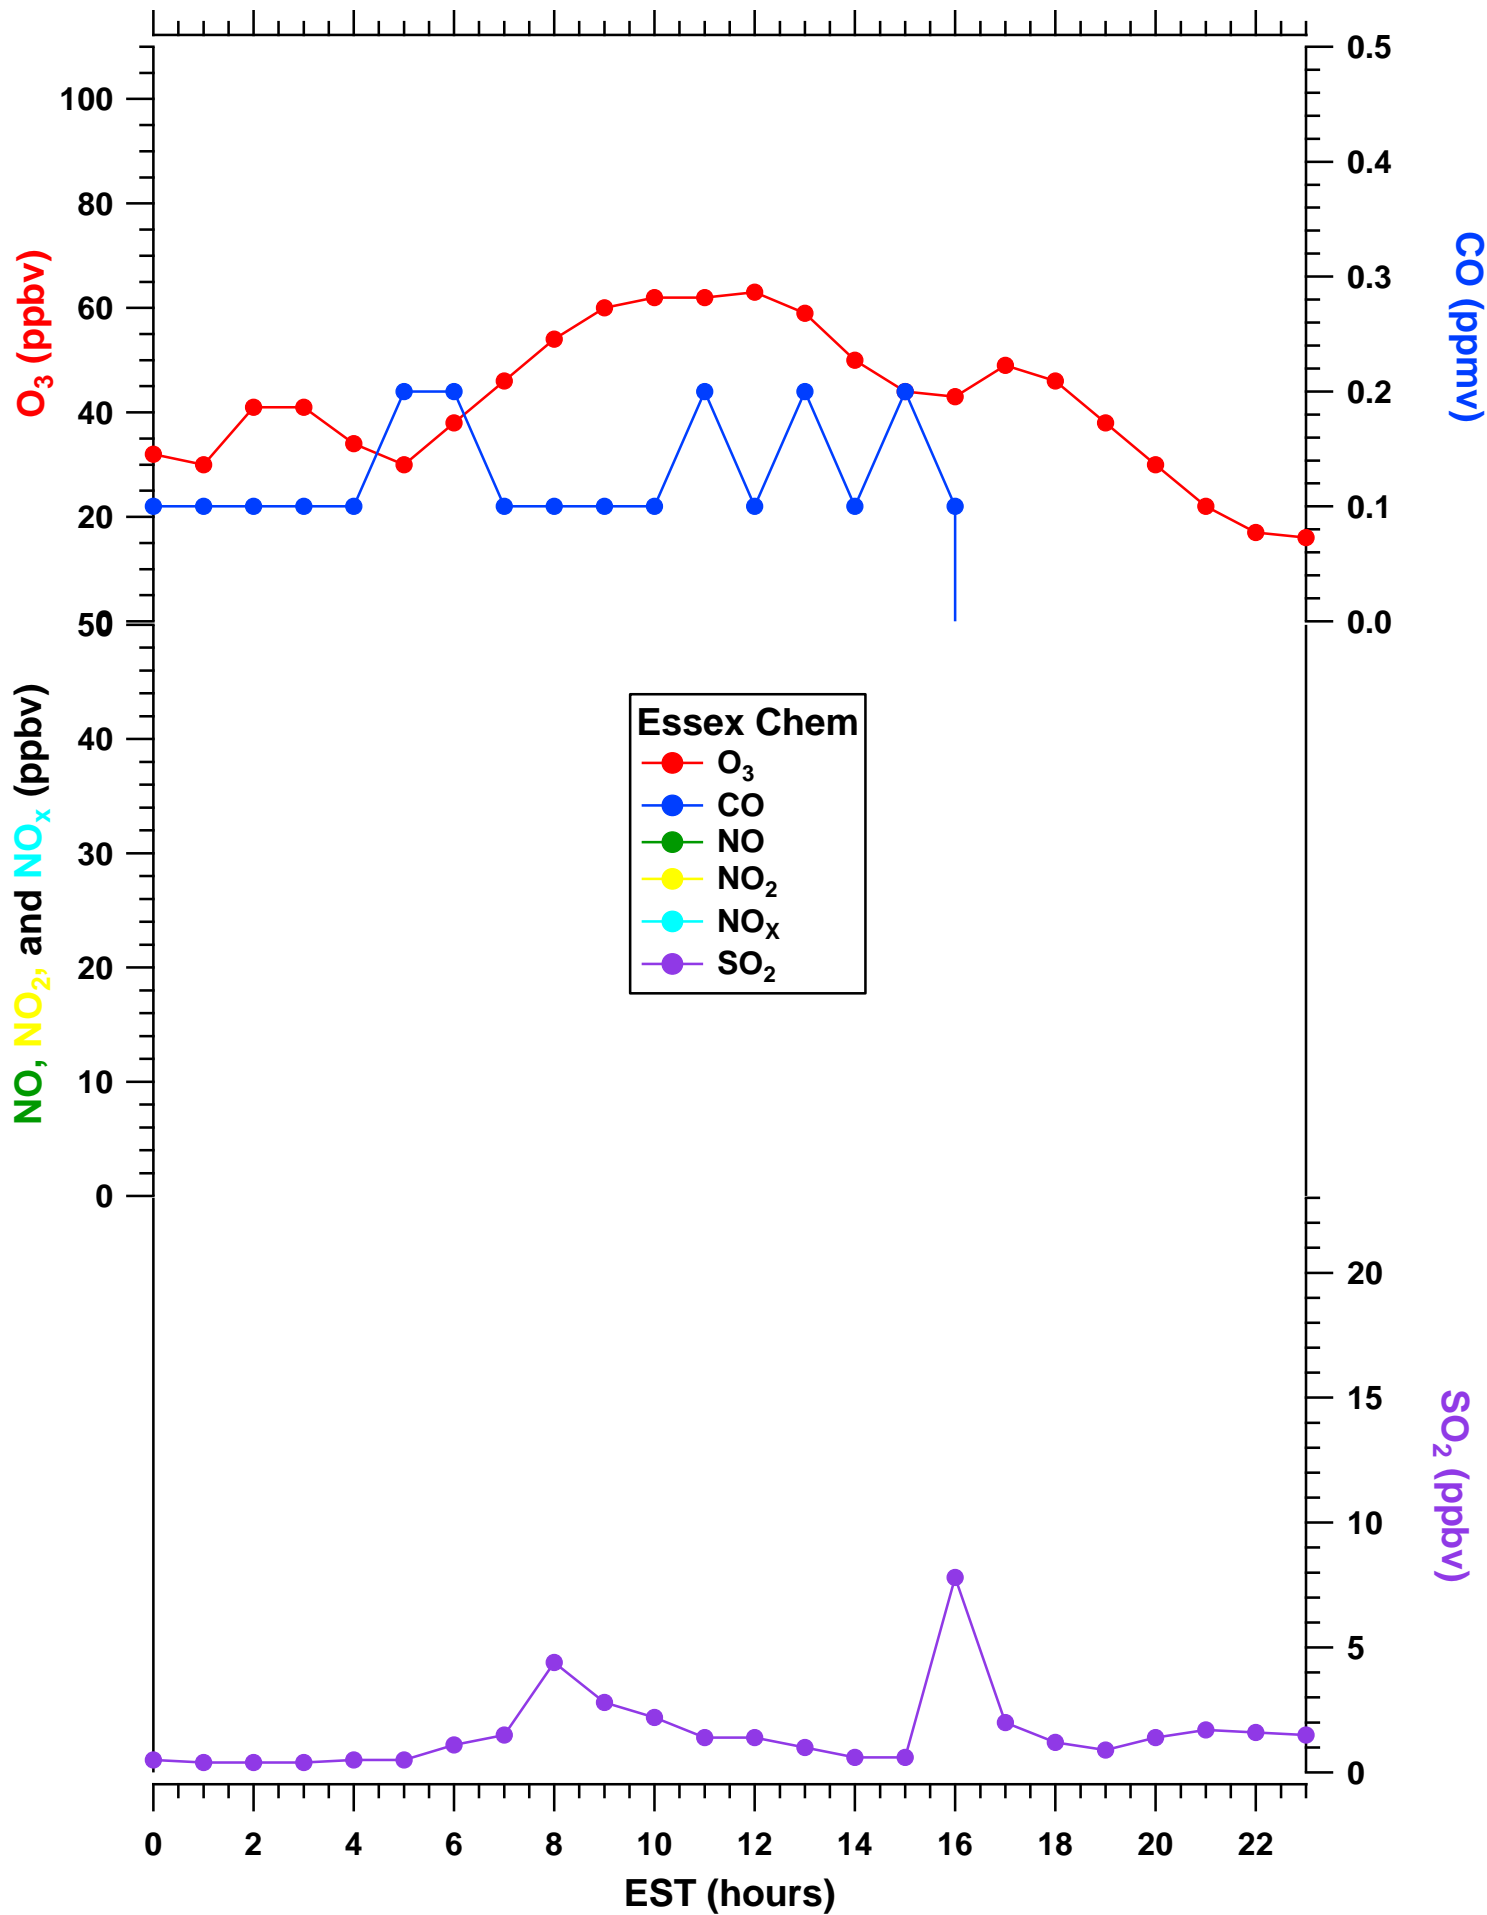

2011-07-25 MDE Ground Site Data Quick Look

All data are preliminary and subject to change

2011-07-25 MDE Ground Site Data Quick Look

All data are preliminary and subject to change

2011-07-25 MDE Ground Site Data Quick Look

All data are preliminary and subject to change

2011-07-25 MDE Ground Site Data Quick Look

All data are preliminary and subject to change

2011-07-25 MDE Ground Site Data Quick Look

All data are preliminary and subject to change