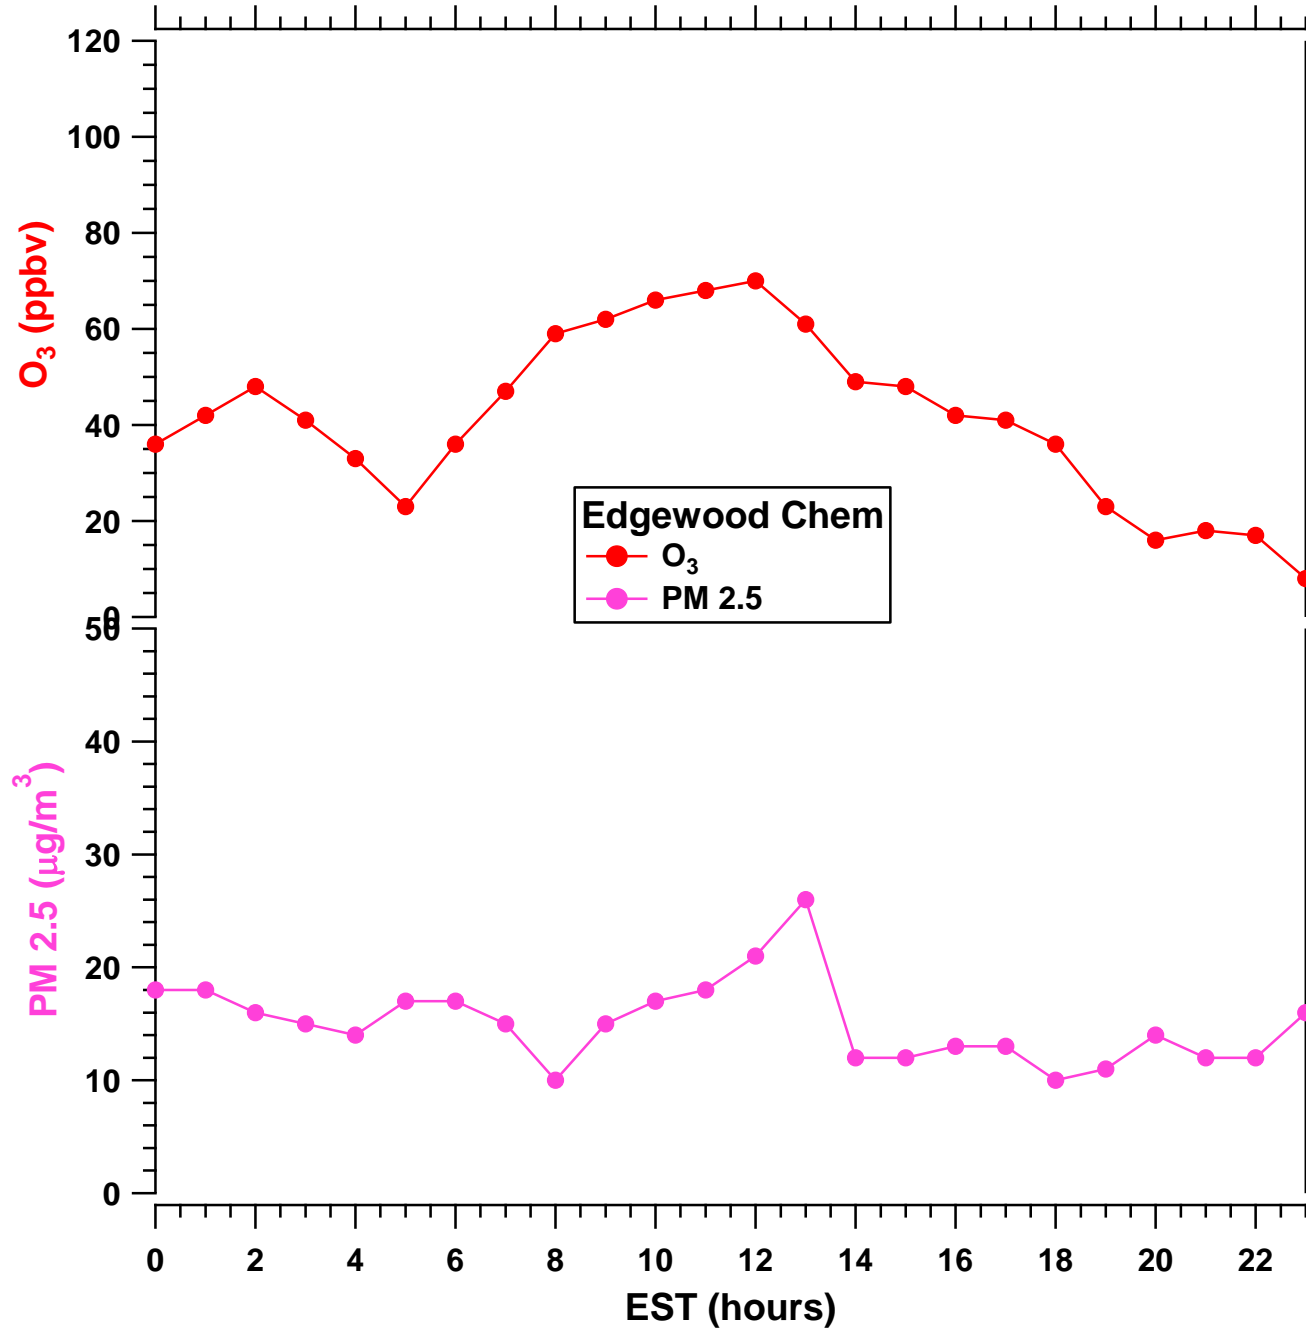

2011-07-25 MDE Ground Site Data Quick Look

All data are preliminary and subject to change

2011-07-25 MDE Ground Site Data Quick Look

All data are preliminary and subject to change

2011-07-25 MDE Ground Site Data Quick Look

All data are preliminary and subject to change

2011-07-25 MDE Ground Site Data Quick Look

All data are preliminary and subject to change

2011-07-25 MDE Ground Site Data Quick Look

All data are preliminary and subject to change