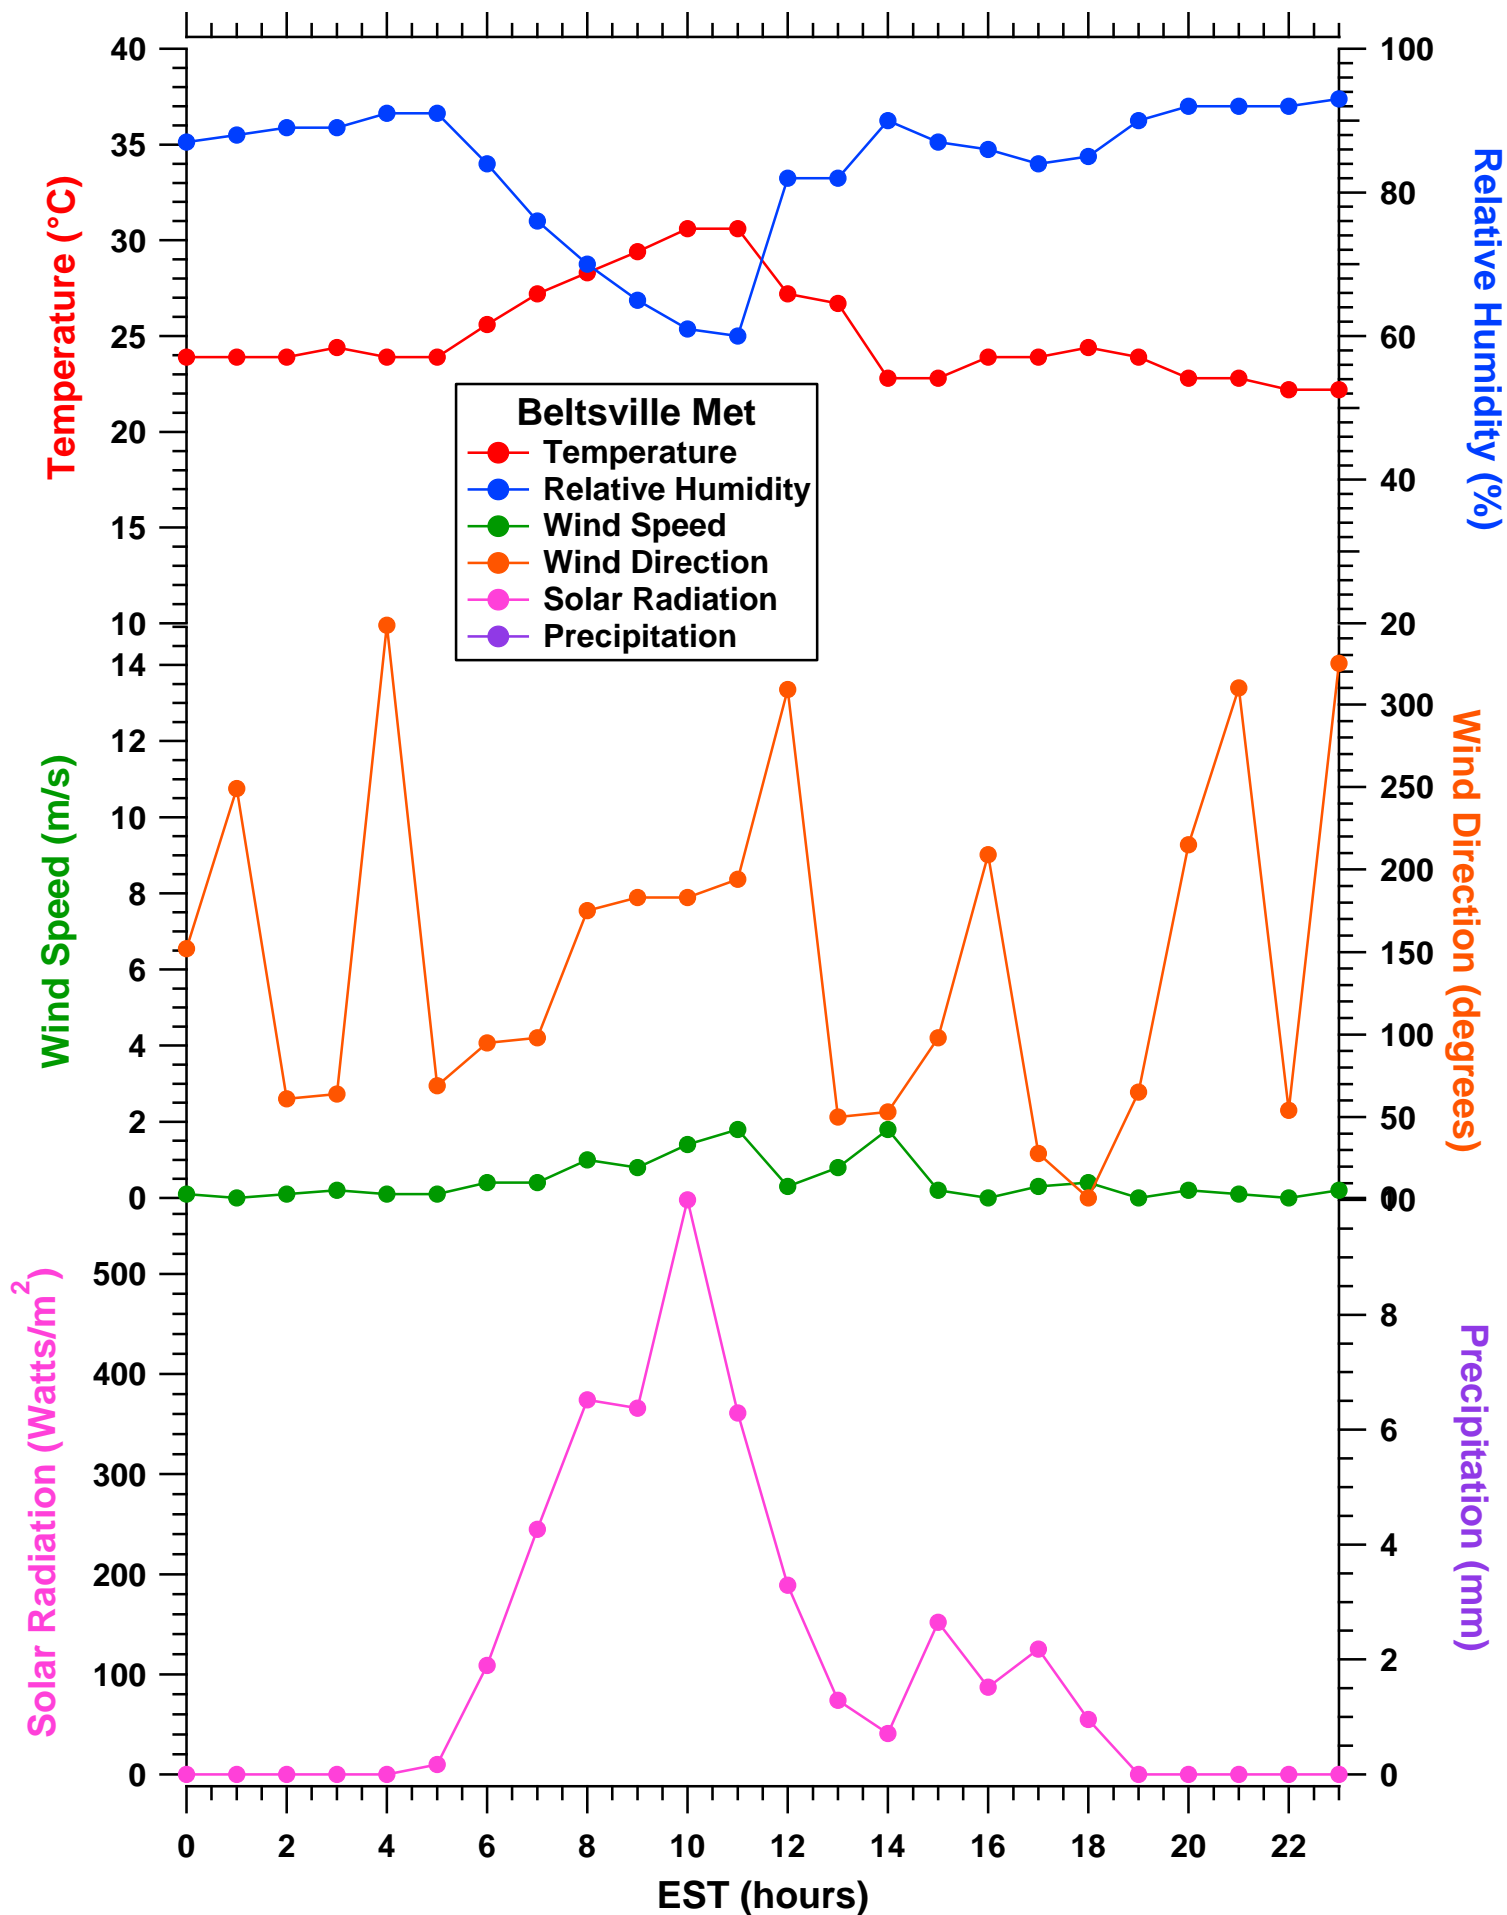

2011-07-25 MDE Ground Site Data Quick Look

All data are preliminary and subject to change