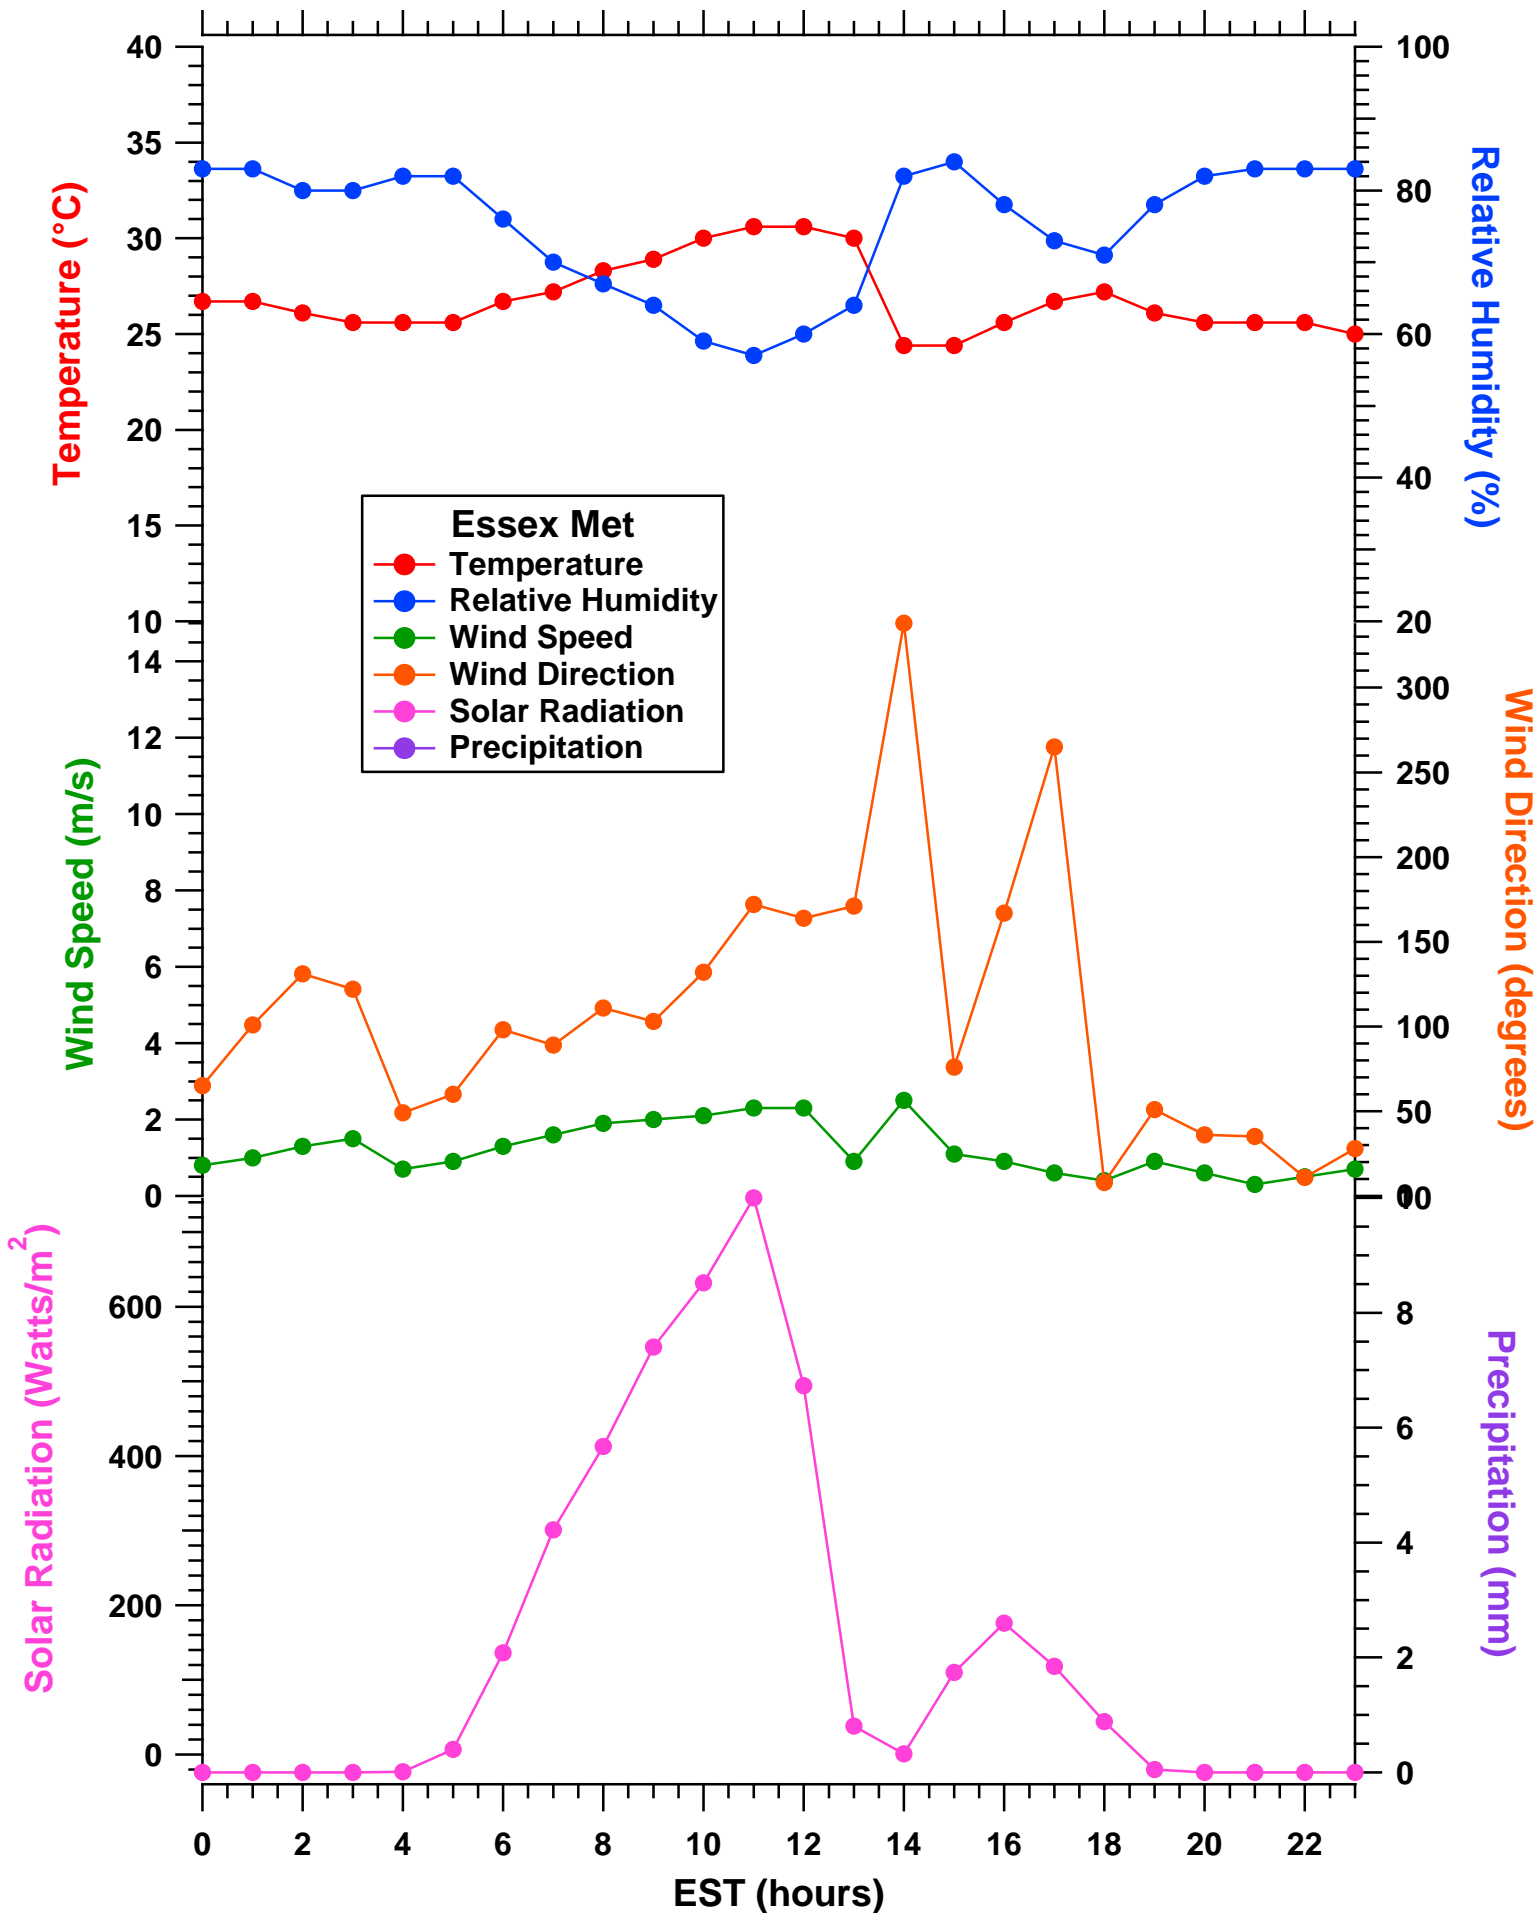

2011-07-25 MDE Ground Site Data Quick Look

All data are preliminary and subject to change

2011-07-25 MDE Ground Site Data Quick Look

All data are preliminary and subject to change

2011-07-25 MDE Ground Site Data Quick Look

All data are preliminary and subject to change

2011-07-25 MDE Ground Site Data Quick Look

All data are preliminary and subject to change

2011-07-25 MDE Ground Site Data Quick Look

All data are preliminary and subject to change