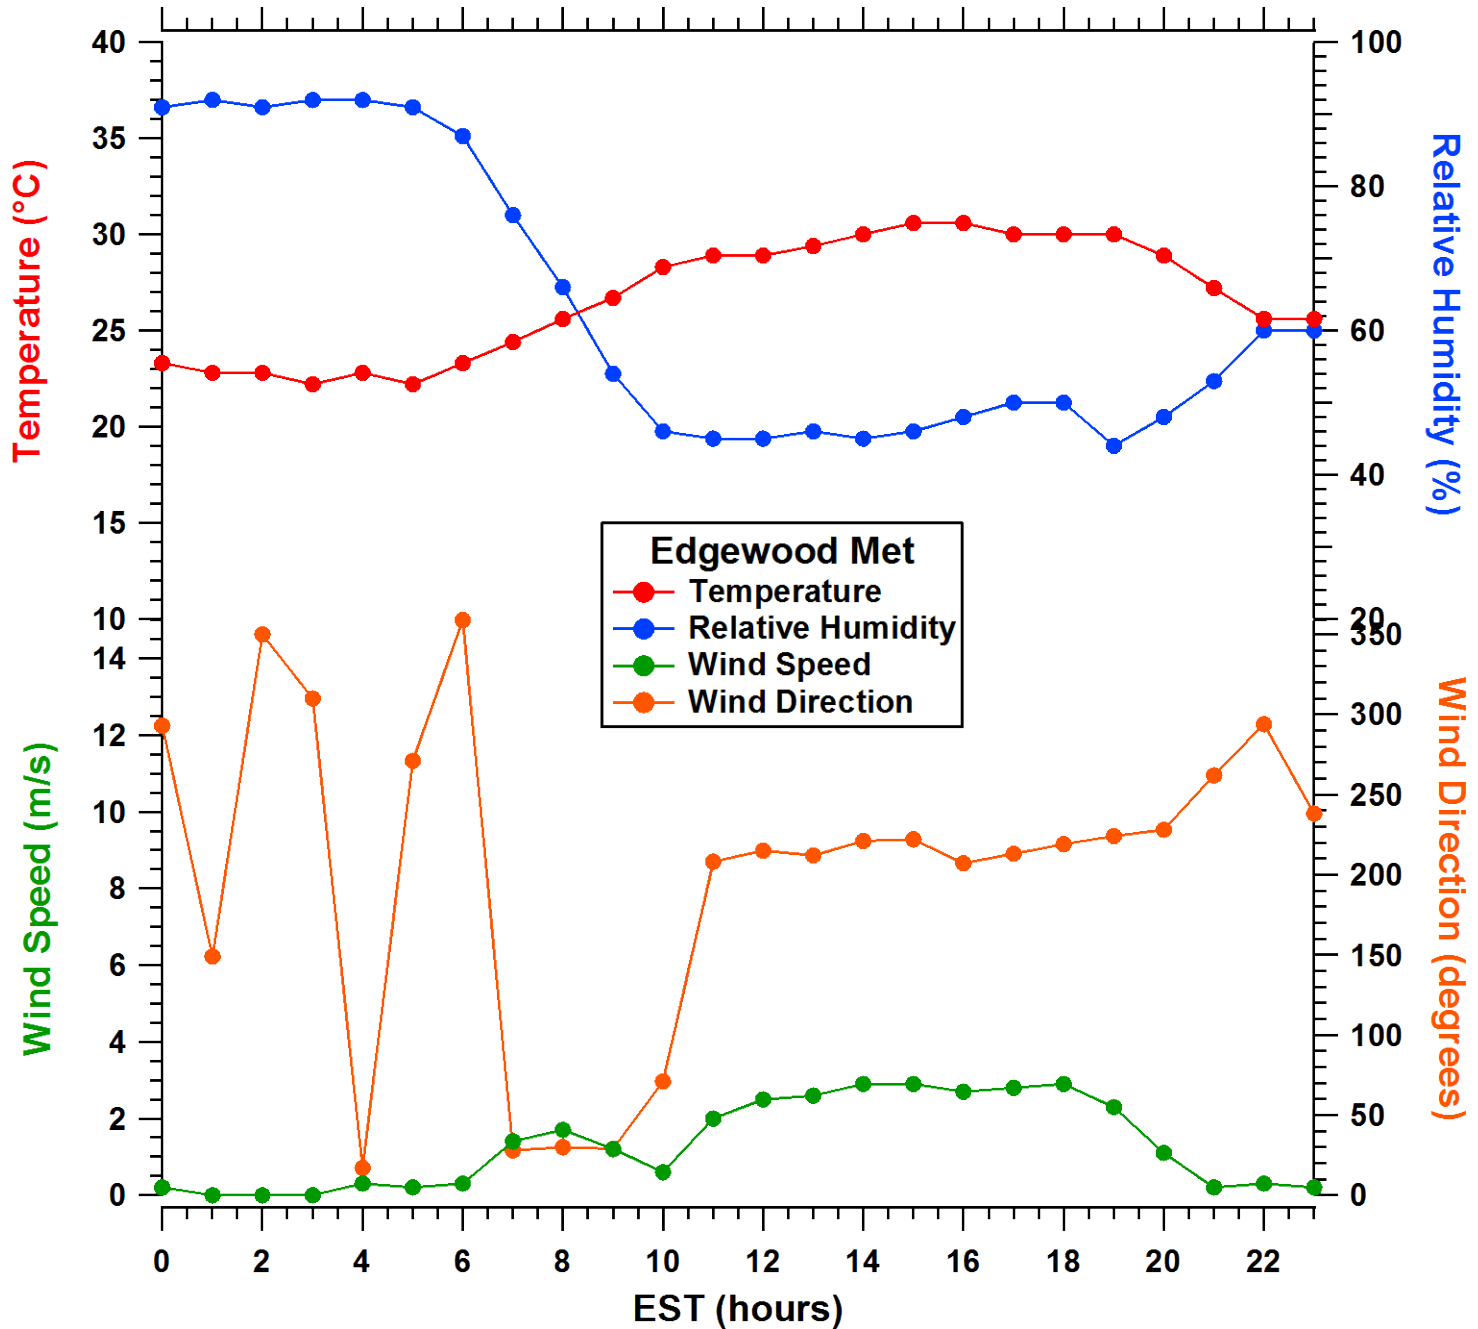

2011-07-26 MDE Ground Site Data Quick Look

All data are preliminary and subject to change

2011-07-26 MDE Ground Site Data Quick Look

All data are preliminary and subject to change

2011-07-26 MDE Ground Site Data Quick Look