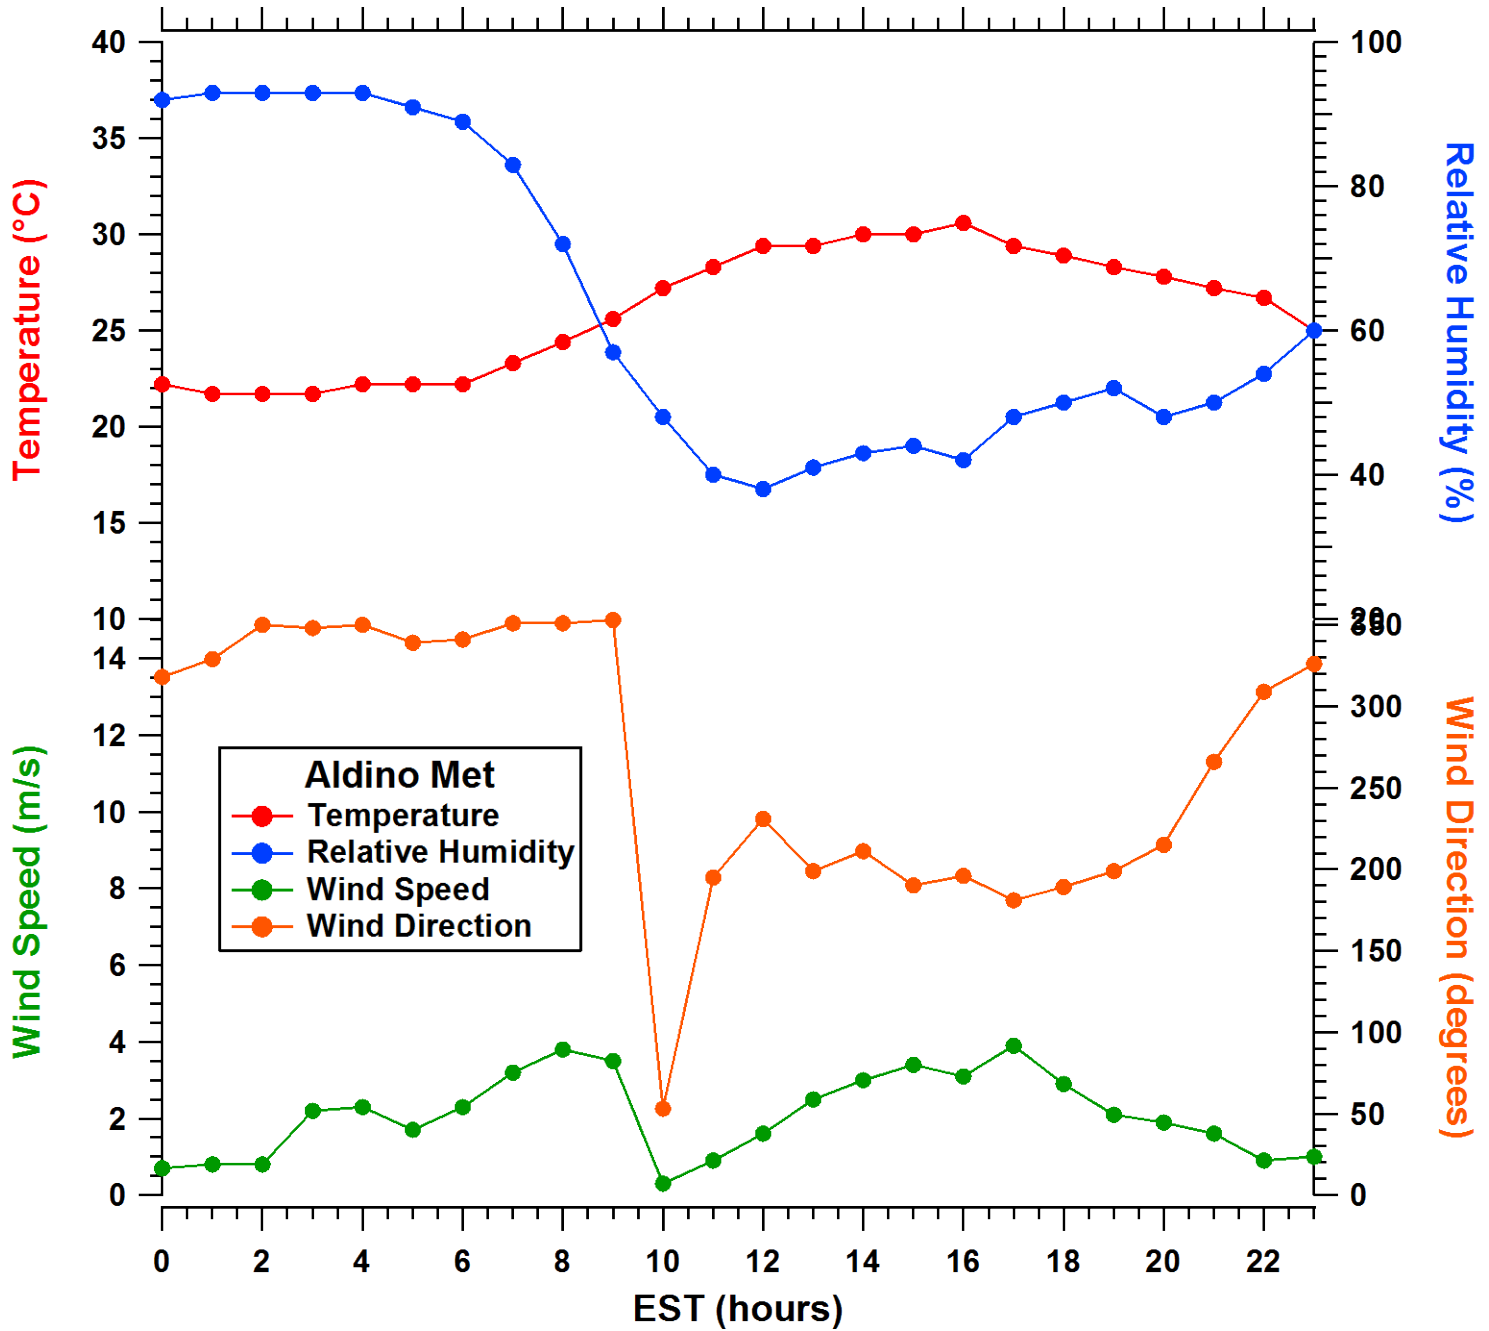

2011-07-26 MDE Ground Site Data Quick Look

All data are preliminary and subject to change

2011-07-26 MDE Ground Site Data Quick Look

All data are preliminary and subject to change

2011-07-26 MDE Ground Site Data Quick Look