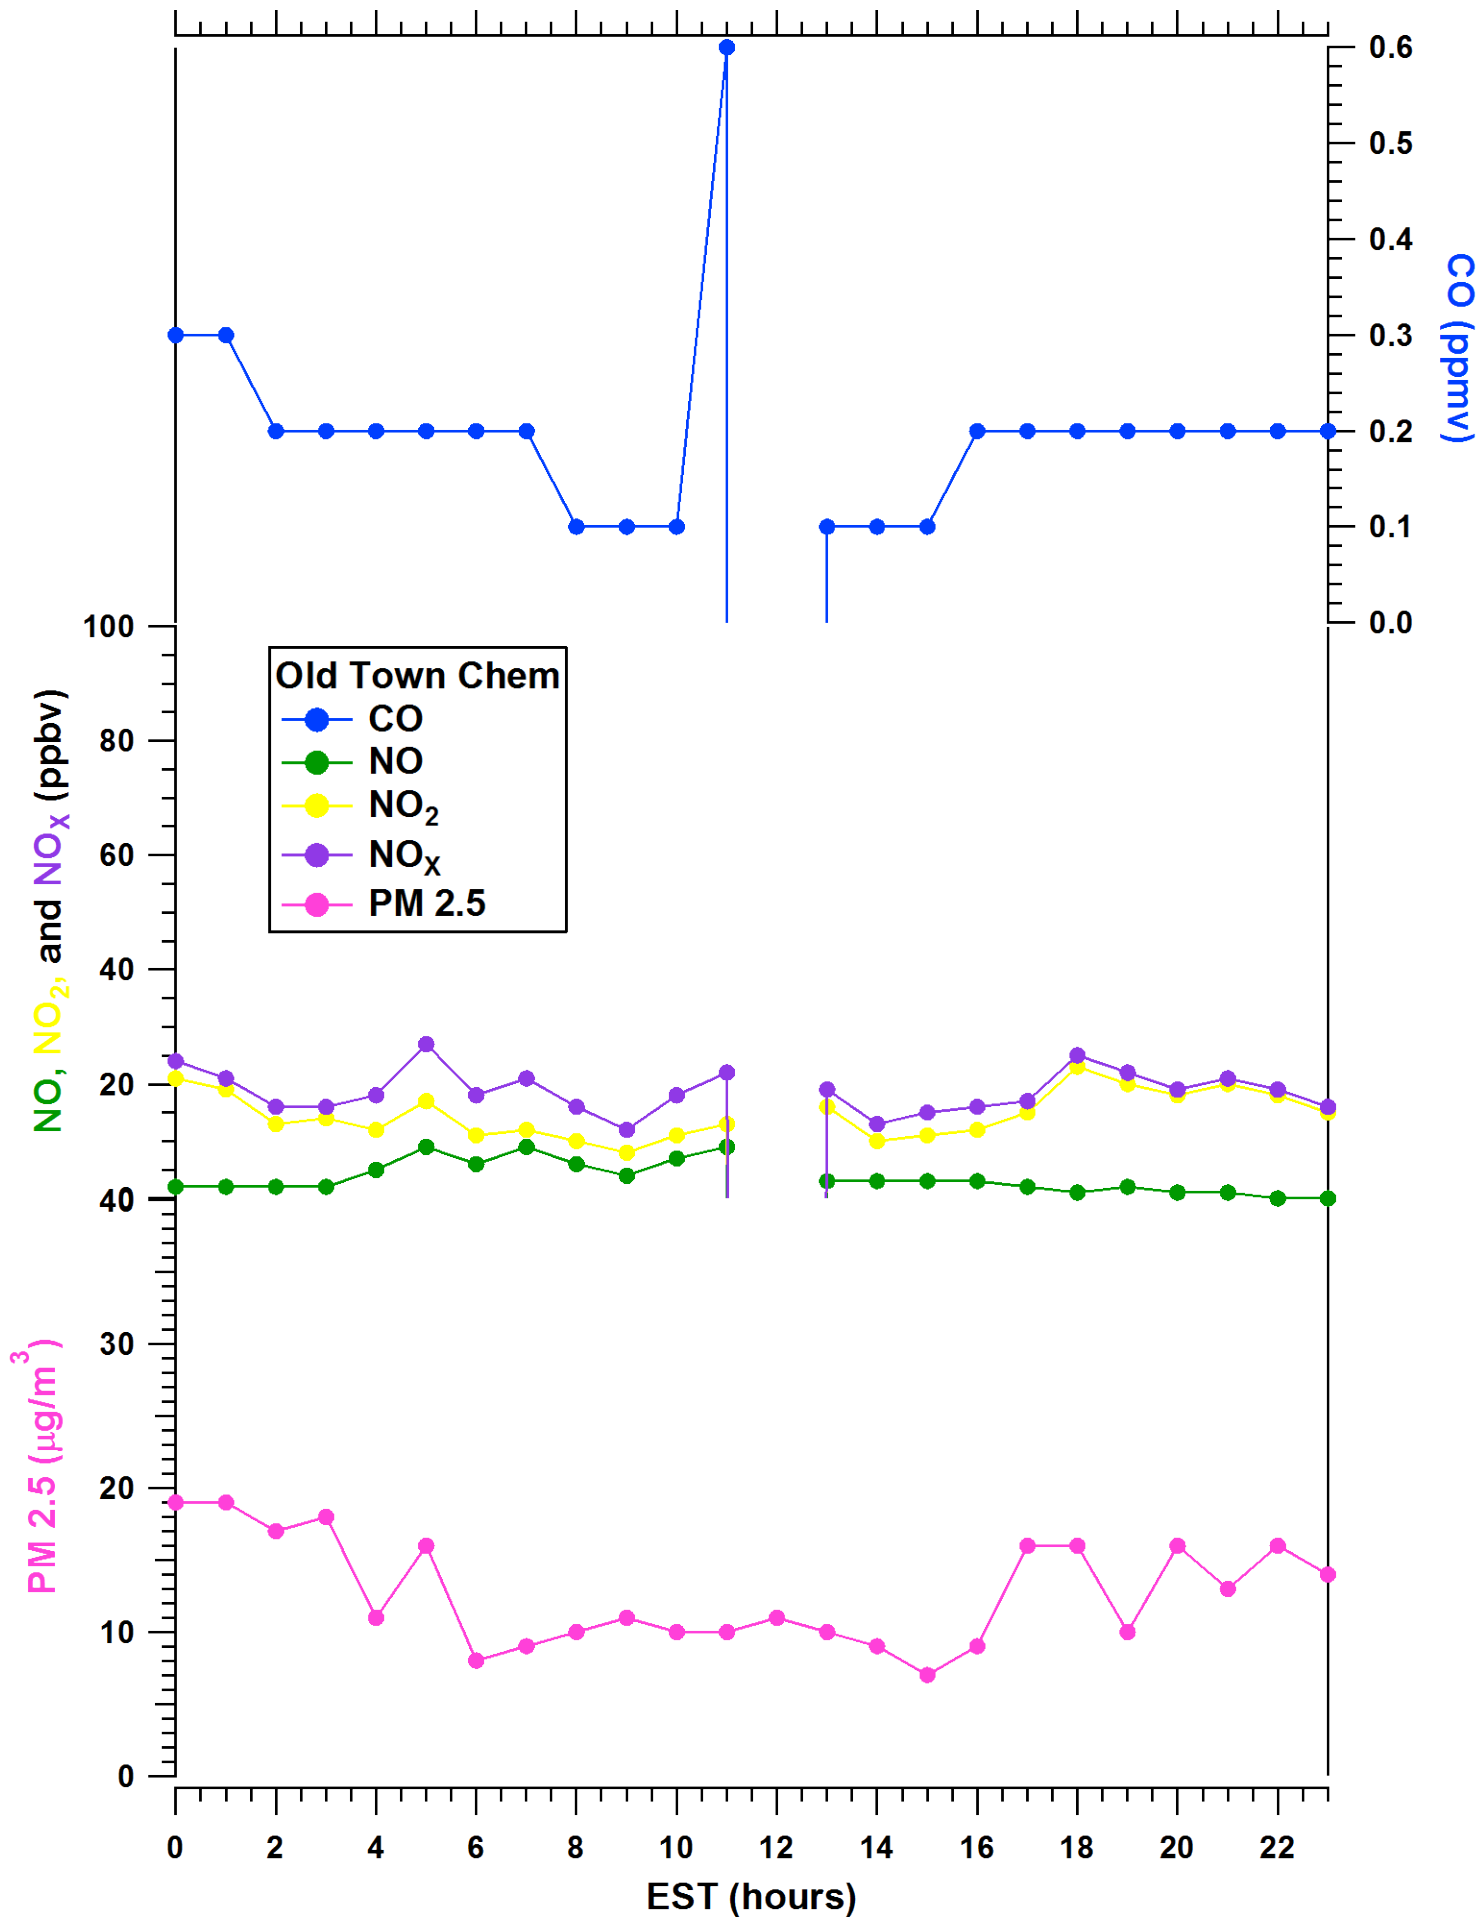

2011-07-26 MDE Ground Site Data Quick Look

All data are preliminary and subject to change

2011-07-26 MDE Ground Site Data Quick Look

All data are preliminary and subject to change

2011-07-26 MDE Ground Site Data Quick Look

All data are preliminary and subject to change

2011-07-26 MDE Ground Site Data Quick Look

All data are preliminary and subject to change

2011-07-26 MDE Ground Site Data Quick Look

All data are preliminary and subject to change