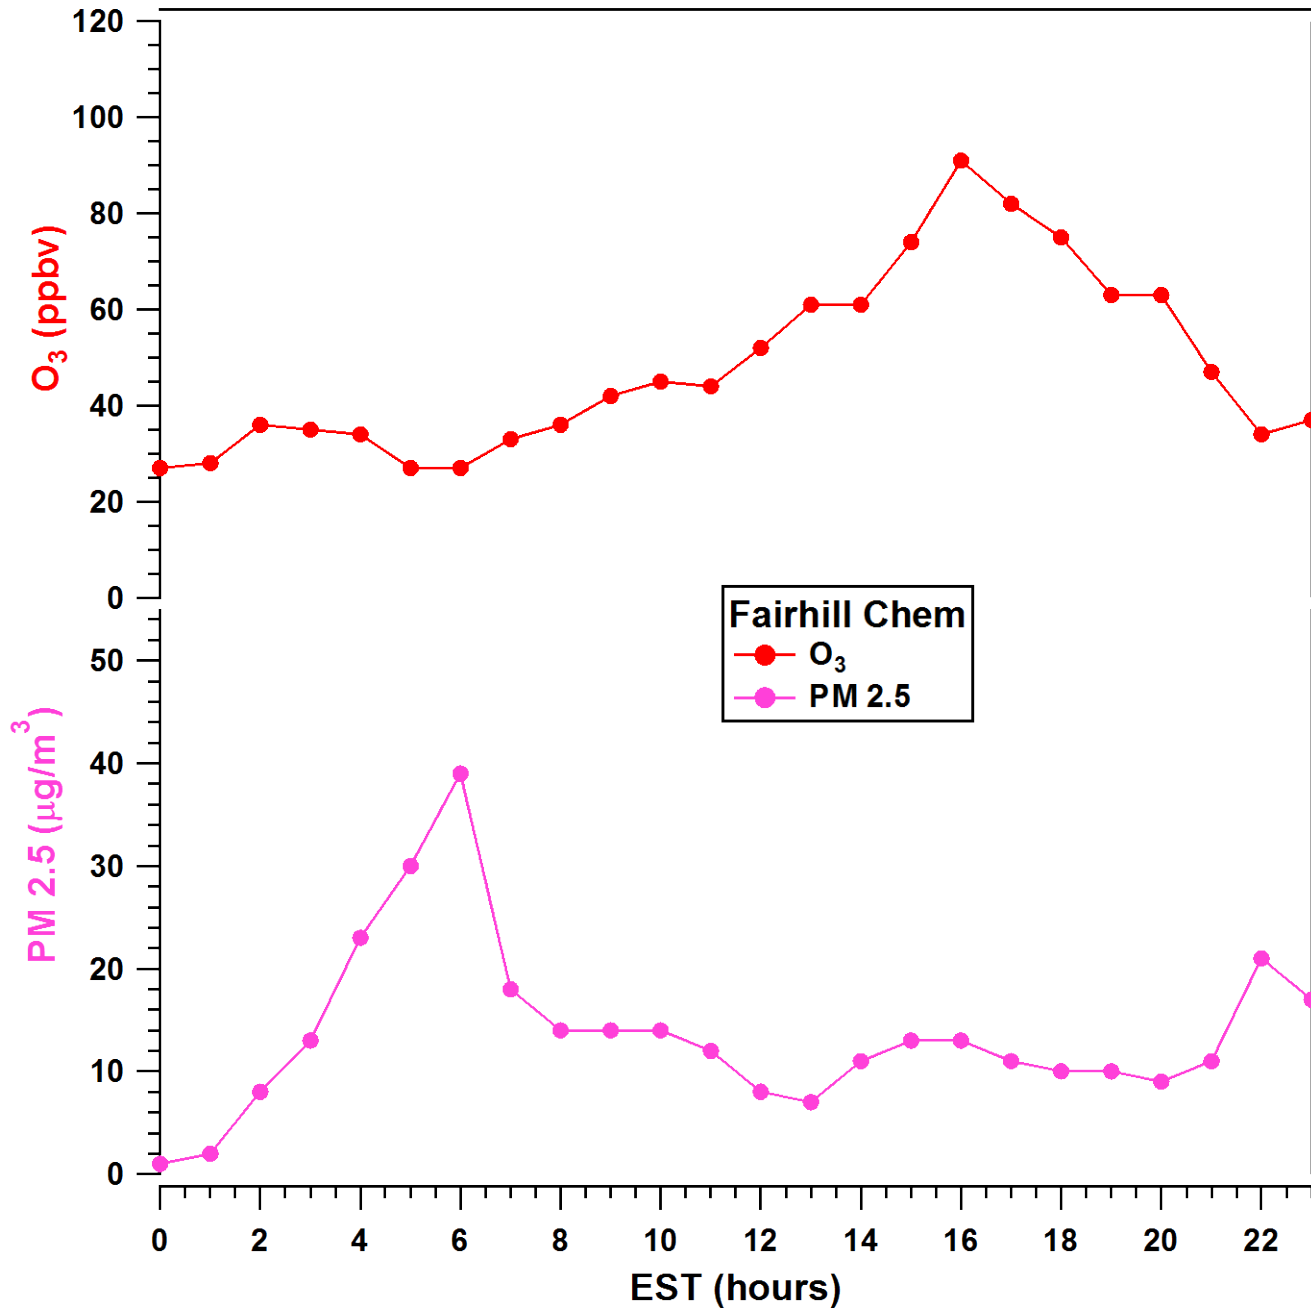

2011-07-26 MDE Ground Site Data Quick Look

All data are preliminary and subject to change

2011-07-26 MDE Ground Site Data Quick Look

All data are preliminary and subject to change

2011-07-26 MDE Ground Site Data Quick Look