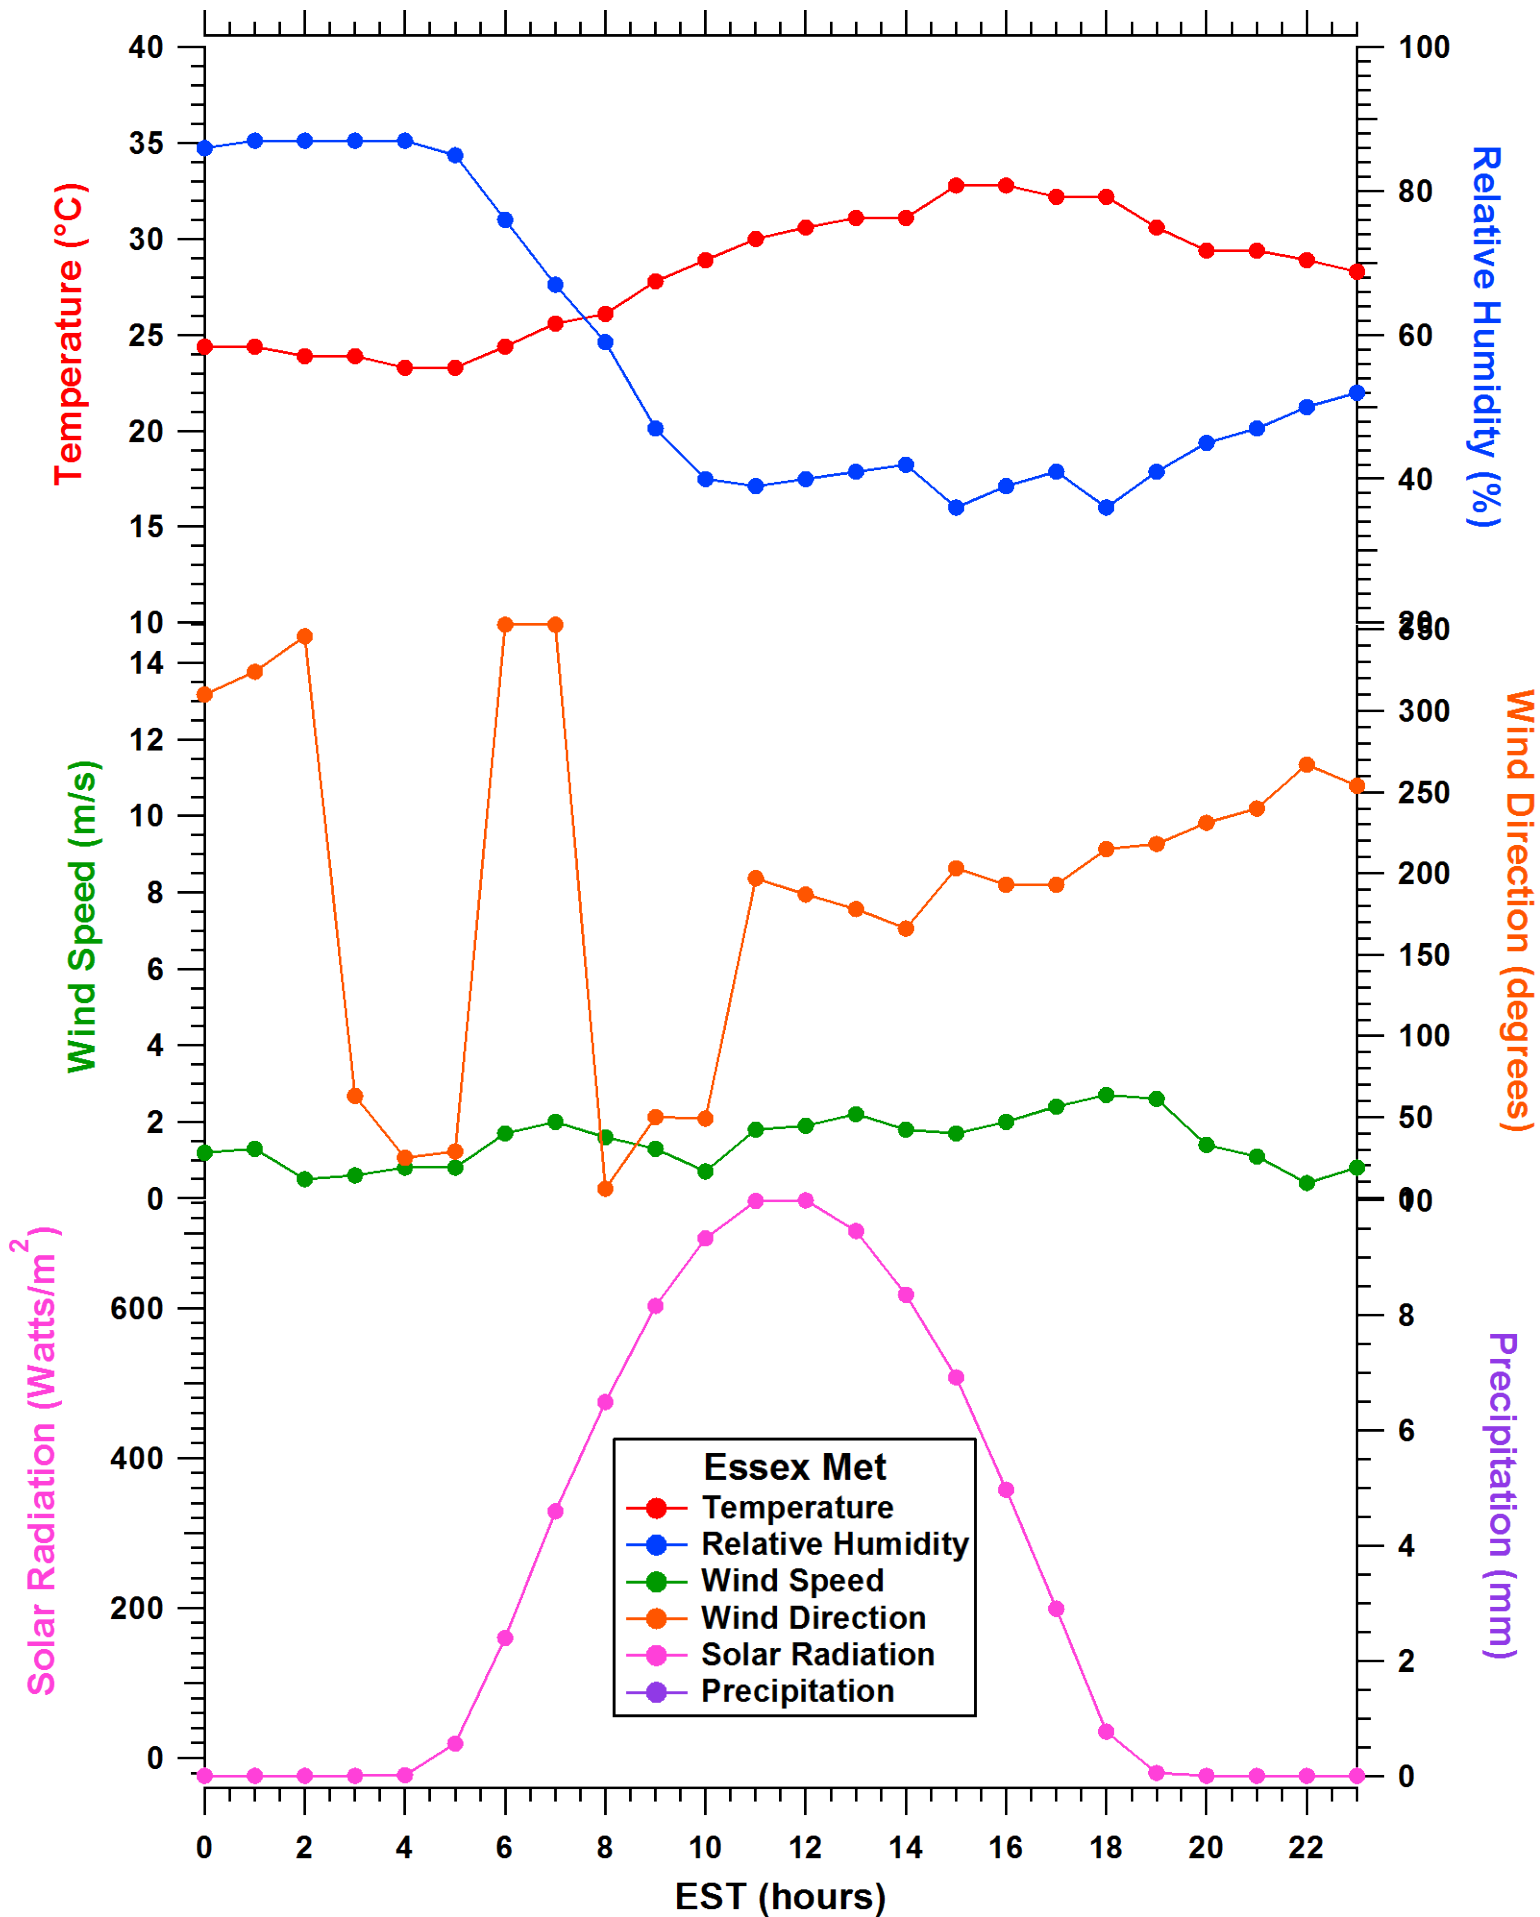

2011-07-26 MDE Ground Site Data Quick Look

All data are preliminary and subject to change

2011-07-26 MDE Ground Site Data Quick Look

All data are preliminary and subject to change

2011-07-26 MDE Ground Site Data Quick Look

All data are preliminary and subject to change

2011-07-26 MDE Ground Site Data Quick Look

All data are preliminary and subject to change

2011-07-26 MDE Ground Site Data Quick Look

All data are preliminary and subject to change