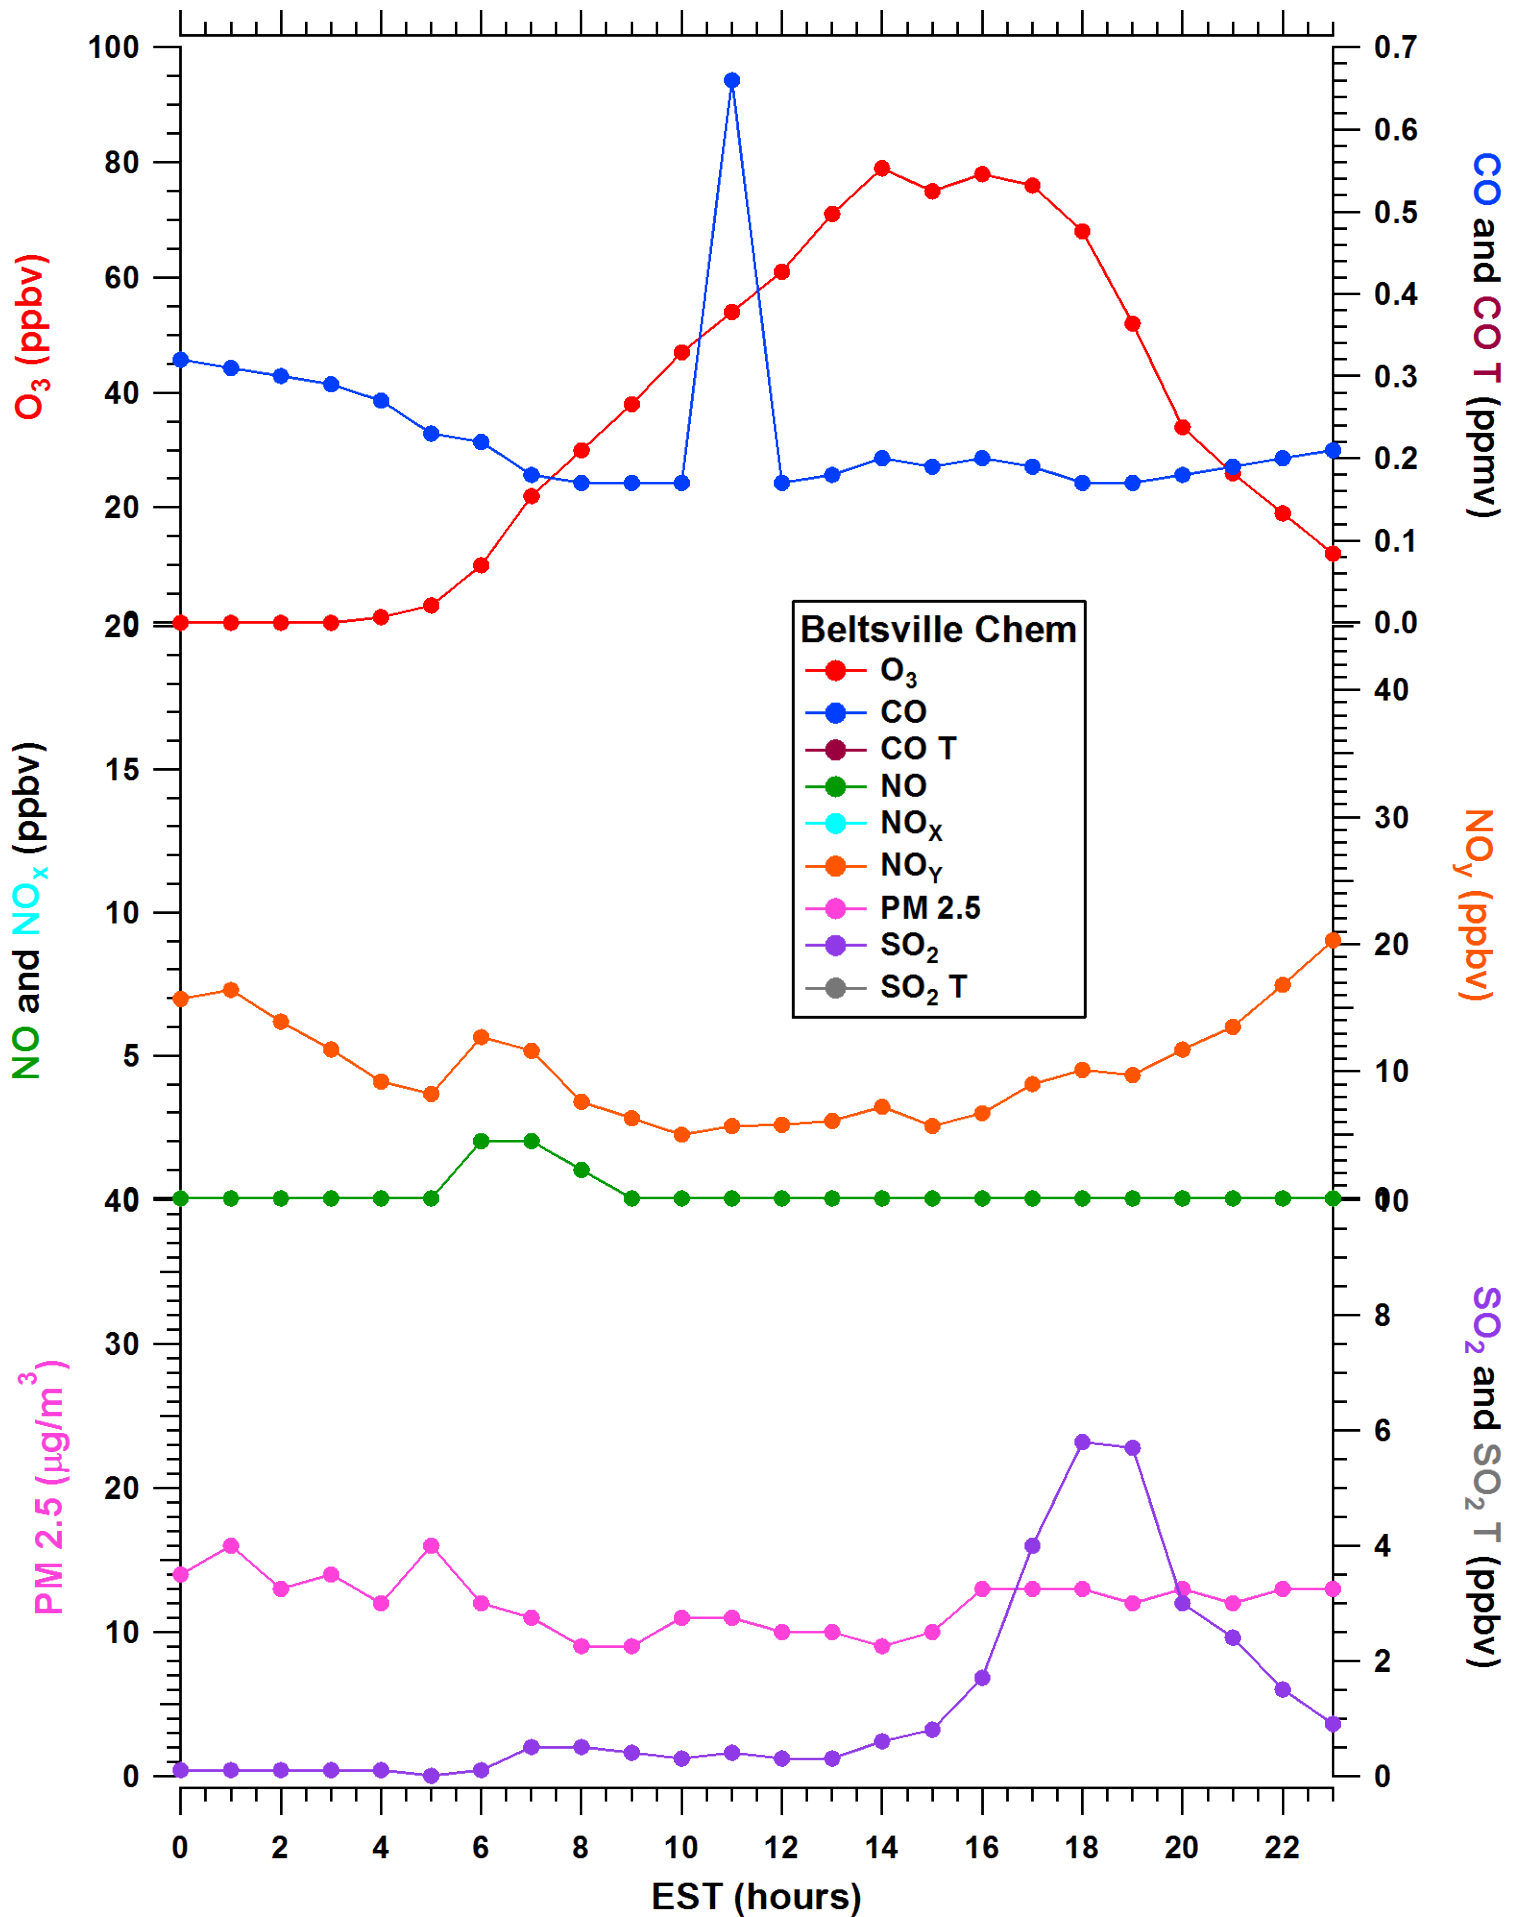

2011-07-26 MDE Ground Site Data Quick Look

All data are preliminary and subject to change

2011-07-26 MDE Ground Site Data Quick Look

All data are preliminary and subject to change

2011-07-26 MDE Ground Site Data Quick Look

All data are preliminary and subject to change

2011-07-26 MDE Ground Site Data Quick Look

All data are preliminary and subject to change

2011-07-26 MDE Ground Site Data Quick Look

All data are preliminary and subject to change