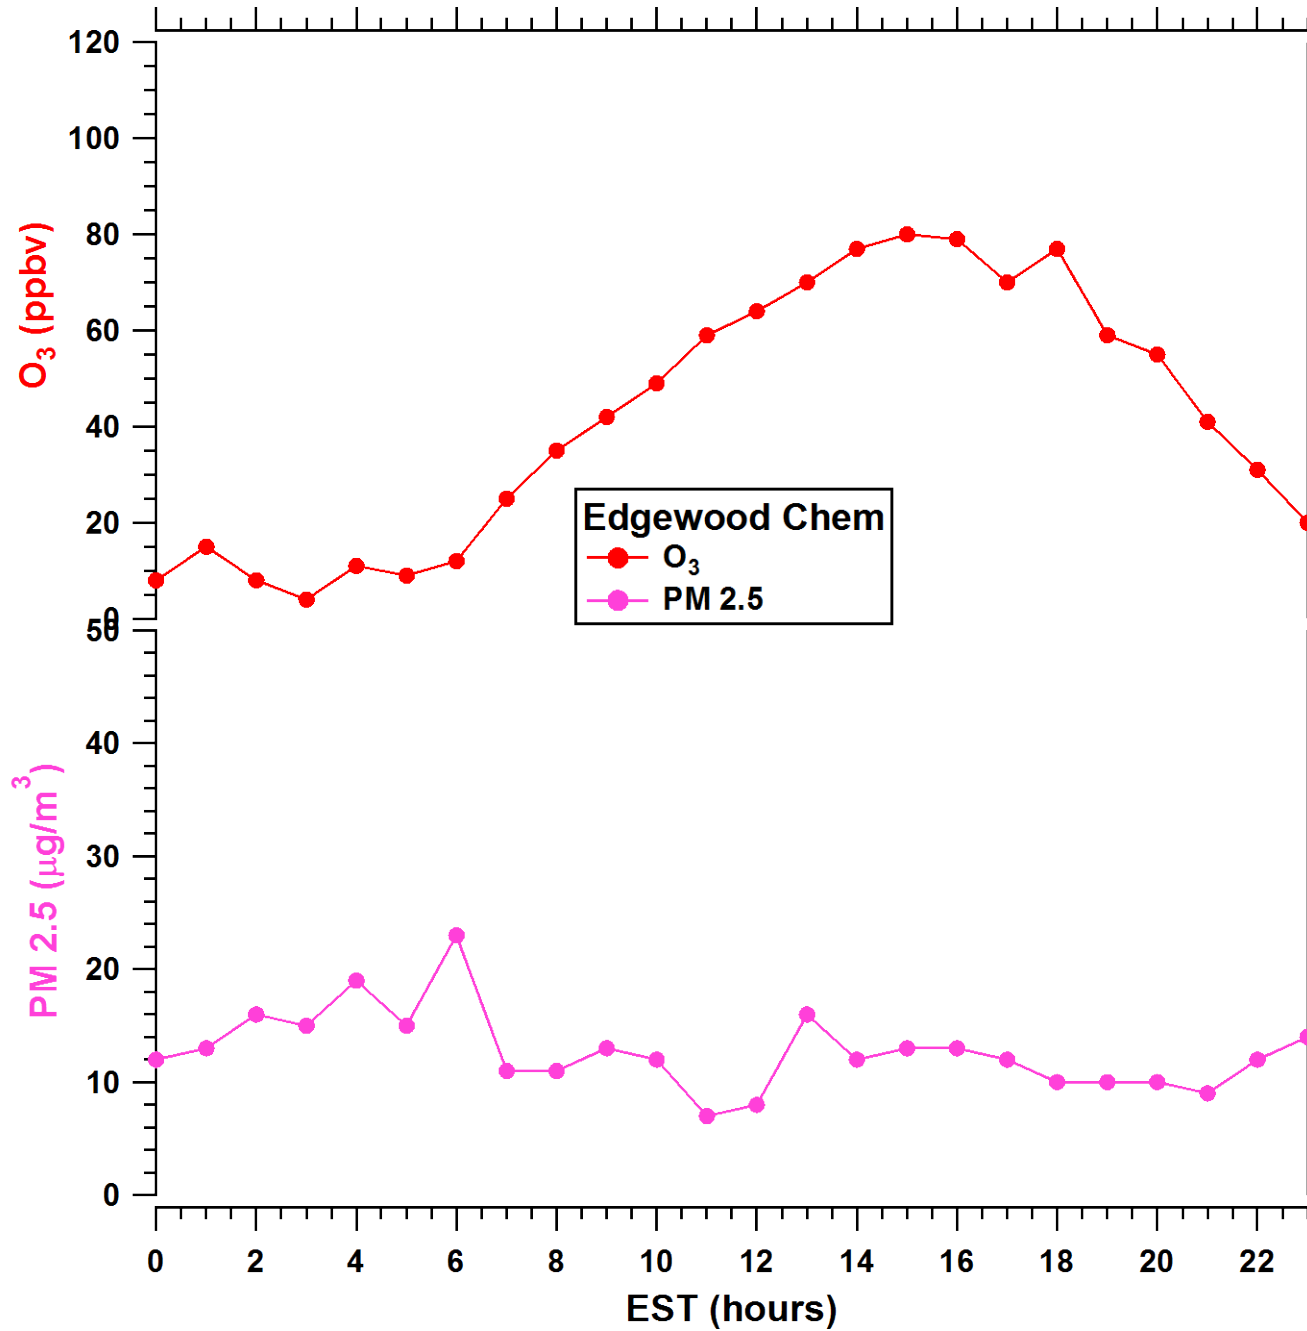

2011-07-26 MDE Ground Site Data Quick Look

All data are preliminary and subject to change

2011-07-26 MDE Ground Site Data Quick Look

All data are preliminary and subject to change

2011-07-26 MDE Ground Site Data Quick Look

All data are preliminary and subject to change

2011-07-26 MDE Ground Site Data Quick Look

All data are preliminary and subject to change

2011-07-26 MDE Ground Site Data Quick Look

All data are preliminary and subject to change