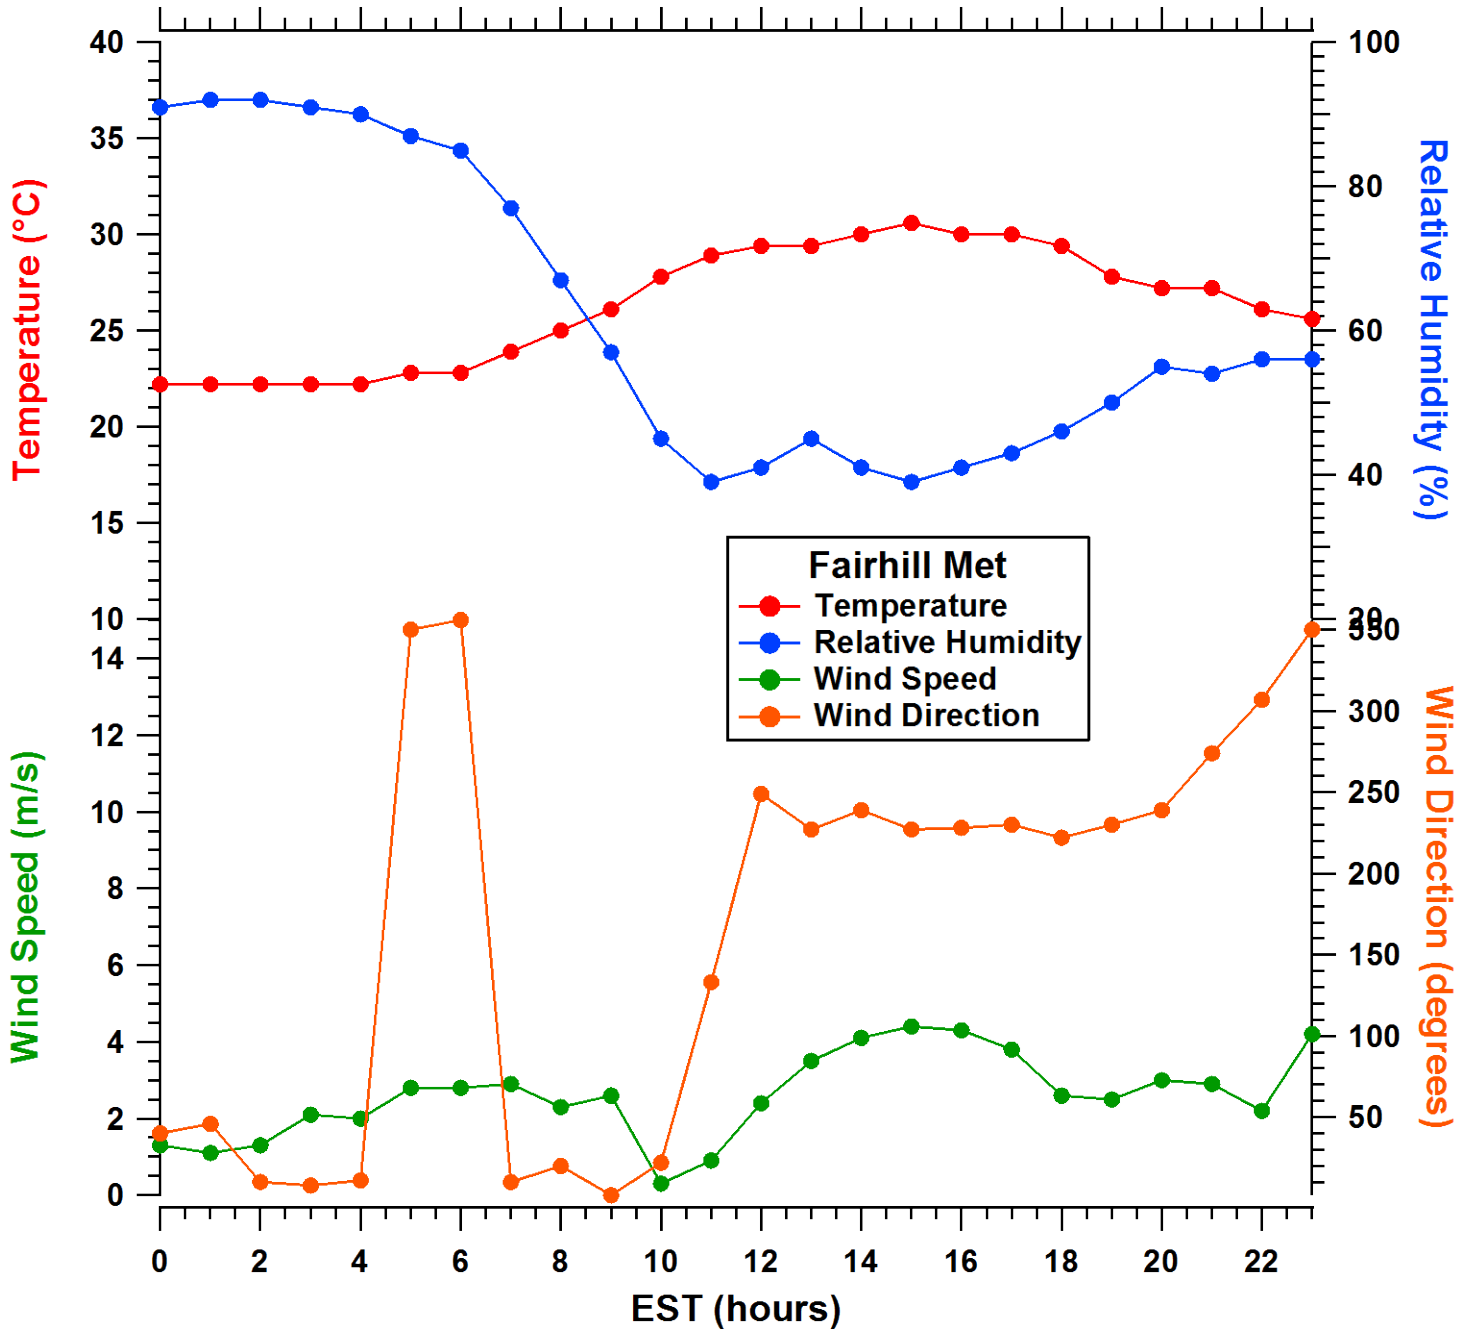

2011-07-26 MDE Ground Site Data Quick Look

All data are preliminary and subject to change