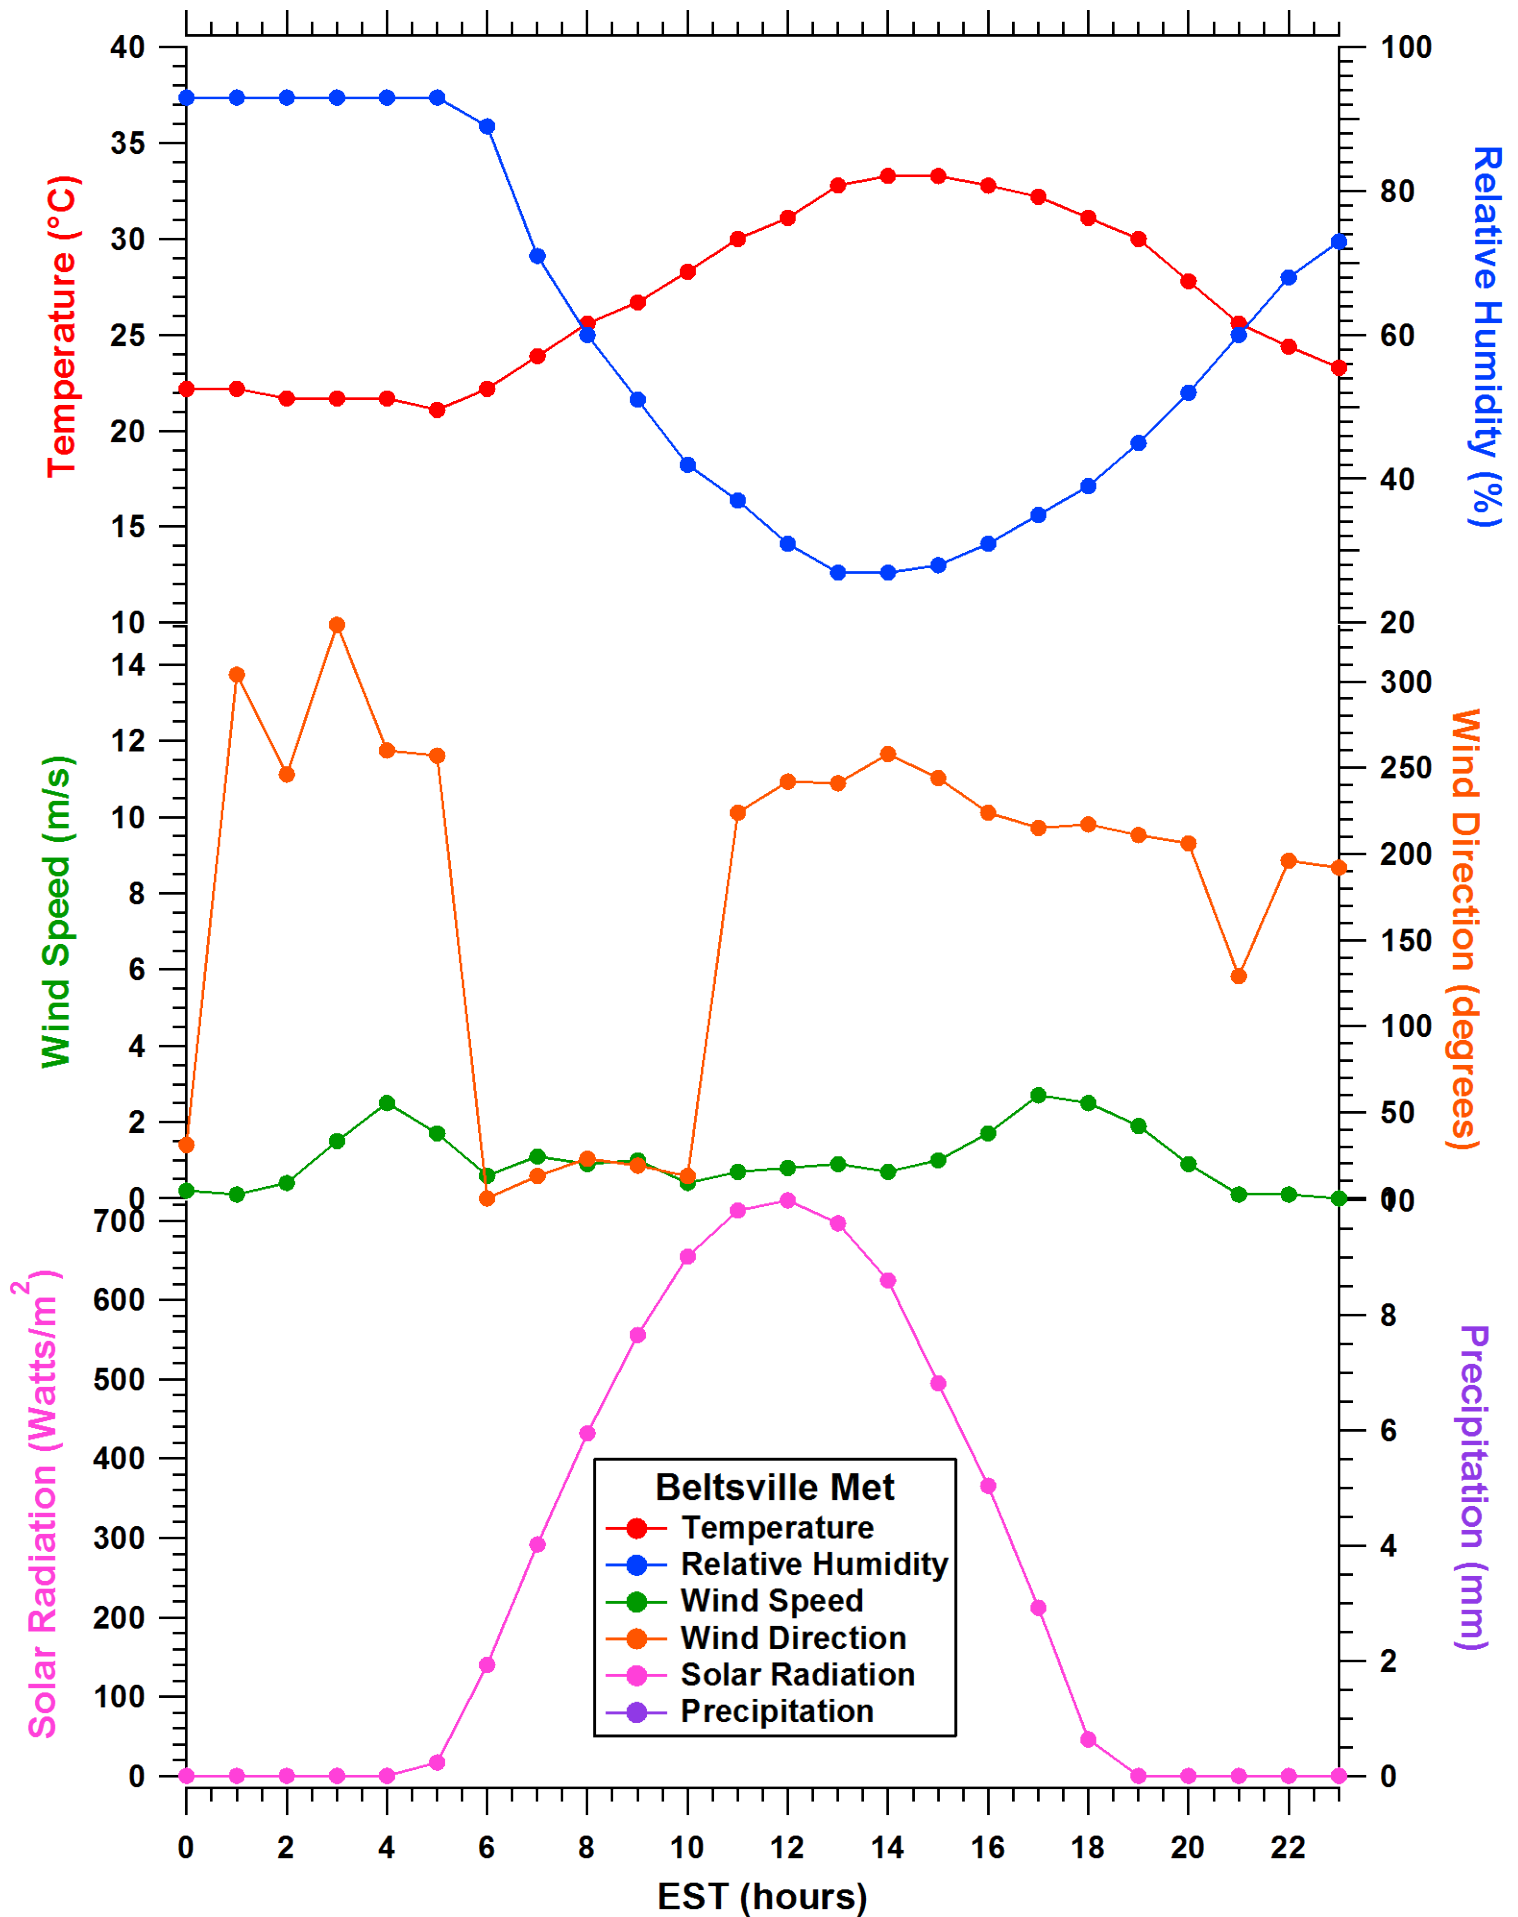

2011-07-26 MDE Ground Site Data Quick Look

All data are preliminary and subject to change

2011-07-26 MDE Ground Site Data Quick Look

All data are preliminary and subject to change

2011-07-26 MDE Ground Site Data Quick Look

All data are preliminary and subject to change

2011-07-26 MDE Ground Site Data Quick Look

All data are preliminary and subject to change

2011-07-26 MDE Ground Site Data Quick Look

All data are preliminary and subject to change