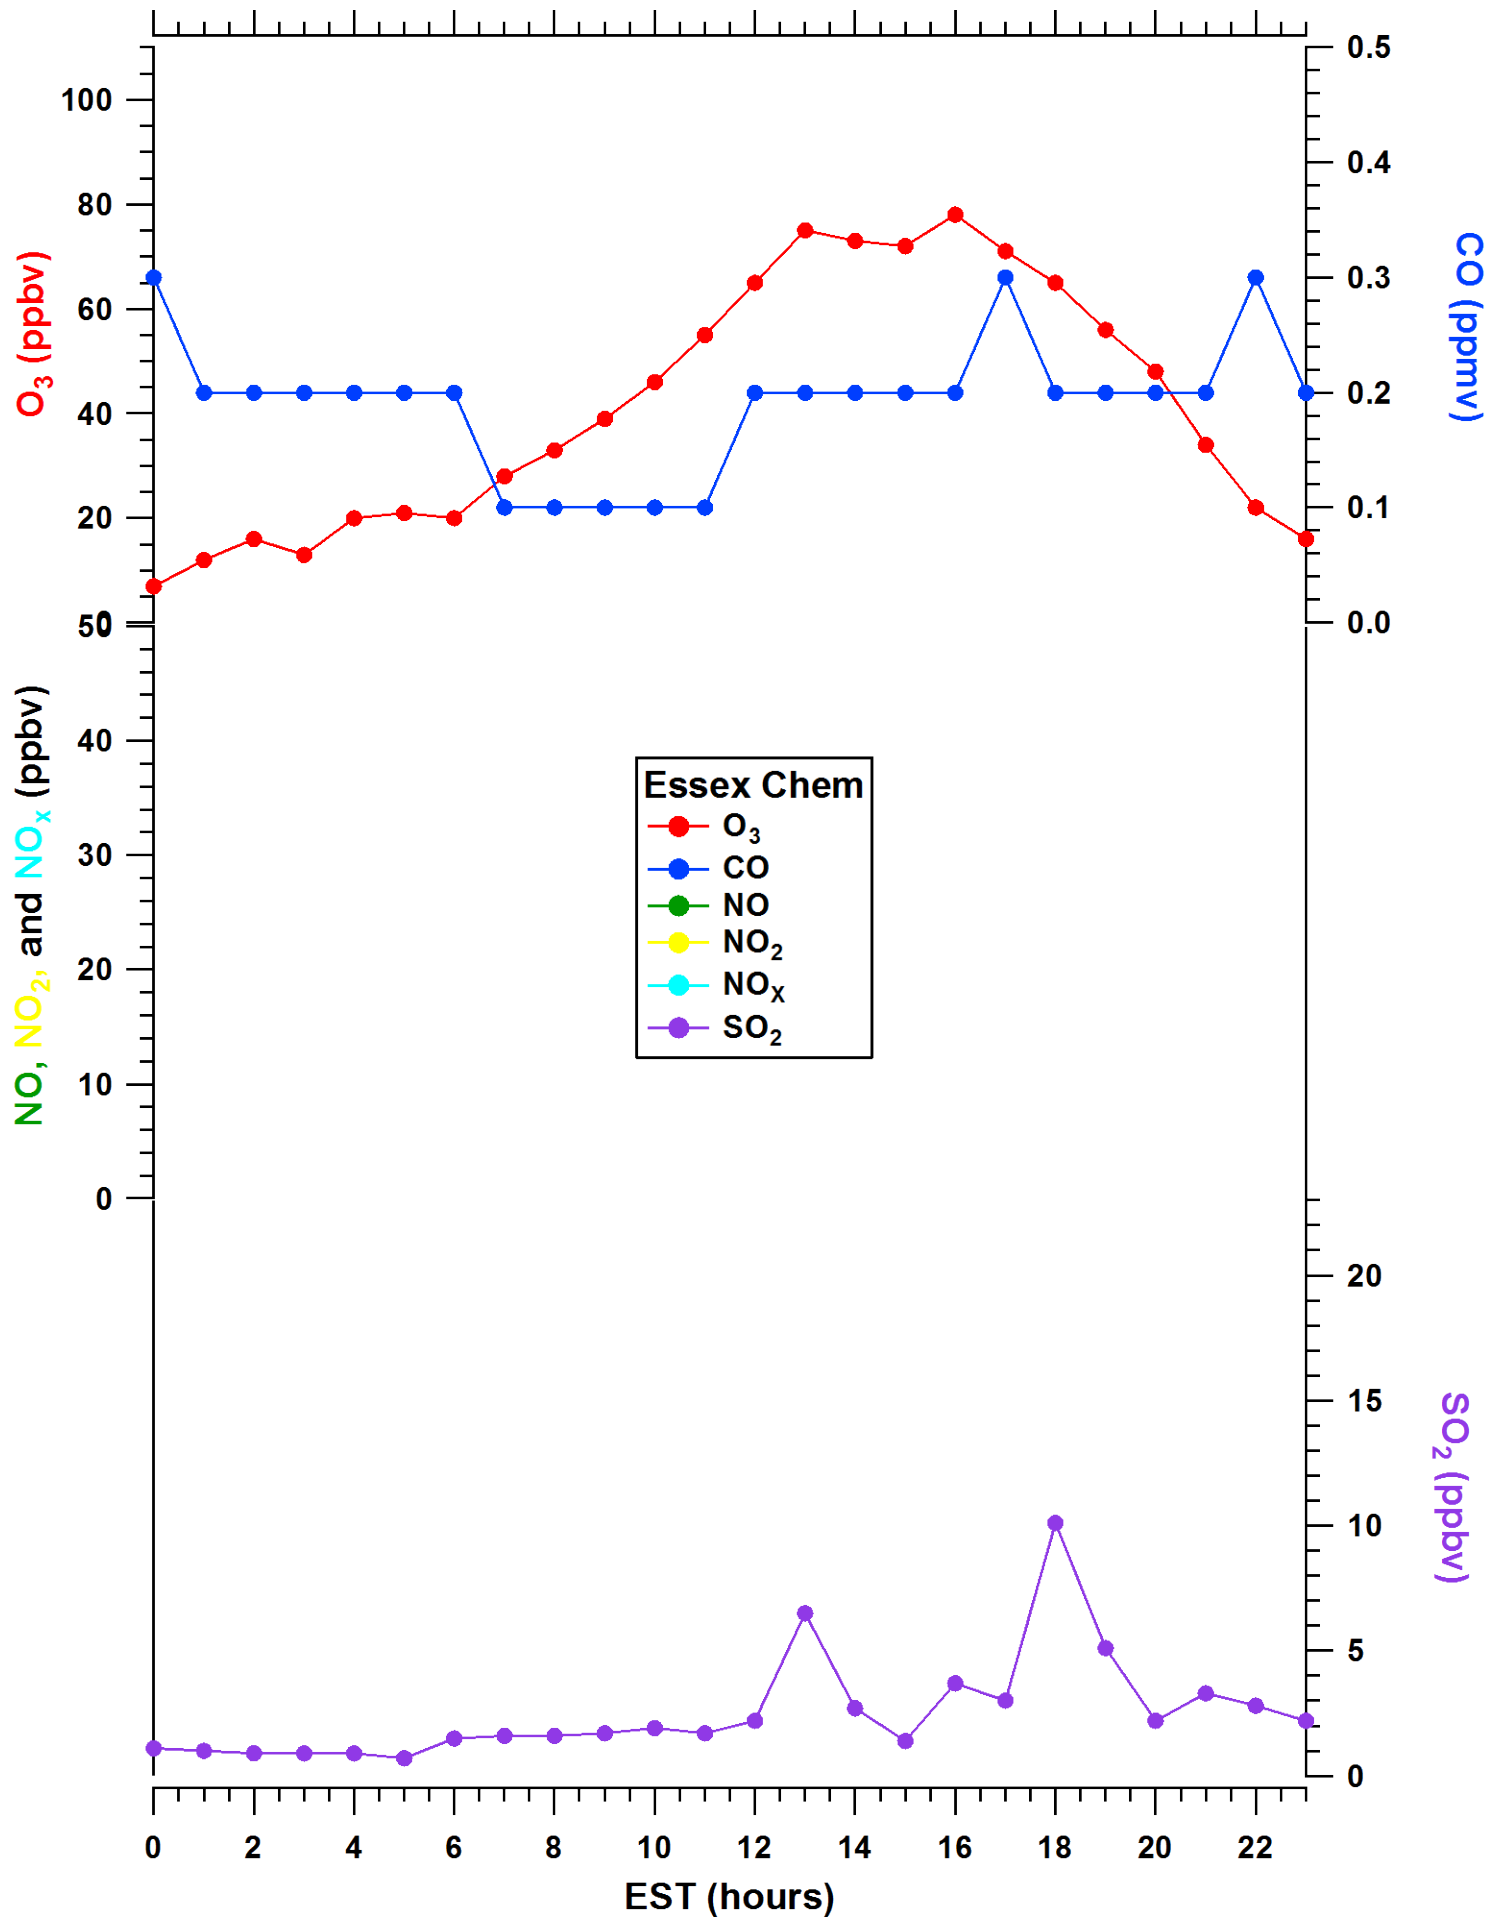

2011-07-26 MDE Ground Site Data Quick Look

All data are preliminary and subject to change

2011-07-26 MDE Ground Site Data Quick Look

All data are preliminary and subject to change

2011-07-26 MDE Ground Site Data Quick Look

All data are preliminary and subject to change

2011-07-26 MDE Ground Site Data Quick Look

All data are preliminary and subject to change

2011-07-26 MDE Ground Site Data Quick Look

All data are preliminary and subject to change