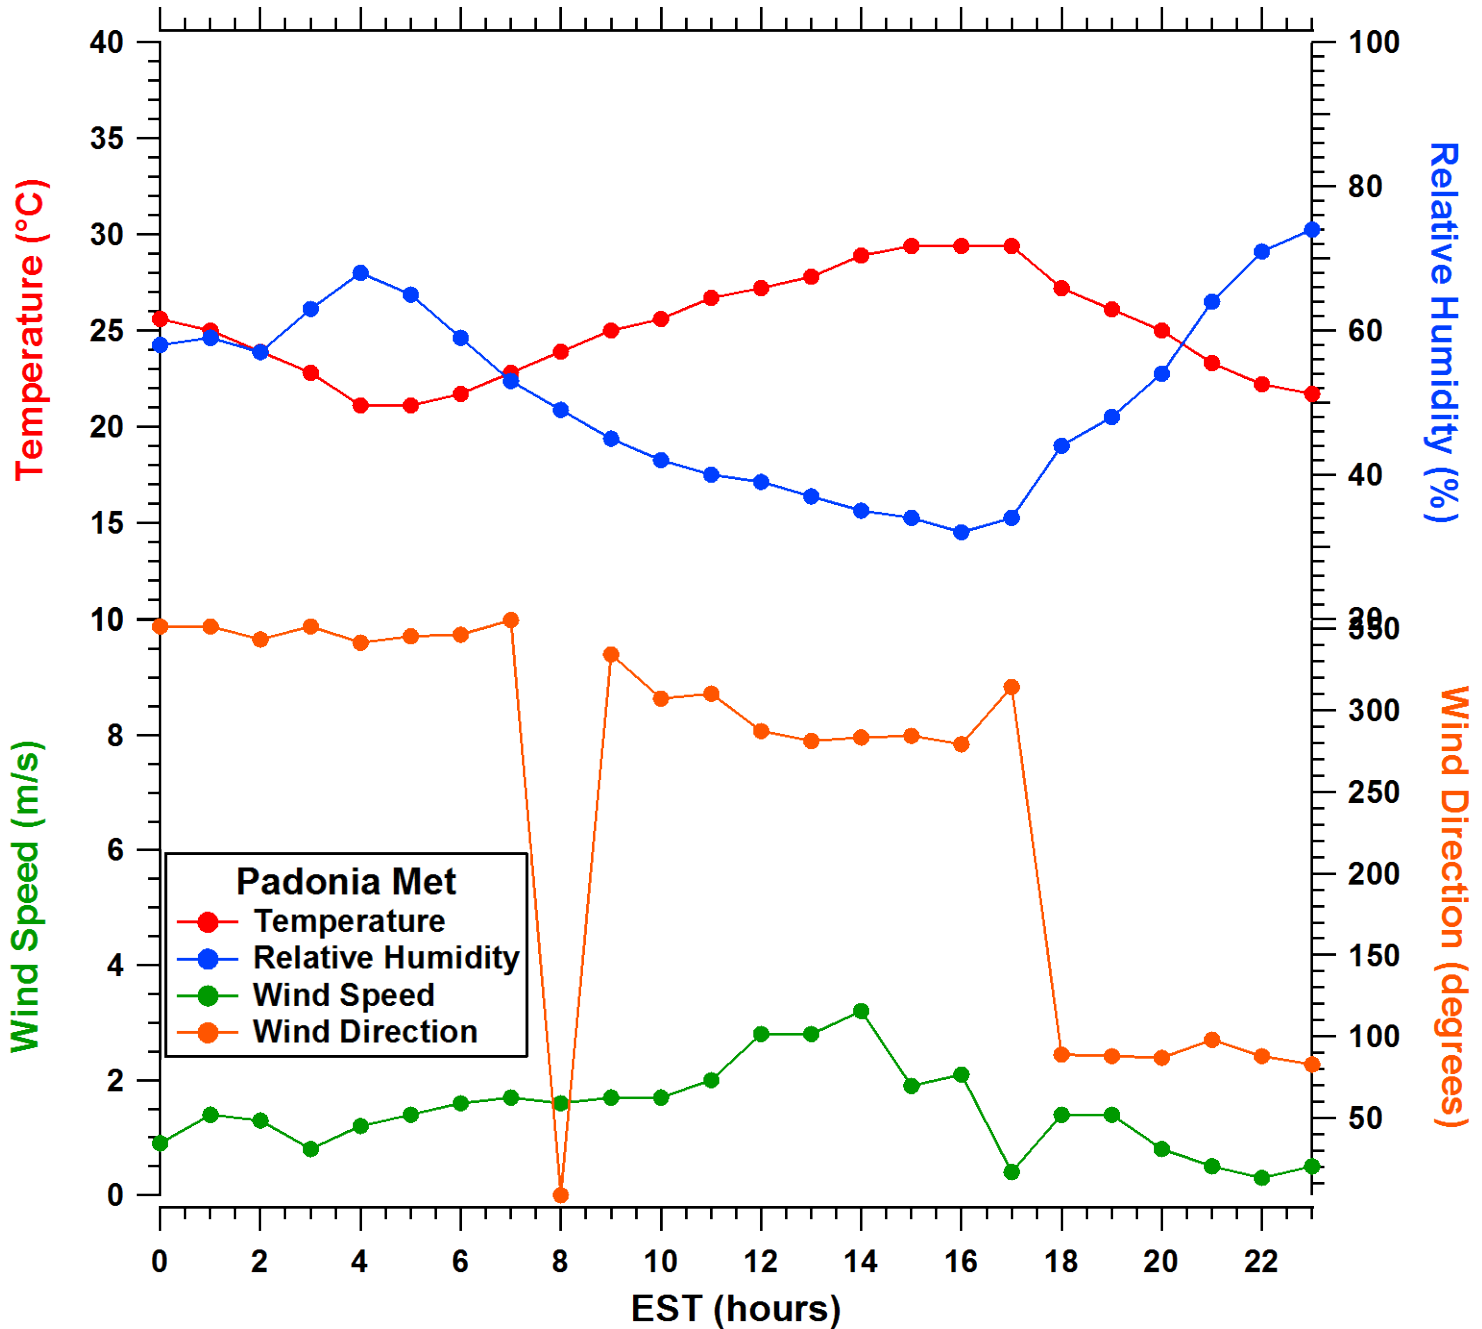

2011-07-27 MDE Ground Site Data Quick Look

All data are preliminary and subject to change