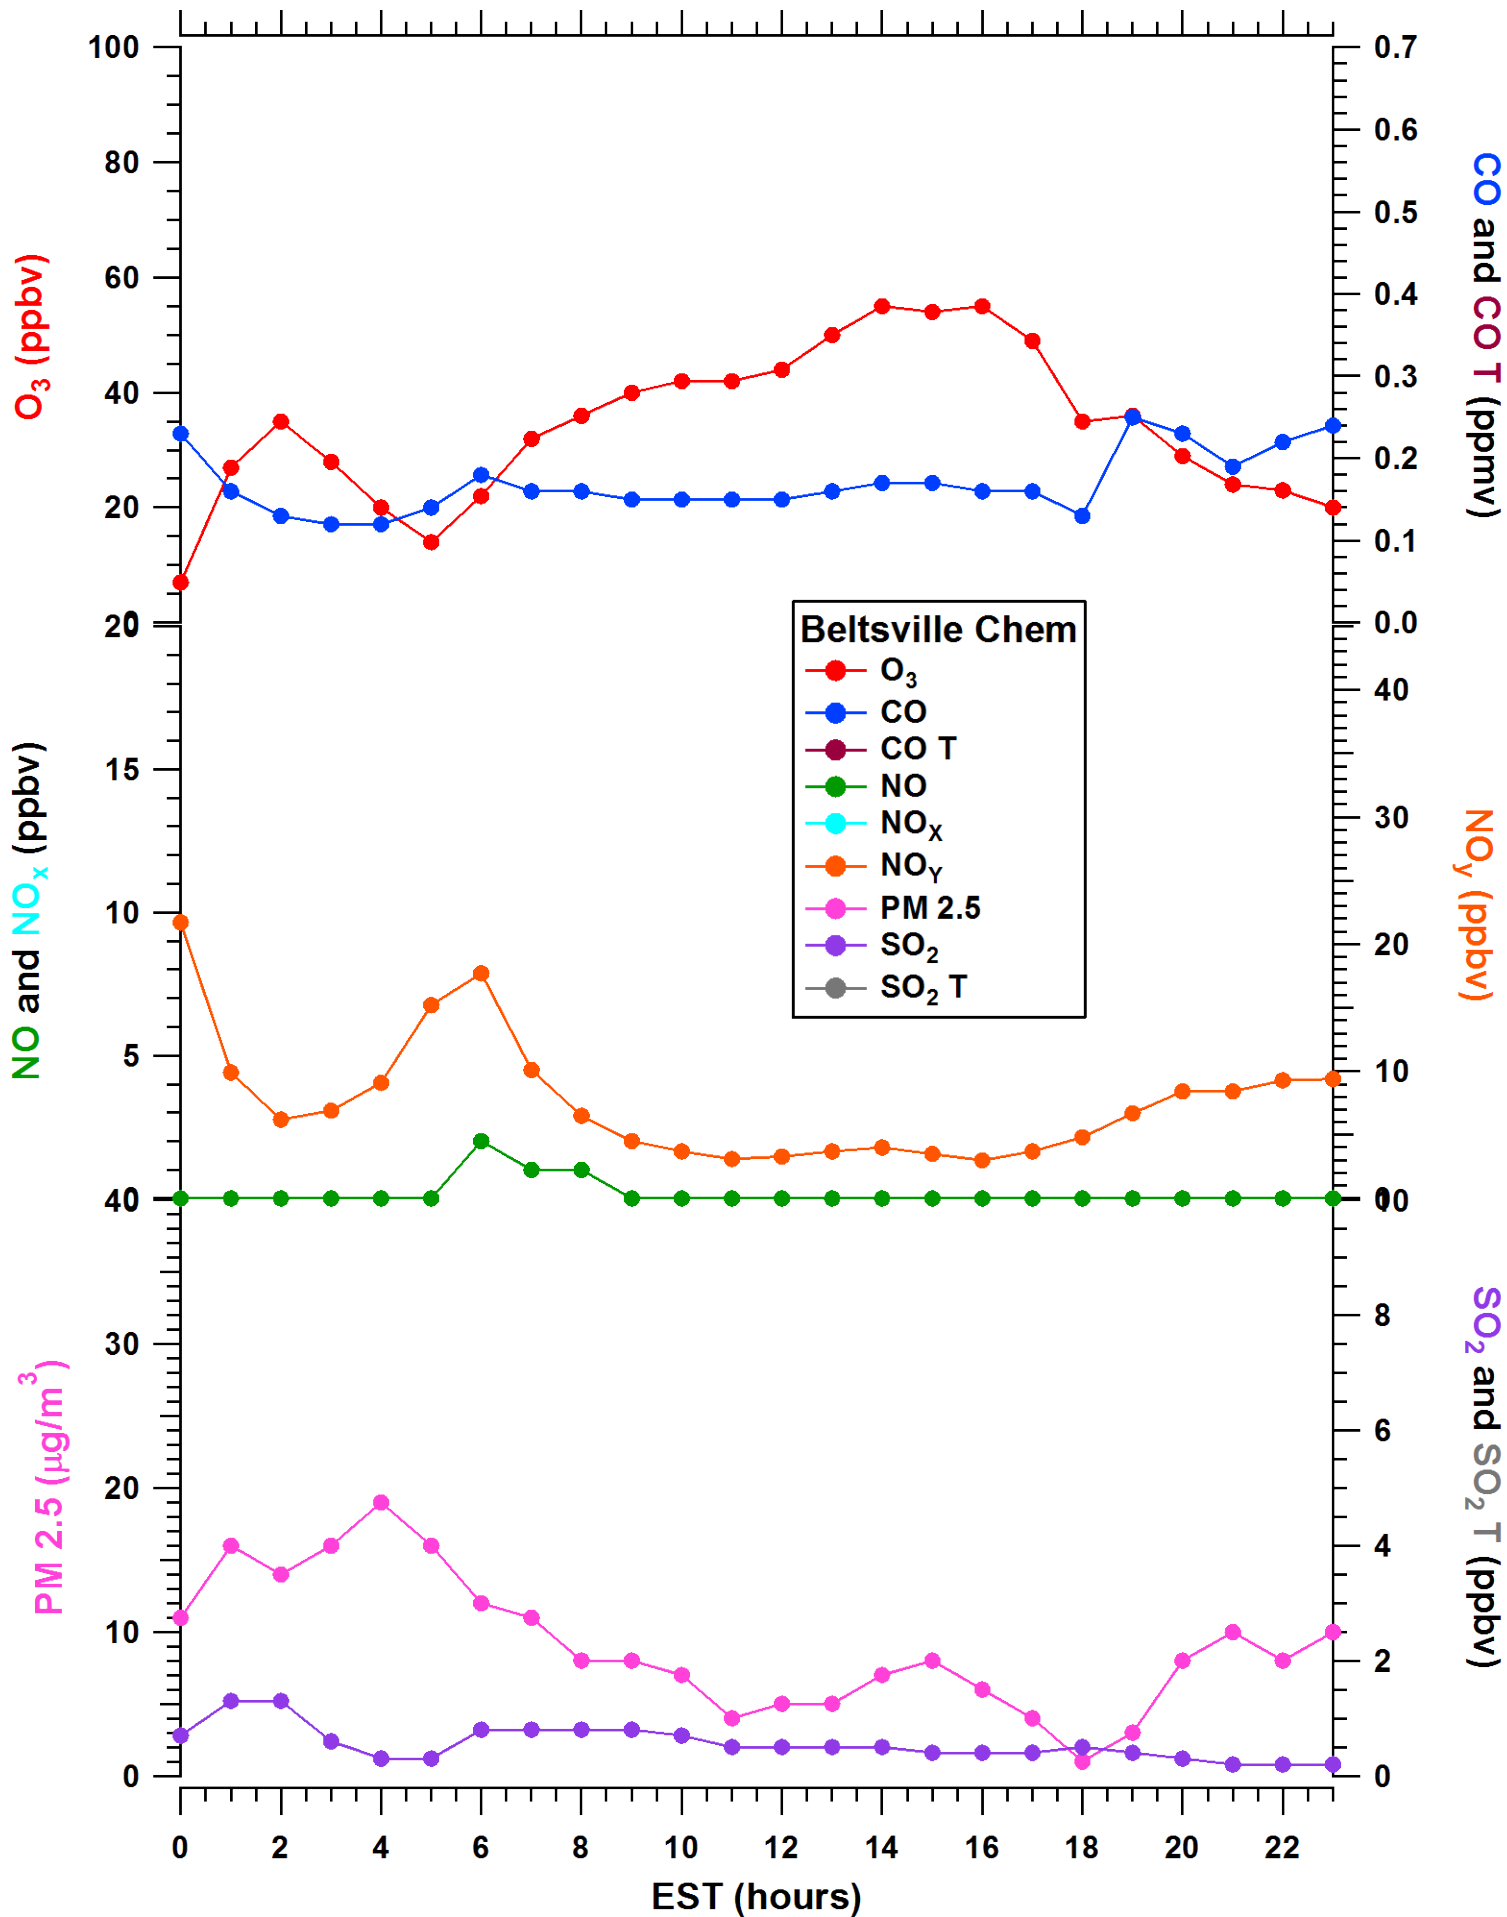

2011-07-27 MDE Ground Site Data Quick Look

All data are preliminary and subject to change

2011-07-27 MDE Ground Site Data Quick Look

All data are preliminary and subject to change

2011-07-27 MDE Ground Site Data Quick Look

All data are preliminary and subject to change

2011-07-27 MDE Ground Site Data Quick Look

All data are preliminary and subject to change

2011-07-27 MDE Ground Site Data Quick Look

All data are preliminary and subject to change