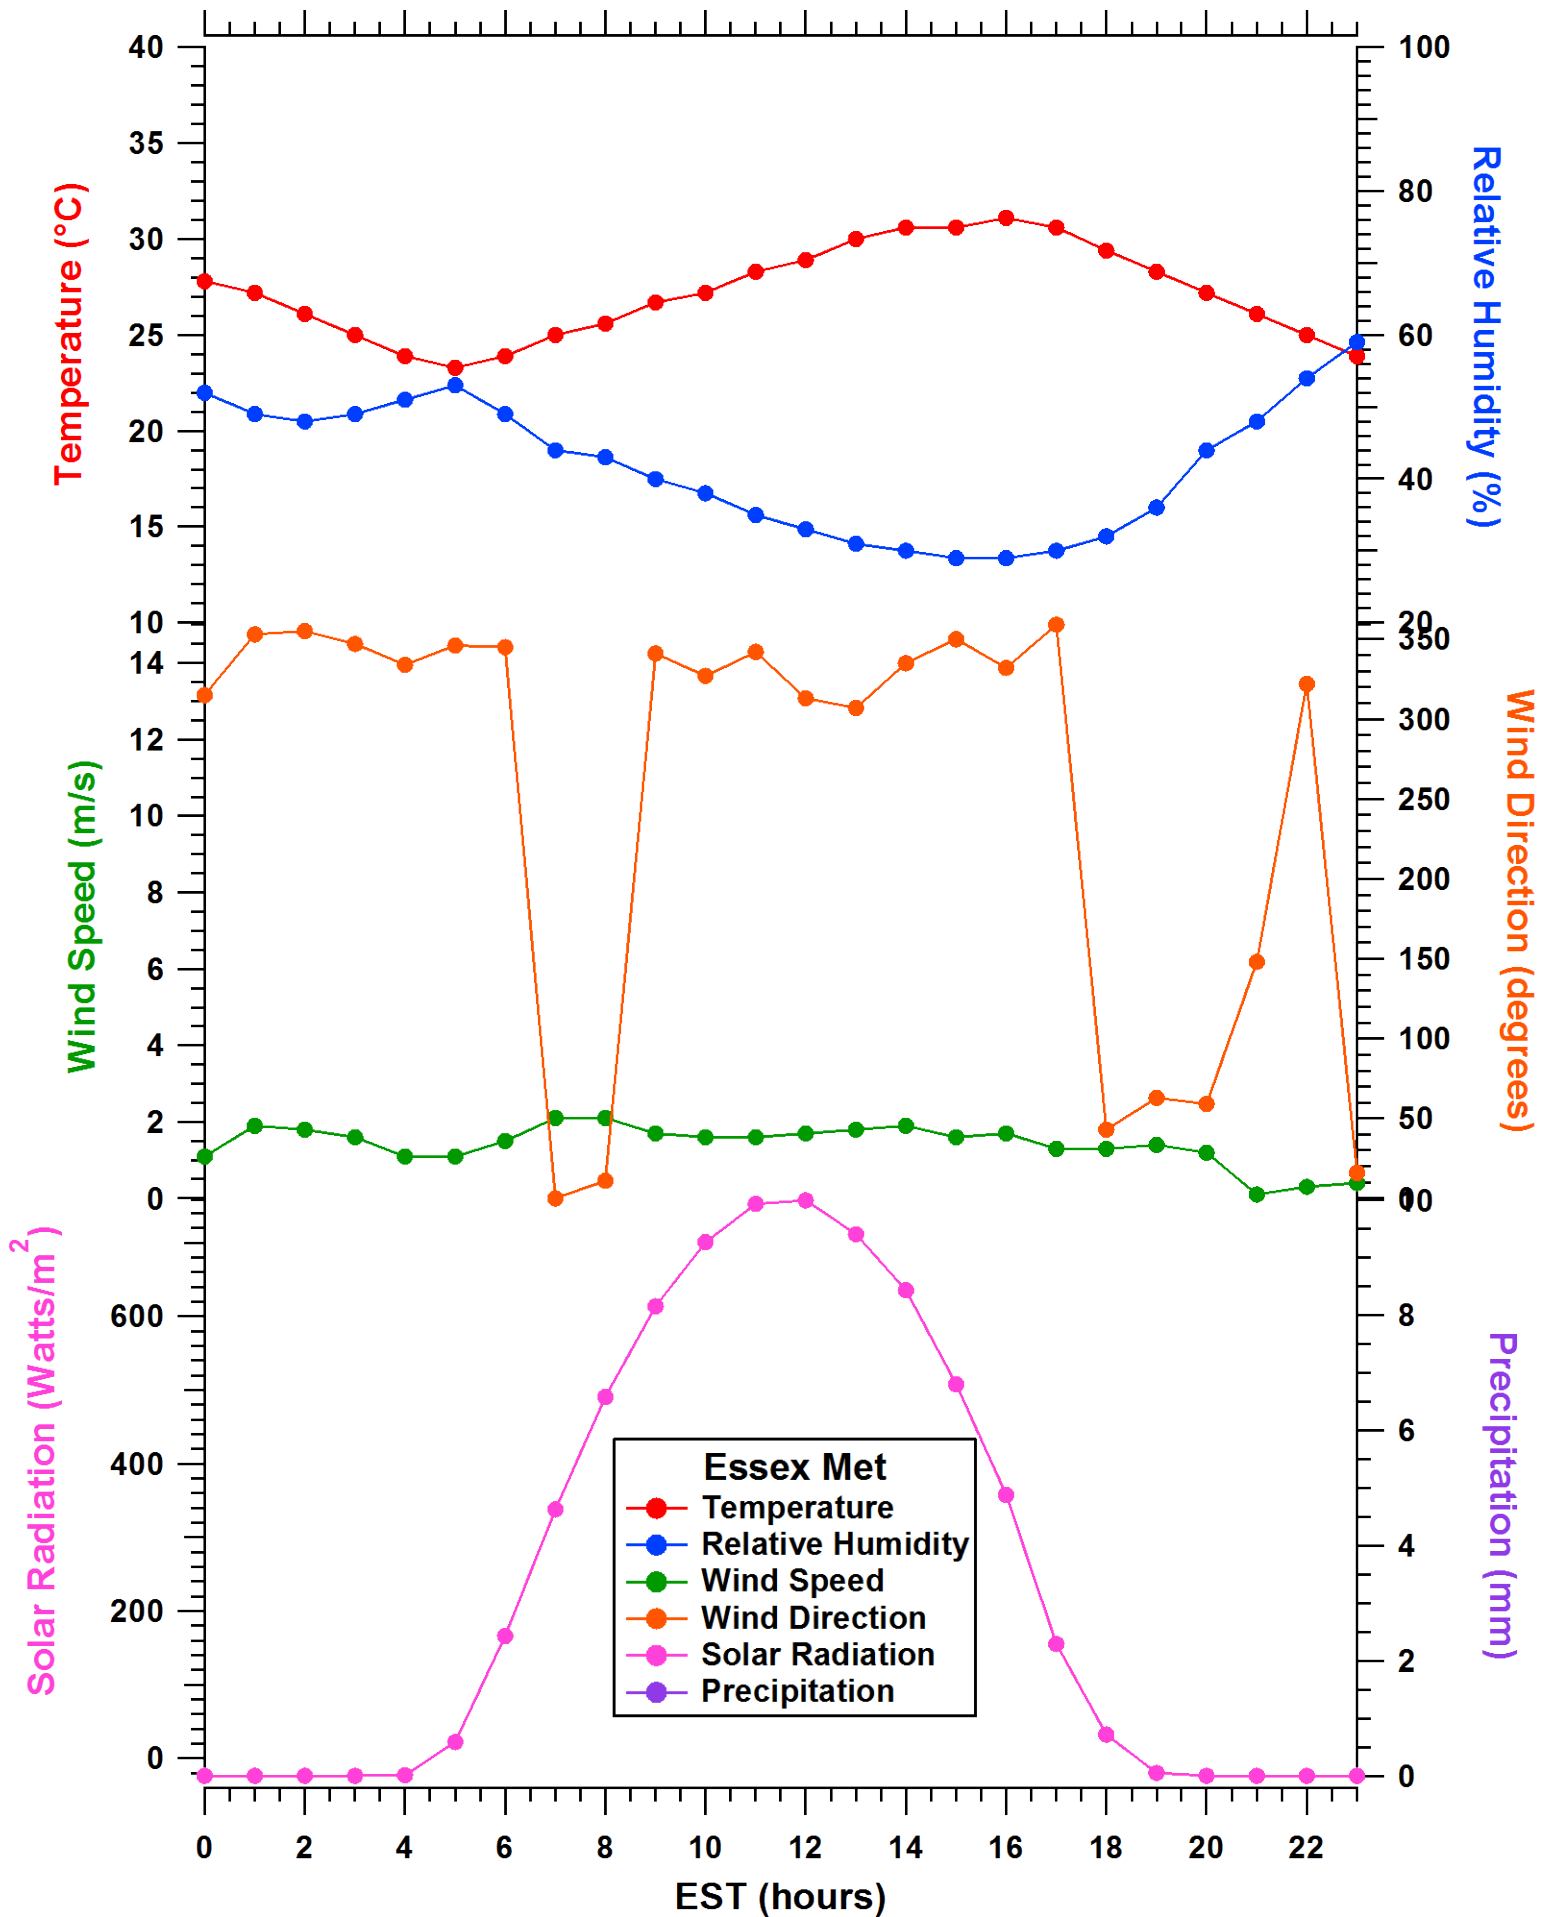

2011-07-27 MDE Ground Site Data Quick Look

All data are preliminary and subject to change

2011-07-27 MDE Ground Site Data Quick Look

All data are preliminary and subject to change

2011-07-27 MDE Ground Site Data Quick Look

All data are preliminary and subject to change

2011-07-27 MDE Ground Site Data Quick Look

All data are preliminary and subject to change

2011-07-27 MDE Ground Site Data Quick Look

All data are preliminary and subject to change