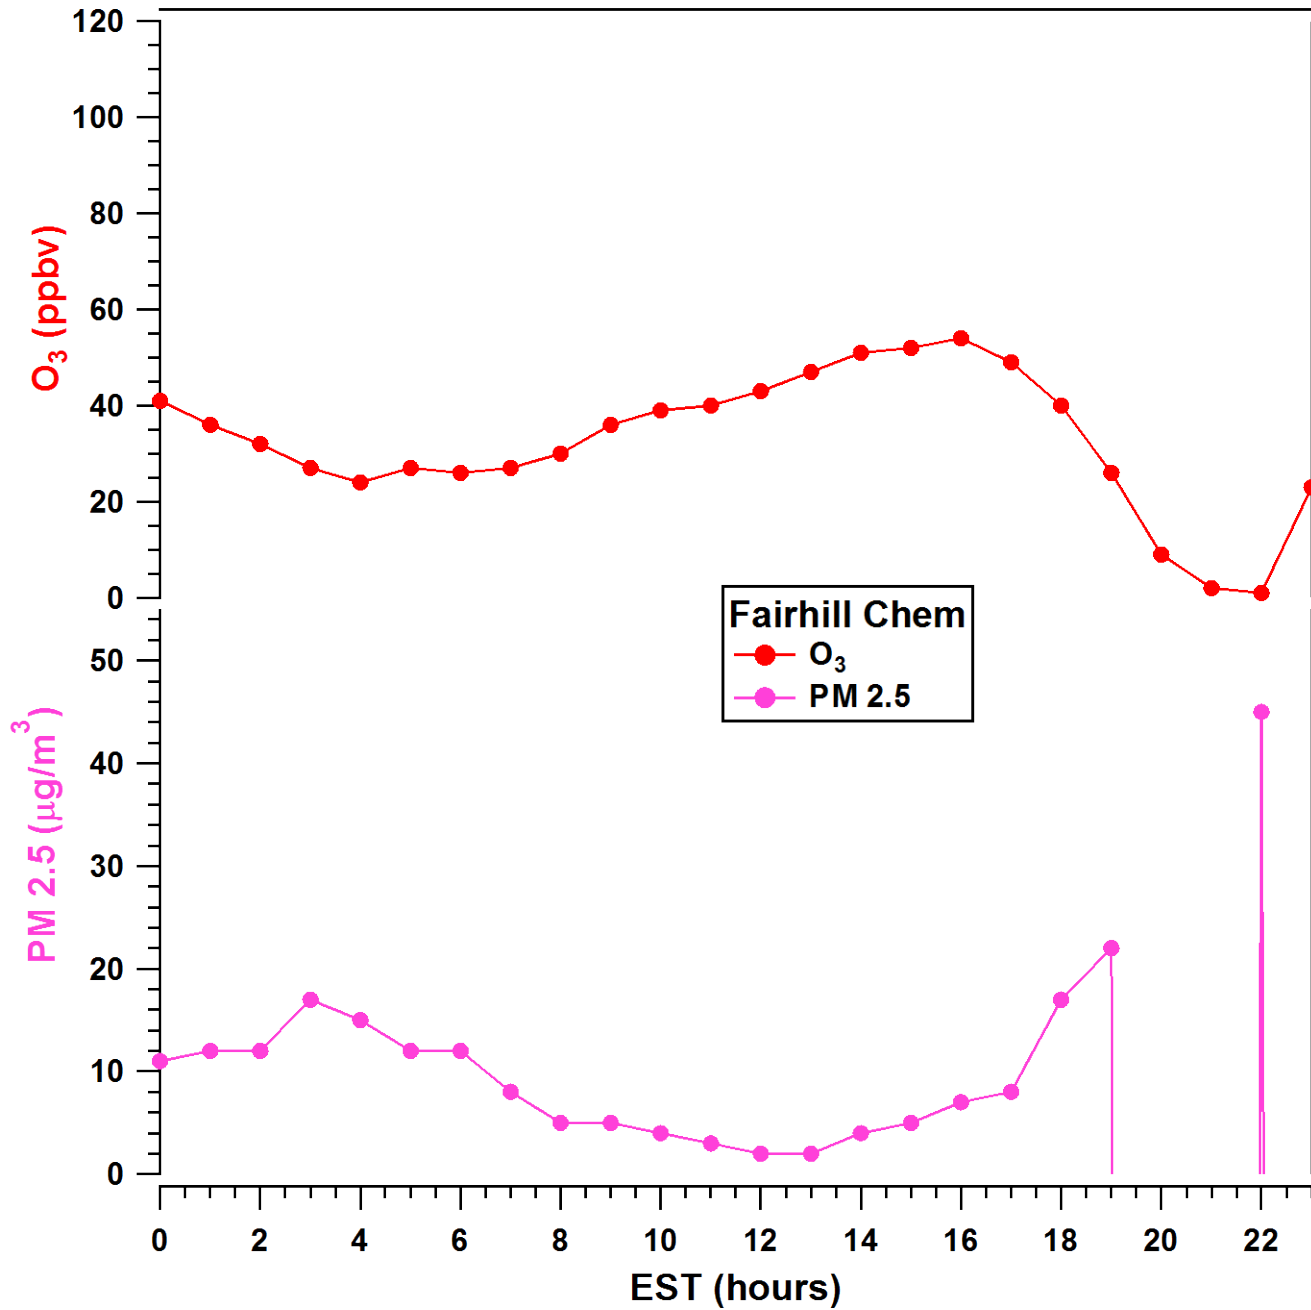

2011-07-27 MDE Ground Site Data Quick Look

All data are preliminary and subject to change

2011-07-27 MDE Ground Site Data Quick Look

All data are preliminary and subject to change

2011-07-27 MDE Ground Site Data Quick Look