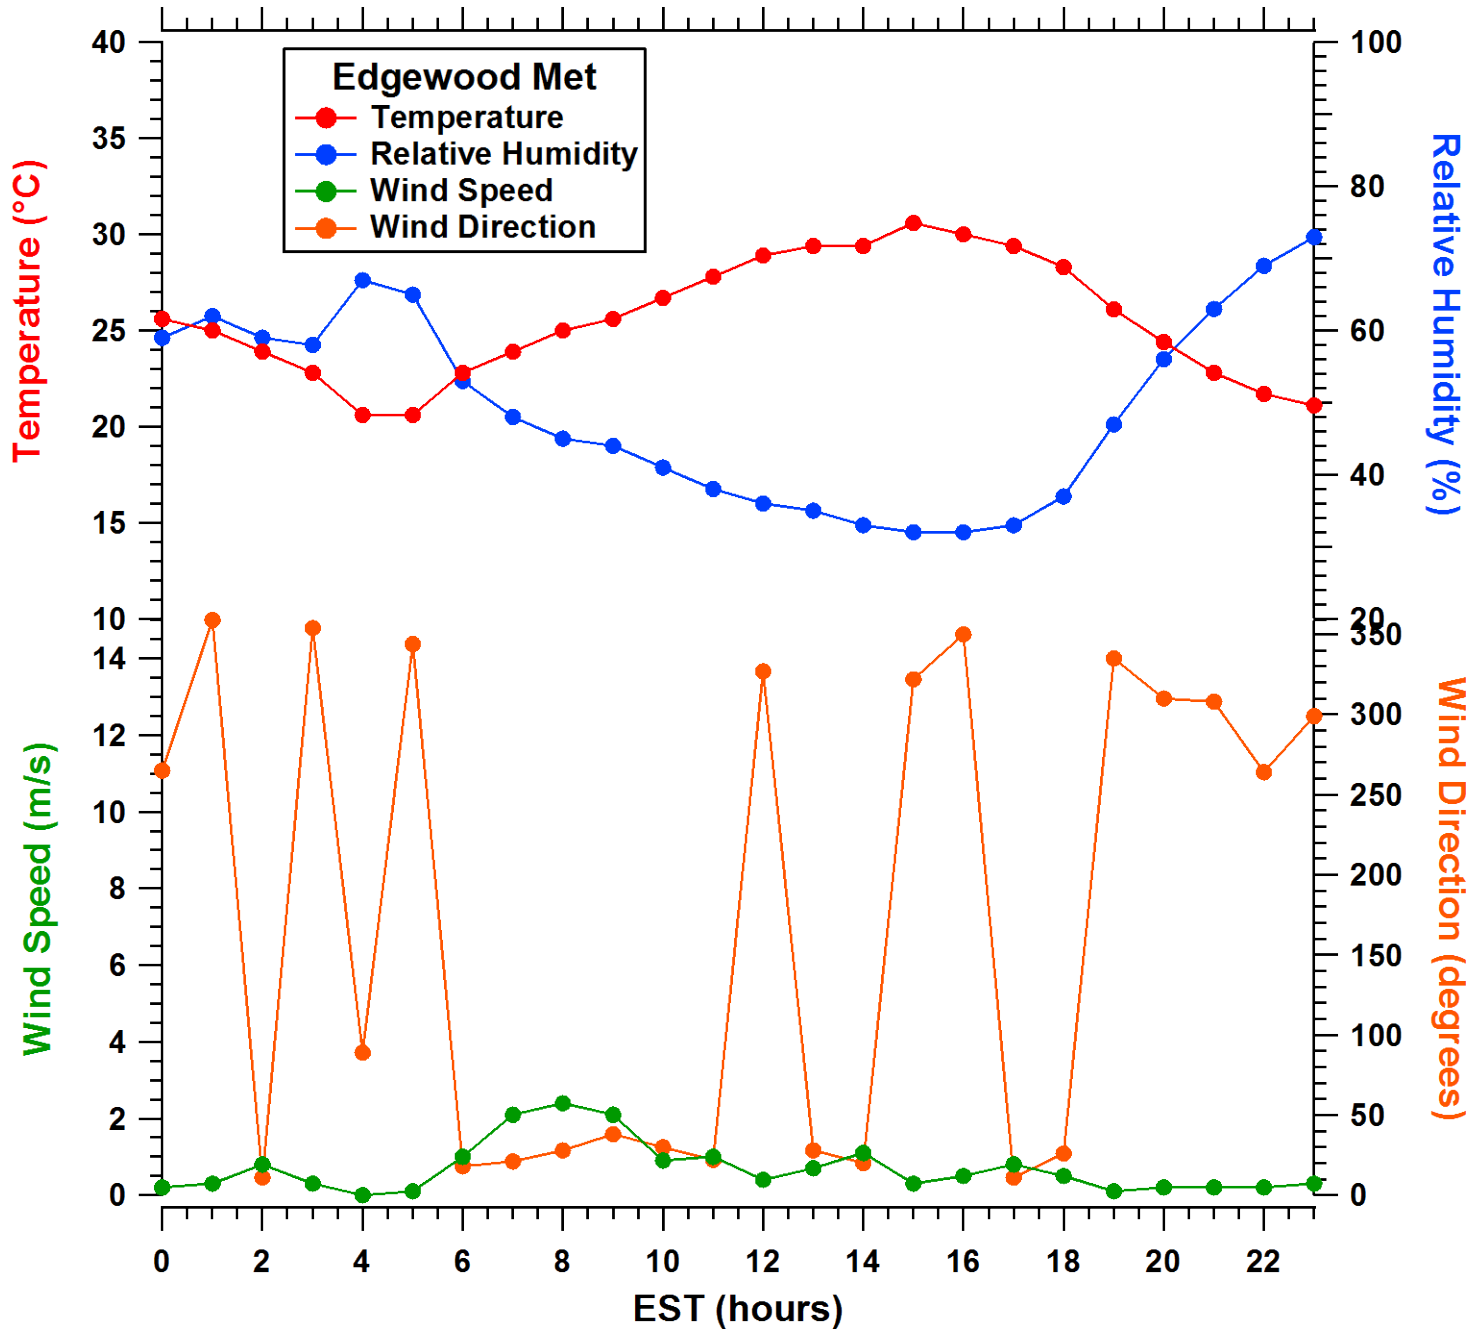

2011-07-27 MDE Ground Site Data Quick Look

All data are preliminary and subject to change

2011-07-27 MDE Ground Site Data Quick Look

All data are preliminary and subject to change

2011-07-27 MDE Ground Site Data Quick Look

All data are preliminary and subject to change

2011-07-27 MDE Ground Site Data Quick Look

All data are preliminary and subject to change

2011-07-27 MDE Ground Site Data Quick Look

All data are preliminary and subject to change