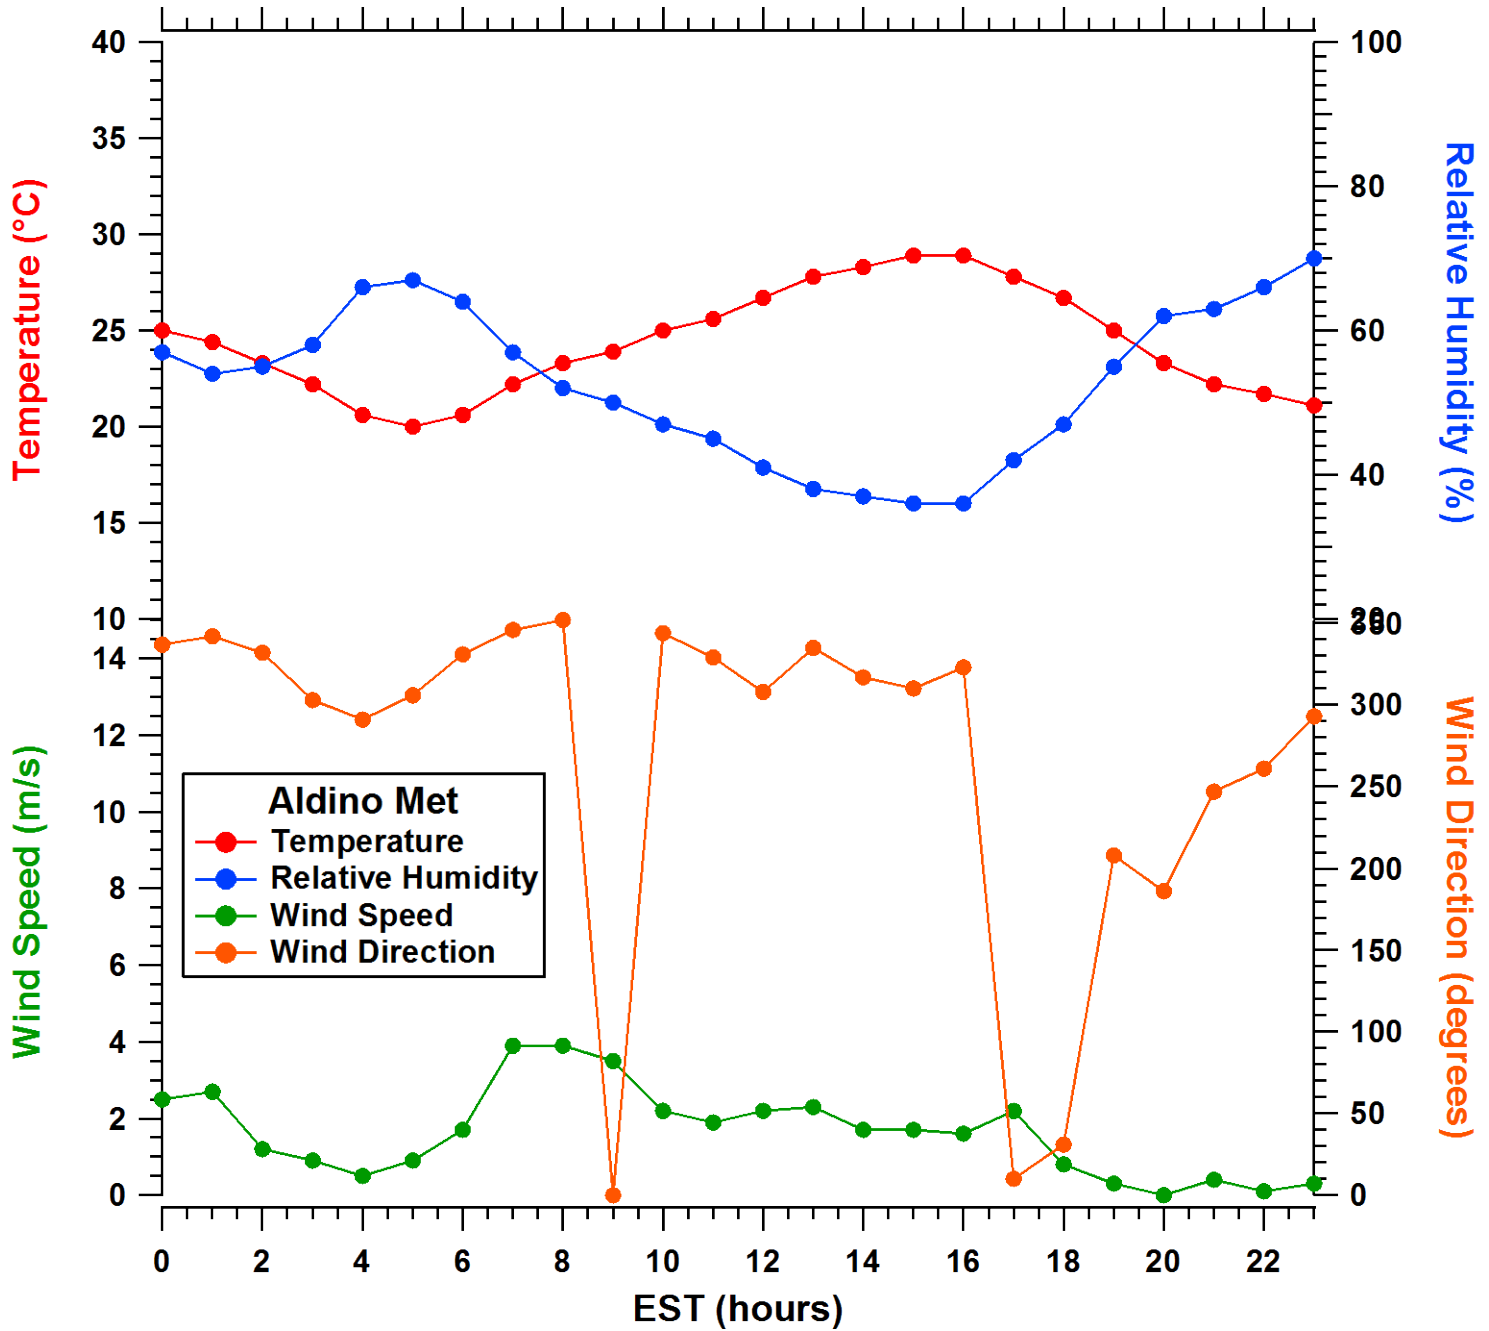

2011-07-27 MDE Ground Site Data Quick Look

All data are preliminary and subject to change

2011-07-27 MDE Ground Site Data Quick Look

All data are preliminary and subject to change

2011-07-27 MDE Ground Site Data Quick Look