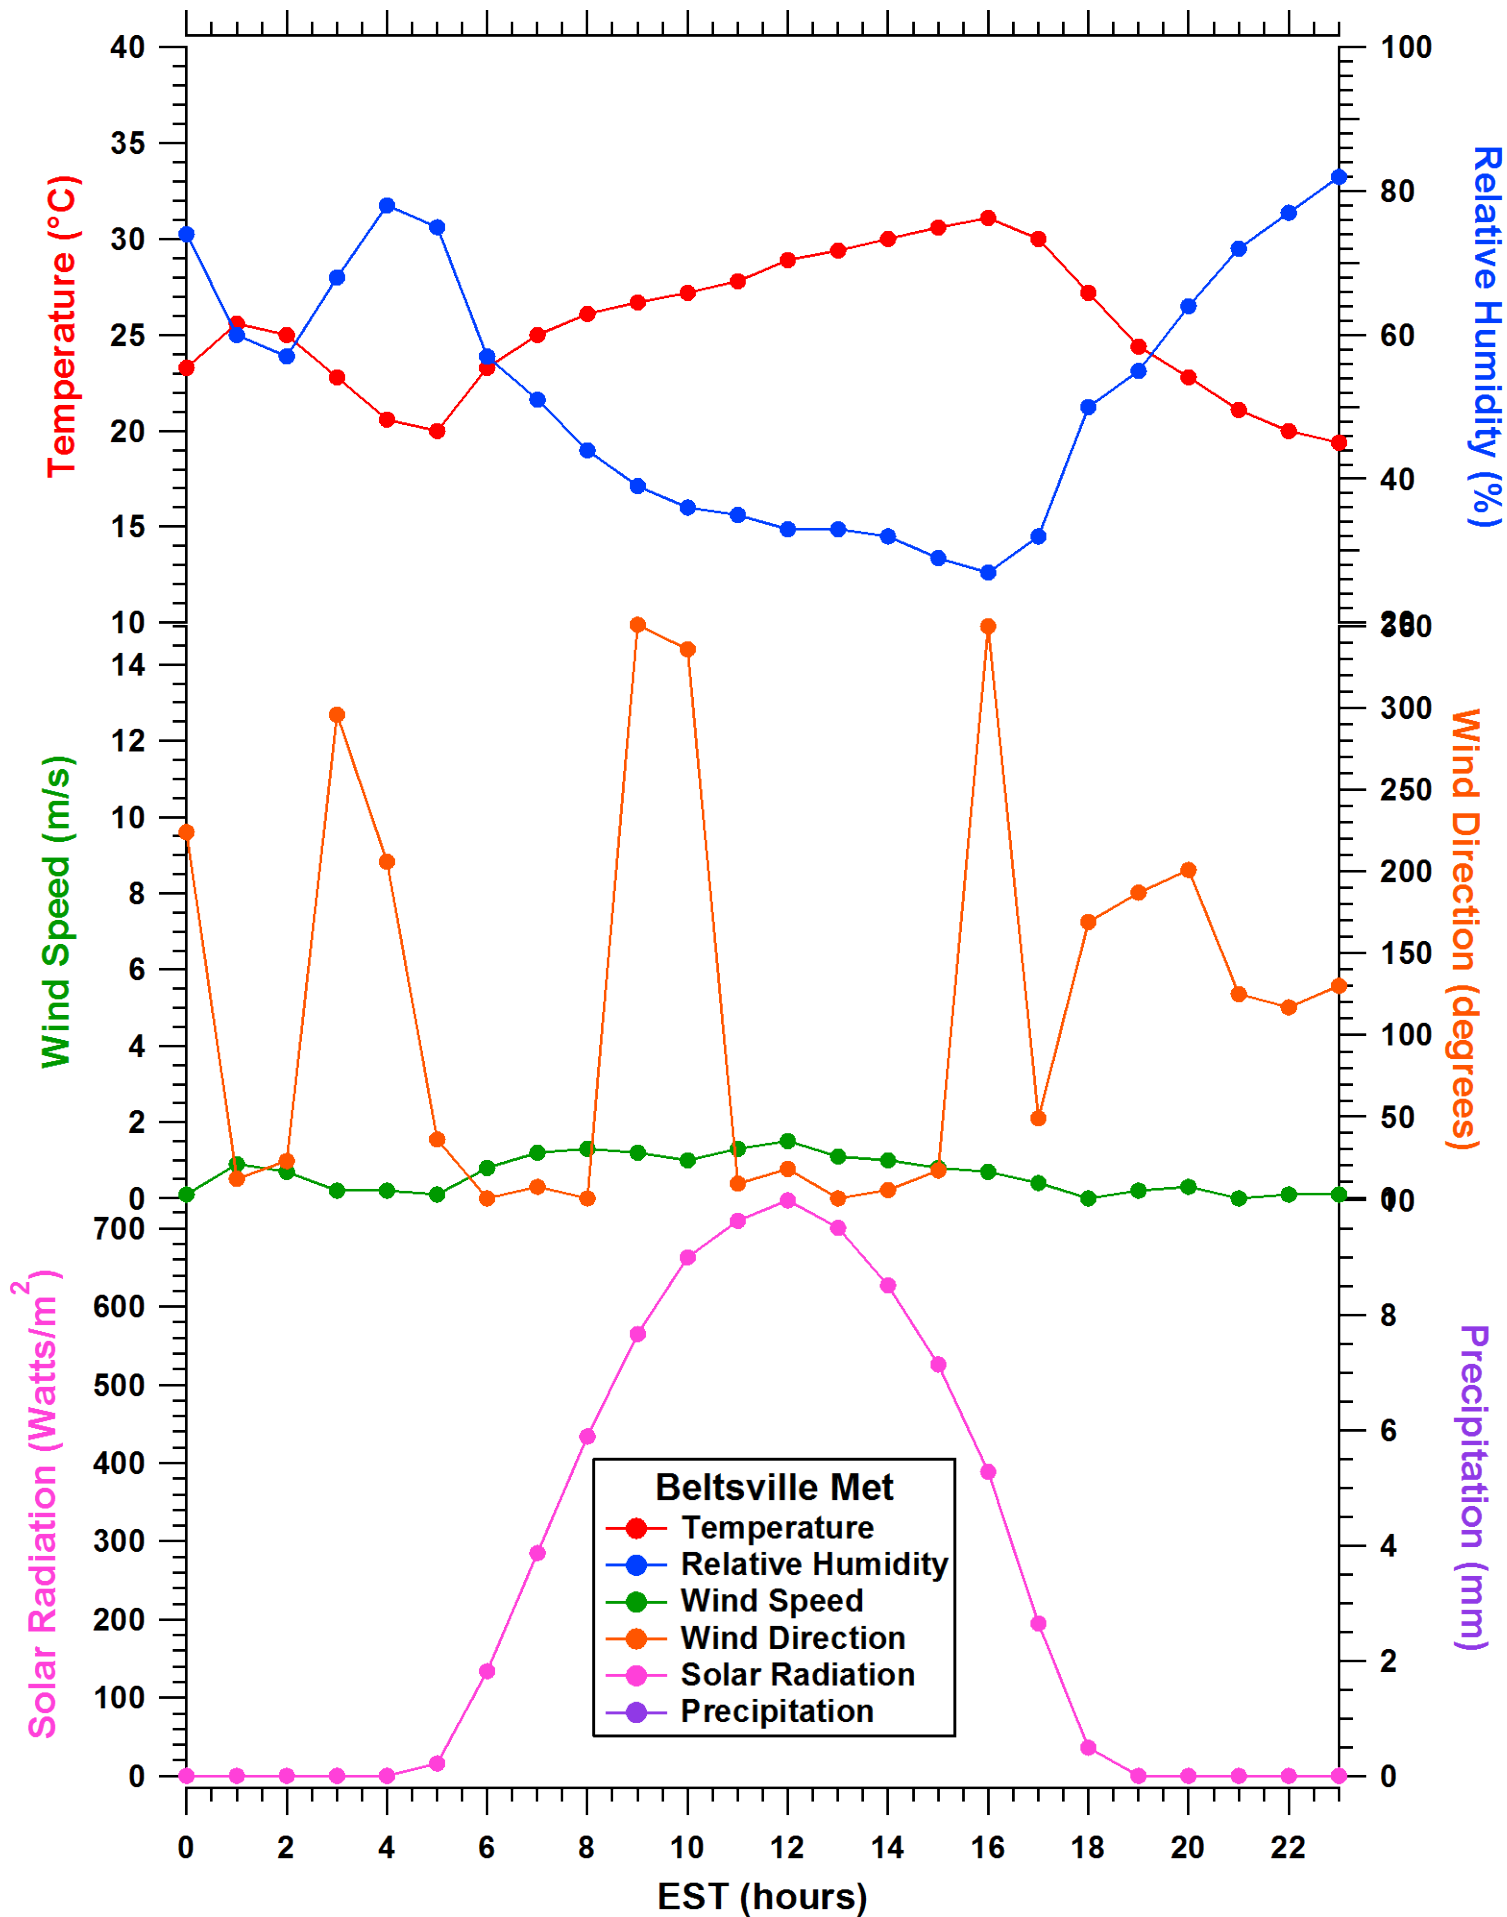

2011-07-27 MDE Ground Site Data Quick Look

All data are preliminary and subject to change

2011-07-27 MDE Ground Site Data Quick Look

All data are preliminary and subject to change

2011-07-27 MDE Ground Site Data Quick Look

All data are preliminary and subject to change

2011-07-27 MDE Ground Site Data Quick Look

All data are preliminary and subject to change

2011-07-27 MDE Ground Site Data Quick Look

All data are preliminary and subject to change