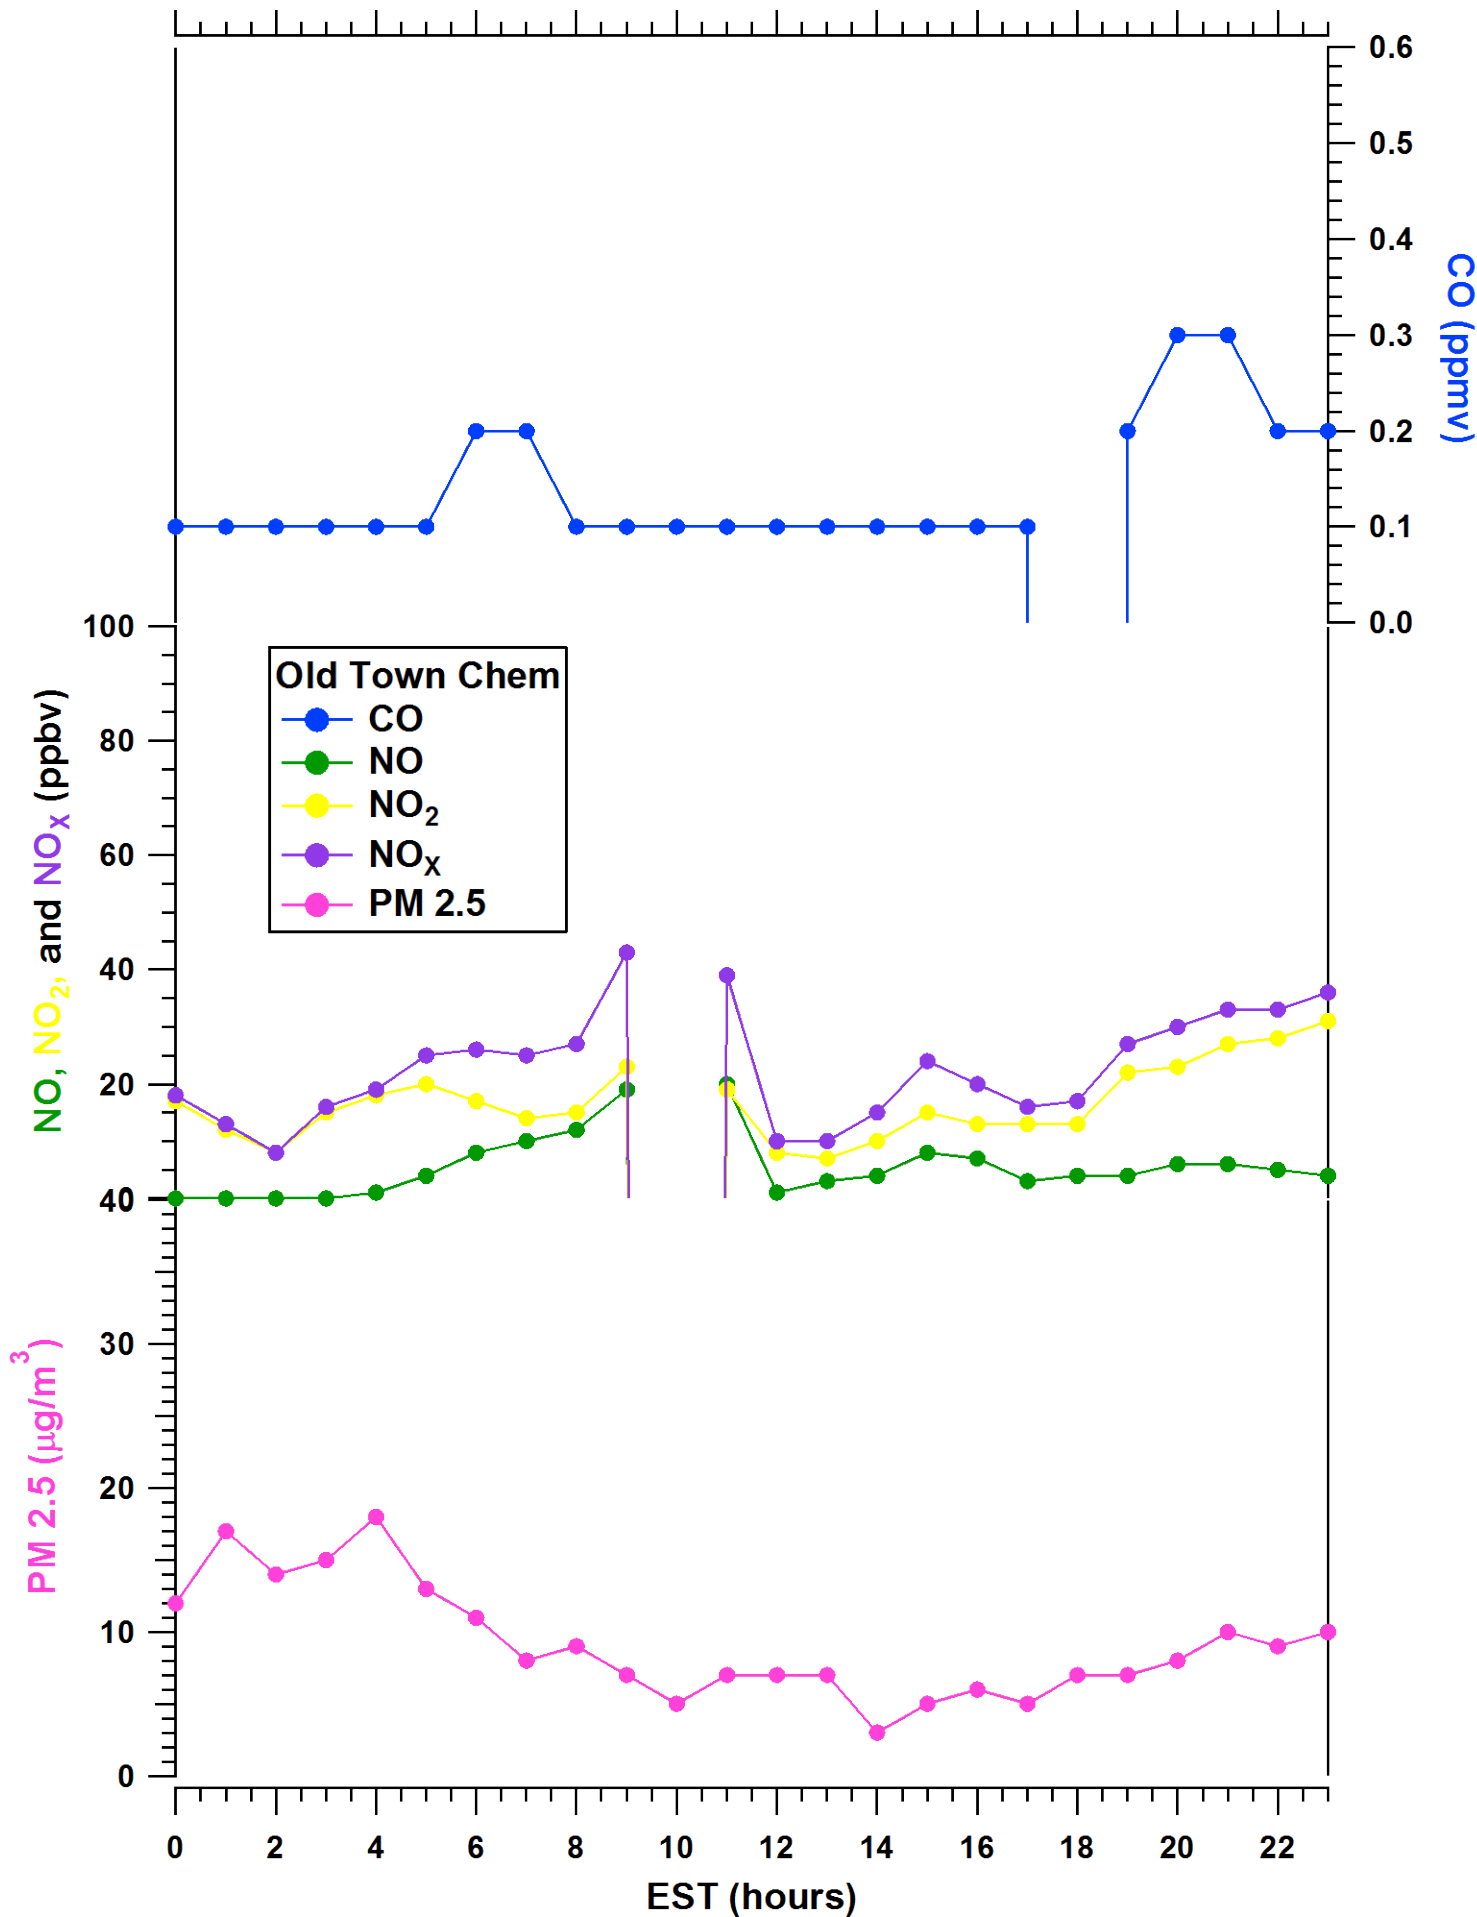

2011-07-27 MDE Ground Site Data Quick Look

All data are preliminary and subject to change

2011-07-27 MDE Ground Site Data Quick Look

All data are preliminary and subject to change

2011-07-27 MDE Ground Site Data Quick Look

All data are preliminary and subject to change

2011-07-27 MDE Ground Site Data Quick Look

All data are preliminary and subject to change

2011-07-27 MDE Ground Site Data Quick Look

All data are preliminary and subject to change