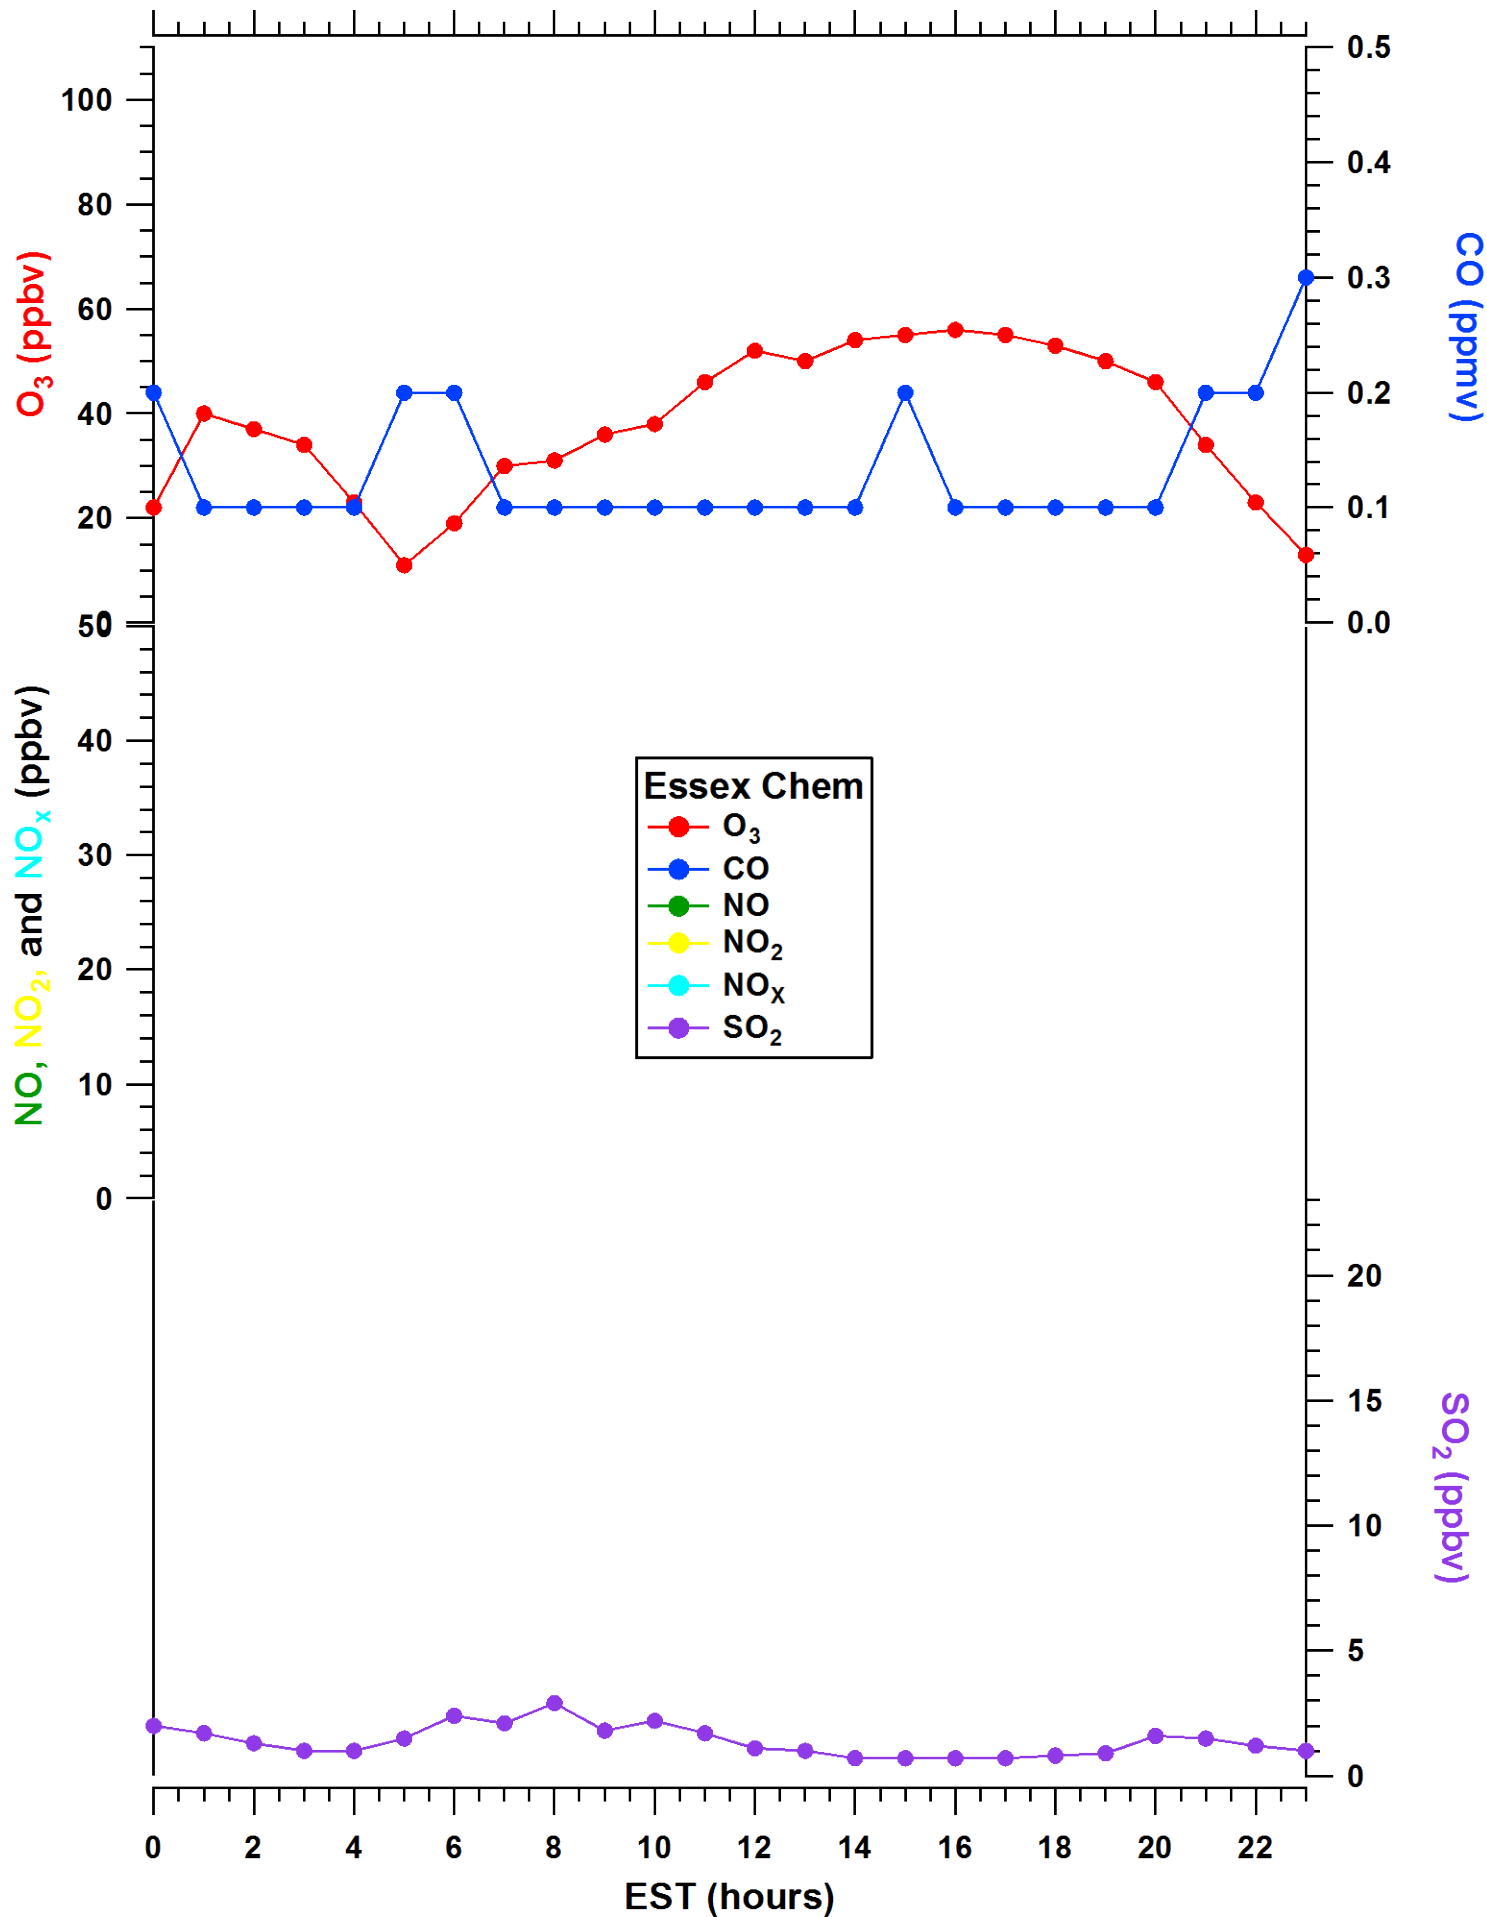

2011-07-27 MDE Ground Site Data Quick Look

All data are preliminary and subject to change

2011-07-27 MDE Ground Site Data Quick Look

All data are preliminary and subject to change

2011-07-27 MDE Ground Site Data Quick Look

All data are preliminary and subject to change

2011-07-27 MDE Ground Site Data Quick Look

All data are preliminary and subject to change

2011-07-27 MDE Ground Site Data Quick Look

All data are preliminary and subject to change