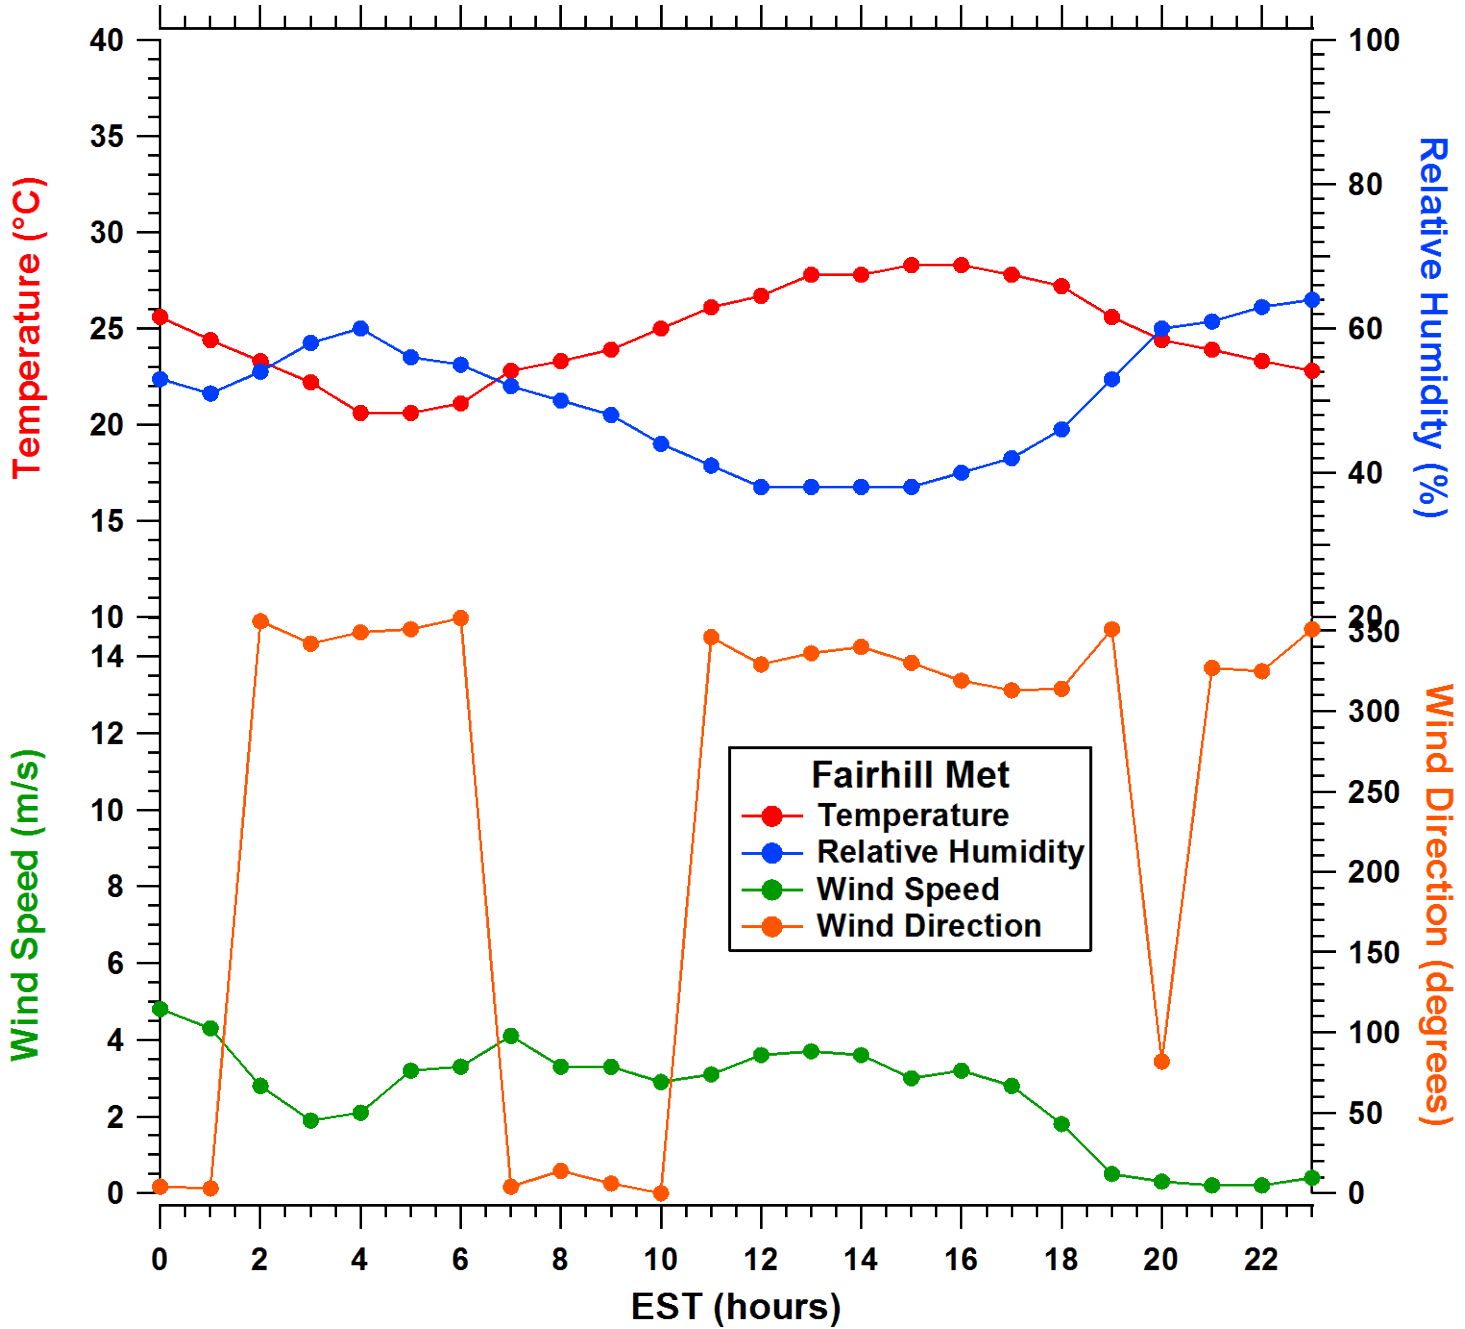

2011-07-27 MDE Ground Site Data Quick Look

All data are preliminary and subject to change