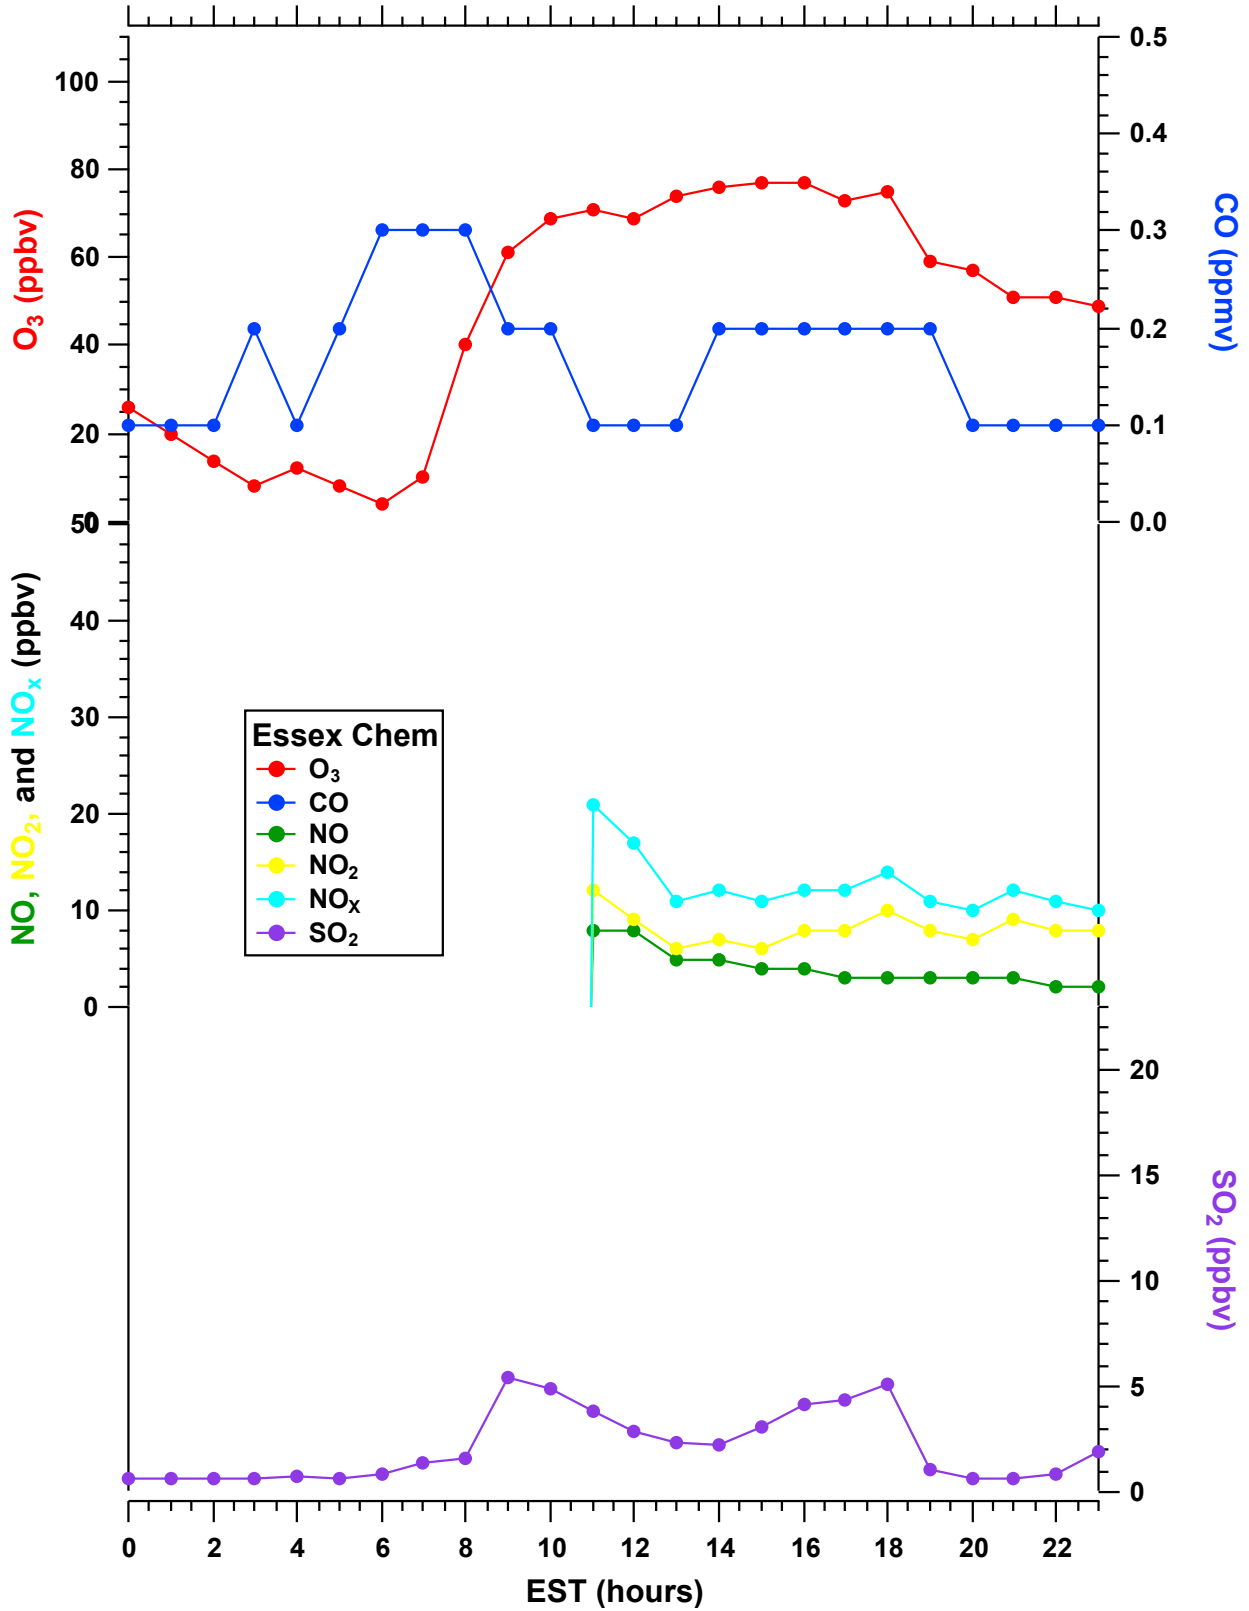

2011-07-29 MDE Ground Site Data Quick Look

All data are preliminary and subject to change