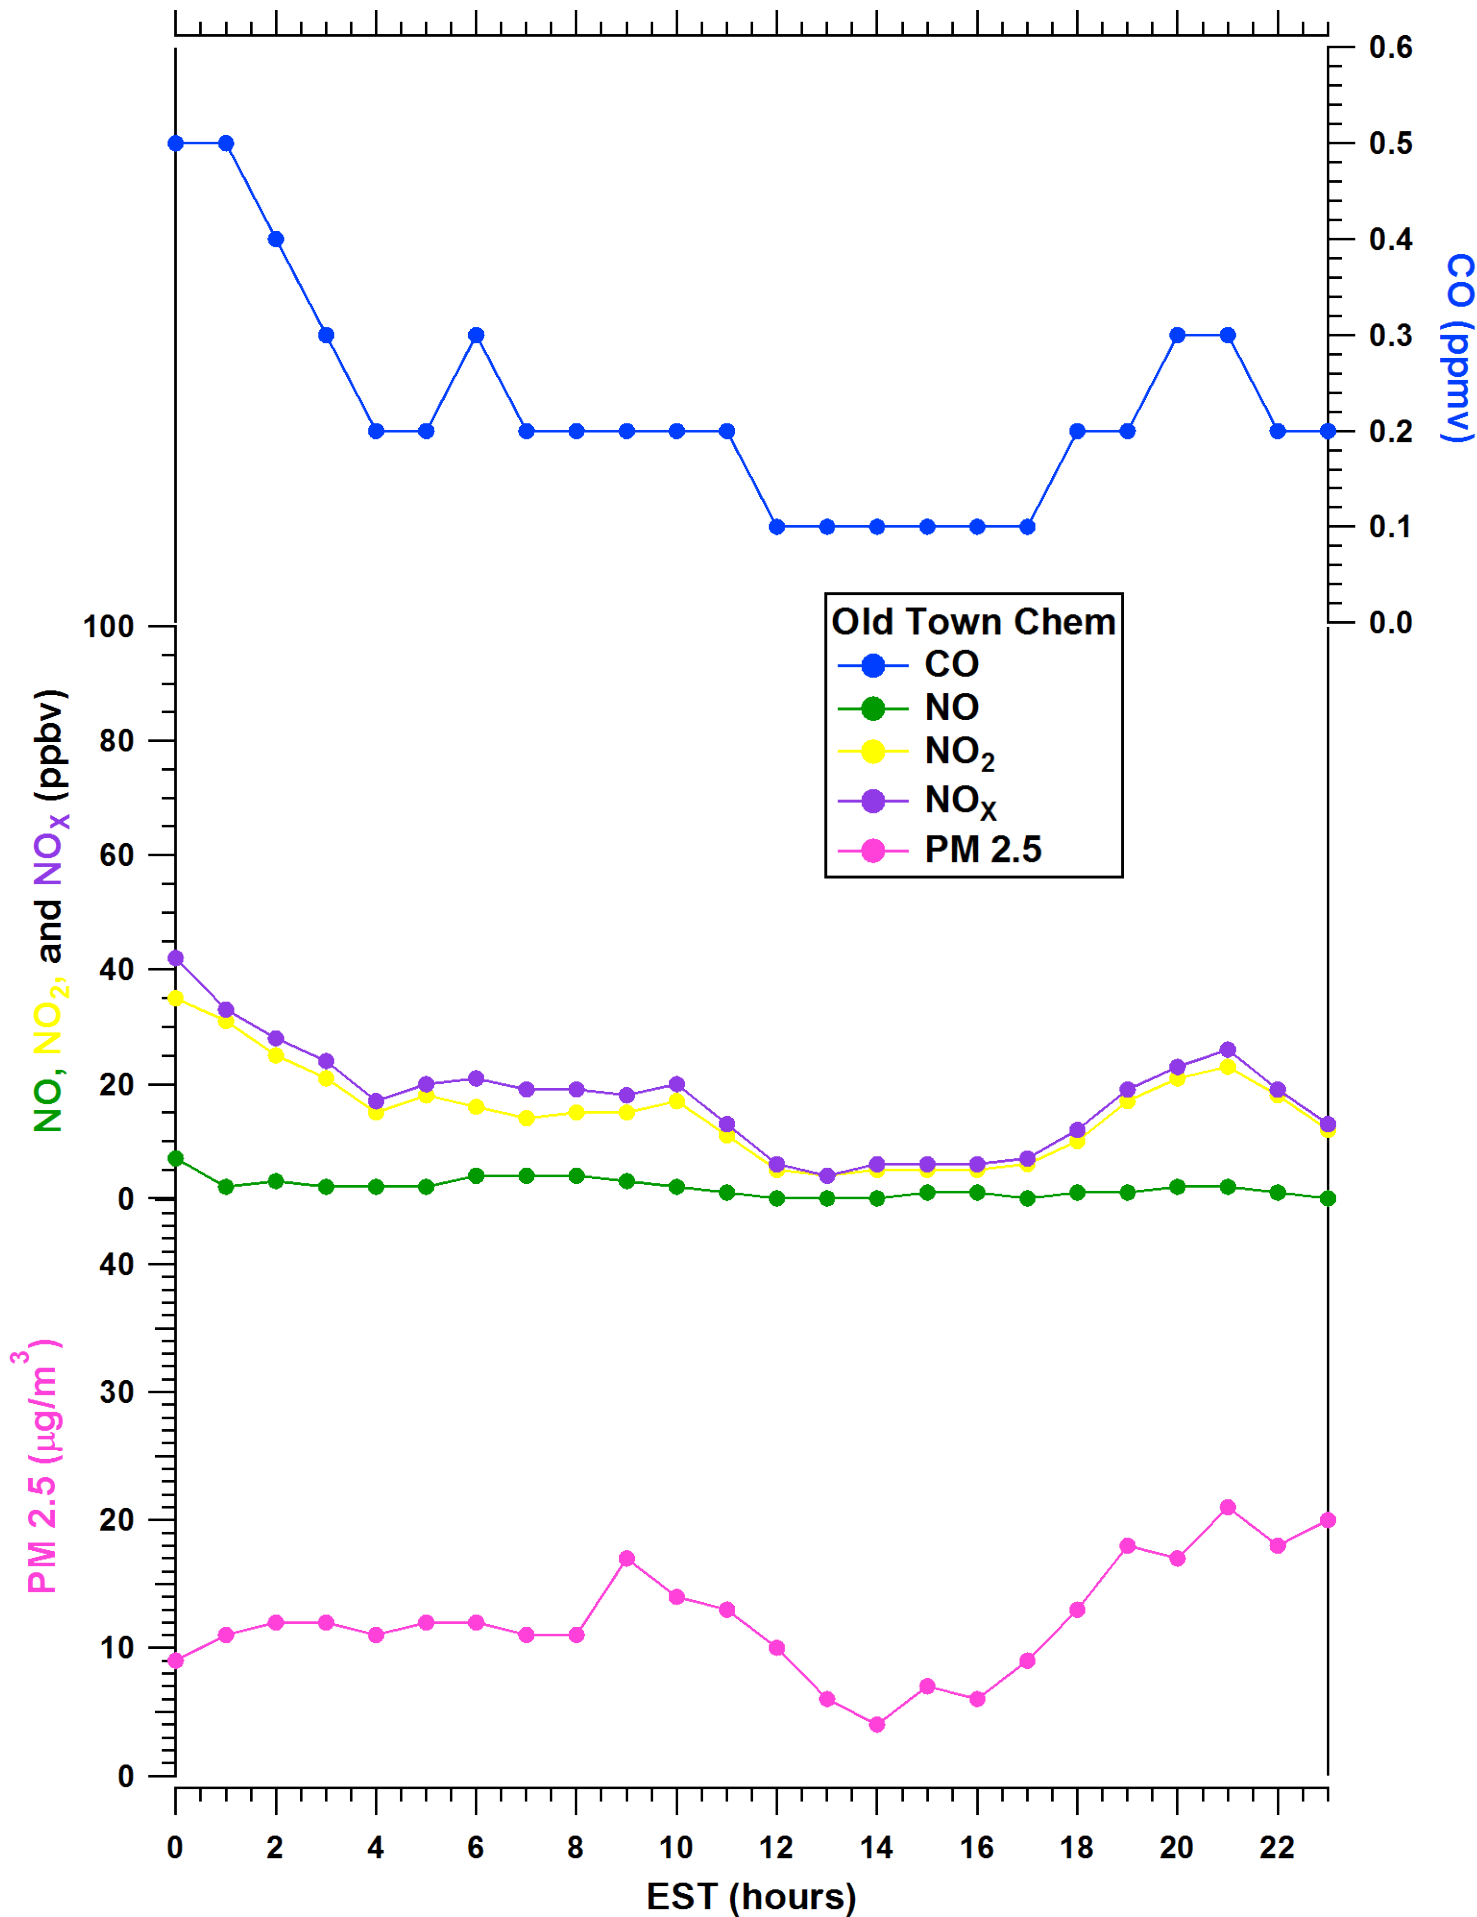

2011-07-31 MDE Ground Site Data Quick Look

All data are preliminary and subject to change

2011-07-31 MDE Ground Site Data Quick Look

All data are preliminary and subject to change

2011-07-31 MDE Ground Site Data Quick Look

All data are preliminary and subject to change

2011-07-31 MDE Ground Site Data Quick Look

All data are preliminary and subject to change

2011-07-31 MDE Ground Site Data Quick Look

All data are preliminary and subject to change