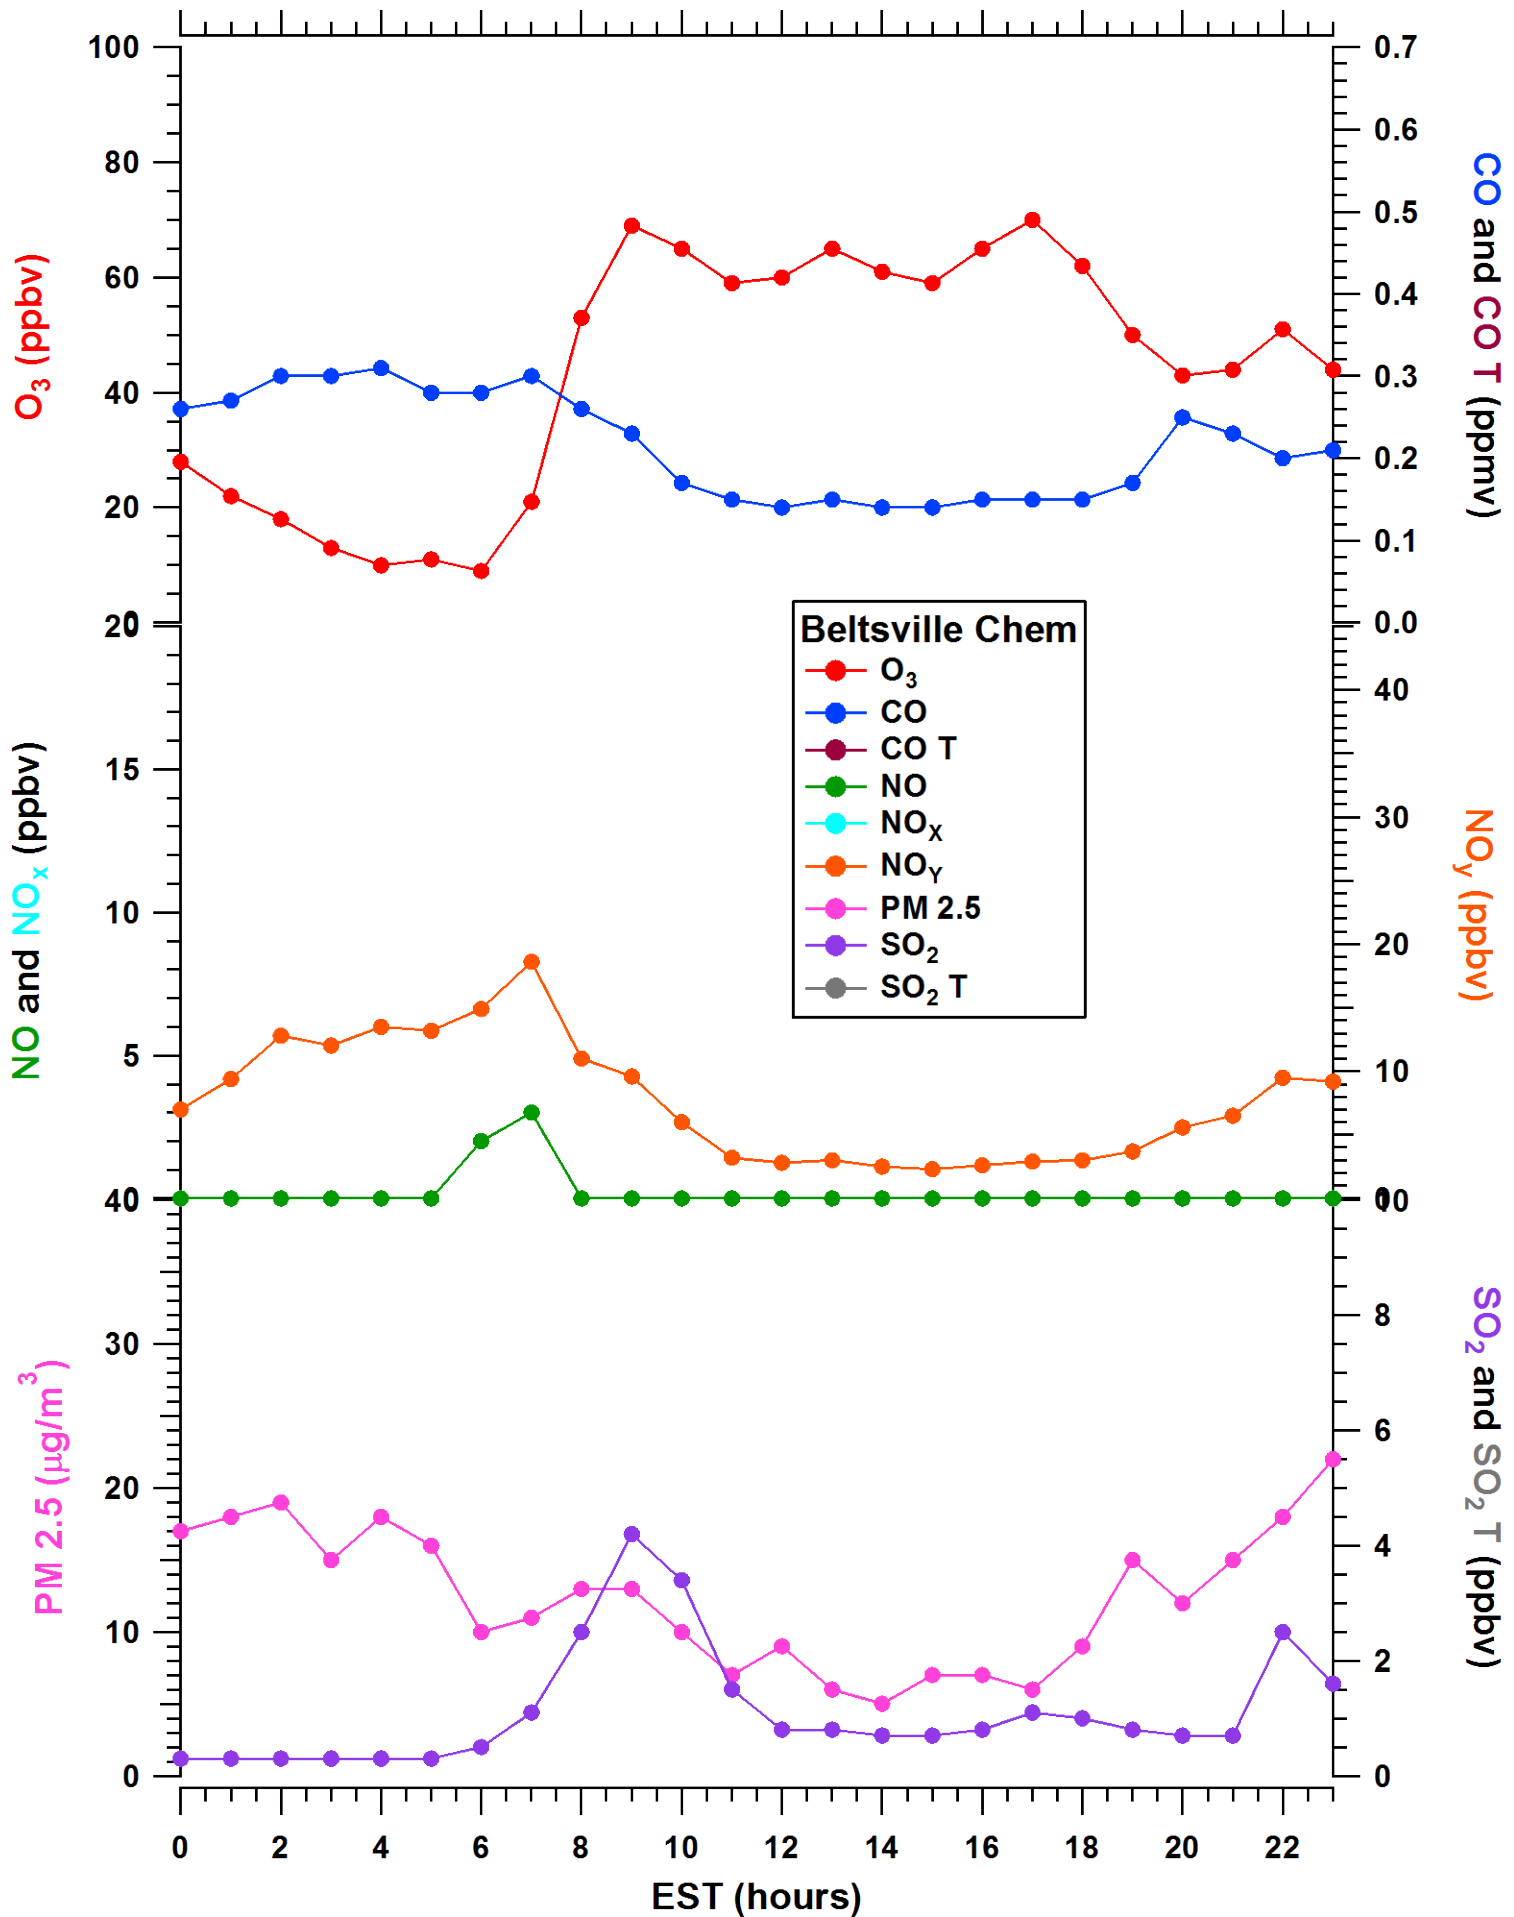

2011-07-31 MDE Ground Site Data Quick Look

All data are preliminary and subject to change

2011-07-31 MDE Ground Site Data Quick Look

All data are preliminary and subject to change

2011-07-31 MDE Ground Site Data Quick Look

All data are preliminary and subject to change

2011-07-31 MDE Ground Site Data Quick Look

All data are preliminary and subject to change

2011-07-31 MDE Ground Site Data Quick Look

All data are preliminary and subject to change