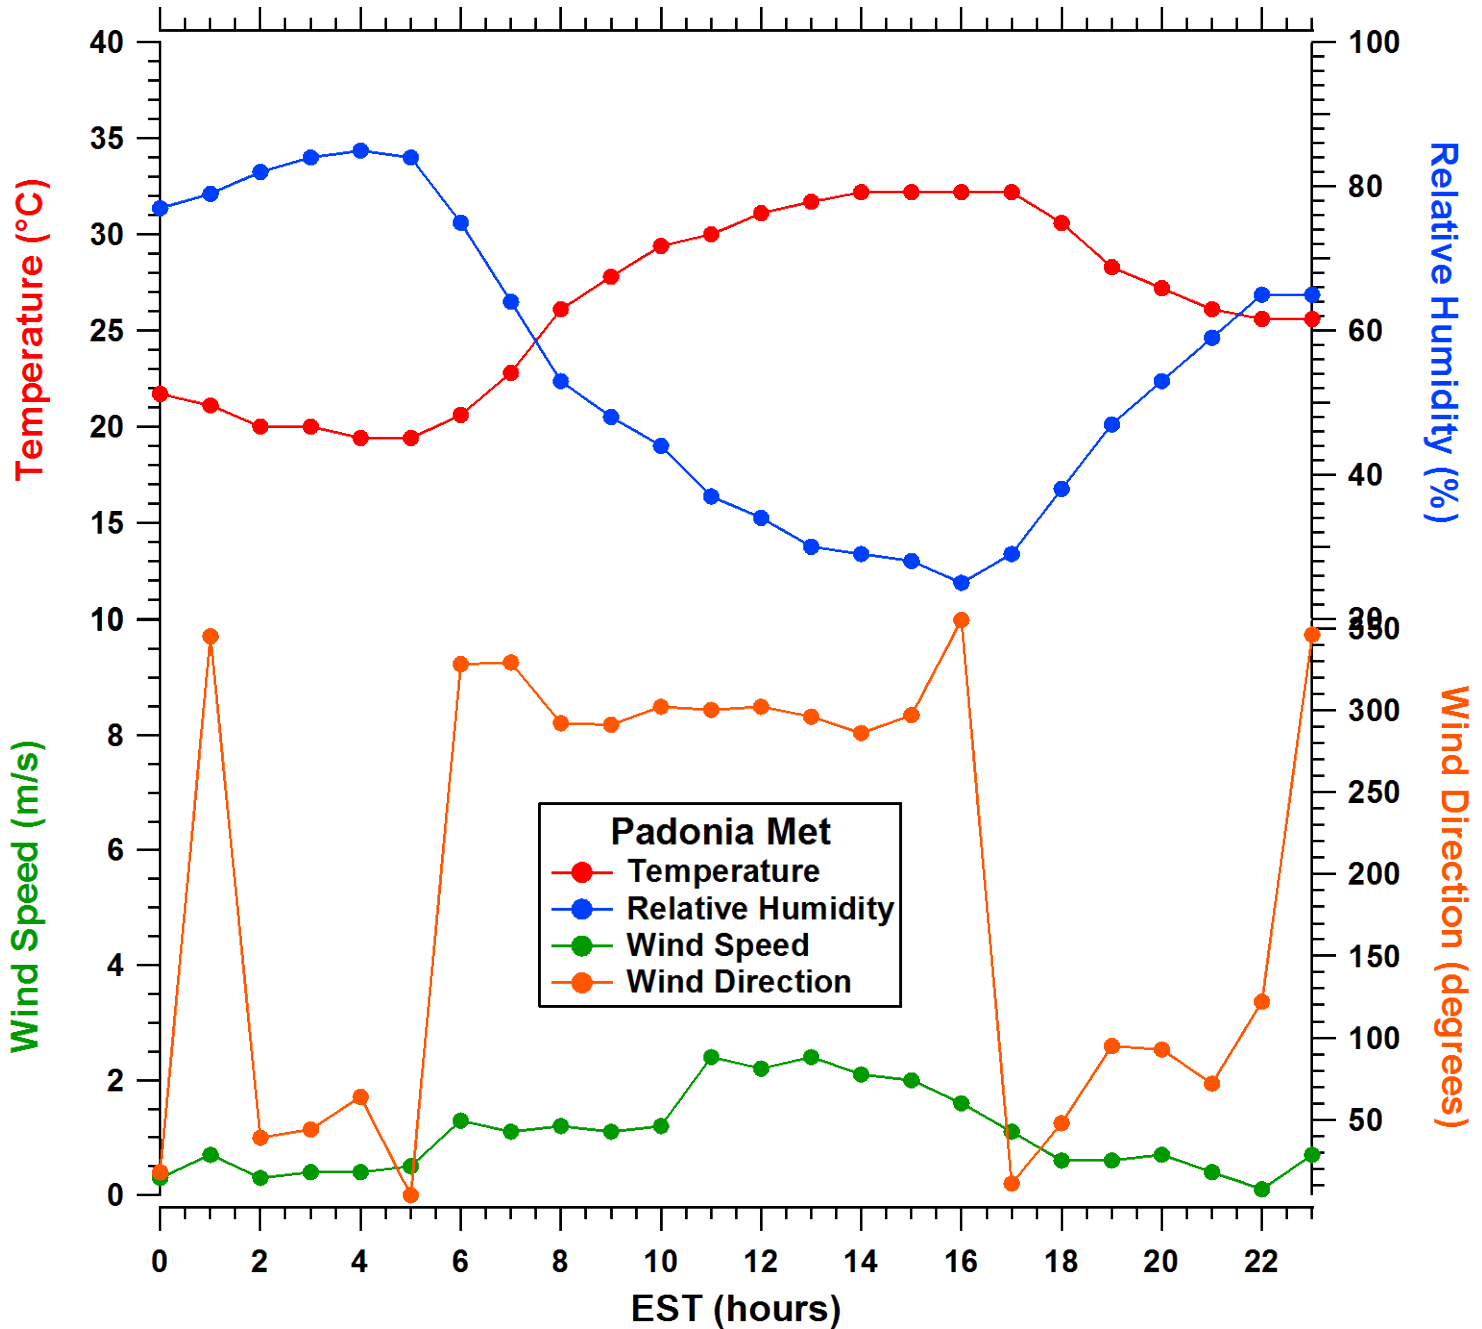

2011-07-31 MDE Ground Site Data Quick Look

All data are preliminary and subject to change