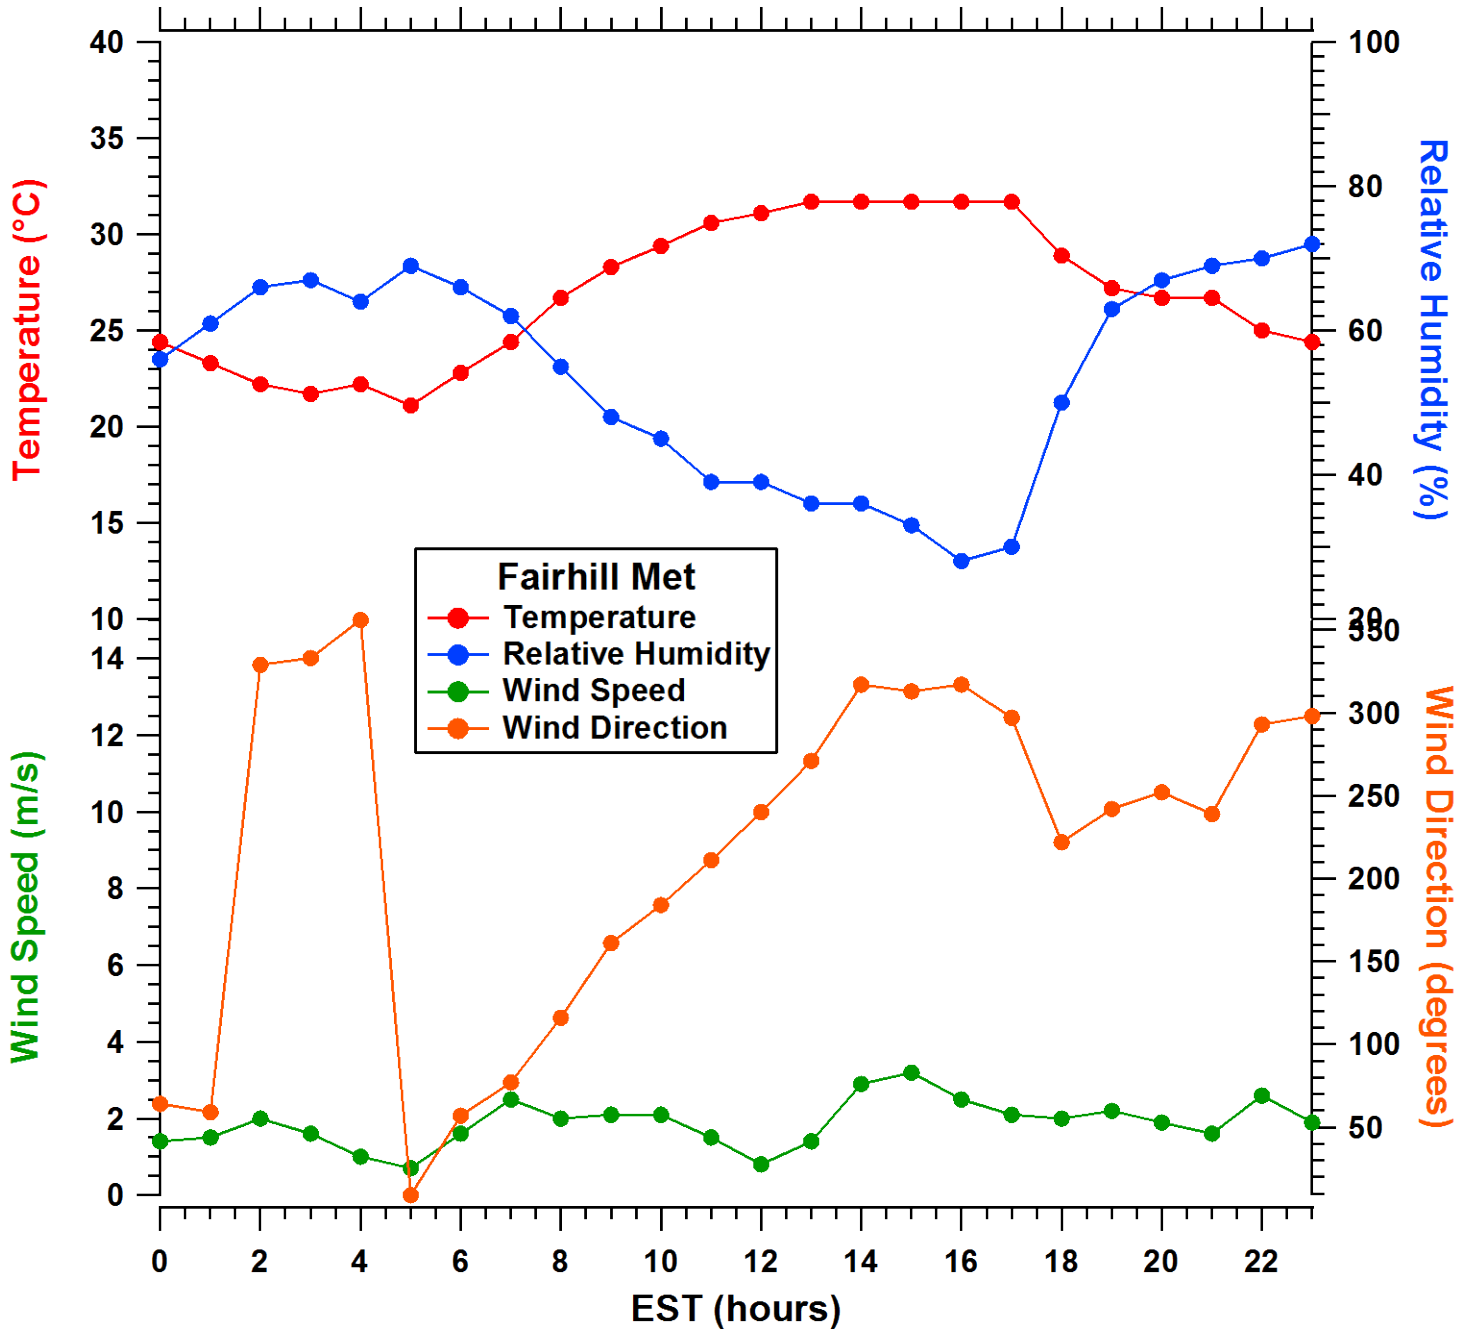

2011-07-31 MDE Ground Site Data Quick Look

All data are preliminary and subject to change