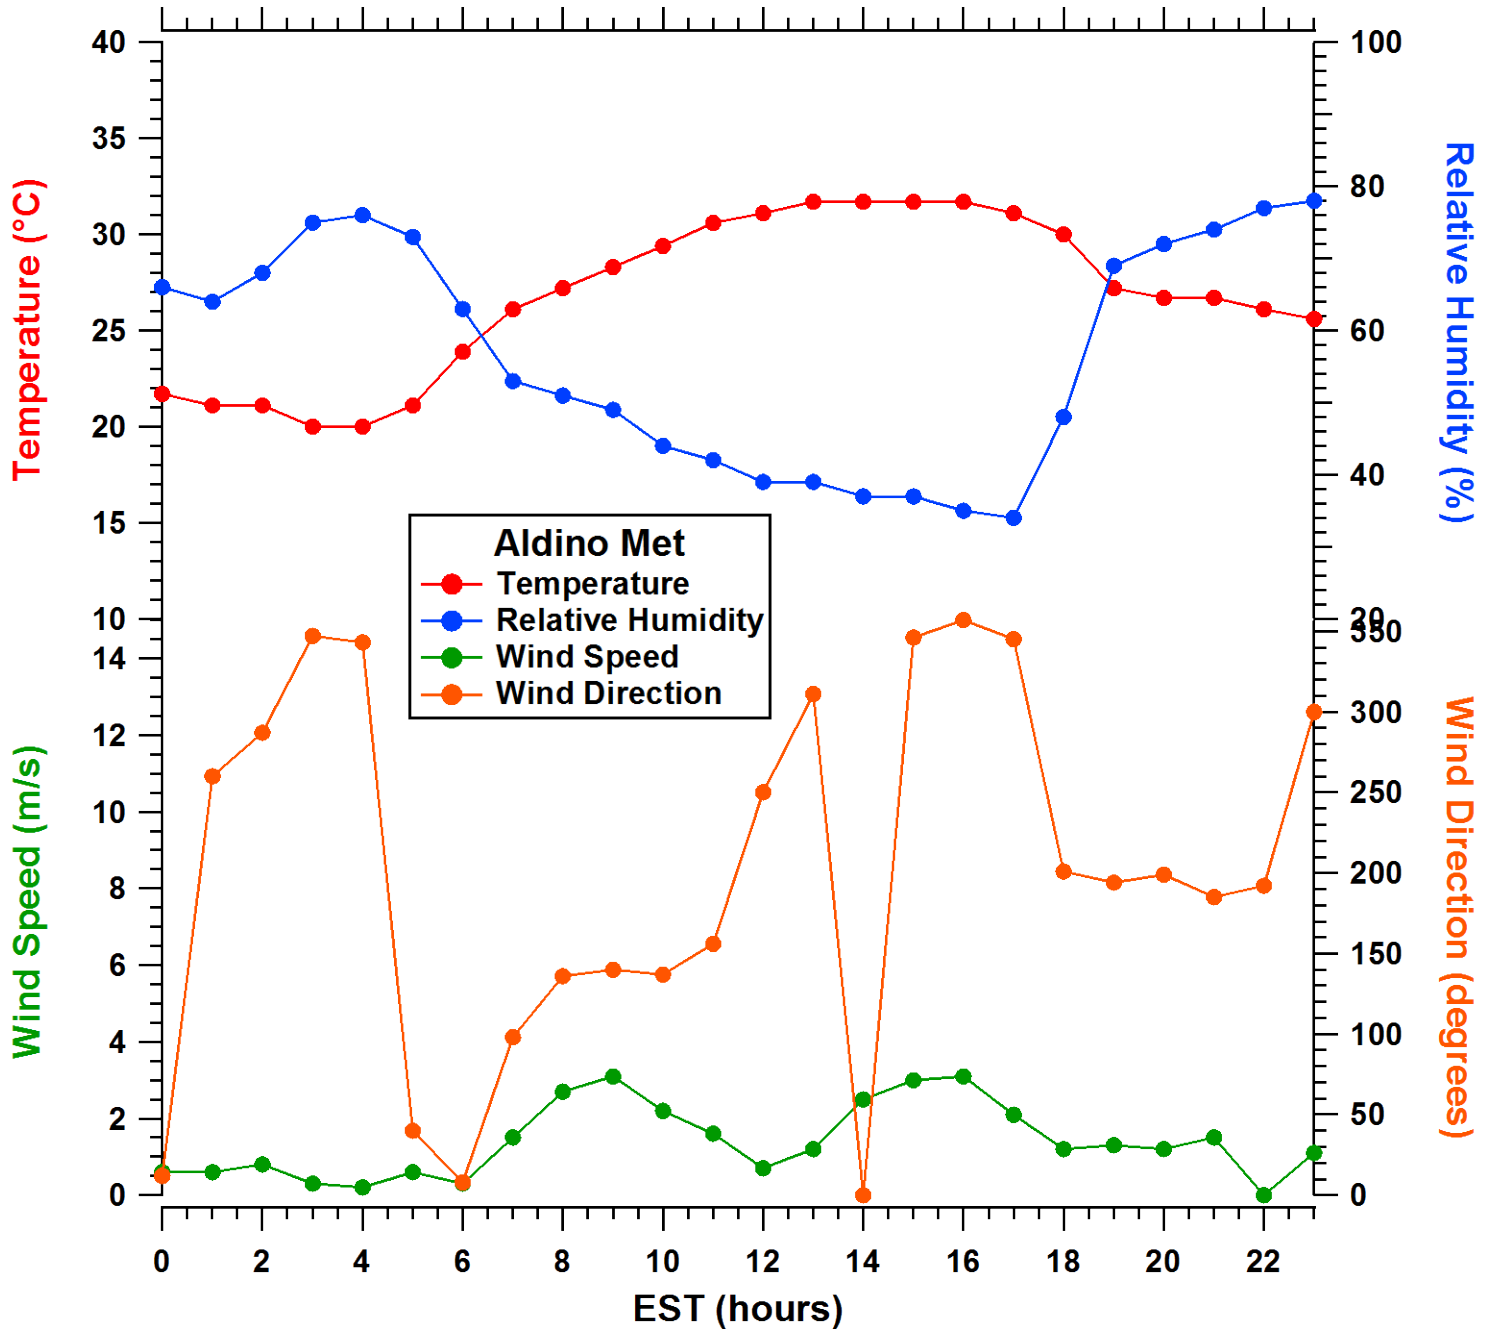

2011-07-31 MDE Ground Site Data Quick Look

All data are preliminary and subject to change

2011-07-31 MDE Ground Site Data Quick Look

All data are preliminary and subject to change

2011-07-31 MDE Ground Site Data Quick Look