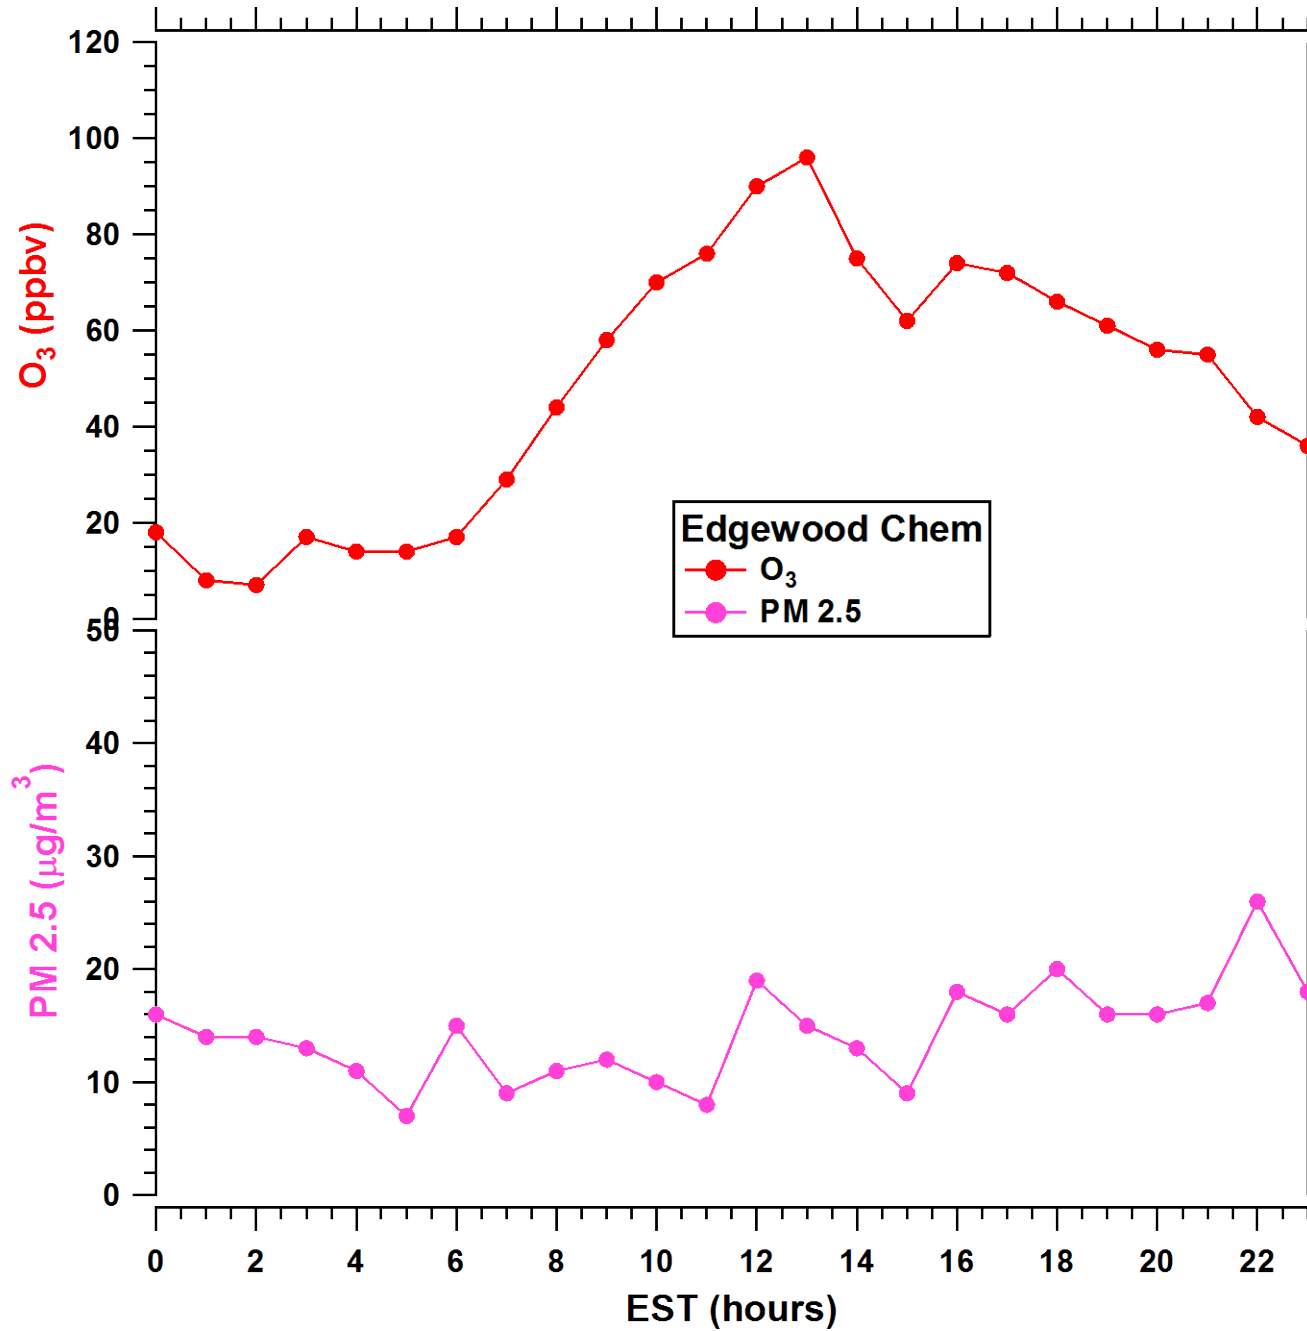

2011-07-31 MDE Ground Site Data Quick Look

All data are preliminary and subject to change

2011-07-31 MDE Ground Site Data Quick Look

All data are preliminary and subject to change

2011-07-31 MDE Ground Site Data Quick Look

All data are preliminary and subject to change

2011-07-31 MDE Ground Site Data Quick Look

All data are preliminary and subject to change

2011-07-31 MDE Ground Site Data Quick Look

All data are preliminary and subject to change