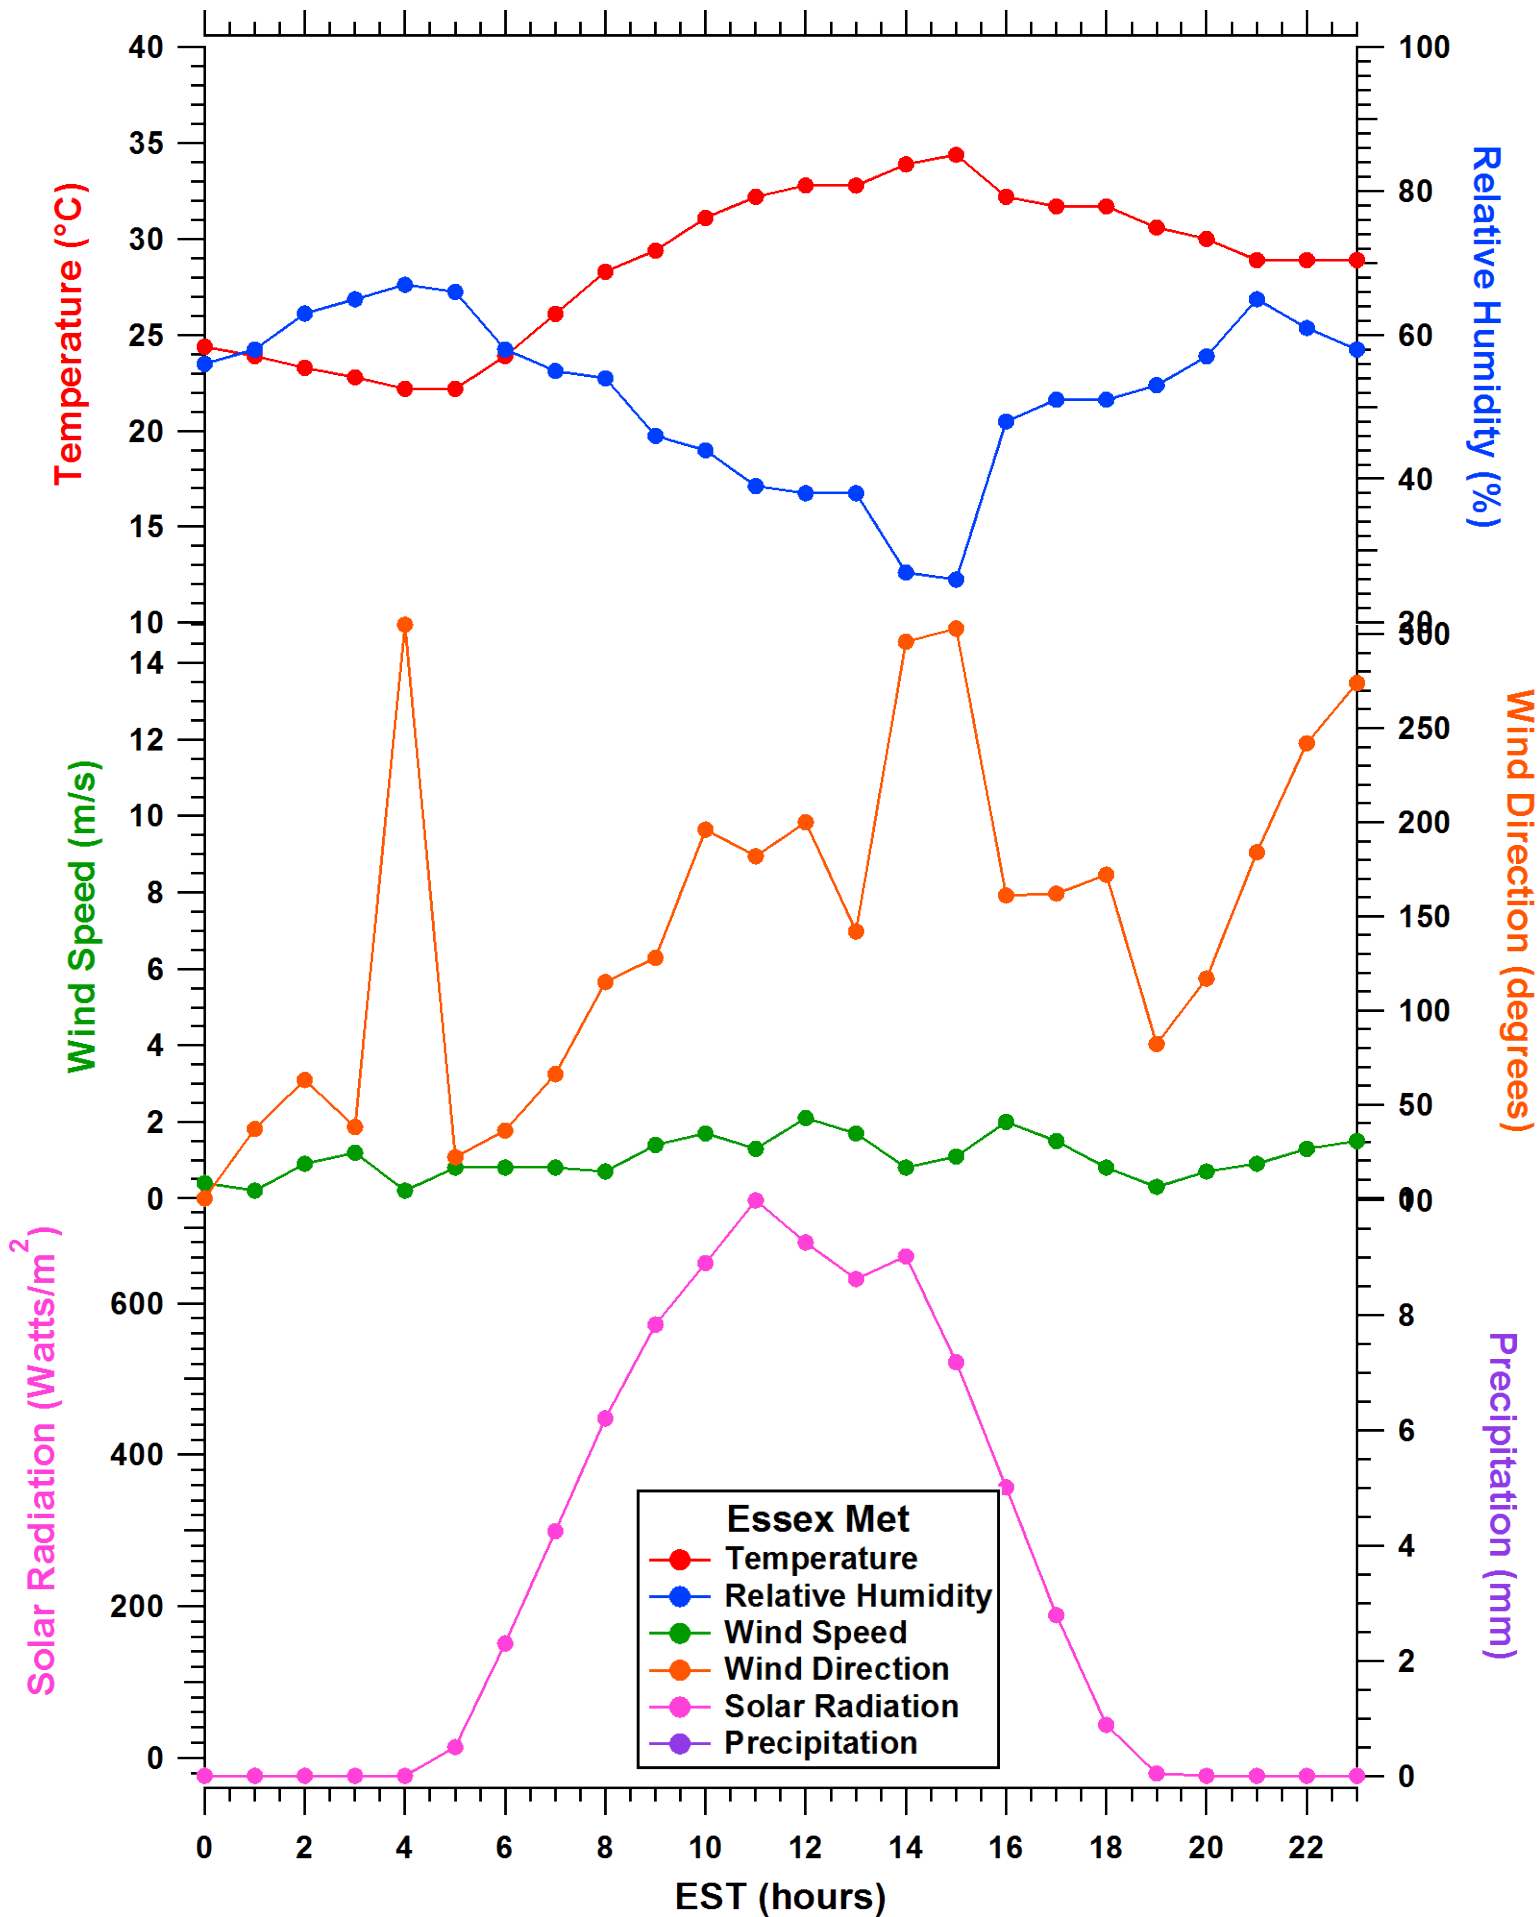

2011-07-31 MDE Ground Site Data Quick Look

All data are preliminary and subject to change

2011-07-31 MDE Ground Site Data Quick Look

All data are preliminary and subject to change

2011-07-31 MDE Ground Site Data Quick Look

All data are preliminary and subject to change

2011-07-31 MDE Ground Site Data Quick Look

All data are preliminary and subject to change

2011-07-31 MDE Ground Site Data Quick Look

All data are preliminary and subject to change