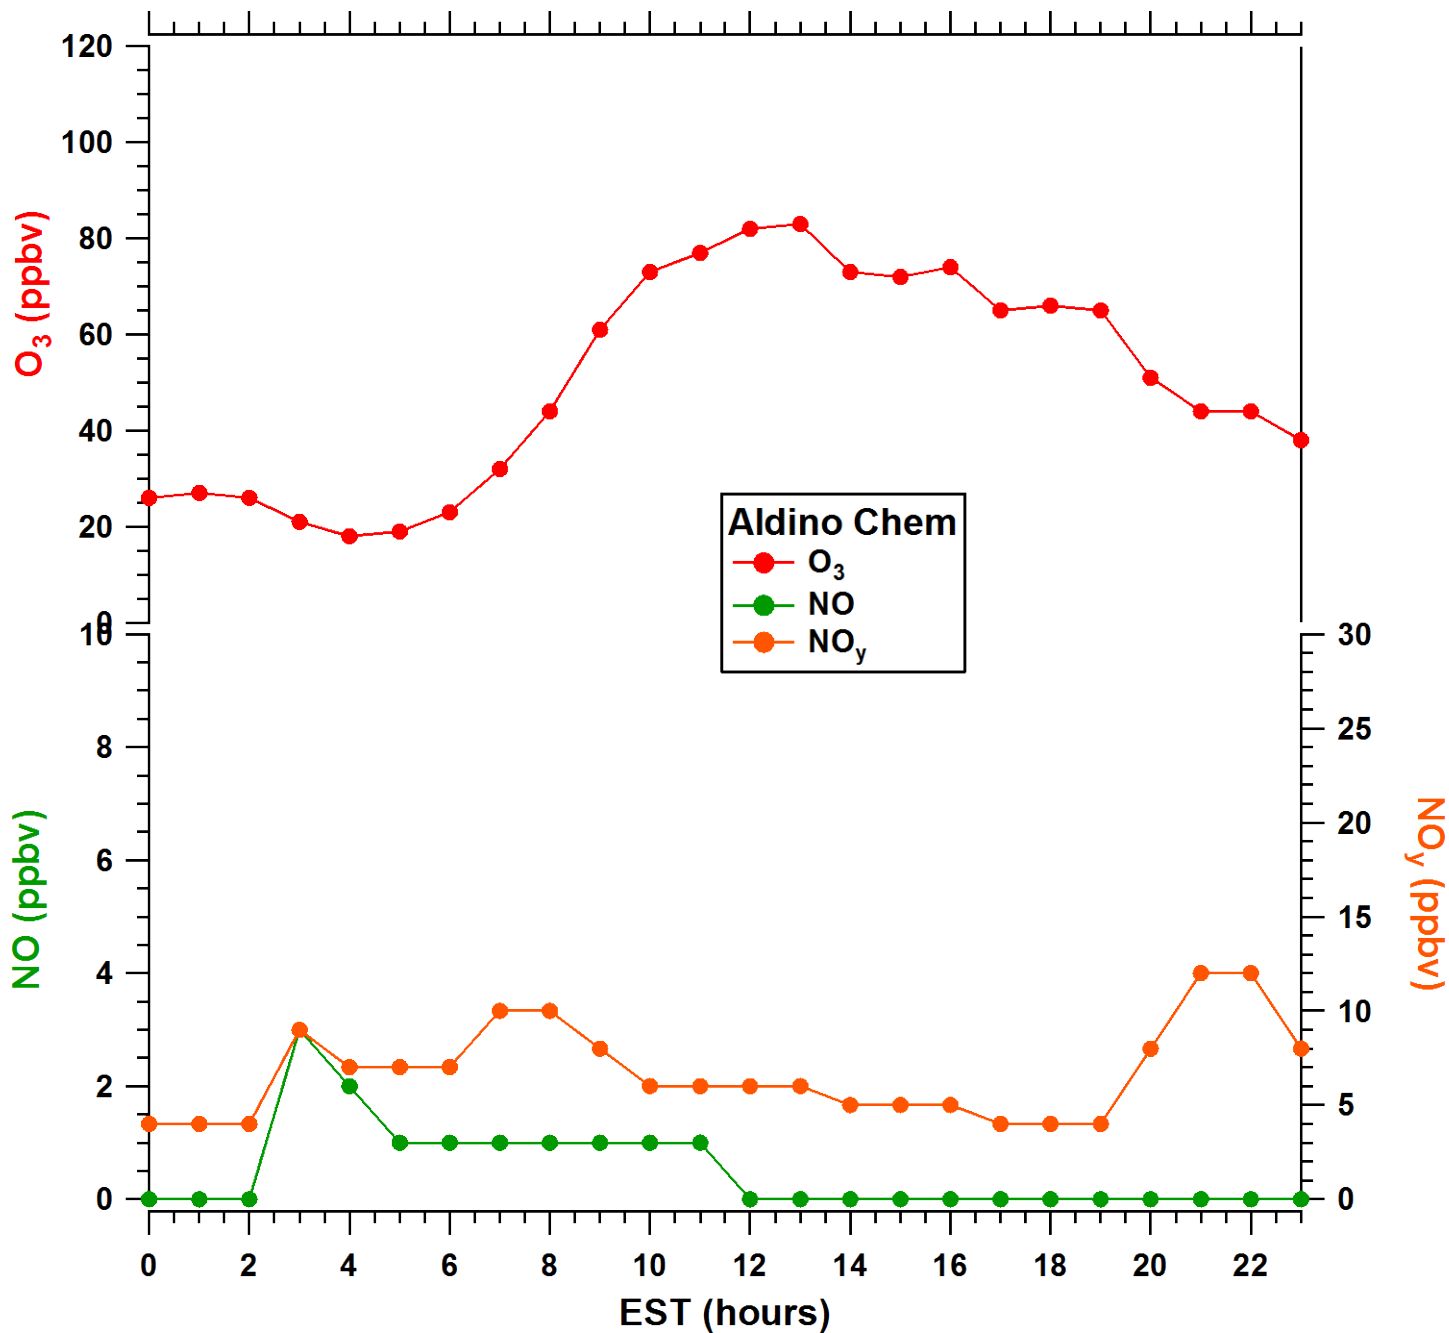

2011-07-31 MDE Ground Site Data Quick Look

All data are preliminary and subject to change

2011-07-31 MDE Ground Site Data Quick Look

All data are preliminary and subject to change

2011-07-31 MDE Ground Site Data Quick Look

All data are preliminary and subject to change

2011-07-31 MDE Ground Site Data Quick Look

All data are preliminary and subject to change

2011-07-31 MDE Ground Site Data Quick Look

All data are preliminary and subject to change