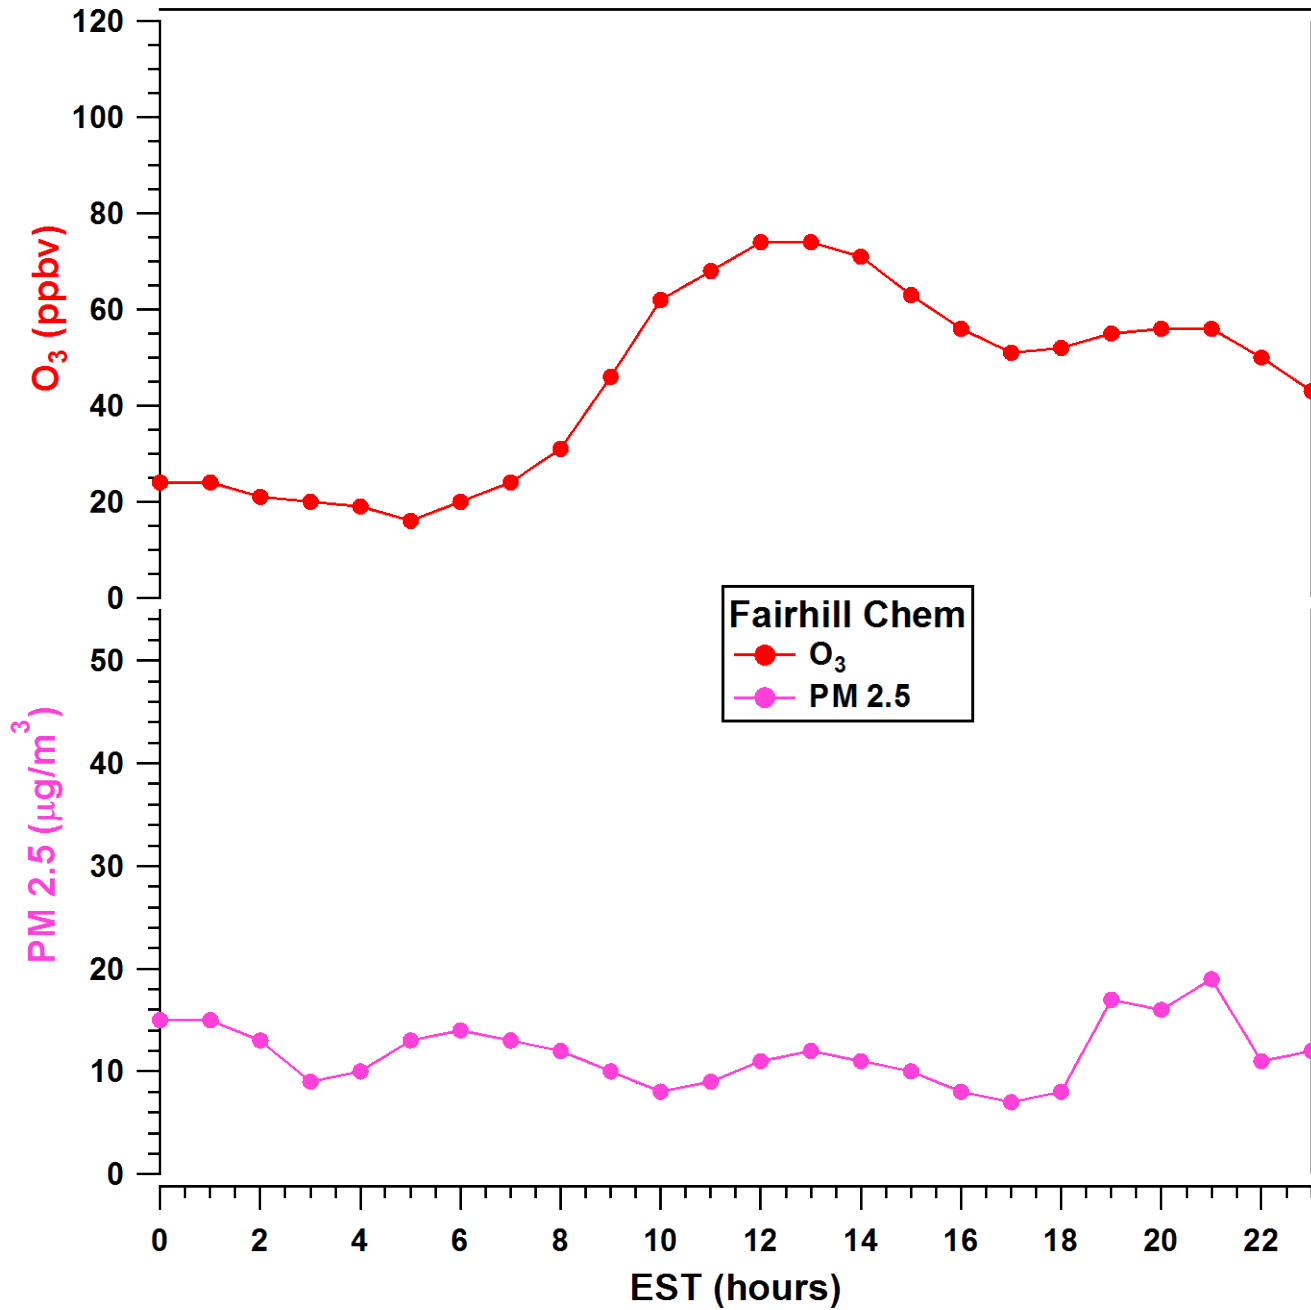

2011-07-31 MDE Ground Site Data Quick Look

All data are preliminary and subject to change

2011-07-31 MDE Ground Site Data Quick Look

All data are preliminary and subject to change

2011-07-31 MDE Ground Site Data Quick Look