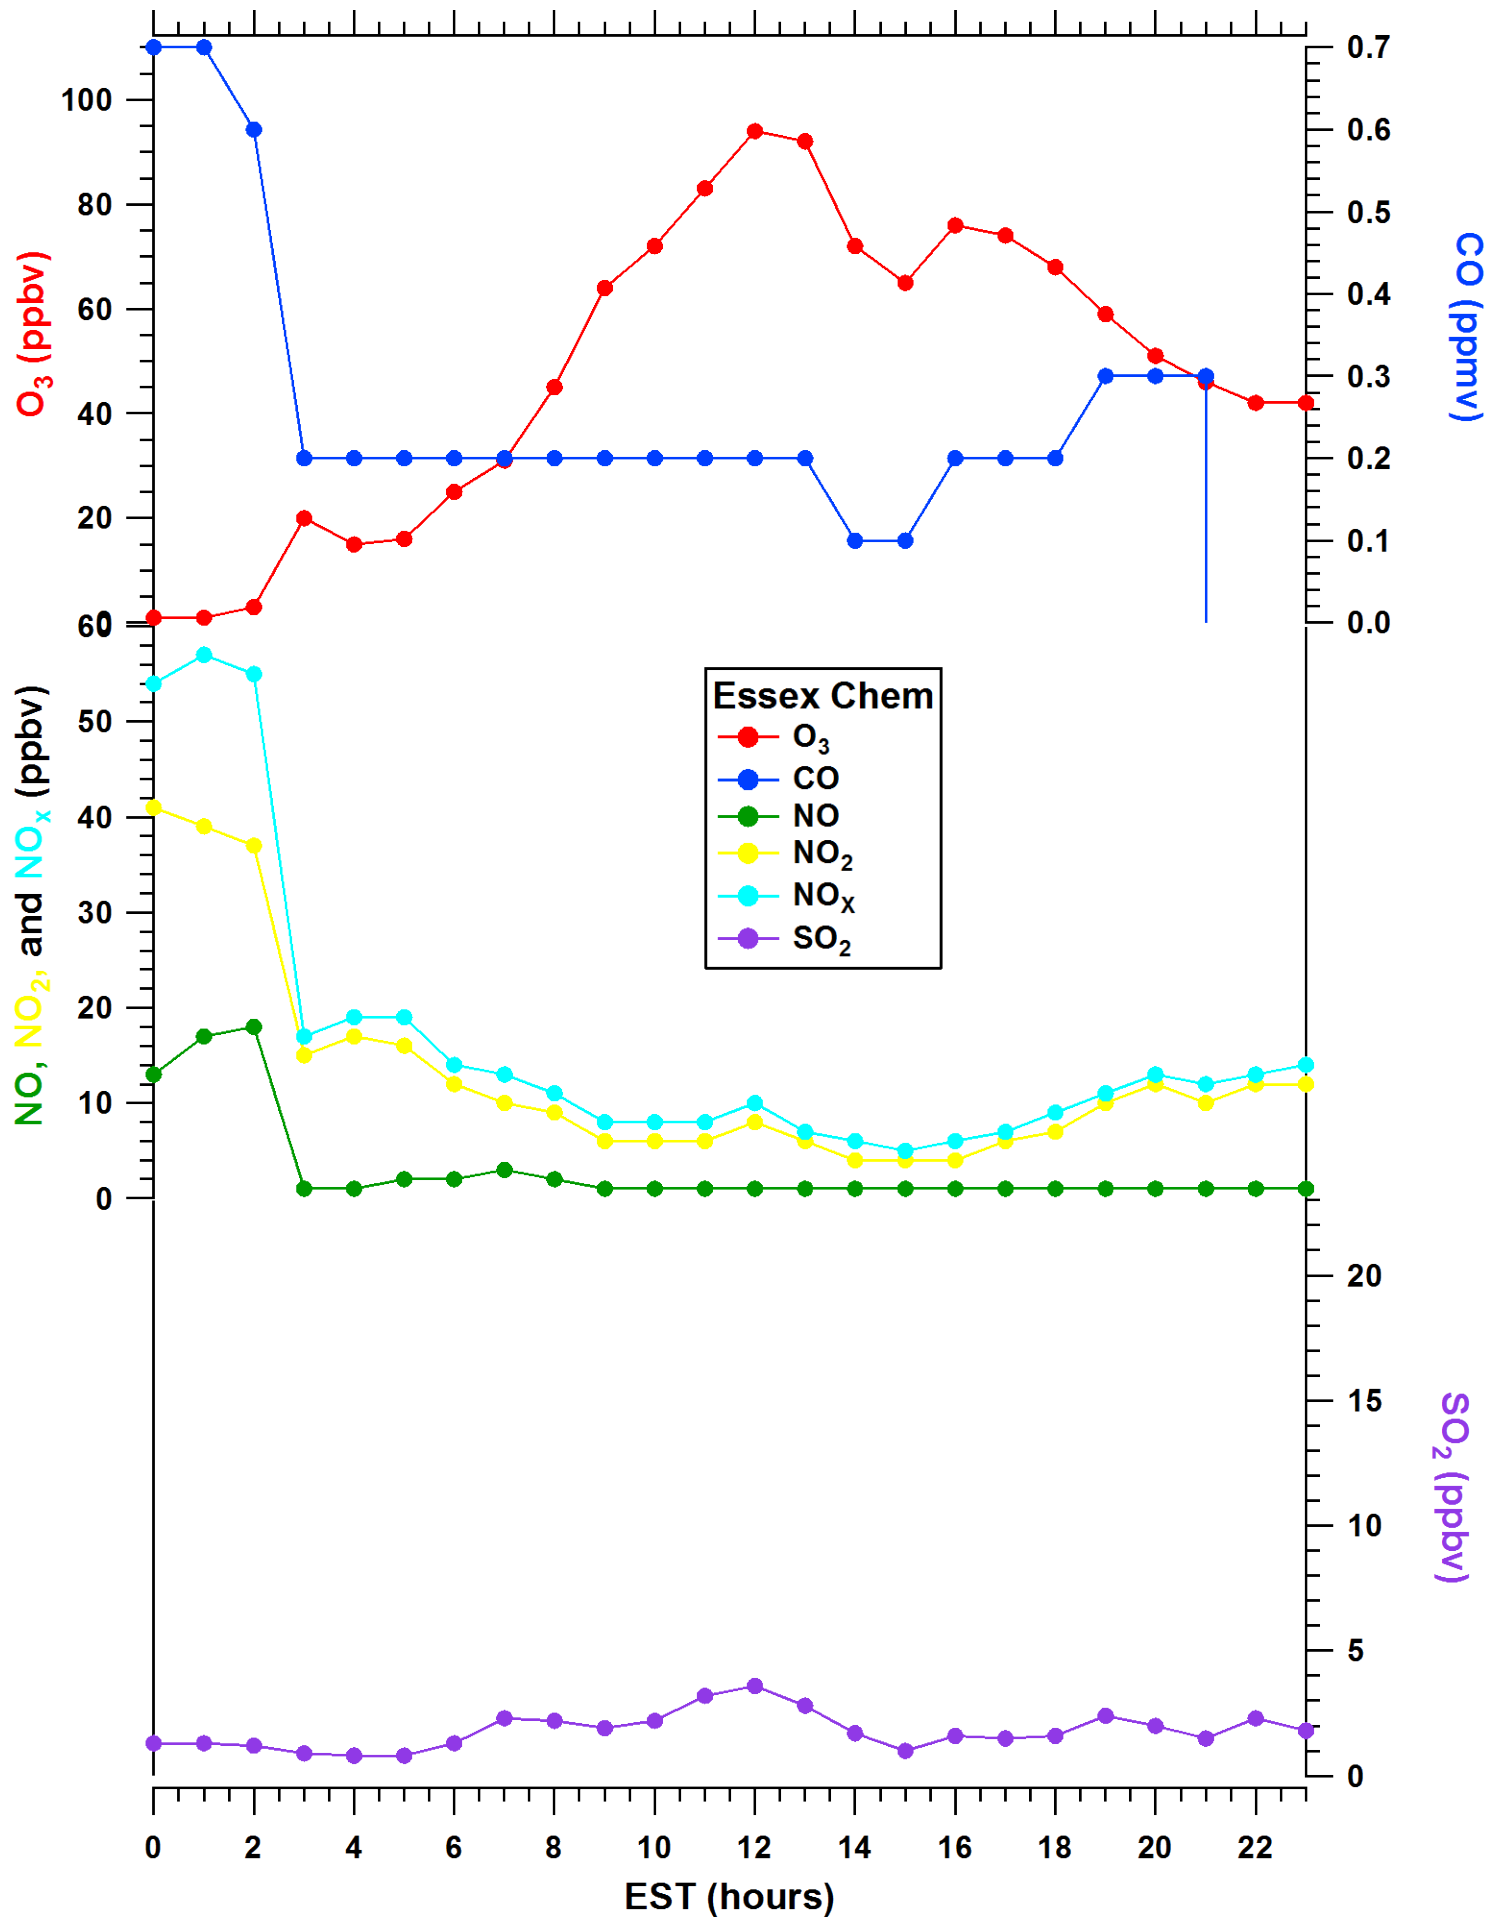

2011-07-31 MDE Ground Site Data Quick Look

All data are preliminary and subject to change

2011-07-31 MDE Ground Site Data Quick Look

All data are preliminary and subject to change

2011-07-31 MDE Ground Site Data Quick Look

All data are preliminary and subject to change

2011-07-31 MDE Ground Site Data Quick Look

All data are preliminary and subject to change

2011-07-31 MDE Ground Site Data Quick Look

All data are preliminary and subject to change