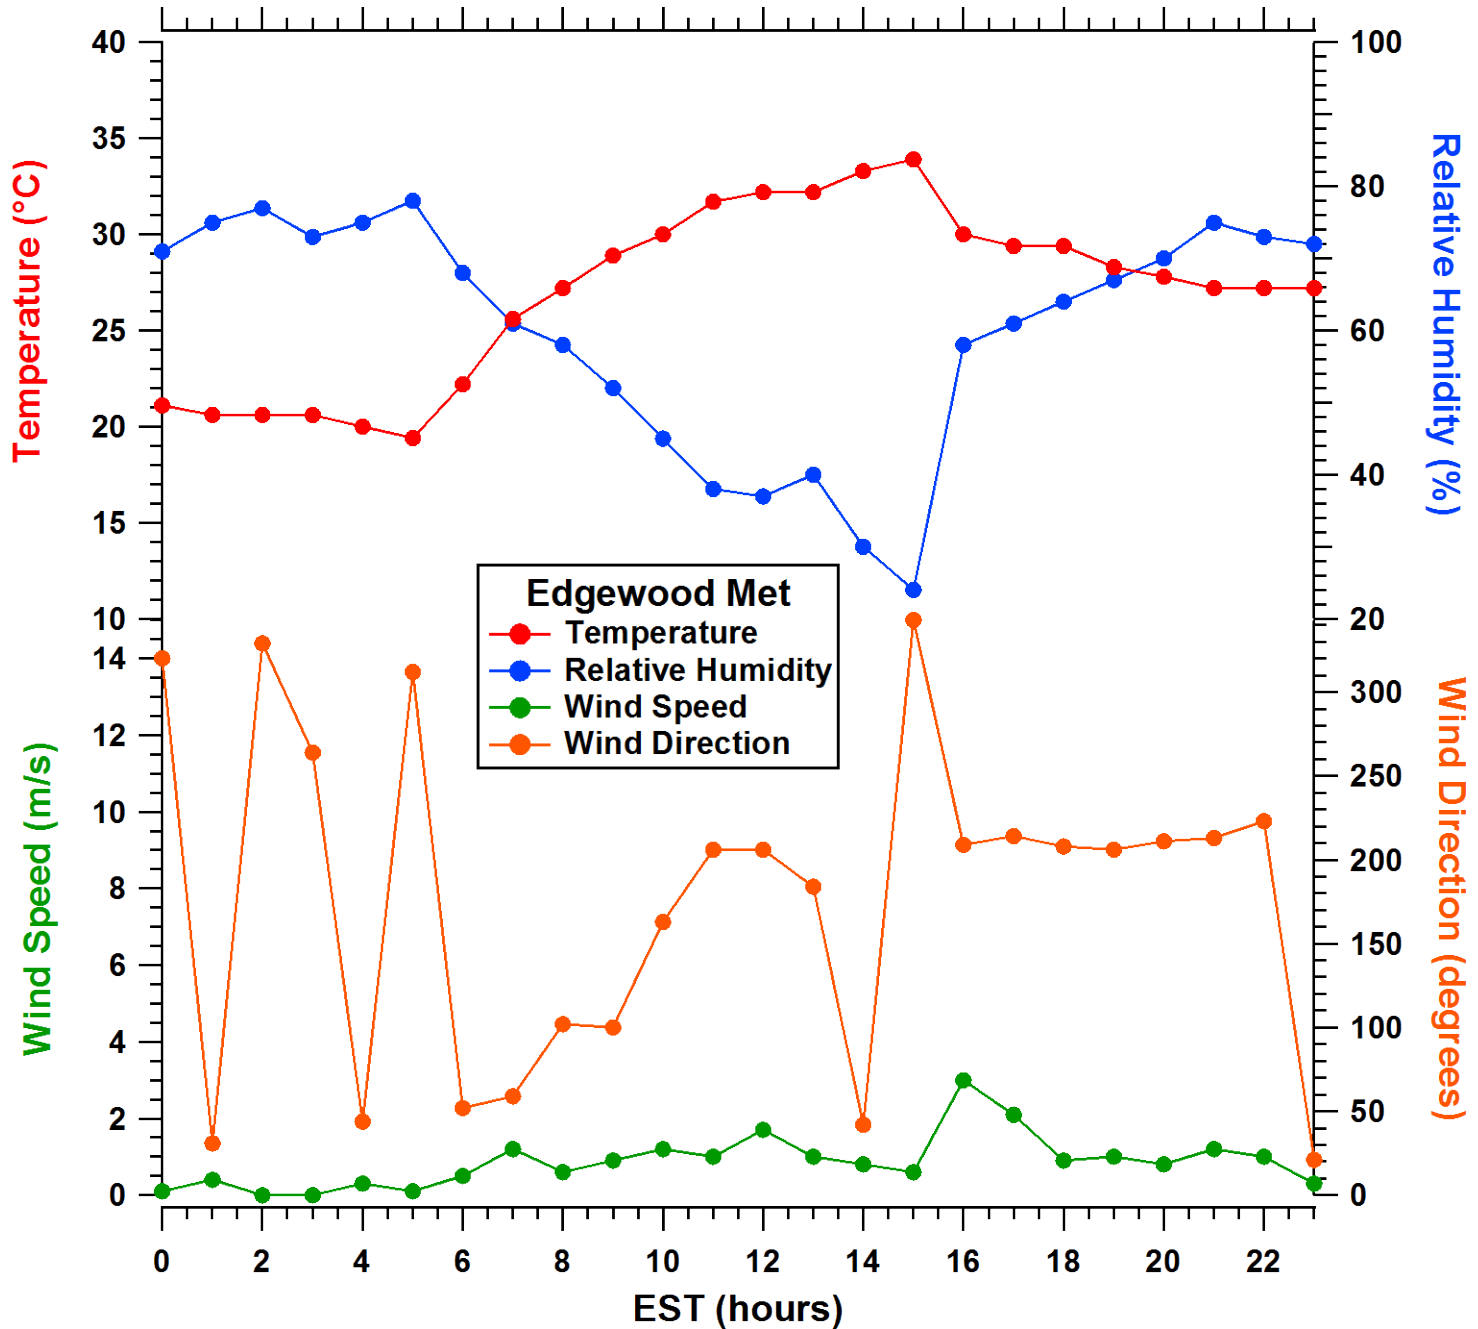

2011-07-31 MDE Ground Site Data Quick Look

All data are preliminary and subject to change

2011-07-31 MDE Ground Site Data Quick Look

All data are preliminary and subject to change

2011-07-31 MDE Ground Site Data Quick Look

All data are preliminary and subject to change

2011-07-31 MDE Ground Site Data Quick Look

All data are preliminary and subject to change

2011-07-31 MDE Ground Site Data Quick Look

All data are preliminary and subject to change