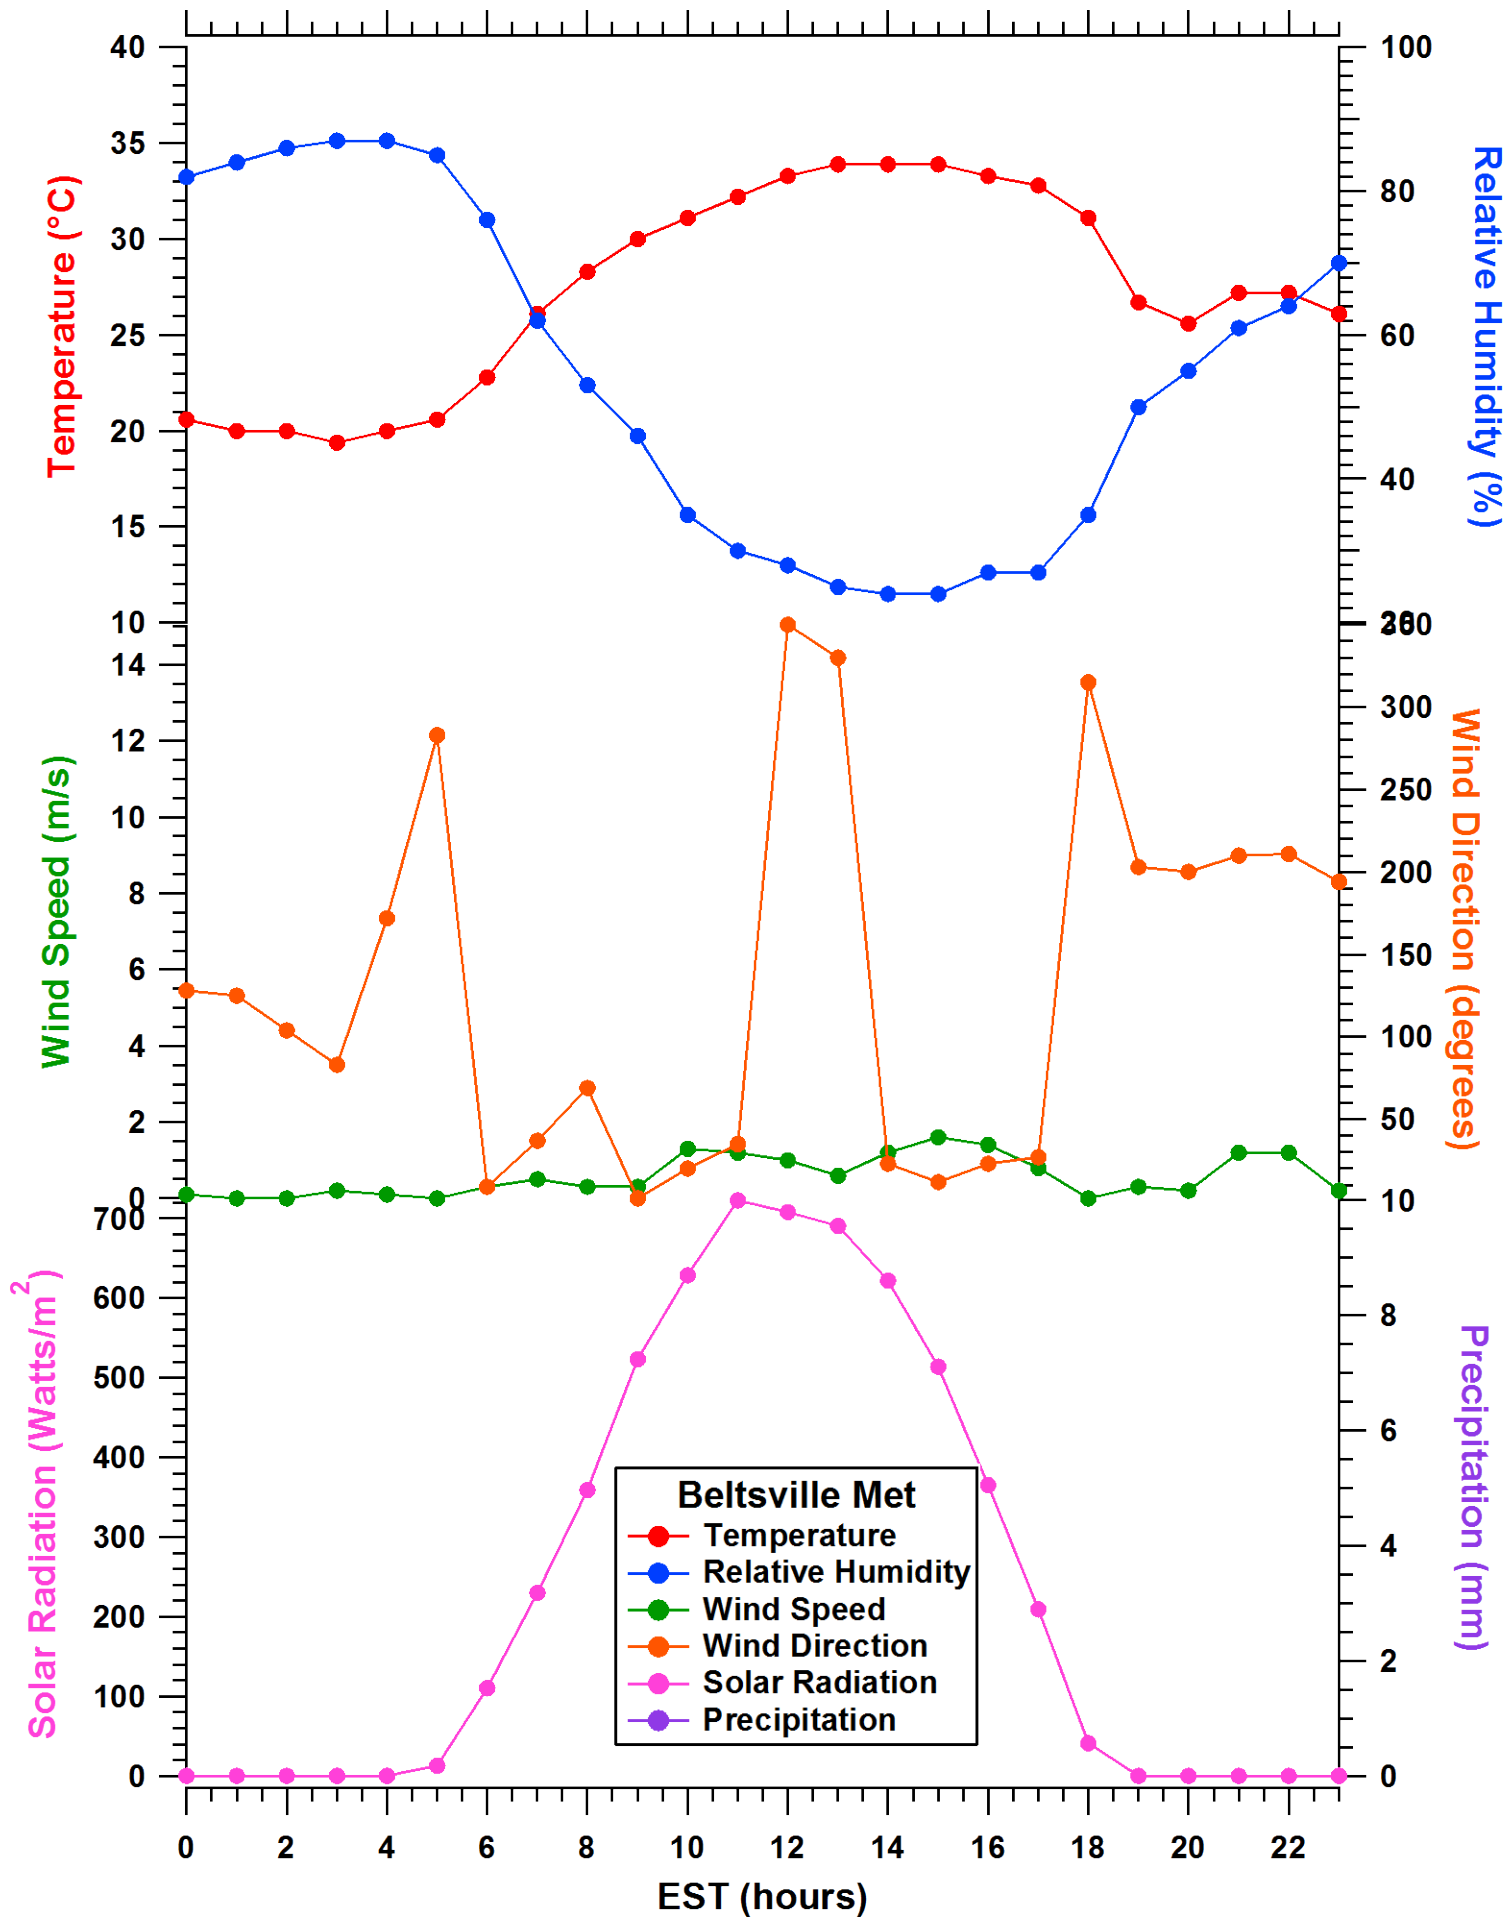

2011-07-31 MDE Ground Site Data Quick Look

All data are preliminary and subject to change

2011-07-31 MDE Ground Site Data Quick Look

All data are preliminary and subject to change

2011-07-31 MDE Ground Site Data Quick Look

All data are preliminary and subject to change

2011-07-31 MDE Ground Site Data Quick Look

All data are preliminary and subject to change

2011-07-31 MDE Ground Site Data Quick Look

All data are preliminary and subject to change