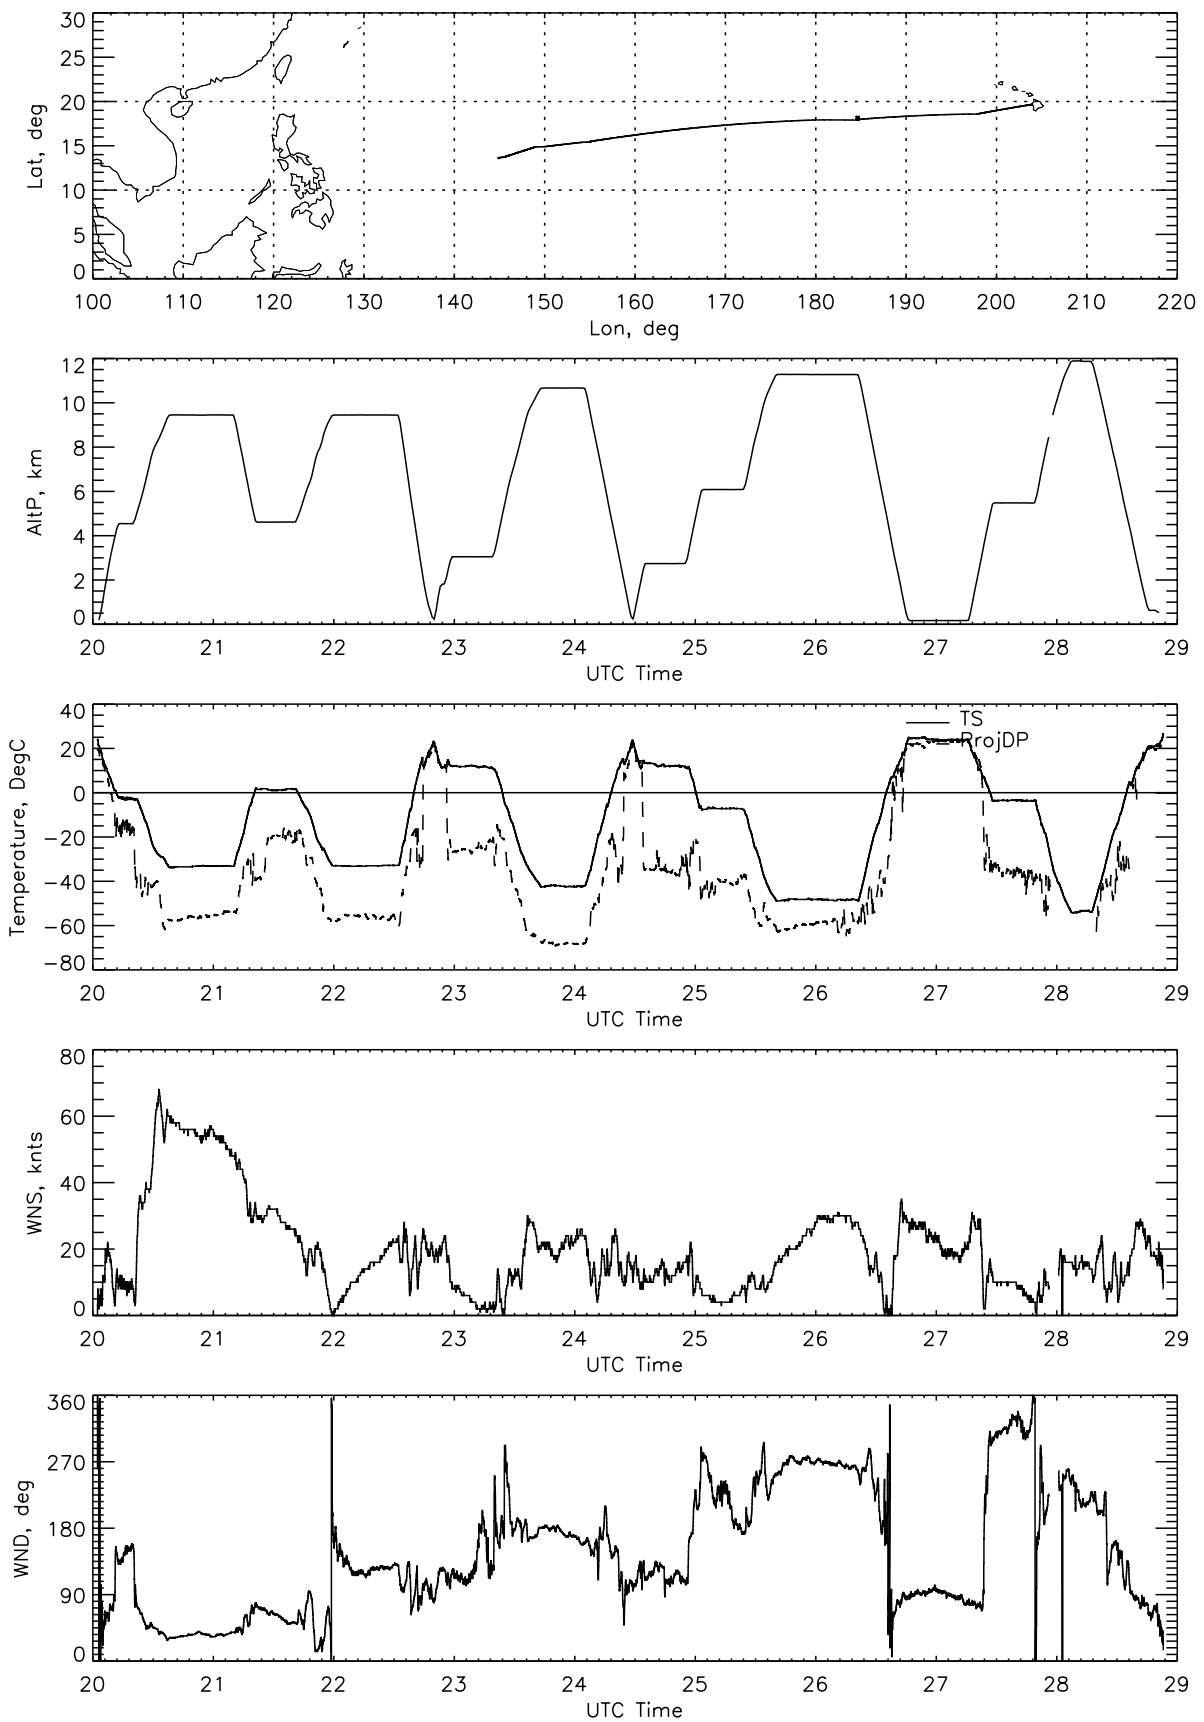

FINAL DATA: TRACE-P DC-8 Flight 05

FINAL DATA: TRACE-P DC-8 Flight 05

FINAL DATA: TRACE-P DC-8 Flight 05

FINAL DATA: TRACE-P DC-8 Flight 05

FINAL DATA: TRACE-P DC-8 Flight 05

FINAL DATA: TRACE-P DC-8 Flight 05

FINAL DATA: TRACE-P DC-8 Flight 05

Profile #1 TRACE-P DC-8 Flight 05

Profile #2 TRACE-P DC-8 Flight 05

Profile #3 TRACE-P DC-8 Flight 05

Profile #4 TRACE-P DC-8 Flight 05

Profile #5 TRACE-P DC-8 Flight 05

Profile #6 TRACE-P DC-8 Flight 05