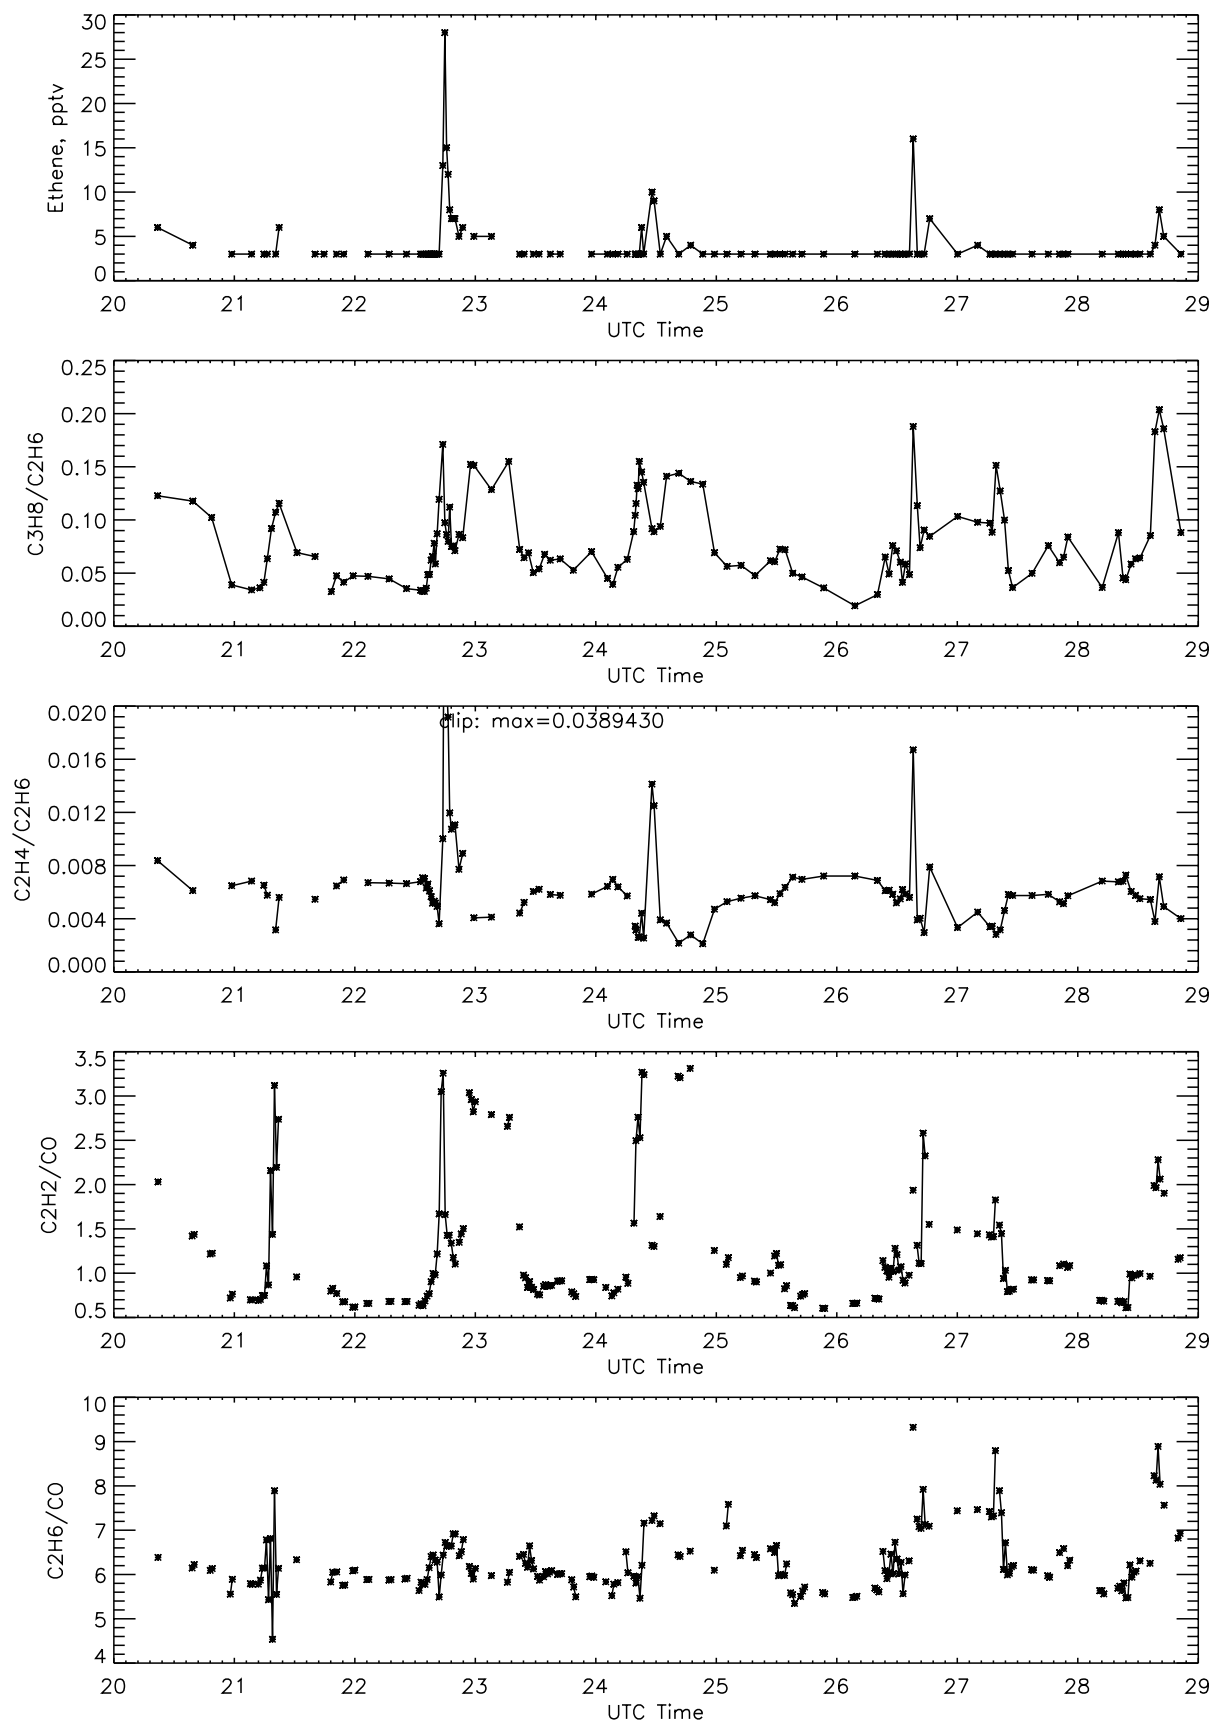

FINAL DATA: TRACE-P DC-8 Flight 05

FINAL DATA: TRACE-P DC-8 Flight 05

FINAL DATA: TRACE-P DC-8 Flight 05

FINAL DATA: TRACE-P DC-8 Flight 05

FINAL DATA: TRACE-P DC-8 Flight 05

FINAL DATA: TRACE-P DC-8 Flight 05

FINAL DATA: TRACE-P DC-8 Flight 05

Profile #1 TRACE-P DC-8 Flight 05

Profile #2 TRACE-P DC-8 Flight 05

Profile #3 TRACE-P DC-8 Flight 05

Profile #4 TRACE-P DC-8 Flight 05

Profile #5 TRACE-P DC-8 Flight 05

Profile #6 TRACE-P DC-8 Flight 05