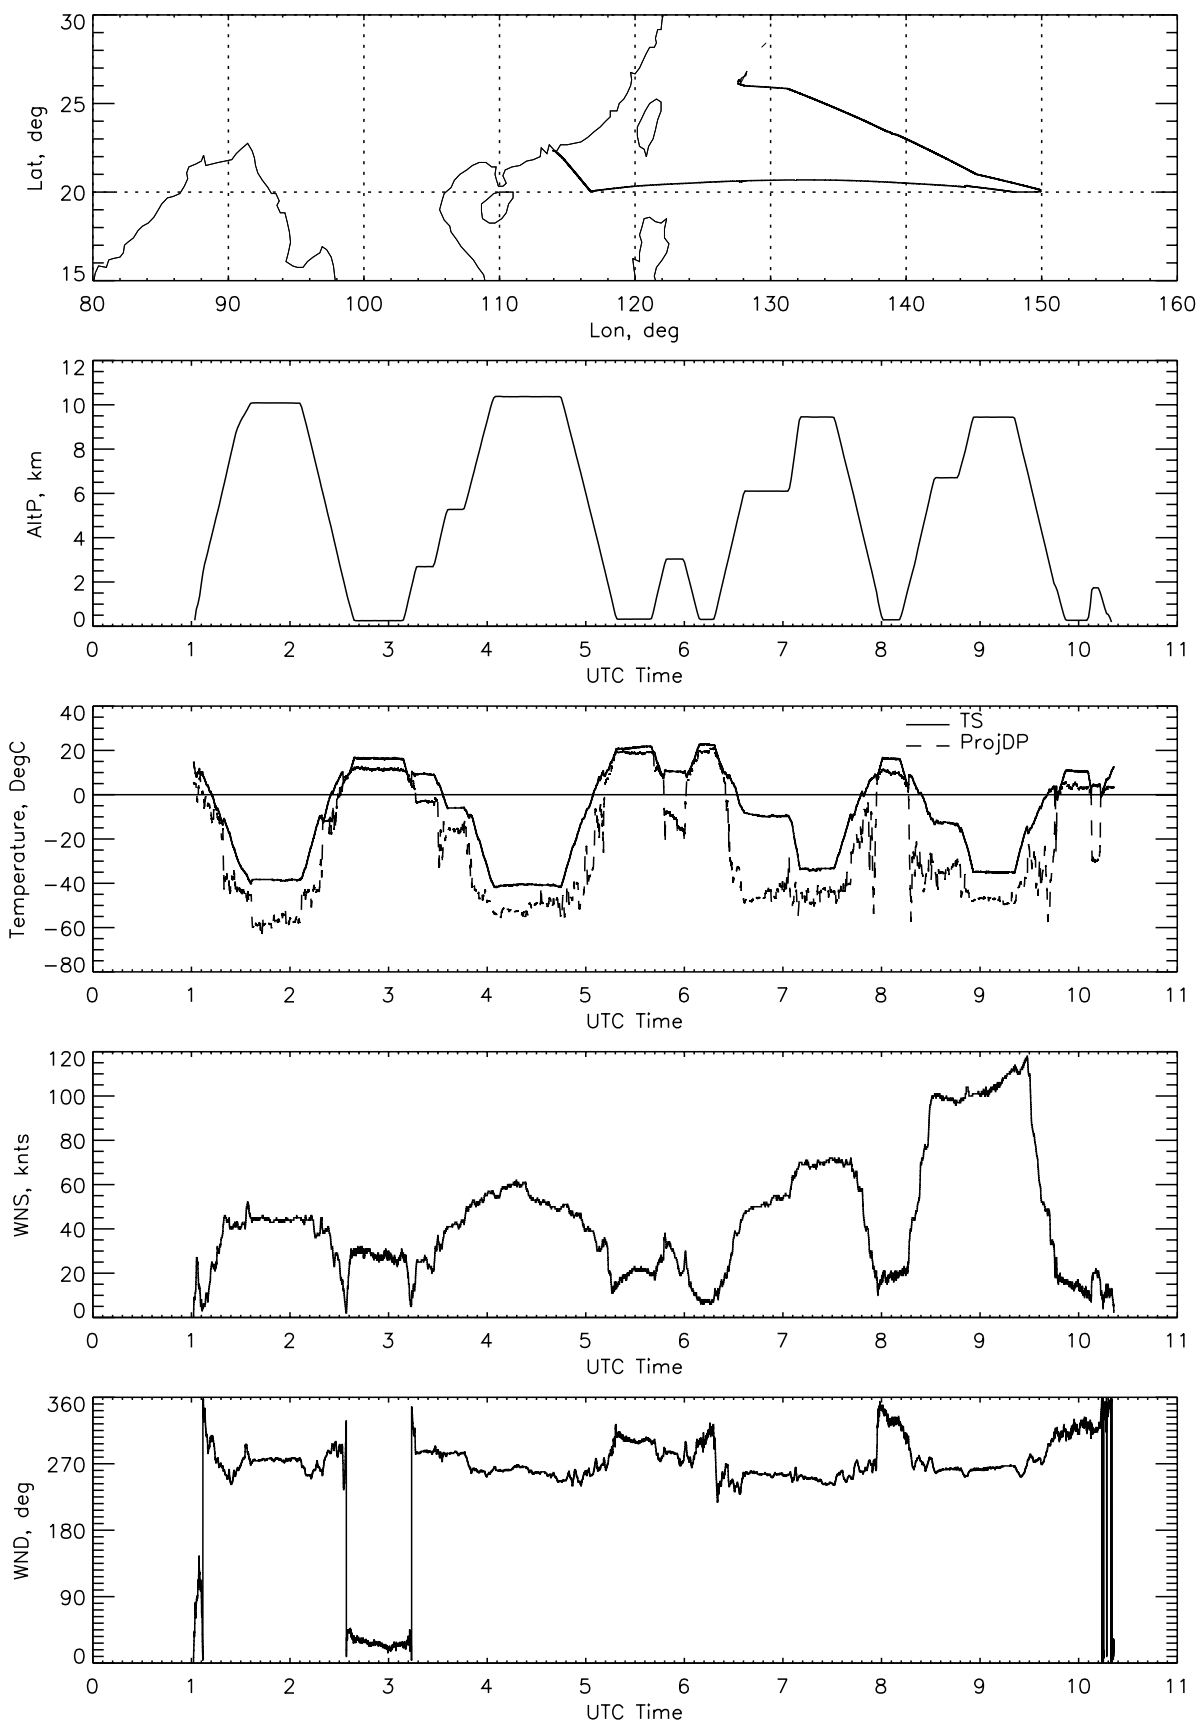

FINAL DATA: TRACE-P DC-8 Flight 08

FINAL DATA: TRACE-P DC-8 Flight 08

FINAL DATA: TRACE-P DC-8 Flight 08

FINAL DATA: TRACE-P DC-8 Flight 08

FINAL DATA: TRACE-P DC-8 Flight 08

FINAL DATA: TRACE-P DC-8 Flight 08

FINAL DATA: TRACE-P DC-8 Flight 08

Profile #1 TRACE-P DC-8 Flight 08

Profile #2 TRACE-P DC-8 Flight 08

Profile #3 TRACE-P DC-8 Flight 08

Profile #4 TRACE-P DC-8 Flight 08

Profile #5 TRACE-P DC-8 Flight 08

Profile #6 TRACE-P DC-8 Flight 08