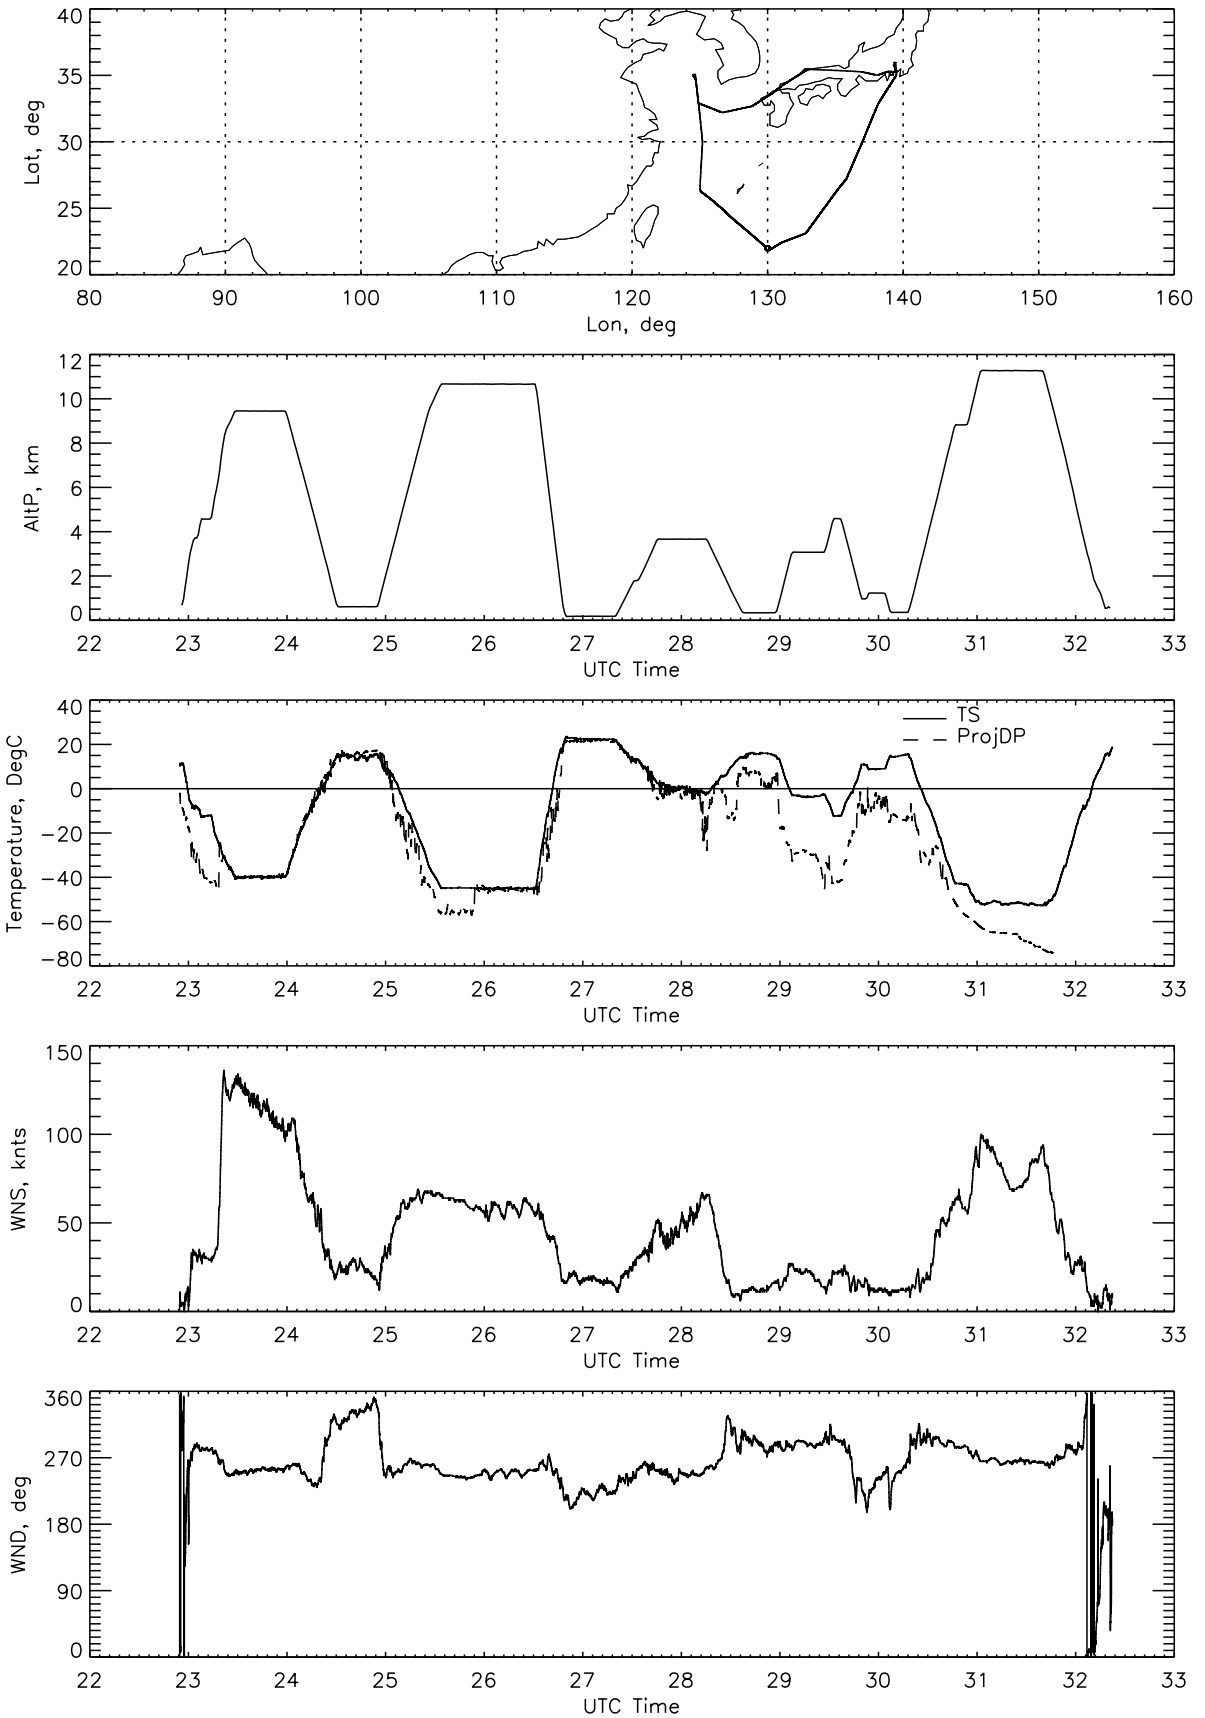

FINAL DATA: TRACE-P DC-8 Flight 13

FINAL DATA: TRACE-P DC-8 Flight 13

FINAL DATA: TRACE-P DC-8 Flight 13

FINAL DATA: TRACE-P DC-8 Flight 13

FINAL DATA: TRACE-P DC-8 Flight 13

FINAL DATA: TRACE-P DC-8 Flight 13

FINAL DATA: TRACE-P DC-8 Flight 13

Profile # 1 TRACE-P DC-8 Flight 13

Profile # 2 TRACE-P DC-8 Flight 13

Profile # 3 TRACE-P DC-8 Flight 13

Profile # 4 TRACE-P DC-8 Flight 13

Profile # 5 TRACE-P DC-8 Flight 13