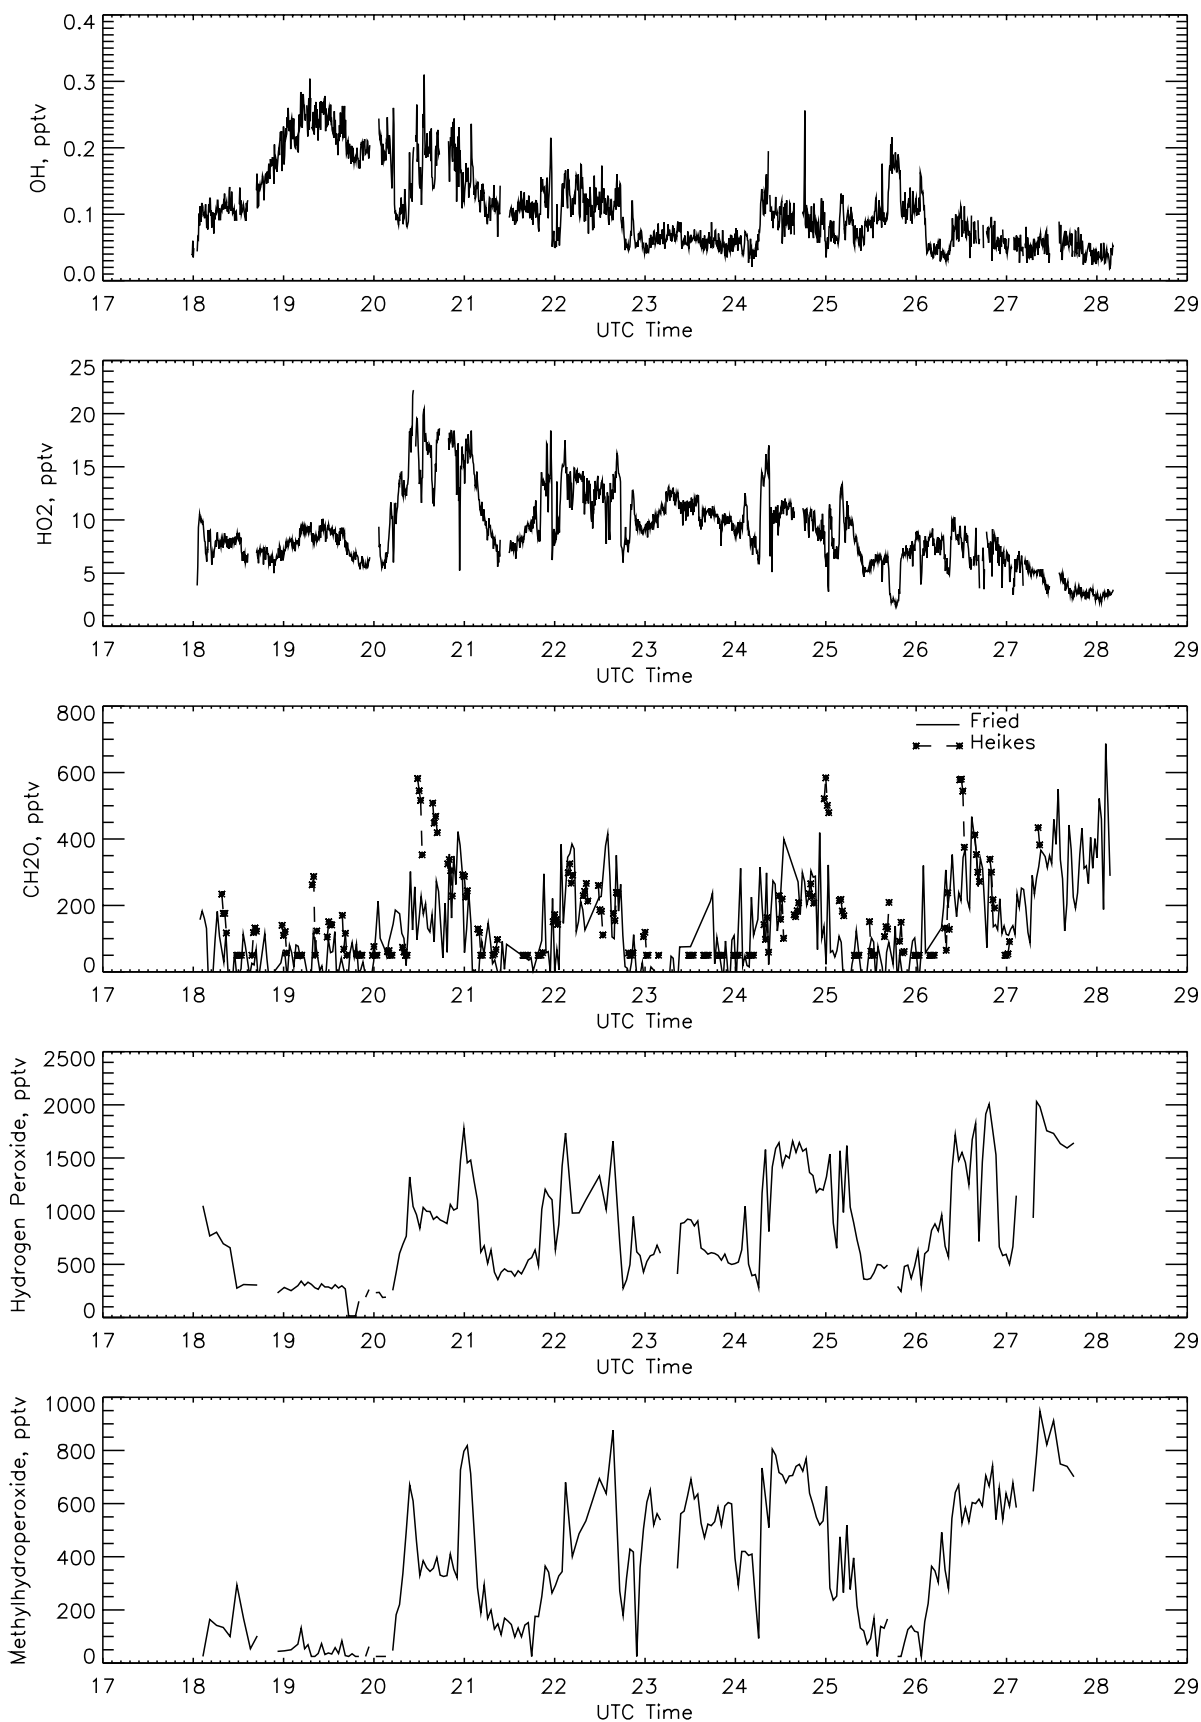

FINAL DATA: TRACE-P DC-8 Flight 19

FINAL DATA: TRACE-P DC-8 Flight 19

FINAL DATA: TRACE-P DC-8 Flight 19

FINAL DATA: TRACE-P DC-8 Flight 19

FINAL DATA: TRACE-P DC-8 Flight 19

FINAL DATA: TRACE-P DC-8 Flight 19

FINAL DATA: TRACE-P DC-8 Flight 19

Profile # 1 TRACE-P DC-8 Flight 19

Profile # 2 TRACE-P DC-8 Flight 19

Profile # 3 TRACE-P DC-8 Flight 19

Profile # 4 TRACE-P DC-8 Flight 19

Profile # 5 TRACE-P DC-8 Flight 19