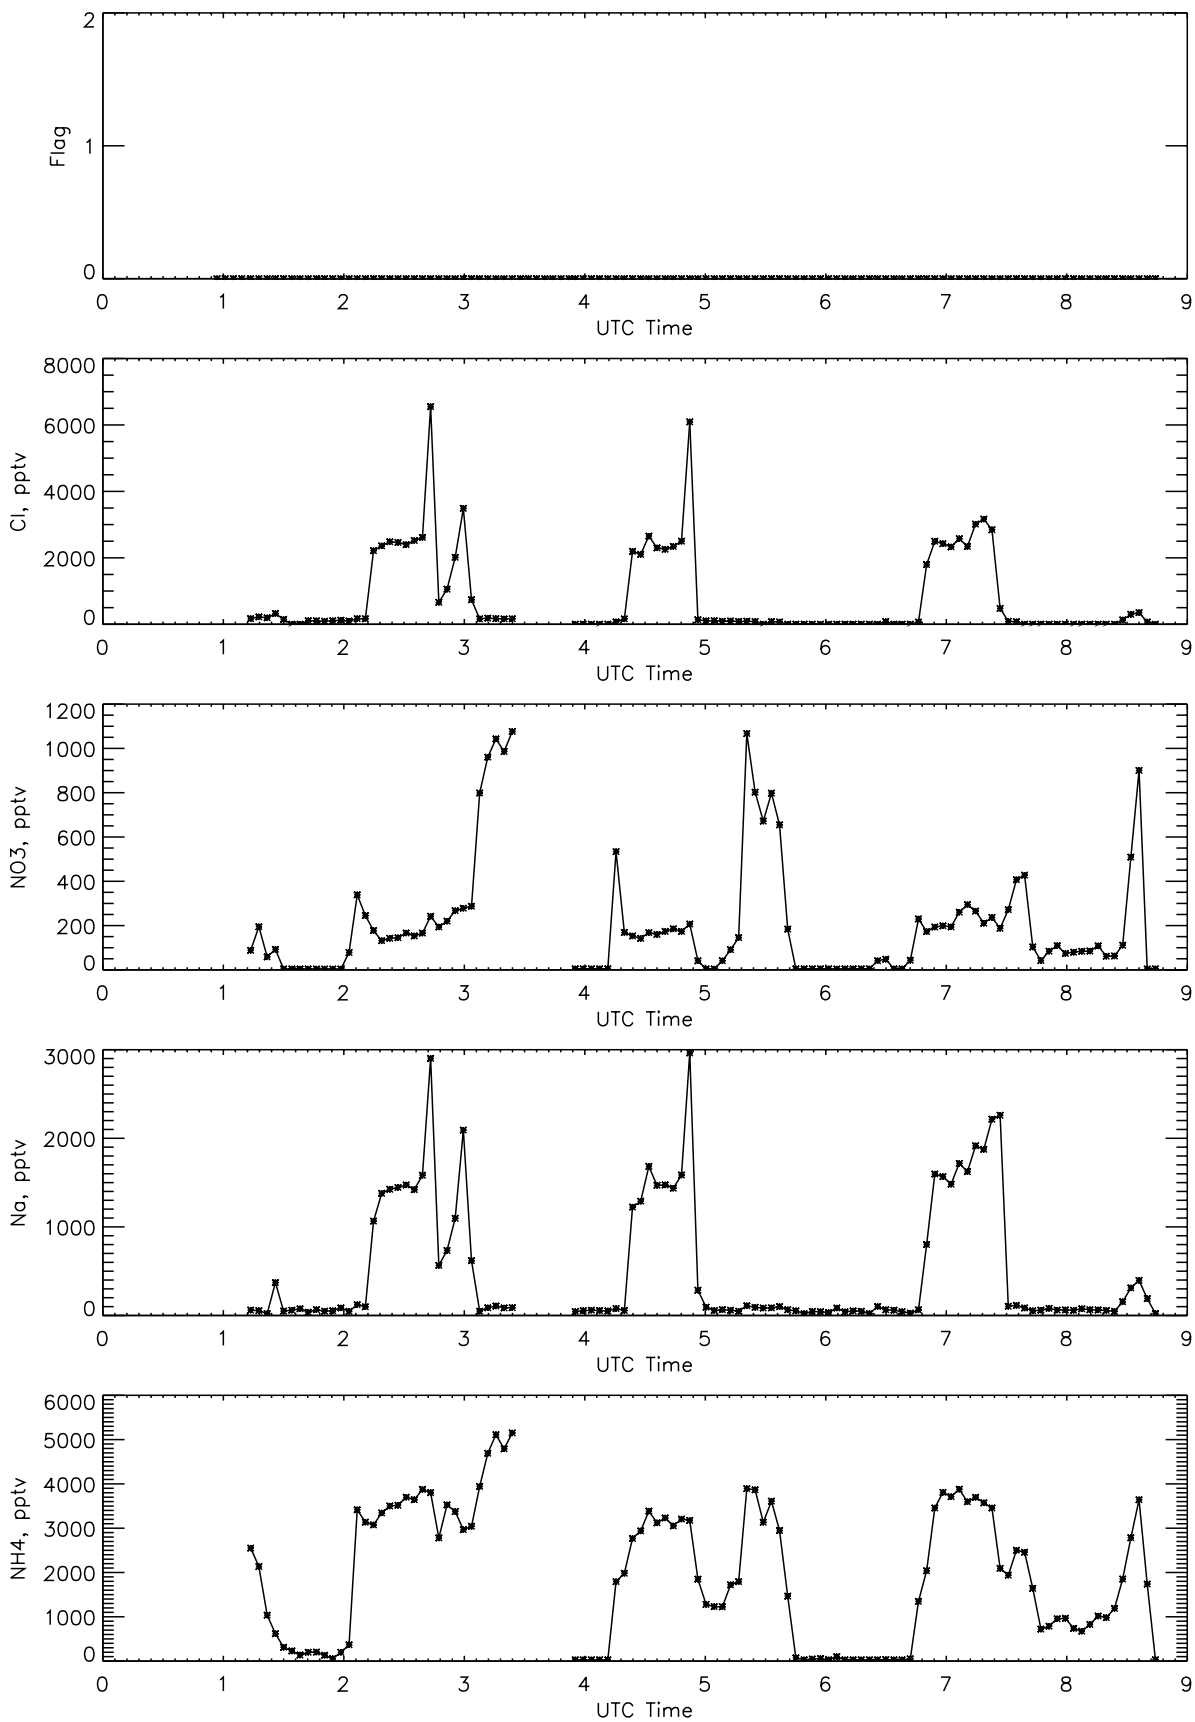

FINAL DATA: TRACE-P P3-B Flight 10

FINAL DATA: TRACE-P P3-B Flight 10

FINAL DATA: TRACE-P P3-B Flight 10

FINAL DATA: TRACE-P P3-B Flight 10

FINAL DATA: TRACE-P P3-B Flight 10

FINAL DATA: TRACE-P P3-B Flight 10

FINAL DATA: TRACE-P P3-B Flight 10

FINAL DATA: TRACE-P P3-B Flight 10

LEFT BLANK

FINAL DATA: TRACE-P P3-B Flight 10

FINAL DATA: TRACE-P P3-B Flight 10

Profile # 1 TRACE-P P3-B Flight 10

Profile # 2 TRACE-P P3-B Flight 10

Profile # 3 TRACE-P P3-B Flight 10

Profile # 4 TRACE-P P3-B Flight 10

Profile # 5 TRACE-P P3-B Flight 10

Profile # 6 TRACE-P P3-B Flight 10

Profile # 7 TRACE-P P3-B Flight 10

Profile # 8 TRACE-P P3-B Flight 10