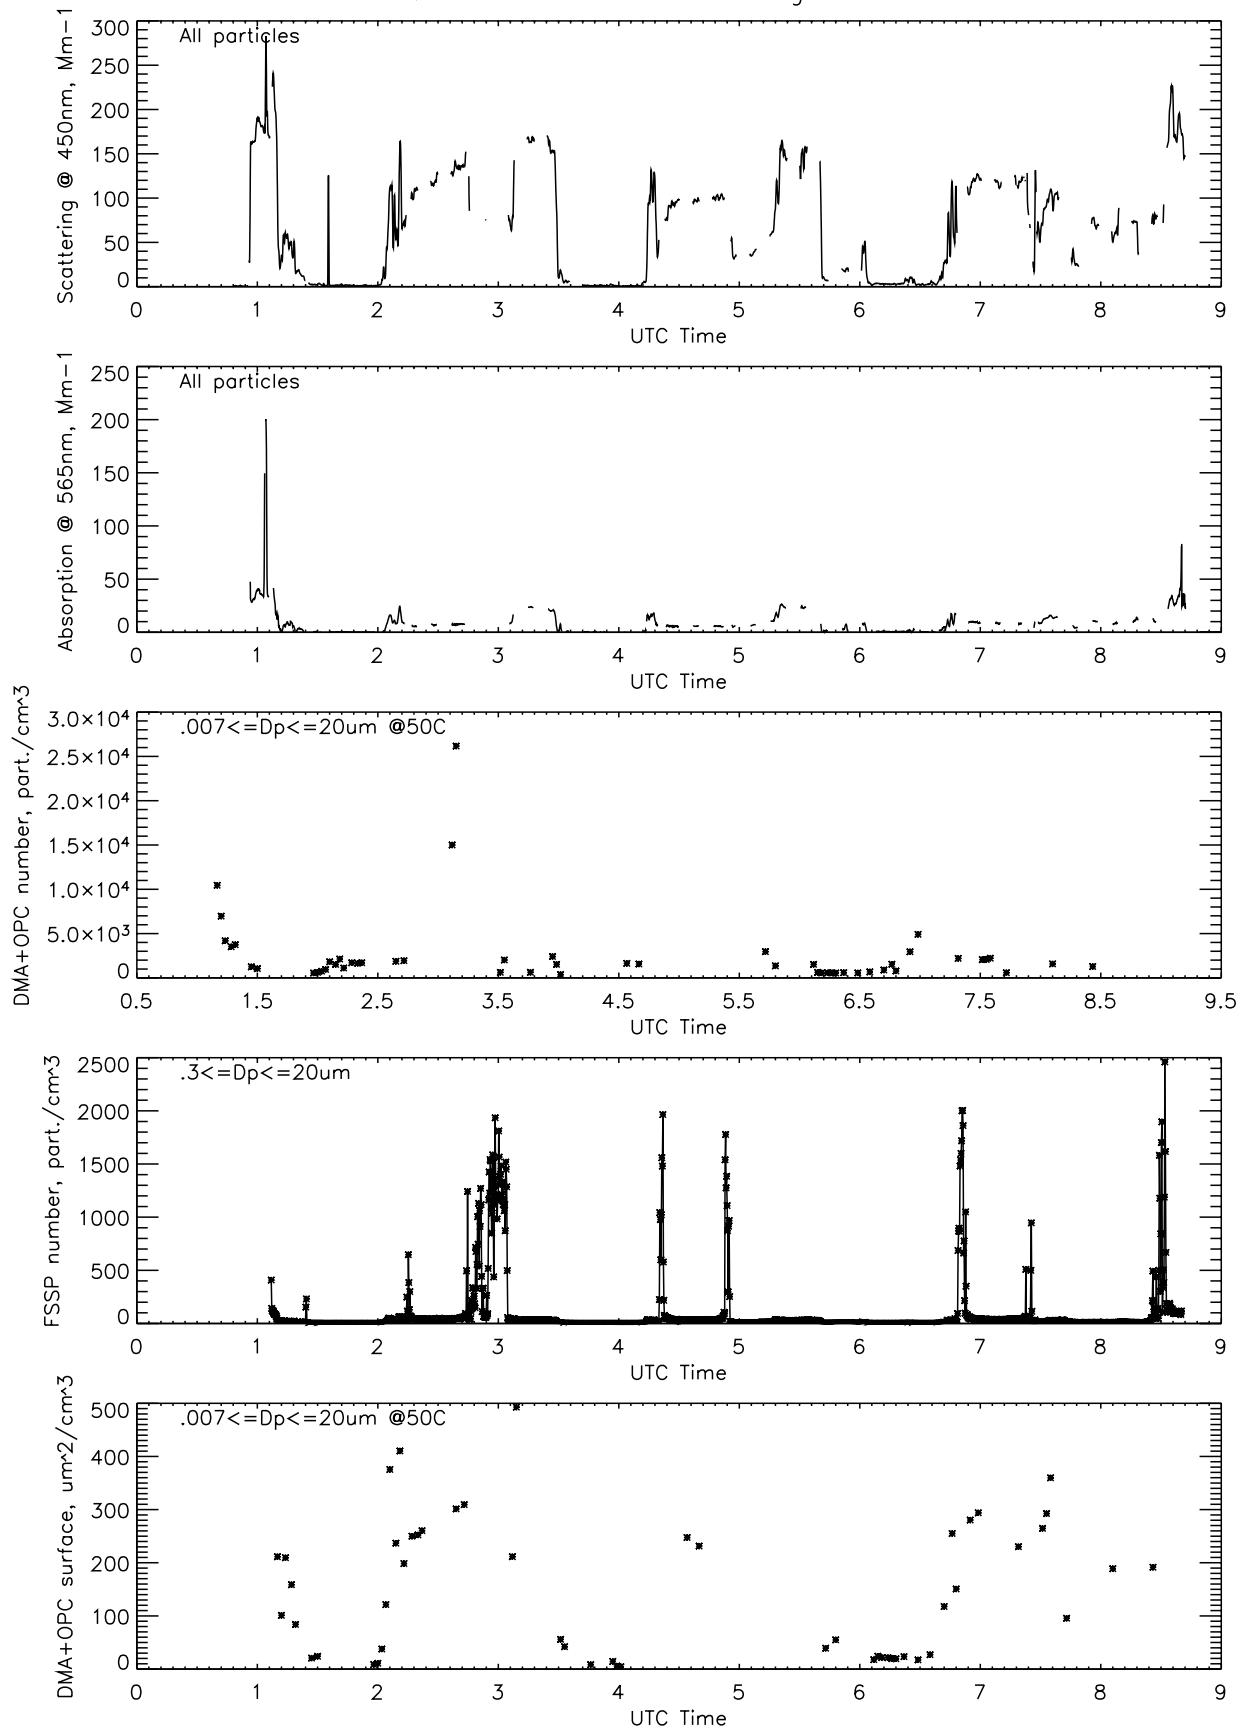

FINAL DATA: TRACE-P P3-B Flight 10

FINAL DATA: TRACE-P P3-B Flight 10

FINAL DATA: TRACE-P P3-B Flight 10

FINAL DATA: TRACE-P P3-B Flight 10

FINAL DATA: TRACE-P P3-B Flight 10

FINAL DATA: TRACE-P P3-B Flight 10

FINAL DATA: TRACE-P P3-B Flight 10

FINAL DATA: TRACE-P P3-B Flight 10

LEFT BLANK

FINAL DATA: TRACE-P P3-B Flight 10

FINAL DATA: TRACE-P P3-B Flight 10

Profile # 1 TRACE-P P3-B Flight 10

Profile # 2 TRACE-P P3-B Flight 10

Profile # 3 TRACE-P P3-B Flight 10

Profile # 4 TRACE-P P3-B Flight 10

Profile # 5 TRACE-P P3-B Flight 10

Profile # 6 TRACE-P P3-B Flight 10

Profile # 7 TRACE-P P3-B Flight 10

Profile # 8 TRACE-P P3-B Flight 10