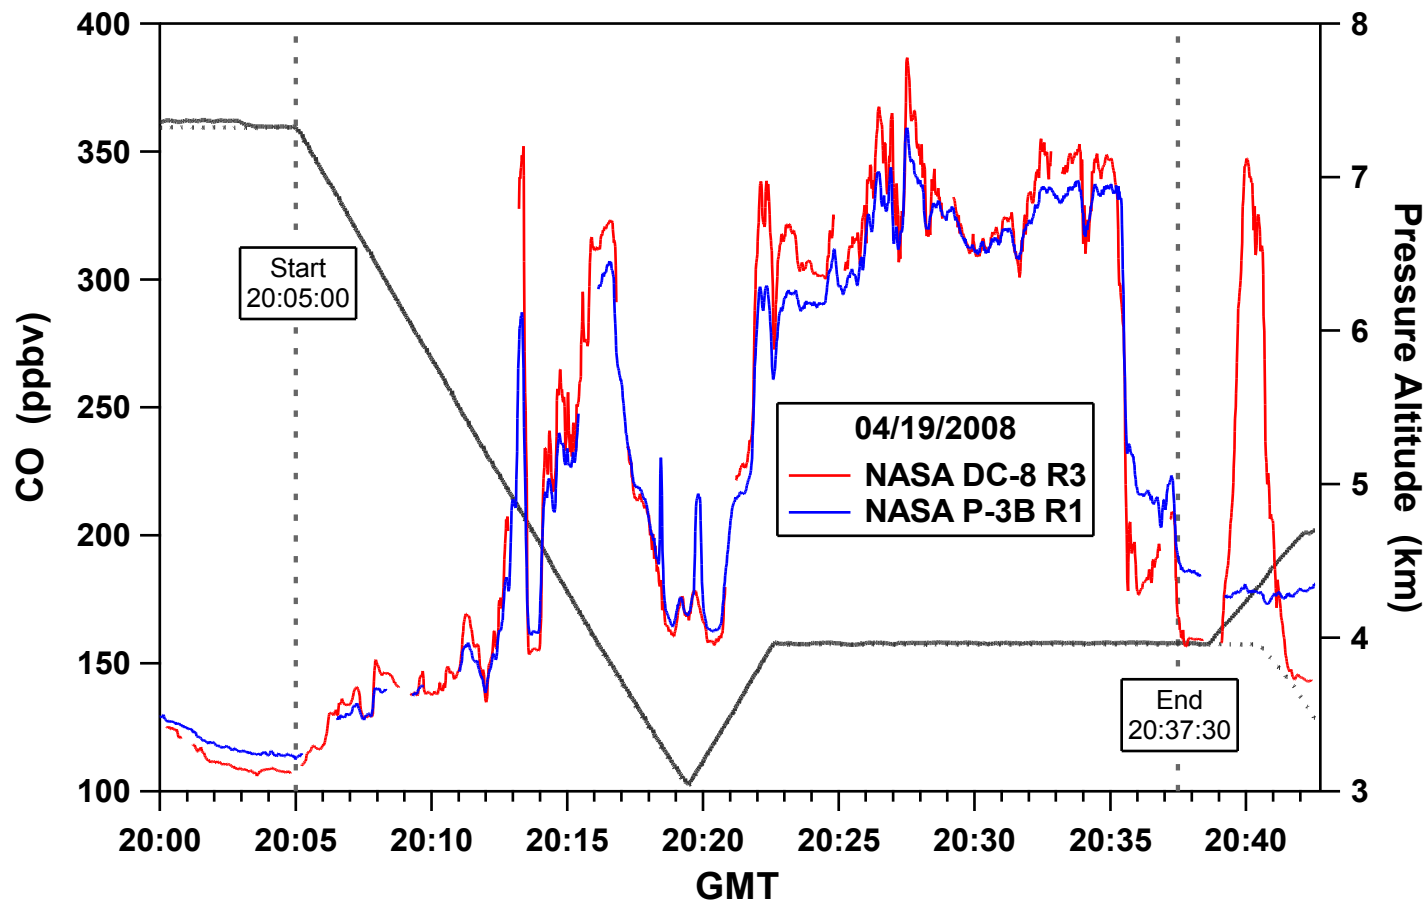

P-3B shifted -8 seconds

P-3B shifted -8 seconds