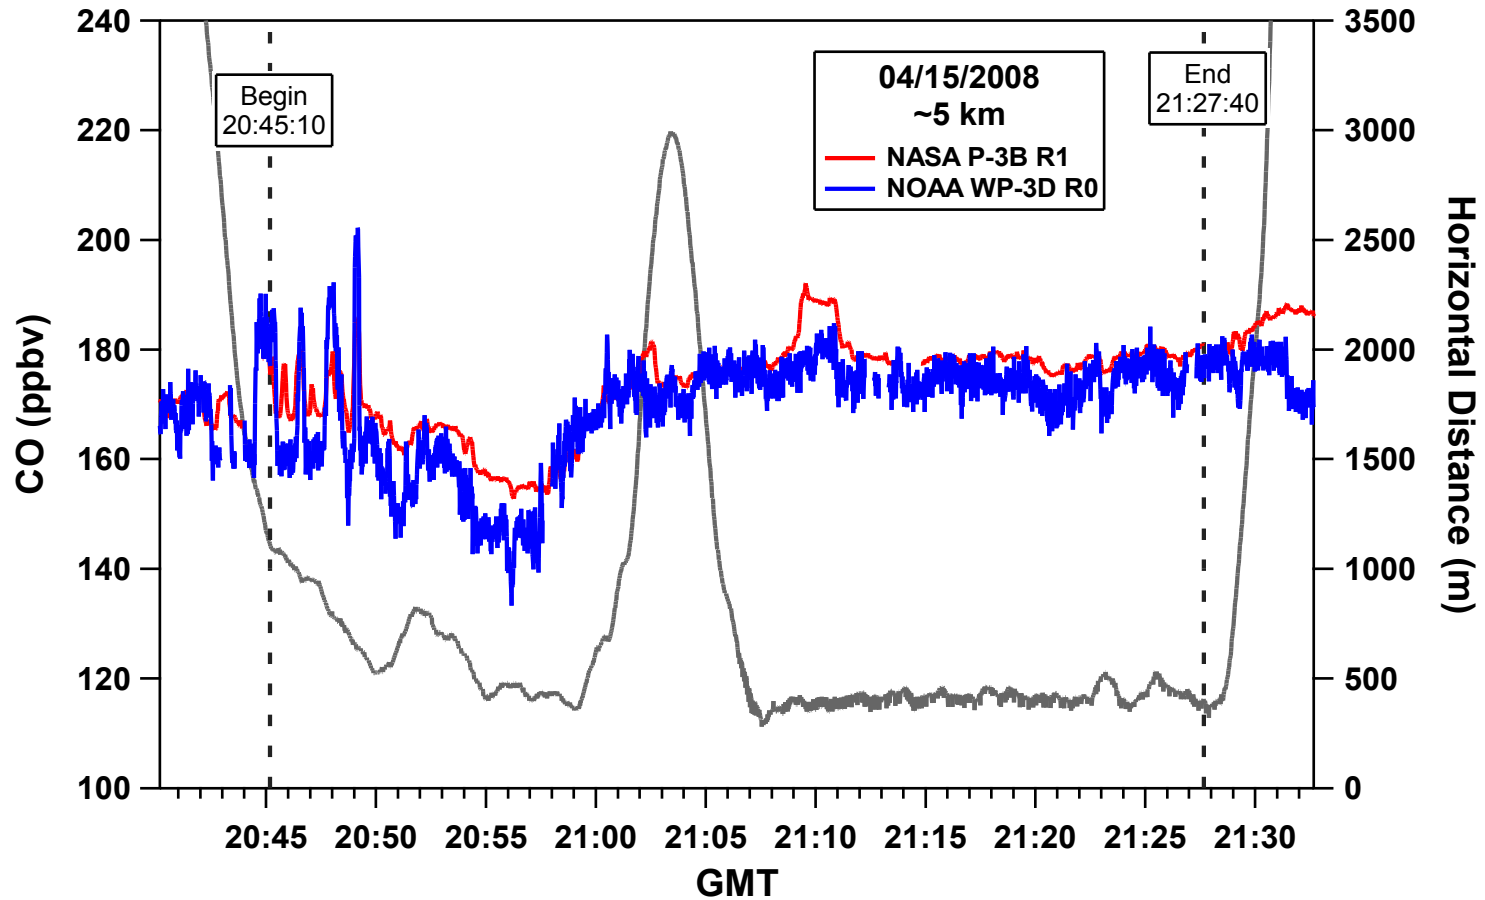

WP-3D shifted +8 seconds

WP-3D shifted +8 seconds