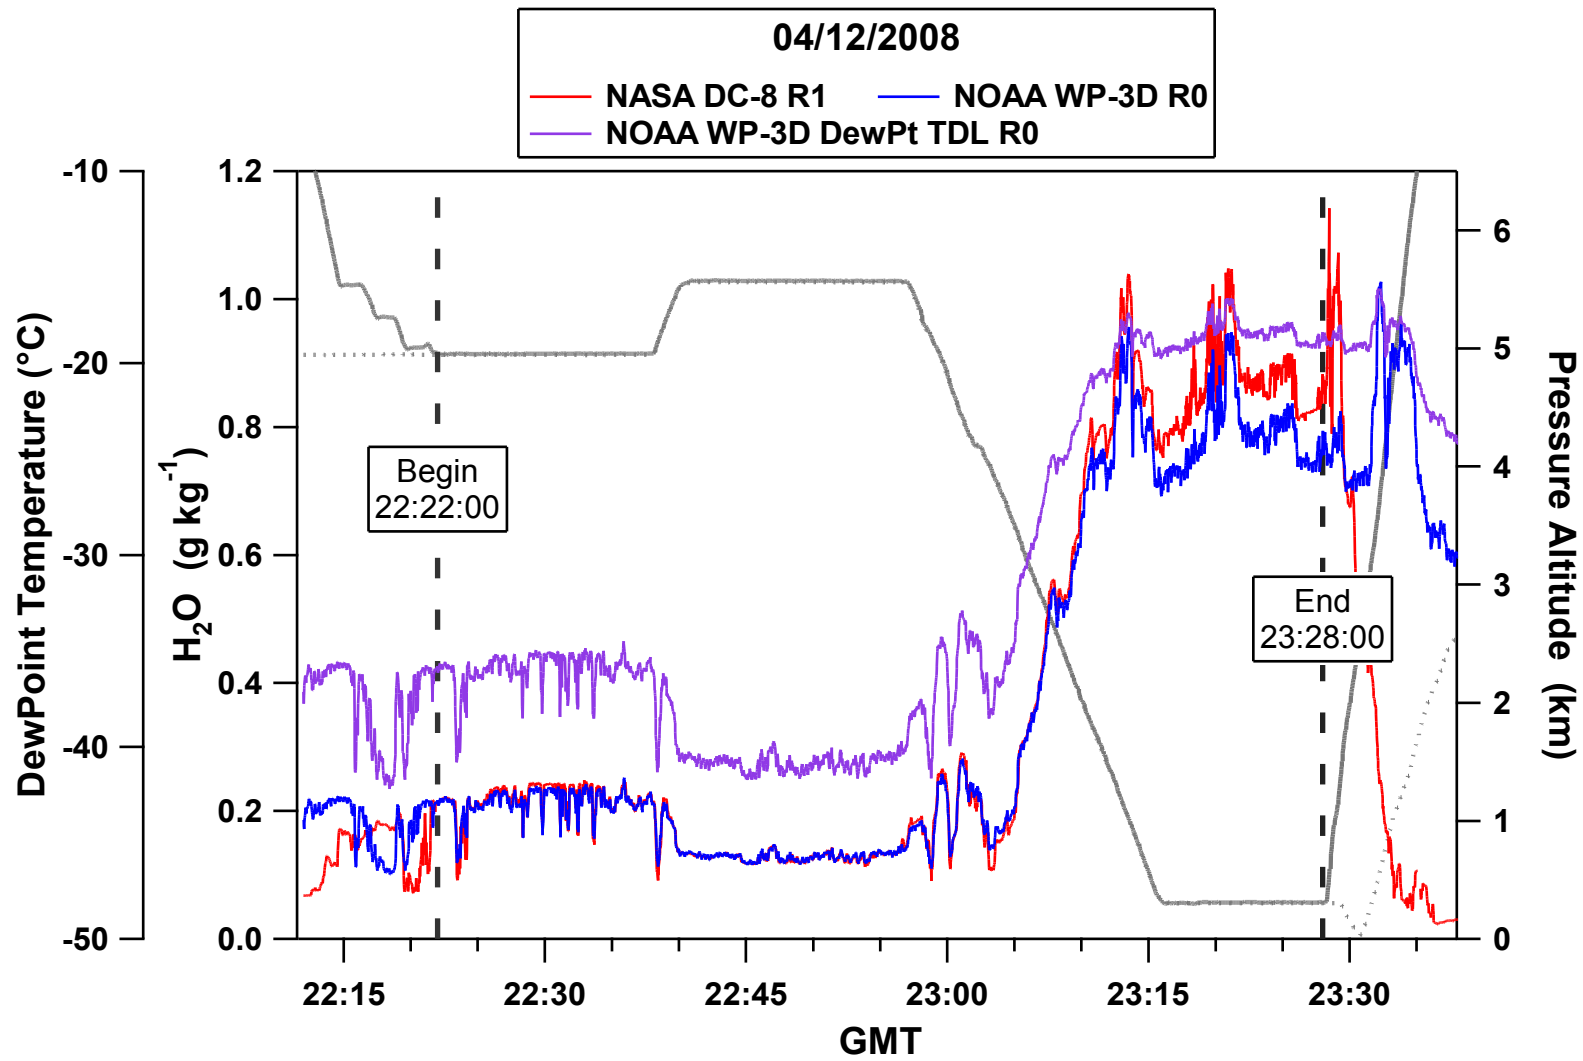

Shifted WP-3D +2s

Shifted WP-3D +2s