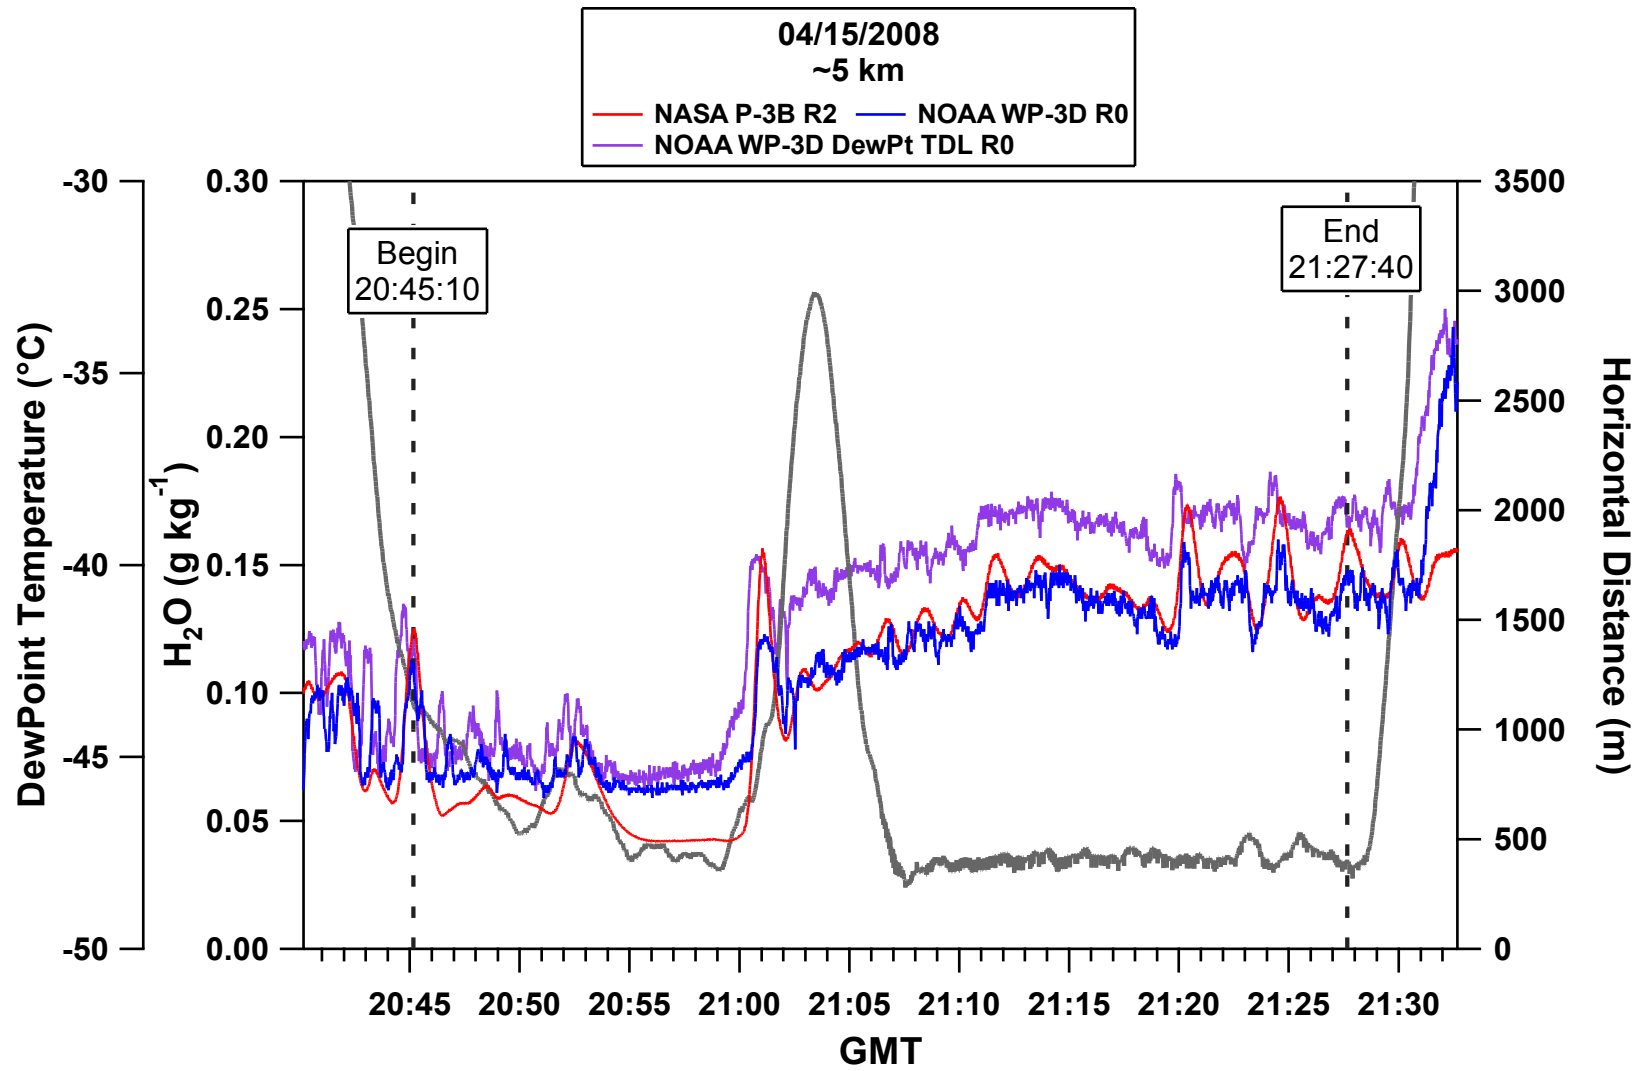

Shifted WP-3D +22s

Shifted WP-3D +22s