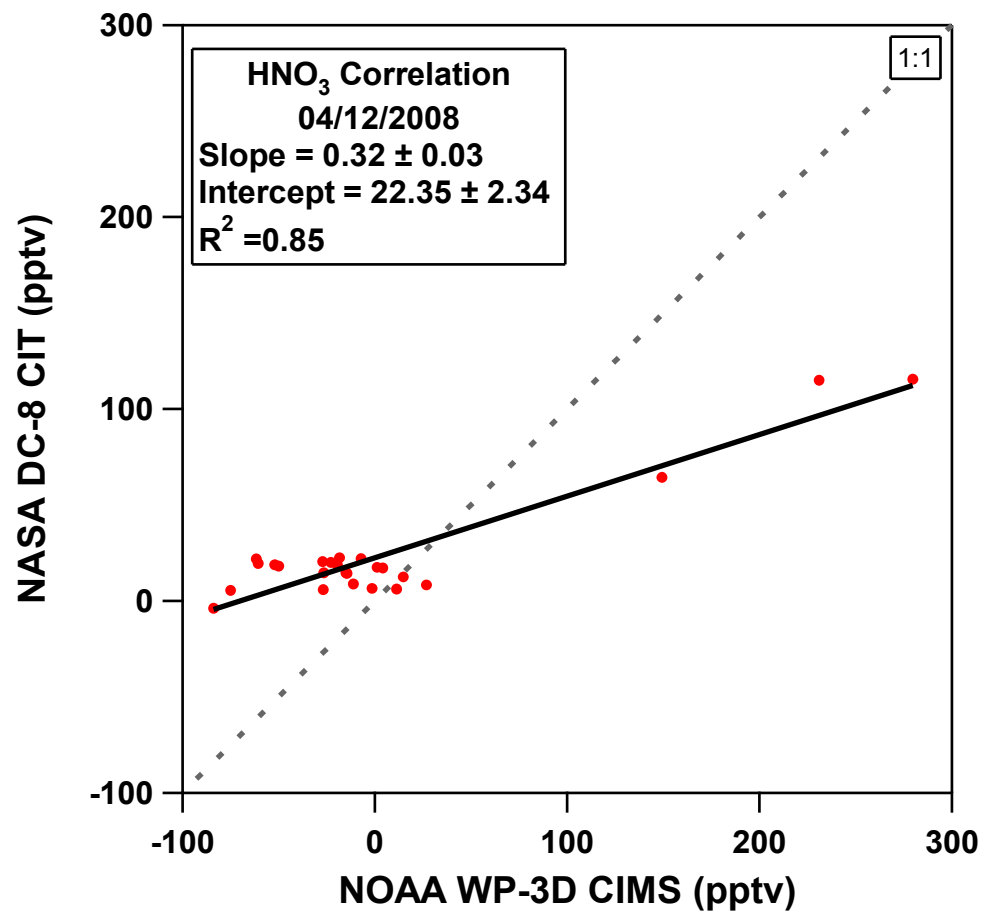

WP-3D shifted -3s  
DC-8 CIMS shifted -1s

WP-3D shifted -3s  
DC-8 CIMS shifted -1s

# WP-3D shifted -3 seconds

# DC-8 CIMS shifted -1s