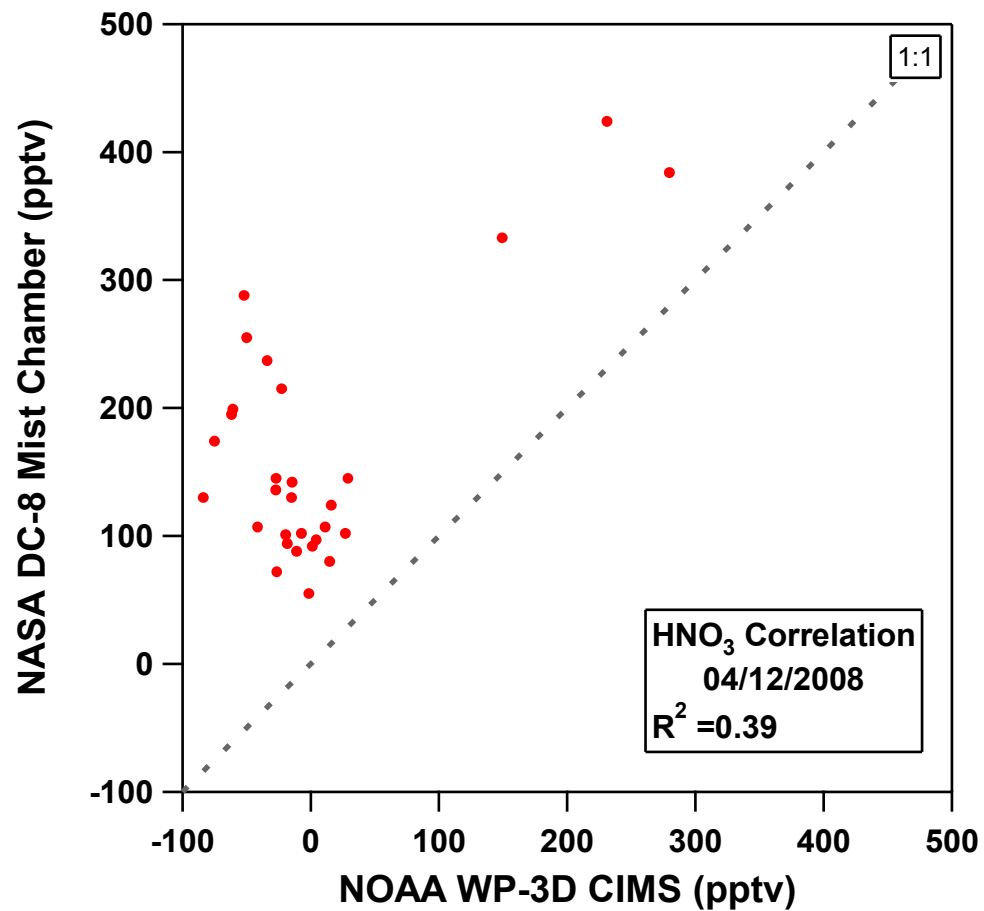

WP-3D shifted -3s  
DC-8 CIMS shifted -1s

WP-3D shifted -3s  
DC-8 CIMS shifted -1s

# WP-3D shifted -3 seconds

# DC-8 CIMS shifted -1s