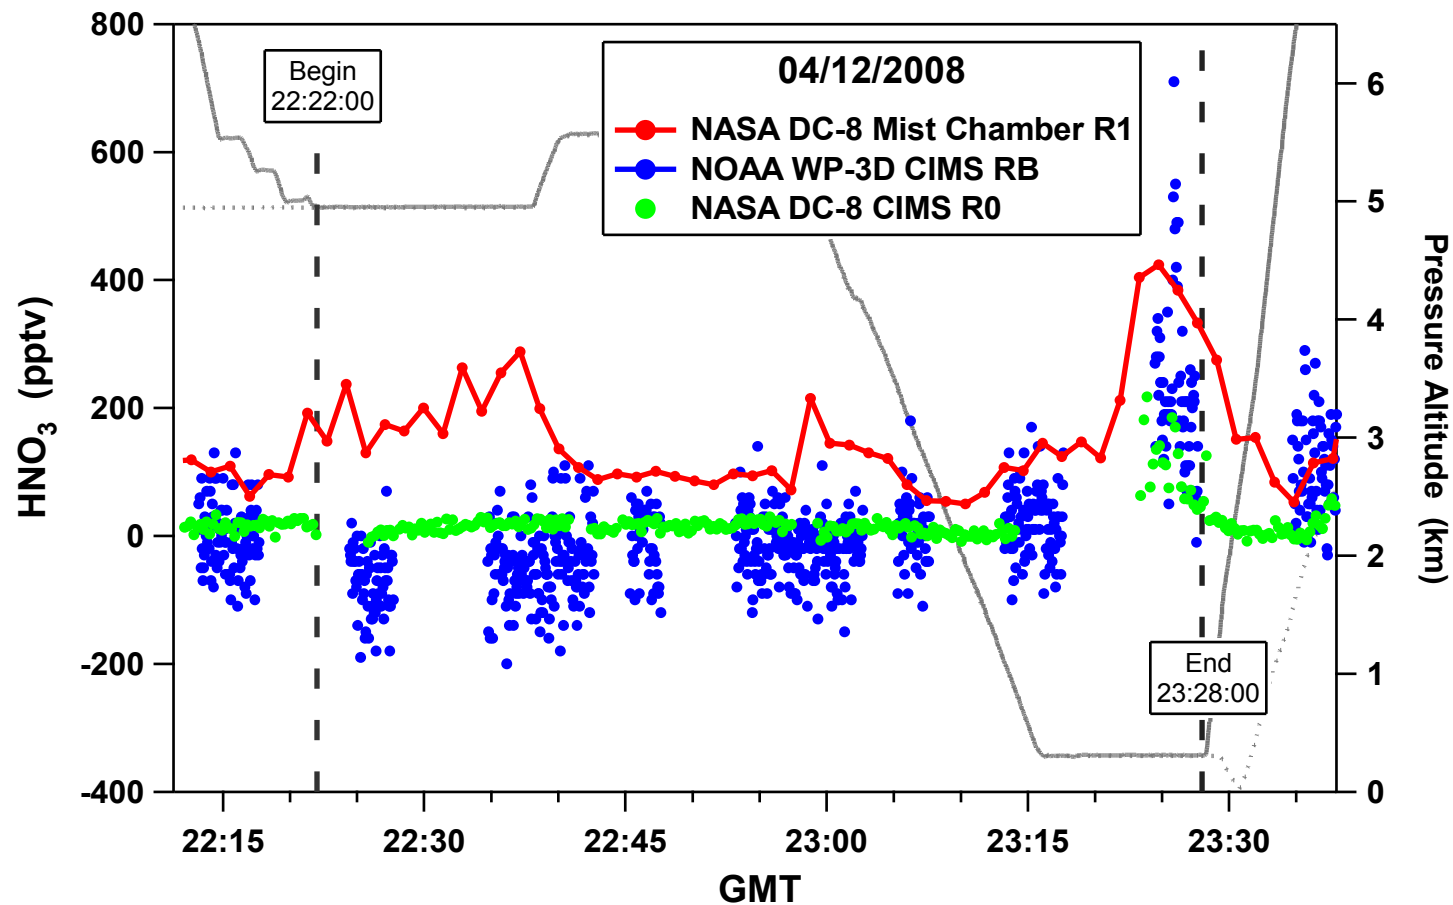

WP-3D shifted -3s  
DC-8 CIMS shifted -1s

WP-3D shifted -3s  
DC-8 CIMS shifted -1s

# WP-3D shifted -3 seconds

# DC-8 CIMS shifted -1s