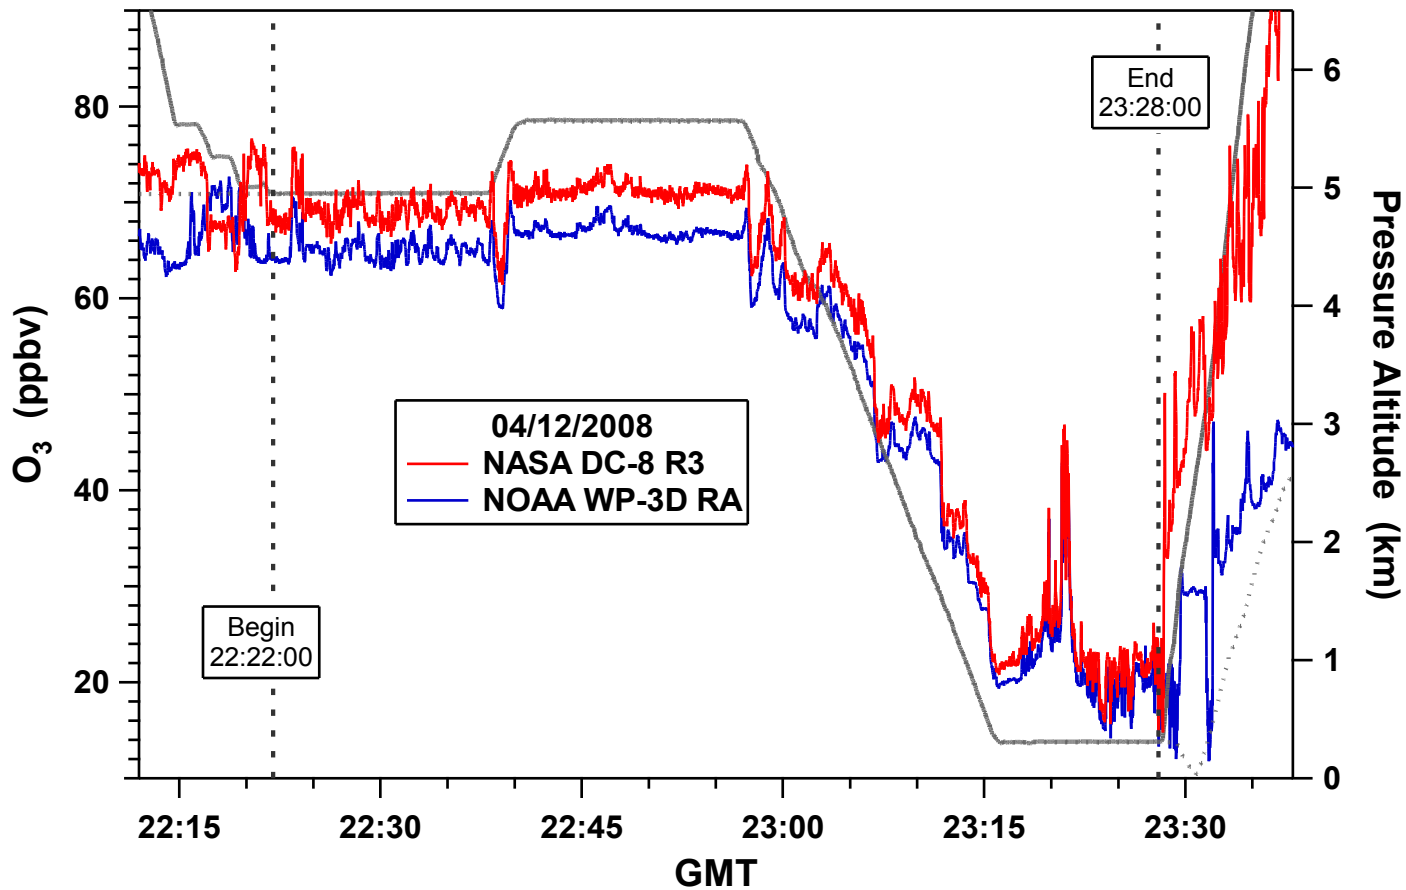

Shifted WP-3D +2s

Shifted WP-3D +2s