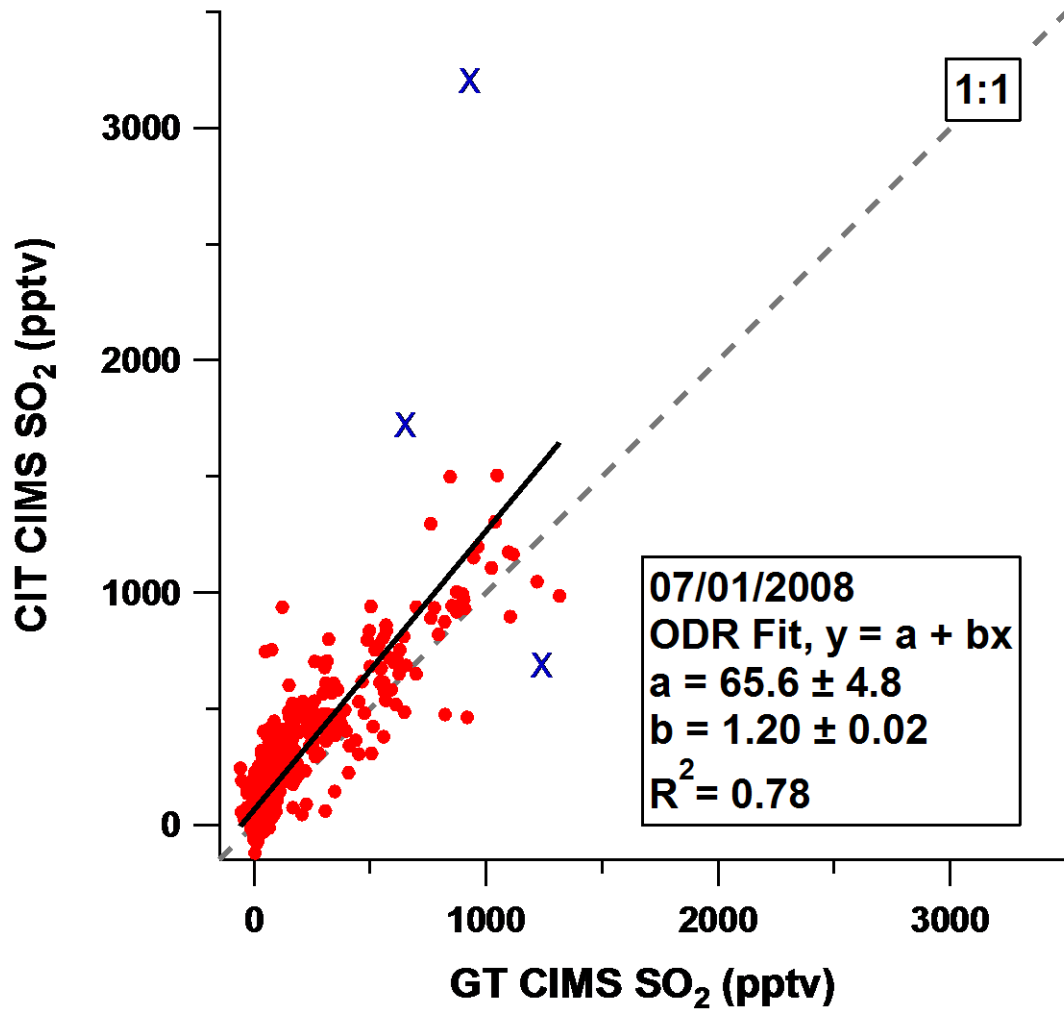

04/17/2008 No Shift from Original Data

04/17/2008 No Shift from Original Data

04/19/2008 No Shift from Original Data

04/19/2008 No Shift from Original Data

06/18/2008 No Shift from Original Data

06/18/2008 No Shift from Original Data

06/26/2008 No Shift from Original Data

06/26/2008 No Shift from Original Data

06/29/2008 No Shift from Original Data

06/29/2008 No Shift from Original Data

07/01/2008 No Shift from Original Data

07/01/2008 No Shift from Original Data

07/08/2008 No Shift from Original Data

07/08/2008 No Shift from Original Data

07/09/2008 No Shift from Original Data

07/09/2008 No Shift from Original Data

07/10/2008 No Shift from Original Data

07/10/2008 No Shift from Original Data

07/13/2008 No Shift from Original Data

07/13/2008 No Shift from Original Data

Date	Original R ² Value	Final R ² Value	Applied Shift	Additional Info
04/01/2008	N/A	N/A	None	No CIT Data
04/04/2008	0.94	0.94	None	
04/05/2008	0.89	0.90	None	1 outlier Removed
04/08/2008	0.67	0.67	None	
04/09/2008	0.96	0.96	None	
04/12/2008	0.77	0.93	None	Several outliers Removed
04/16/2008	0.64	0.88	None	6 Outliers Removed
04/17/2008	0.98	0.98	None	
04/19/2008	0.76	0.76	None	