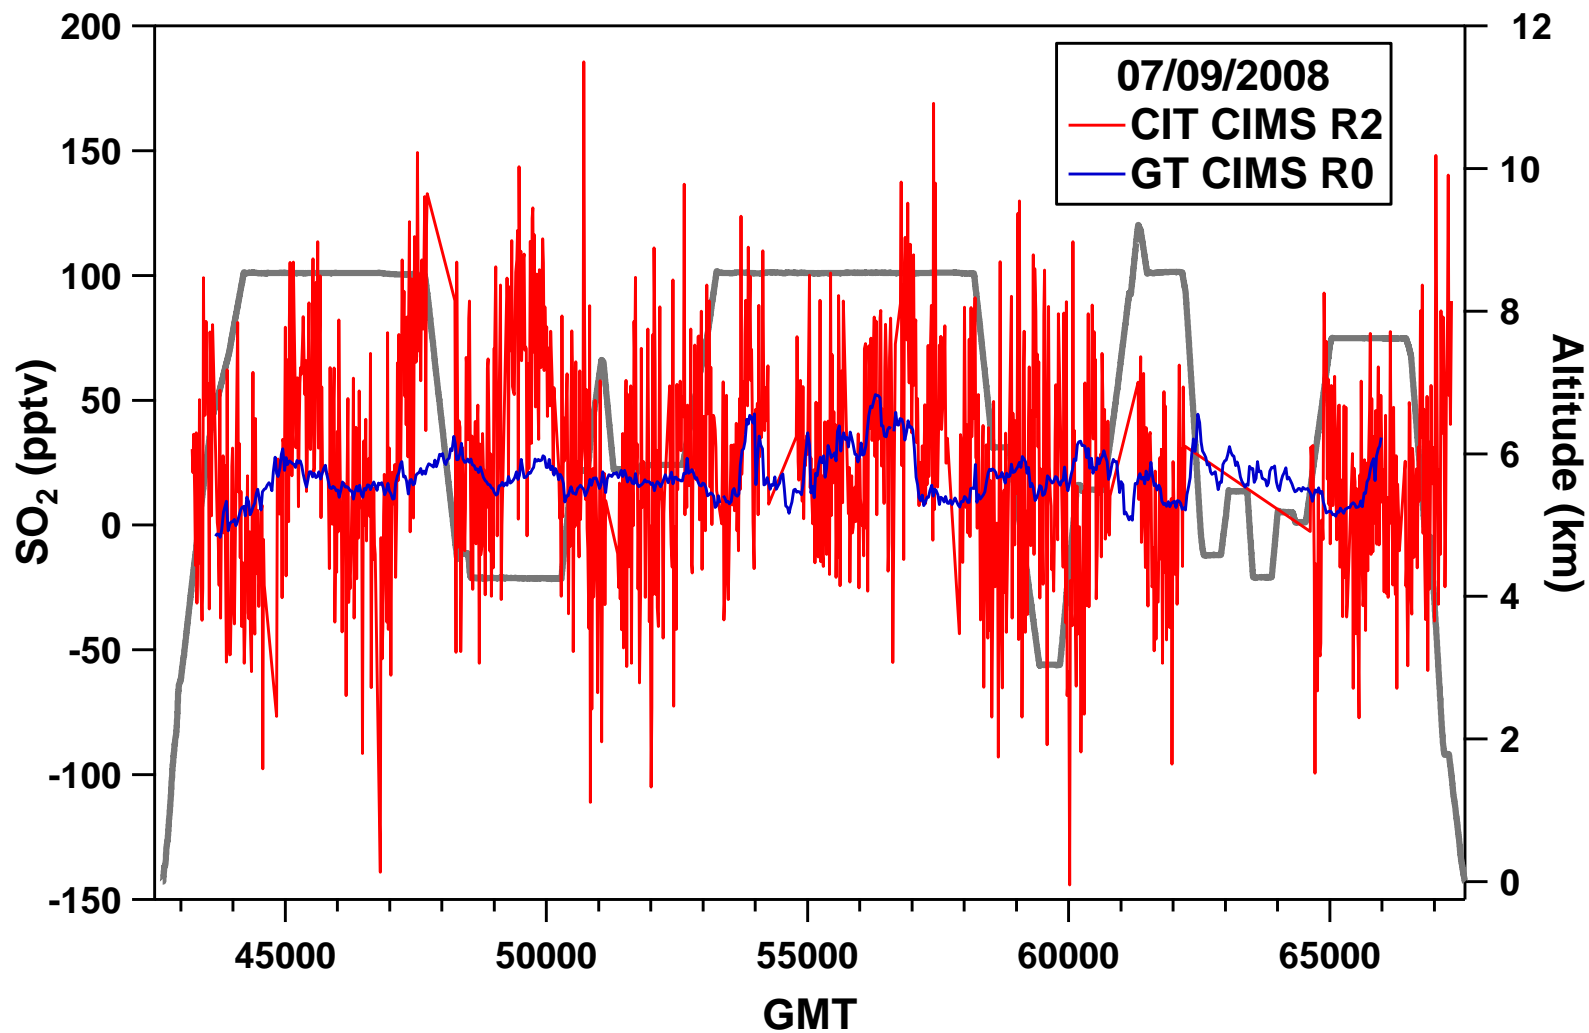

04/17/2008 No Shift from Original Data

04/17/2008 No Shift from Original Data

04/19/2008 No Shift from Original Data

04/19/2008 No Shift from Original Data

06/18/2008 No Shift from Original Data

06/18/2008 No Shift from Original Data

06/26/2008 No Shift from Original Data

06/26/2008 No Shift from Original Data

06/29/2008 No Shift from Original Data

06/29/2008 No Shift from Original Data

07/01/2008 No Shift from Original Data

07/01/2008 No Shift from Original Data

07/08/2008 No Shift from Original Data

07/08/2008 No Shift from Original Data

07/09/2008 No Shift from Original Data

07/09/2008 No Shift from Original Data

07/10/2008 No Shift from Original Data

07/10/2008 No Shift from Original Data

07/13/2008 No Shift from Original Data

07/13/2008 No Shift from Original Data

Date	Original R ² Value	Final R ² Value	Applied Shift	Additional Info
04/01/2008	N/A	N/A	None	No CIT Data
04/04/2008	0.94	0.94	None	
04/05/2008	0.89	0.90	None	1 outlier Removed
04/08/2008	0.67	0.67	None	
04/09/2008	0.96	0.96	None	
04/12/2008	0.77	0.93	None	Several outliers Removed
04/16/2008	0.64	0.88	None	6 Outliers Removed
04/17/2008	0.98	0.98	None	
04/19/2008	0.76	0.76	None	