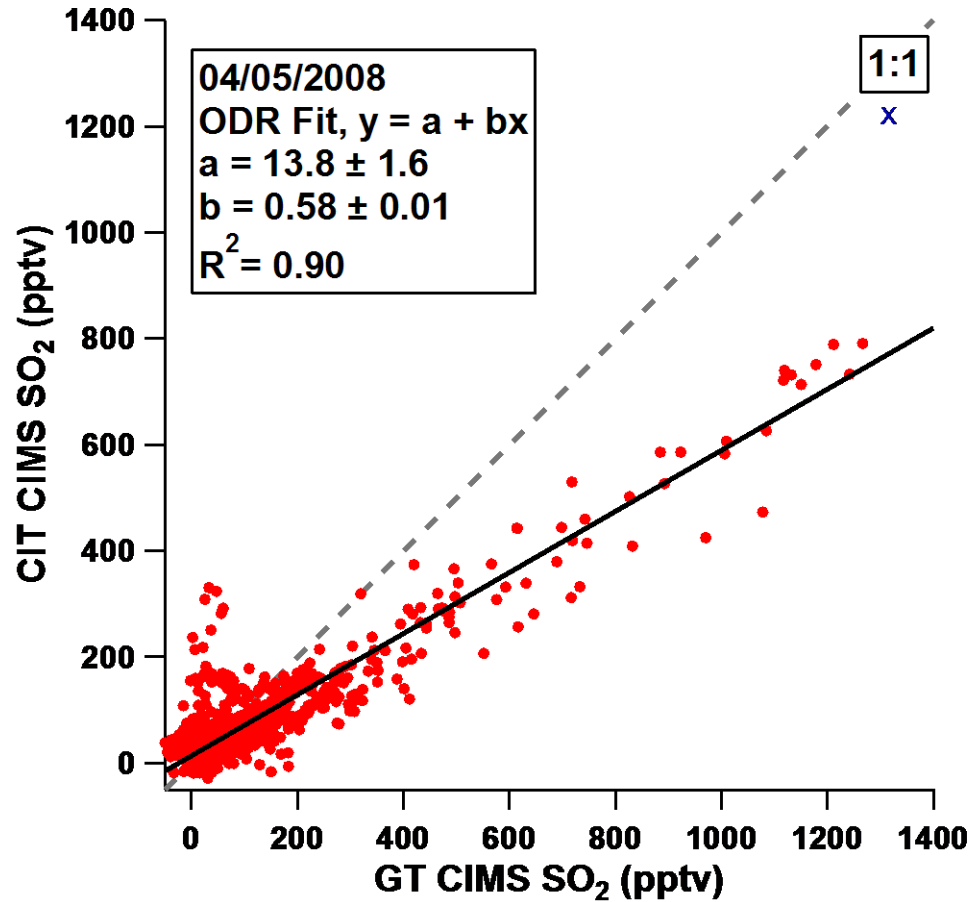

04/04/2008 No Shift from Original Data

04/04/2008 No Shift from Original Data

04/05/2008 No Shift from Original Data

04/05/2008 No Shift from Original Data

04/08/2008 No Shift from Original Data

04/08/2008 No Shift from Original Data

04/09/2008 No Shift from Original Data

04/09/2008 No Shift from Original Data

04/12/2008 No Shift from Original Data

04/12/2008 No Shift from Original Data

04/16/2008 No Shift from Original Data

04/16/2008 No Shift from Original Data

04/17/2008 No Shift from Original Data

04/17/2008 No Shift from Original Data

04/19/2008 No Shift from Original Data

04/19/2008 No Shift from Original Data

06/18/2008 No Shift from Original Data

06/18/2008 No Shift from Original Data

07/13/2008 No Shift from Original Data

07/13/2008 No Shift from Original Data

Date	Original R ² Value	Final R ² Value	Applied Shift	Additional Info
04/01/2008	N/A	N/A	None	No CIT Data
04/04/2008	0.94	0.94	None	
04/05/2008	0.89	0.90	None	1 outlier Removed
04/08/2008	0.67	0.67	None	
04/09/2008	0.96	0.96	None	
04/12/2008	0.77	0.93	None	Several outliers Removed
04/16/2008	0.64	0.88	None	6 Outliers Removed
04/17/2008	0.98	0.98	None	
04/19/2008	0.76	0.76	None	