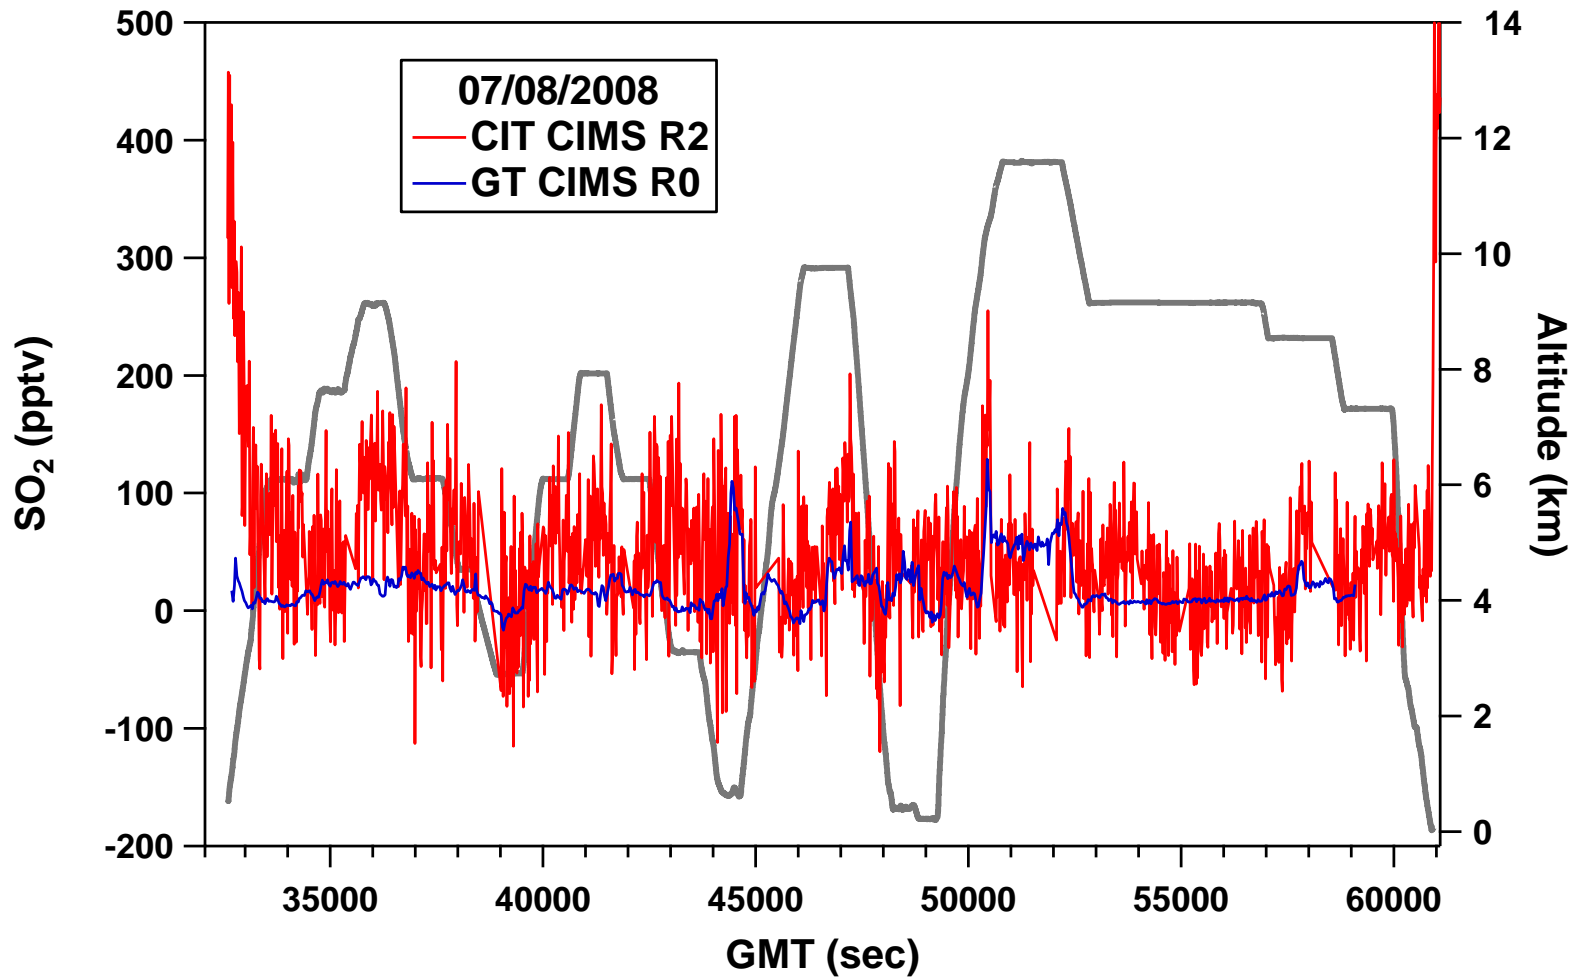

04/17/2008 No Shift from Original Data

04/17/2008 No Shift from Original Data

04/19/2008 No Shift from Original Data

04/19/2008 No Shift from Original Data

06/18/2008 No Shift from Original Data

06/18/2008 No Shift from Original Data

06/26/2008 No Shift from Original Data

06/26/2008 No Shift from Original Data

06/29/2008 No Shift from Original Data

06/29/2008 No Shift from Original Data

07/01/2008 No Shift from Original Data

07/01/2008 No Shift from Original Data

07/08/2008 No Shift from Original Data

07/08/2008 No Shift from Original Data

07/09/2008 No Shift from Original Data

07/09/2008 No Shift from Original Data

07/10/2008 No Shift from Original Data

07/10/2008 No Shift from Original Data

07/13/2008 No Shift from Original Data

07/13/2008 No Shift from Original Data

Date	Original R ² Value	Final R ² Value	Applied Shift	Additional Info
04/01/2008	N/A	N/A	None	No CIT Data
04/04/2008	0.94	0.94	None	
04/05/2008	0.89	0.90	None	1 outlier Removed
04/08/2008	0.67	0.67	None	
04/09/2008	0.96	0.96	None	
04/12/2008	0.77	0.93	None	Several outliers Removed
04/16/2008	0.64	0.88	None	6 Outliers Removed
04/17/2008	0.98	0.98	None	
04/19/2008	0.76	0.76	None	