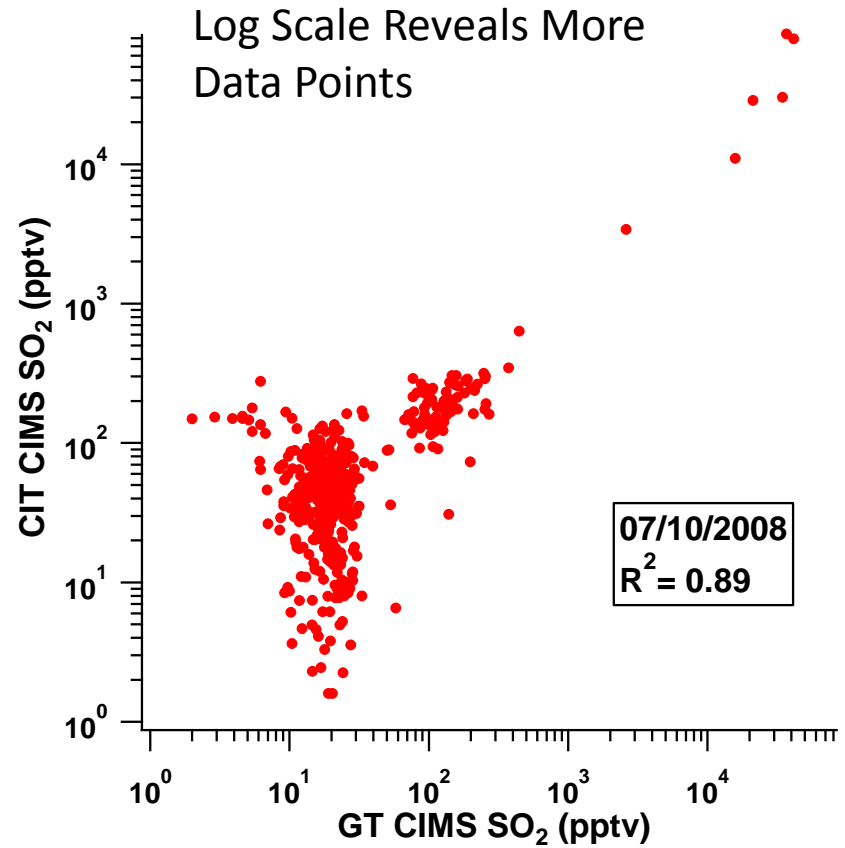

04/04/2008 No Shift from Original Data

04/04/2008 No Shift from Original Data

04/05/2008 No Shift from Original Data

04/05/2008 No Shift from Original Data

04/08/2008 No Shift from Original Data

04/08/2008 No Shift from Original Data

06/26/2008 No Shift from Original Data

06/26/2008 No Shift from Original Data

06/29/2008 No Shift from Original Data

06/29/2008 No Shift from Original Data

07/01/2008 No Shift from Original Data

07/01/2008 No Shift from Original Data

07/08/2008 No Shift from Original Data

07/08/2008 No Shift from Original Data

07/09/2008 No Shift from Original Data

07/09/2008 No Shift from Original Data

07/10/2008 No Shift from Original Data

07/10/2008 No Shift from Original Data

07/13/2008 No Shift from Original Data

07/13/2008 No Shift from Original Data

Date	Original R ² Value	Final R ² Value	Applied Shift	Additional Info
04/01/2008	N/A	N/A	None	No CIT Data
04/04/2008	0.94	0.94	None	
04/05/2008	0.89	0.90	None	1 outlier Removed
04/08/2008	0.67	0.67	None	
04/09/2008	0.96	0.96	None	
04/12/2008	0.77	0.93	None	Several outliers Removed
04/16/2008	0.64	0.88	None	6 Outliers Removed
04/17/2008	0.98	0.98	None	
04/19/2008	0.76	0.76	None	