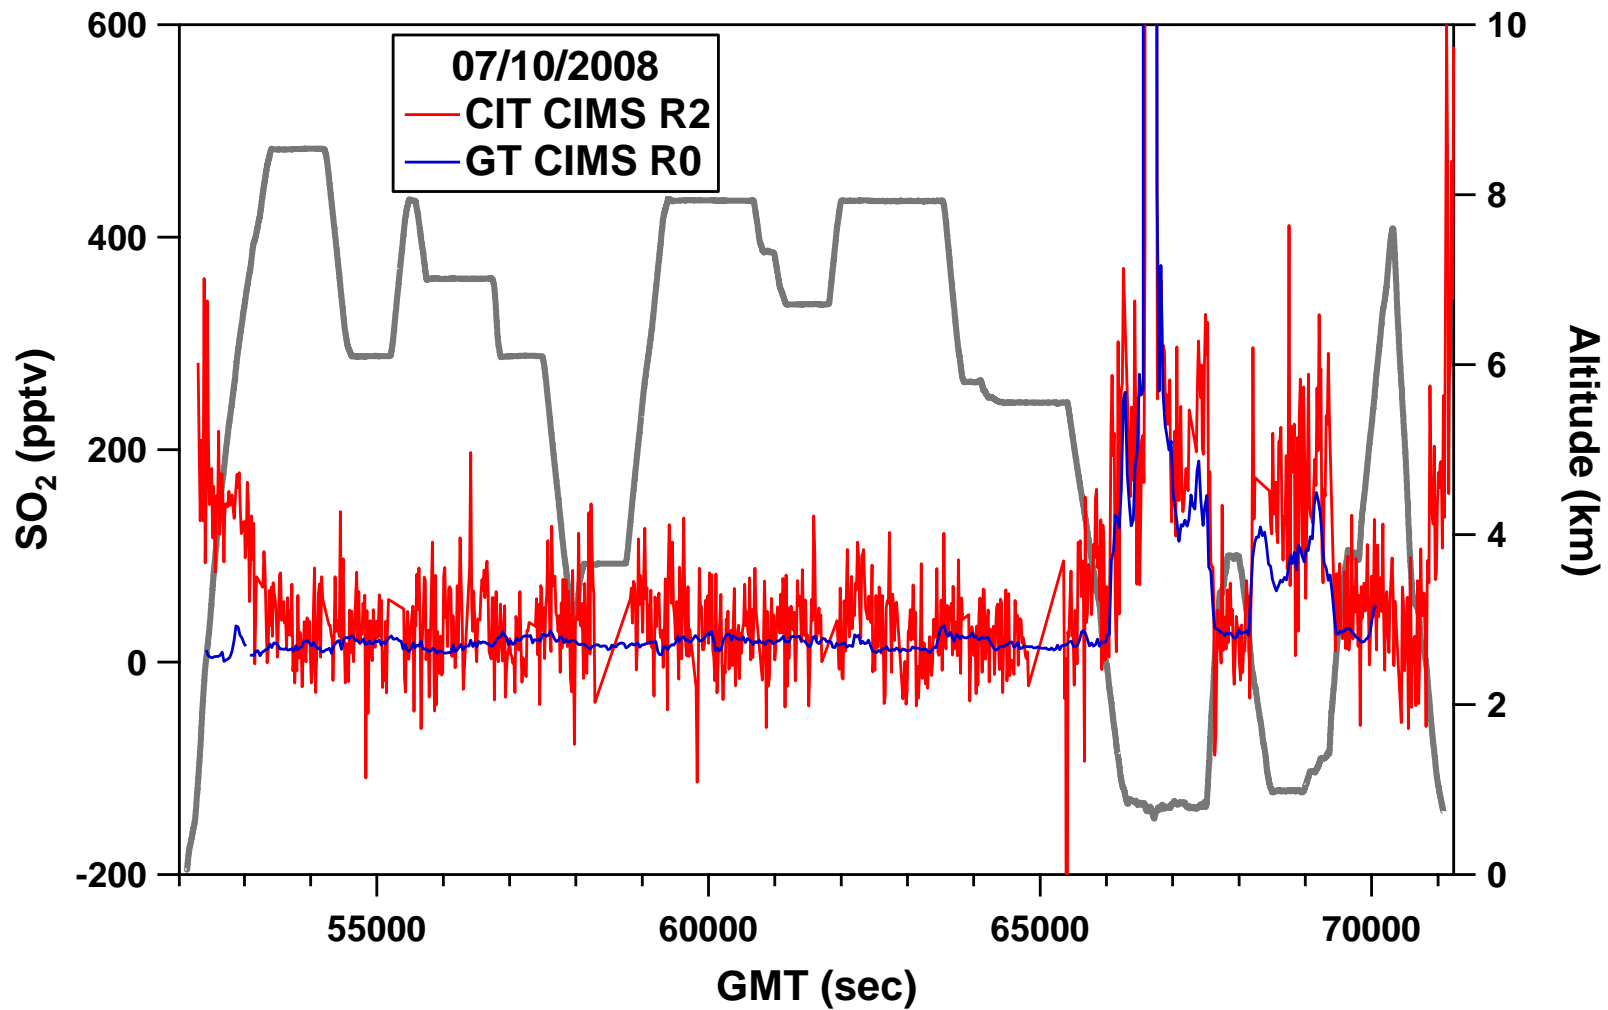

04/17/2008 No Shift from Original Data

04/17/2008 No Shift from Original Data

04/19/2008 No Shift from Original Data

04/19/2008 No Shift from Original Data

06/18/2008 No Shift from Original Data

06/18/2008 No Shift from Original Data

06/26/2008 No Shift from Original Data

06/26/2008 No Shift from Original Data

06/29/2008 No Shift from Original Data

06/29/2008 No Shift from Original Data

07/01/2008 No Shift from Original Data

07/01/2008 No Shift from Original Data

07/08/2008 No Shift from Original Data

07/08/2008 No Shift from Original Data

07/09/2008 No Shift from Original Data

07/09/2008 No Shift from Original Data

07/10/2008 No Shift from Original Data

07/10/2008 No Shift from Original Data

07/13/2008 No Shift from Original Data

07/13/2008 No Shift from Original Data

Date	Original R ² Value	Final R ² Value	Applied Shift	Additional Info
04/01/2008	N/A	N/A	None	No CIT Data
04/04/2008	0.94	0.94	None	
04/05/2008	0.89	0.90	None	1 outlier Removed
04/08/2008	0.67	0.67	None	
04/09/2008	0.96	0.96	None	
04/12/2008	0.77	0.93	None	Several outliers Removed
04/16/2008	0.64	0.88	None	6 Outliers Removed
04/17/2008	0.98	0.98	None	
04/19/2008	0.76	0.76	None	