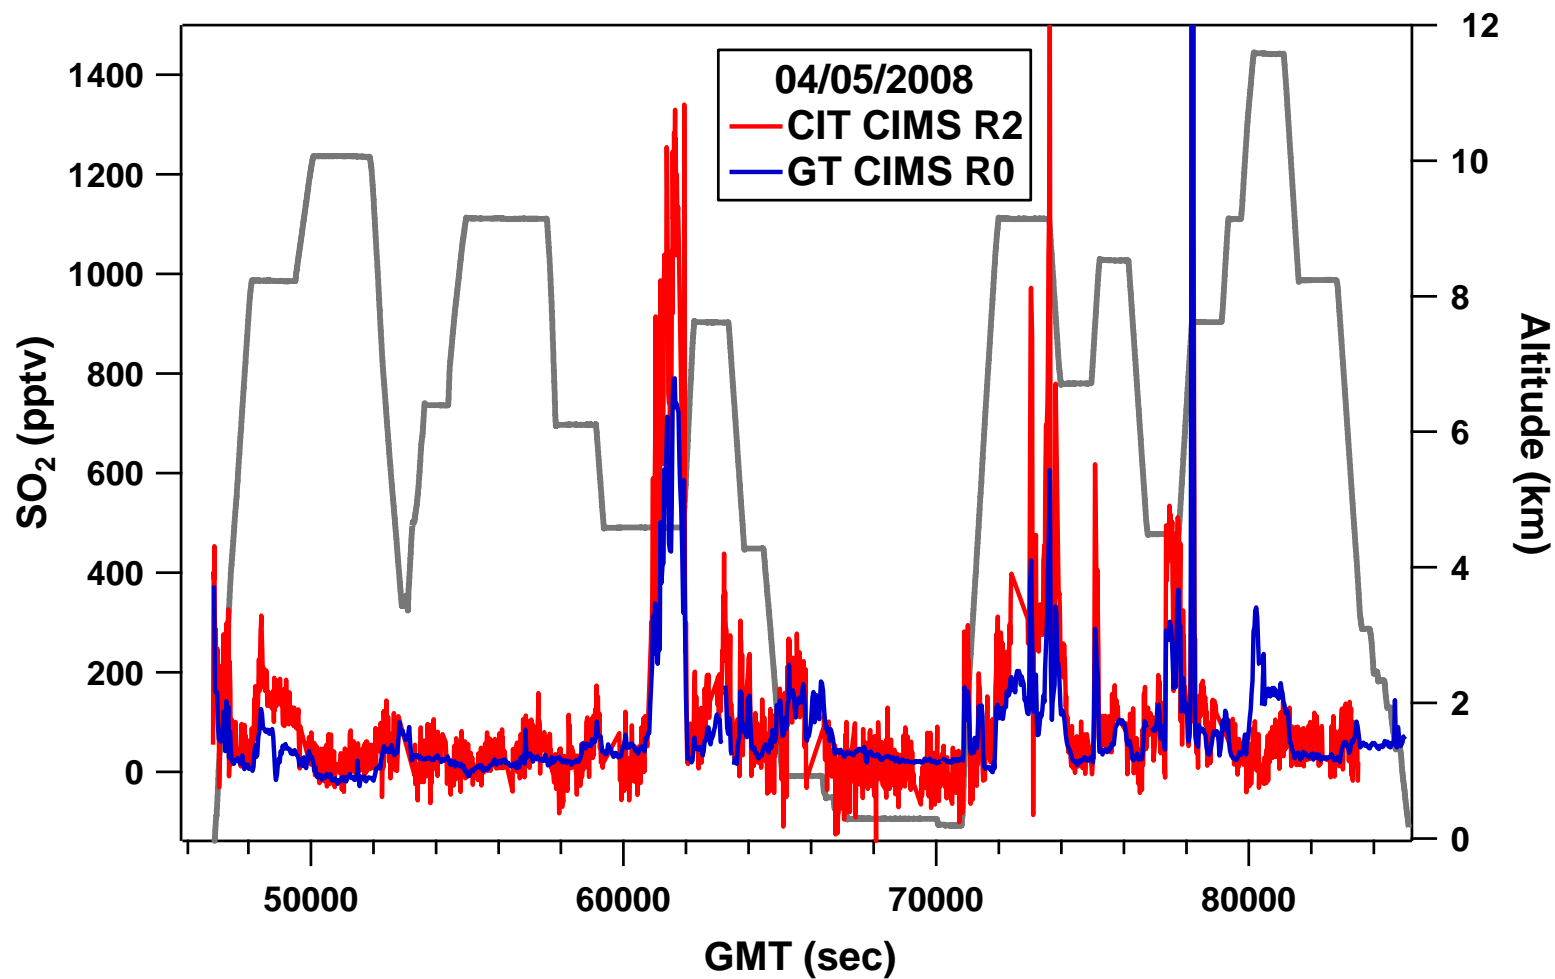

04/04/2008 No Shift from Original Data

04/04/2008 No Shift from Original Data

04/05/2008 No Shift from Original Data

04/05/2008 No Shift from Original Data

04/08/2008 No Shift from Original Data

04/08/2008 No Shift from Original Data

04/09/2008 No Shift from Original Data

04/09/2008 No Shift from Original Data

04/12/2008 No Shift from Original Data

04/12/2008 No Shift from Original Data

04/16/2008 No Shift from Original Data

04/16/2008 No Shift from Original Data

04/17/2008 No Shift from Original Data

04/17/2008 No Shift from Original Data

04/19/2008 No Shift from Original Data

04/19/2008 No Shift from Original Data

06/18/2008 No Shift from Original Data

06/18/2008 No Shift from Original Data

Date	Original R ² Value	Final R ² Value	Applied Shift	Additional Info
06/18/2008	0.78	0.89	None	5 Outliers Removed
06/20/2008	N/A	N/A	None	No CIT Data
06/22/2008	N/A	N/A	None	No GT Data
06/24/2008	N/A	N/A	None	No CIT Data
06/26/2008	0.76	0.86	None	6 Outliers Removed
06/29/2008	0.78	0.88	None	2 Outliers Removed
07/01/2008	0.72	0.78	None	3 Outliers Removed
07/04/2008	N/A	N/A	None	No CIT Data
07/05/2008	N/A	N/A	None	No CIT Data
07/08/2008	0.04	0.04	None	
07/09/2008	0.08	0.08	None	
07/10/2008	0.89	0.89	None	
07/13/2008	0.92	0.95	None	2 Outliers Removed