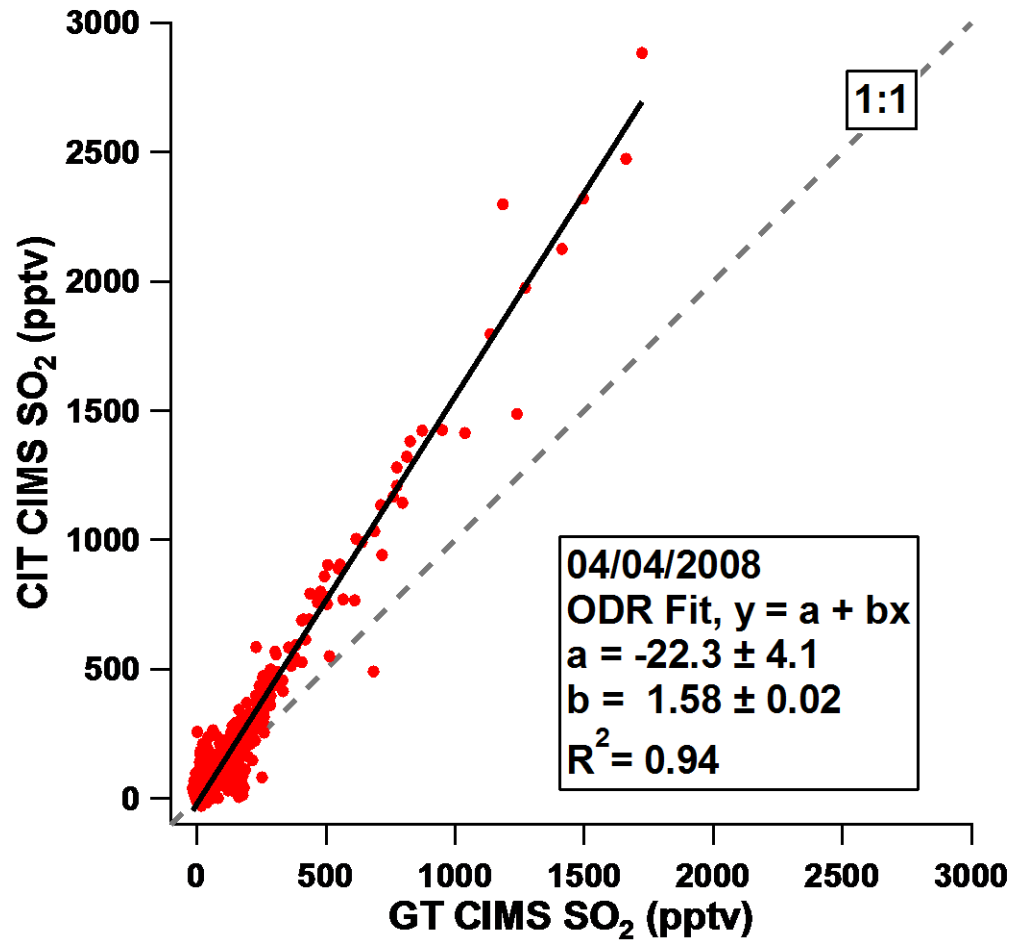

04/04/2008 No Shift from Original Data

04/04/2008 No Shift from Original Data

04/05/2008 No Shift from Original Data

04/05/2008 No Shift from Original Data

04/08/2008 No Shift from Original Data

04/08/2008 No Shift from Original Data

04/09/2008 No Shift from Original Data

04/09/2008 No Shift from Original Data

04/12/2008 No Shift from Original Data

04/12/2008 No Shift from Original Data

04/16/2008 No Shift from Original Data

04/16/2008 No Shift from Original Data

04/17/2008 No Shift from Original Data

04/17/2008 No Shift from Original Data

04/19/2008 No Shift from Original Data

04/19/2008 No Shift from Original Data

06/18/2008 No Shift from Original Data

06/18/2008 No Shift from Original Data

07/13/2008 No Shift from Original Data

07/13/2008 No Shift from Original Data

Date	Original R ² Value	Final R ² Value	Applied Shift	Additional Info
04/01/2008	N/A	N/A	None	No CIT Data
04/04/2008	0.94	0.94	None	
04/05/2008	0.89	0.90	None	1 outlier Removed
04/08/2008	0.67	0.67	None	
04/09/2008	0.96	0.96	None	
04/12/2008	0.77	0.93	None	Several outliers Removed
04/16/2008	0.64	0.88	None	6 Outliers Removed
04/17/2008	0.98	0.98	None	
04/19/2008	0.76	0.76	None	