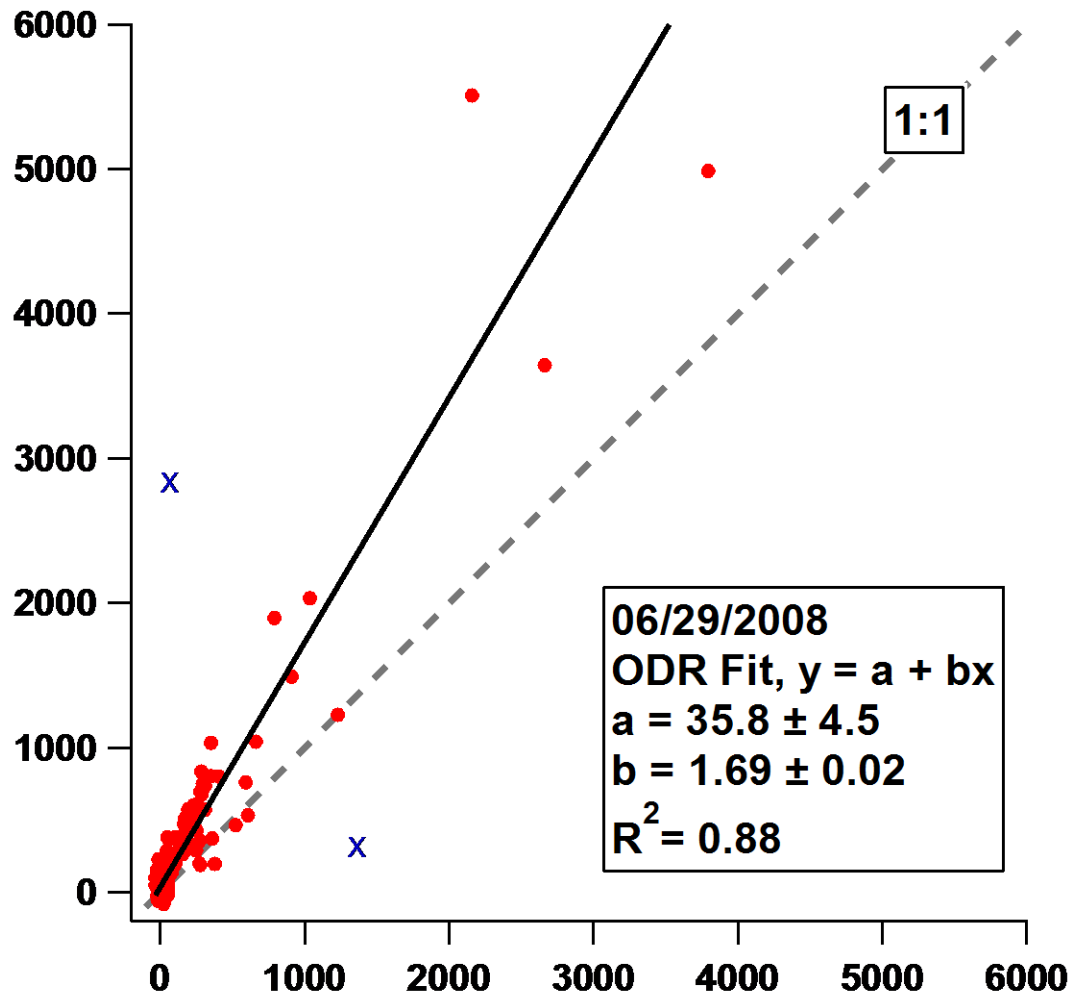

04/17/2008 No Shift from Original Data

04/17/2008 No Shift from Original Data

04/19/2008 No Shift from Original Data

04/19/2008 No Shift from Original Data

06/18/2008 No Shift from Original Data

06/18/2008 No Shift from Original Data

06/26/2008 No Shift from Original Data

06/26/2008 No Shift from Original Data

06/29/2008 No Shift from Original Data

06/29/2008 No Shift from Original Data

07/01/2008 No Shift from Original Data

07/01/2008 No Shift from Original Data

07/08/2008 No Shift from Original Data

07/08/2008 No Shift from Original Data

07/09/2008 No Shift from Original Data

07/09/2008 No Shift from Original Data

07/10/2008 No Shift from Original Data

07/10/2008 No Shift from Original Data

07/13/2008 No Shift from Original Data

07/13/2008 No Shift from Original Data

Date	Original R ² Value	Final R ² Value	Applied Shift	Additional Info
04/01/2008	N/A	N/A	None	No CIT Data
04/04/2008	0.94	0.94	None	
04/05/2008	0.89	0.90	None	1 outlier Removed
04/08/2008	0.67	0.67	None	
04/09/2008	0.96	0.96	None	
04/12/2008	0.77	0.93	None	Several outliers Removed
04/16/2008	0.64	0.88	None	6 Outliers Removed
04/17/2008	0.98	0.98	None	
04/19/2008	0.76	0.76	None	