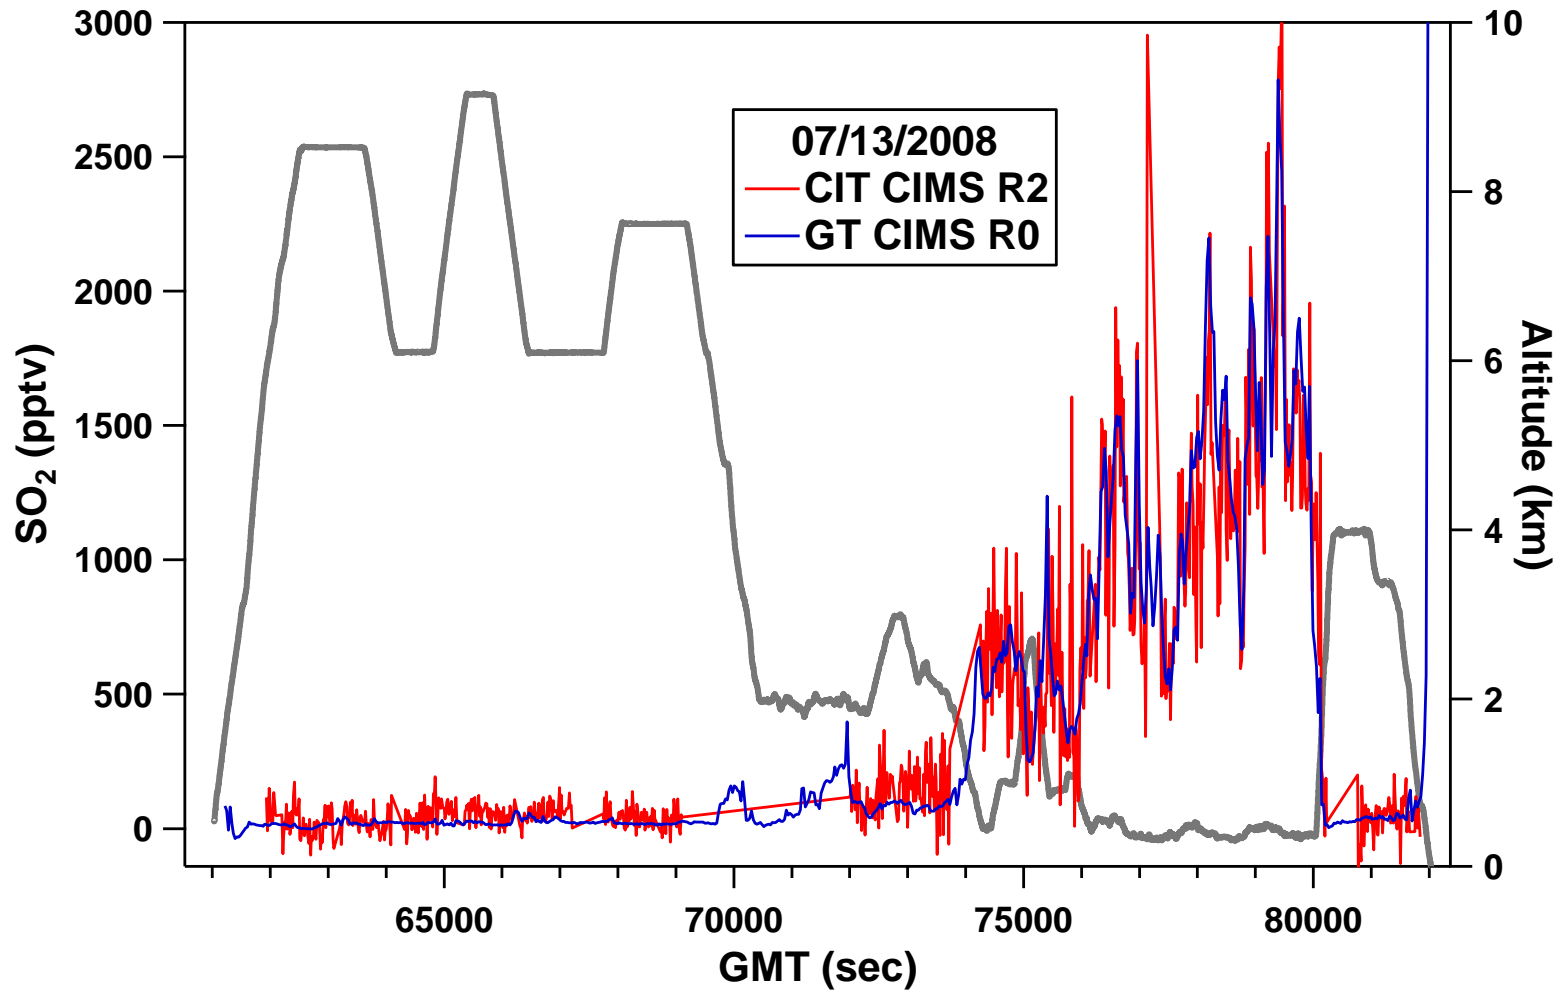

04/17/2008 No Shift from Original Data

04/17/2008 No Shift from Original Data

04/19/2008 No Shift from Original Data

04/19/2008 No Shift from Original Data

06/18/2008 No Shift from Original Data

06/18/2008 No Shift from Original Data

06/26/2008 No Shift from Original Data

06/26/2008 No Shift from Original Data

06/29/2008 No Shift from Original Data

06/29/2008 No Shift from Original Data

07/01/2008 No Shift from Original Data

07/01/2008 No Shift from Original Data

07/08/2008 No Shift from Original Data

07/08/2008 No Shift from Original Data

07/09/2008 No Shift from Original Data

07/09/2008 No Shift from Original Data

07/10/2008 No Shift from Original Data

07/10/2008 No Shift from Original Data

07/13/2008 No Shift from Original Data

07/13/2008 No Shift from Original Data

Date	Original R ² Value	Final R ² Value	Applied Shift	Additional Info
04/01/2008	N/A	N/A	None	No CIT Data
04/04/2008	0.94	0.94	None	
04/05/2008	0.89	0.90	None	1 outlier Removed
04/08/2008	0.67	0.67	None	
04/09/2008	0.96	0.96	None	
04/12/2008	0.77	0.93	None	Several outliers Removed
04/16/2008	0.64	0.88	None	6 Outliers Removed
04/17/2008	0.98	0.98	None	
04/19/2008	0.76	0.76	None	