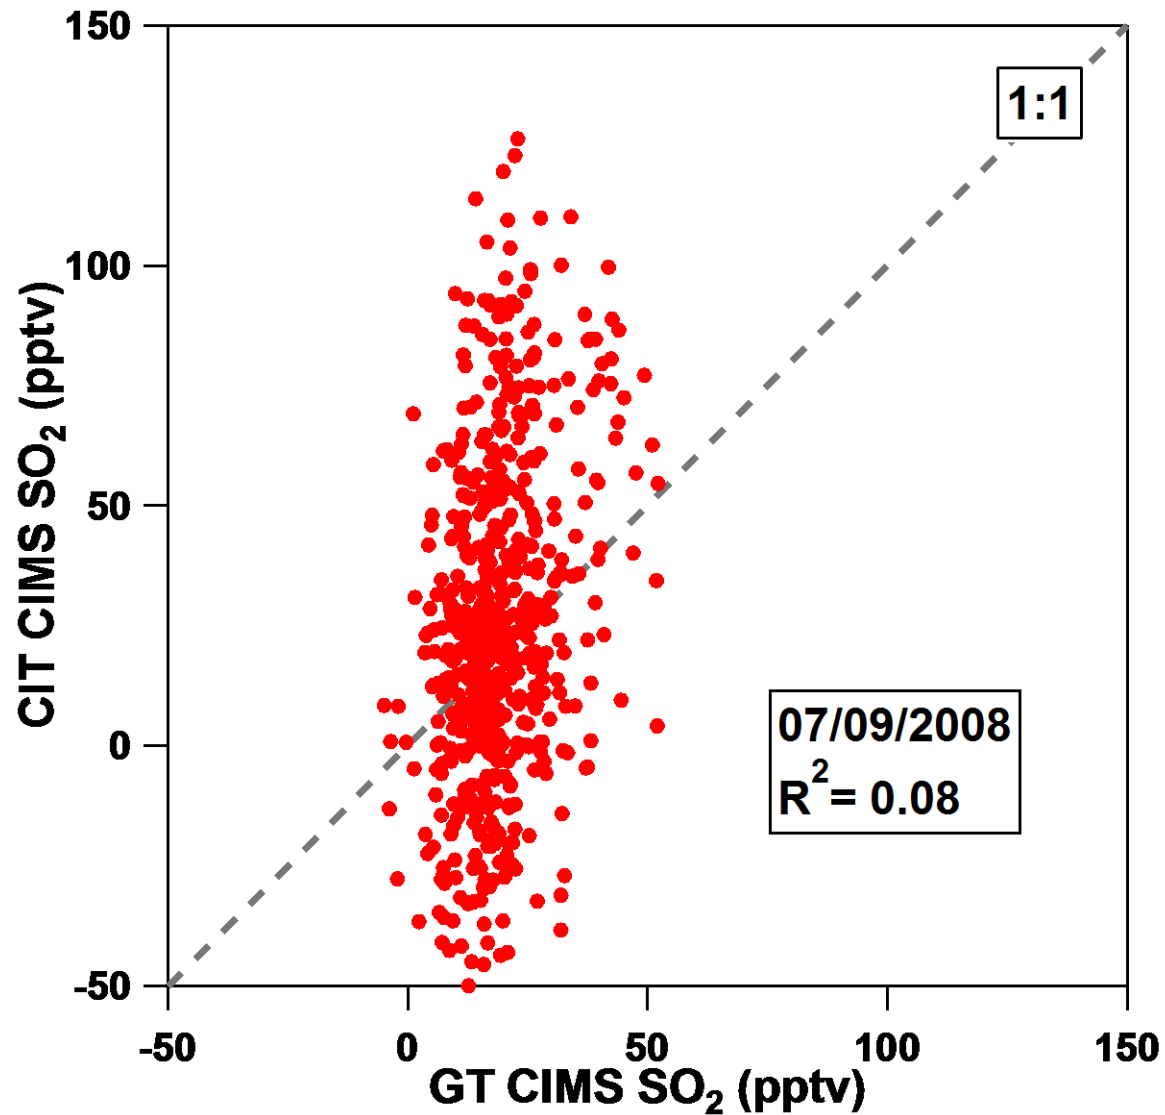

04/04/2008 No Shift from Original Data

04/04/2008 No Shift from Original Data

04/05/2008 No Shift from Original Data

04/05/2008 No Shift from Original Data

04/08/2008 No Shift from Original Data

04/08/2008 No Shift from Original Data

06/26/2008 No Shift from Original Data

06/26/2008 No Shift from Original Data

06/29/2008 No Shift from Original Data

06/29/2008 No Shift from Original Data

07/01/2008 No Shift from Original Data

07/01/2008 No Shift from Original Data

07/08/2008 No Shift from Original Data

07/08/2008 No Shift from Original Data

07/09/2008 No Shift from Original Data

07/09/2008 No Shift from Original Data

07/10/2008 No Shift from Original Data

07/10/2008 No Shift from Original Data

07/13/2008 No Shift from Original Data

07/13/2008 No Shift from Original Data

Date	Original R ² Value	Final R ² Value	Applied Shift	Additional Info
04/01/2008	N/A	N/A	None	No CIT Data
04/04/2008	0.94	0.94	None	
04/05/2008	0.89	0.90	None	1 outlier Removed
04/08/2008	0.67	0.67	None	
04/09/2008	0.96	0.96	None	
04/12/2008	0.77	0.93	None	Several outliers Removed
04/16/2008	0.64	0.88	None	6 Outliers Removed
04/17/2008	0.98	0.98	None	
04/19/2008	0.76	0.76	None	