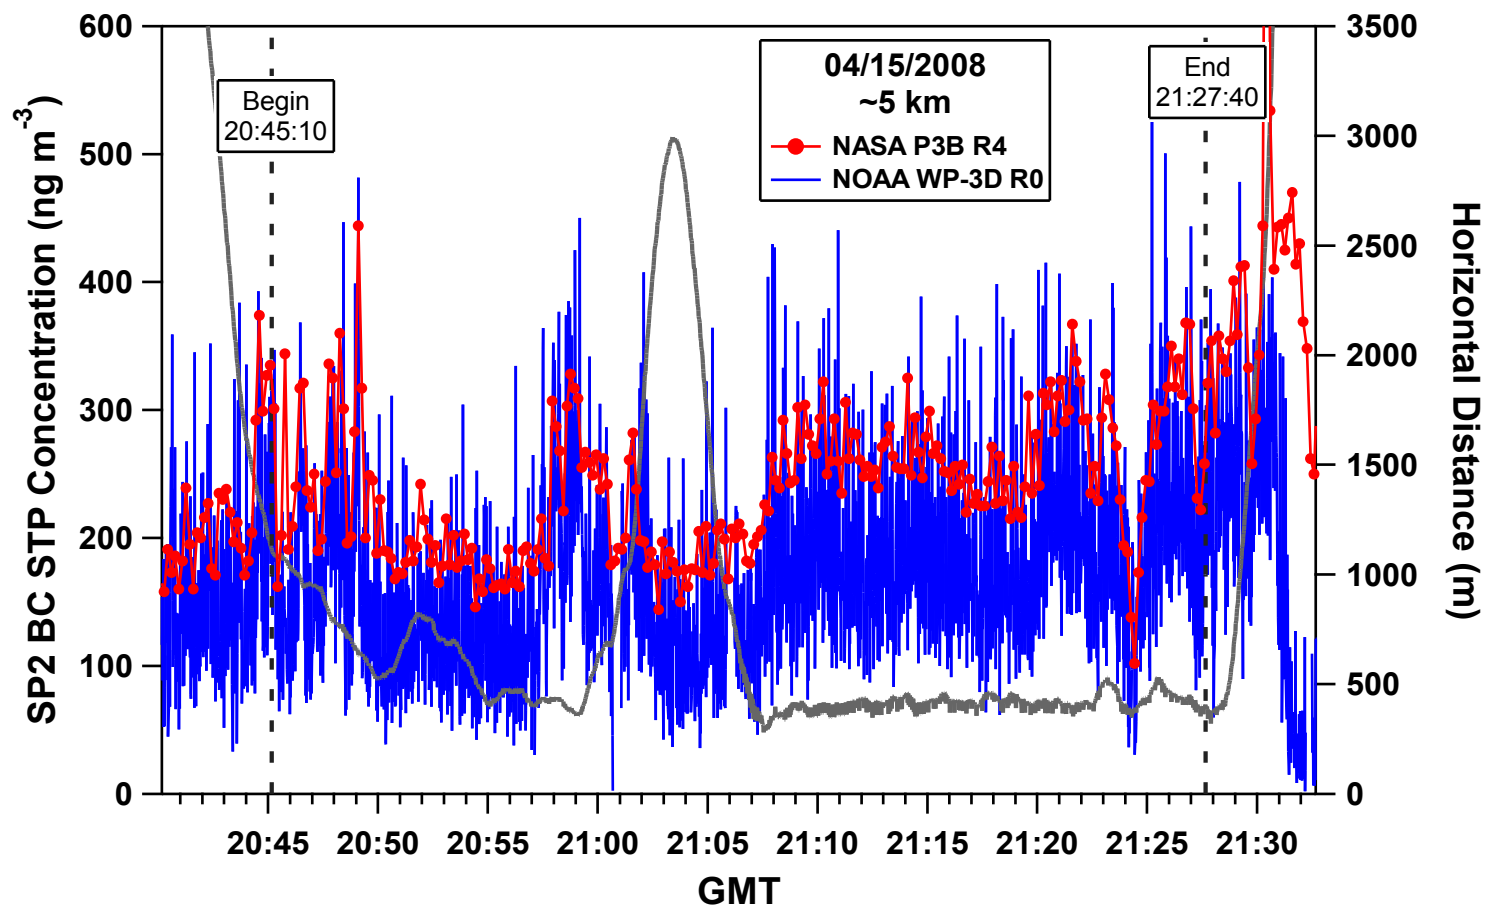

Shifted WP-3D +4s

Shifted WP-3D +4s