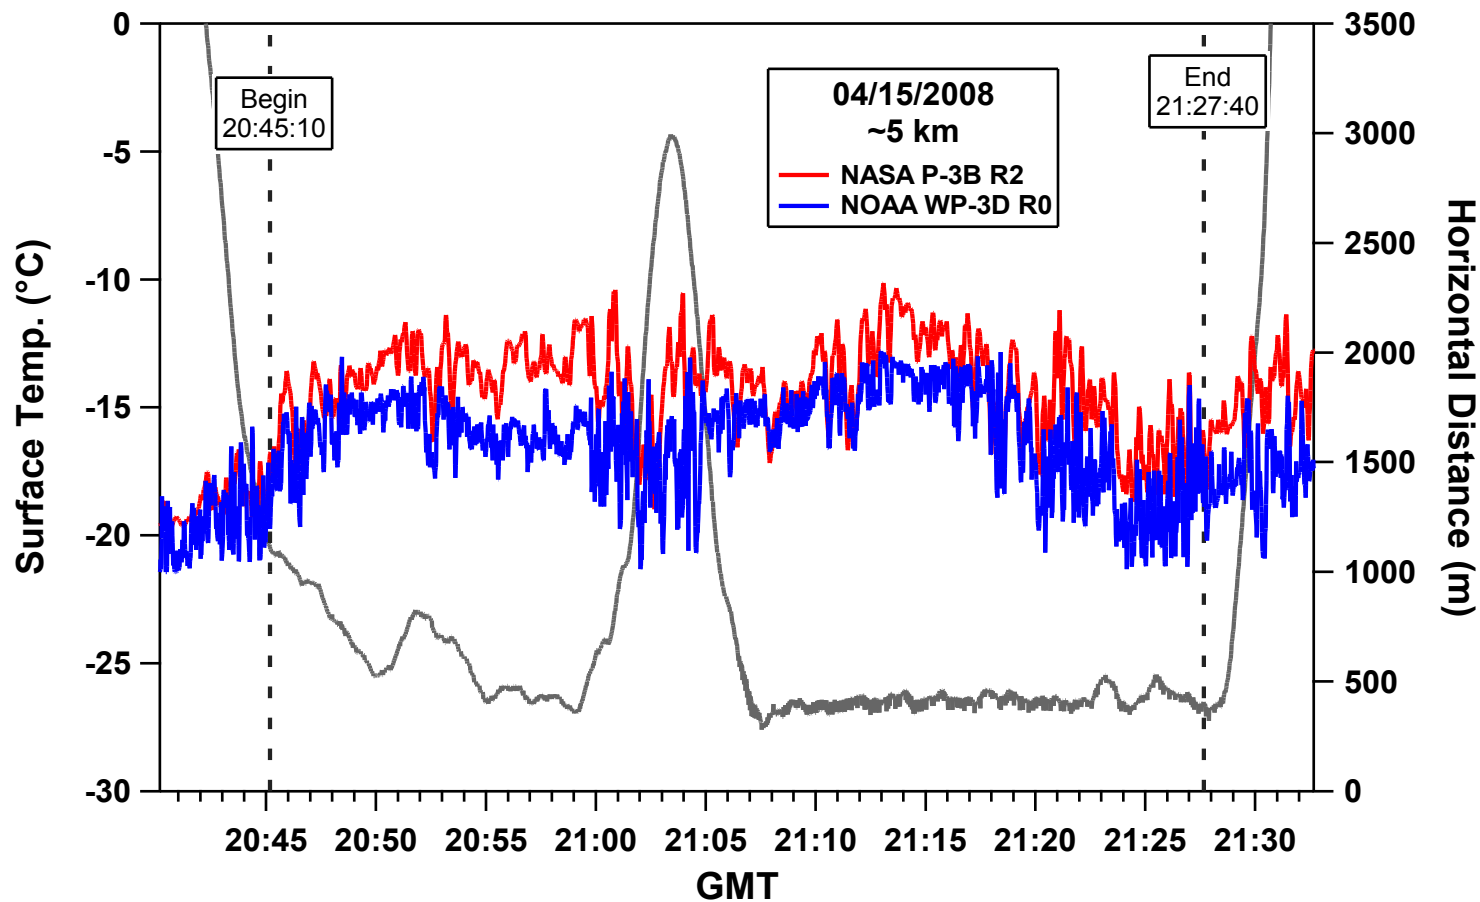

Shifted WP-3D +6s

Shifted WP-3D +6s