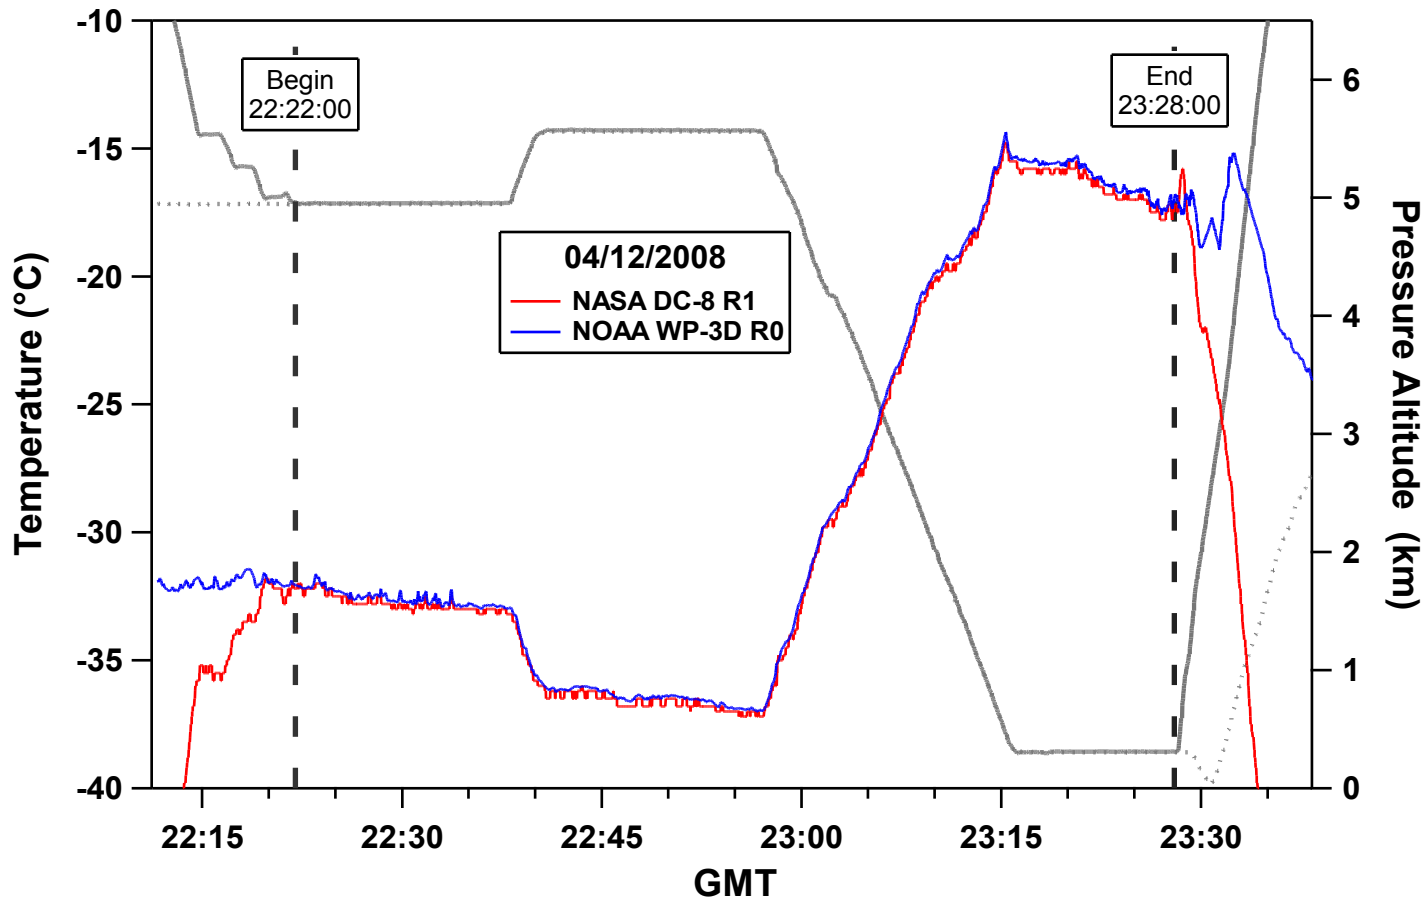

Shifted WP-3D +4s

Shifted WP-3D +4s