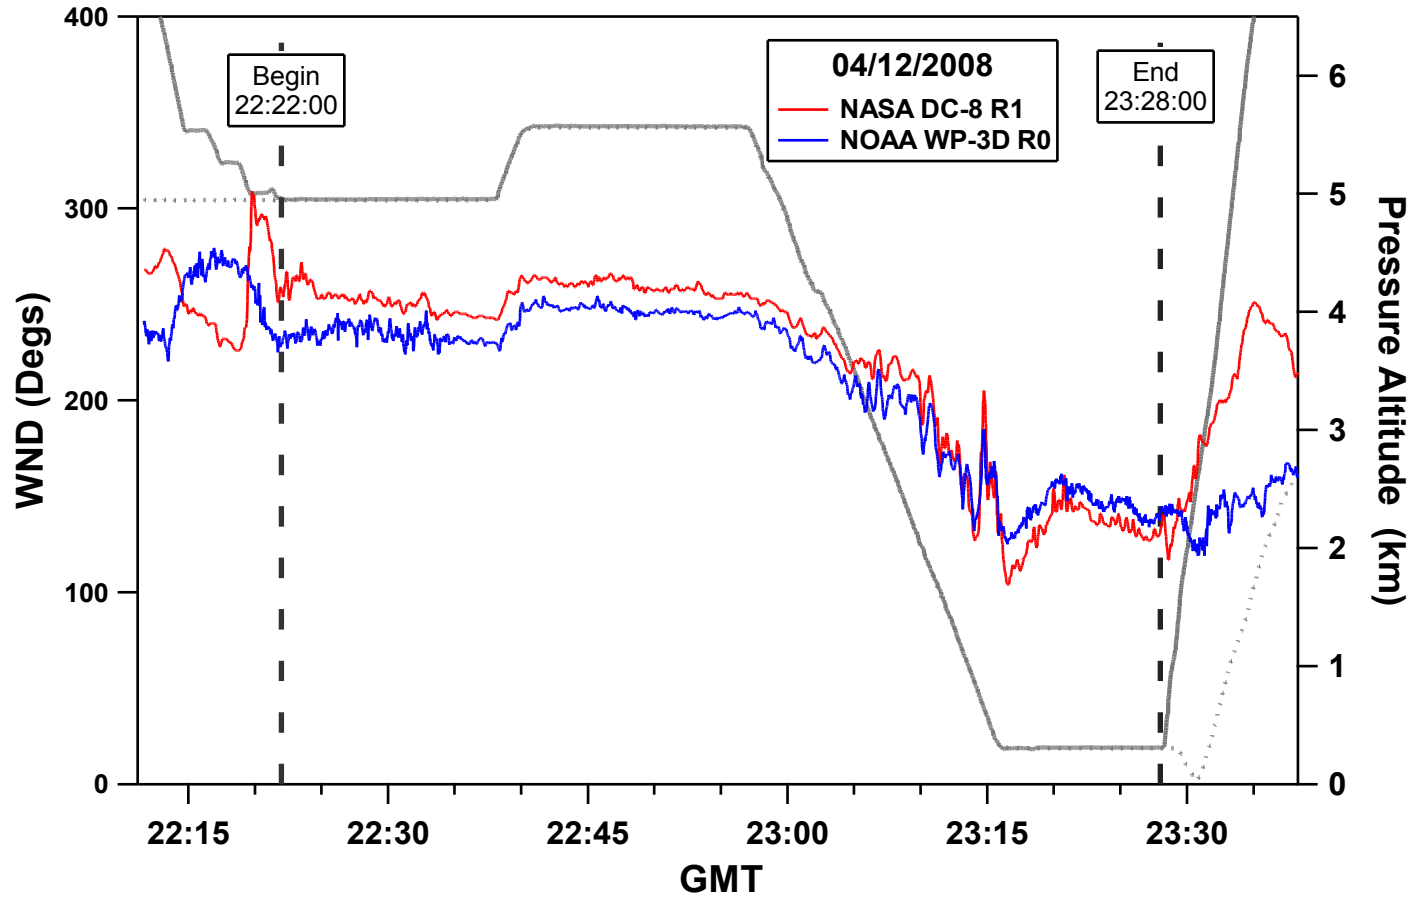

Shifted Wp-3D +12s

Shifted Wp-3D +12s