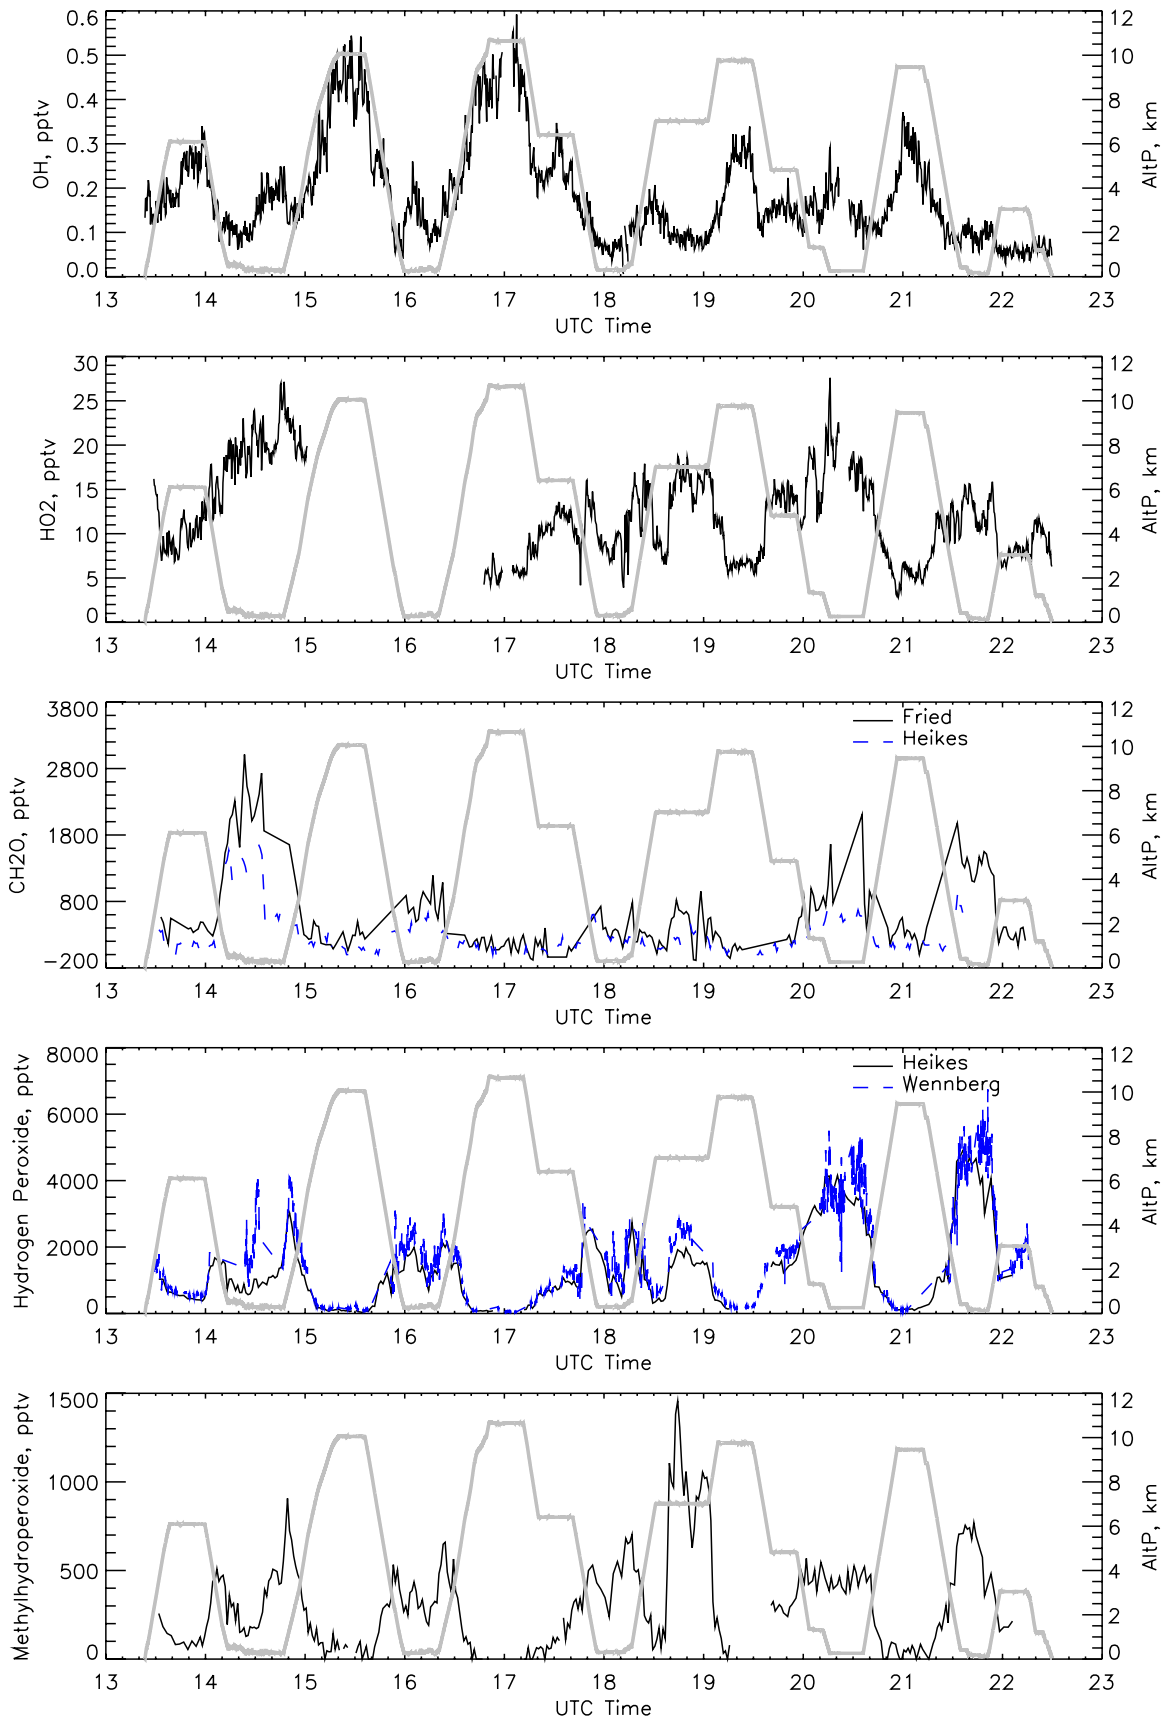

# FINAL DATA: INTEX-NA DC8 Flight 20040718

FINAL DATA: INTEX-NA DC8 Flight 20040718

FINAL DATA: INTEX-NA DC8 Flight 20040718

FINAL DATA: INTEX-NA DC8 Flight 20040718

FINAL DATA: INTEX-NA DC8 Flight 20040718

FINAL DATA: INTEX-NA DC8 Flight 20040718

FINAL DATA: INTEX-NA DC8 Flight 20040718

FINAL DATA: INTEX-NA DC8 Flight 20040718

FINAL DATA: INTEX-NA DC8 Flight 20040718

FINAL DATA: INTEX-NA DC8 Flight 20040718