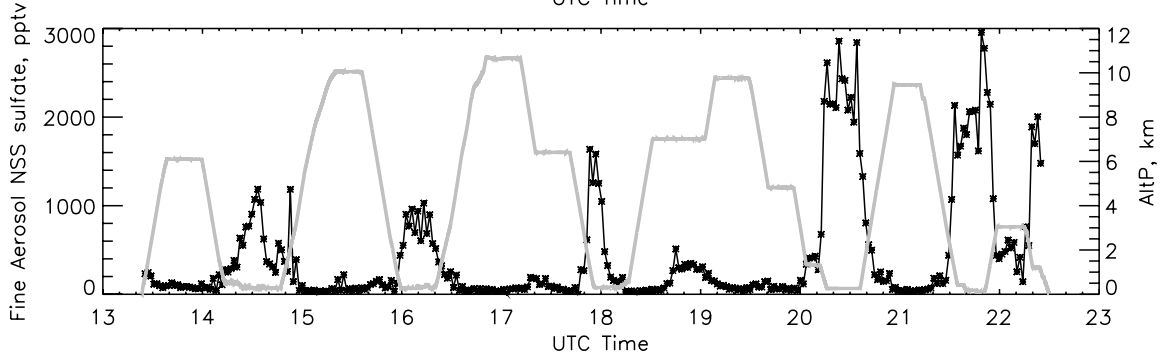

FINAL DATA: INTEX-NA DC8 Flight 20040718