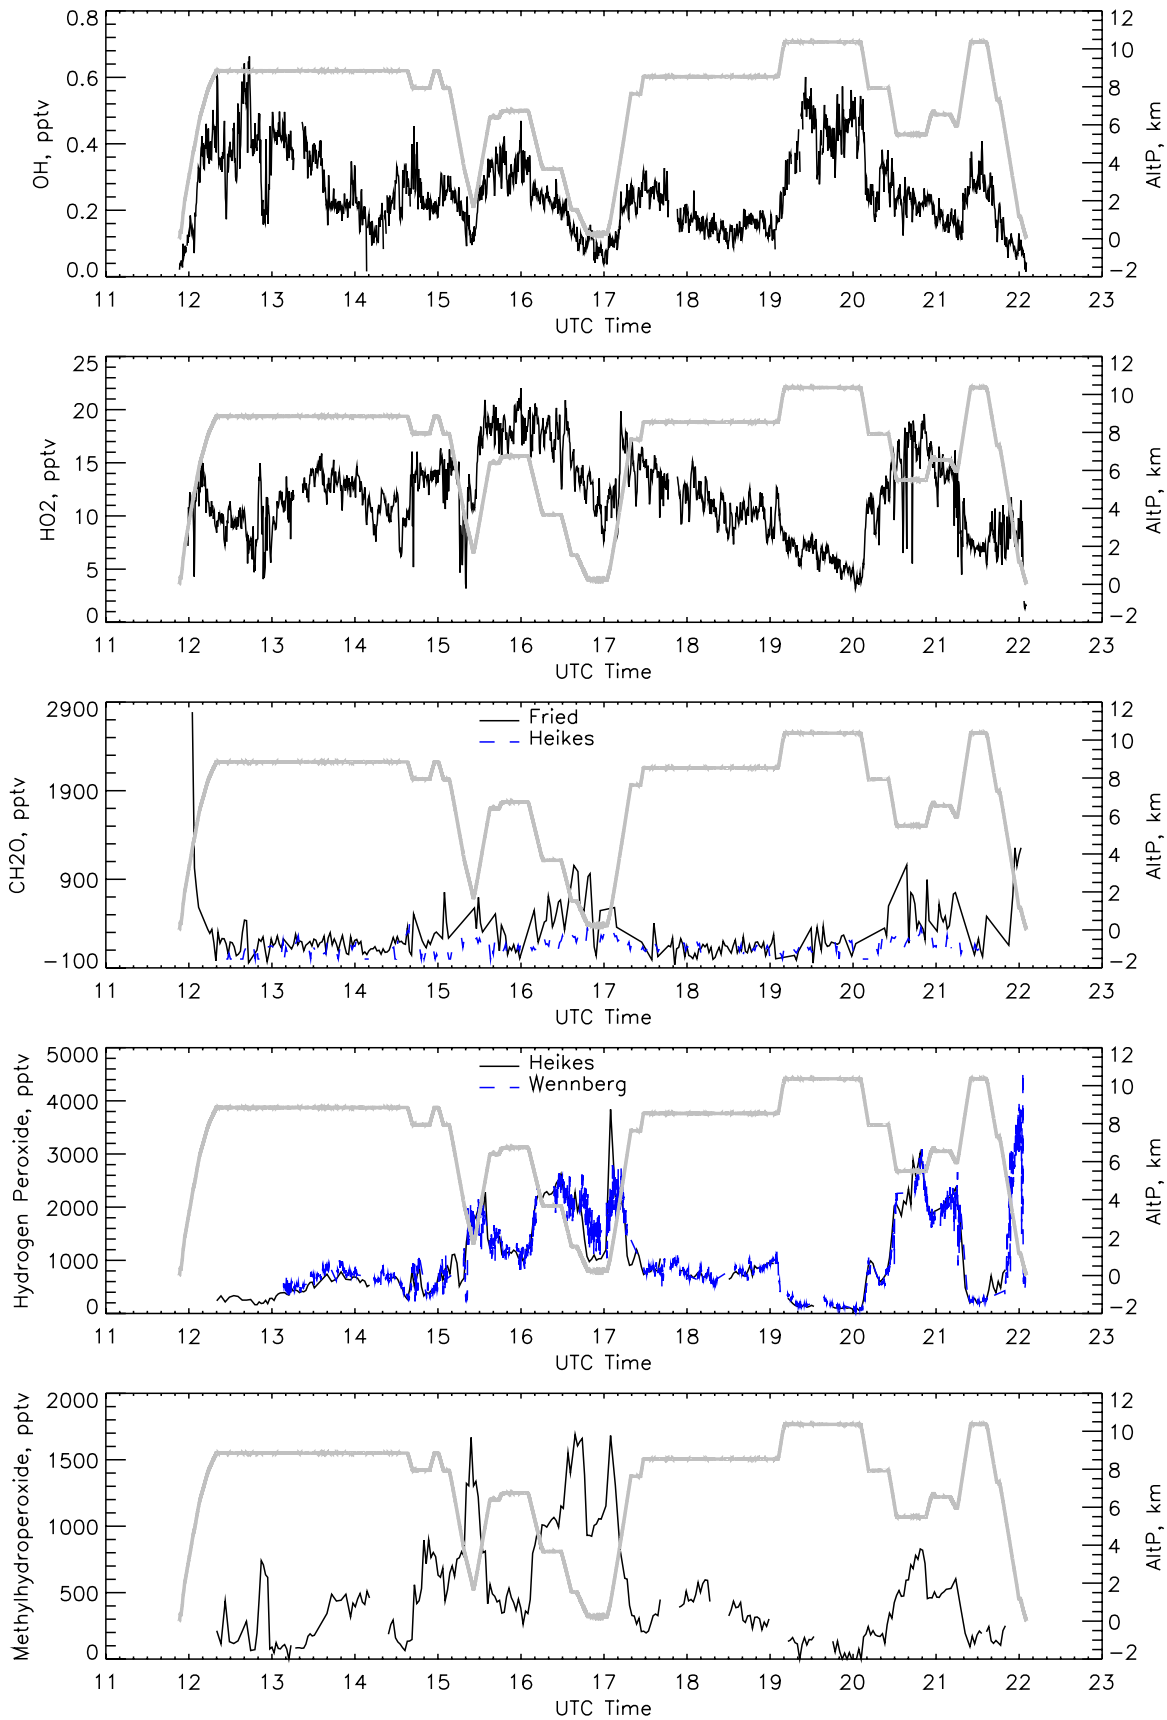

FINAL DATA: INTEX-NA DC8 Flight 20040728

FINAL DATA: INTEX-NA DC8 Flight 20040728

FINAL DATA: INTEX-NA DC8 Flight 20040728

FINAL DATA: INTEX-NA DC8 Flight 20040728

FINAL DATA: INTEX-NA DC8 Flight 20040728

FINAL DATA: INTEX-NA DC8 Flight 20040728

Profile # 1 INTEX-NA DC8 Flight 20040728

LEFT BLANK

Profile # 2 INTEX-NA DC8 Flight 20040728

LEFT BLANK

Profile # 3 INTEX-NA DC8 Flight 20040728

LEFT BLANK

Profile # 4 INTEX-NA DC8 Flight 20040728